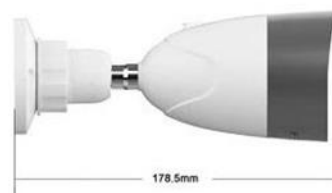

# IPW-BL2111-SL

## 2MP IR Bullet Network Camera

### Key Features:

- 30 fps@1920\*1080
- H.265 Compression Technology
- 0.01Lux
- Built-in IR Illuminators, Effective up to 30 Meters
- PoE Class 0/3(IEEE802.3af)
- IP67-rated dust and water protection
- Two-way Audio

Video	
Video Compression	H.265/H.264/MJPEG
Maximum Frame Rate	1920x1080@30fps
Maximum Streams	3 simultaneous streams
S/N Ratio	3DNR
Dynamic Range	120dB WDR
Resolution	1920*1080 / 1280*720 / 1024*576 / 960*544 / 720*480 / 640*360
Image settings	General settings: video title and time stamp overlay, video orientation (flip, mirror), day /night settings; Illuminators: illuminators, anti-overexposure; Image settings: white balance, image adjustment (brightness, contrast, saturation, sharpness), 3DNR; Exposure: BLC, exposure control (exposure level, exposure time, gain control), WDR; Privacy mask; Scheduled profile settings
Audio	
Audio Capability	Two-way Audio(full duplex)
Audio Interface	Built in mic/speaker
Smart function	
VCA	SD card life expectancy, Alarm Input, Human Detection, Motion Detection, Network Failure, Video Tampering, Audio Detection Electric Fence (option)
ROI	Yes
Network	
Protocols	TCP/IP,HTTP,HTTPS,FTP,DHCP,DDNS,RTP,RTSP,RTMP
Interface	10 Base-T/100 Base-TX Ethernet (RJ-45)
Power Input	PoE Class 0/3(IEEE802.3af)
ONVIF	Profile S,T supported
System Requirements	
Web Browser	Chrome 70+,Firefox 30.0-51,Safari 8.0-11,edge
General	
Weather-proof	IP67
Operating Temperature	-30° C to 60° C
Connectors	RJ-45 cable connector f or 10/100Mbps
Power	MAX 8W
Dimensions	ø 72.5*178.5mm