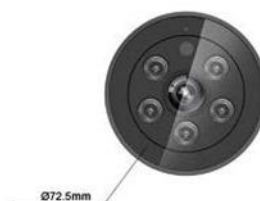

## 2MP IR Bullet Network Camera

### Key Features:

- 30 fps@1920\*1080
- H.265 Compression Technology
- 0.01Lux
- Built-in IR Illuminators, Effective up to 30 Meters
- PoE Class 0/3(IEEE802.3af)
- IP67-rated dust and water protection
- Two-way Audio

### Key Specifications:

Camera	
Image sensor	1/2.8" 2 megapixel CMOS sensor
Resolution	2 megapixel
Max. Resolution	1920x1080
Lens Type	Fixed-focal
Focal Length	f=3.18mm
Aperture	F=1.61
Minimum Illumination	0.01 Lux
Removable IR-cut Filter	Yes
IR range	30m
On-board Storage	Micro SD Card

Video	
Video Compression	H.265/H.264/MJPEG
Maximum Frame Rate	1920x1080@30fps
Maximum Streams	3 simultaneous streams
S/N Ratio	3DNR
Dynamic Range	120dB WDR
Resolution	1920*1080 / 1280*720 / 1024*576 / 960*544 / 720*480 / 640*360
Image settings	General settings: video title and time stamp overlay, video orientation (flip, mirror), day /night settings; Illuminators: illuminators, anti-overexposure; Image settings: white balance, image adjustment (brightness, contrast, saturation, sharpness), 3DNR; Exposure: BLC, exposure control (exposure level, exposure time, gain control), WDR; Privacy mask; Scheduled profile settings
Audio	
Audio Capability	Two-way Audio(full duplex)
Audio Interface	Built in mic/speaker
Smart function	
VCA	SD card life expectancy, Alarm Input, Human Detection, Motion Detection, Network Failure, Video Tampering, Audio Detection Electric Fence (option)
ROI	Yes
Network	
Protocols	TCP/IP,HTTP,HTTPS,FTP,DHCP,DDNS,RTP,RTSP,RTMP
Interface	10 Base-T/100 Base-TX Ethernet (RJ-45)
Power Input	PoE Class 0/3(IEEE802.3af)
ONVIF	Profile S,T supported
System Requirements	
Web Browser	Chrome 70+,Firefox 30.0-51,Safari 8.0-11,edge
General	
Weather-proof	IP67
Operating Temperature	-30° C to 60° C
Connectors	RJ-45 cable connector f or 10/100Mbps
Power	MAX 8W
Dimensions	ø 72.5*178.5mm