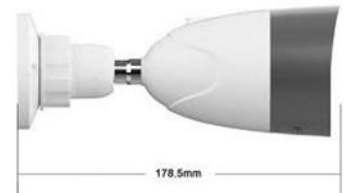

# IPW-BL5111-SH

## 5MP IR Bullet Network Camera

### Key Features:

- 30 fps@2880\*1620
- H.265 Compression Technology
- 0.01Lux
- Built-in IR Illuminators, Effective up to 30 Meters
- PoE Class 0/3(IEEE802.3af)
- IP67-rated dust and water protection
- Two-way Audio

### Key Specifications:

Camera	
Image sensor	1/2.8" 5 megapixel CMOS sensor
Resolution	5 megapixel
Max. Resolution	2880x1620
Lens Type	Fixed-focal
Focal Length	f=3.03mm
Aperture	F=1.6
Minimum Illumination	0.01 Lux
Removable IR-cut Filter	Yes
IR range	30m
On-board Storage	Micro SD Card