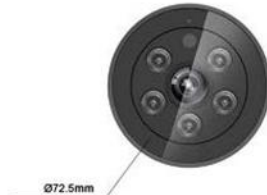

## 5MP IR Bullet Network Camera

### Key Features:

- 30 fps@2880\*1620
- H.265 Compression Technology
- 0.01Lux
- Built-in IR Illuminators, Effective up to 30 Meters
- PoE Class 0/3(IEEE802.3af)
- IP67-rated dust and water protection
- Two-way Audio

### Key Specifications:

Camera	
Image sensor	1/2.8" 5 megapixel CMOS sensor
Resolution	5 megapixel
Max. Resolution	2880x1620
Lens Type	Fixed-focal
Focal Length	f=3.03mm
Aperture	F=1.6
Minimum Illumination	0.01 Lux
Removable IR-cut Filter	Yes
IR range	30m
On-board Storage	Micro SD Card

Video	
Video Compression	H.265/H.264/MJPEG
Maximum Frame Rate	2880x1620@30fps
Maximum Streams	3 simultaneous streams
S/N Ratio	3DNR
Dynamic Range	120dB WDR
Resolution	2880*1620 / 1920*1080/1280*720 / 1024*576 / 960*544 / 720*480 / 640*360
Image settings	General settings: video title and time stamp overlay, video orientation (flip, mirror), day /night settings; Illuminators: illuminators, anti-overexposure; Image settings: white balance, image adjustment (brightness, contrast, saturation, sharpness), 3DNR; Exposure: BLC, exposure control (exposure level, exposure time, gain control), WDR; Privacy mask; Scheduled profile settings
Audio	
Audio Capability	Two-way Audio(full duplex)
Audio Interface	Audio/in X 1、 Audio/out X 1
Smart function	
VCA	SD card life expectancy、 Alarm Input、 Human Detection、 Motion Detection、 Network Failure、 Video Tampering、 Audio Detection Electric Fence (option)
ROI	Yes
Network	
Protocols	TCP/IP,HTTP,HTTPS,FTP,DHCP,DDNS,RTP,RTSP,RTMP
Interface	10 Base-T/100 Base-TX Ethernet (RJ-45)
Power Input	PoE Class 0/3(IEEE802.3af)
ONVIF	Profile S,T supported
System Requirements	
Web Browser	Chrome 70+,Firefox 30.0-51,Safari 8.0-11,edge
General	
DI/DO	2 IN 2 OUT (option)
Weather-proof	IP67
Operating Temperature	-30° C to 60° C
Connectors	RJ-45 cable connector f or 10/100Mbps
Power	MAX 8W
Dimensions	ø 72.5*178.5mm