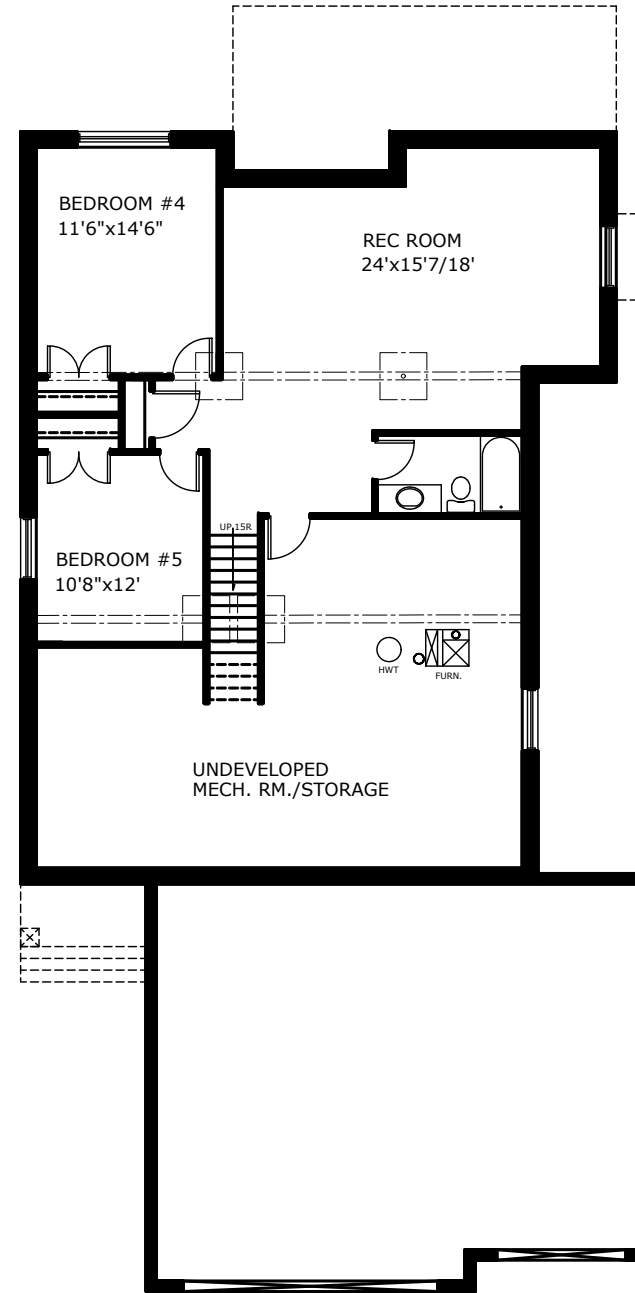

ELEVATION IS ARTIST'S CONCEPT ONLY
ACTUAL HOME MAY VARY

BUNGALOW
1640 SQ. FT. MAIN

1640 SQ. FT.
MAIN FLOOR

899 SQ. FT.
BASEMENT DEV.