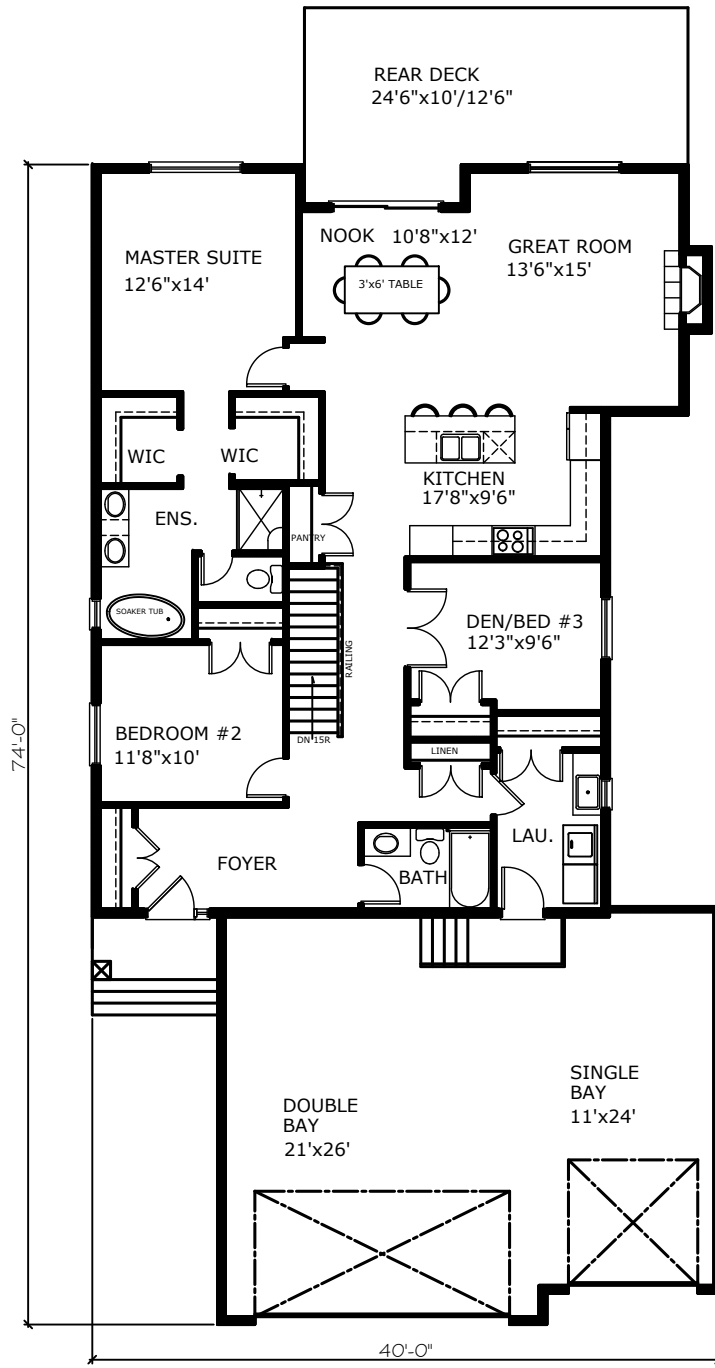

ELEVATION IS ARTIST'S CONCEPT ONLY
ACTUAL HOME MAY VARY

BUNGALOW
1640 SQ. FT. MAIN

1640 SQ. FT.
MAIN FLOOR

899 SQ. FT.
BASEMENT DEV.