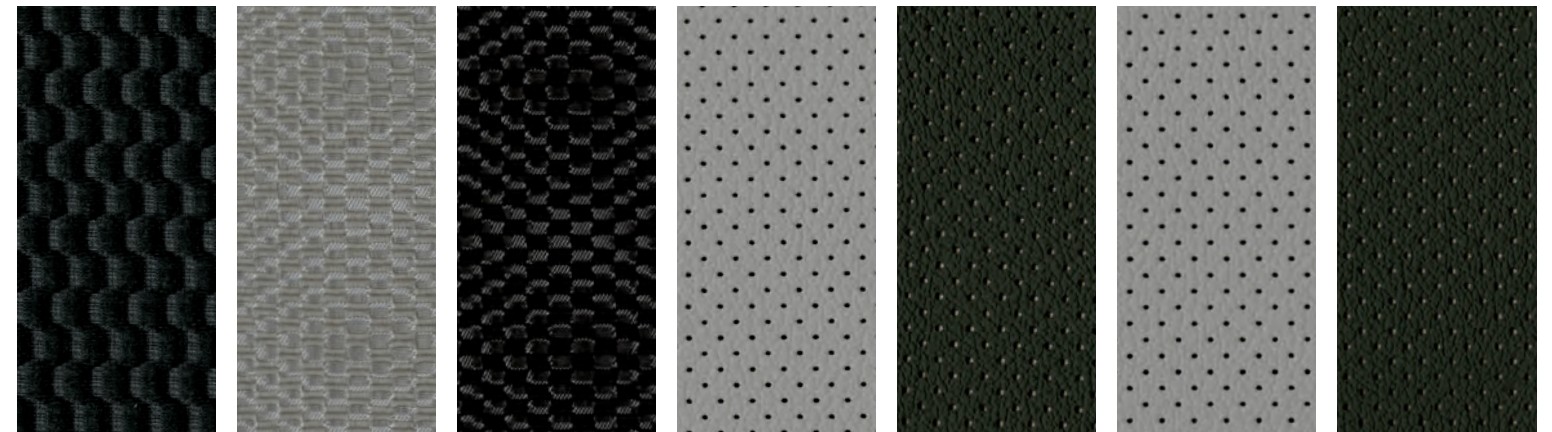

Rogue Sport™ SL shown in Charcoal Leather with optional equipment.

Charcoal Cloth S Premium Light Gray Cloth SV Premium Charcoal Cloth SV Light Gray Leatherette SV Charcoal Leatherette SV Light Gray Leather SL Charcoal Leather SL