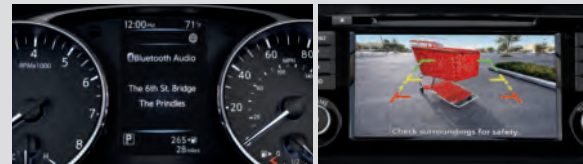

- 2.0-liter 4-cylinder engine
- Xtronic CVT® (Continuously Variable Transmission)
- Eco Mode
- Available Intelligent All-Wheel Drive²
- Automatic Emergency Braking with Pedestrian Detection⁷
- Intelligent Lane Intervention¹⁵
- Intelligent Forward Collision Warning¹⁶
- Rear Automatic Braking⁸
- Rear Cross Traffic Alert⁹
- Blind Spot Warning¹⁰
- Rear Sonar System¹⁷
- High Beam Assist
- Rear Door Alert¹⁸
- Auto on/off headlights
- Active Ride Control
- Intelligent Trace Control¹⁹
- Intelligent Engine Brake
- 16" Steel wheels with wheel covers
- Halogen headlights with LED signature Daytime Running Lights
- Rear spoiler
- Body-color outside door handles
- Advanced Drive-Assist® Display^{20, 21}
- NissanConnect® 7" touch-screen display²⁰
- Apple CarPlay®¹²
- Android Auto™¹²
- Hands-free Text Messaging Assistant¹³
- Bluetooth® Hands-free Phone System¹²
- AM/FM/CD audio system with four speakers
- Streaming Audio via Bluetooth®¹²
- USB connection port³
- SiriusXM® Radio with 3-month subscription included¹²
- RearView Monitor²²
- Rear passenger air conditioning vents
- Integrated key with remote keyless entry
- Tilt and telescoping steering column
- Cruise control
- Variable intermittent front and intermittent rear windshield wipers
- 12-volt DC power outlet³
- Approach lighting
- Six cargo tie-down hooks²³
- Cargo cover²³
- 6-way manual driver's seat
- 60/40 2nd-row split folding seat
- Cloth seat trim
- Vehicle Dynamic Control (VDC)²⁴ with Traction Control System (TCS)
- Tire Pressure Monitoring System (TPMS) with Easy-Fill Tire Alert^{25, 26}
- Nissan Advanced Air Bag System²⁷

Standard Safety Shield® 360

1. **AVAILABLE PACKAGE:**
2. Appearance Package

SV INCLUDES S EQUIPMENT PLUS:

- 17" Aluminum-alloy wheels
- Power heated outside mirrors with LED turn signal indicators
- Roof rails²³
- Nissan Intelligent Key® with Push Button Ignition
- Dual Zone Automatic Temperature Control
- Dual illuminated visor vanity mirrors
- Premium cloth seat trim
- 8-way power driver's seat, including 2-way lumbar support
- AM/FM/CD audio system with six speakers
- Divide-N-Hide® Cargo System²³

1. **AVAILABLE PACKAGES:**
2. All-Weather Package
   - Technology Package