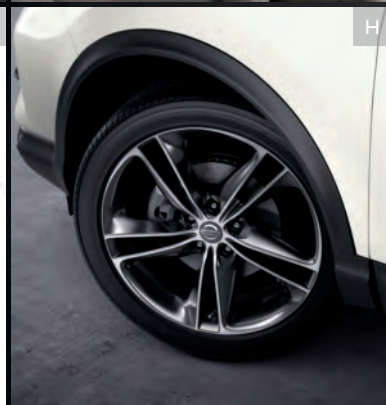

CHOOSE YOUR ACCESSORIES