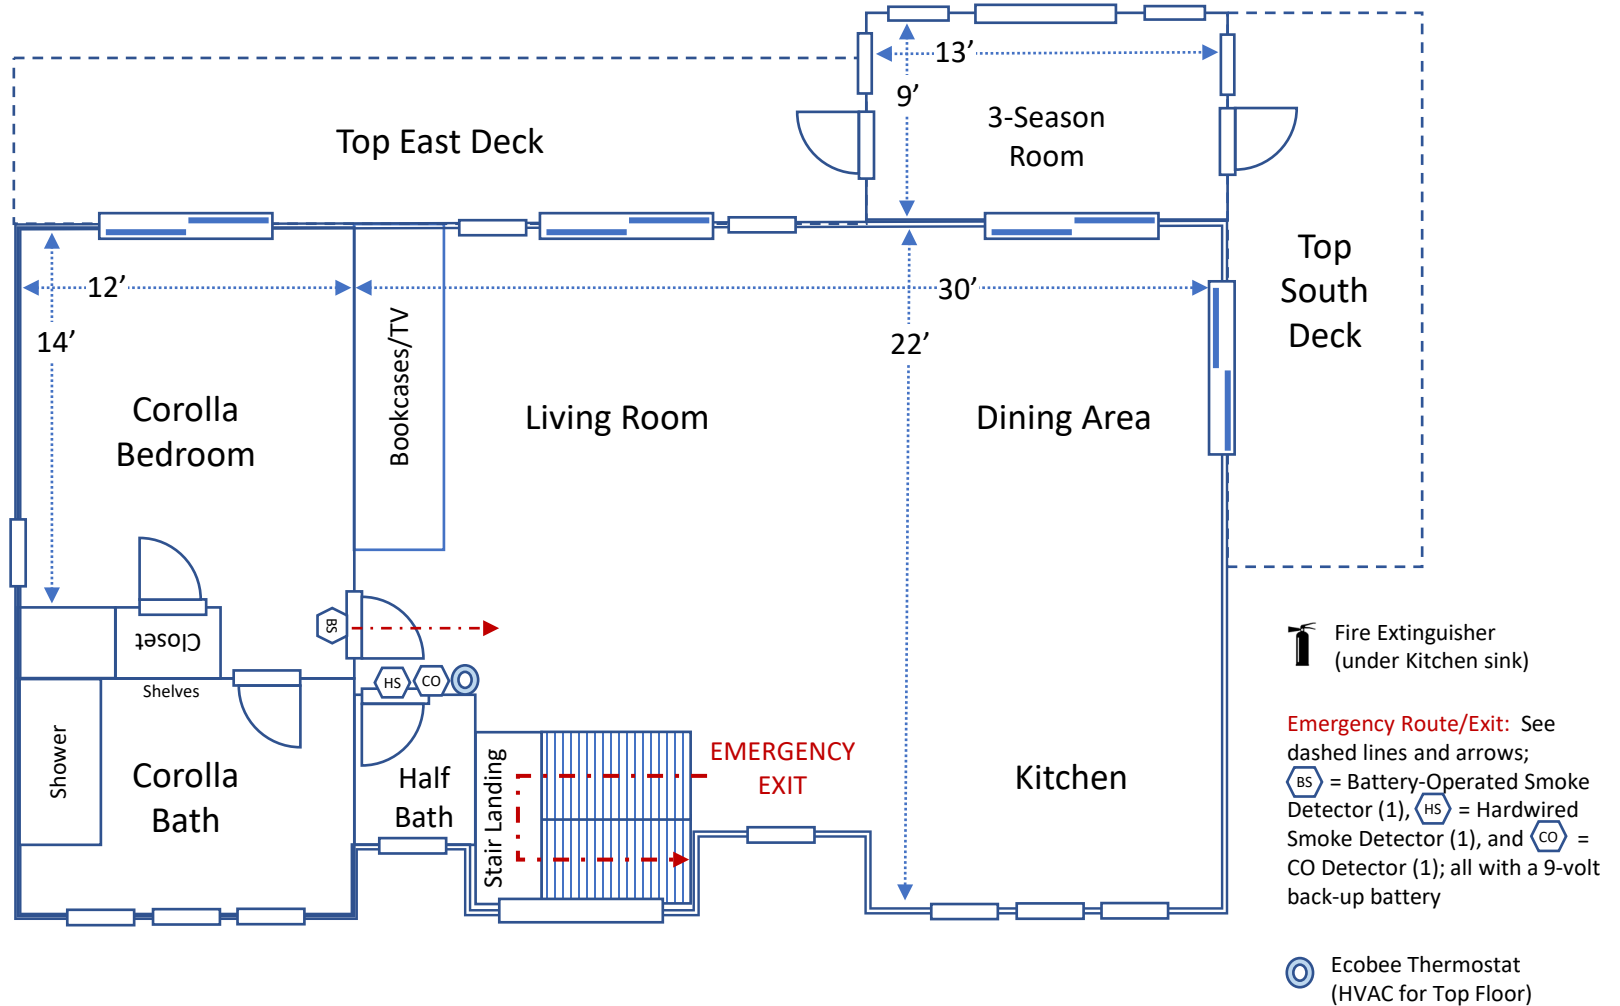

Beach-Topia, #P141, 1271 Windance Ln, Corolla, NC 27927
Floorplans Level 3 - Top Floor (as of 02-18-2024)

HVAC Filter: 20 x 25 x 1, above Corolla Bedroom door in Living Room

This information is deemed reliable, but not guaranteed. The floor plans and information are for illustrative purposes only. Floorplan is approximate and Twiddy does not warrant their complete accuracy and takes no responsibility whatsoever for any error, omission, or misstatement contained herein.