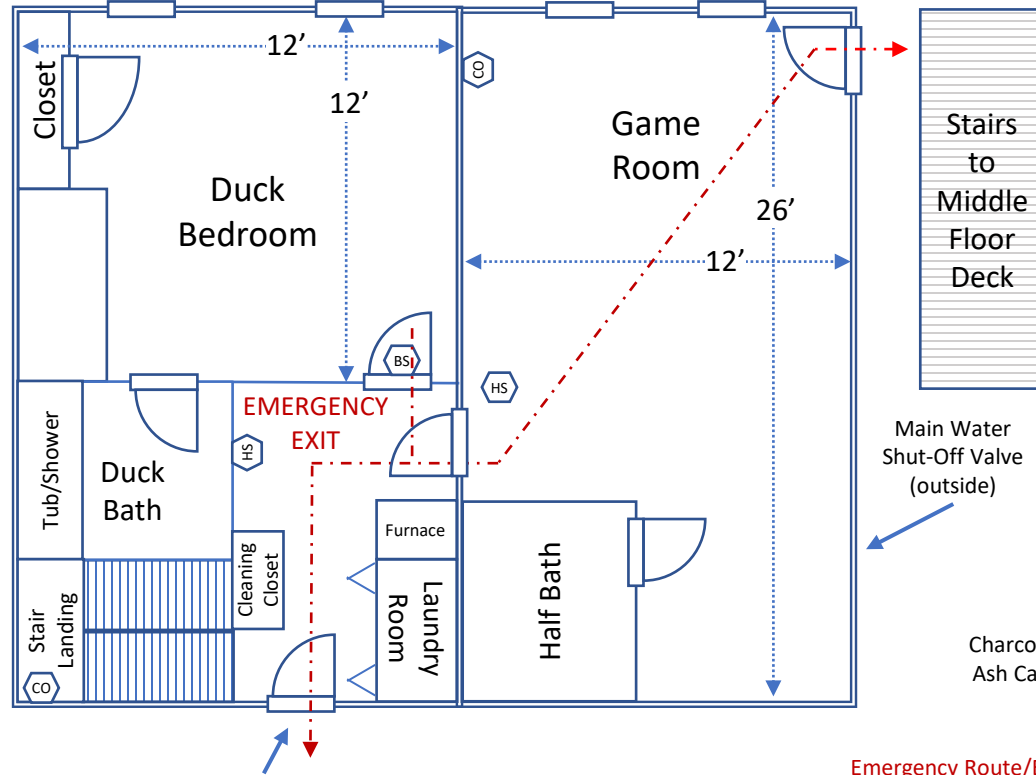

**Beach-Topia, #P141, 1271 Windance Ln, Corolla, NC 27927**  
**Floorplans Level 1 - Ground Floor** (as of 02-18-2024)

Pool Deck

Carport  
(North-side)

Main Water Shut-Off Valve (outside)

Charcoal Ash Can

 Fire Extinguishers (installed in Laundry Room and Bottom of Outdoor Stairs near Charcoal Grill)

 First Aid and Emergency Supplies (stored on shelves in the Laundry Room on the Ground Floor)

Breezeway Dry Entry  
(KABA Keypad)

**Emergency Route/Exit:** See dashed lines and arrows;  = Battery-Operated Smoke Detector (1),  = Hardwired Smoke Detector (2), and  = CO Detector (2); all with a 9-volt back-up battery

HVAC Filters: 14 x 14 x 1, in Hall ceiling, outside of Laundry Room; 10 x 10 x 1, in Game Room, Northwest corner wall

Ecobee Thermostat (HVAC for Ground/Middle Floors)

\* Outdoor Shower/Hose/Rinse Sink Shut-Off Valves (inside Kitty Hawk Bath Vanity)

HVAC Filter: 14 x 30 x 1, in Hallway, under thermostat on East wall

This information is deemed reliable, but not guaranteed. The floor plans and information are for illustrative purposes only. Floorplan is approximate and Twiddy does not warrant their complete accuracy and takes no responsibility whatsoever for any error, omission, or misstatement contained herein.