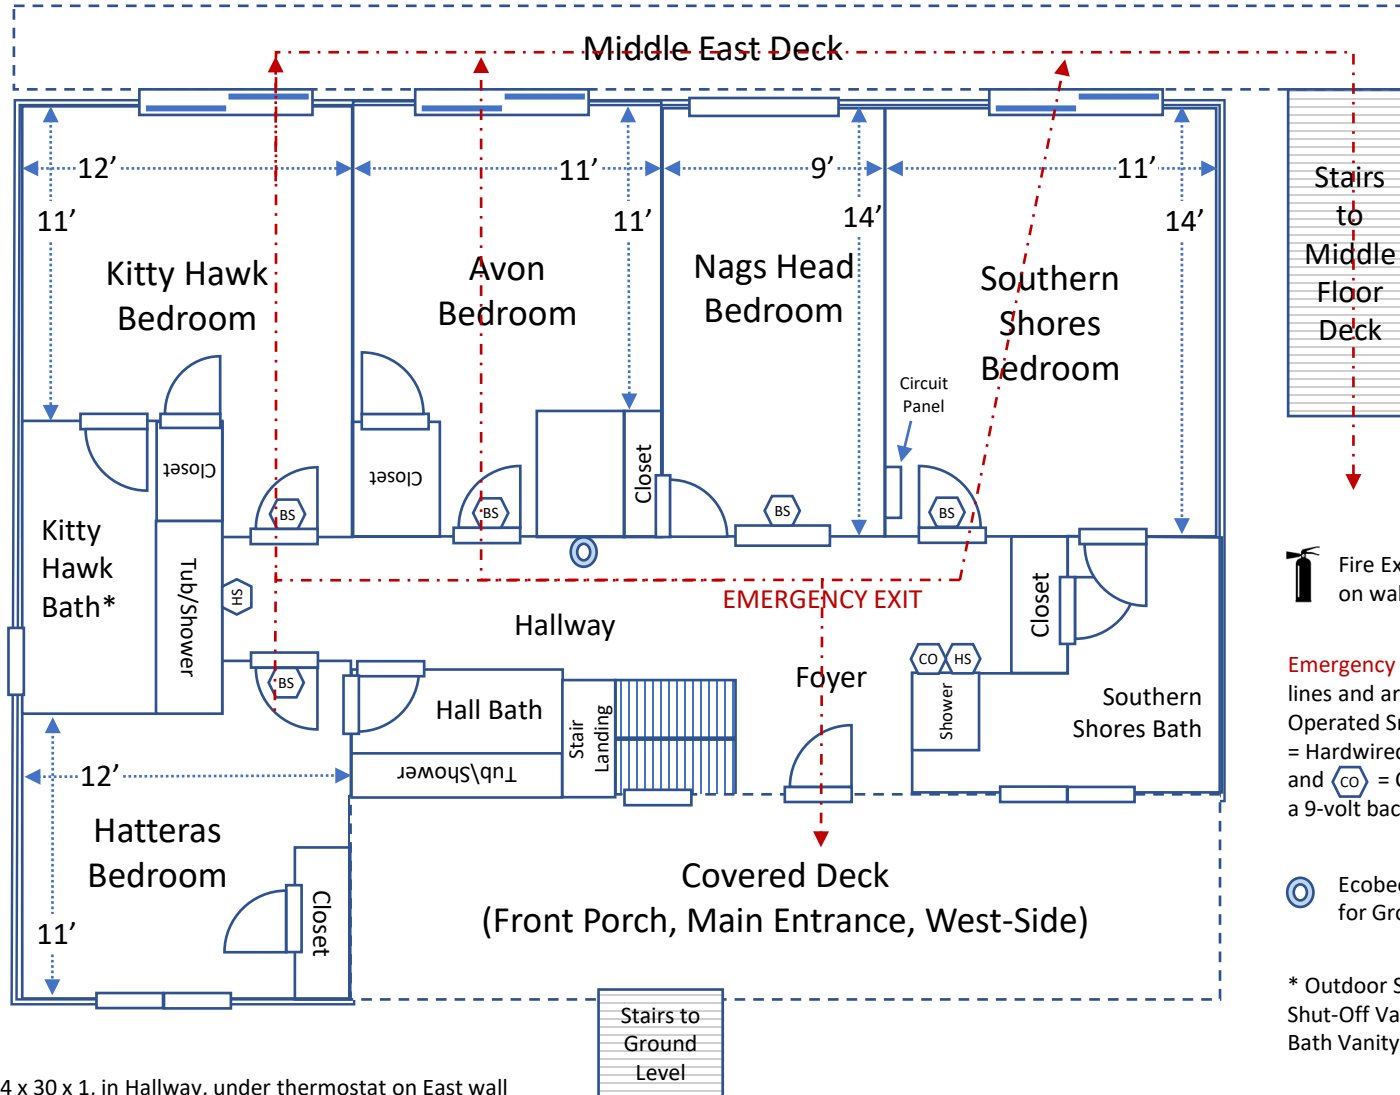

Beach-Topia, #P141, 1271 Windance Ln, Corolla, NC 27927
Floorplans Level 2 - Middle Floor (as of 02-18-2025)

Fire Extinguisher (installed on wall in Hallway)

Emergency Route/Exit: See dashed lines and arrows; = Battery-Operated Smoke Detector (5), = Hardwired Smoke Detector (2), and = CO Detector (1); all with a 9-volt back-up battery

Ecobee Thermostat (HVAC for Ground/Middle Floors)

* Outdoor Shower/Hose/Rinse Sink Shut-Off Valves (inside Kitty Hawk Bath Vanity)

HVAC Filter: 14 x 30 x 1, in Hallway, under thermostat on East wall

This information is deemed reliable, but not guaranteed. The floor plans and information are for illustrative purposes only. Floorplan is approximate and Twiddy does not warrant their complete accuracy and takes no responsibility whatsoever for any error, omission, or misstatement contained herein.