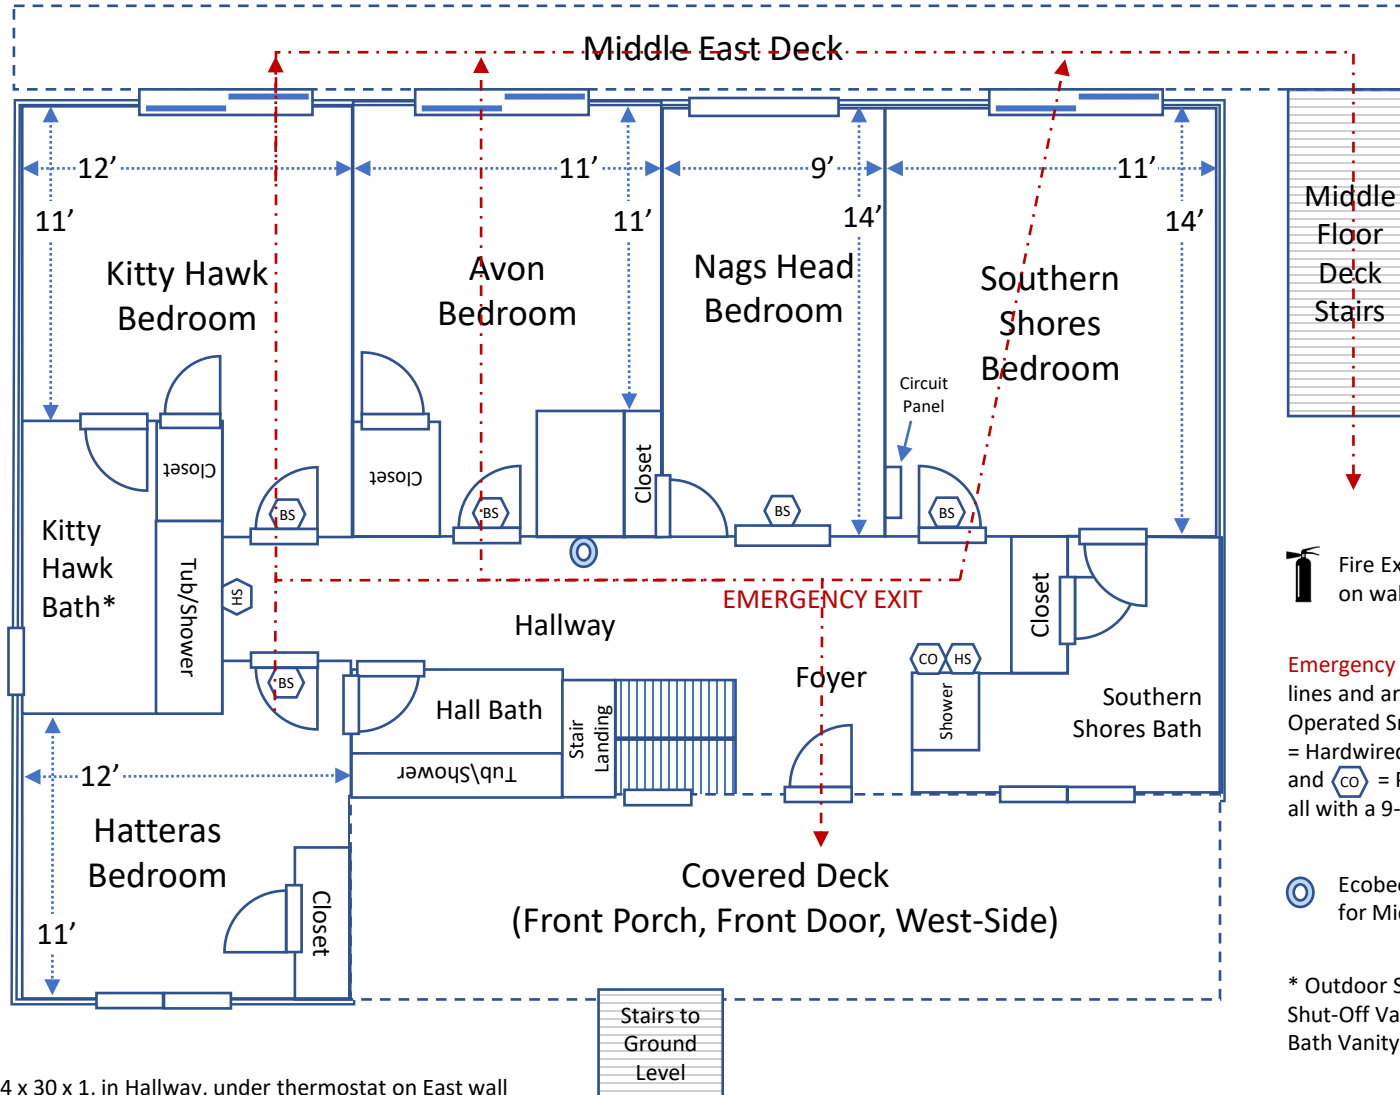

Beach-Topia, #P141, 1271 Windance Ln, Corolla, NC 27927
Floorplans Level 2 - Middle Floor (as of 05-05-2024)

Fire Extinguisher (installed on wall in Hallway)

Emergency Route/Exit: See dashed lines and arrows; = Battery-Operated Smoke Detector (5), = Hardwired Smoke Detector (2), and = Plug-In CO Detector (1); all with a 9-volt back-up battery

Ecobee Thermostat (HVAC for Middle\Ground Floors)

* Outdoor Shower/Hose/Rinse Sink Shut-Off Valves (inside Kitty Hawk Bath Vanity)

HVAC Filter: 14 x 30 x 1, in Hallway, under thermostat on East wall

This information is deemed reliable, but not guaranteed. The floor plans and information are for illustrative purposes only. Floorplan is approximate and Twiddy does not warrant their complete accuracy and takes no responsibility whatsoever for any error, omission, or misstatement contained herein.