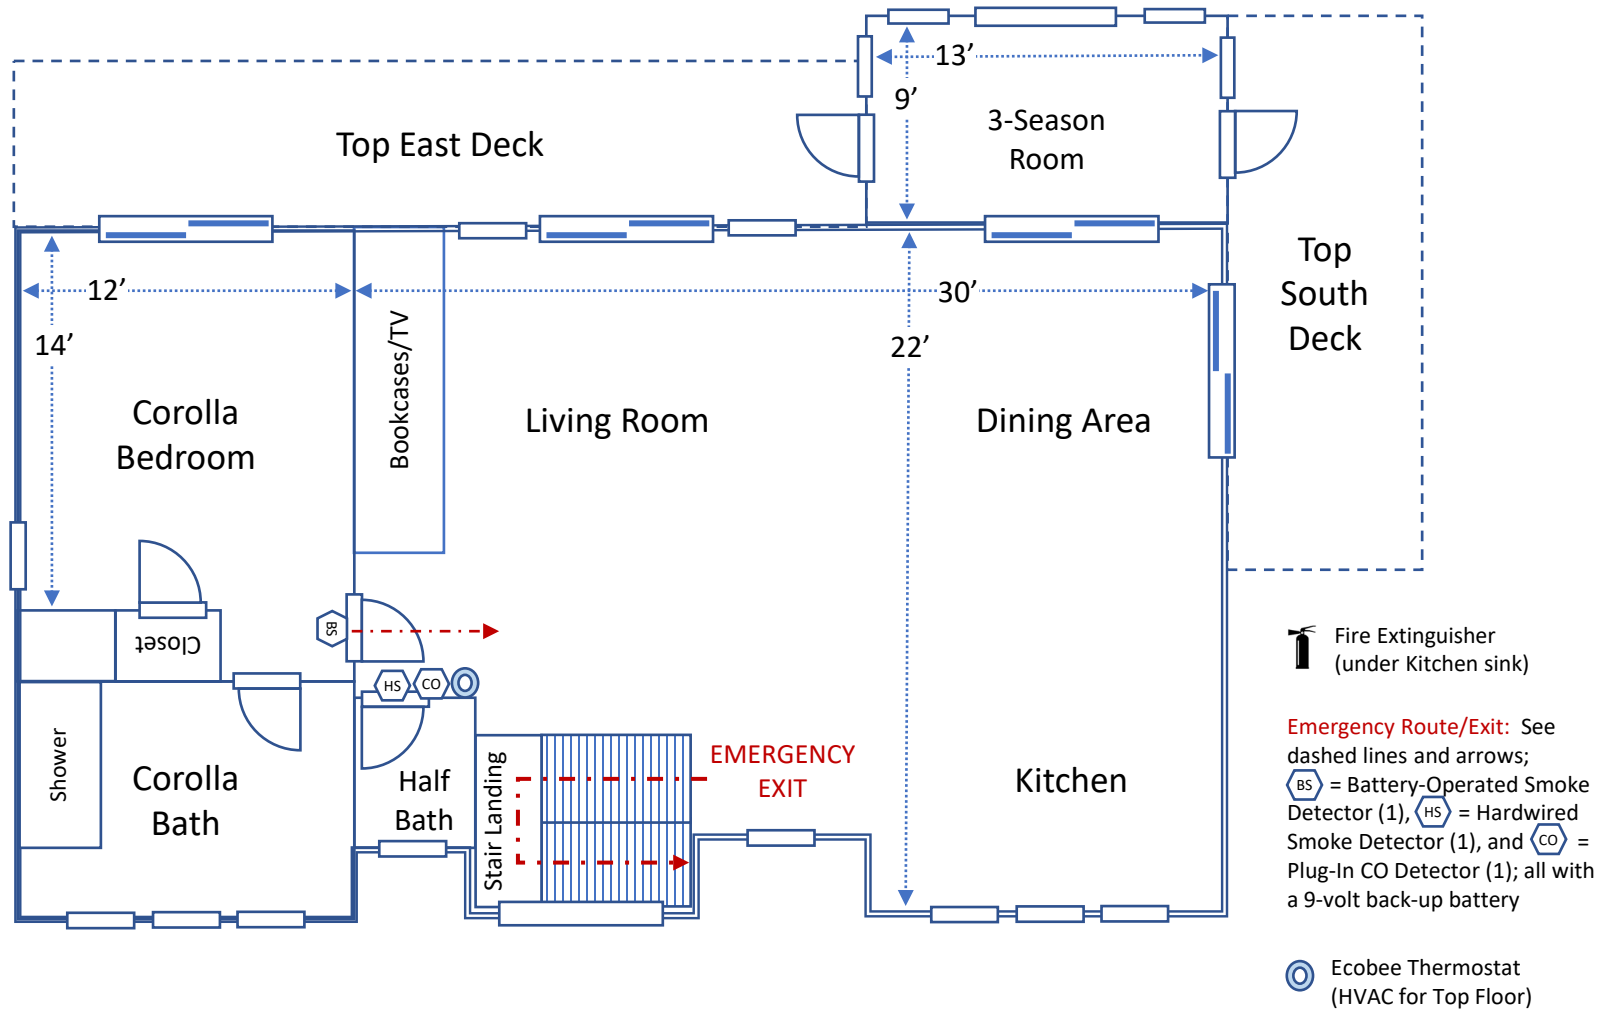

Beach-Topia, #P141, 1271 Windance Ln, Corolla, NC 27927
Floorplans Level 3 - Top Floor (as of 05-05-2024)

HVAC Filter: 20 x 25 x 1, above Corolla Bedroom door in Living Room

This information is deemed reliable, but not guaranteed. The floor plans and information are for illustrative purposes only. Floorplan is approximate and Twiddy does not warrant their complete accuracy and takes no responsibility whatsoever for any error, omission, or misstatement contained herein.