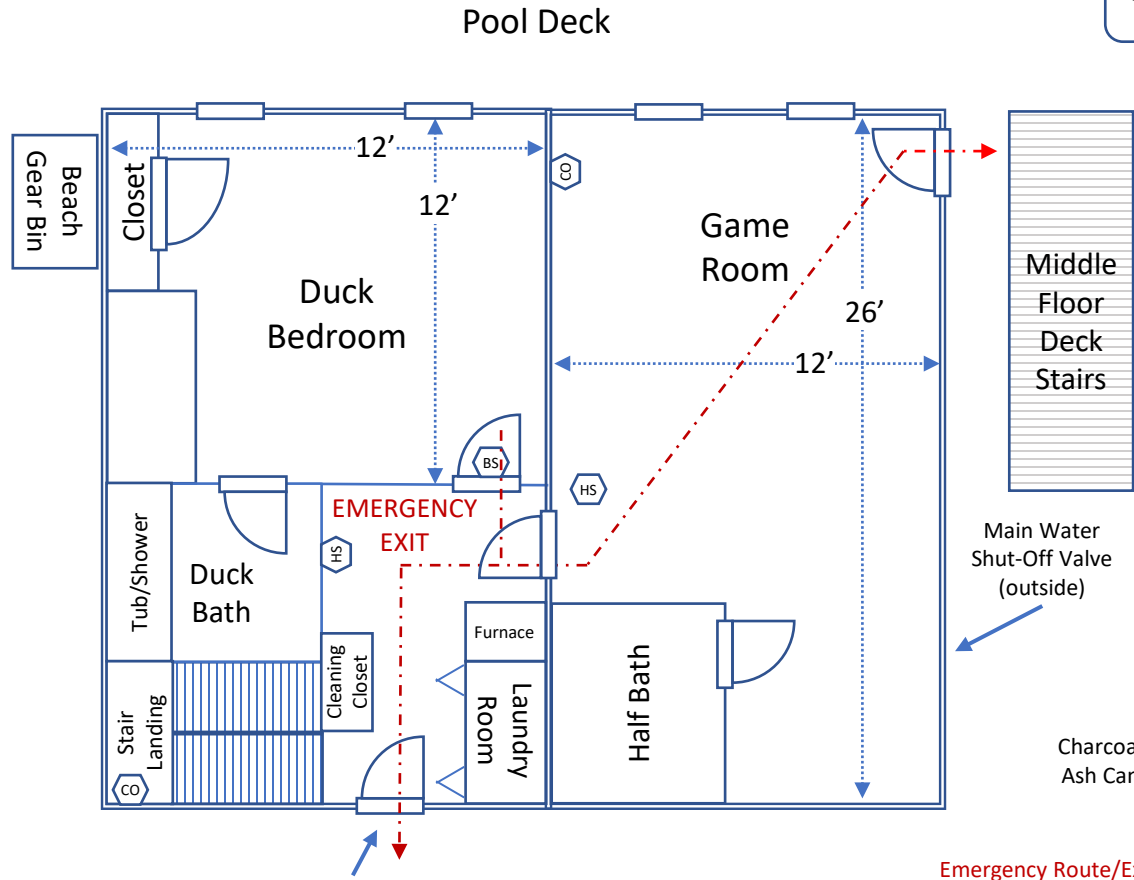

Beach-Topia, #P141, 1271 Windance Ln, Corolla, NC 27927
Floorplans Level 1 - Ground Floor (as of 05-05-2024)

Outdoor Showers
 Rinse Sink

Hot Tub

Carport
 (North-side)

Fire Extinguishers (installed in Laundry Room and Bottom of Outdoor Stairs near Charcoal Grill)

First Aid and Emergency Supplies (stored on shelves in the Laundry Room on the Ground Floor)

Breezeway Dry Entry
 (KABA Keypad)

Emergency Route/Exit: See dashed lines and arrows; **BS** = Battery-Operated Smoke Detector (1), **HS** = Hardwired Smoke Detector (2), and **CO** = Plug-In CO Detector (2); all with a 9-volt back-up battery

HVAC Filters: 14 x 14 x 1, in Hall ceiling, outside of Laundry Room; 10 x 10 x 1, in Game Room, Northwest corner wall

This information is deemed reliable, but not guaranteed. The floor plans and information are for illustrative purposes only. Floorplan is approximate and Twiddy does not warrant their complete accuracy and takes no responsibility whatsoever for any error, omission, or misstatement contained herein.

Ecobee Thermostat (HVAC for Middle\Ground Floors)

* Outdoor Shower/Hose/Rinse Sink Shut-Off Valves (inside Kitty Hawk Bath Vanity)

HVAC Filter: 14 x 30 x 1, in Hallway, under thermostat on East wall

This information is deemed reliable, but not guaranteed. The floor plans and information are for illustrative purposes only. Floorplan is approximate and Twiddy does not warrant their complete accuracy and takes no responsibility whatsoever for any error, omission, or misstatement contained herein.