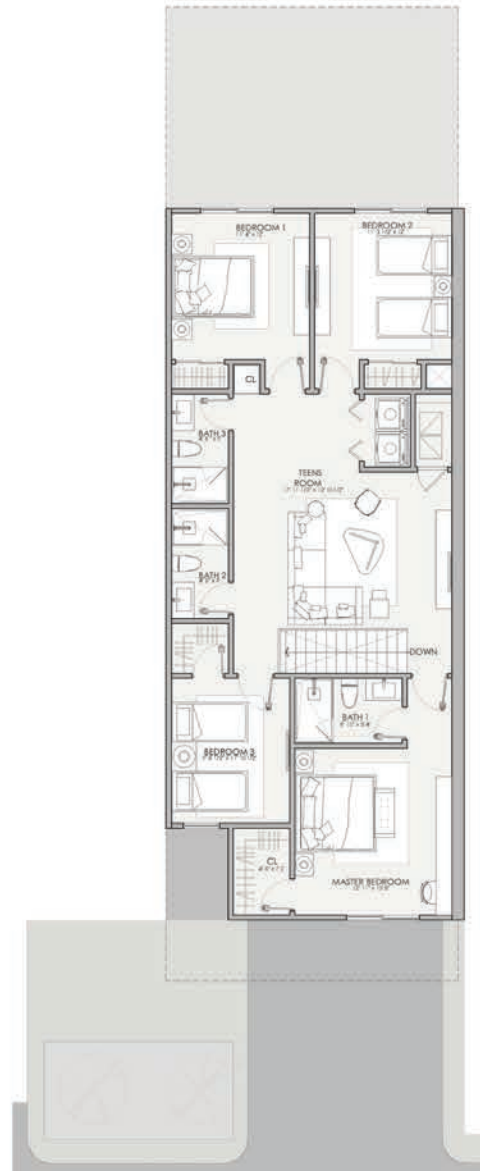

FIRST FLOOR

SECOND FLOOR

TOWNHOUSES

5 BEDROOM

Interior: 2,729.00 SQ.FT.

Exterior: 397.50 SQ.FT.

Total: 3,126.50 SQ.FT.

TOWNHOUSES
6 BEDROOM

Interior: 2,729.00 SQ.FT.
Exterior: 397.50 SQ.FT.
Total: 3,126.50 SQ.FT.

FIRST FLOOR

SECOND FLOOR