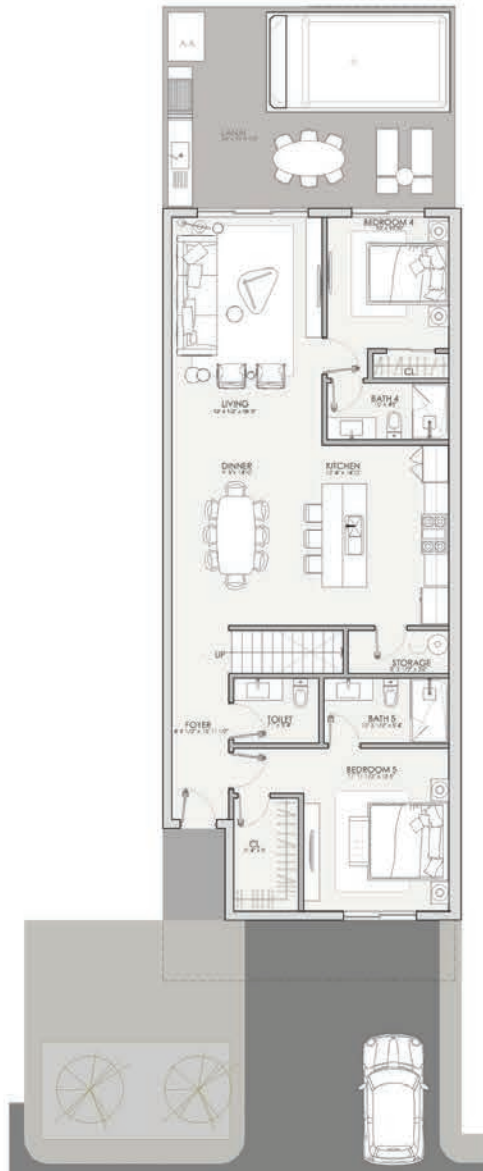

FIRST FLOOR

SECOND FLOOR

TOWNHOUSES

5 BEDROOM

Interior: 2,729.00 SQ.FT.

Exterior: 397.50 SQ.FT.

Total: 3,126.50 SQ.FT.

TOWNHOUSES
6 BEDROOM

Interior: 2,729.00 SQ.FT.
Exterior: 397.50 SQ.FT.
Total: 3,126.50 SQ.FT.

FIRST FLOOR

SECOND FLOOR