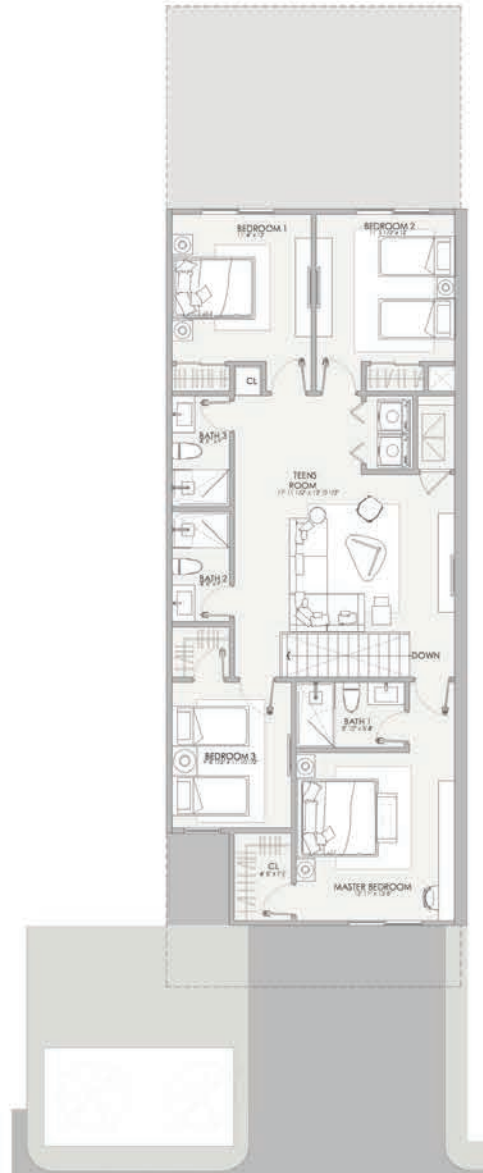

FIRST FLOOR

SECOND FLOOR

TOWNHOUSES

5 BEDROOM

Interior: 2,729.00 SQ.FT.

Exterior: 397.50 SQ.FT.

Total: 3,126.50 SQ.FT.

TOWNHOUSES
6 BEDROOM

Interior: 2,729.00 SQ.FT.
Exterior: 397.50 SQ.FT.
Total: 3,126.50 SQ.FT.

FIRST FLOOR

SECOND FLOOR