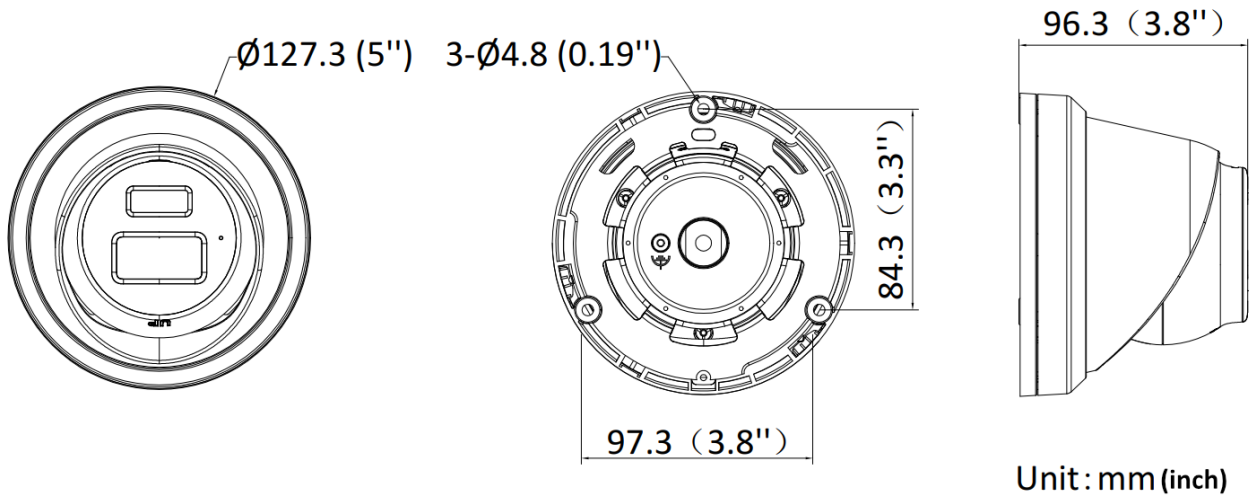

▪ Dimension

▪ Accessory

▪ Optional

DS-1272ZJ-110-TRS Wall mount	DS-1275ZJ-SUS Vertical pole mount	DS-1276ZJ-SUS Corner mount	DS-1280ZJ-S Junction box	DS-1281ZJ-S Inclined ceiling mount
DS-1271ZJ-110-TRS Pendant mount	DS-2280ZJ-WA110 Junction box	DS-2210ZJ-WA-110 Pendant mount	DS-2200ZJ-WA-110 Wall mount	DS-2200ZJ-WAJ-110 Wall mount