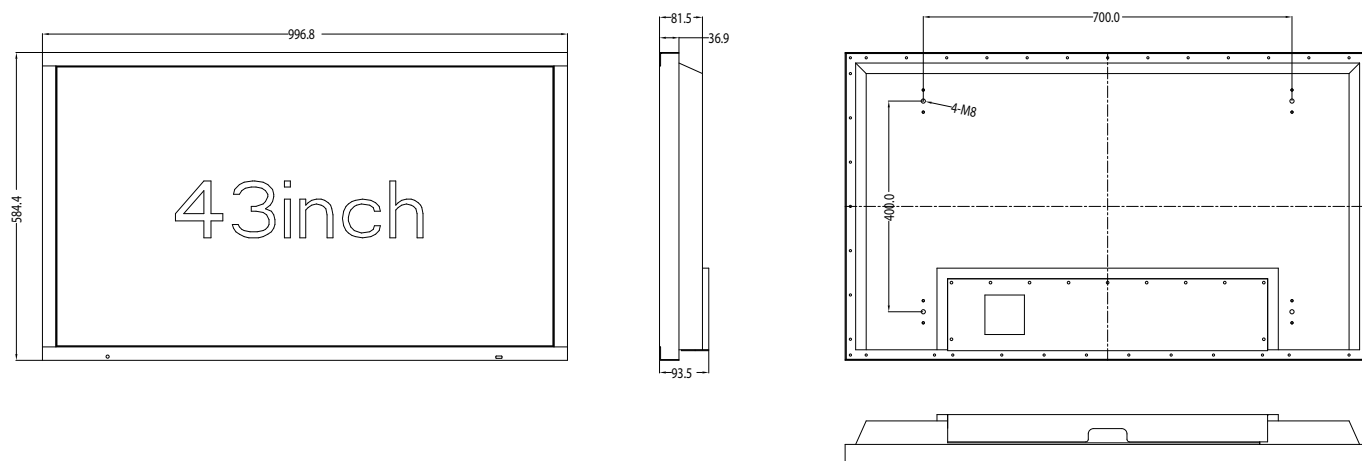

SPECIFICATION

LED Spec	
Panel size	43"
Aspect ratio	16:9
Resolution	3840 x 2160
Contrast ratio	3000:1
Brightness	1500cd/m2
Viewing angle	H:178°, V:178°
Response time	5ms
Power	
Power supply	AC 100-240V
Max power consumption (W)	<170w
Operation	
Built-in tuner	DVB-C/T2/S2
Channels	1000 Channels (Max)
Android OS	Android Version 9
Picture adjustment	Tint, Colour, Brightness, Contrast, Sharpness
OSD language	Eight languages
Built-in amplifier	2 x 40W
Environmental	
Temperature	-20°C to 60°C
Humidity	0% to 100%
Waterproof rating	IP65

Inputs/Outputs	
Cable/Antenna	x 2
HDMI	x 3
CI +	x 1
USB	x 2
Optical audio out x 1	x 1
RS232	x 1
Physical	
Dimensions	996.8mm x 584.4mm x 81.5mm
VESA Pattern	700mm x 400mm
Package Contents	
TV	x1
Power Lead	x1
Remote control	x1
User/install guide	x1

CAD DRAWINGS

(All dimensions are mm)