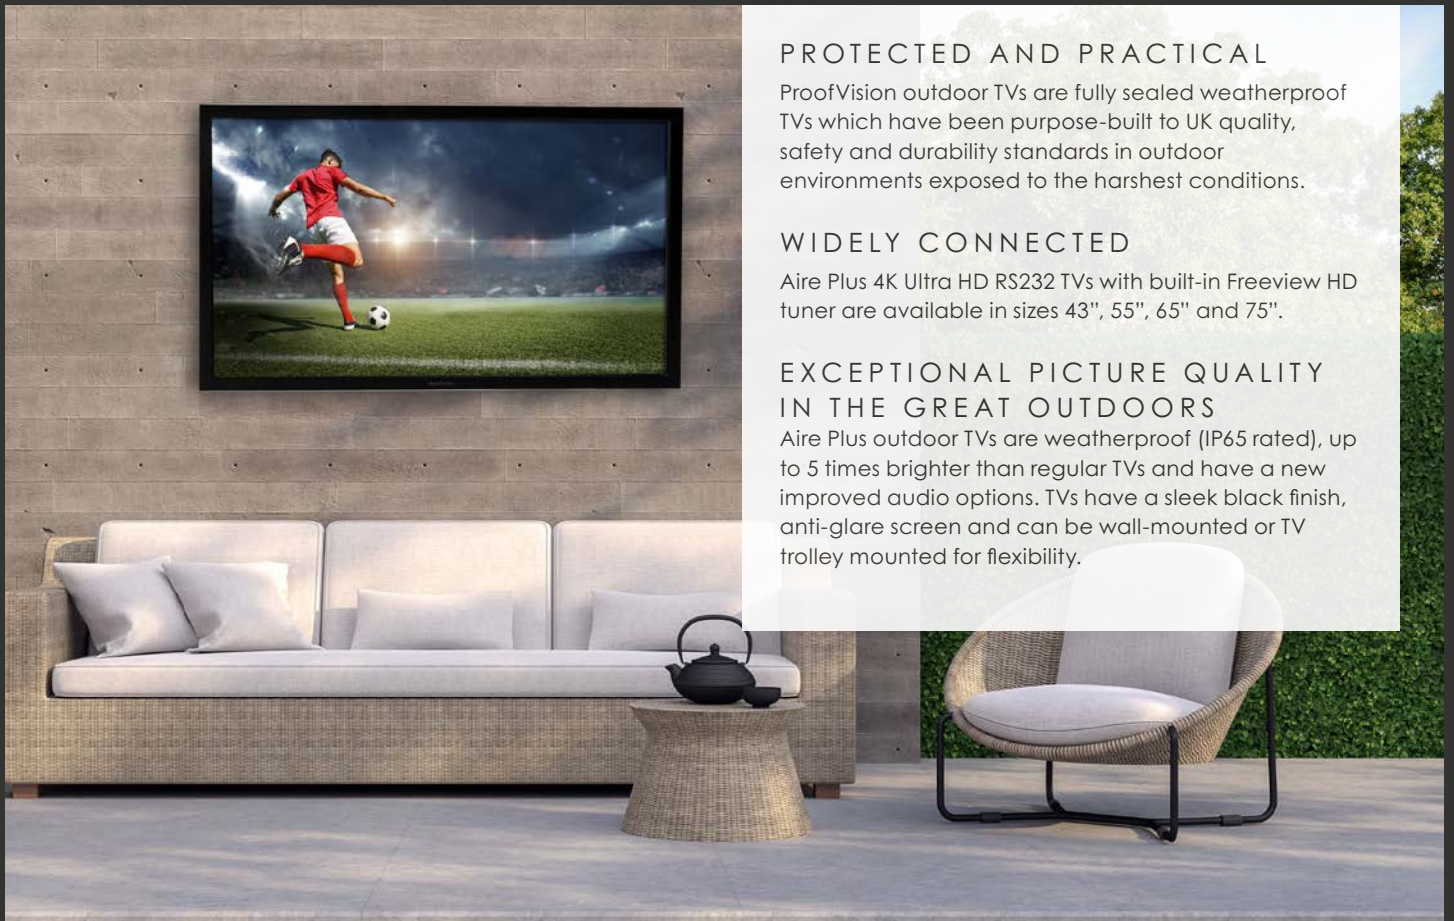

AIRE PLUS 43" OUTDOOR RS232 TV

PV43AP-232

PROTECTED AND PRACTICAL

ProofVision outdoor TVs are fully sealed weatherproof TVs which have been purpose-built to UK quality, safety and durability standards in outdoor environments exposed to the harshest conditions.

WIDELY CONNECTED

Aire Plus 4K Ultra HD RS232 TVs with built-in Freeview HD tuner are available in sizes 43", 55", 65" and 75".

EXCEPTIONAL PICTURE QUALITY IN THE GREAT OUTDOORS

Aire Plus outdoor TVs are weatherproof (IP65 rated), up to 5 times brighter than regular TVs and have a new improved audio options. TVs have a sleek black finish, anti-glare screen and can be wall-mounted or TV trolley mounted for flexibility.

KEY FEATURES

4K Ultra HD Display

RS232

Full HD TV tuner

Up to five times brighter than regular TVs

Operating temperatures of -20°C to 60°C up to 16hrs/day

Made from aluminium for use in direct sunlight

Available in sizes 43", 55", 65", 75"

178 x 178 viewing angle

IP65 rated

2 year warranty

New improved amplifier audio output

Anti-glare screen

SUITABLE FOR

Commercial Outdoor Spaces

Residential Outdoor Spaces

Bespoke Projects

Established in 2008