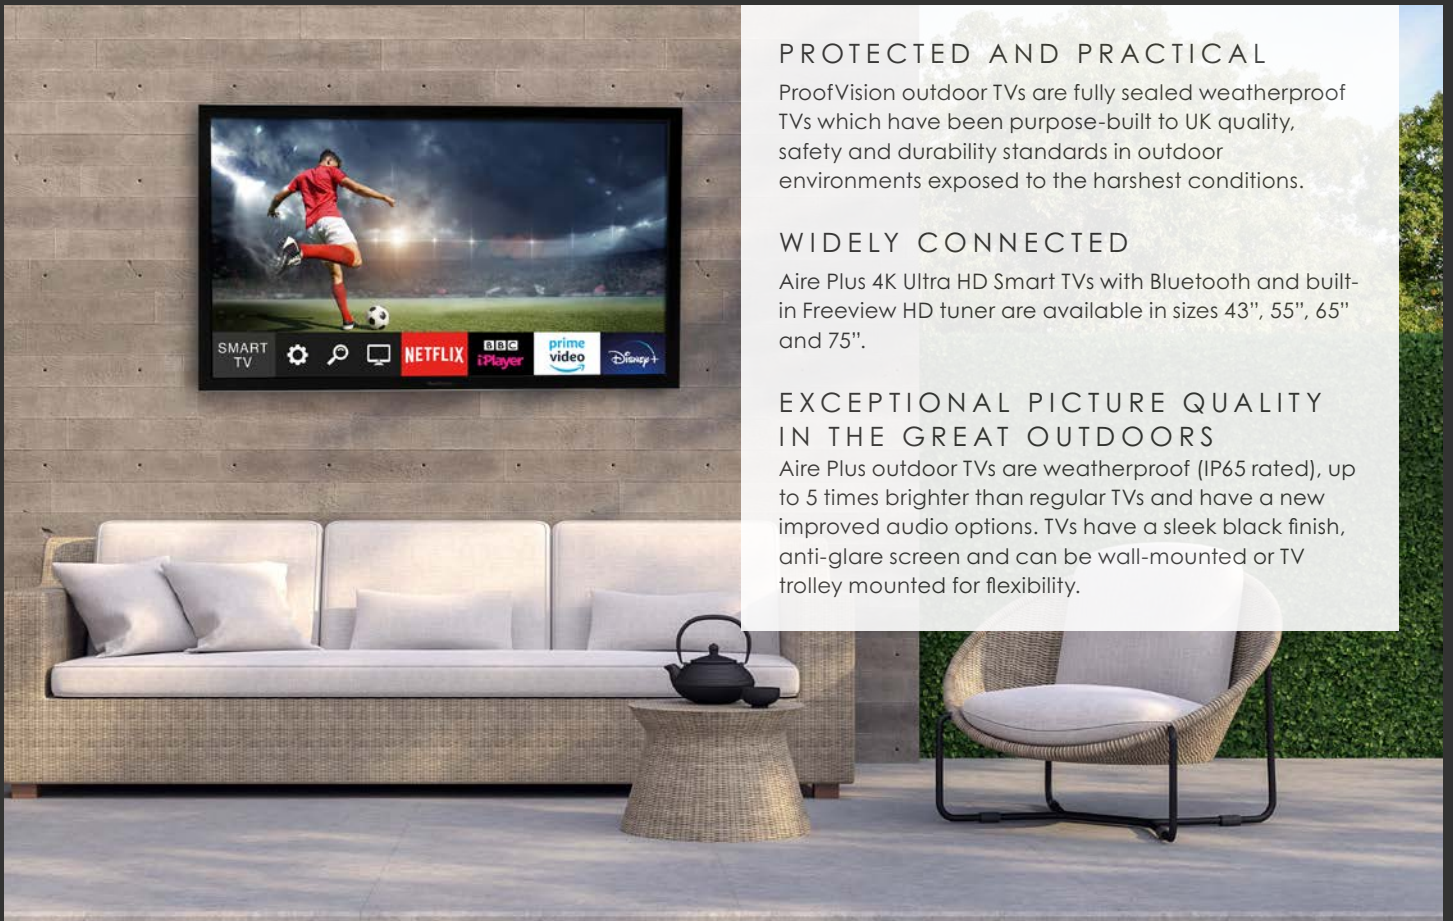

AIRE PLUS 55" OUTDOOR SMART TV

PV55AP-A

PROTECTED AND PRACTICAL

ProofVision outdoor TVs are fully sealed weatherproof TVs which have been purpose-built to UK quality, safety and durability standards in outdoor environments exposed to the harshest conditions.

WIDELY CONNECTED

Aire Plus 4K Ultra HD Smart TVs with Bluetooth and built-in Freeview HD tuner are available in sizes 43", 55", 65" and 75".

EXCEPTIONAL PICTURE QUALITY IN THE GREAT OUTDOORS

Aire Plus outdoor TVs are weatherproof (IP65 rated), up to 5 times brighter than regular TVs and have a new improved audio options. TVs have a sleek black finish, anti-glare screen and can be wall-mounted or TV trolley mounted for flexibility.

-  **Available in sizes 43", 55", 65", 75"**
-  **178 x 178 viewing angle**
-  **IP65 rated**
-  **2 year warranty**
-  **New improved amplifier audio output**
-  **Anti-glare screen**

SUITABLE FOR

Commercial Outdoor Spaces

Residential Outdoor Spaces

Bespoke Projects

Established in 2008

SPECIFICATION

LED Spec

Panel size	55"
Aspect ratio	16:9
Resolution	3840 x 2160
Contrast ratio	3000:1
Brightness	1500cd/m2
Viewing angle	H:178°, V:178°
Response time	5ms