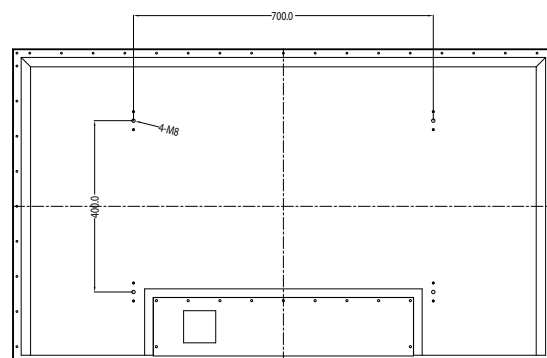

Residential Outdoor Spaces

Bespoke Projects

Established in 2008

SPECIFICATION

LED Spec

Panel size	55"
Aspect ratio	16:9
Resolution	3840 x 2160
Contrast ratio	3000:1
Brightness	1500cd/m2
Viewing angle	H:178°, V:178°
Response time	5ms

Physical

Dimensions	1264.6mm x 735.4mm x 81.5mm
VESA Pattern	700mm x 400mm

Package Contents

TV	x1
Power Lead	x1
Remote control	x1
User/install guide	x1

CAD DRAWINGS

(All dimensions are mm)

REQUIRED ACCESSORIES