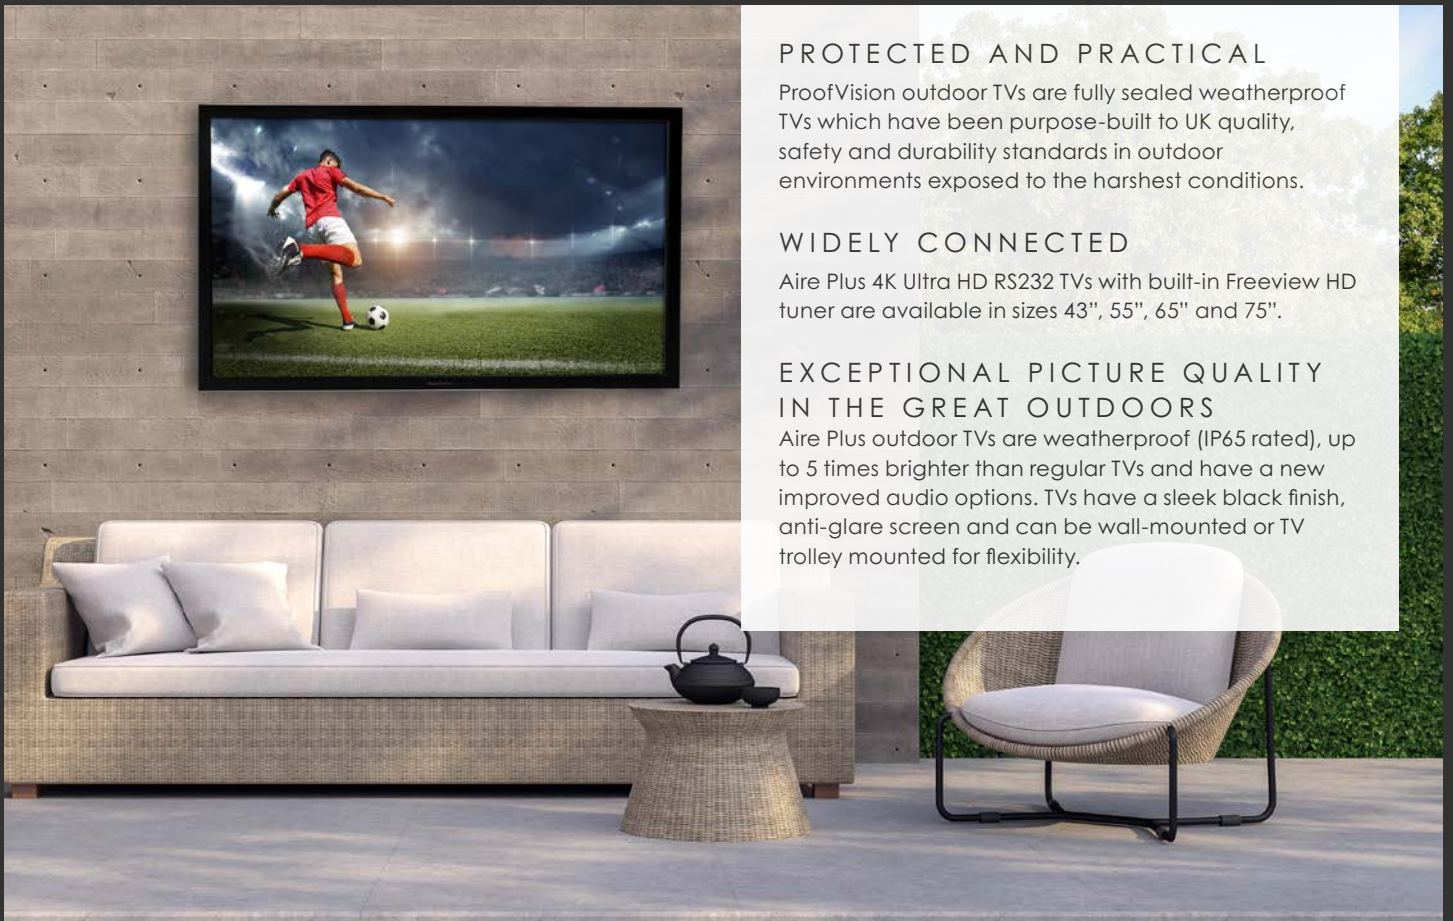

AIRE PLUS 65" OUTDOOR RS232 TV

PV65AP-232

PROTECTED AND PRACTICAL

ProofVision outdoor TVs are fully sealed weatherproof TVs which have been purpose-built to UK quality, safety and durability standards in outdoor environments exposed to the harshest conditions.

WIDELY CONNECTED

Aire Plus 4K Ultra HD RS232 TVs with built-in Freeview HD tuner are available in sizes 43", 55", 65" and 75".

EXCEPTIONAL PICTURE QUALITY IN THE GREAT OUTDOORS

Aire Plus outdoor TVs are weatherproof (IP65 rated), up to 5 times brighter than regular TVs and have a new improved audio options. TVs have a sleek black finish, anti-glare screen and can be wall-mounted or TV trolley mounted for flexibility.

KEY FEATURES

-  **4K Ultra HD Display**
-  **RS232**
-  **Full HD TV tuner**
-  **Up to five times brighter than regular TVs**
-  **Operating temperatures of -20°C to 60°C up to 16hrs/day**
-  **Made from aluminium for use in direct sunlight**

SPECIFICATION

LED Spec

Panel size	65"
Aspect ratio	16:9
Resolution	3840 x 2160
Contrast ratio	3000:1
Brightness	1500cd/m2
Viewing angle	H:178°, V:178°
Response time	5ms

Power

Power supply	AC 100-240V
Max power consumption (W)	<170w