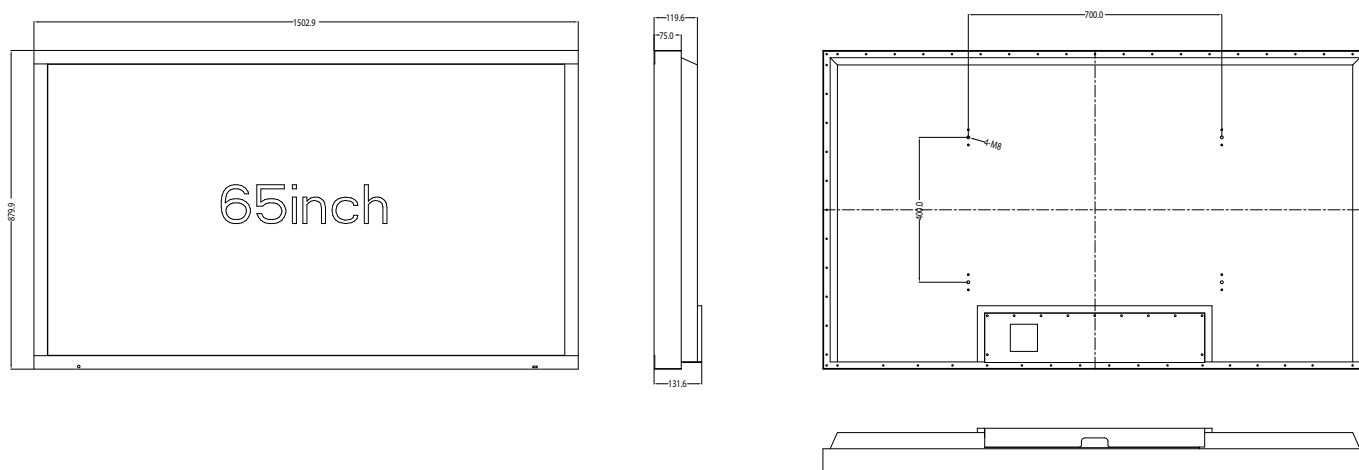

SPECIFICATION

LED Spec

Panel size	65"
Aspect ratio	16:9
Resolution	3840 x 2160
Contrast ratio	3000:1
Brightness	1500cd/m2
Viewing angle	H:178°, V:178°
Response time	5ms

Power

Power supply	AC 100-240V
Max power consumption (W)	<170w

Operation

Built-in tuner	DVB-C/T2/S2
Channels	1000 Channels (Max)
Android OS	Android Version 9
Picture adjustment	Tint, Colour, Brightness, Contrast, Sharpness
OSD language	Eight languages
Built-in amplifier	2 x 40W

Environmental

Temperature	-20°C to 60°C
Humidity	0% to 90%
Waterproof rating	IP65

Inputs/Outputs

Cable/Antenna	x 2
HDMI	x 3
CI +	x 1
USB	x 2
Optical audio out x 1	x 1
RS232	x1

Physical

Dimensions	1502.9mm x 879.9mm x 119.6mm
VESA Pattern	700mm x 400mm

Package Contents

TV	x1
Power Lead	x1
Remote control	x1
User/install guide	x1

CAD DRAWINGS

(All dimensions are mm)