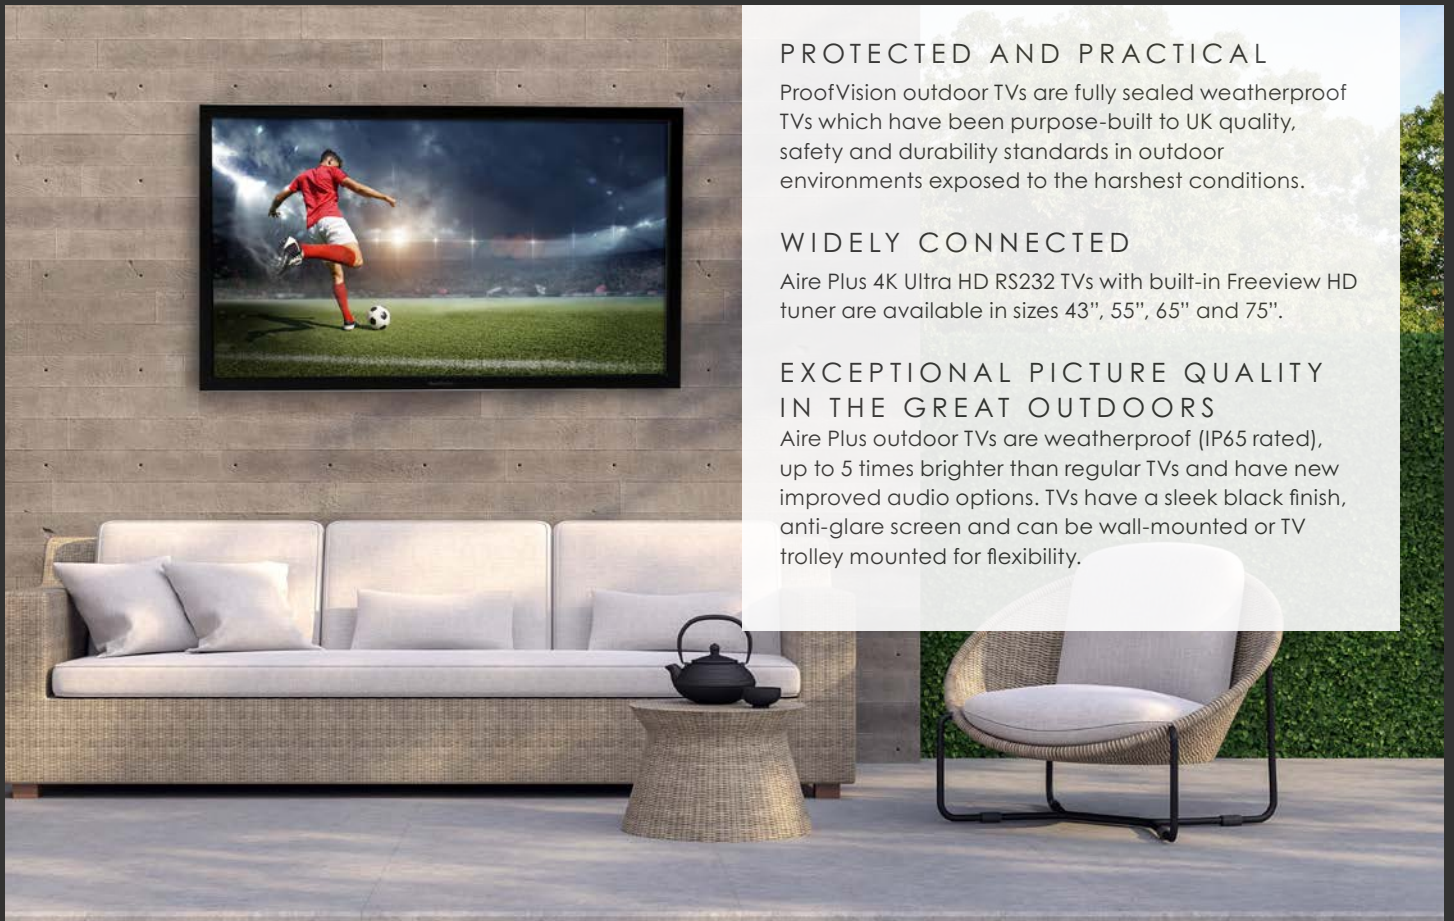

AIRE PLUS 75" OUTDOOR RS232 TV

PV75AP-232

PROTECTED AND PRACTICAL

ProofVision outdoor TVs are fully sealed weatherproof TVs which have been purpose-built to UK quality, safety and durability standards in outdoor environments exposed to the harshest conditions.

WIDELY CONNECTED

Aire Plus 4K Ultra HD RS232 TVs with built-in Freeview HD tuner are available in sizes 43", 55", 65" and 75".

EXCEPTIONAL PICTURE QUALITY IN THE GREAT OUTDOORS

Aire Plus outdoor TVs are weatherproof (IP65 rated), up to 5 times brighter than regular TVs and have new improved audio options. TVs have a sleek black finish, anti-glare screen and can be wall-mounted or TV trolley mounted for flexibility.

KEY FEATURES

- **4K Ultra HD Display**
- **RS232**
- **Full HD TV tuner**
- **Up to five times brighter than regular TVs**
- **Operating temperatures of -20°C to 60°C up to 16hrs/day**
- **Made from aluminium for use in direct sunlight**

- **Available in sizes 43", 55", 65", 75"**
- **178° x 178° viewing angle**
- **IP65 rated**
- **2 year warranty**
- **New improved amplifier audio output**
- **Anti-glare screen**

SUITABLE FOR

Commercial Outdoor Spaces

Residential Outdoor Spaces

Bespoke Projects

Control4
Better. Together.™

Established in 2008

ProofVision, Unit 1, Avad House, Belvue Road Northolt, London UB5 5HY
+ 44 (0) 203 4111 693 sales@proofvision.co.uk