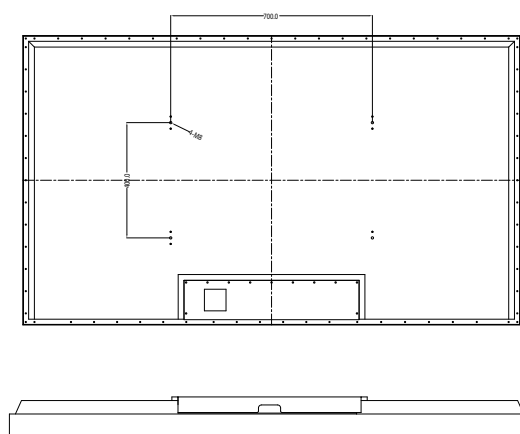

## SPECIFICATION

LED Spec	
Panel size	75"
Aspect ratio	16:9
Resolution	3840 x 2160
Contrast ratio	3000:1
Brightness	1500cd/m2
Viewing angle	H:178°, V:178°
Response time	5ms
Power	
Power supply	AC 100-240V
Max power consumption (W)	<170w
Operation	
Built-in tuner	DVB-C/T2/S2
Channels	1000 Channels (Max)
Android OS	Android Version 9
Picture adjustment	Tint, Colour, Brightness, Contrast, Sharpness
OSD language	Eight languages
Built-in amplifier	2 x 40W
Environmental	
Temperature	-20°C to 60°C
Humidity	0% to 90%
Waterproof rating	IP65

Inputs/Outputs	
Cable/Antenna	x 2
HDMI	x 3
CI +	x 1
USB	x 2
Optical audio out x 1	x 1
RS232	x1
Physical	
Dimensions	1726.1mm x 1004.3mm x 119.6mm
VESA Pattern	700mm x 400mm
Package Contents	
TV	x1
Power Lead	x1
Remote control	x1
User/install guide	x1

## CAD DRAWINGS

( All dimensions are mm )