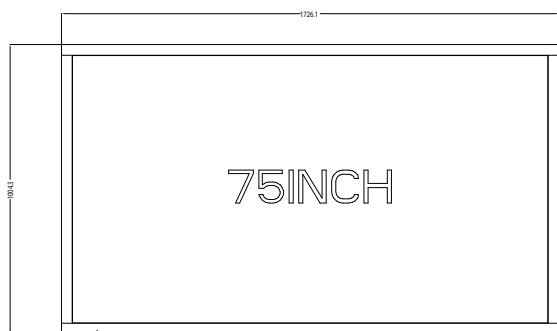

-  **Available in sizes 43", 55", 65", 75"**
-  **178° x 178° viewing angle**
-  **IP65 rated**
-  **2 year warranty**
-  **New improved amplifier audio output**
-  **Anti-glare screen**

## SPECIFICATION

LED Spec	
Panel size	75"
Aspect ratio	16:9
Resolution	3840 x 2160
Contrast ratio	3000:1
Brightness	1500cd/m2
Viewing angle	H:178°, V:178°
Response time	5ms
Power	
Power supply	AC 100-240V
Max power consumption (W)	<170w
Operation	
Built-in tuner	DVB-C/T2/S2
Channels	1000 Channels (Max)
Android OS	Android Version 9
Picture adjustment	Tint, Colour, Brightness, Contrast, Sharpness
OSD language	Eight languages
Built-in amplifier	2 x 40W
Environmental	
Temperature	-20°C to 60°C
Humidity	0% to 90%
Waterproof rating	IP65

Inputs/Outputs	
Cable/Antenna	x 2
HDMI	x 3
CI +	x 1
USB	x 2
Optical audio out x 1	x 1
RS232	x1
Physical	
Dimensions	1726.1mm x 1004.3mm x 119.6mm
VESA Pattern	700mm x 400mm
Package Contents	
TV	x1
Power Lead	x1
Remote control	x1
User/install guide	x1

## CAD DRAWINGS

( All dimensions are mm )