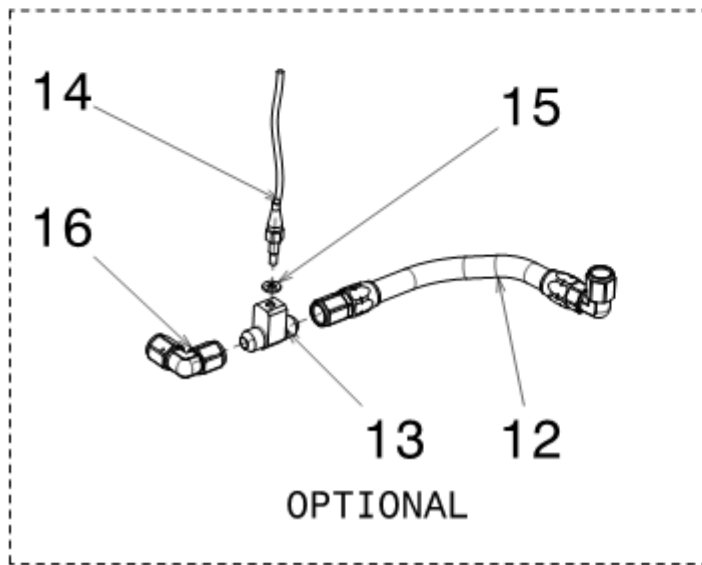

RF01-12-00716 GEARBOX ASSY

Pos	Part no.	Description	Q.ty
1	50-113-7612	GEARBOX RADIATOR	1
2	RF01-12-00961	BRACKET GEARBOX RADIATOR	1
3		BUTTON HEAD BOLT M6x20	2
4		BUTTON HEAD BOLT M6x16	4
5		SPRING WASHER 6x12	6
6		NUT ASTORI M6	4
7	ATEC 649-187	ADAPTERS RADIATOR	2
8	RF01-12-01035	PIPE OIL RADIATOR GEARBOX 1	1
9	RF01-12-01036	PIPE OIL RADIATOR GEARBOX 2	1
10		3-WAY MALE-FEMALE-MALE	1
11		JUNCTION	1
12	RF01-12-01037	PIPE OIL RADIATOR GEARBOX OPT	1
13	RF01-12-00968	JUNCTION DASH_6 FOR TEMPERATURE SENSOR	1
14	PT1000	TEMPERATURE SENSOR	1
15		COPPER WASHER 6X12	2
16		JUNCTION 90 DEG. FEMALE-FEMALE	1
17	RF01-12-01018	RUBBER SPACERS GEARBOX RADIATOR	4
18	RF02-09-01019	COOLING GEARBOX RADIATOR	1
19		NUT ASTORI M6	4
20		SPRING WASHER 6X12	4
21		BUTTON HEAD BOLT M6x16	4