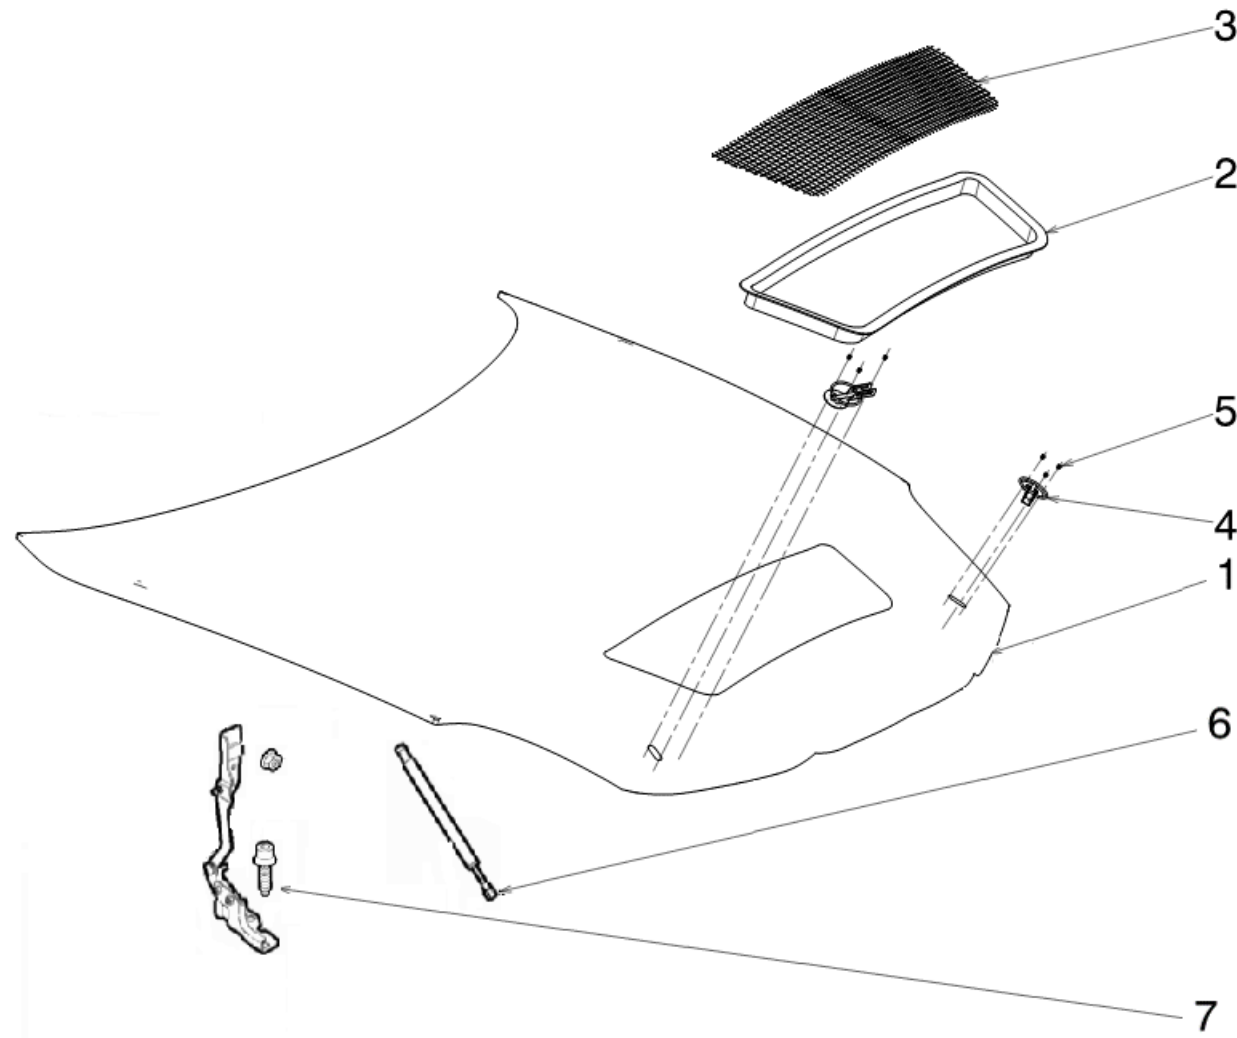

RF01-03-00437 BONNET ASSY

Pos	Part no.	Description	Q.ty
1	RF01-03-00438	BONNET	1
2	RF01-03-01002	AIR INTAKE	1
3	RF01-03-01003	NET BONNET	1
4	EB492N	QUICK RELEASE BONNET KIT	1
5	-	RIVET DIA3.2 L9	6
6	50519970	BONNET ROD	2
7	71765596	BONNET FIXING KIT	1