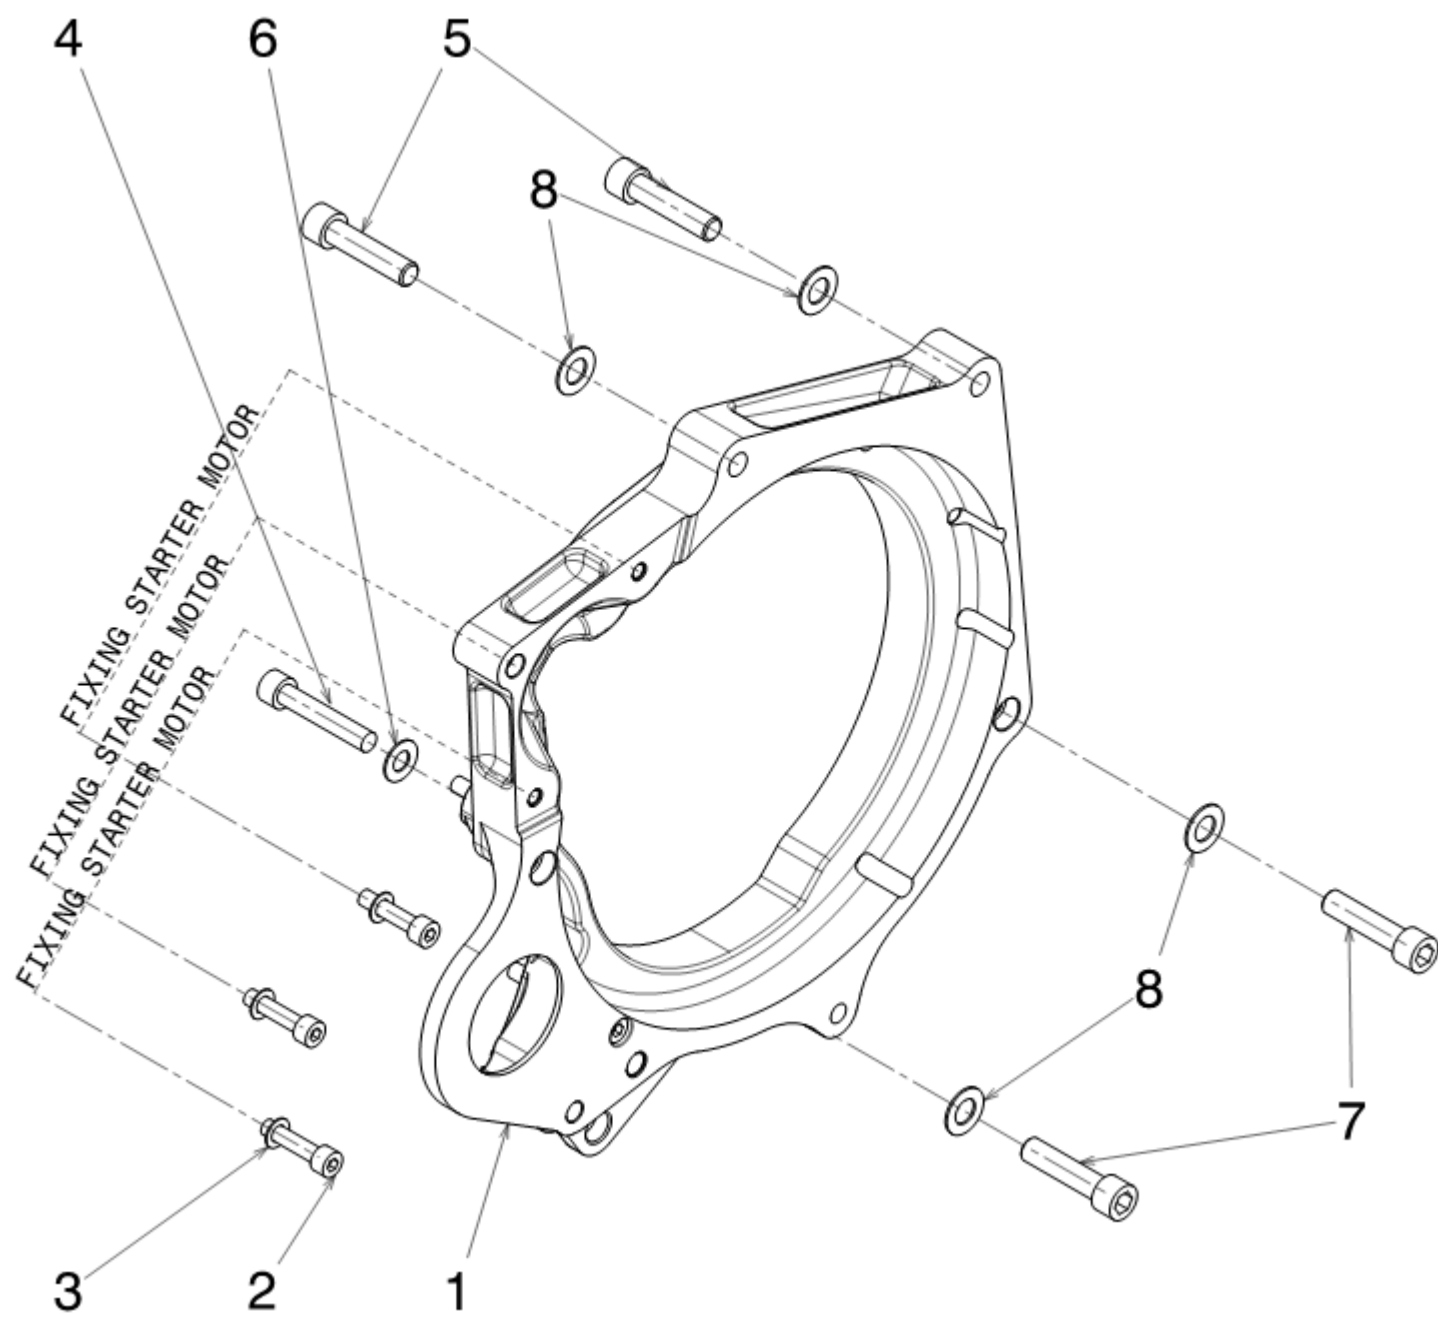

RF01-12-00716 GEARBOX ASSY

Pos	Part no.	Description	Q.ty
1	RF01-12-00544	BELL HOUSING	1
2		HEX SOCKET SCREW M8x1.25 L=35	3
3		SPRING WASHER 8x15	3
4		HEX SOCKET SCREW M10X1.25 L=60	3
5		HEX SOCKET SCREW M12X1.25 L=60	2
6		SPRING WASHER 10x20	1
7		HEX SOCKET SCREW M12X50	2
8		SPRING WASHER 12x24	4