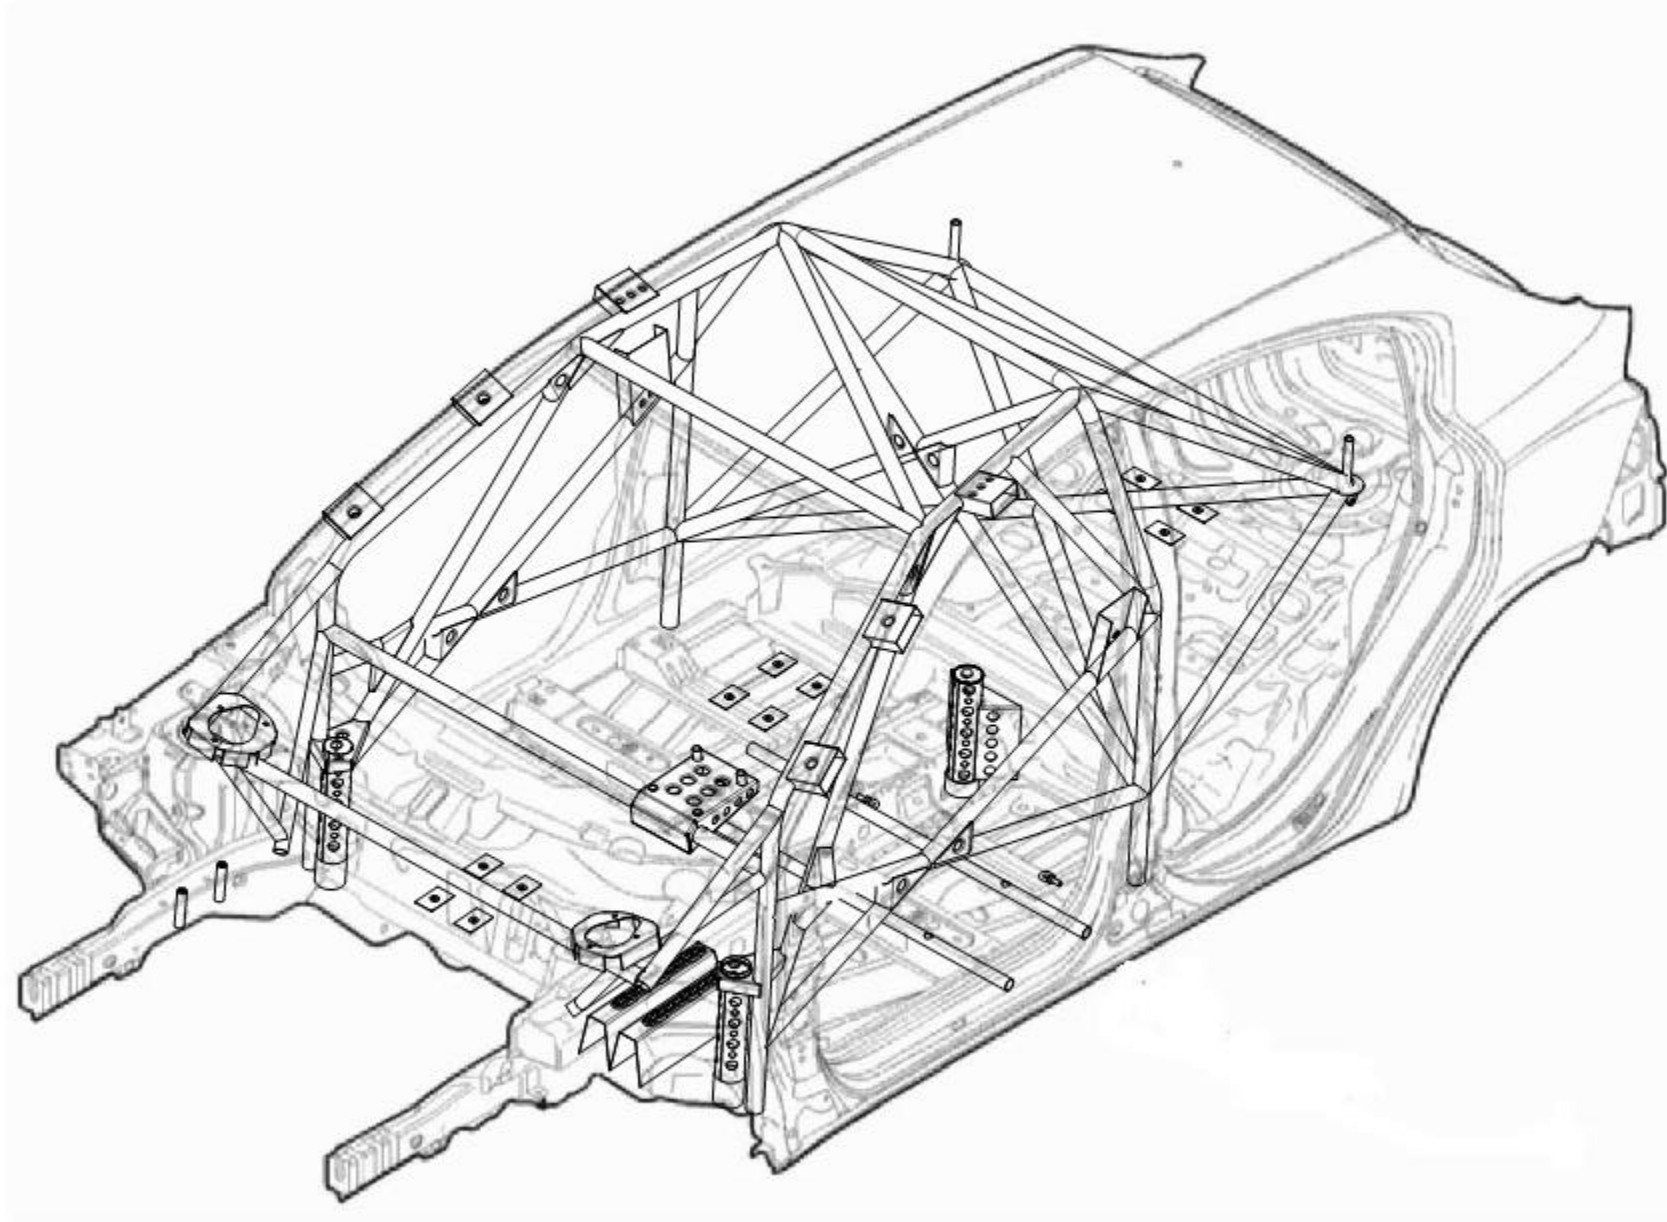

RF01-02-00518 CHASSIS COMPLETE

WINDSCREEN

Pos	Part no.	Description	Q.ty
1	52055982	WINDSCREEN	1
2	156098941	CENTRAL MIRROR	1
3	71730189	GLUE KIT	1