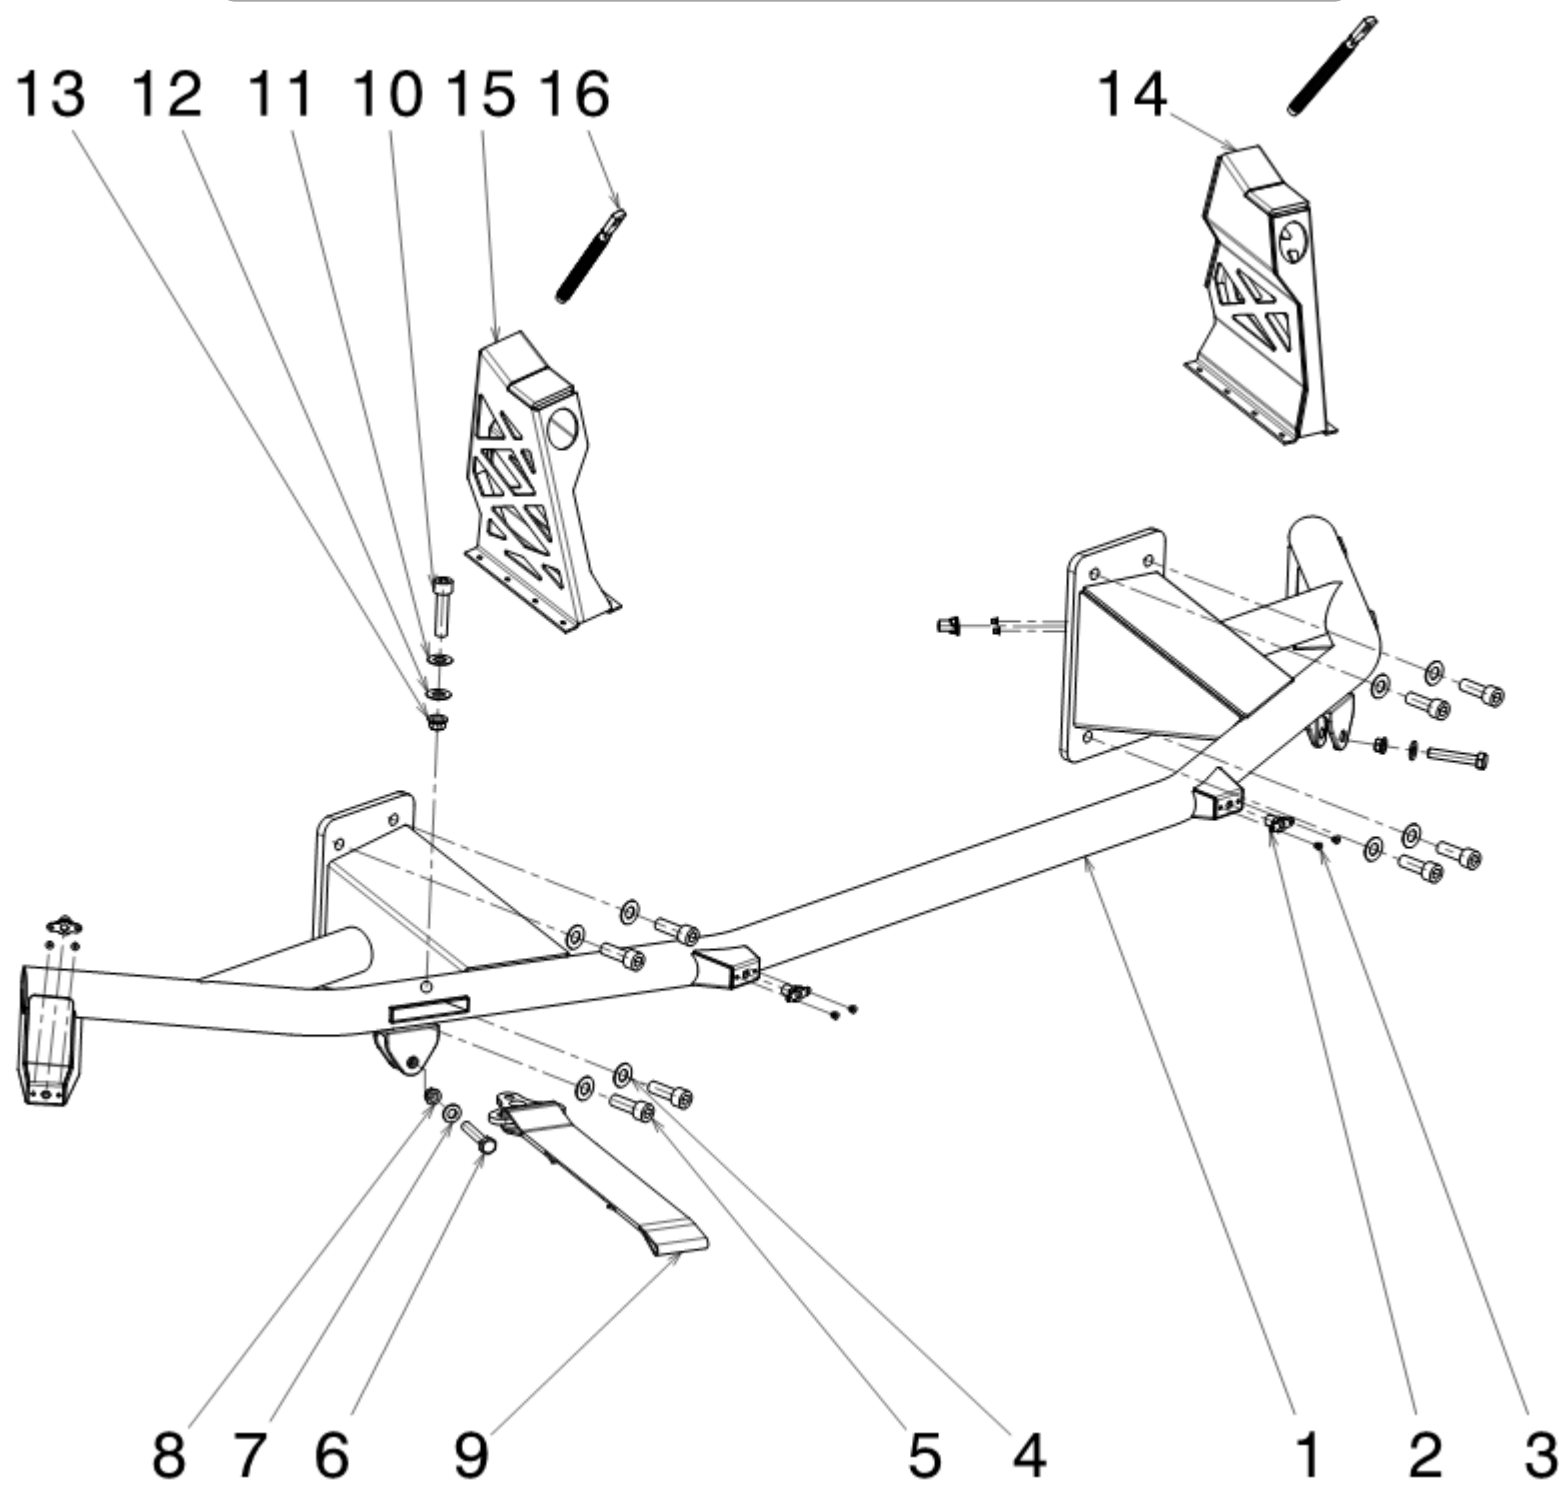

**RF01-03-00456 FRONT BULL-BAR ASSY**

Pos	Part no.	Description	Q.ty
1	RF01-03-00457	BULLBAR COMPLETE	1
2	-	UN OLIVETTA M6	4
3	-	RIVET DIA2.4 L5	8
4	-	SPRING WASHER 10x20	8
5	-	HEX SOCKET SCREW M10X1.25 L20	8
6	-	NAS M8X1.25 L35	2
7	-	PLANE WASHER 8X16	2
8	-	ASTORI NUT M8	2
9	EB 578 R	TOWING STRAP	1
10	-	HEX SOCKET SCREW M10X1.25 L60	1
11	-	PLANE WASHER 10X20	1
12	-	PLANE WASHER 10X20	1
13	-	NUT ASTORI M10	1
14	RF01-03-01051	SUPPORT CATCH BONNET LH	1
15	RF01-03-01052	SUPPORT CATCH BONNET RH	1
16	EB492N	QUICK RELEASE BONNET KIT	1