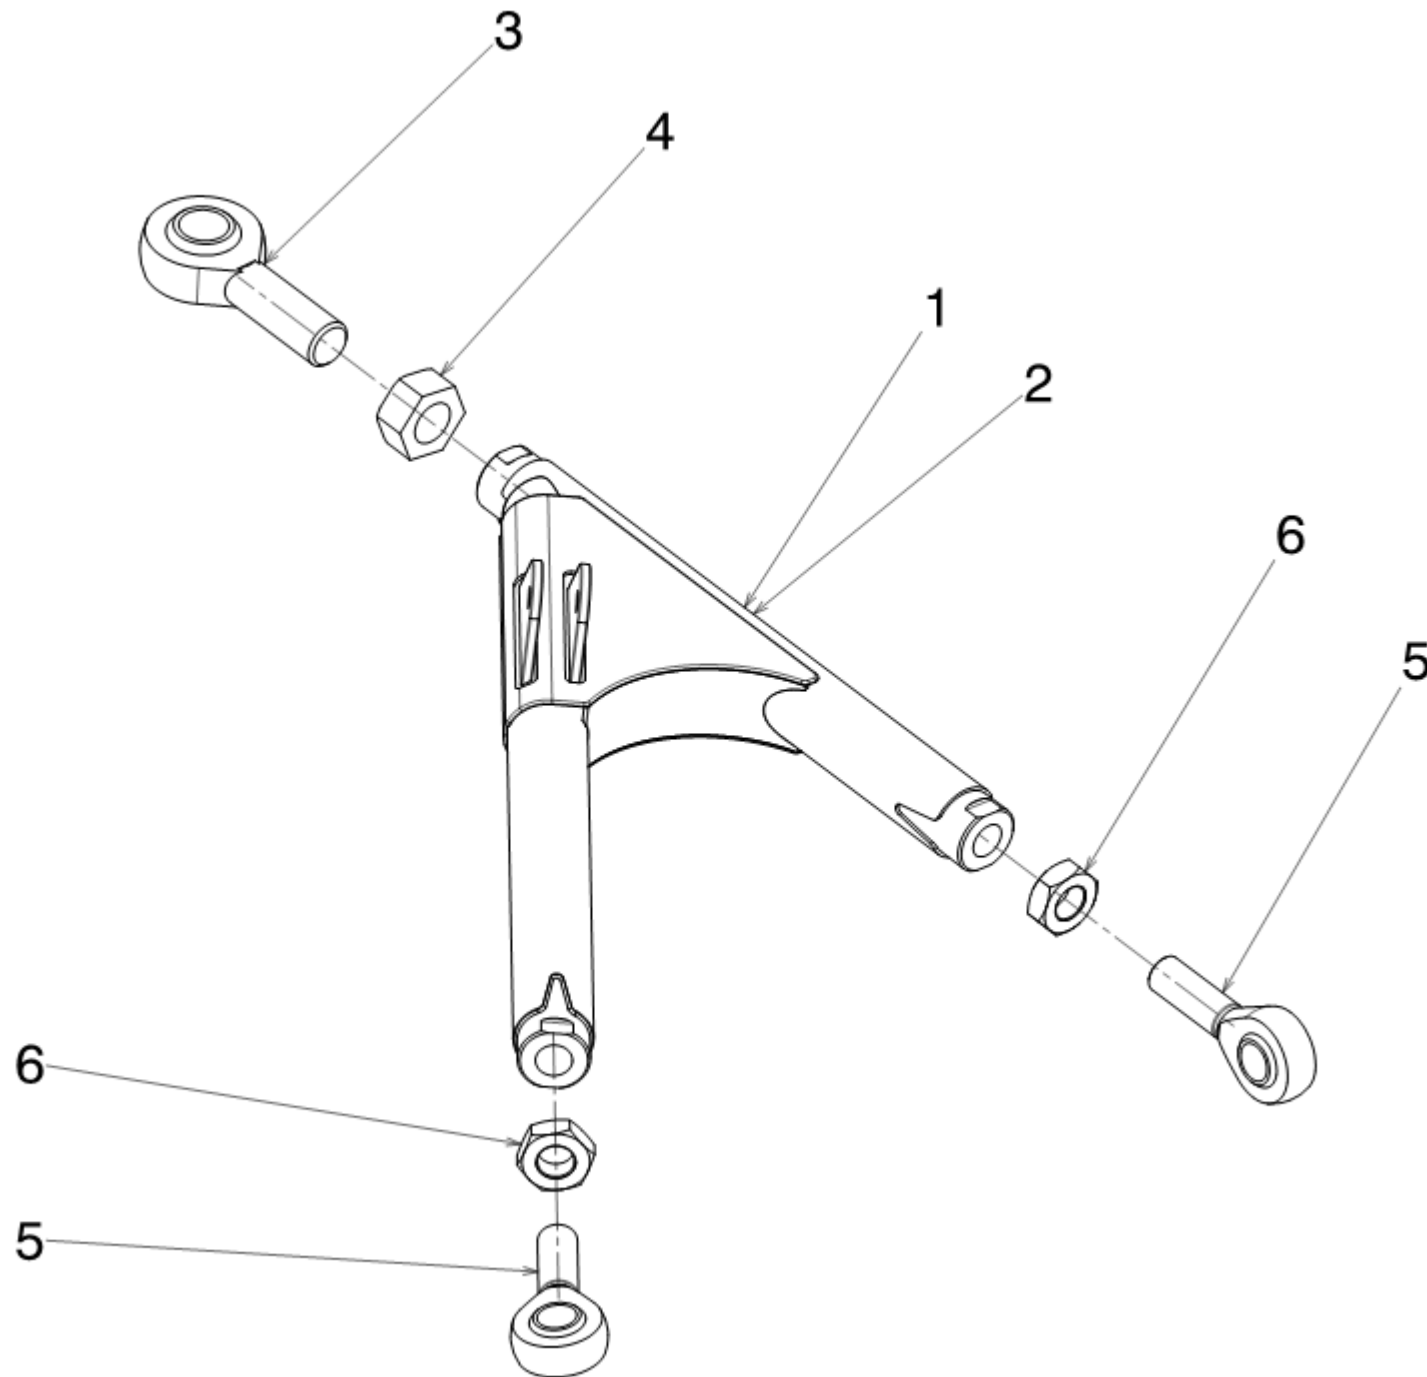

RF01-04-01035 FRONT LEFT WISHBONE ASSY
RF01-04-01034 FRONT RIGHT WISHBONE ASSY

Pos	Part no.	Description	Q.ty
1	RF01-04-01037	FRONT LEFT WISHBONE	1
2	RF01-04-01036	FRONT RIGHT WISHBONE	1
3	1E1264024B	ROAD END M22X1,5	2
4	RF01-04-01069	NUT M22 X 1,5	2
5	ART10E R NMB	ROAD END ART10E (R) NMB	4
6	RF01-04-01067	NUT 5/8 UNF	4