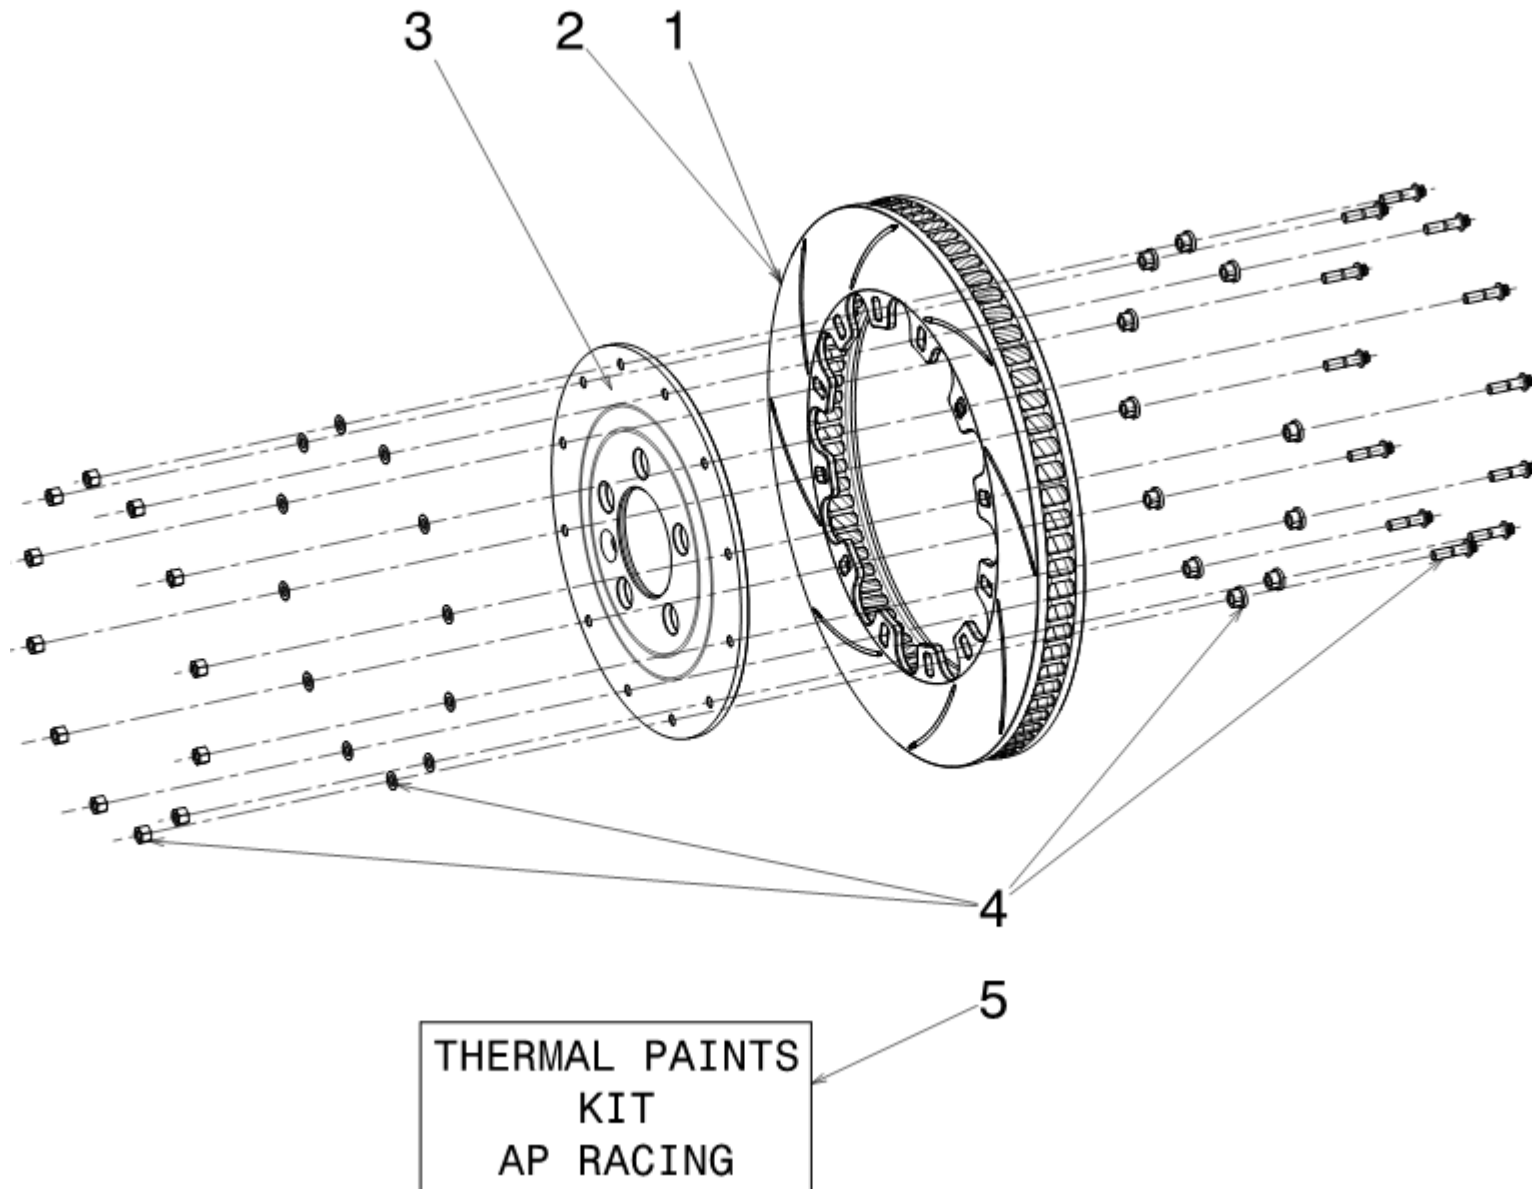

Pos	Part no.	Description	Q.ty
1	RF02-04-00511	FRONT BRAKE DISC_D378mm x 36mm LH	1
2	RF02-04-00510	FRONT BRAKE DISC D378mm x 36mm RH	1
3	RF01-04-00501	BELL DISC	1+1
4	CP2494-589K12	KIT BOBBIN J	1+1
5	CP2649-1	THERMAL PAINTS KIT	1