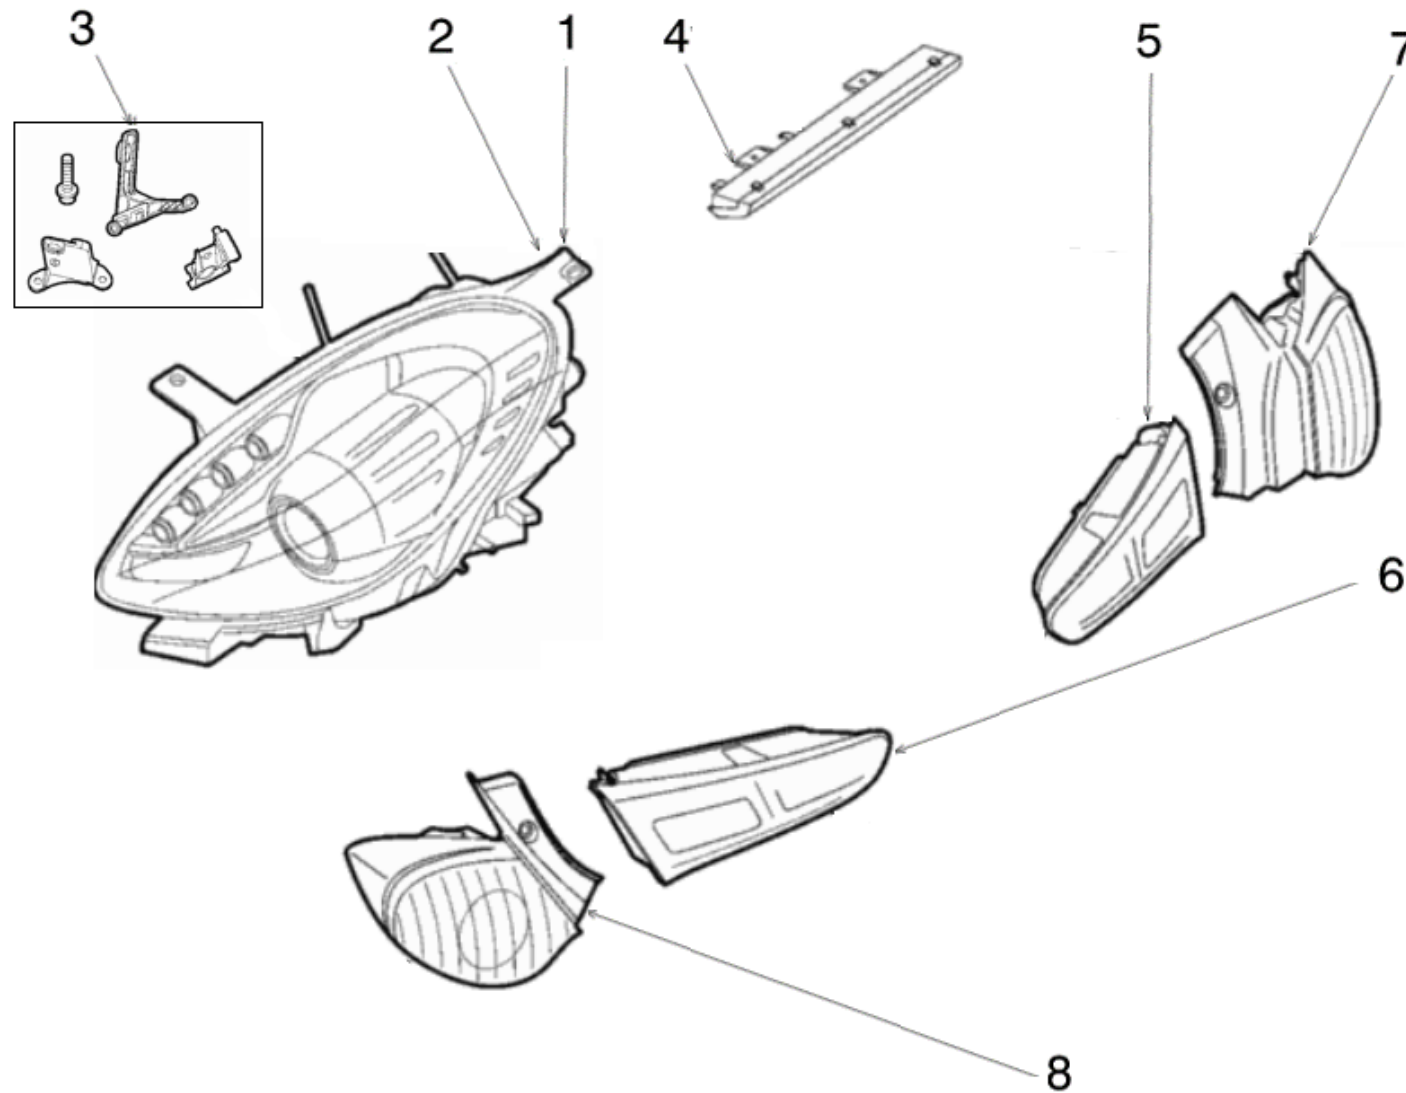

RF01-04-00491 FRONT SUSPENSION COMPLETE

Pos	Part no.	Description	Q.ty
1	50546573	FRONT LH LIGHT	1
2	50546567	FRONT RH LIGHT	1
3	50520261	FRONT LH LIGHT KIT	1
	50520260	FRONT RH LIGHT KIT	1
4	51925086	RAIN LIGHT	1
5	50531132	REAR RH BONNET LIGHT	1
6	50531133	REAR LH BONNET LIGHT	1
7	50513612	REAR RH LIGHT	1
8	50513613	REAR LH LIGHT	1