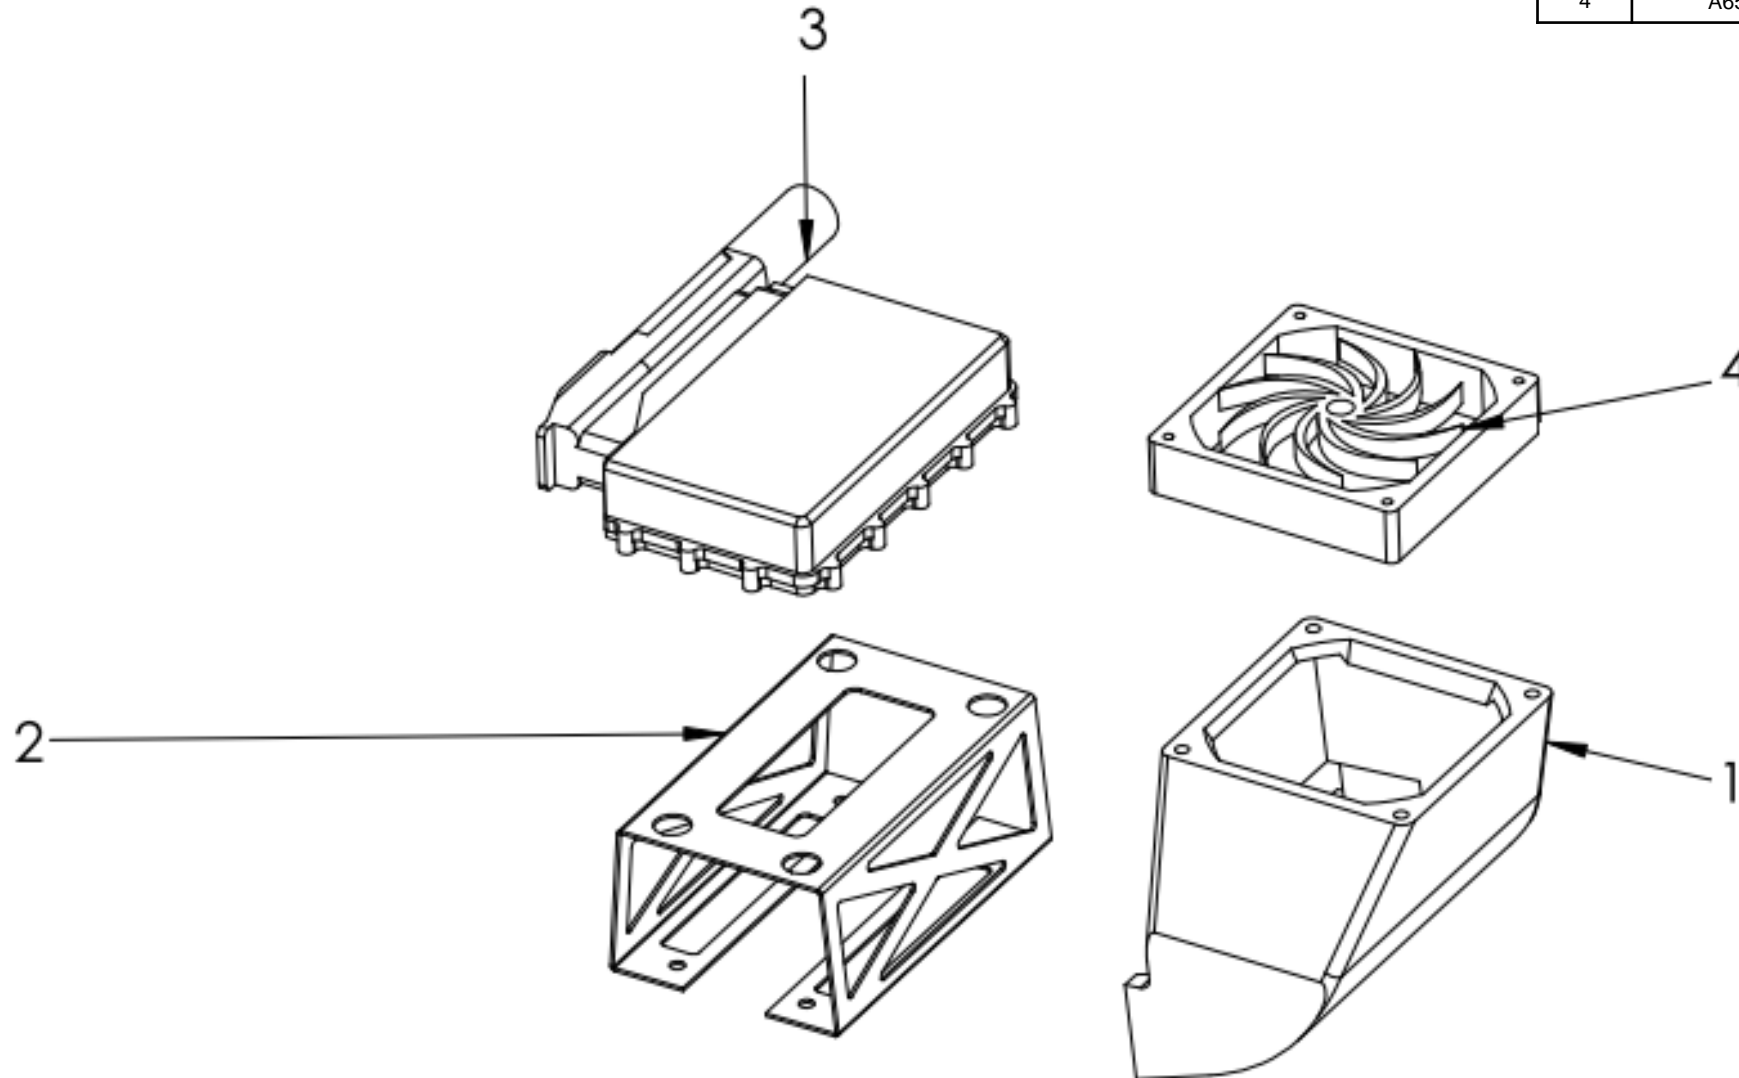

ELECTRONIC UNIT

Pos	Part no.	Description	Q.ty
1	RF02-16-10111	ECU COOLING DUCT	1
2	RF01-16-01017	ECU SUPPORT	1
3	RF01-16-01308	ECU	1
4	A656041	ECU COOLING FAN	1