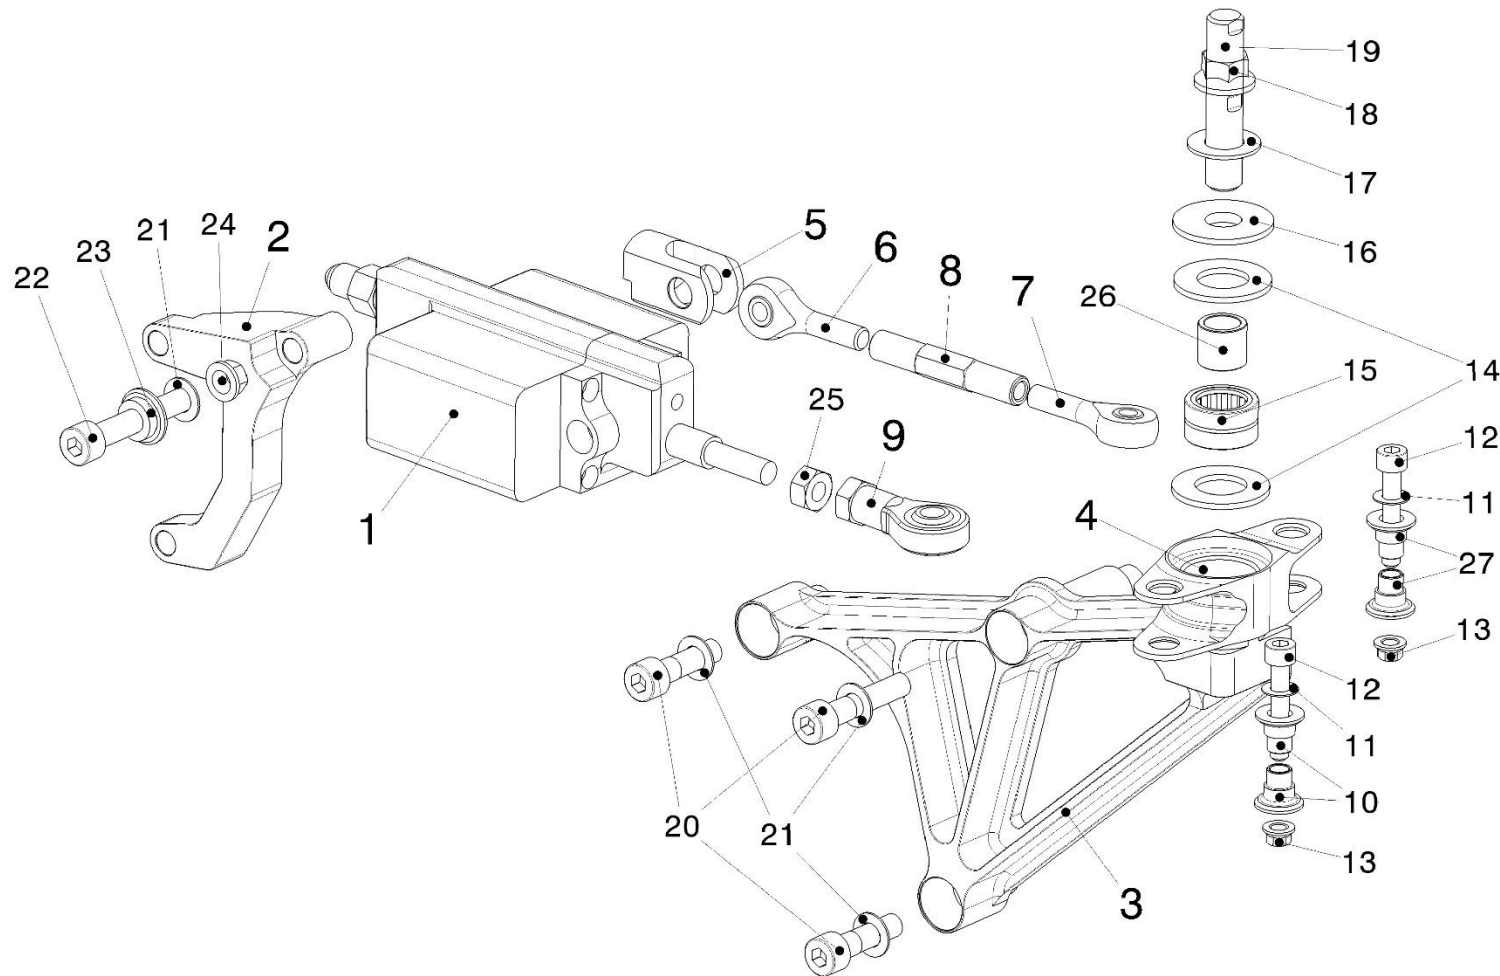

RF01-16-00940 COMPLETE GEARBOX ACTUATOR

Pos	Part no.	Description	Q.ty
1	RF01-16-00941	GEARBOX ACTUATOR	1
2	RF01-16-01050	GEARBOX ACTUATOR SUPPORT	1
3	RF01-16-01040	ROCKER SUPPORT	1
4	RF01-16-01042	ROCKER	1
5	RF01-16-00946	GEARBOX FORK	1
6	KAL 06 D	MALE LH BALL JOINT	1
7	KA 06 D	MALE RH BALL JOINT	1
8	RF01-16-01006	GEARBOX ACTUATOR ROD	1
9	KJ 08 D	FEMALE BALL JOINT	1
10	RF01-16-01048	ACTUATOR/ROCKER SPACER	2
11		HEX SOCKET SCREW M8 L40	3
12		BUTTON HEAD SCREW M6 L40	2
13		SELF LOCKING NUT M6	3
14	RF01-16-01044	TEFLON SPACER	2
15	RF01-16-01043	ROCKER BEARING	1
16	RF01-16-01046	ROCKER STUD SPACER	1
17		WASHER 12X24	1
18		NUT M12	1
19	RF01-16-01047	ROCKER STUD	1
20		HEX SOCKET M8 L30	2
21		KNURLED WASHER 8X16	3
22		HEX SOCKET M8 L50	1
23	RF01-16-01051	ACTUATOR/SUPPORT SPACER	1
24		SELF LOCKING NUT M8	1
25		NUT M8	1
26	RF01-16-01045	ROCKER BEARING INNER BUSHING	1
27	RF01-16-01049	GEARBOX/ROCKER SPACER	2
28	RF01-16-01052	GEARBOX FORK/ROD SPACER	2
29		HEX SOCKET SCREW M6 L26	1
30		GEARBOX FORK SCREW	1
31		NUT M6 RH	1
32		NUT M6 LH	1