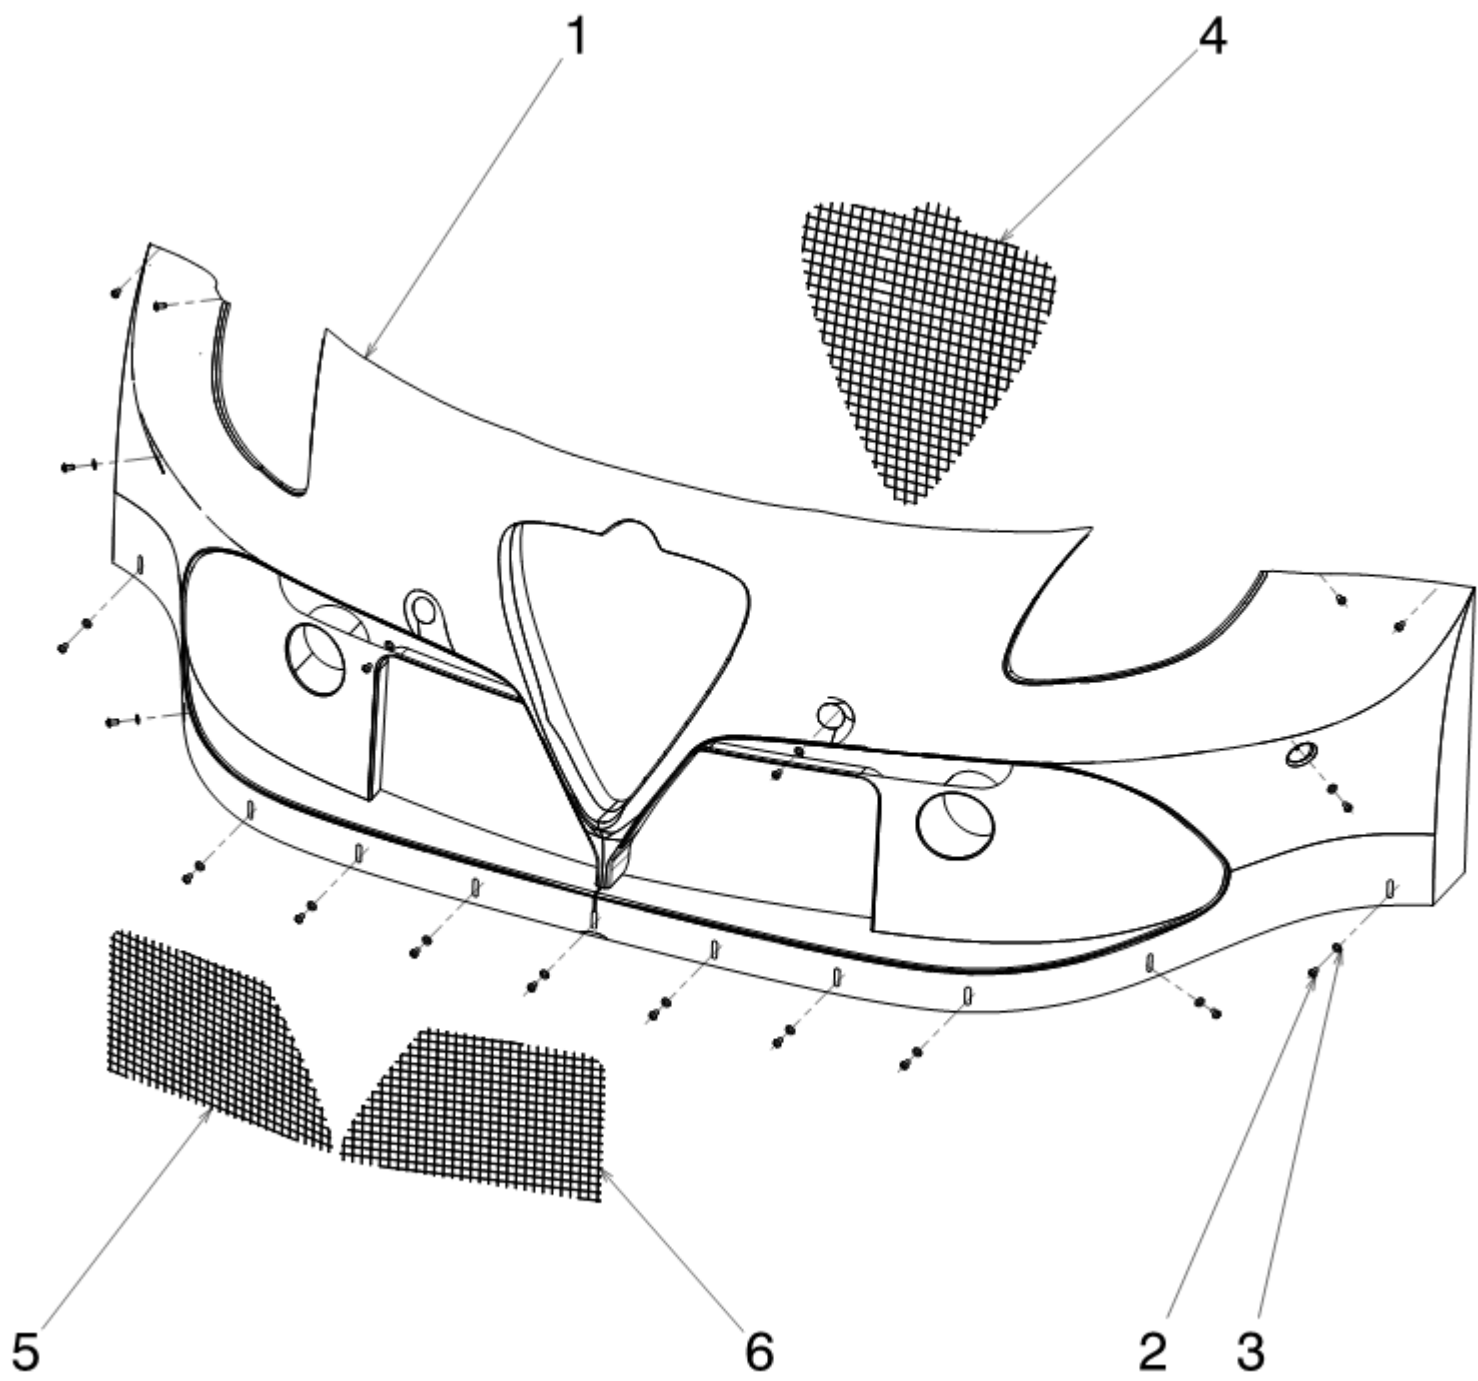

RF01-03-00454 FRONT BUMPER ASSY

Pos	Part no.	Description	Q.ty
1	RF01-03-00455	FRONT BUMPER	1
2	-	BUTTON HEAD BOLT M6X12	19
3	-	SPRING WASHER 6X12	15
4	RF01-03-01082	INTERCOOLER GRILL	1
5	RF01-03-01080	RADIATOR GRILL RH	1
6	RF01-03-01081	RADIATOR GRILL LH	1