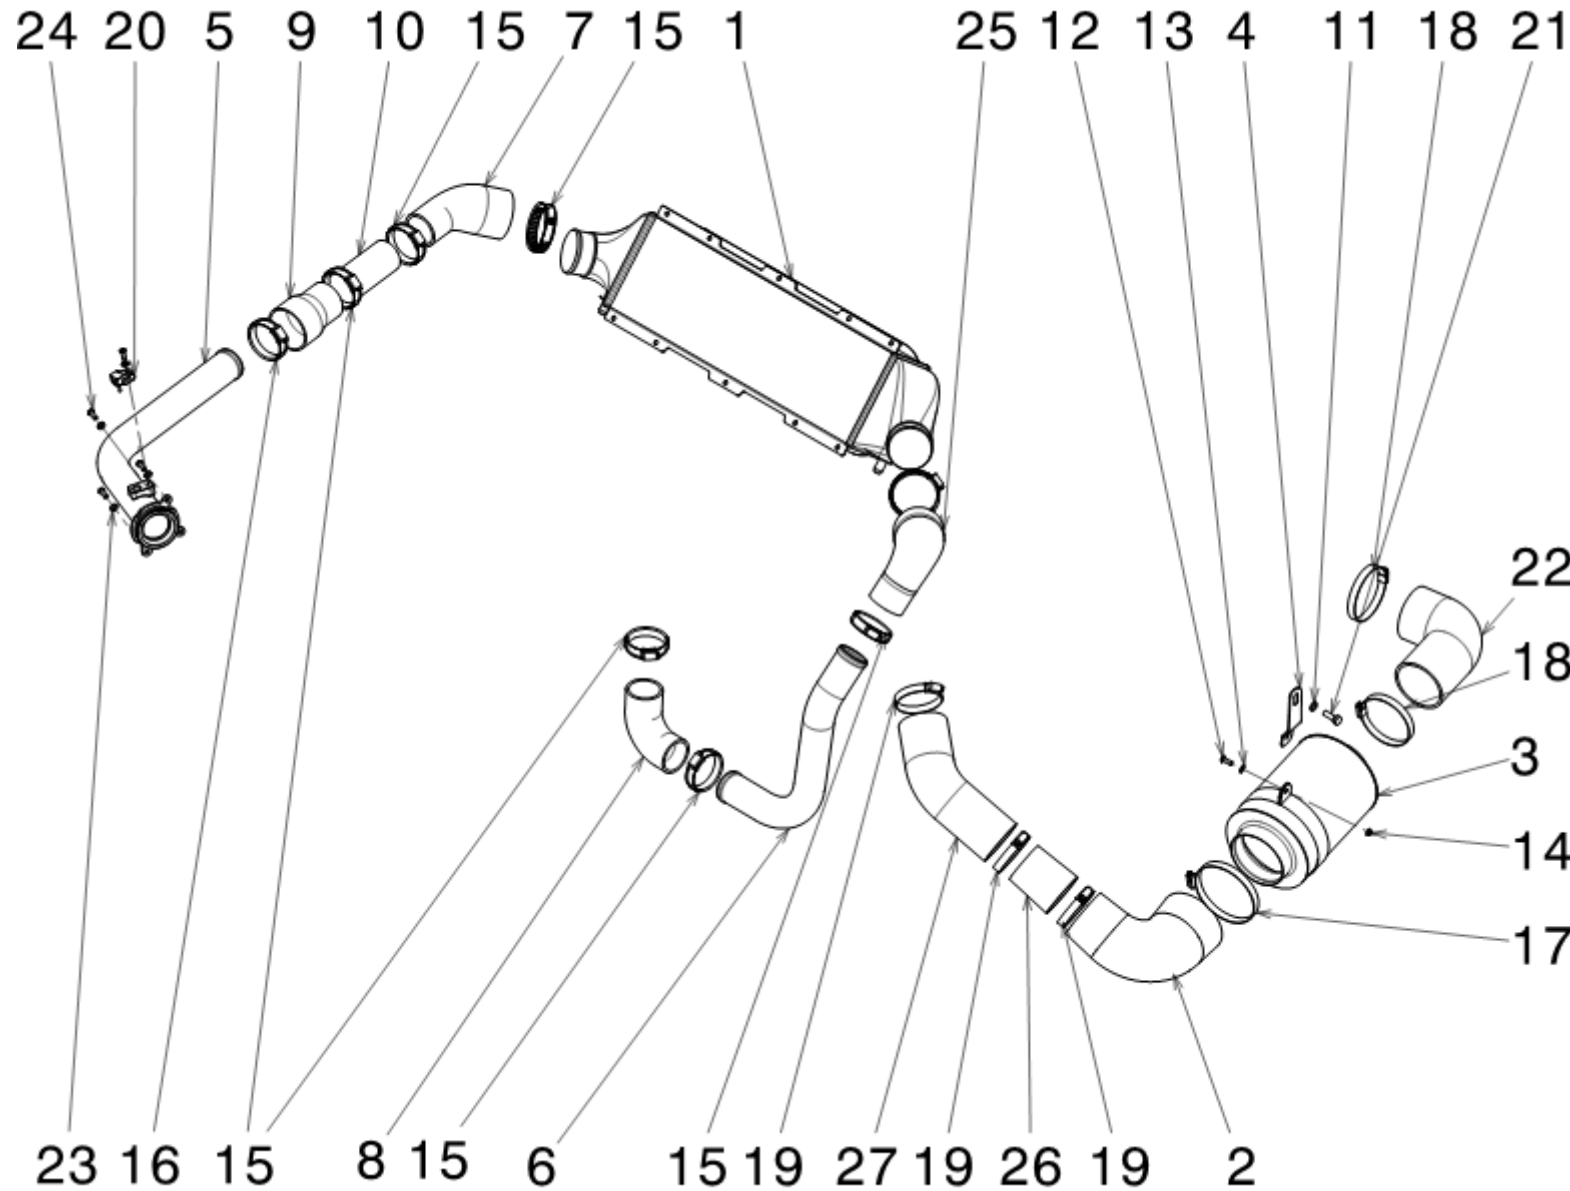

RF01-01-00641 ENGINE AIR INTAKE

Pos	Part no.	Description	Q.ty
1	RF01-01-00439	INTERCOOLER	1
2	R102-76	ADAPTER CURVE 90° SILICON 102-76	1
3	RF01-01-01034	FILTER HOUSING COMPLETE	1
4	RF01-01-00805	BRACKET AIR FILTER	1
5	RF01-01-00840	AIR PRESSURE PLUMBING INTERCOOLER-THROT	1
6	RF01-01-00484	AIR PRESSURE PLUMBING INTERCOOLER-TURBO	1
7	RF01-01-00945	CURVE 45° SILICON 57	1
8	RF01-01-00991	ADAPTER CURVE 90° SILICON 51-57	1
9	RF01-01-00957	ADAPTER SILICON 70-57	1
10	RF01-01-01045	AIR PRESSURE PLUMBING 45° DIAM57	1
11		SPRING WASHER 8X15	1
12		BUTTON SOCKET CAP SCREW M6X16	1
13		PLAIN WASHER 6X12	1
14		NUT ASTORI M6	1
15	5535065	CABLE TIES ABA 50-65	7
16	5536885	CABLE TIES ABA 58-85	1
17	FM87-102	CABLE TIES 87-112	1
18	ABA77-95	CABLE TIES ABA77-95	2
19	FM65-85	CABLE TIES FM65-85	3
20		AIR SENSOR BOSCH 02-81002845	1
21		HEX SCREW M8X25	1
22	RF01-01-00913	90° SILICON ELBOW D80	1
23		PLAIN WASHER 6X	4
24		BUTTON SOCKET CAP SCREW M6X ST	4
25	RF01-01-00990	ADAPTER CURVE 90 SILICON 57	1
26	RF02-01-00703	STRAIGHT ALUMINIUM REDUCER 76-70	1
27	A4570	CURVE 45 SILICON 70	1