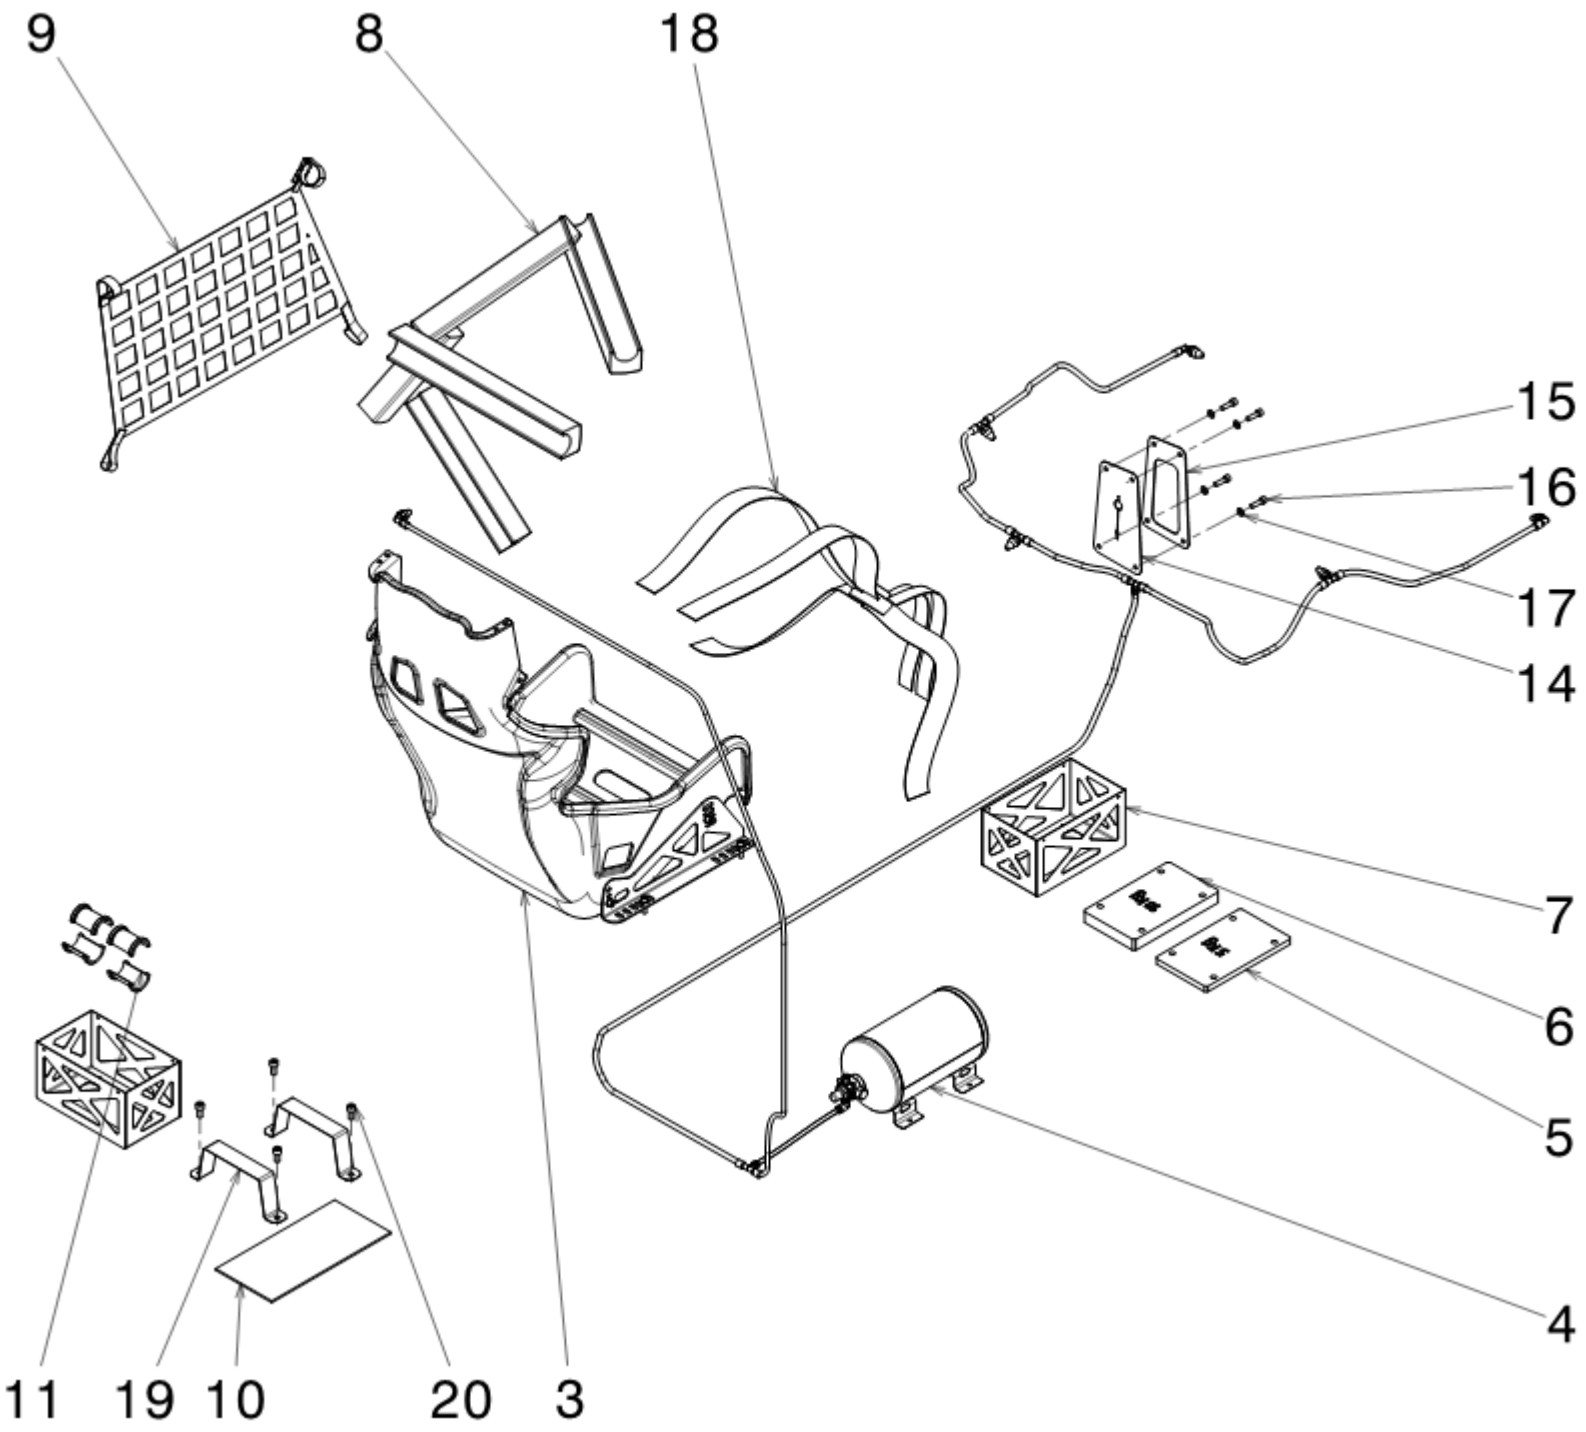

RF01-17-00669 INTERIOR EQUIPMENT

Pos	Part no.	Description	Q.ty
1	RF01-17-00967	DASHBOARD	1
2	RF01-17-01094	DASHBOARD COLUMN	2
3	RF01-18-00565	DRIVER SEAT ASSY	1
4	RF01-17-01040	EXTINGUISHING SYSTEM	1
5	RF01-17-00605	BALLAST 5KG	2
6	RF01-17-00610	BALLAST 10KG	2
7	RF01-17-00570	BALLAST BOX	2
8	AA115A	ROLLBAR PADDING	5
9	NA/1870/NT	WINDOW NET	1
10	RF01-17-01080	SUPPORT BATTERY	1
11	RF01-17-01070	SPACER BELT	4
12	30002603	FAN WINDSCREEN DEMISTING	1
13	RF01-17-00734	SUPPORT FAN WINDSCREEN DEMISTING	1
14	RF01-17-01201	SEALING BULKHEAD WIRING	1
15	RF01-17-01044	FAN PIPE DIAMETER 76	1
16	RF01-17-01048	DASHBOARD PIPE DIAMETER 41 RH	1
17	RF01-17-01049	DASHBOARD PIPE DIAMETER 41 LH	1
18	DA806F61	RACING SEAT BELT HARNESS RED	1
19	3Z1C62579B	BATTERY FIXING BRACKET	2
20		HEX SOCKET SCREW M10x1.5 L20	4