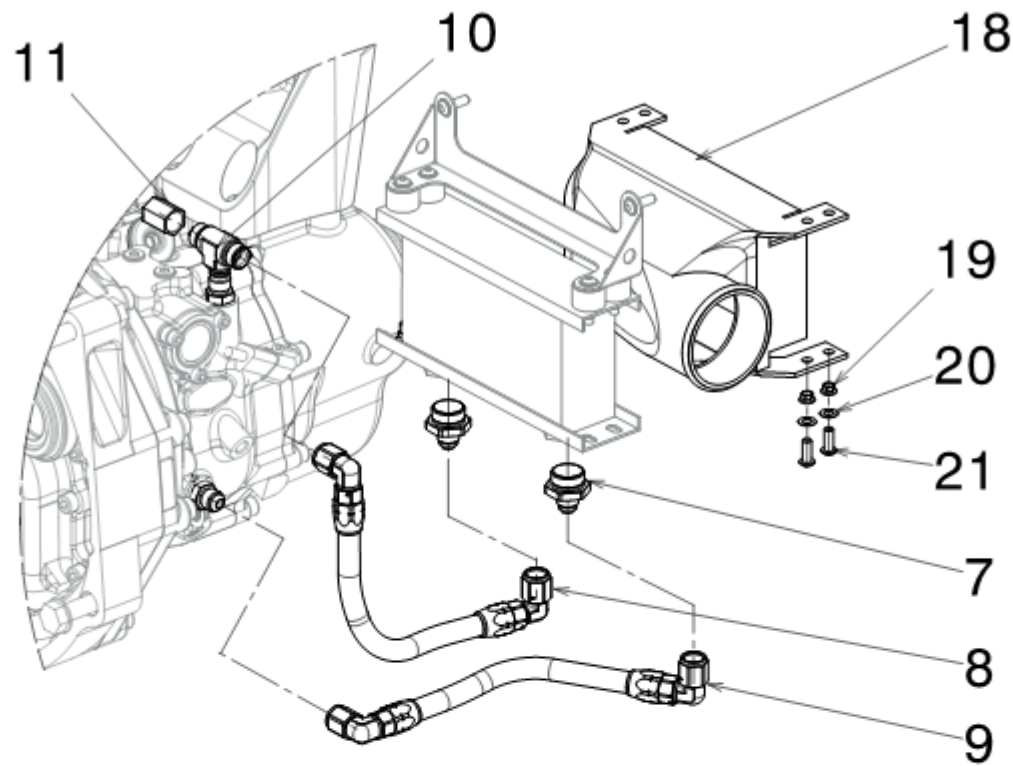

RF01-12-00716 GEARBOX ASSY

Pos	Part no.	Description	Q.ty
1	50-113-7612	GEARBOX RADIATOR	1
2	RF01-12-00961	BRACKET GEARBOX RADIATOR	1
3		BUTTON HEAD BOLT M6x20	2
4		BUTTON HEAD BOLT M6x16	4
5		SPRING WASHER 6x12	6
6		NUT ASTORI M6	4
7	ATEC 649-187	ADAPTERS RADIATOR	2
8	RF01-12-01035	PIPE OIL RADIATOR GEARBOX 1	1
9	RF01-12-01036	PIPE OIL RADIATOR GEARBOX 2	1
10		3-WAY MALE-FEMALE-MALE	1
11		JUNCTION	1
12	RF01-12-01037	PIPE OIL RADIATOR GEARBOX OPT	1
13	RF01-12-00968	JUNCTION DASH_6 FOR TEMPERATURE SENSOR	1
14	PT1000	TEMPERATURE SENSOR	1
15		COPPER WASHER 6X12	2
16		JUNCTION 90 DEG. FEMALE-FEMALE	1
17	RF01-12-01018	RUBBER SPACERS GEARBOX RADIATOR	4
18	RF02-09-01019	COOLING GEARBOX RADIATOR	1
19		NUT ASTORI M6	4
20		SPRING WASHER 6X12	4
21		BUTTON HEAD BOLT M6x16	4