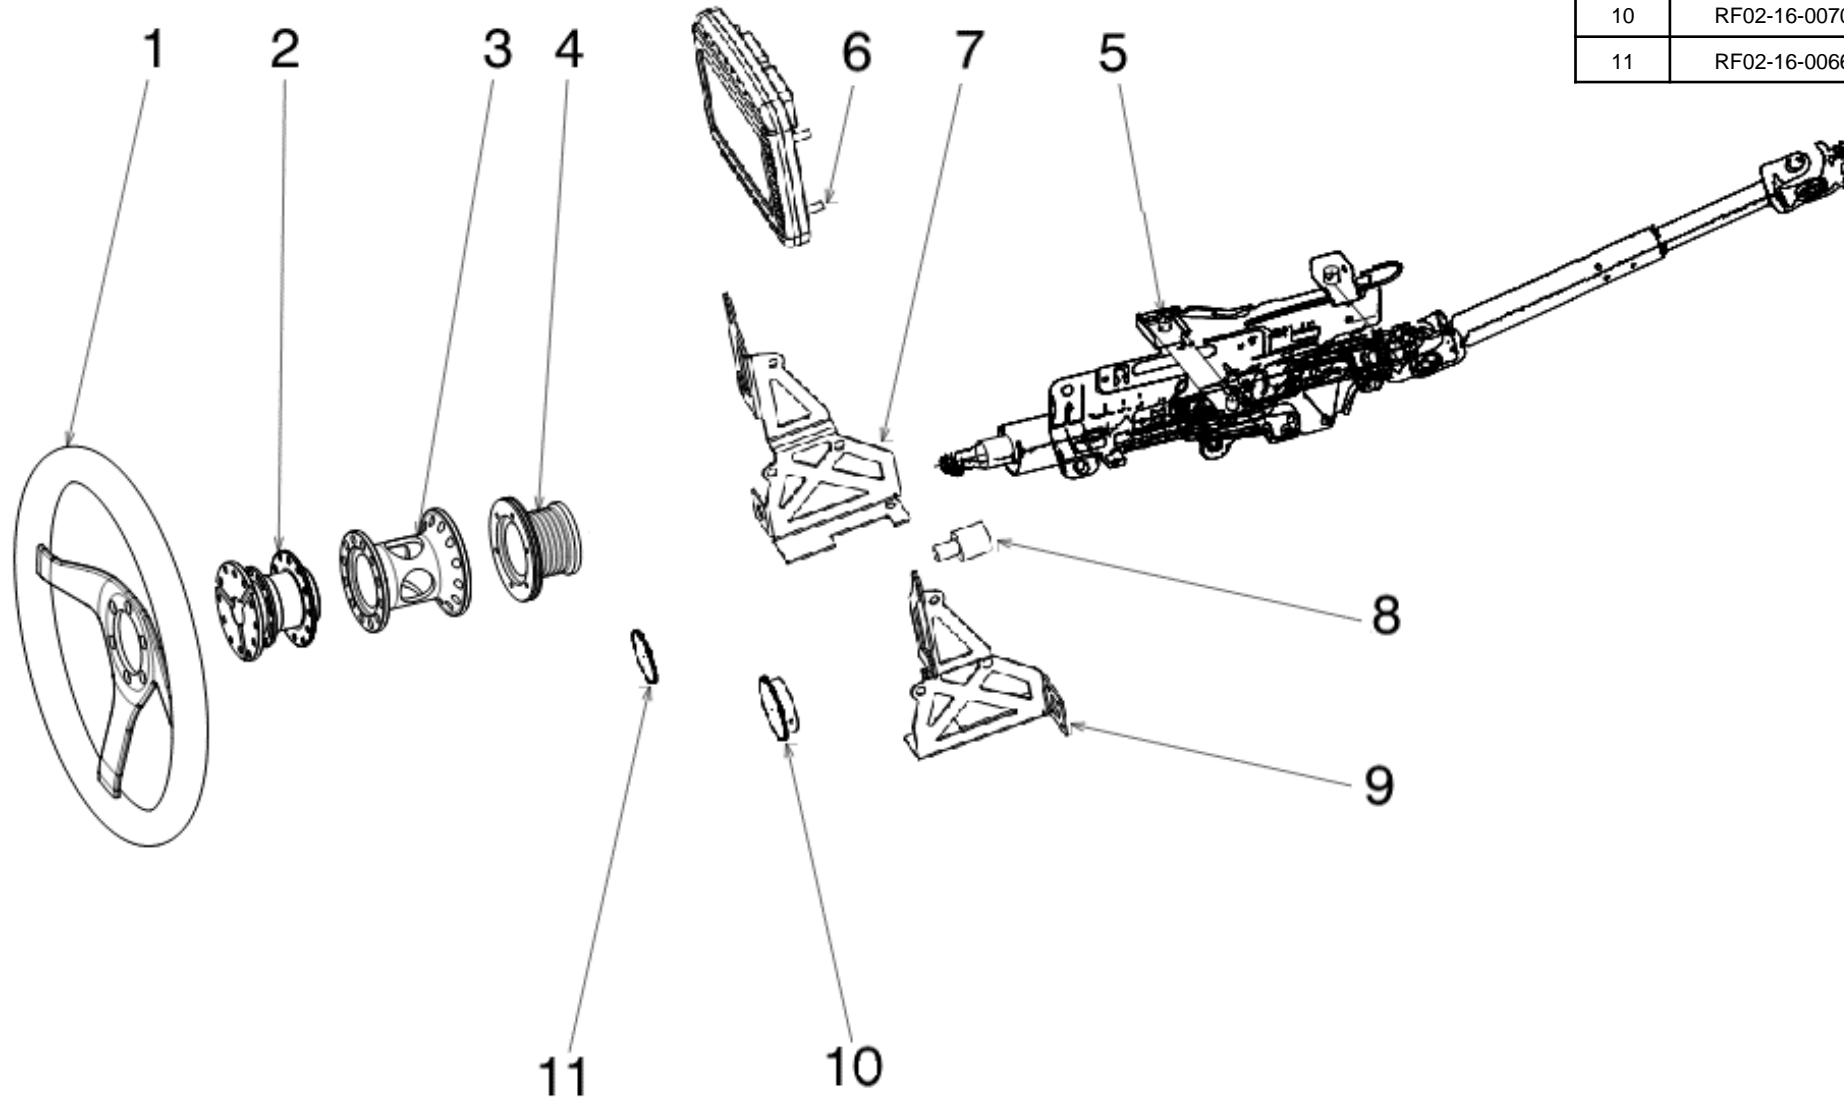

RF01-07-01065 STEERING SYSTEM ASSEMBLY

Pos	Part no.	Description	Q.ty
1	OD2042F	STEERING WHEEL OMP	1
2	ODS/020	QUICK RELEASE STEERING OMP	1
3	ODC023171	STEERING WHEEL SPACER OMP	1
4	OD1960	STEERING WHEEL HUB OMP	1
5	RF01-07-00490	STEERING COLUMN ASSY	1
6	RF01-16-00930	DASHBOARD DISPLAY	1
7	RF01-17-01027	DASH SUPPORT LH	1
8	RF02-16-10703	STEERING WHEEL ANGLE SENSOR	1
9	RF01-17-01028	DASH SUPPORT RH	1
10	RF02-16-00702	GEAR 50 SWA	1
11	RF02-16-00660	GEAR 60 SWA	1