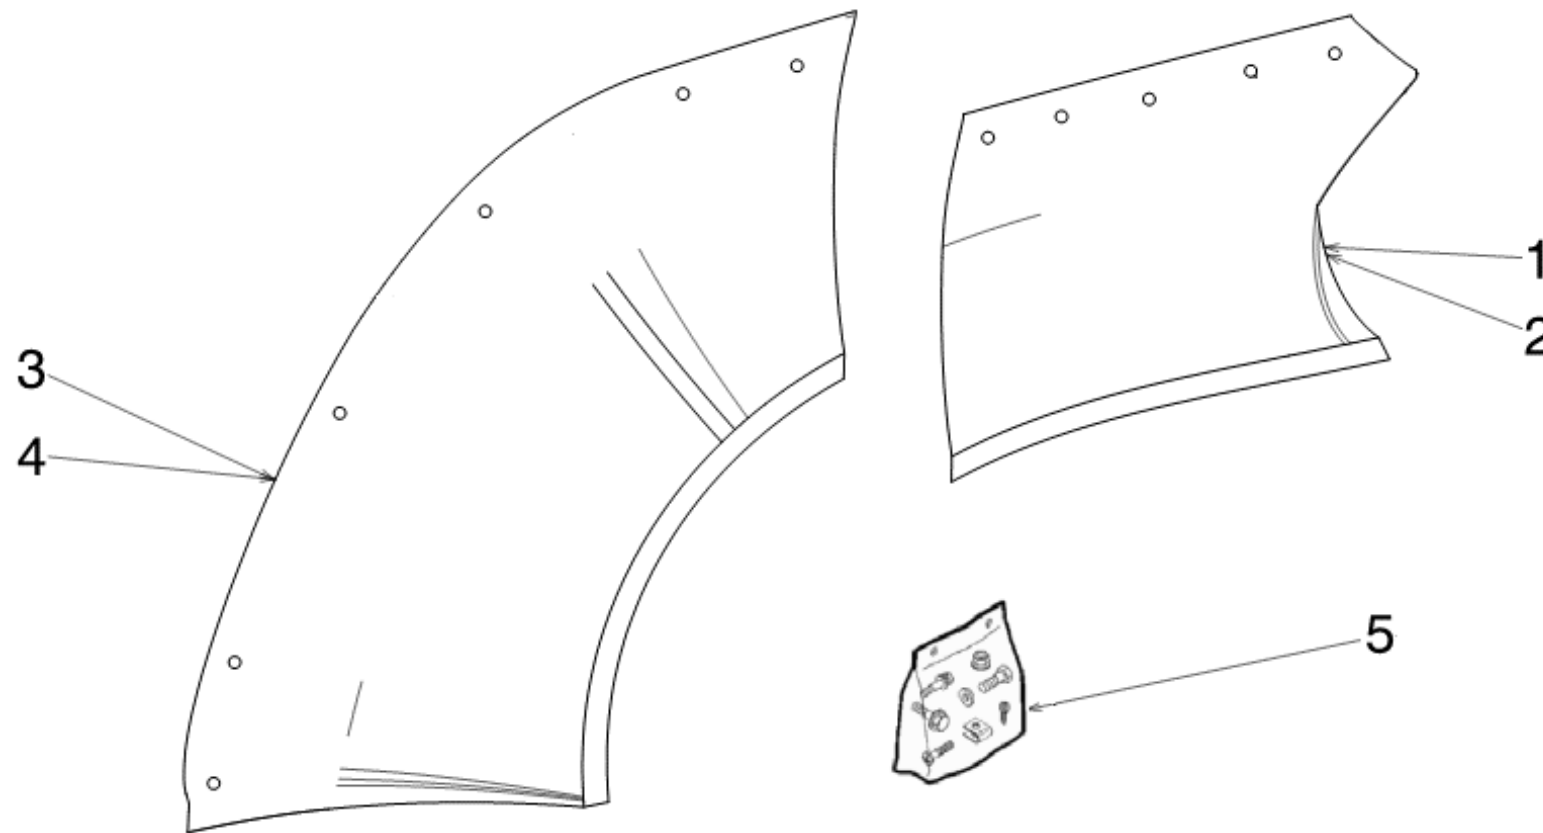

RF01-03-00449 REAR BODYSIDE WIDENING PNLS LH
RF01-03-00448 REAR BODYSIDE WIDENING PNLS RH

Pos	Part no.	Description	Q.ty
1	RF01-03-00451	LH BODYSIDE WIDENING PNL	1
2	RF01-03-00450	RH BODYSIDE WIDENING PNL	1
3	RF01-03-00881	LH RR DOOR WIDENING PNL	1
4	RF01-03-00882	RH RR DOOR WIDENING PNL	1
5		REAR WIDENING RIVETS KIT	1