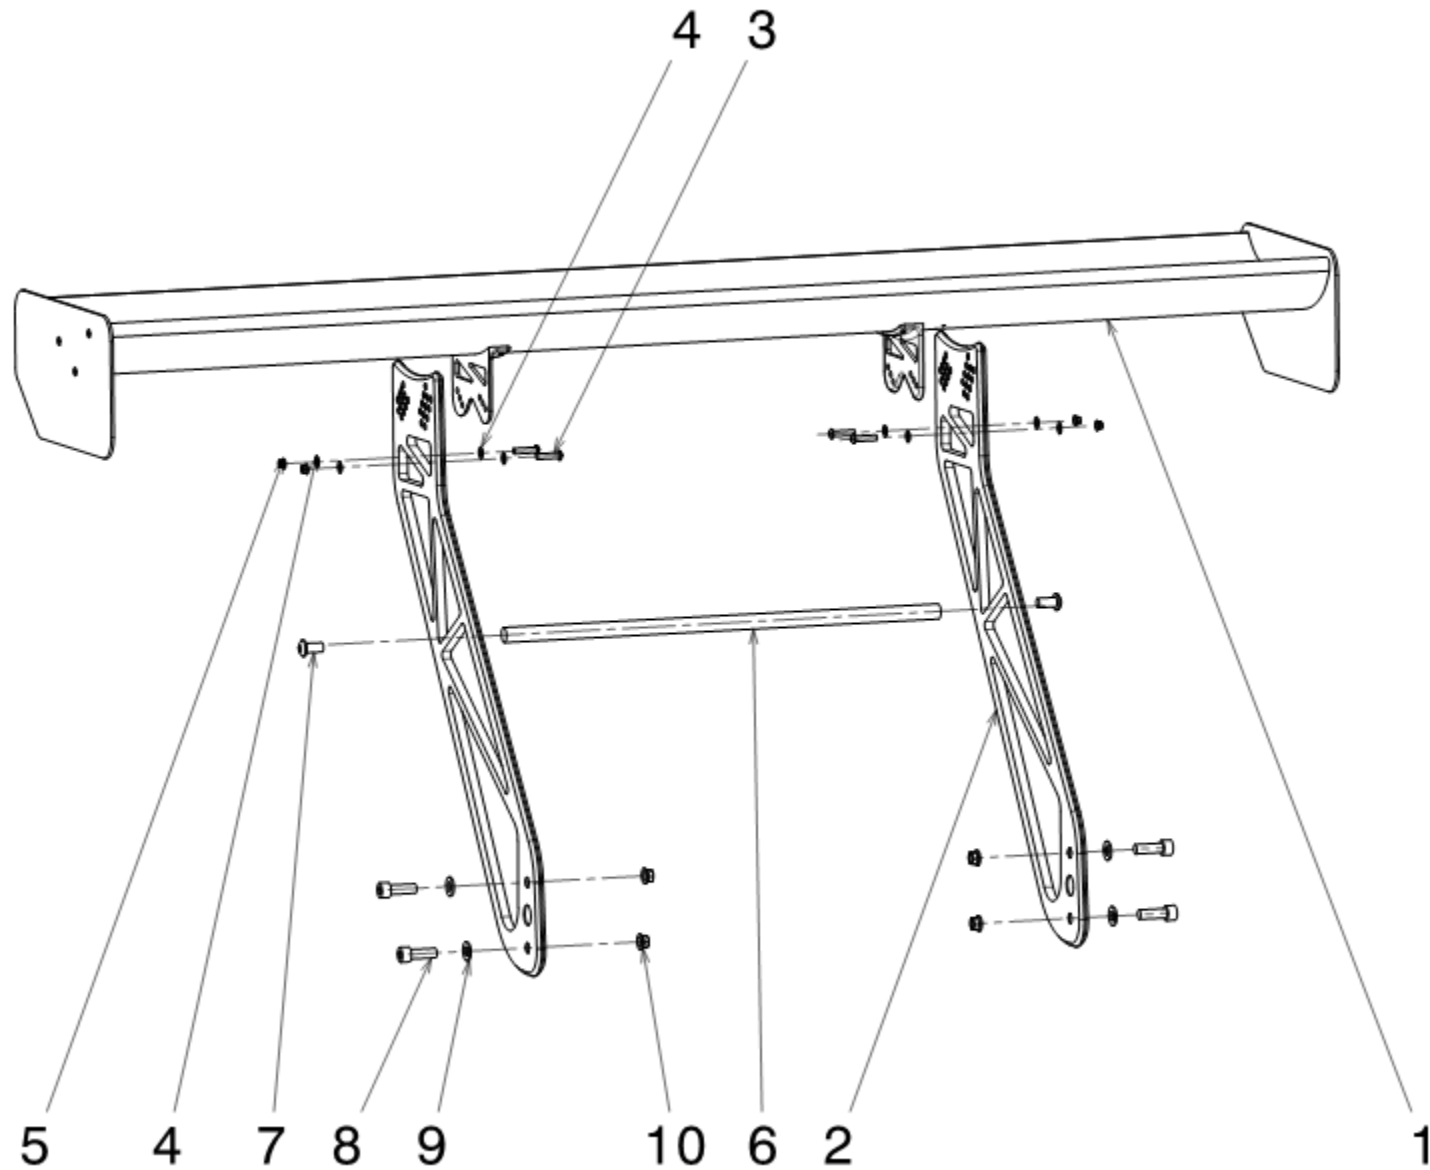

RF01-03-00424 REAR WING ASSY

Pos	Part no.	Description	Q.ty
1	RF01-03-00425	REAR WING COMPLETE	1
2	RF01-03-01046	PYLON EVO	2
3	-	BUTTON HEAD BOLT M6x1 L25	4
4	-	SPRING WASHER	8
5	-	NUT ASTORI M6	4
6	RF01-03-01047	REINFORCEMENT PYLON	1
7	-	BUTTON HEAD BOLT M10 L25	2
8		HEX SOCKET SCREW M10X1.5 L30	4
9		PLAIN WASHER M10	4
10		NUT ASTORI M10	4