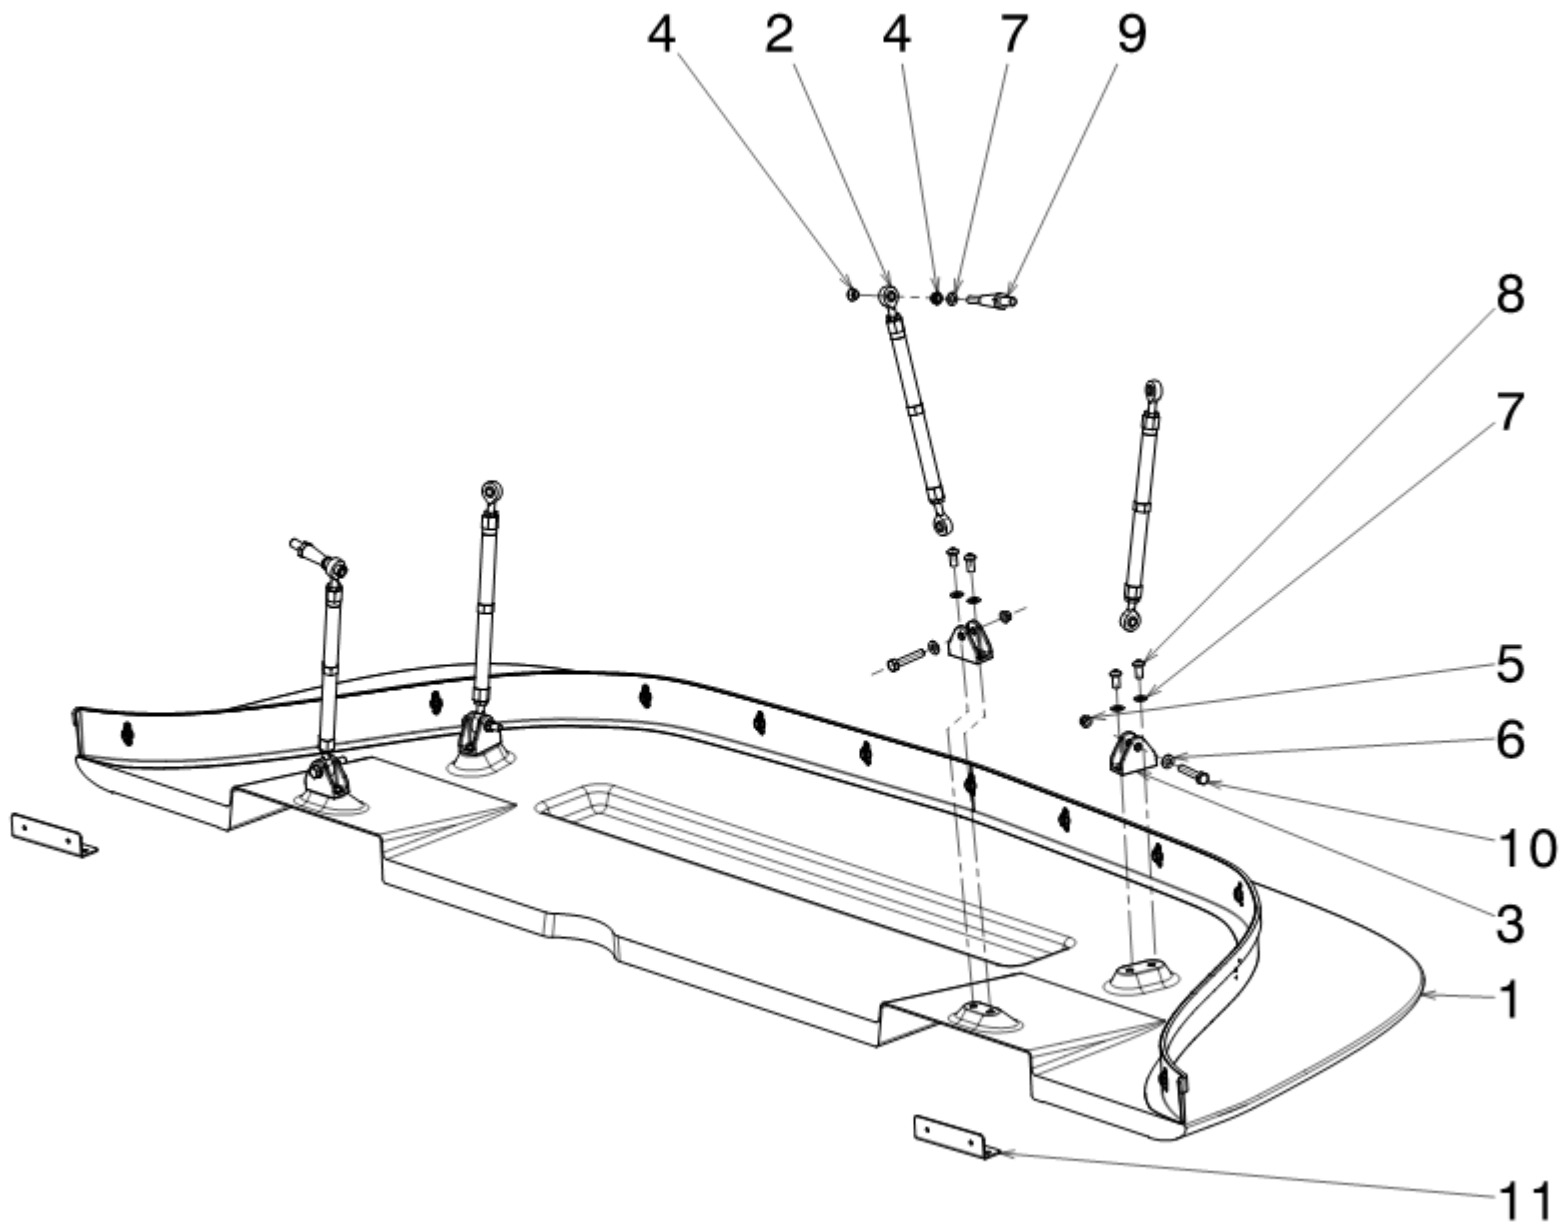

RF01-03-00431 SPLITTER ASSY

Pos	Part no.	Description	Q.ty
1	RF01-03-00432	SPLITTER	1
2	RF01-03-00780	SPLITTER ADJUS. ROD ASSEMBLY	4
3	RF01-03-00774	SPLITTER DAMPER BRACKET	4
4	RF01-06-00730	REAR BUSHING ARB	4
5	-	ASTORI NUT M8	4
6	-	PLANE WASHER 8X16	4
7	-	SPRING WASHER 8X15	10
8	-	HEX SOCKET SCREW M8X16	8
9	RF01-03-00819	SPLITTER ADJUS. ROD ASSEMBLY CONICAL PIN	2
10	-	NAS M8X1.25 L40 PARTIALLY THREADED	4
11	RF01-03-01102	SPLITTER/FRONT WHEEL ARCH BRACKET	2