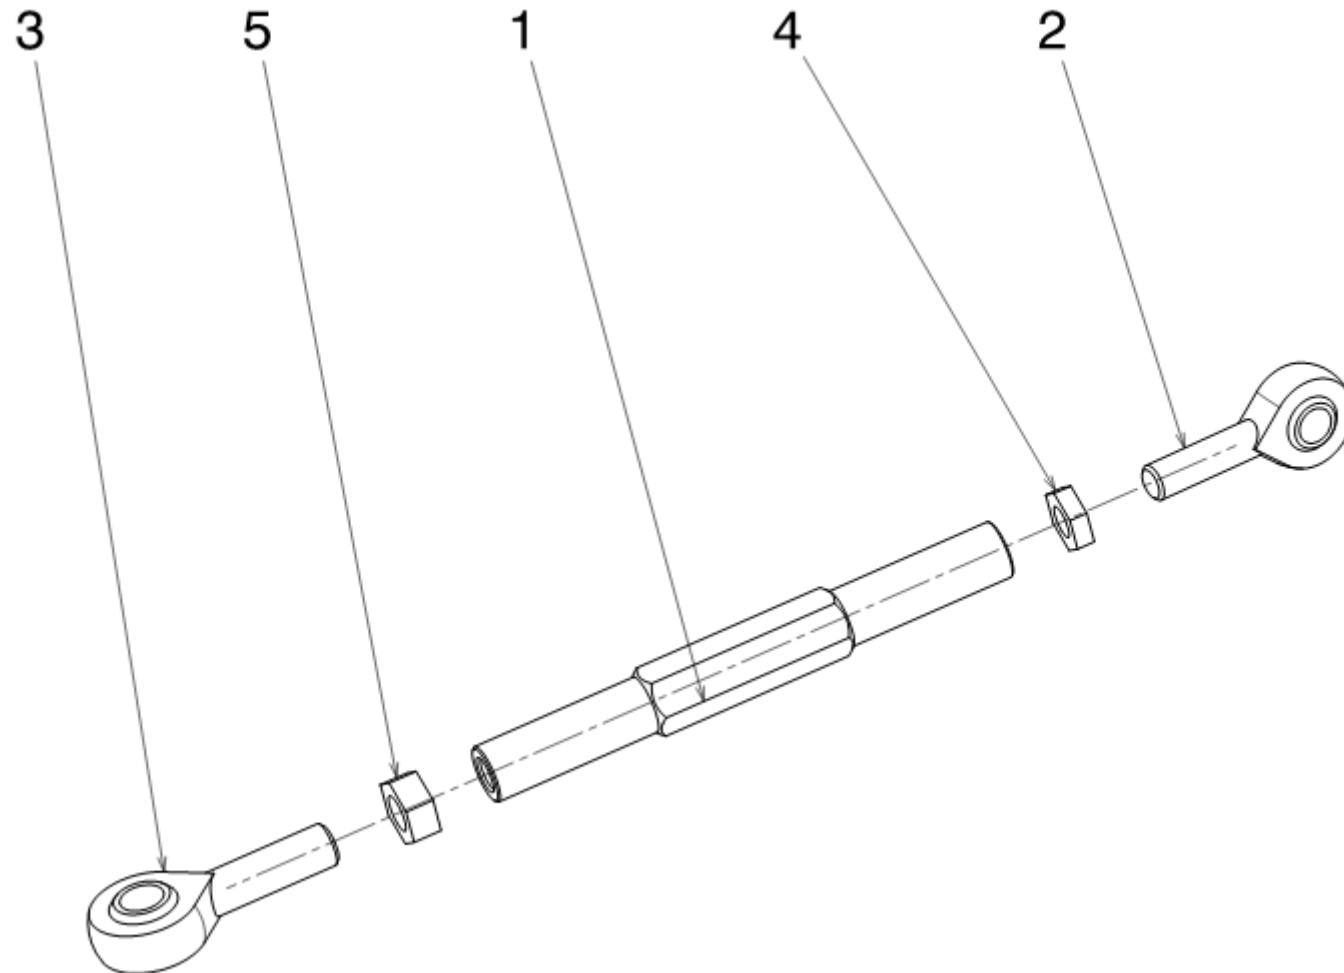

RF01-12-00552 TIE ANTITORQUE ASSY

Pos	Part no.	Description	Q.ty
1	RF01-12-00551	TIE ANTITORQUE	1
2	KAL 10 D	MALE BALL JOINT M10 LEFT	1
3	KA 12 D	MALE BALL JOINT M12	1
4		NUT M10x1,50 LH	1
5		NUT M12x1,75	1