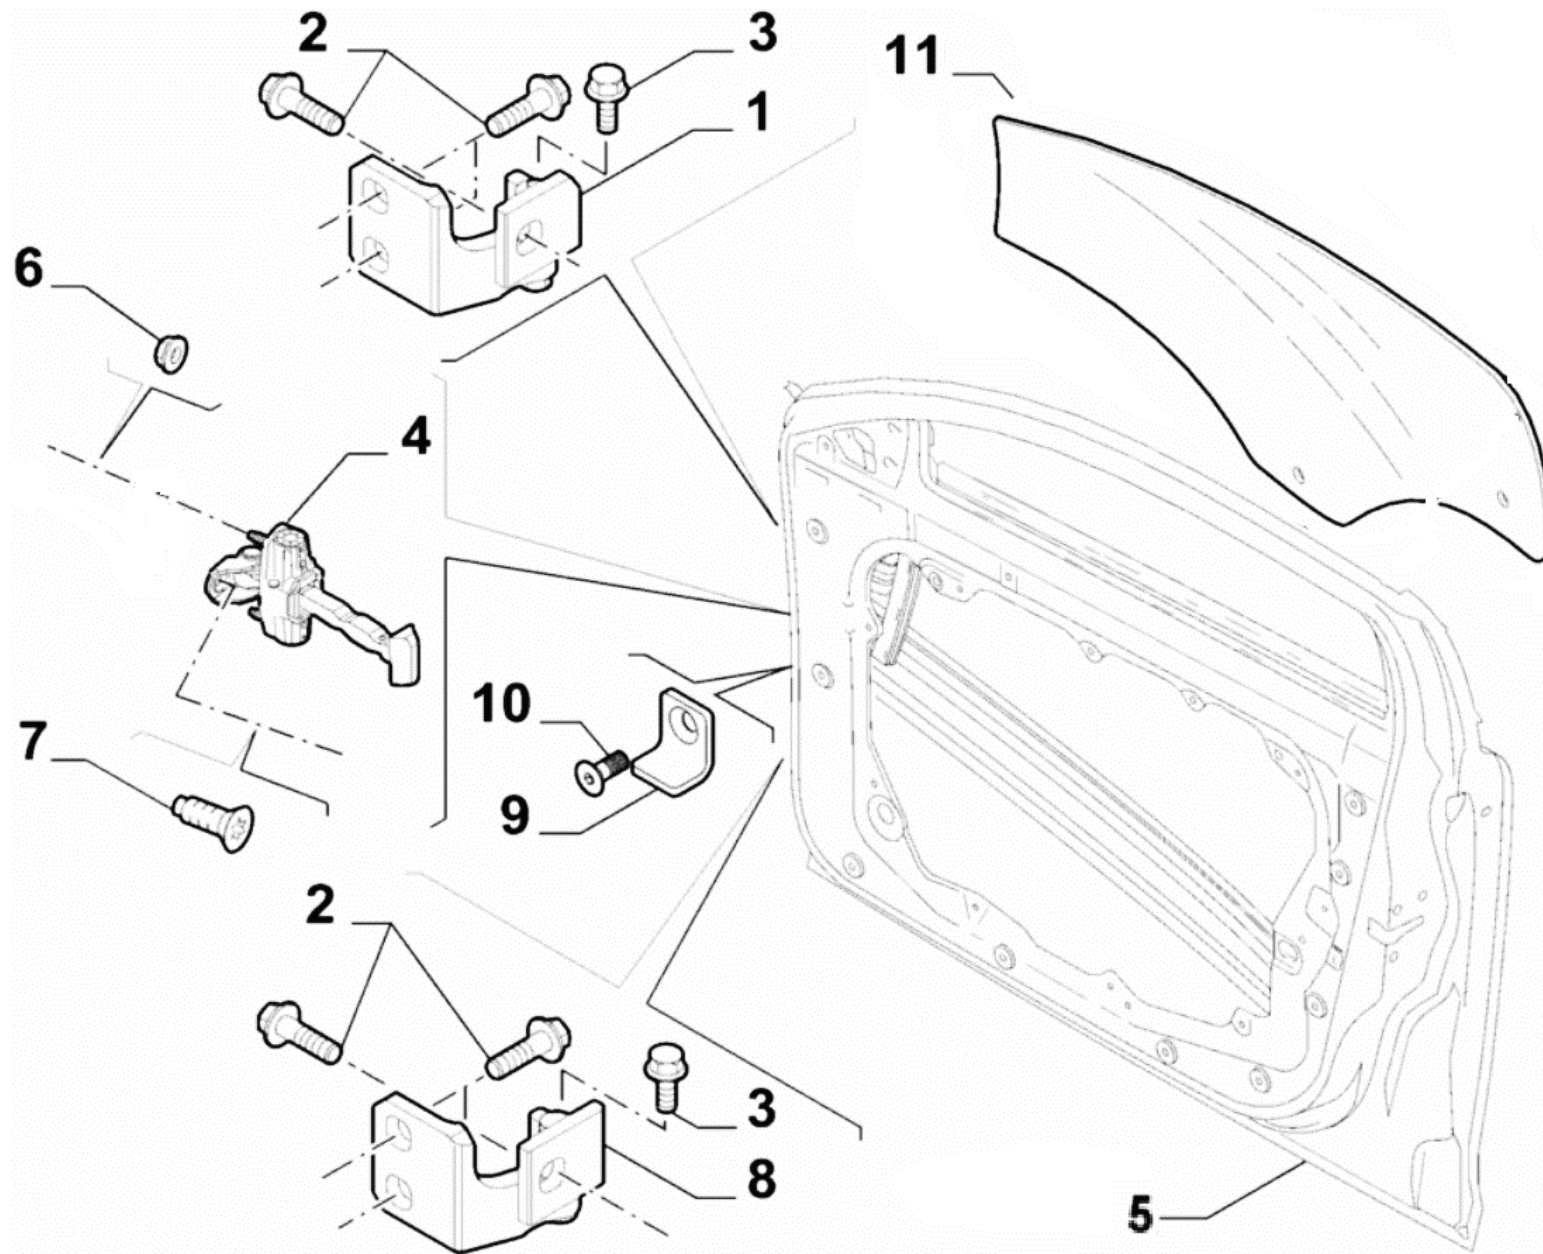

RF01-03-00718 FRONT RH DOOR
RF01-03-00719 FRONT LH DOOR

Pos	Part no.	Description	Q.ty
1	50525345	FRONT RIGHT DOOR UPPER JOINT	1
	50525347	FRONT LEFT DOOR UPPER JOINT	1
2	18754324	JOINT SCREW M10	4+4
3	50520124	JOINT UPPER SCREW M8	2+2
4	50509843	FRONT DOOR ROD	1+1
5	50509165	FRONT RH DOOR	1
	50509245	FRONT LH DOOR	1
6	12578118	FRONT DOOR ROD NUT	2+2
7	51876148	FRONT DOOR ROD SCREW	1+1
8	50525346	FRONT RIGHT DOOR LOWER JOINT	1
	50525348	FRONT LEFT DOOR LOWER JOINT	1
9	50509495	BRACKET	1+1
10	60681298	SCREW M8	1+1
11	50529951	FRONT RH WINDOW	1
	50529953	FRONT LH WINDOW	1