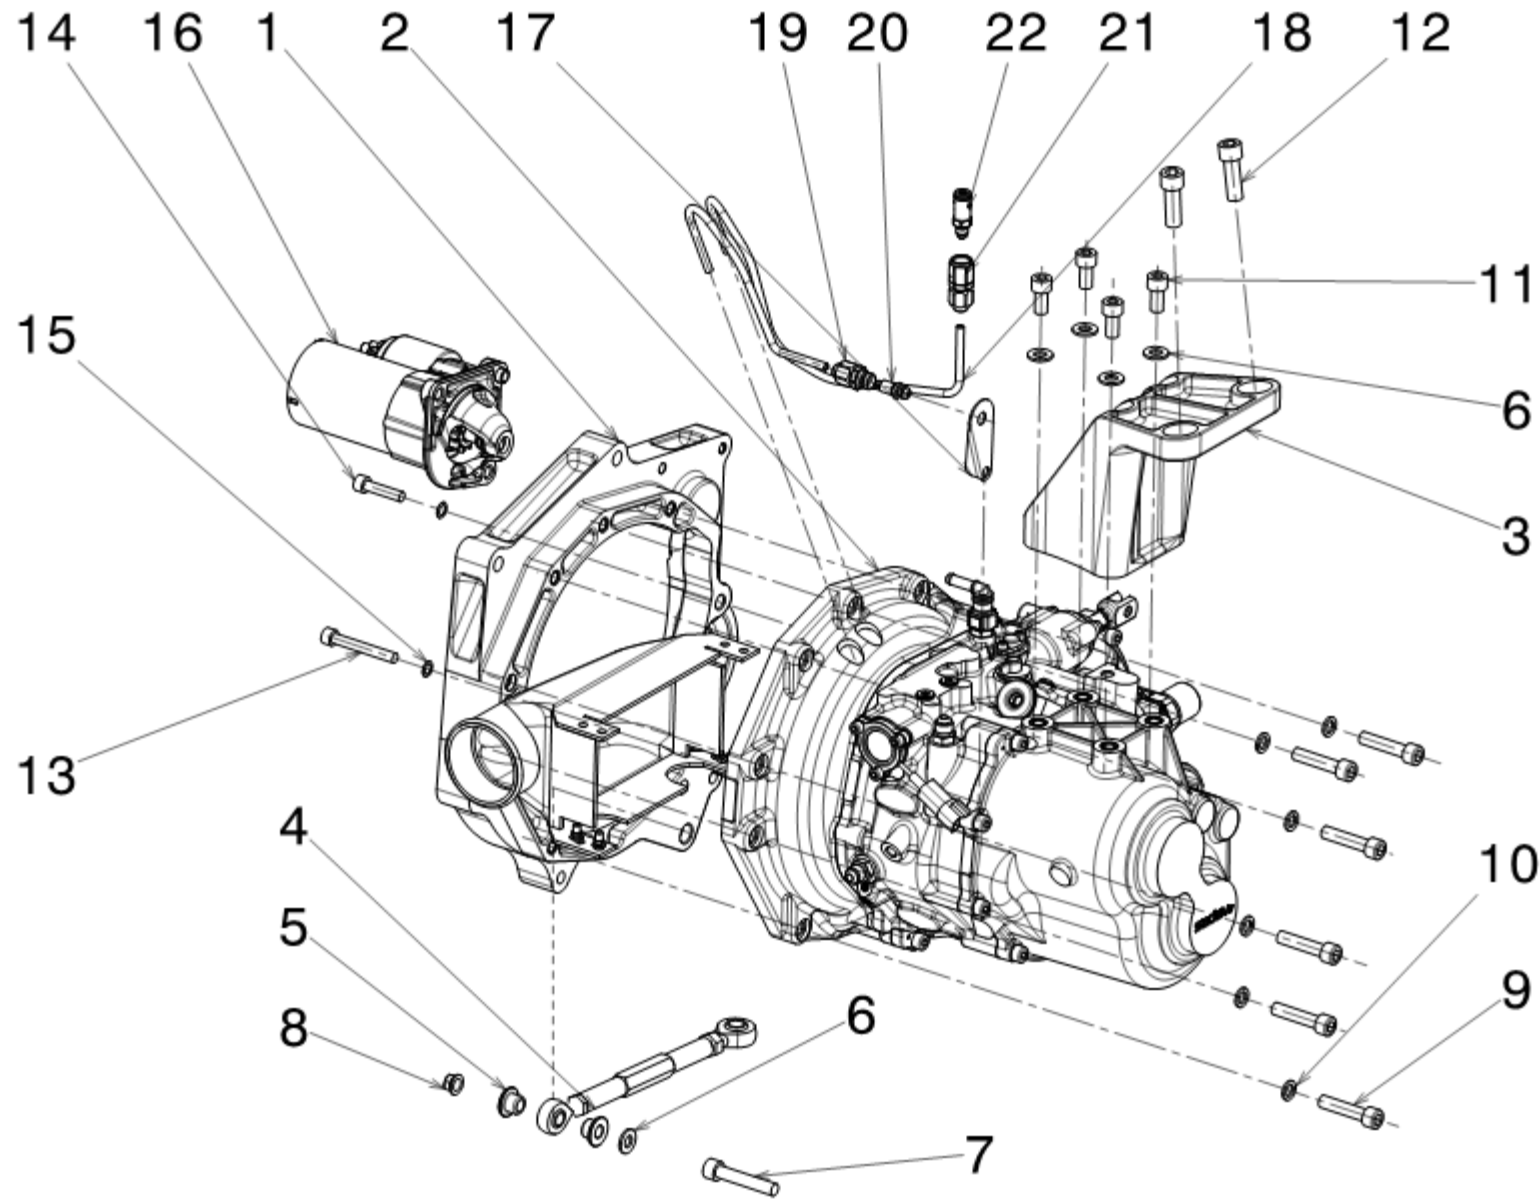

RF01-12-00716 GEARBOX ASSY

Pos	Part no.	Description	Q.ty
1	RF01-12-00544	BELL HOUSING	1
2	BV ST82-14	GEARBOX SADEV	1
3	RF01-12-00816	GEARBOX SUPPORT	1
4	RF01-12-00552	TIE ANTITORQUE ASSY	1
5	RF01-12-00553	BUSHING ANTITORQUE	2
6		PLAIN WASHER 10X20	5
7		HEX SCREW M10X1.25X55	1
8		ASTORI NUT M10X1.25	1
9		HEX SOCKET SCREW M10x1.25 L40	6
10		PLANE WASHER 10X16	6
11		HEX SOCKET SCREW M10X20	4
12		HEX SOCKET SCREW M12X1.25 L35	2
13		HEX SOCKET SCREW M8X60	1
14		HEX SOCKET SCREW M8 L40	1
15		TOOTHED WASHER 8X13	2
16		STARTER MOTOR ASSY	1
17	RF01-12-01077	BRACKET BLEED CLUTCH	1
18		PIPE DASH 3	2
19		THREADED DASH3	1
20		BLEED NIPPLE CLUTCH	1
21	ATEC 642-100	THREADED DASH3	1
22	SPH03-1652-BA	THREADED FEMALE STAUBLI	1