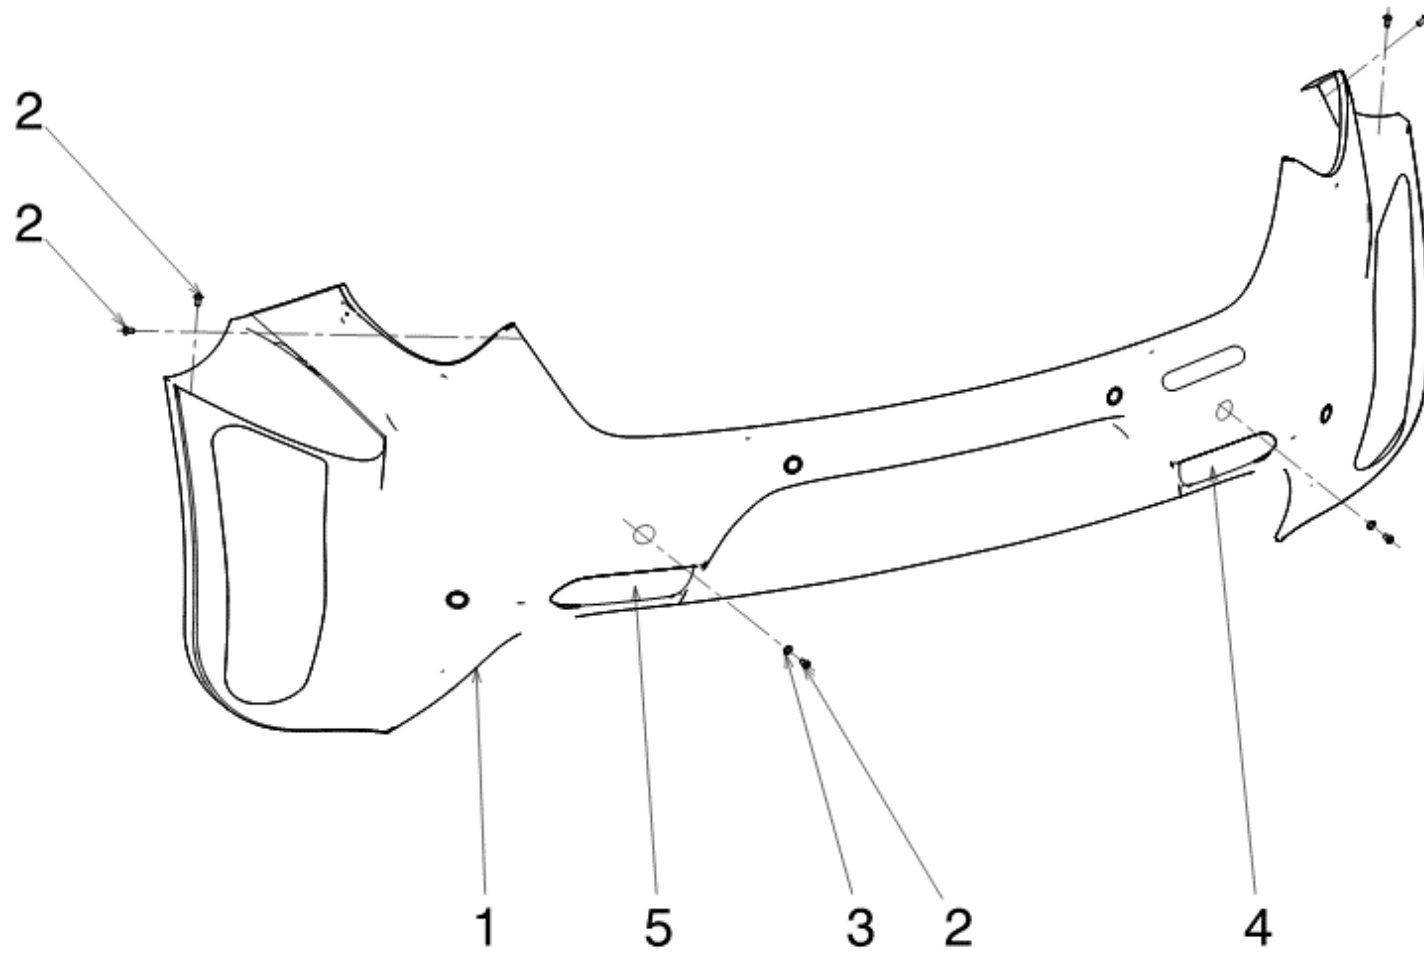

RF01-03-00446 REAR BUMPER ASSY

Pos	Part no.	Description	Q.ty
1	RF01-03-00447	REAR BUMPER	1
2	-	BUTTON HEAD BOLT M6X12	6
3	-	SPRING WASHER 6X12	2
4	50522975	REFLECTOR RH	1
5	50522974	REFLECTOR LH	1