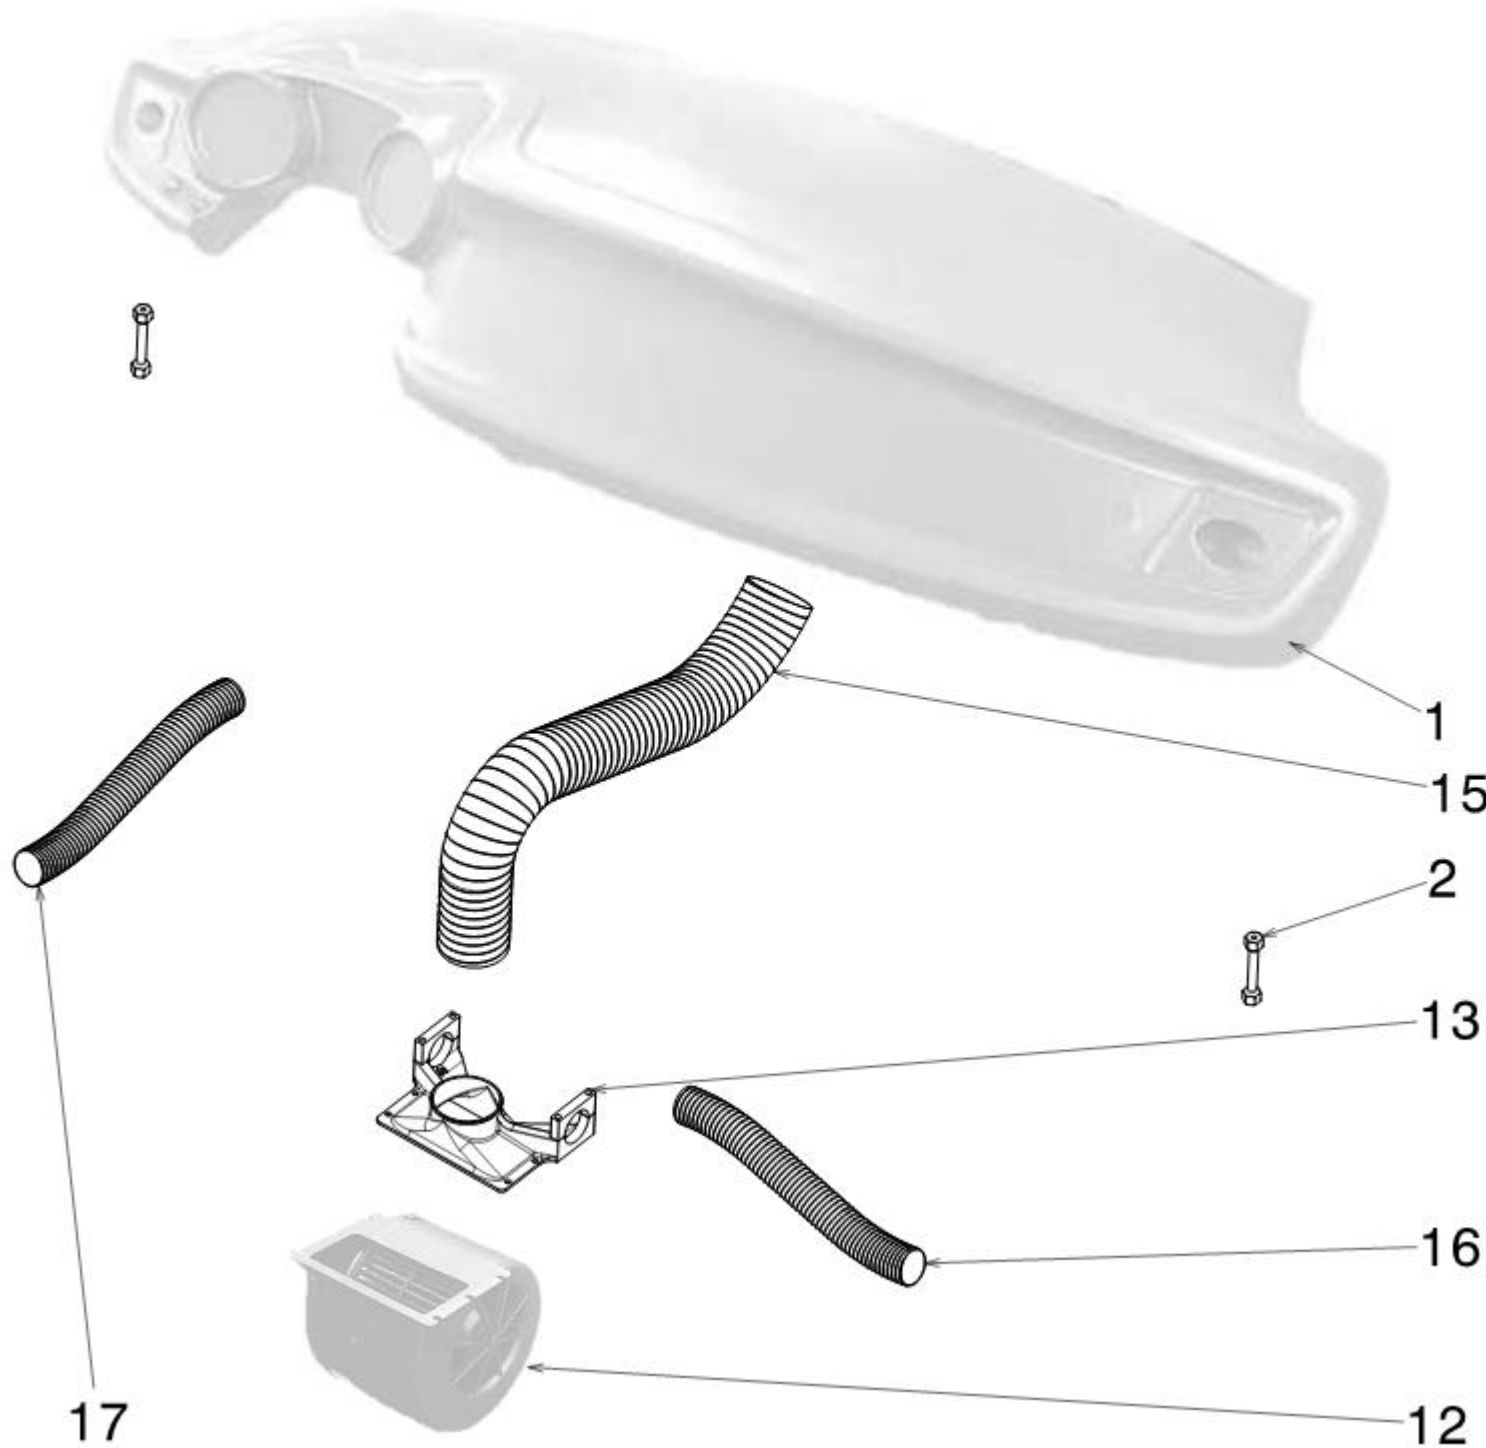

RF01-17-00669 INTERIOR EQUIPMENT

Pos	Part no.	Description	Q.ty
1	RF01-17-00967	DASHBOARD	1
2	RF01-17-01094	DASHBOARD COLUMN	2
3	RF01-18-00565	DRIVER SEAT ASSY	1
4	RF01-17-01040	EXTINGUISHING SYSTEM	1
5	RF01-17-00605	BALLAST 5KG	2
6	RF01-17-00610	BALLAST 10KG	2
7	RF01-17-00570	BALLAST BOX	2
8	AA115A	ROLLBAR PADDING	5
9	NA/1870/NT	WINDOW NET	1
10	RF01-17-01080	SUPPORT BATTERY	1
11	RF01-17-01070	SPACER BELT	4
12	30002603	FAN WINDSCREEN DEMISTING	1
13	RF01-17-00734	SUPPORT FAN WINDSCREEN DEMISTING	1
14	RF01-17-01201	SEALING BULKHEAD WIRING	1
15	RF01-17-01044	FAN PIPE DIAMETER 76	1
16	RF01-17-01048	DASHBOARD PIPE DIAMETER 41 RH	1
17	RF01-17-01049	DASHBOARD PIPE DIAMETER 41 LH	1
18	DA806F61	RACING SEAT BELT HARNESS RED	1
19	3Z1C62579B	BATTERY FIXING BRACKET	2
20		HEX SOCKET SCREW M10x1.5 L20	4