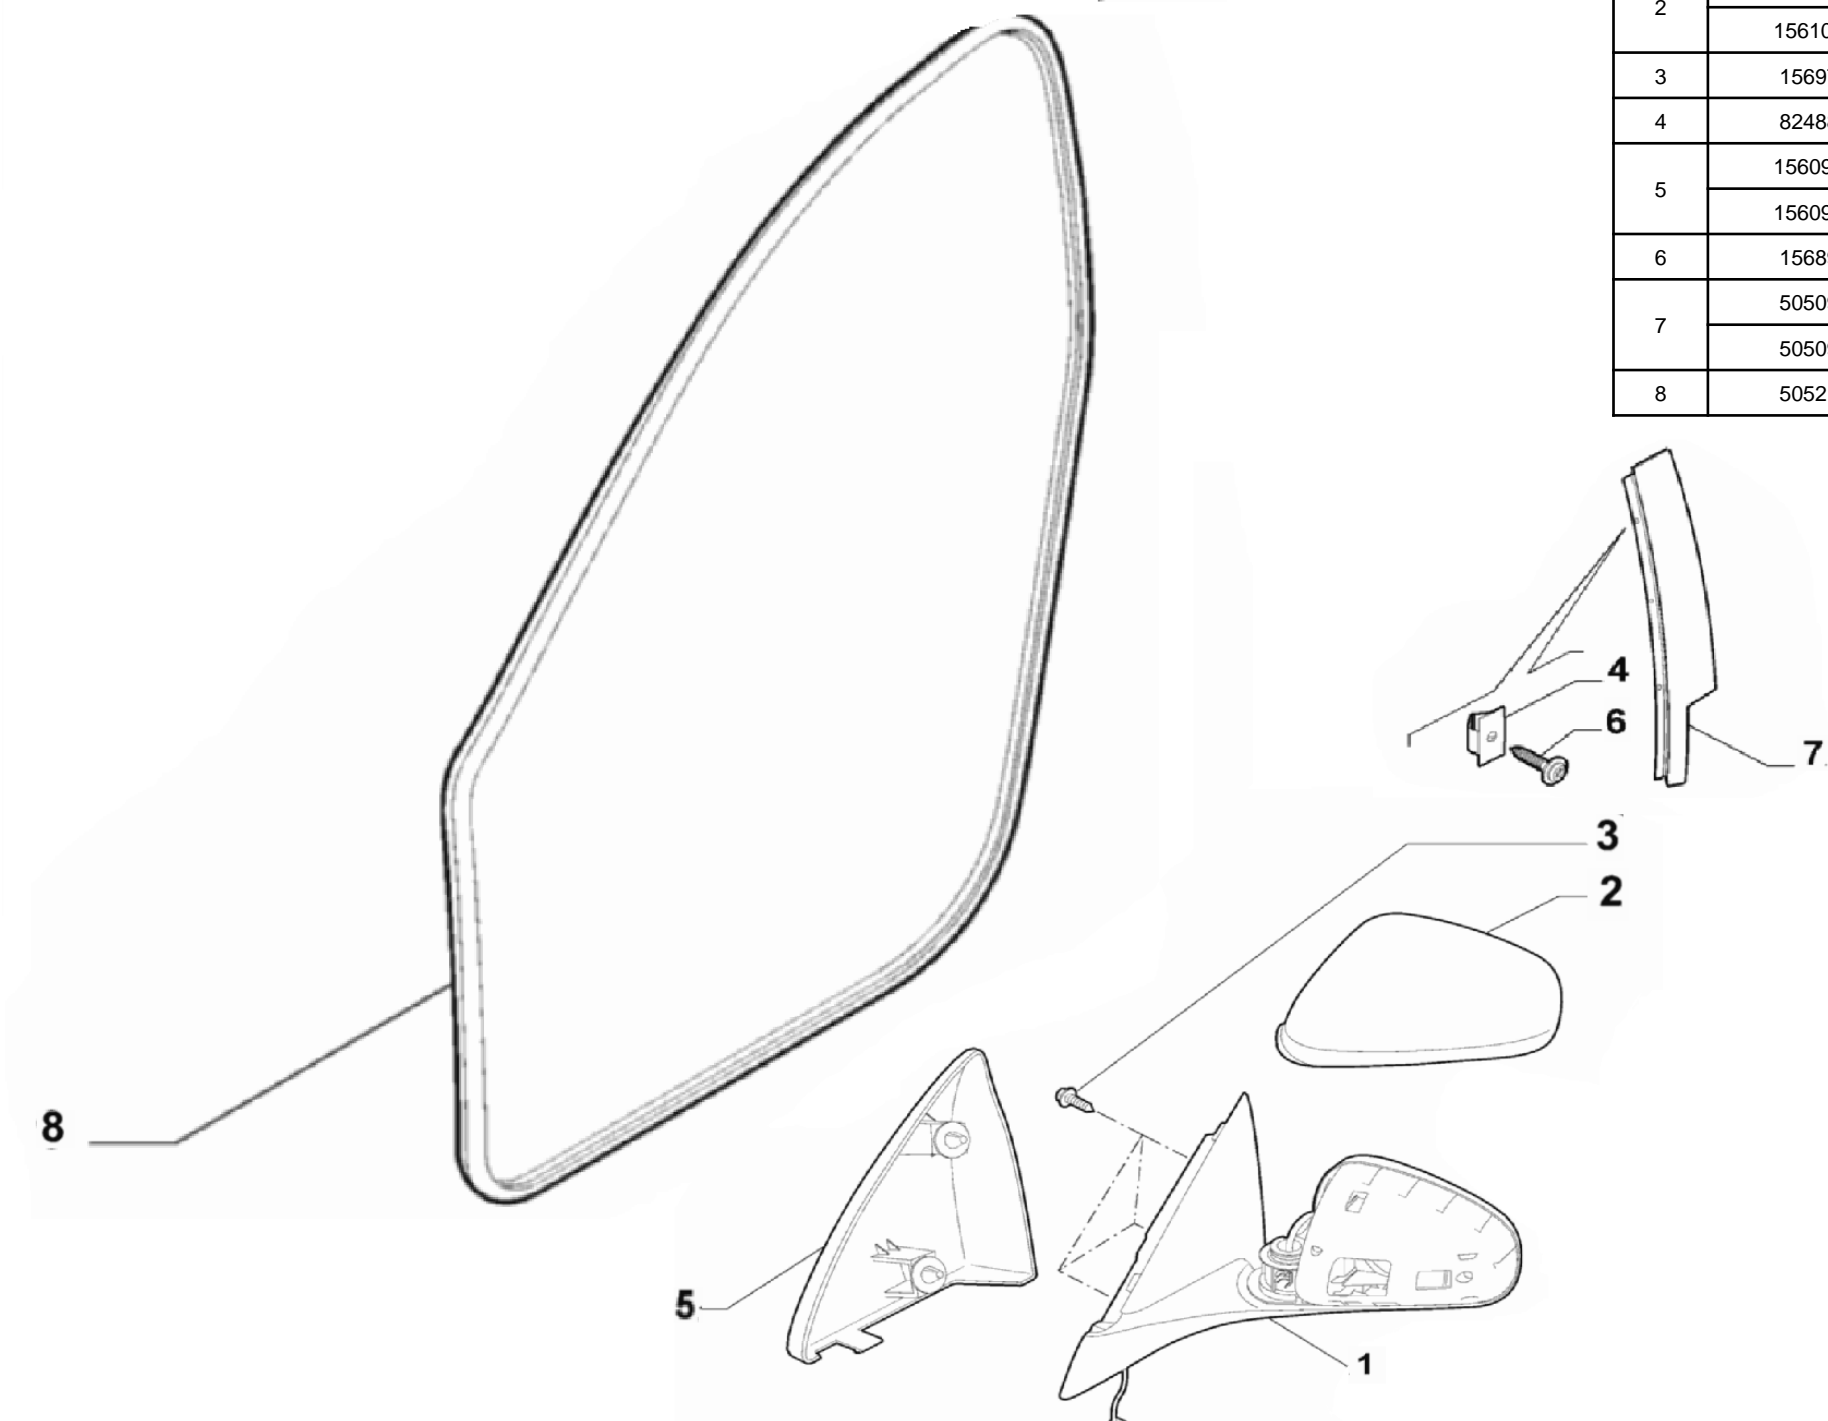

RF01-03-00718 FRONT RH DOOR
RF01-03-00719 FRONT LH DOOR

Pos	Part no.	Description	Q.ty
1	156119785	FRONT RH MIRROR	1
	156119790	FRONT LH MIRROR	1
2	156106679	RH MIRROR COVER	1
	156106680	LH MIRROR COVER	1
3	15697804	MIRROR SCREW	3+3
4	82488491	OUTSIDE EMBELLISHMENT LOCK	2+2
5	156091989	INNER FRONT RH EMBELLISHMENT	1
	156091990	INNER FRONT LH EMBELLISHMENT	1
6	15689401	OUTSIDE EMBELLISHMENT SCREW	2+2
7	50509845	FRONT OUTSIDE RH EMBELLISHMENT	1
	50509846	FRONT OUTSIDE LH EMBELLISHMENT	1
8	50521531	FRONT DOOR SEAL	1+1