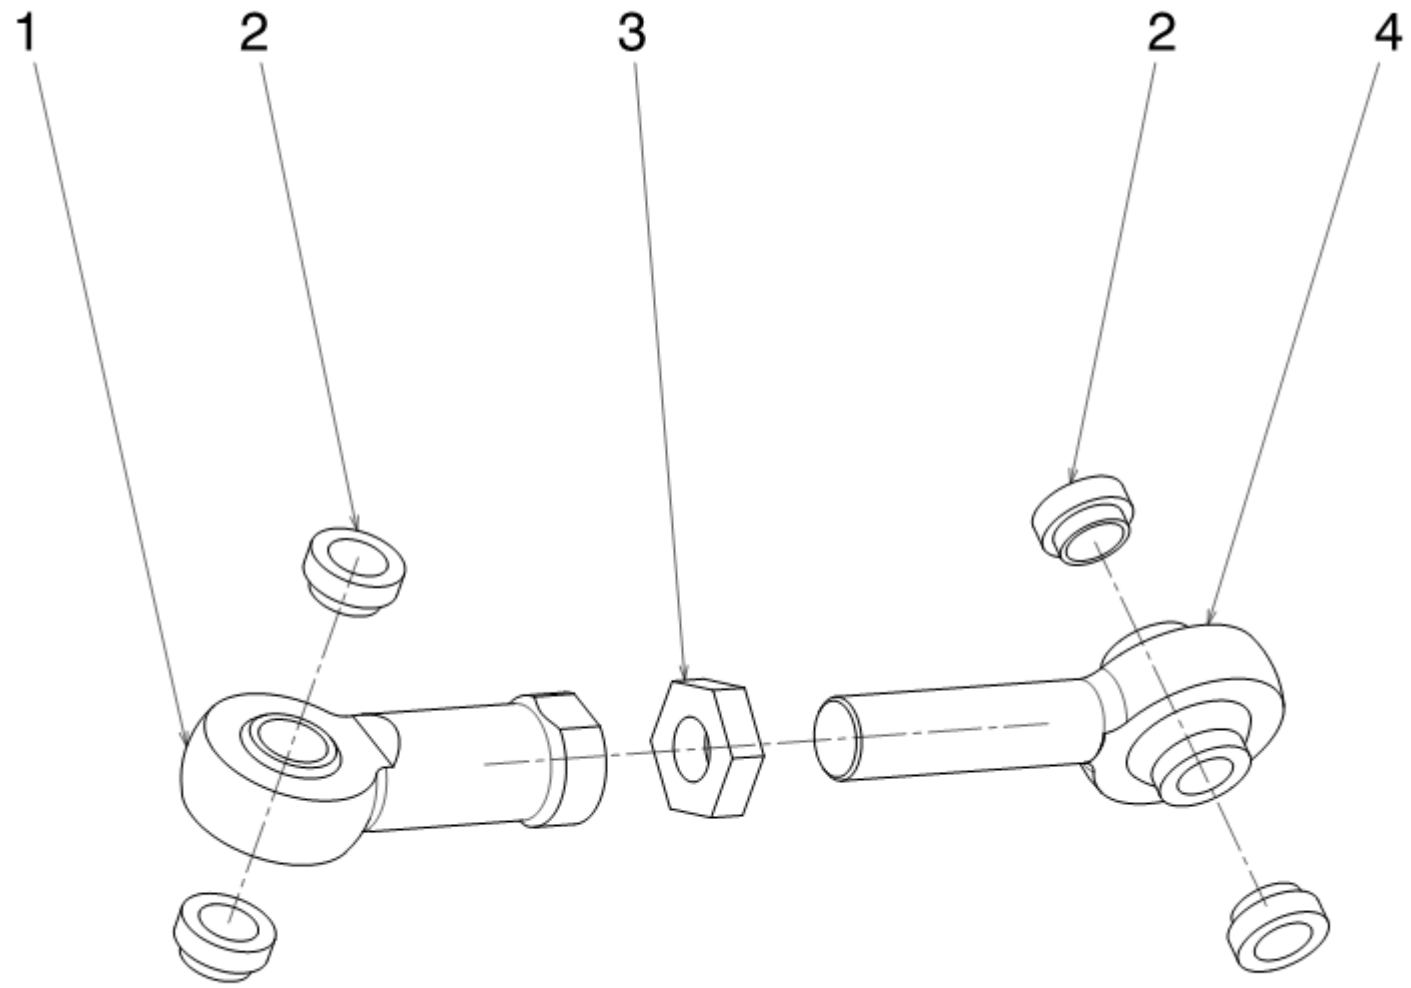

RF02-06-00990 FRONT DROP LINK ARB ASSY

Pos	Part no.	Description	Q.ty
1	KJ 10- 441	ROAD END FEMALE M10x1	1
2	RF02-06-00410	BUSHING REACHING	4
3		HEX NUT M10x1	1
4	KA 10-541	ROAD END MALE M10x1	1