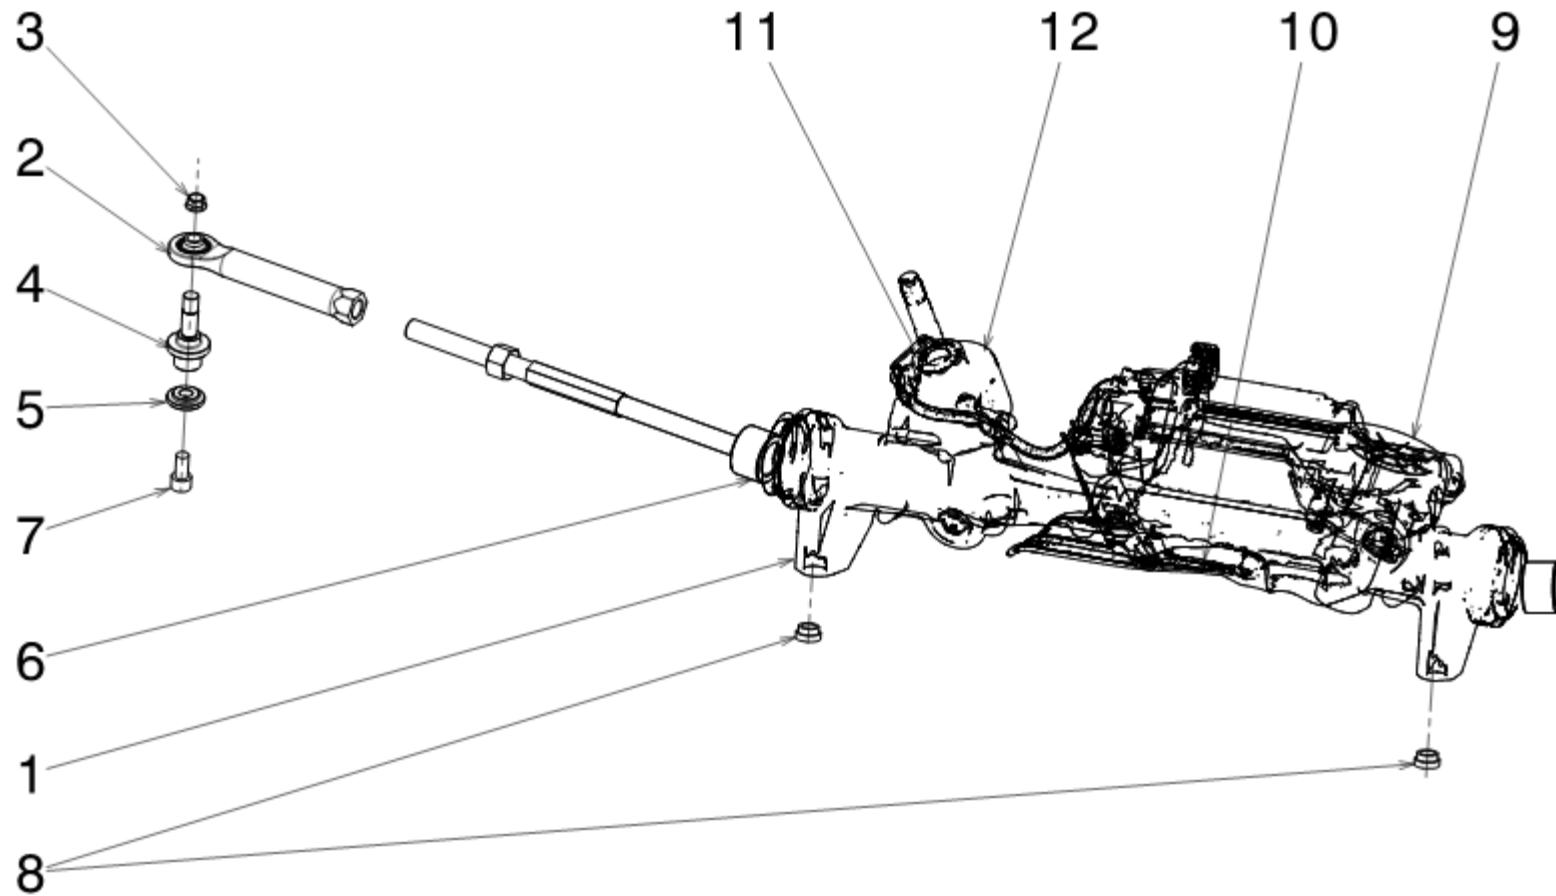

RF01-07-00786 STEERING RACK COMPLETE

Pos	Part no.	Description	Q.ty
1	50528728	STEERING RACK	1
2	RF01-07-00785	STEERING ROD ASSY	2
3	ASTORI M10	NUT ASTORI M10X1,25	2
4	RF01-07-00864	STEERING RACK STUD	2
5	RF01-07-00769	BUSHING STEERING RACK	2
6	RF01-07-01017	STEERING RACK SPACER	2
7		HEX SOCKET SCREW M10X1.5 L20	2
8	RF02-07-00703	STEERING RACK CENTERING BUSHING	2
9	RF01-16-01034	STEERING RACK WIRING LOOM	1
10	51805763	STEERING RACK PROTECTION	1
11	50509541	STEERING RACK/CHASSIS PLUG	1
12	51805539	STEERING RACK PLUG	1