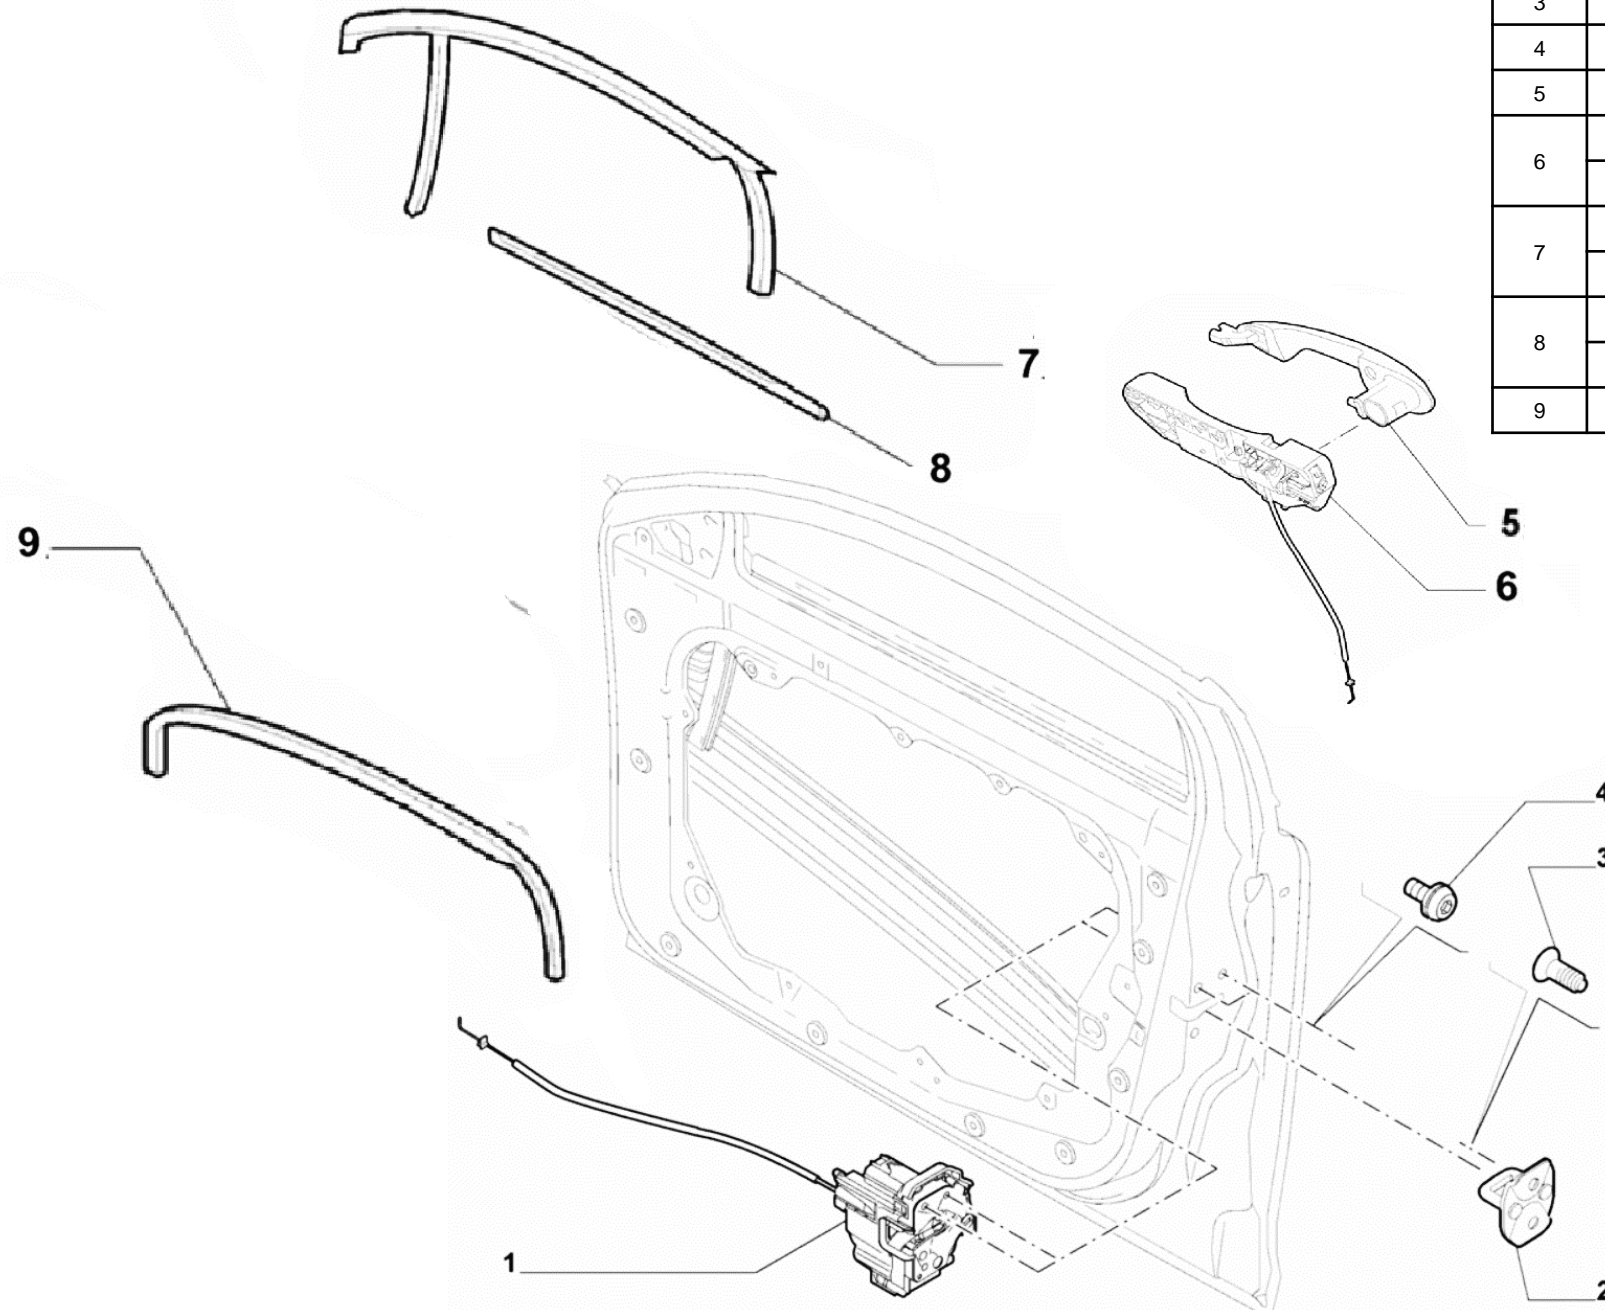

RF01-03-00718 FRONT RH DOOR
RF01-03-00719 FRONT LH DOOR

Pos	Part no.	Description	Q.ty
1	71775802	FRONT RH LOCK	1
	71775803	FRONT LH LOCK	1
2	50542569	DOOR HOOK ON CHASSIS	1+1
3	51805249	DOOR HOOK SCREW	2+2
4	46401657	DOOR LOCK SCREW	3+3
5	156106674	FRONT OUTSIDE HANDLE	1+1
6	71773830	FRONT RH HANDLE MECHANISM	1
	71773831	FRONT LH HANDLE MECHANISM	1
7	50511607	FRONT OUTSIDE RH WINDOW SEAL	1
	50511608	FRONT OUTSIDE LH WINDOW SEAL	1
8	50511611	OUTSIDE FRONT RH WINDOW SCRAPER	1
	50511613	OUTSIDE FRONT LH WINDOW SCRAPER	1
9	50509893	FRONT INNER WINDOW SEAL	1,5+1,5