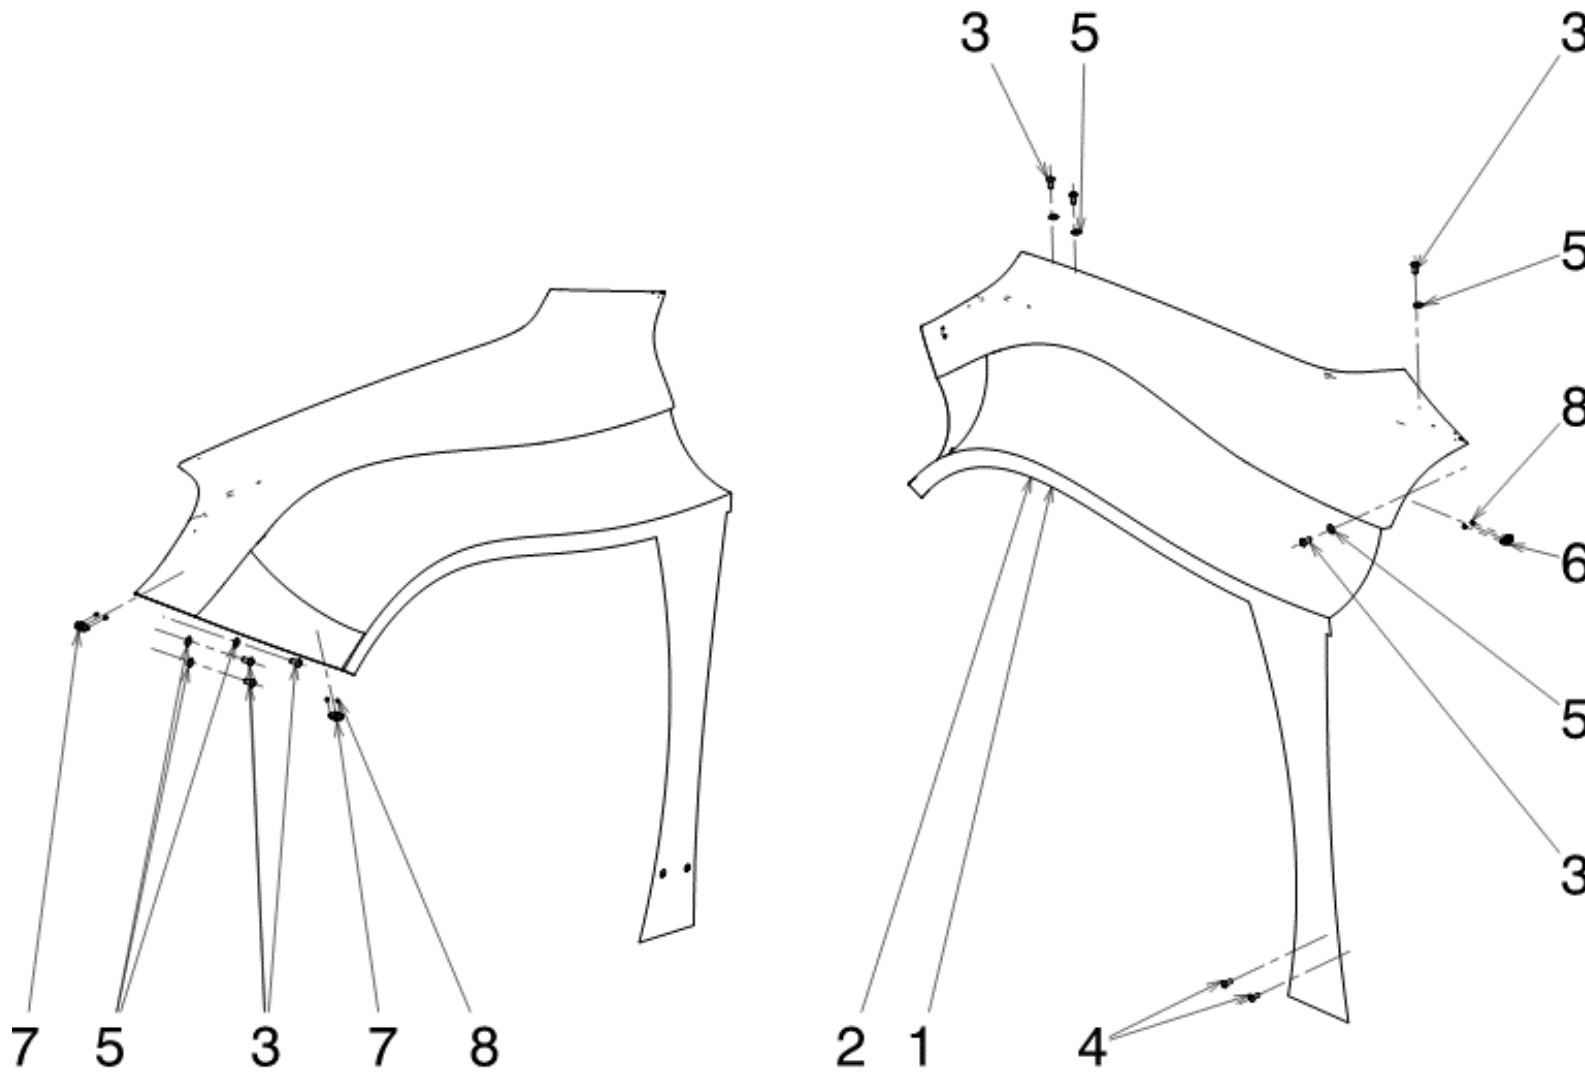

RF01-03-00441 FRONT FENDER ASSY LH
RF01-03-00442 FRONT FENDER ASSY RH

Pos	Part no.	Description	Q.ty
1	RF01-03-00443	FRONT FENDER LH	1
2	RF01-03-00444	FRONT FENDER RH	1
3	-	BUTTON HEAD BOLT M6X12	7
4	-	BUTTON HEAD BOLT M5X12	2
5	-	SPRING WASHER 6X12	7
6	-	UN OLIVETTA M5	1
7	-	UN OLIVETTA M6	2
8	-	RIVET DIA2.4 L5	6