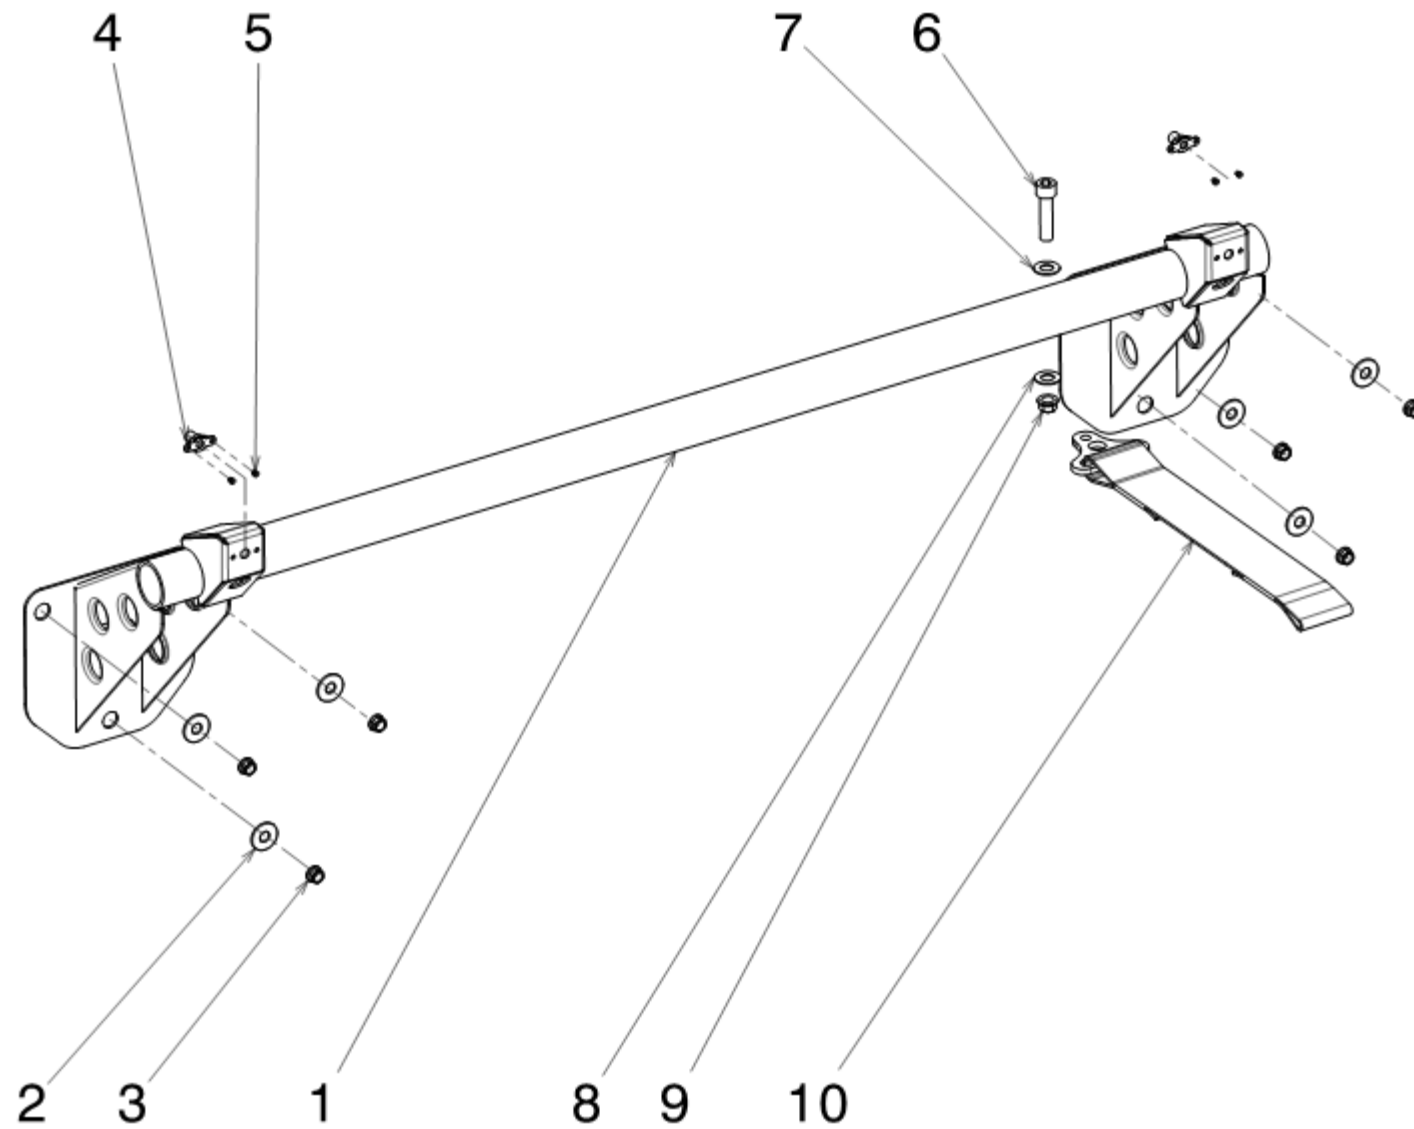

RF01-03-00728 REAR BULL-BAR ASSY

Pos	Part no.	Description	Q.ty
1	RF01-03-00727	REAR BULL BAR	1
2	-	PLAIN WASHER 8X24	6
3	-	NUT ASTORI M8	6
4	-	UN OLIVETTA M6	2
5	-	COUNTERSUNK HEAD RIVET ø2.4 L5	4
6	-	HEX SOCKET SCREW M10X60	1
7	-	PLANE WASHER 10X20	1
8	-	SPRING WASHER 10X21	1
9	-	NUT ASTORI M10	1
10	EB 578 R	TOWING STRAP	1