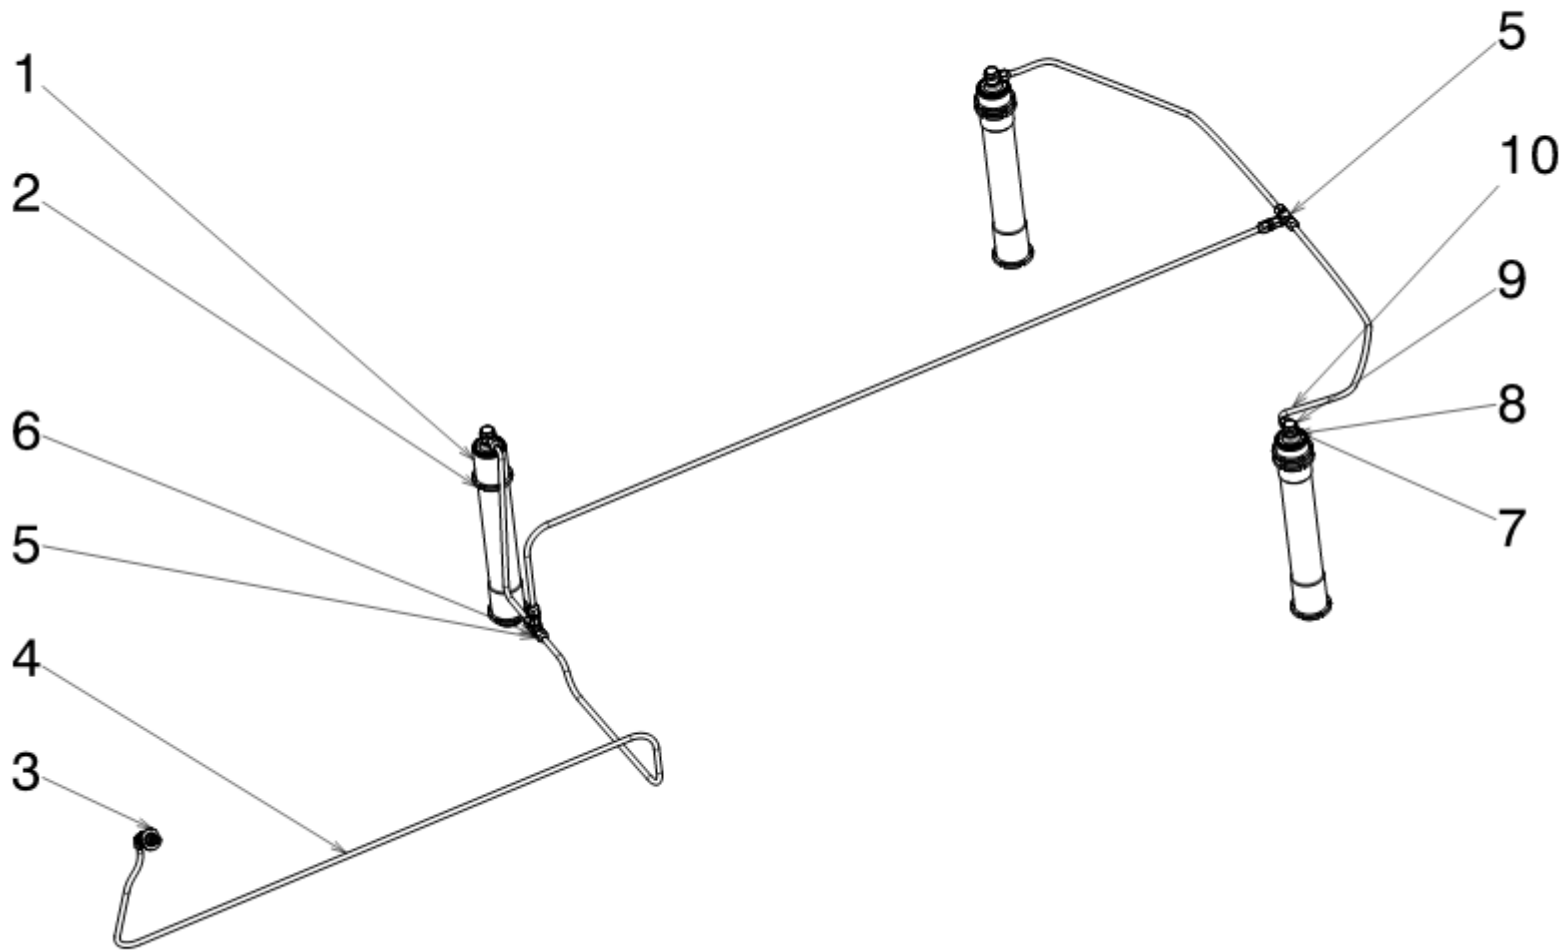

RF01-22-01022 AIRJACK SYSTEM

Pos	Part no.	Description	Q.ty
1	CP3985-310	AIRJACK	3
2	CP2820-110	MOUNTING RING	8
3	LL-16-PLUS	KRONOTEC LL-16-PLUS	1
4	06812300	PIPE AIRJACK KIT ALU DIAM10	2
5	ATEC 647-098	JUNCTION 3 WAY DASH6	2
6	ATEC 647-072	JUNCTION STRAIGHT DASH6	1
7	ATEC 647-078	BANJO DASH6	3
8	ATEC 649-307	WASHER ALUMINUM 14	6
9	ATEC 649-392	SCREW BANJO	3
10	ATEC 647-015	JUNCTION	1