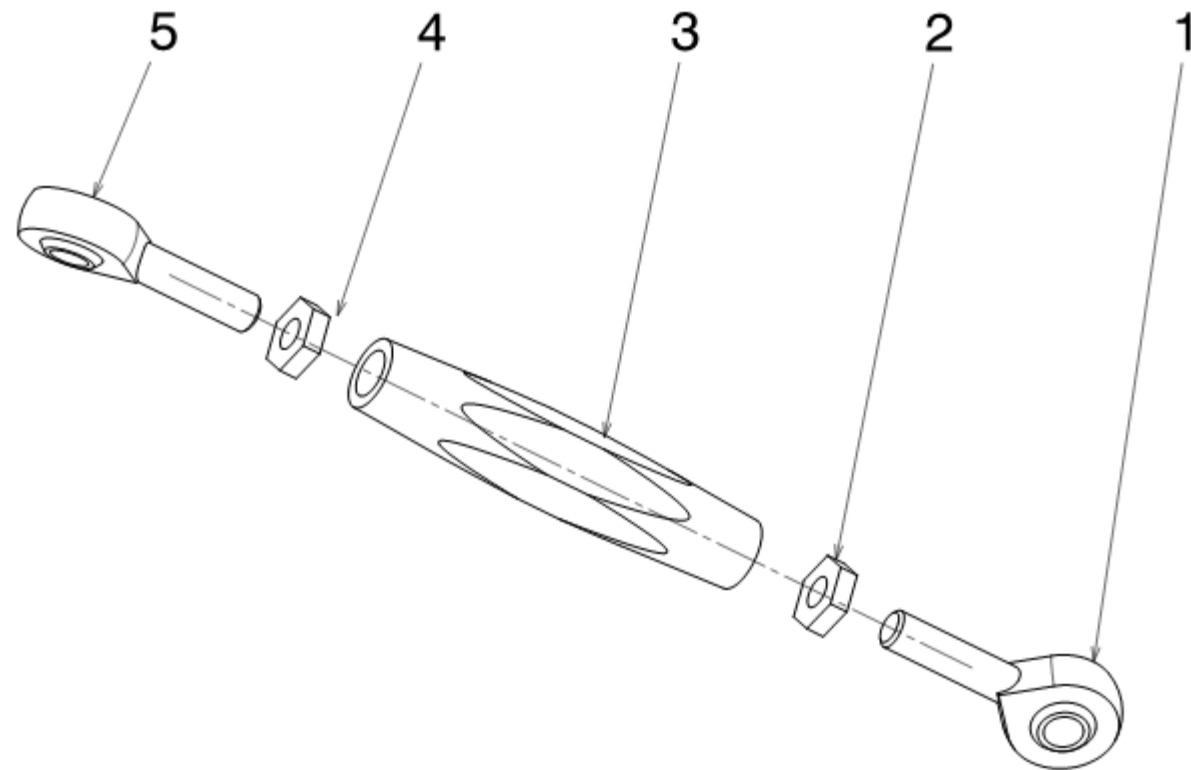

RF01-06-00725 REAR DROP LINK ARB ASSY

Pos	Part no.	Description	Q.ty
1	ARYTL5E	ROAD END ARYTL5E R NMB	1
2	D-7/16x20 S	HEX NUT 7/16-20-1 LEFTHAND THREAD	1
3	RF01-06-00726	REAR DROP LINK ARB	1
4	D-7/16x20	HEX NUT 7/16-20-1	1
5	ARYT5E	ROAD END ARYT5E R NMB	1