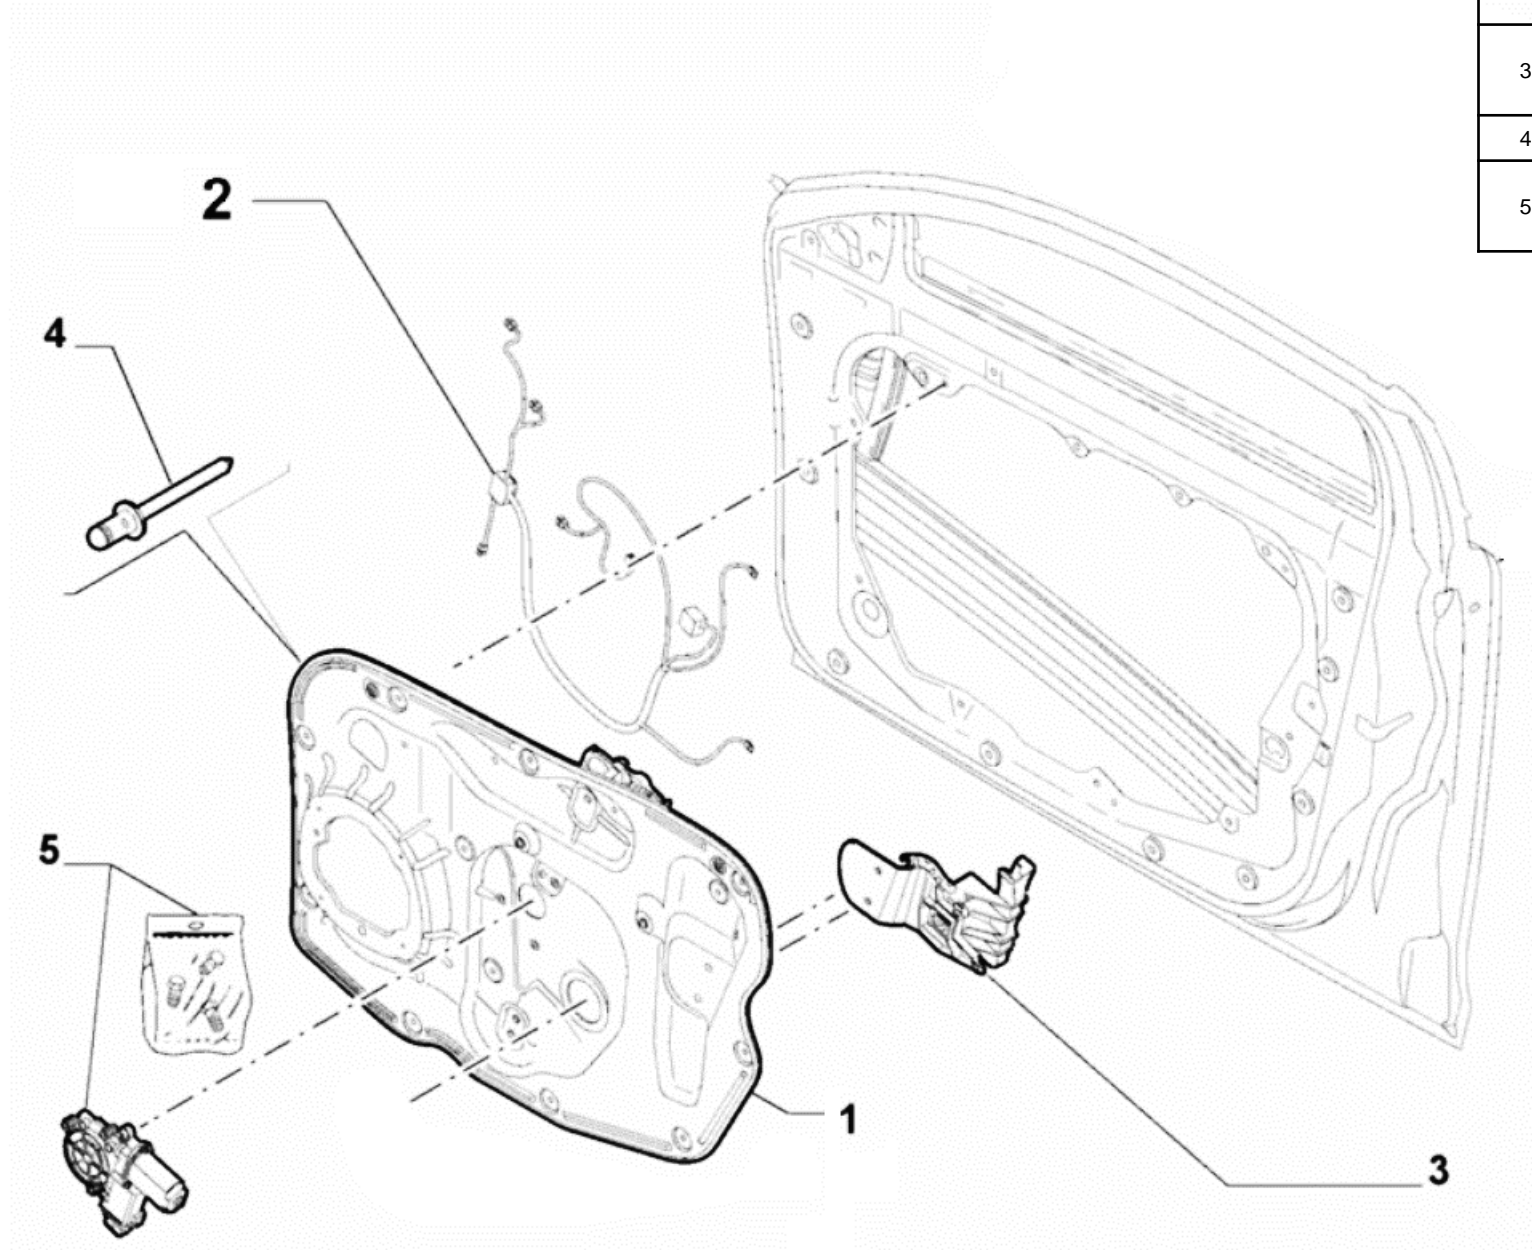

RF01-03-00718 FRONT RH DOOR
RF01-03-00719 FRONT LH DOOR

Pos	Part no.	Description	Q.ty
1	71754405	INNER FRONT RH PANEL	1
	71754406	INNER FRONT LH PANEL	1
2	51929179	RH WINDOW WIRING LOOM	1
	51929174	LH WINDOW WIRING LOOM	1
3	71754407	FRONT RH WINDOW DRIVE	1
	71754408	FRONT LH WINDOW DRIVE	1
4	50521399	DOOR PANEL RIVET	2+2
5	71777779	FRONT RH WINDOW LIFTER MOTOR	1
	71777780	FRONT LH WINDOW LIFTER MOTOR	1