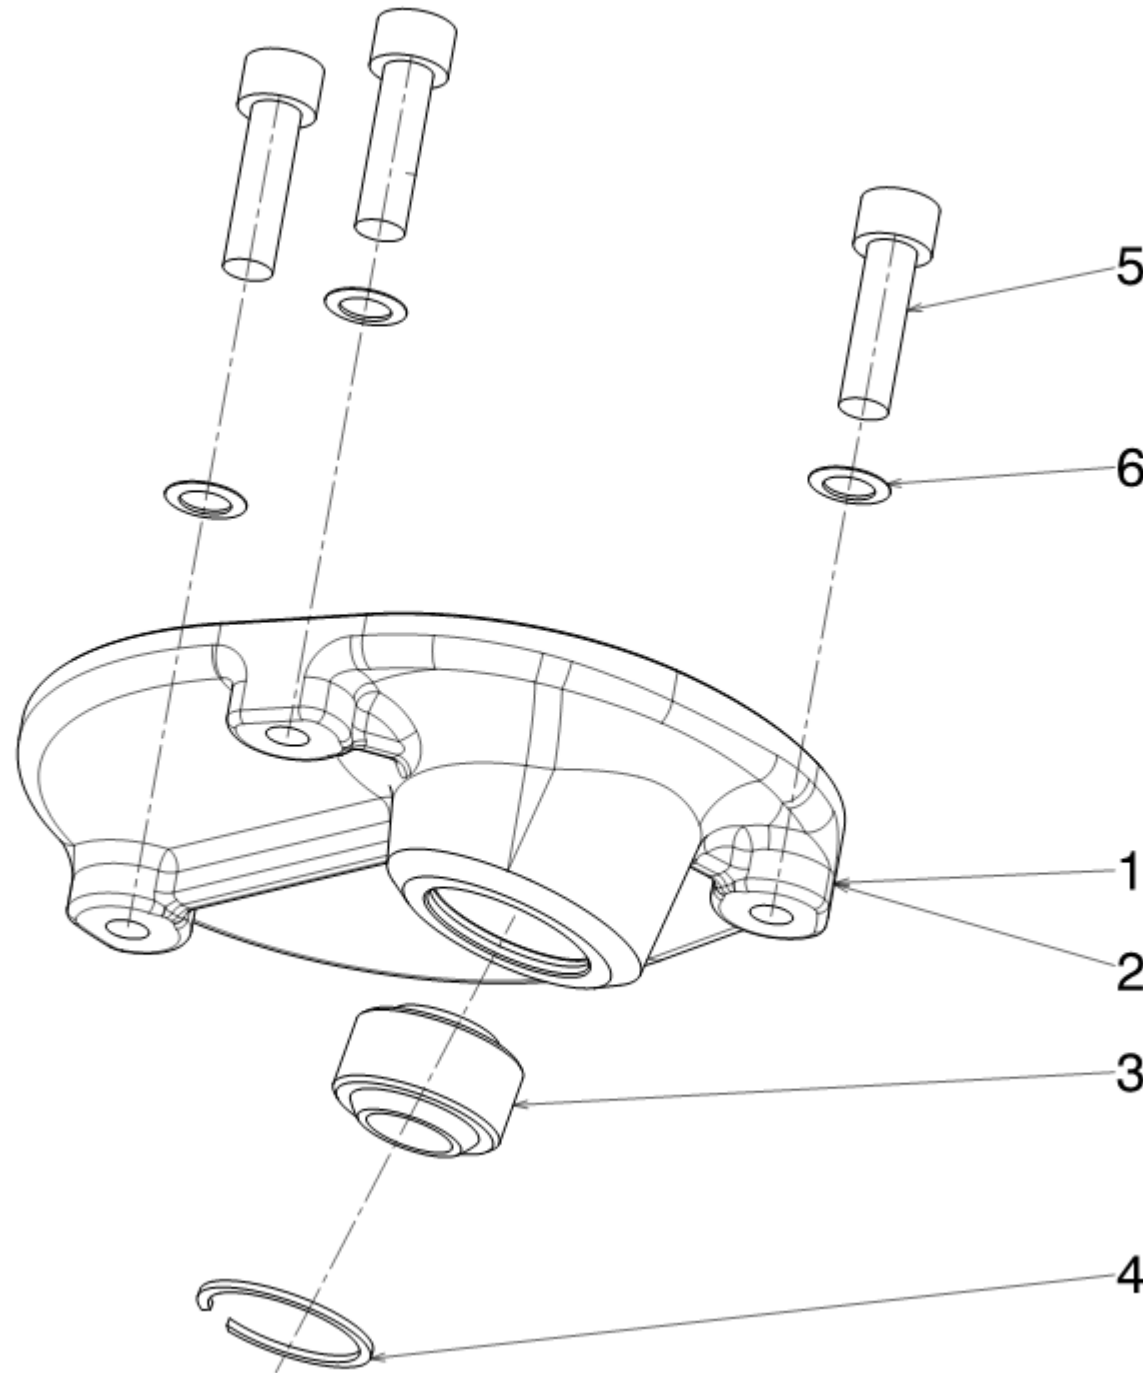

RF01-04-00537 TOP MOUNT ASSY LH
RF01-04-00536 TOP MOUNT ASSY RH

Pos	Part no.	Description	Q.ty
1	RF01-04-10535	TOP MOUNT HIGH CASTER LH	1
2	RF01-04-10534	TOP MOUNT HIGH CASTER RH	1
3	G18D	SPHERICAL BEARING	1+1
4	JV 35	CIRCLIP 35	1+1
5	-	HEX SOCKET SCREW M10X1.25 L25	3+3
6	-	SPRING WASHER 10X16	3+3