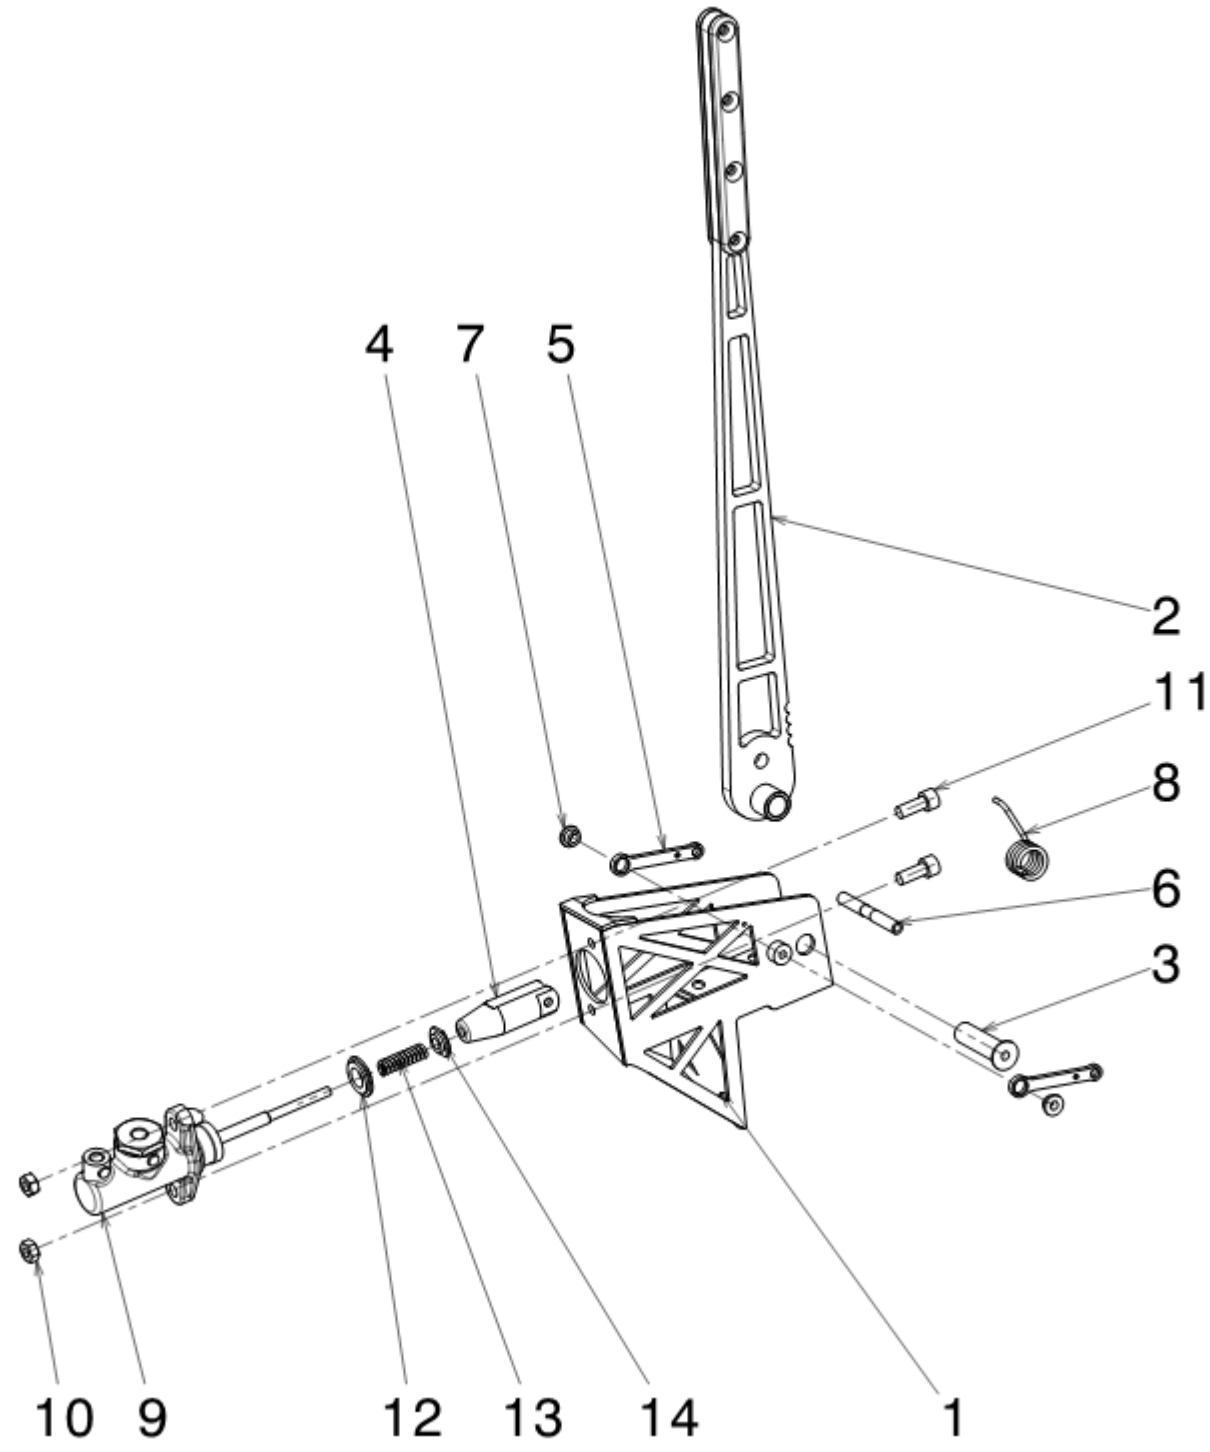

RF02-08-00600 HANDBRAKE

Pos	Part no.	Description	Q.ty
1	RF02-08-00618	SUPPORT HANDBRAKE ASSEMBLY	1
2	RF02-08-00616	LEVER HANDBRAKE ASSEMBLY	1
3	RF02-08-00604	SPACER HANDBRAKE	1
4	RF02-08-00610	WISHBONE HANDBRAKE	1
5	RF02-08-00607	LEVER	2
6	RF02-08-00605	TUBE	1
7	RF02-08-00608	BUSHING HANDBRAKE	2
8	D.190.200.0225	SPRING	1
9	RF02-08-00620	HANDBRAKE PUMP ASSEMBLY	1
10		NUT	2
11		SCREW	2
12	RF02-08-00614	PLATE HANDBRAKE PUMP	1
13		SPRING	1
14	RF02-08-00615	PLATE SPRING	1