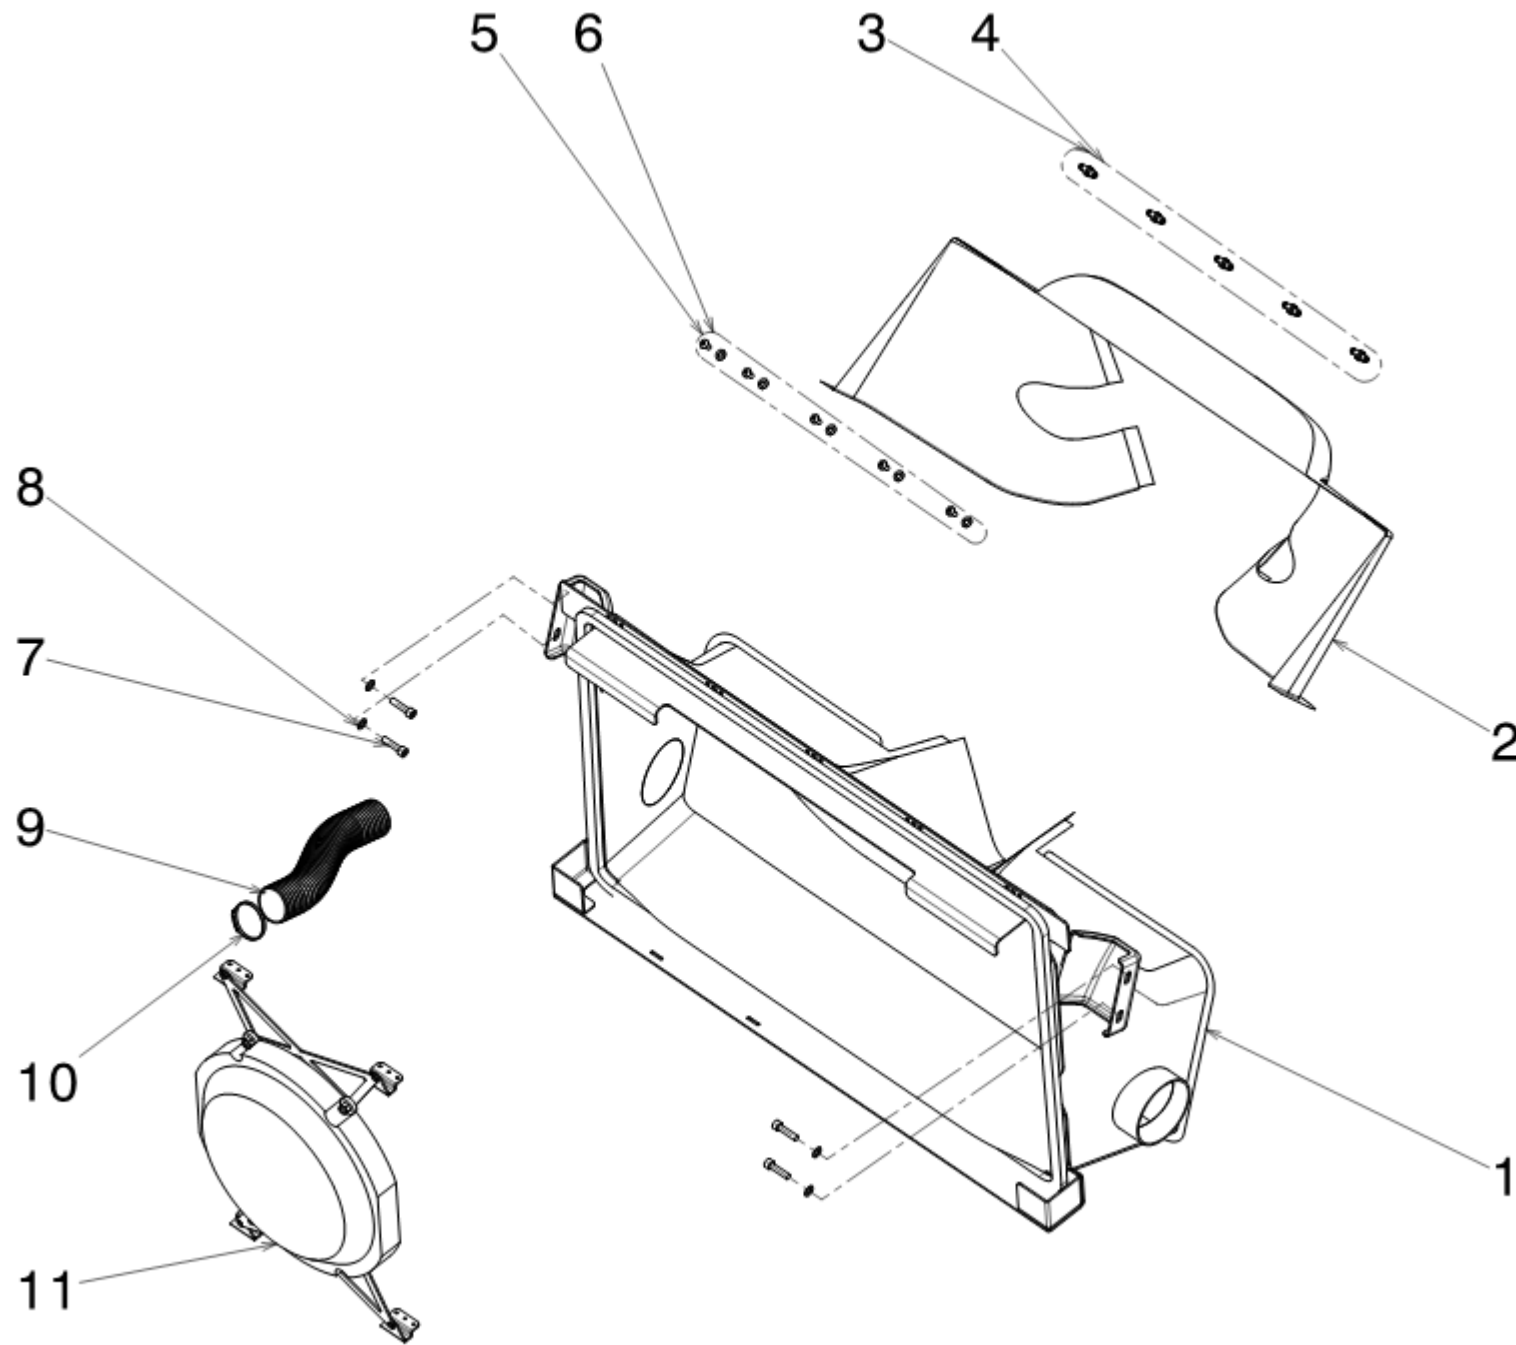

RF01-09-00485 AIR INLET ASSY

Pos	Part no.	Description	Q.ty
1	RF01-09-01041	RADIATOR AIR INLET	1
2	RF01-09-01040	INTERCOOLER AIR INLET	1
3		RIV. A STRAPPO A T. S. DIA2_4xL5	10
4		UN OLIVETTA M5	5
5		SPRING WASHER 5x11	5
6		BUTTON HEAD BOLT M5x16	5
7		HEX SOCKET SCREWM6x25	4
8		SPRING WASHER 6x12	4
9		ARMOURED TUBE DIA 37	1
10		TY-RAP DIA 37	1
11	RF01-16-01032	COMPLETE FAN	1