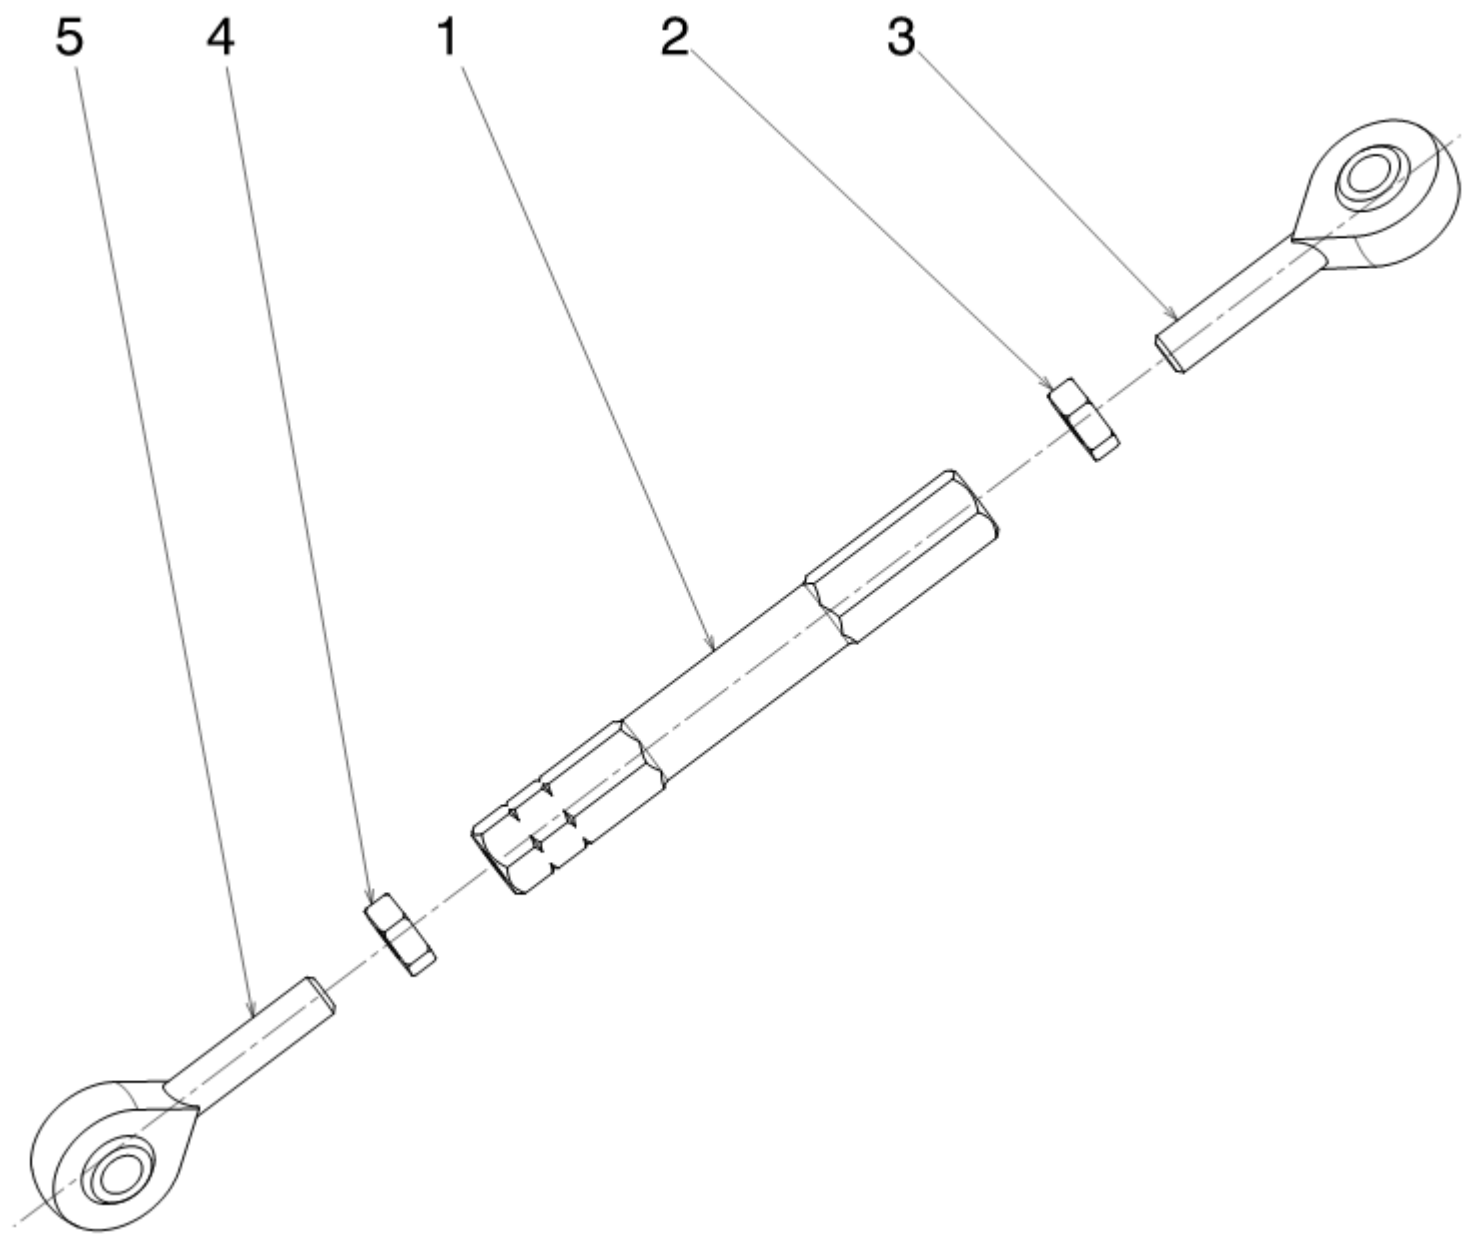

RF01-10-01086 DROP LINK TURBO

Pos	Part no.	Description	Q.ty
1	RF01-10-01085	TURBO DROP LINK	1
2		HEX NUT M6 LH	1
3	KAL 06 D	MALE BALL JOINT M6 LEFT	1
4		HEX NUT M6	1
5	KA 06 D	MALE BALL JOINT M6	1

In attesa di modifiche