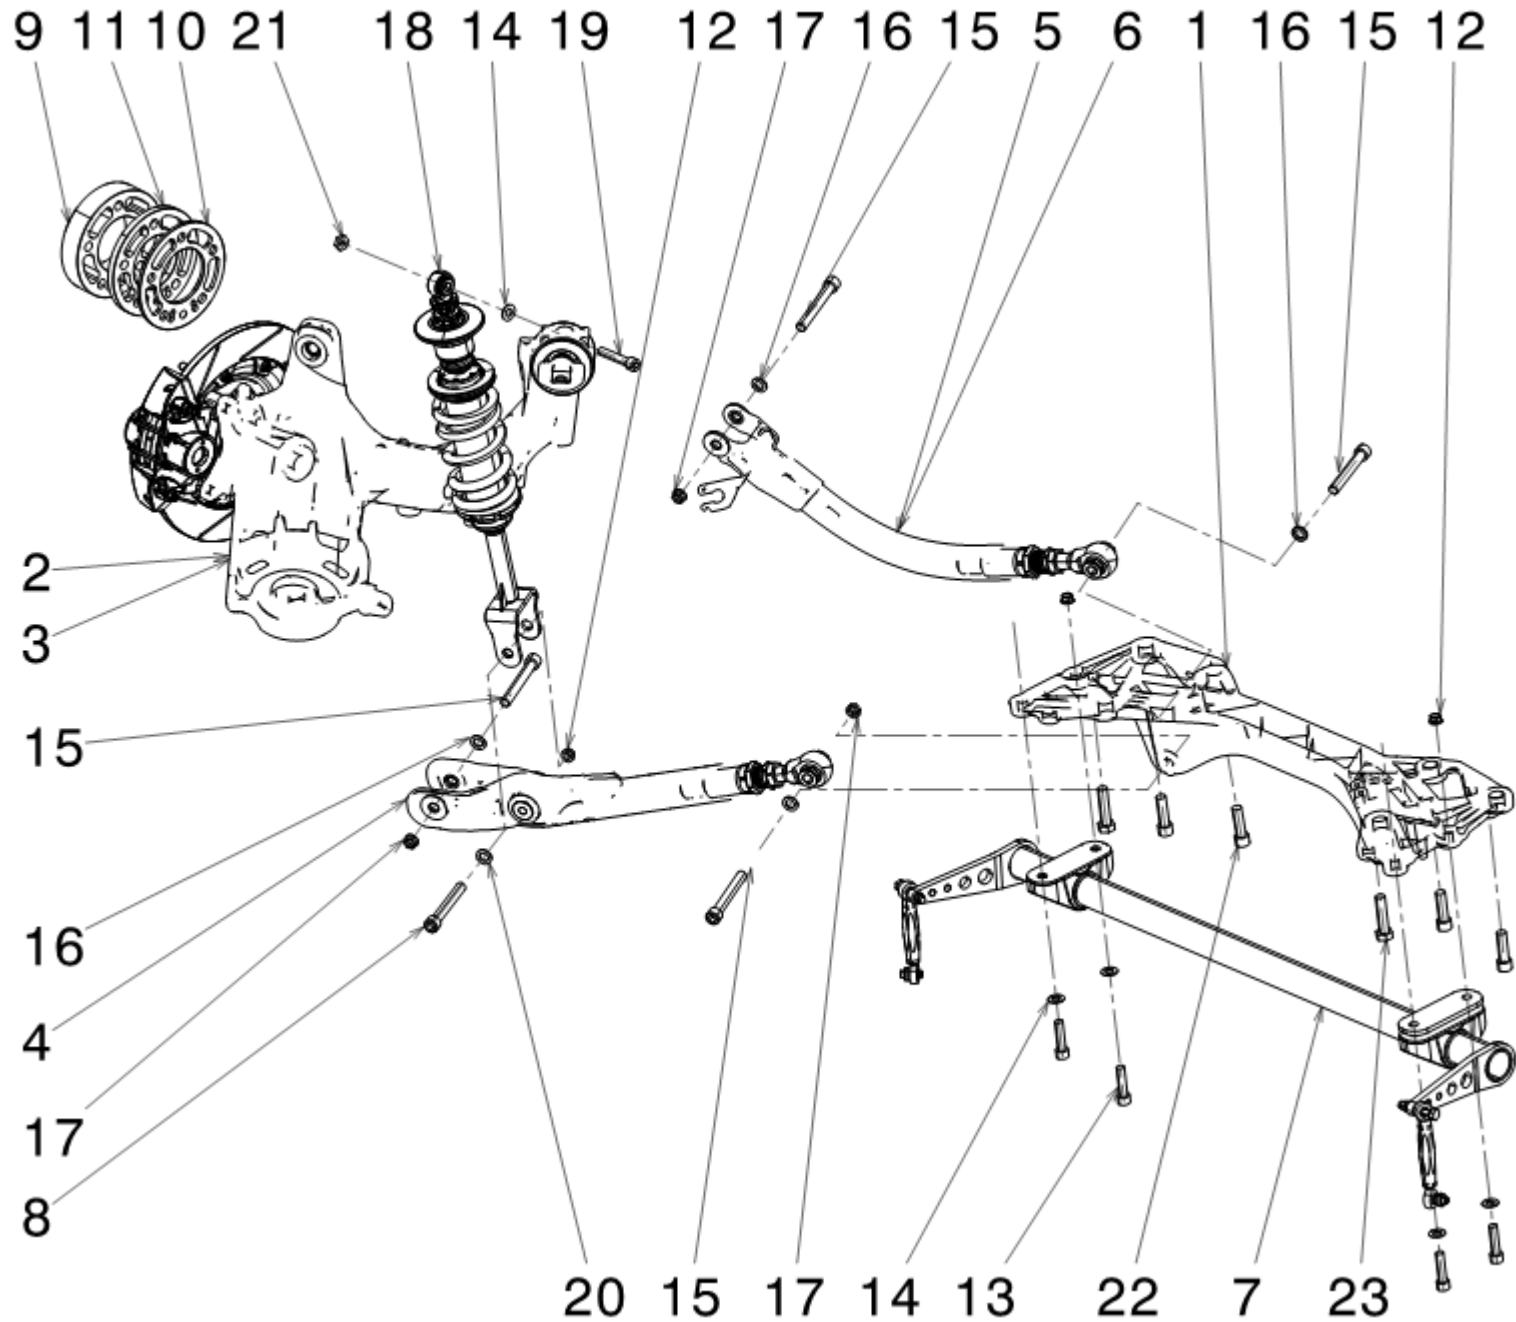

RF01-05-00627 REAR SUSPENSION ASSY

Pos	Part no.	Description	Q.ty
1	RF01-05-00798	REAR SUBFRAME	1
2	RF01-05-00796	ASSY REAR UPRIGHT ASSY LH	1
3	RF01-05-00797	ASSY REAR UPRIGHT ASSY RH	1
4	RF01-05-00625	REAR WISHBONE LOWER ASSY	2
5	RF01-05-00617	REAR LEFT WISHBONE ASSY	1
6	RF01-05-00618	REAR RIGHT WISHBONE ASSY	1
7	RF01-06-00643	REAR ARB ASSY	1
8		HEX SOCKET SCREW M12X90	2
9	RF01-20-00803	WHEEL SPACER 20MM (ALT.)	2
10	RF01-20-00801	WHEEL SPACER 5MM (ALT.)	2
11	RF01-20-00800	WHEEL SPACER 10MM (ALT.)	2
12	ASTORI M10	NUT ASTORI M10x1.25	2
13		HEX SOCKET SCREW M10X1.5 L45	4
14		SPRING WASHER 10X21	6
15		HEX SOCKET SCREW M12X1.75 L90	8
16		PLANE WASHER 12X20	8
17	ASTORI M12	NUT ASTORI M12x1.25	6
18	RF01-05-00876	REAR DAMPER COMPLETE	2
19		HEX SOCKET SCREW M10x1.25 L55	2
20		WASHER 12X24	2
21		NUT M10X1.25	2
22		HEX SOCKET SCREW M12X1.75 L40	4
23		HEX SCREW M12X1.75 L50	2