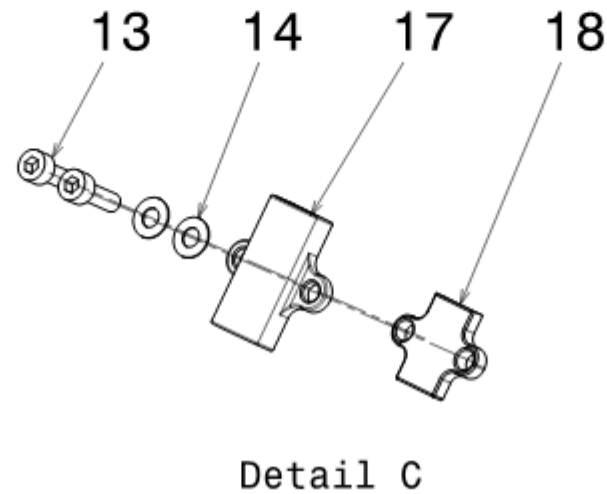

RF01-08-01051 HYDRAULIC SYSTEM BRAKE AND CLUTCH

Pos	Part no.	Description	Q.ty
1	RF01-08-00404	REAR BRAKE PUMP FLEXIBLE PIPE	1
2	RF01-08-00405	FRONT BRAKE PUMP FLEXIBLE PIPE	1
3	RF02-08-00401	PIPE CRIMPED FRONT BRAKE CALIPER	2
4		COPPER WASHER	4
5	3211202	BOLT BANJO M10X1	2
6	3102300	BULKHEAD FITTING NIPPLE	4
7	RF01-08-01013	COPPER PIPE FROM FR 4 WAY TO FR LH CALIPER	1
8		RUBBER BULKHEAD	2
9	3213200	JIC MALE TO MALE 10X1	2
10	RF01-08-01012	COPPER PIPE FROM FR 4 WAY TO FR RH CALIPER	1
11	RF01-08-01007	COPPER PIPE FROM 2 WAY TO PROP. VALVE	1
12	RF01-16-00956	PRESSURE SENSOR BRACKING SYSTEM	2
13		HEX SOCKET SCREW M5X25	6
14		SPRING WASHER 5x11	4
15	3226302	4 WAY TUBE	2
16	RF01-08-00704	SPACER 4 WAY TUBE	2
17	3112302	2 WAY TUBE	1
18	RF01-08-00702	2 SPACER 2 WAY TUBE	1
19	RF01-08-01010	COPPER PIPE FROM RR 4 WAY TO RR LH CALIPER	1
20		COUNTERSUNK HEAD SCREW M6X	2
21	RF01-17-00815	PROPORTIONING VALVE SUPPOR	1
22	CP3550 13	PROPORTIONING VALVE	1
23		BUTTON HEAD BOLT M6X12	2
24		SPRING WASHER 6x12	2
25	RF02-08-00403	PIPE CRIMPED REAR BRAKE CALIPER LH	1
26	RF02-08-00402	PIPE CRIMPED REAR BRAKE CALIPER RH	1
27	RF02-08-00622	COPPER PIPE FROM HANDBRAKE TO RR 4 WAY	1
28	03218200	JIC MALE TO MALE 3/4	1
29	RF02-08-00600	COMPLETE HANDBRAKE	1
30	RF02-08-00621	COPPER PIPE FROM PROP. VALVE TO HANDBRAKE	1
31	RF01-08-01011	COPPER PIPE FROM RR 4 WAY TO RR RH CALIPER	1