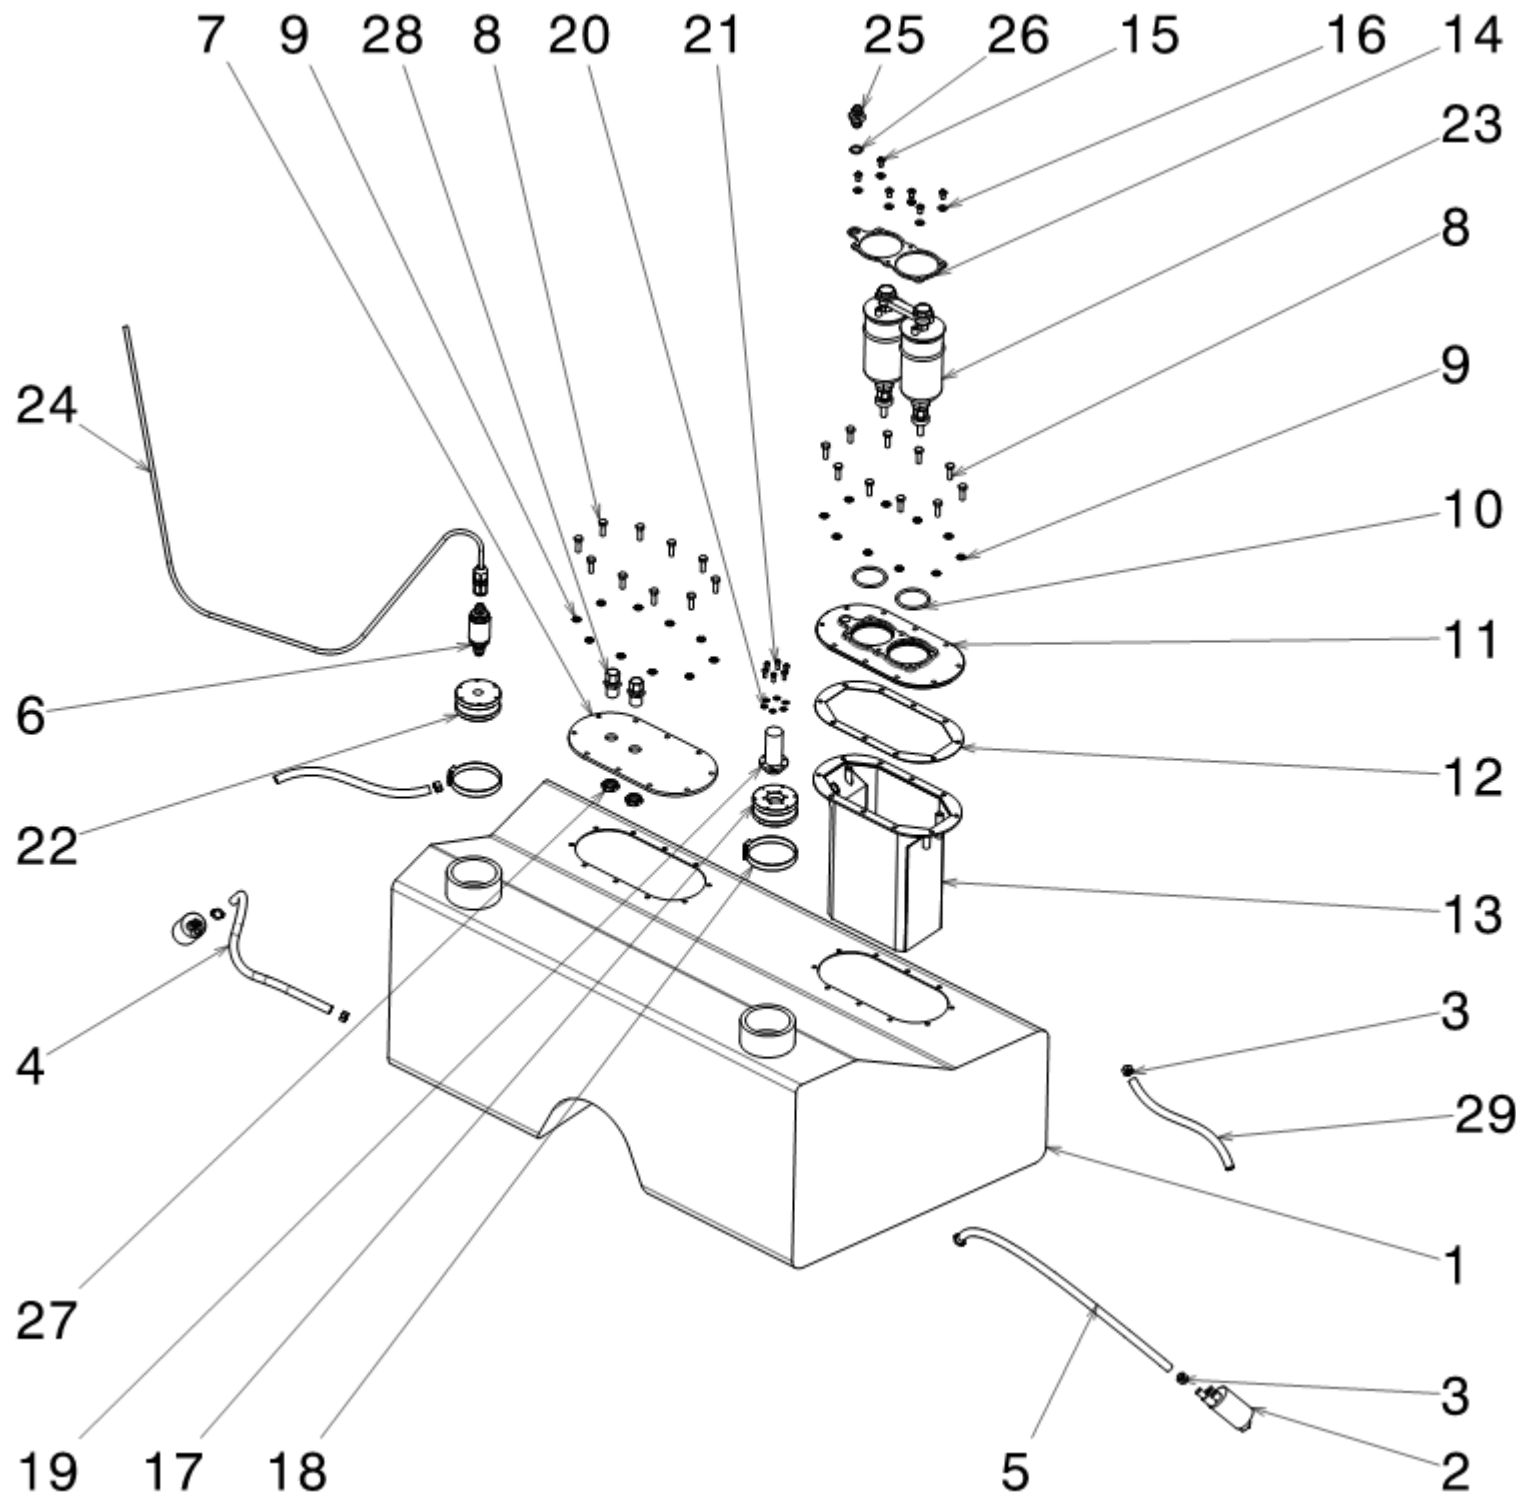

RF01-19-00887 TANK ASSY

Pos	Part no.	Description	Q.ty
1	RF01-19-00888	RUBBER FUEL TANK 100L	1
2	RF01-19-00889	LOW PRESSURE PUMP	2
3		METAL CLAMP FOR LIFT PUMP HOSE	6
4		RUBBER HOSE FOR LHS LIFT PUMP	1
5		RUBBER HOSE FOR RHS LIFT PUMP	1
6	24102018(SF)	VENT VALVE	2
7	RF01-19-01101	TANK CLOSING FLANGE LHS	1
8		HEX SCREW M6X20	20
9		WASHER 6X12	20
10		O-RING FOR FLANGE	2
11	RF01-19-01099	NOURICE UPPER FLANGE	1
12	RF01-19-01100	NOURICE SEAL	1
13	RF01-19-01098	WELDED NOURICE ASSY	1
14	RF01-19-01105	PUMPS FLANGE BOLTED TO THE NOURICE	1
15		BOLT FOR PUMPS FLANGE	6
16		WASHER FOR PUMPS FLANGE	6
17	RF01-19-02095	PLUG D65 FUEL FILL	1
18		CLAMP FOR FUEL FILL PLUG	2
19	N00916298	STAUBLI FOR FUEL FILL PLUG	1
20		WASHER 4X8	6
21		HEX SOCKET SCREW M4 L10	6
22	RF01-19-02096	PLUG D65 FUEL VENT	1
23	RF01-19-01104	HP PUMP ASSY	1
24	RF02-19-00412	TANK VENT PIPE	1
25	061415300	FITTING DASH 6	1
26		COPPER WASHER 14	1
27		LOCKNUT	2
28		PLASTIC FITTING	2
29		OVERFLOW HOSE	2