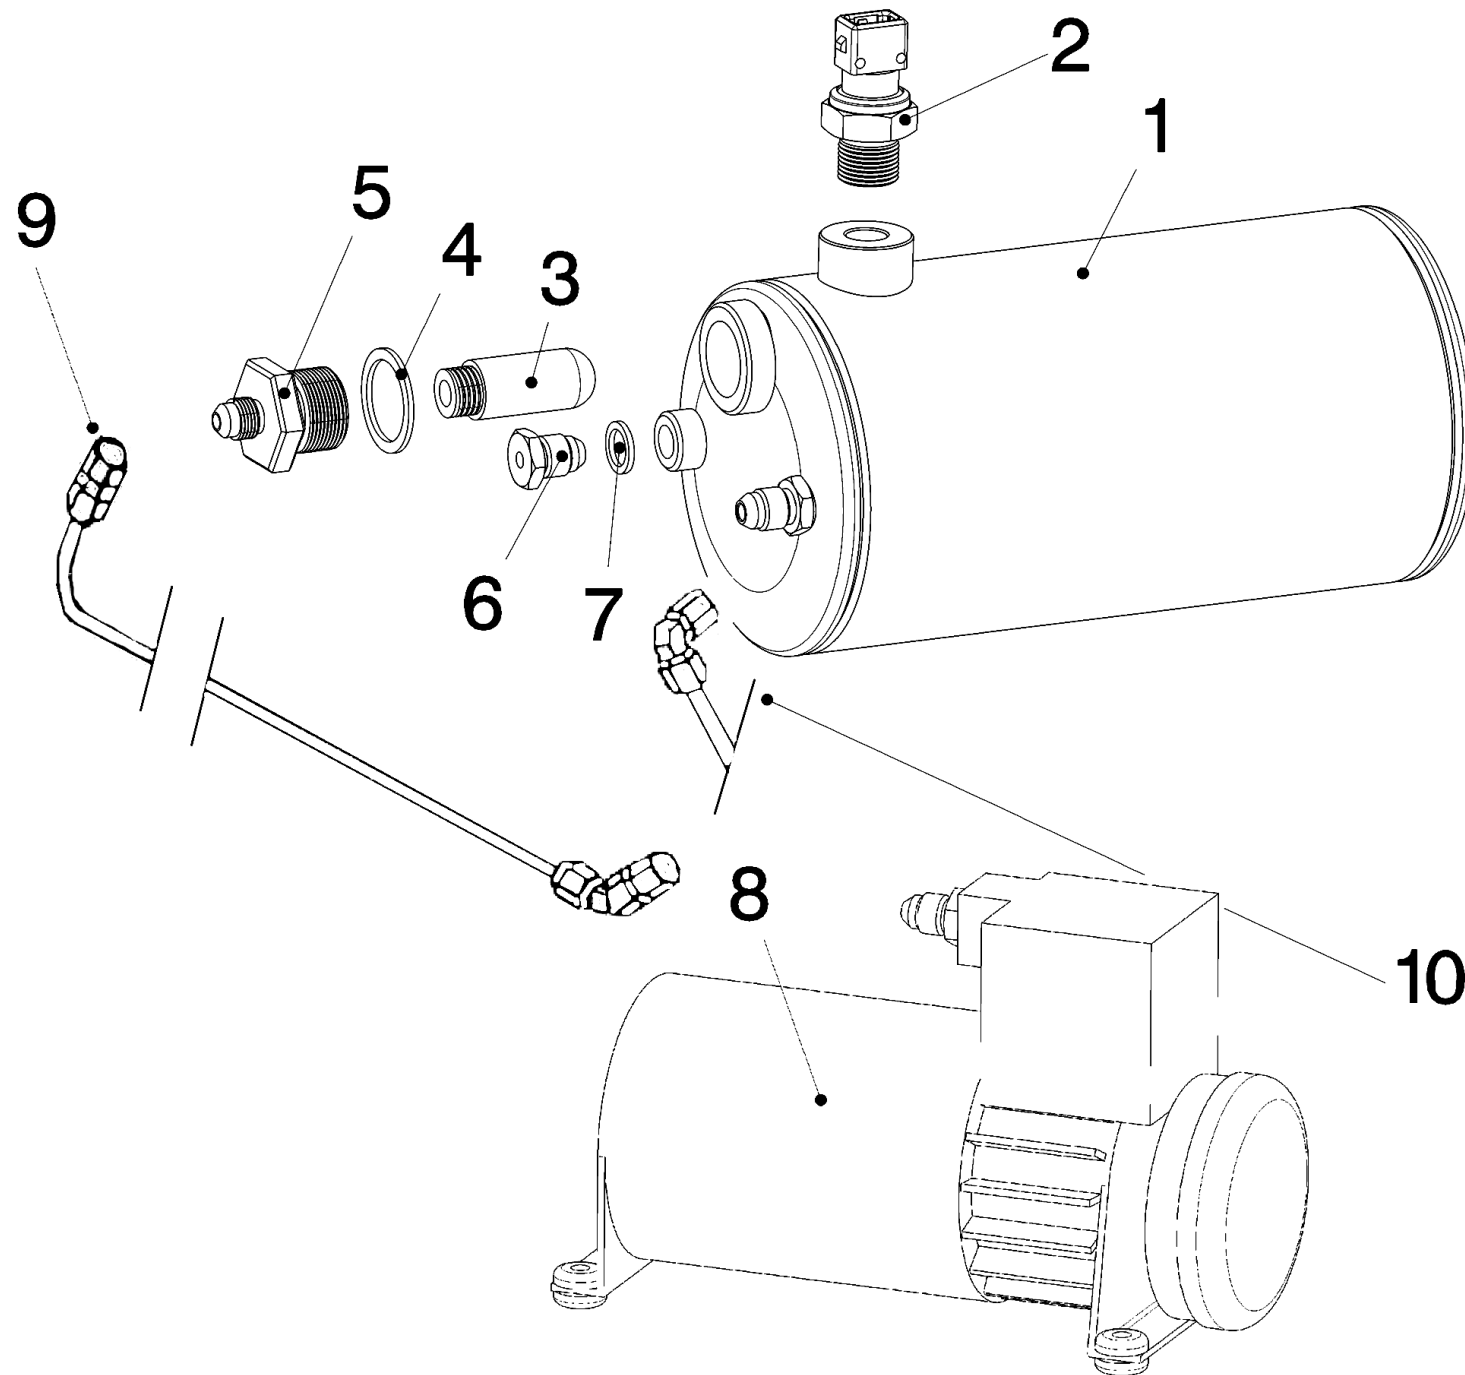

**RF01-16-00940 COMPLETE GEARBOX
ACTUATOR**

Pos	Part no.	Description	Q.ty
1	RF01-16-00949	COMPRESSED AIR TANK	1
2	RF01-16-00950	AIR PRESSURE SENSOR	1
3	RF01-16-00949-FIL	AIR FILTER	1
4		COPPER WASHER	1
5		ADAPTER M22 – DASH4	1
6		SCREW DASH4	1
7		COPPER WASHER	1
8	RF01-16-00948	COMPRESSOR	1
9	RF02-12-00422	COMPRESSOR/TANK AIR PIPE	1
10	RF02-12-00421	TANK/ACTUATOR AIR PIPE	1