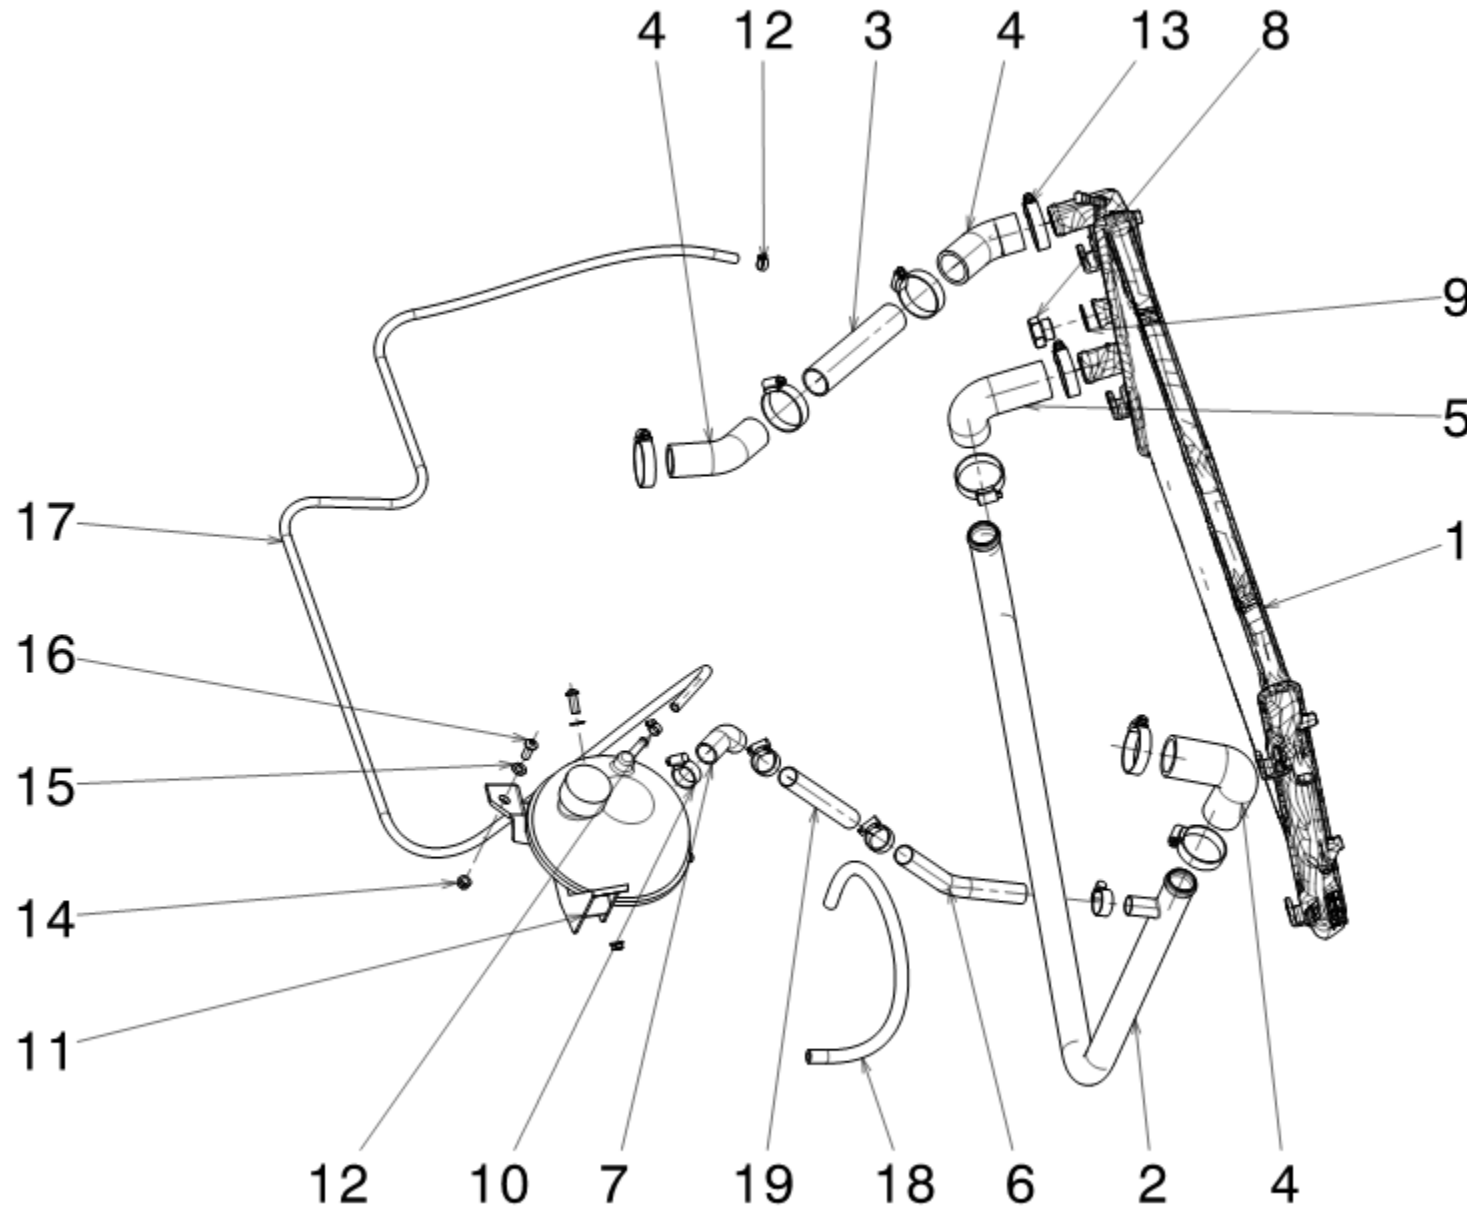

RF01-09-00846 ENGINE WATER COOLING SYSTEM

Pos	Part no.	Description	Q.ty
1	RF01-09-00487	RADIATOR H2O	1
2	RF01-09-00869	WATER PIPE RADIATOR-THERMOSTAT ALU D32	1
3	RF01-09-00868	WATER PIPE RADIATOR-ENGINE HEAD ALU D32	1
4	RF01-09-00990	45° SILICON ELBOW D32	3
5	RF01-09-00870	90° SILICON ELBOW D32	1
6	RF01-09-01001	STRAIGHT SILICON HOSE D21	1
7	RF01-09-01002	45° SILICON ELBOW D21	1
8	RF01-09-00834	WATER RADIATOR CAP	1
9	-	COPPER WASHER 22X28	1
10	-	WATER PIPE CLAMP 16-27	4
11	50544422	WATER BOWL	1
12	ABA 15	CLAMP ABA 15	2
13	-	ZEBRA CLAMP 32-50	8
14	ASTORI M8	NUT ASTORI M8	3
15	-	SPRING WASHER 8X15	3
16	-	BUTTON HEAD SOCKET SCREW M8X20	3
17	RF01-01-00988	PIPE BOWL-SENSOR	1
18	RF01-01-00989	PIPE BOWL-TURBOCHARGER	1
19	RF01-01-00987	PIPE ALU D21 BOWL-RADIATOR H2O	1