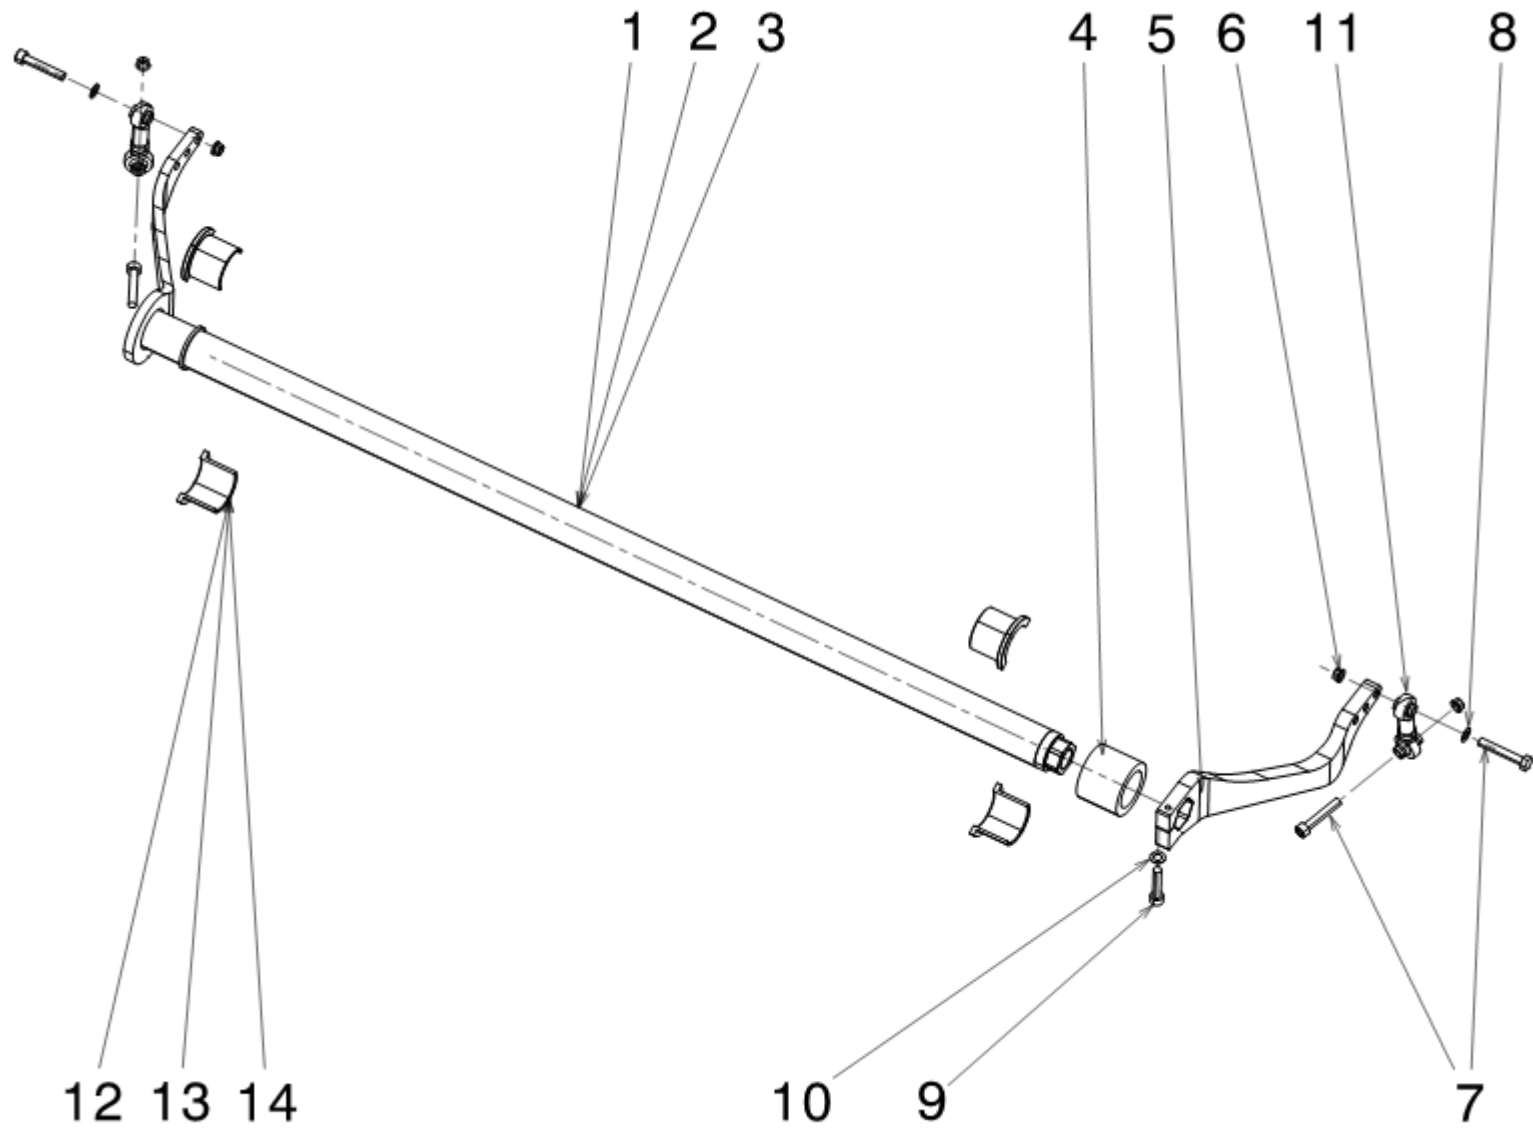

RF01-06-00900 FRONT ARB ASSY

Pos	Part no.	Description	Q.ty
1	RF01-06-00940	FRONT ARB D40x2 COMPLETE (Alt.)	1
2	RF01-06-00930	FRONT ARB D30x2 COMPLETE (Alt.)	1
3	RF01-06-00935	FRONT ARB D35x2 COMPLETE (Alt.)	1
4	RF01-06-00993	BUSHING ARB FIXING RH	1
5	RF02-06-00992	FRONT ARB BLADE RH	1
6	ASTORI M8	NUT ASTORI M8	4
7		HEX SOCKET SCREW PART.THREADED M8 L45	4
8		SPRING WASHER 8X15	2
9		HEX SOCKET SCREW M6 L40	1
10		SPRING WASHER 6X12	1
11	RF02-06-00990	FRONT DROP LINK ASSY	2
12	RF01-06-00945	BUSH CUT FRONT ARB D40	2
13	RF01-06-00947	BUSH CUT FRONT ARB D30	2
14	RF01-06-00946	BUSH CUT FRONT ARB D35	2