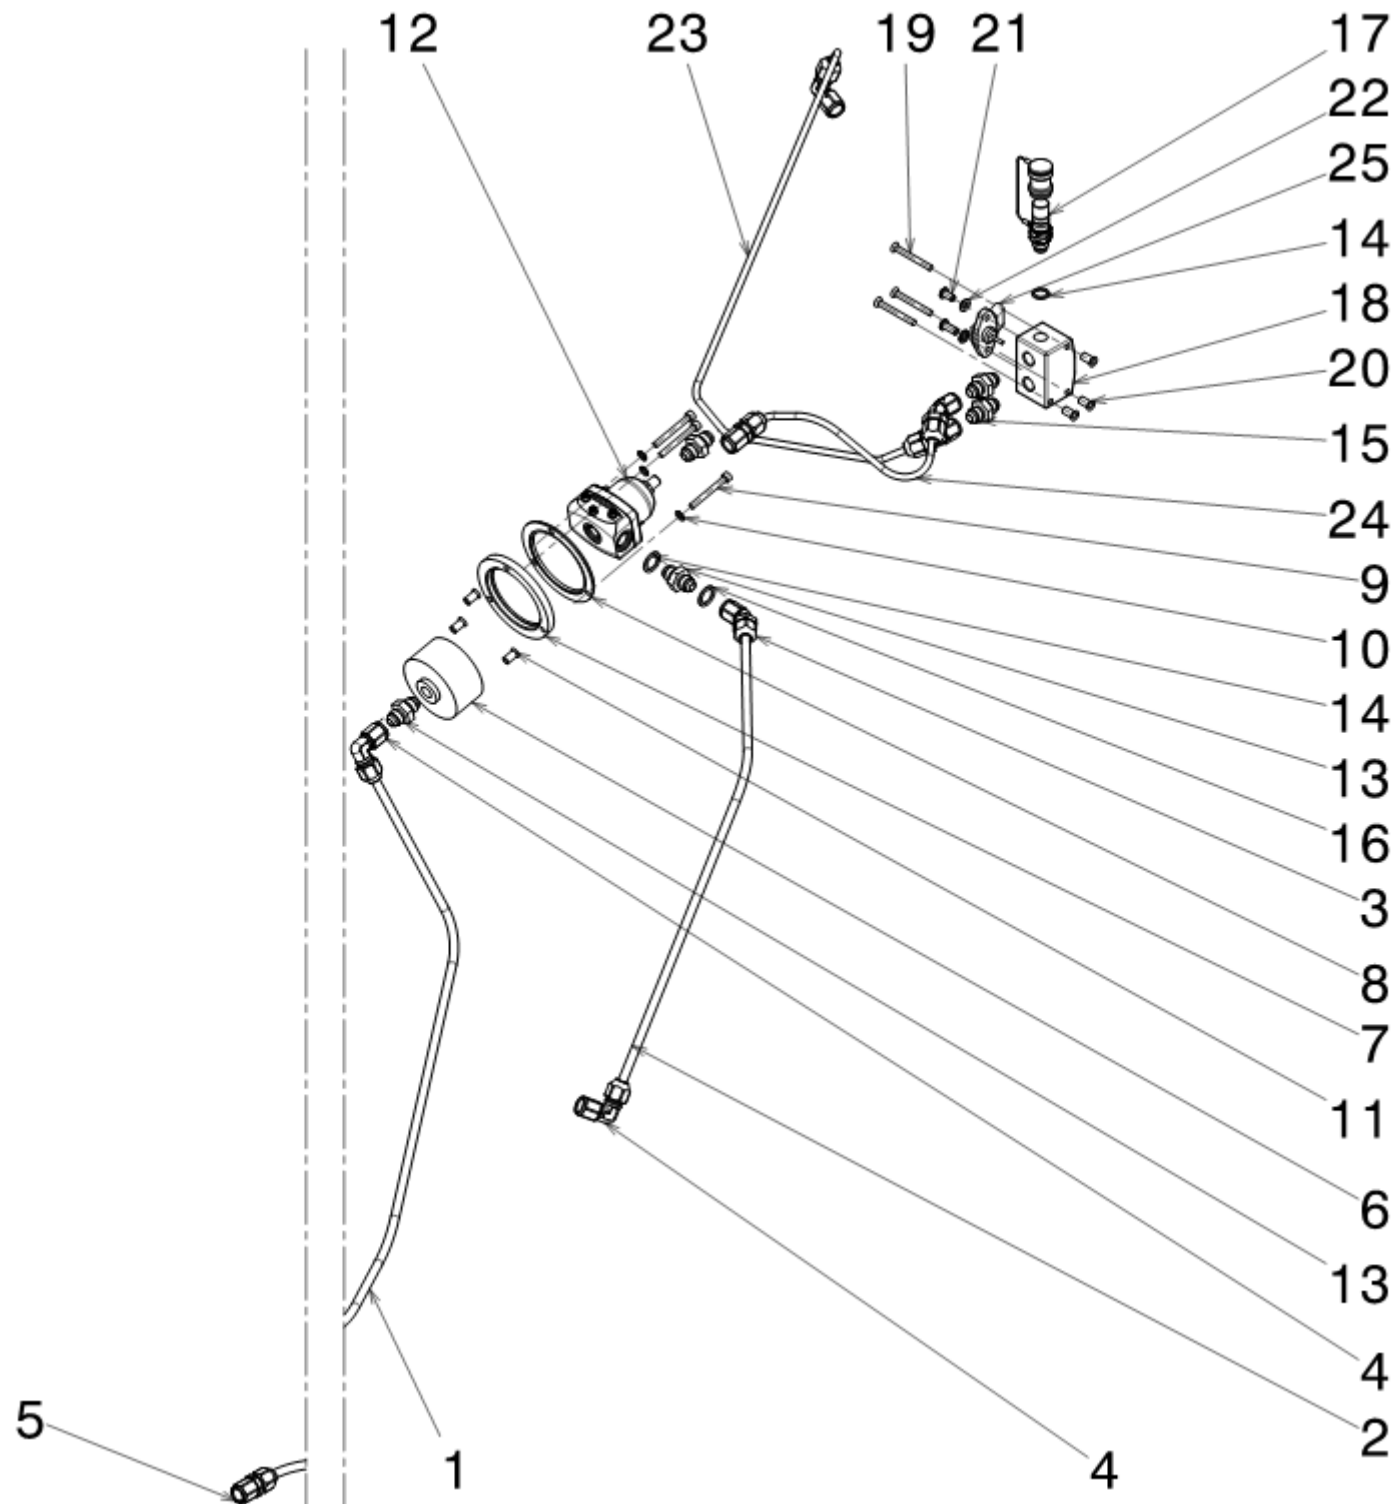

RF01-19-01110 FUEL SYSTEM

Pos	Part no.	Description	Q.ty
1		FEED STAINLESS BRAIDED HOSE PIPE DASH6 L	1
2		RETURN STAINLESS BRAIDED HOSE PIPE DASH6 L	1
3	E-TEC804506	45° FORGED LOW PROFILE FEMALE AN	3
4	E-TEC809006	90° FORGED LOW PROFILE FEMALE AN	2
5	E-TEC800106	STRAIGHT FEMALE AN	1
6		FUEL FILTER	1
7	RF01-25-00853	FLANGE FUEL FILTER	1
8	RF01-25-00854	COVER FILTER	1
9		HEX SOCKET SCREW M5X25	3
10		WASHER 5X10	3
11		THREADED INSERT FUEL FILTER	3
12	B-FL53502	BOSH PRESSURE FUEL REGULATOR	1
13	E-TEC981506	NIPPLE DASH6	2
14		COPPER WASHER	3
15	061415300	NIPPLE DASH6 M4X1,5	2
16		COPPER WASHER M18X1,5	2
17	SPT08.7655	STAUBLI	1
18	RF01-19-00812	HOUSING FOR PLUG VALVE PICK FUEL	1
19		COUNTERSUNK HEAD SCREW M5X50	3
20		THREADED INSERT HOUSING	3
21		BUTTON HEAD BOLT M6X16	2
22		WASHER 6X12	2
23		STAINLESS BRAIDED HOSE DASH6 L	1
24		STAINLESS BRAIDED HOSE DASH6 L	1
25		SENSOR FUEL	1

DA MODIFICARE