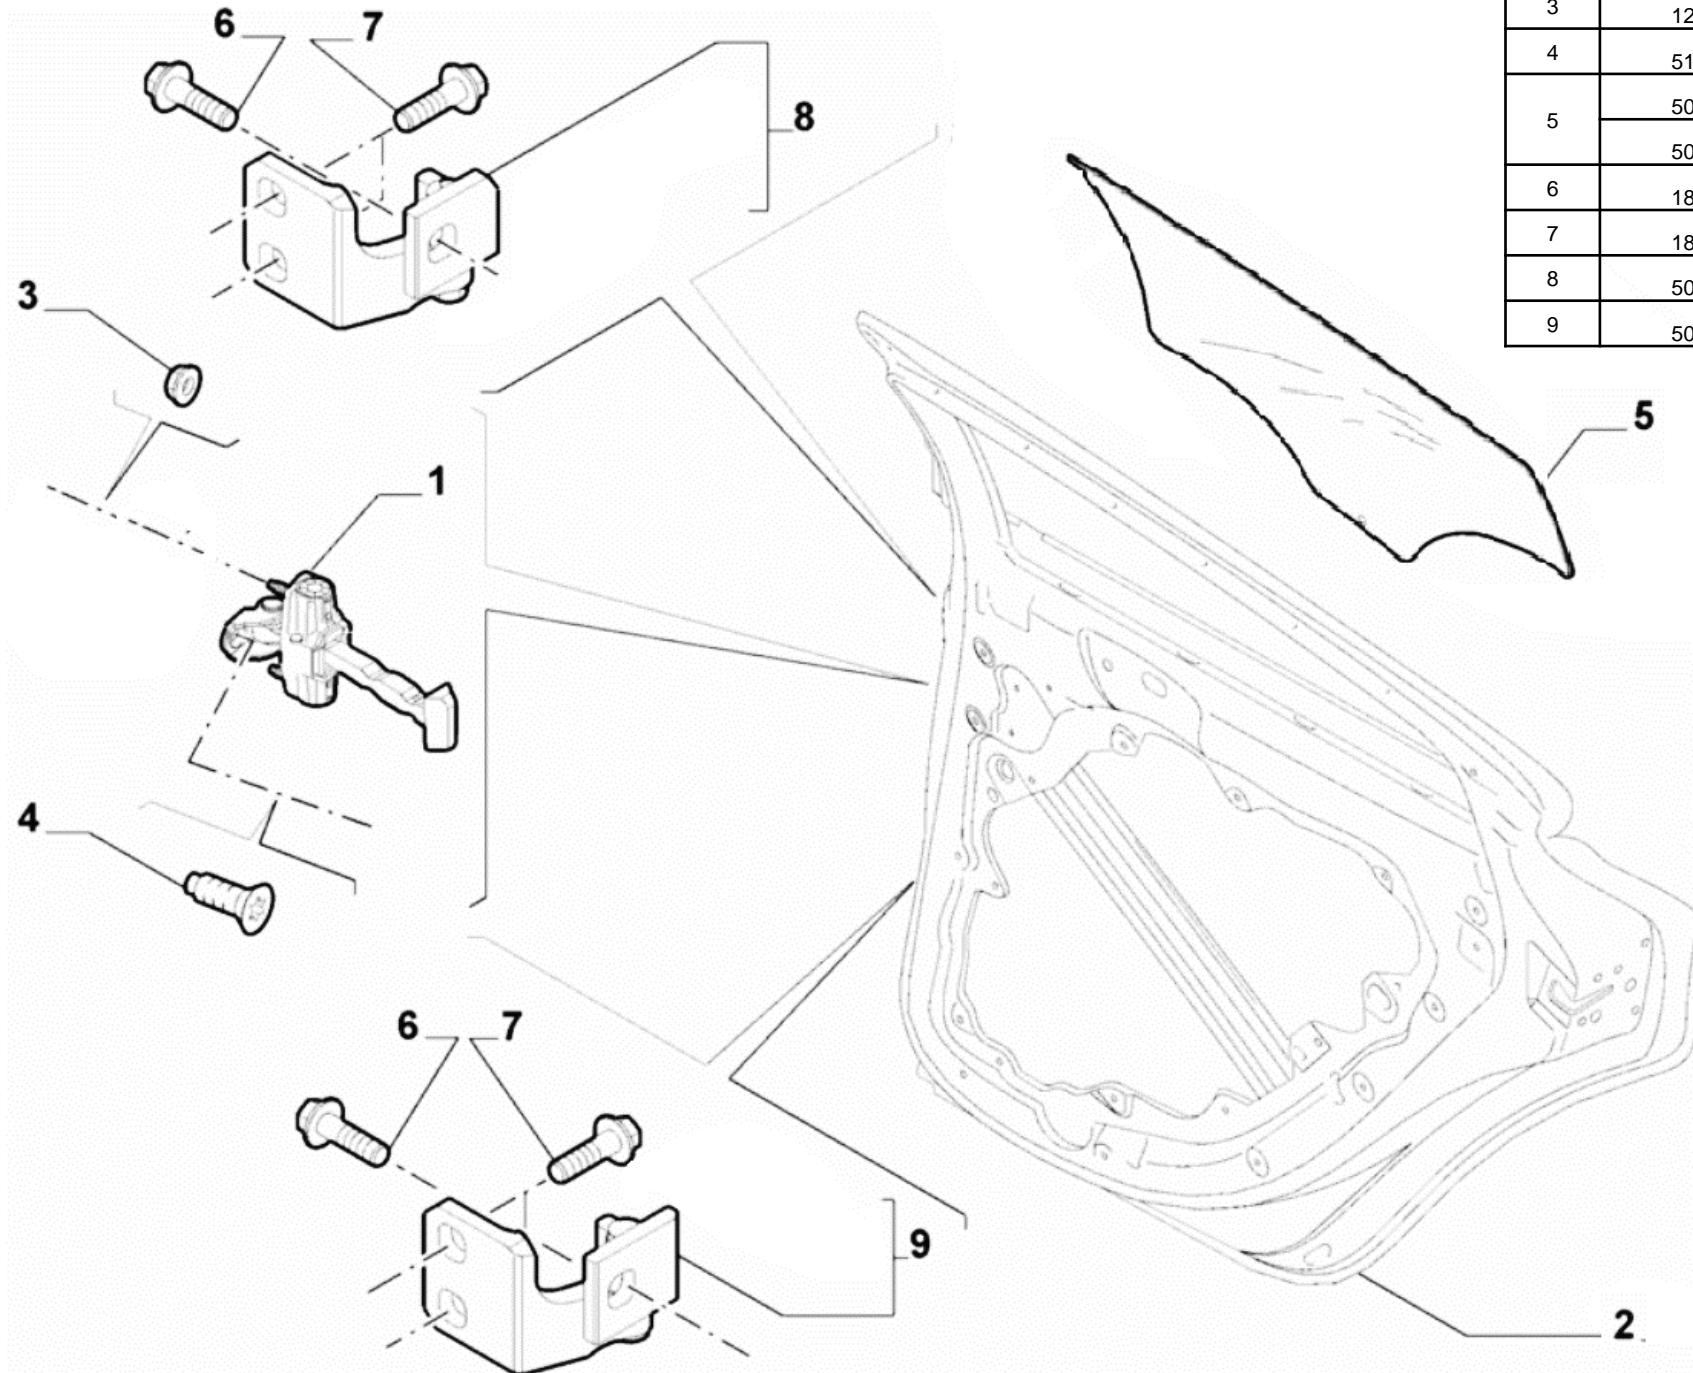

RF01-03-00918 REAR RH DOOR
RF01-03-00919 REAR LH DOOR

Pos	Part no.	Description	Q.ty
1	50521442	REAR DOOR ROD	1+1
2	50509298	REAR RH DOOR	1
	50509299	REAR LH DOOR	1
3	12578118	REAR DOOR ROD NUT	2+2
4	51876148	REAR DOOR ROD SCREW	1+1
5	50527243	REAR RH WINDOW	1
	50527245	REAR LH WINDOW	1
6	18754324	JOINT SCREW M10	2+2
7	18754324	JOINT SCREW M10	4+4
8	50525345	REAR UPPER JOINT	1+1
9	50525347	REAR LOWER JOINT	1+1