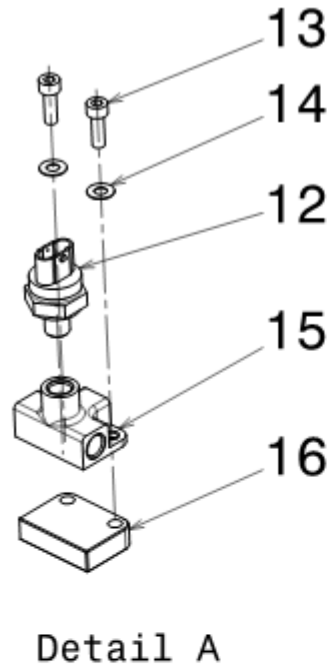

RF01-08-01051 HYDRAULIC SYSTEM BRAKE AND CLUTCH

Pos	Part no.	Description	Q.ty
1	RF01-08-00404	REAR BRAKE PUMP FLEXIBLE PIPE	1
2	RF01-08-00405	FRONT BRAKE PUMP FLEXIBLE PIPE	1
3	RF02-08-00401	PIPE CRIMPED FRONT BRAKE CALIPER	2
4		COPPER WASHER	4
5	3211202	BOLT BANJO M10X1	2
6	3102300	BULKHEAD FITTING NIPPLE	4
7	RF01-08-01013	COPPER PIPE FROM FR 4 WAY TO FR LH CALIPER	1
8		RUBBER BULKHEAD	2
9	3213200	JIC MALE TO MALE 10X1	2
10	RF01-08-01012	COPPER PIPE FROM FR 4 WAY TO FR RH CALIPER	1
11	RF01-08-01007	COPPER PIPE FROM 2 WAY TO PROP. VALVE	1
12	RF01-16-00956	PRESSURE SENSOR BRACKING SYSTEM	2
13		HEX SOCKET SCREW M5X25	6
14		SPRING WASHER 5x11	4
15	3226302	4 WAY TUBE	2
16	RF01-08-00704	SPACER 4 WAY TUBE	2
17	3112302	2 WAY TUBE	1
18	RF01-08-00702	2 SPACER 2 WAY TUBE	1
19	RF01-08-01010	COPPER PIPE FROM RR 4 WAY TO RR LH CALIPER	1
20		COUNTERSUNK HEAD SCREW M6X	2
21	RF01-17-00815	PROPORTIONING VALVE SUPPOR	1
22	CP3550 13	PROPORTIONING VALVE	1
23		BUTTON HEAD BOLT M6X12	2
24		SPRING WASHER 6x12	2
25	RF02-08-00403	PIPE CRIMPED REAR BRAKE CALIPER LH	1
26	RF02-08-00402	PIPE CRIMPED REAR BRAKE CALIPER RH	1
27	RF02-08-00622	COPPER PIPE FROM HANDBRAKE TO RR 4 WAY	1
28	03218200	JIC MALE TO MALE 3/4	1
29	RF02-08-00600	COMPLETE HANDBRAKE	1
30	RF02-08-00621	COPPER PIPE FROM PROP. VALVE TO HANDBRAKE	1
31	RF01-08-01011	COPPER PIPE FROM RR 4 WAY TO RR RH CALIPER	1