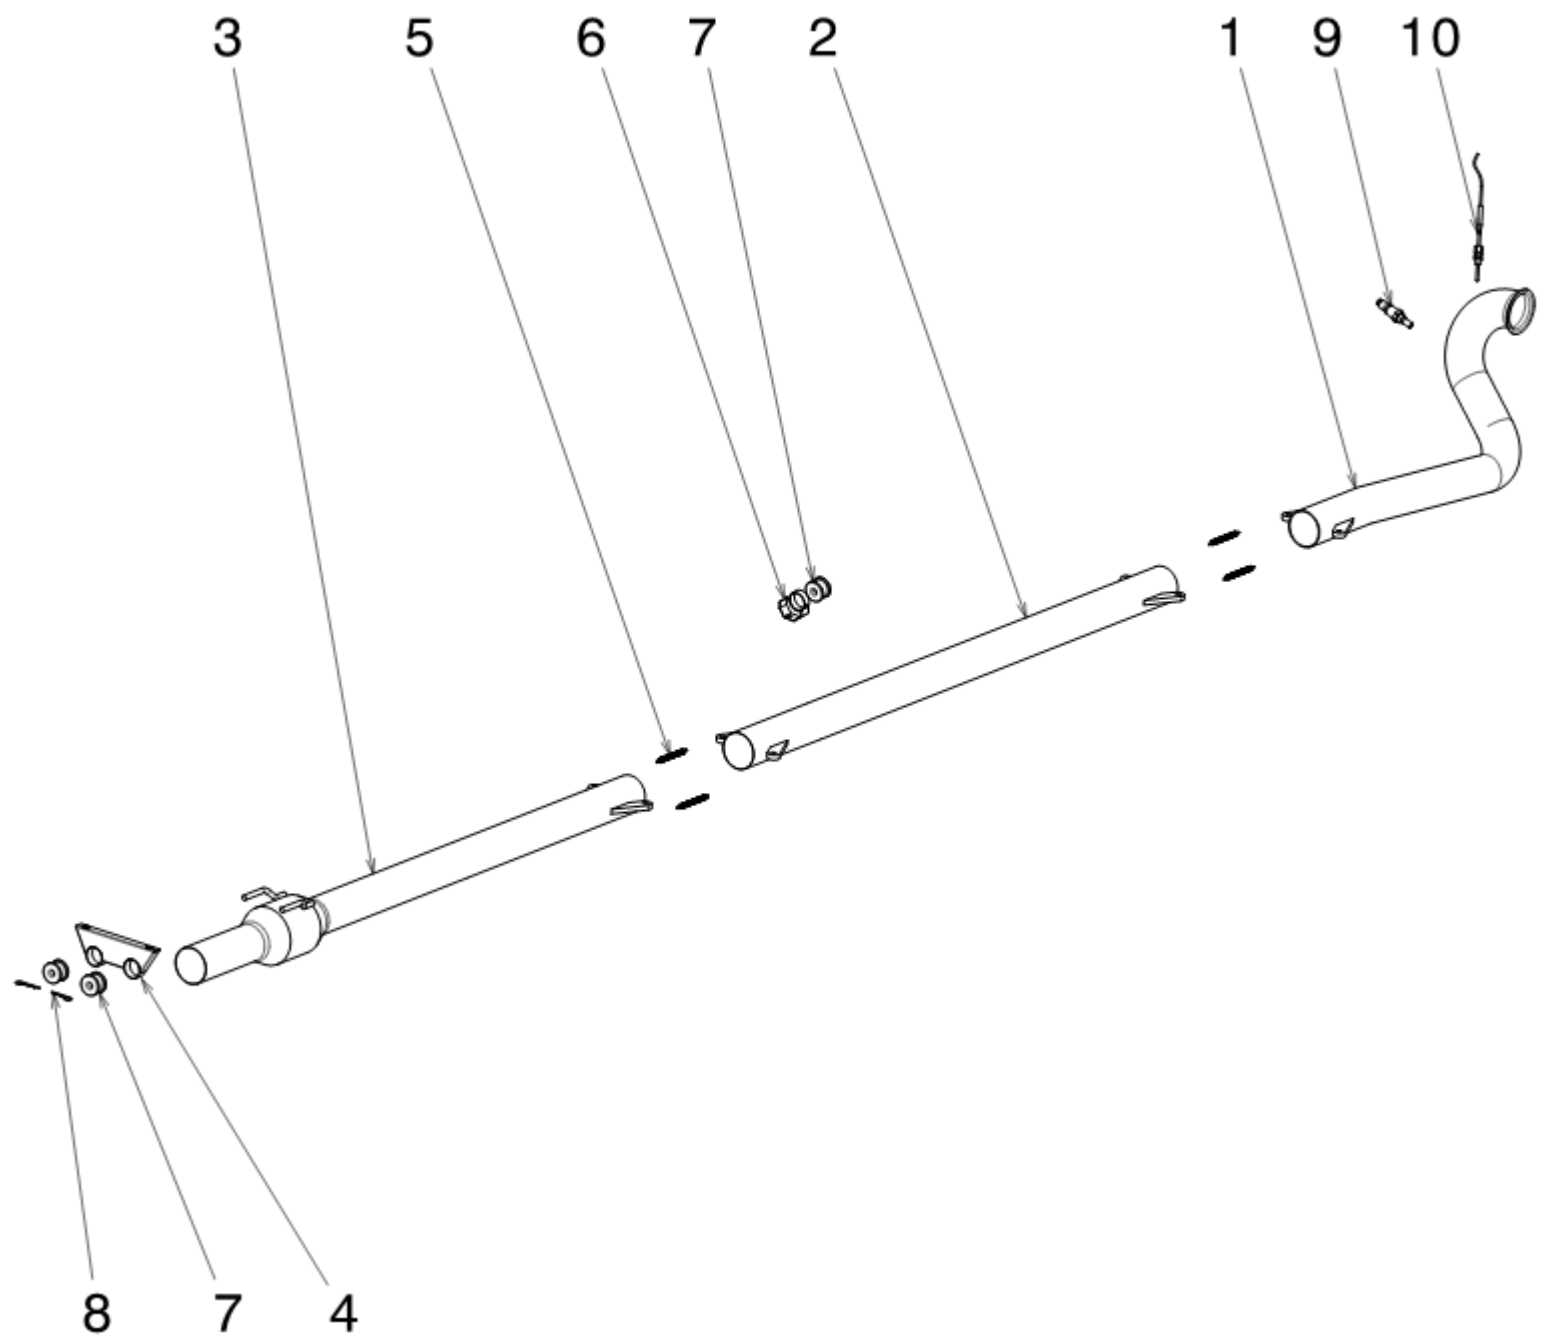

RF01-10-01059 EXHAUST COMPLETE

Pos	Part no.	Description	Q.ty
1	RF02-10-01088-1	DOWNPIPE	1
2	RF01-10-01060	CENTRAL EXHAUST PIPE	1
3	RF01-10-01062	REAR EXHAUST PIPE	1
4	RF01-10-01073	REAR EXHAUST PIPE SUPPORT	1
5	90600512	EXHAUST SPRING	4
6	RF01-10-01077	CENTRAL SUPPORT EXHAUST	1
7	443253149B	RUBBER EXHAUST MOUNTING	3
8	CLIP-2X53	SAFETY CLIP	2
9	RF01-16-00904	LAMBDA SENSOR	1
10	RF01-16-01309	THERMOCOUPLE	1