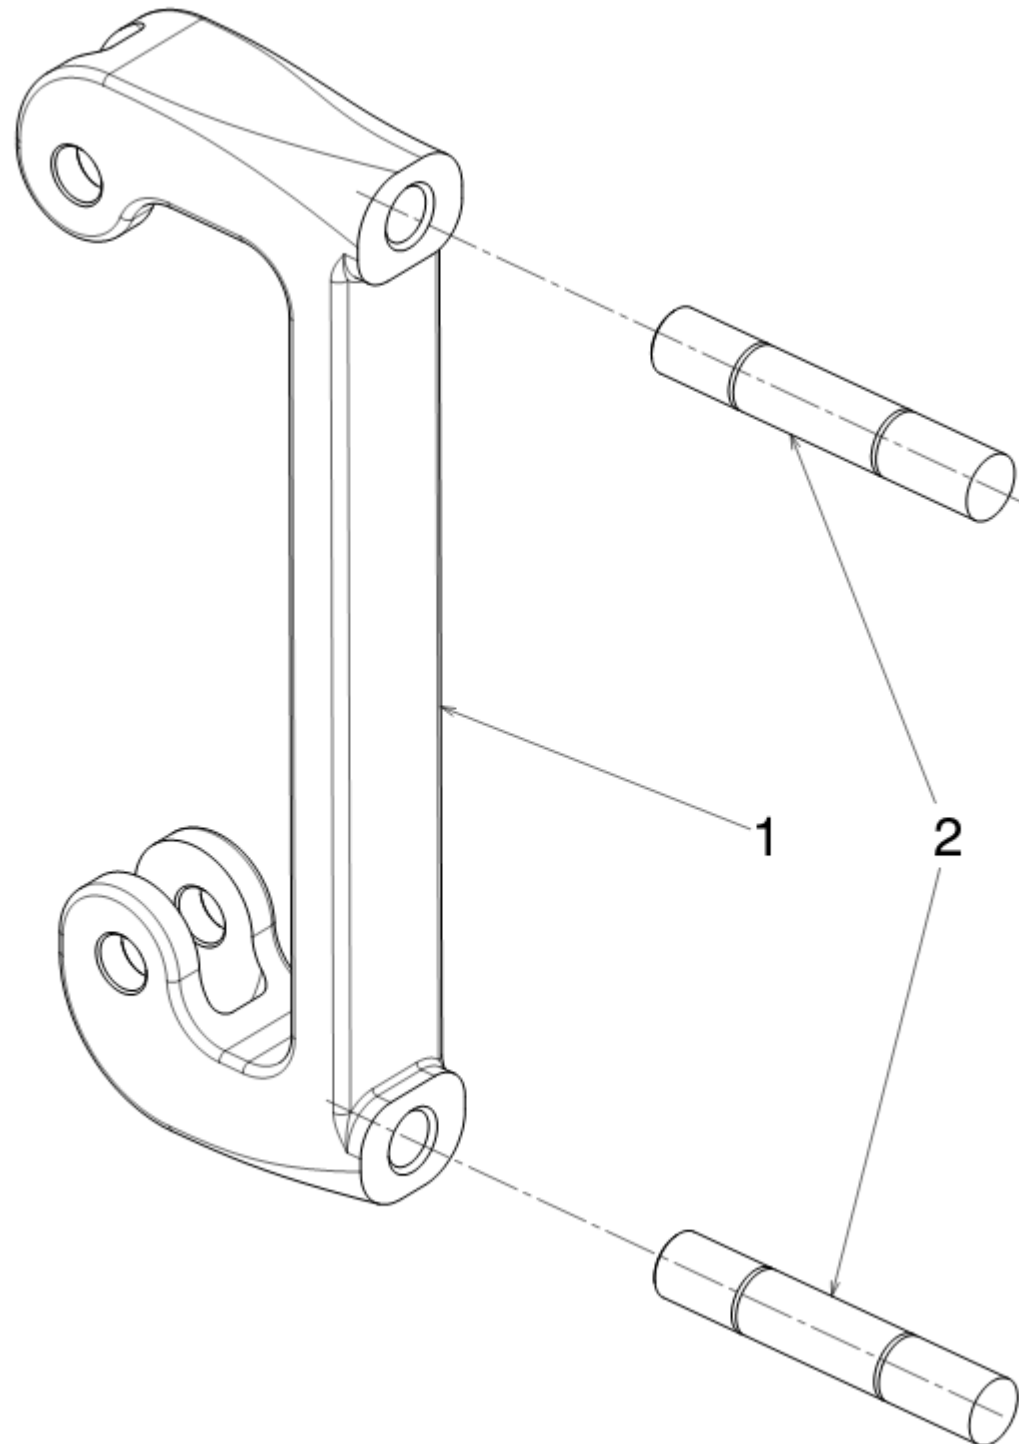

RF01-04-00497 CALIPER SUPPORT COMPLETE

Pos	Part no.	Description	Q.ty
1	RF01-04-00543	SPACER FRONT BRAKE CALIPER	1
2	RF01-08-10548	FIXING STUD FRONT BRAKE CALIPER	2