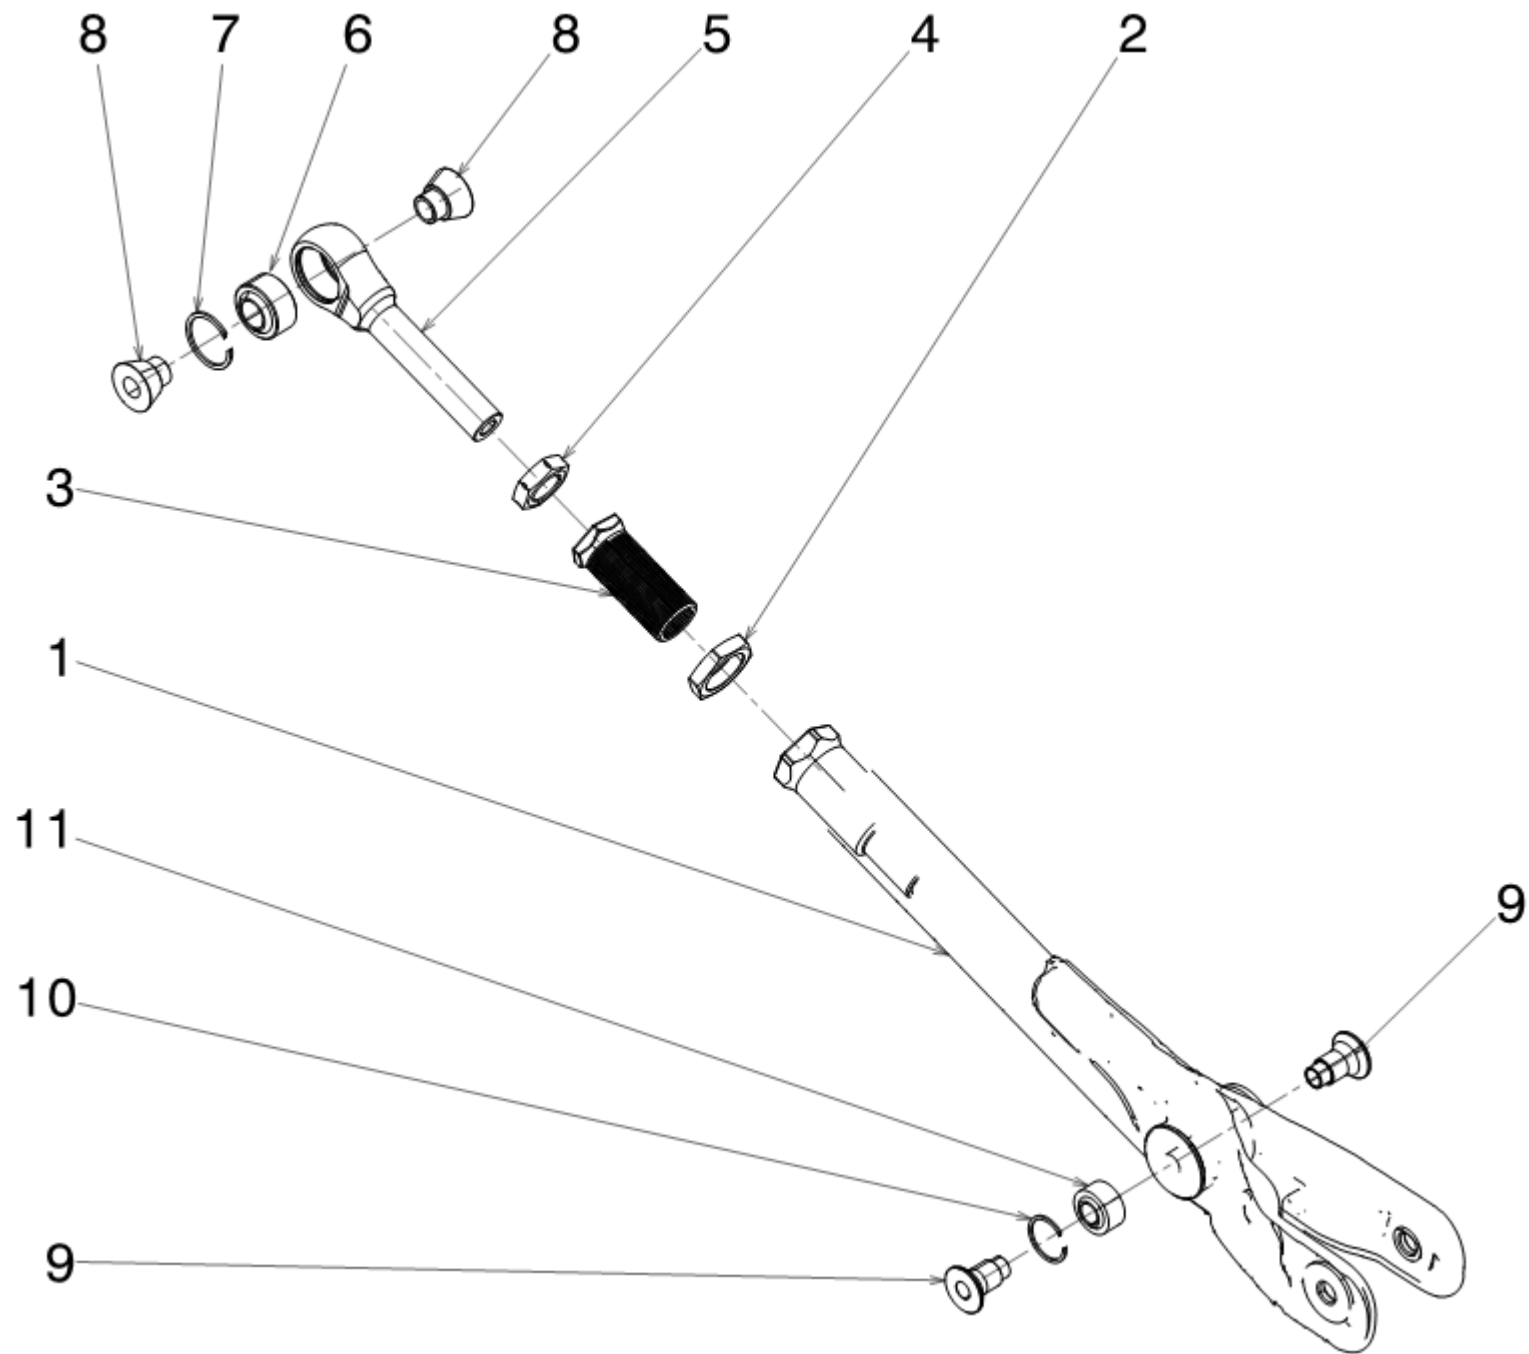

RF01-05-00625 REAR WISHBONE LOWER ASSY

Pos	Part no.	Description	Q.ty
1	RF01-05-00623	REAR WISHBONE LOWER	2
2	RF01-05-00577	LOCKNUT M28	2
3	RF01-05-00578	THREADED BUSHING EXT-INT	2
4	RF01-05-00575	LOCKNUT M20 LEFTHAND THREAD	2
5	RF01-05-00644	ROAD END ABWT10 MODIFIED	2
6	ABWT10	SPHERICAL BEARING	2
7	M2300-0320	SEEGER	2
8	RF01-05-00620	BUSHING CENTERING RODOBAL	4
9	RF01-05-00631	BUSHING FIX RODOBAL REAR DAMPER	4
10	M2300-0260	SEEGER	2
11	G12D	SPHERICAL BEARING G12D	2