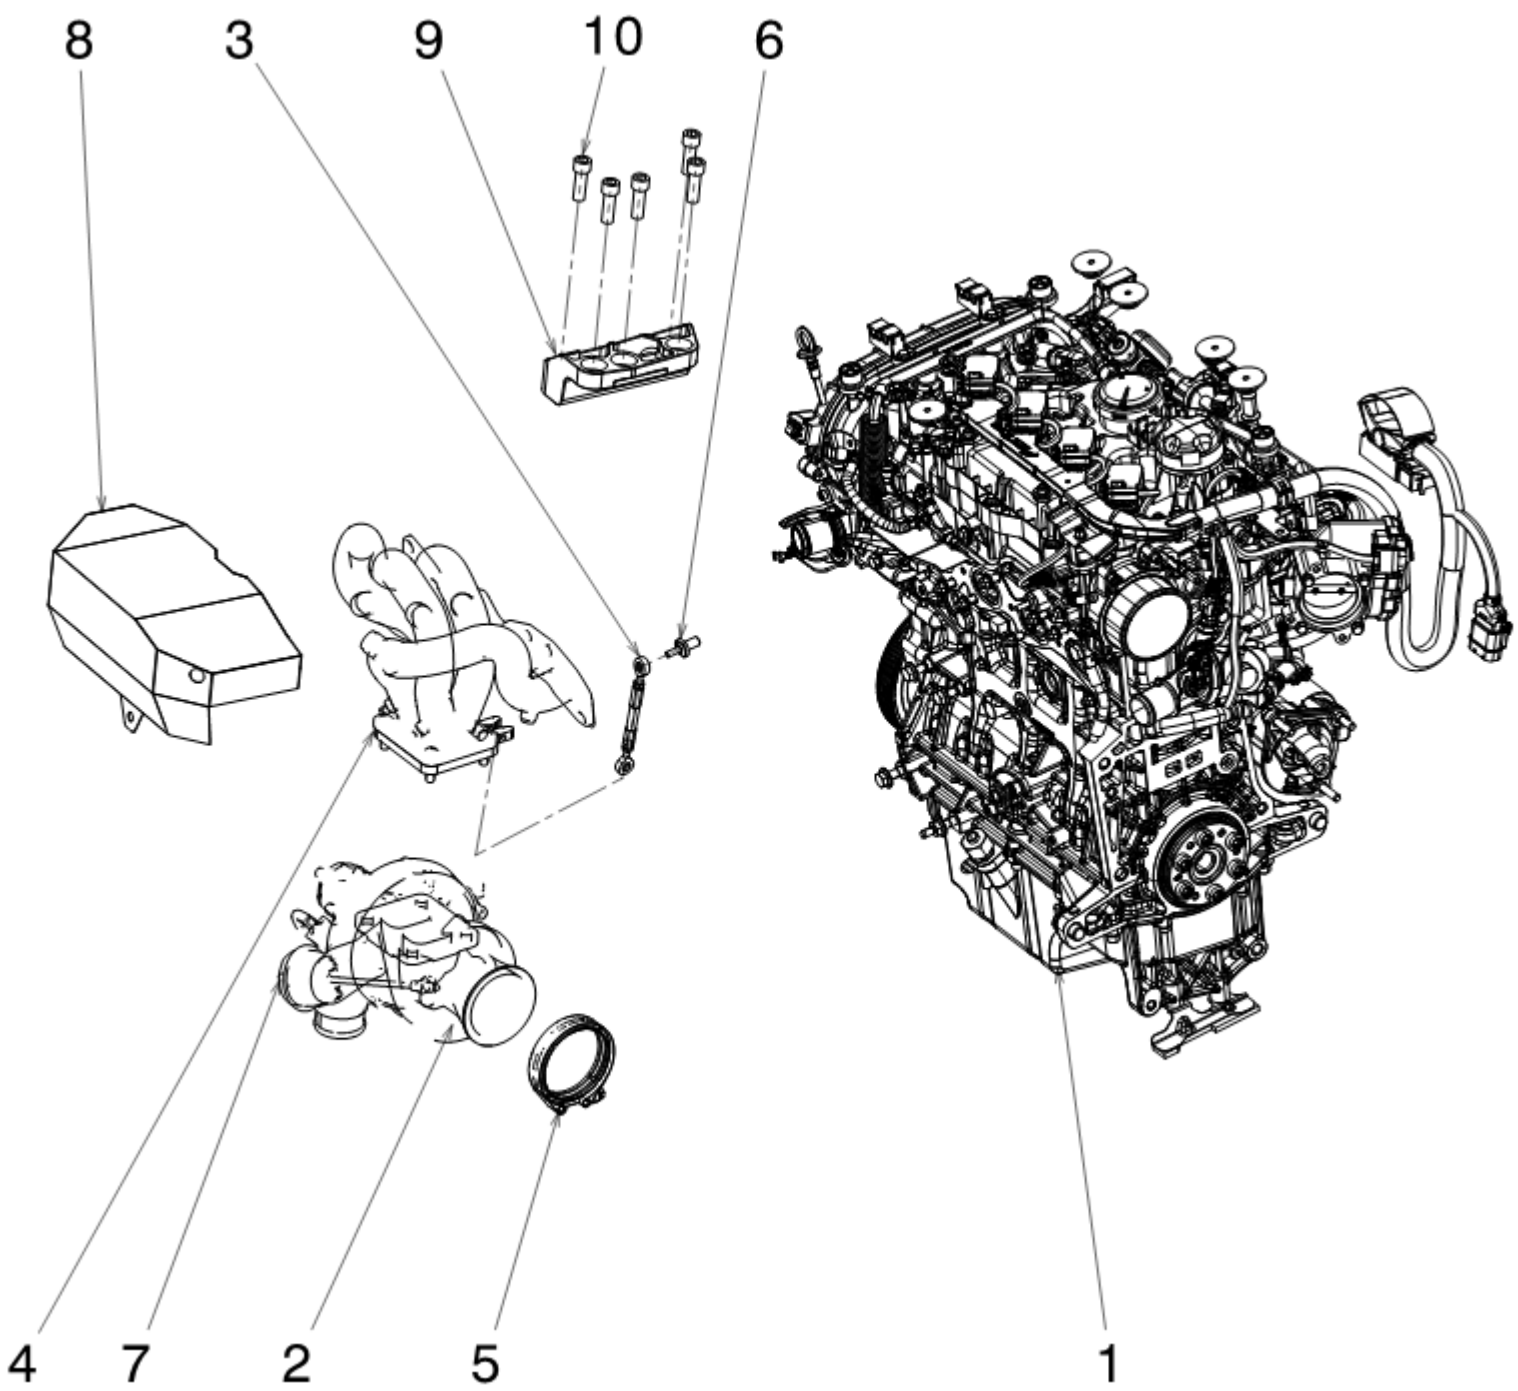

RF01-26-00400 ENGINE ASSY

Pos	Part no.	Description	Q.ty
1	RF01-26-00401	ENGINE	1
2	RF01-10-01084	TURBO	1
3	RF01-10-01086	DROP LINK TURBO	1
4	RF01-10-00691	EXHAUST MANIFOLD	1
5	V-BAND 80mm	V BAND PER VM-D63.6-80-9	1
6	RF01-10-00835	STUD DROP LINK TURBO	1
7	TS0620114	WASTEGATE	1
8	RF01-10-00696	BULKHEAD HEAT EXHAUST MANIFOLD	1
9	RF01-26-00566	ENGINE SUPPORT	1
10		HEX SOCKET SCREW M12X1.25 L35	5

In attesa di modifiche