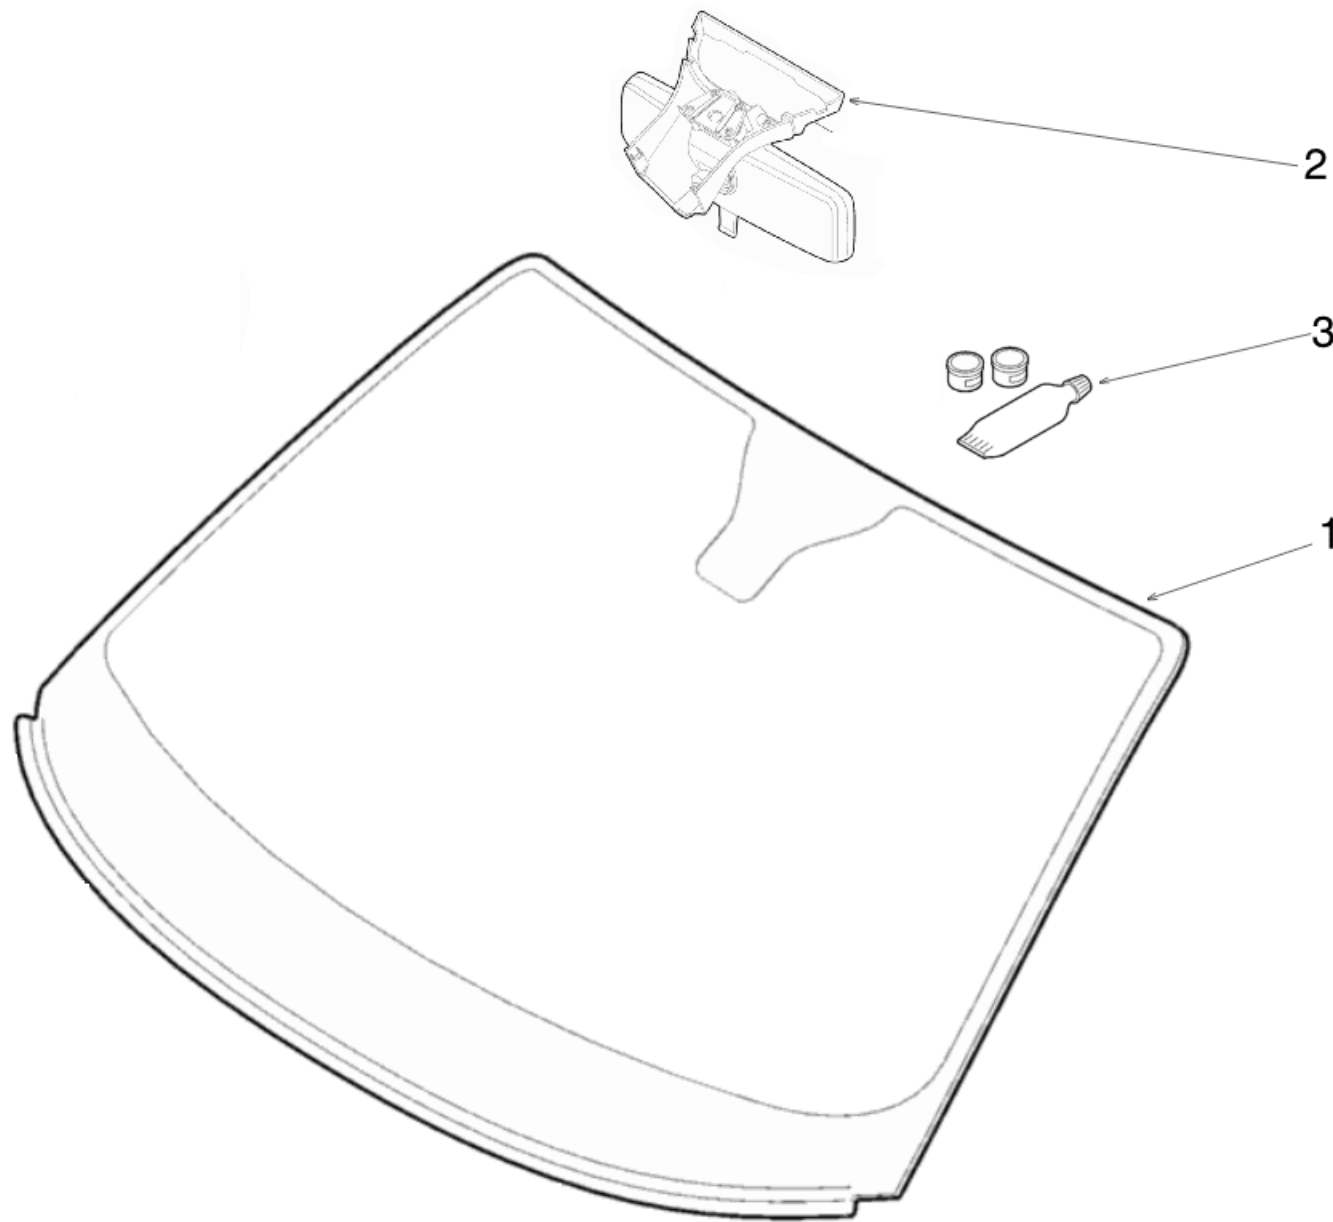

WINDSCREEN

Pos	Part no.	Description	Q.ty
1	52055982	WINDSCREEN	1
2	156098941	CENTRAL MIRROR	1
3	71730189	GLUE KIT	1