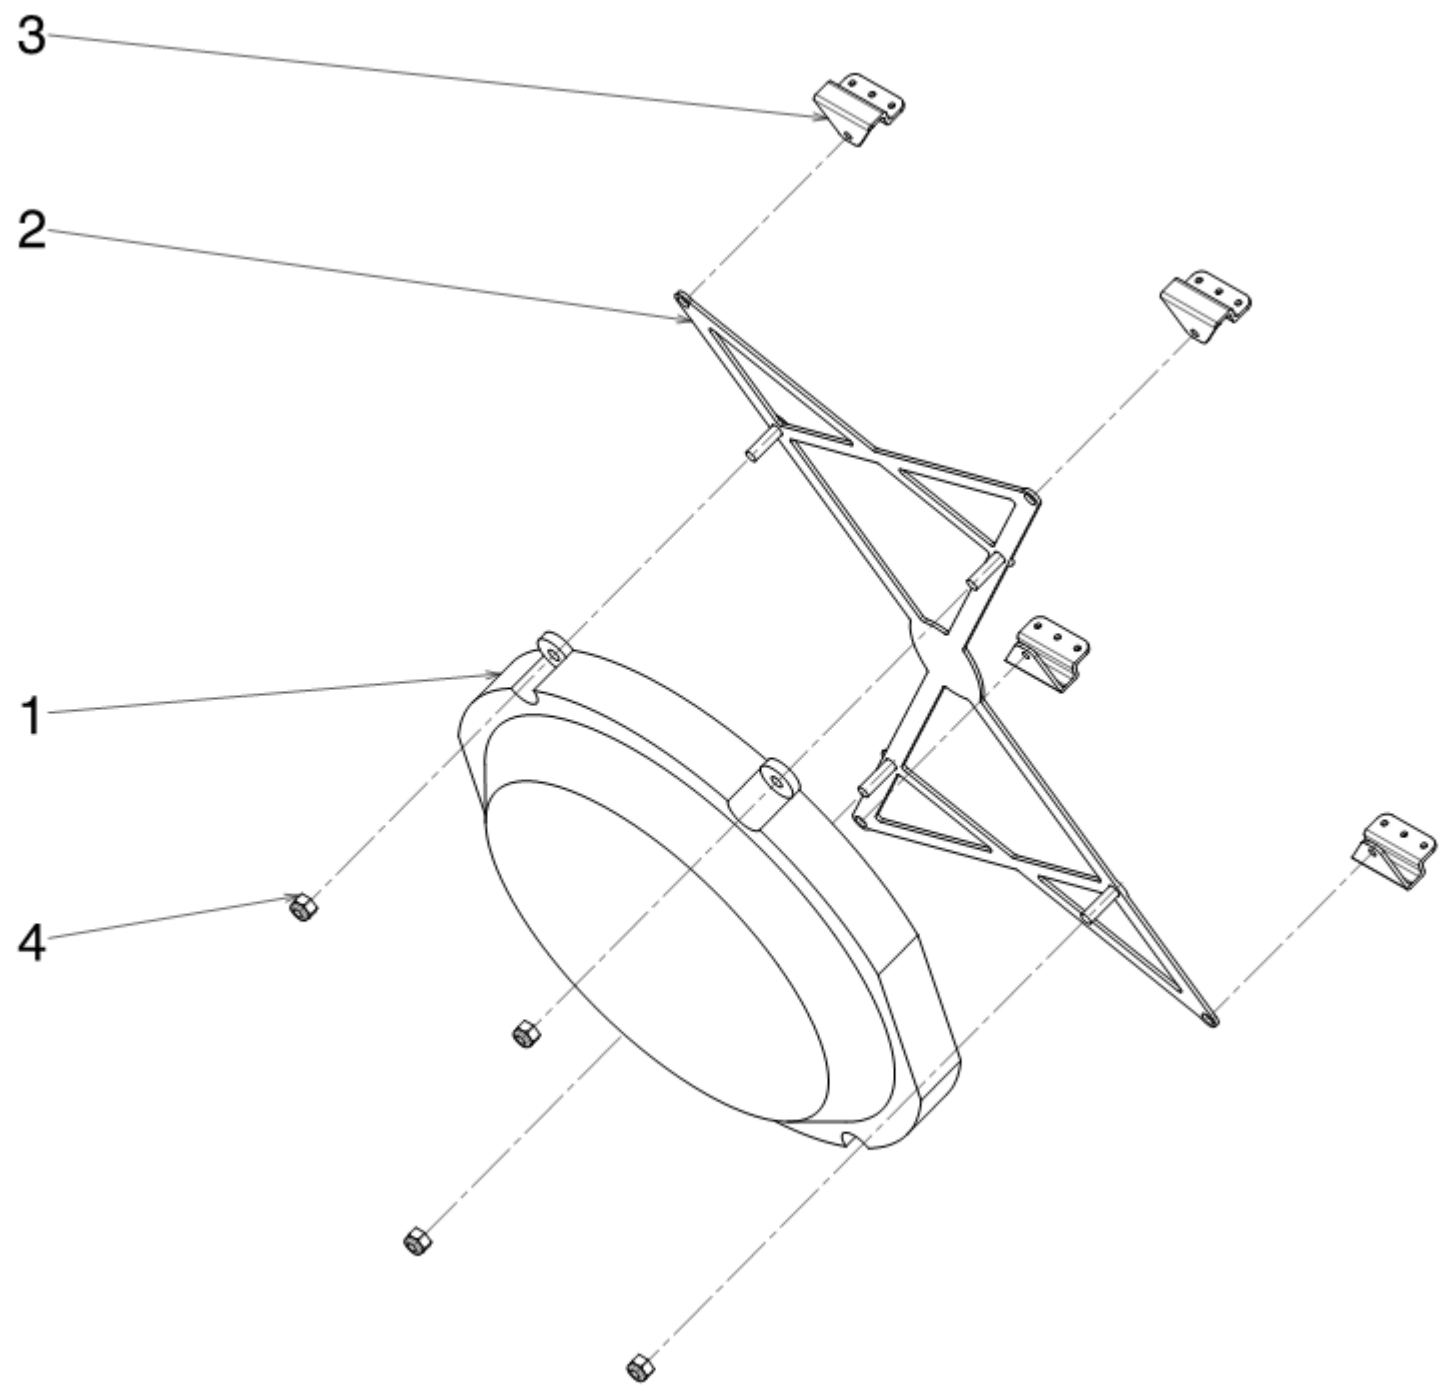

RF01-16-01032 COMPLETE FAN

Pos	Part no.	Description	Q.ty
1	RF01-16-01305	COOLING FAN	1
2	RF02-16-00994	SUPPORT COOLING FAN	1
3	RF02-16-00995	PLATE SUPPORT COOLING FAN	4
4		SELF BLOCKING NUT M6	4