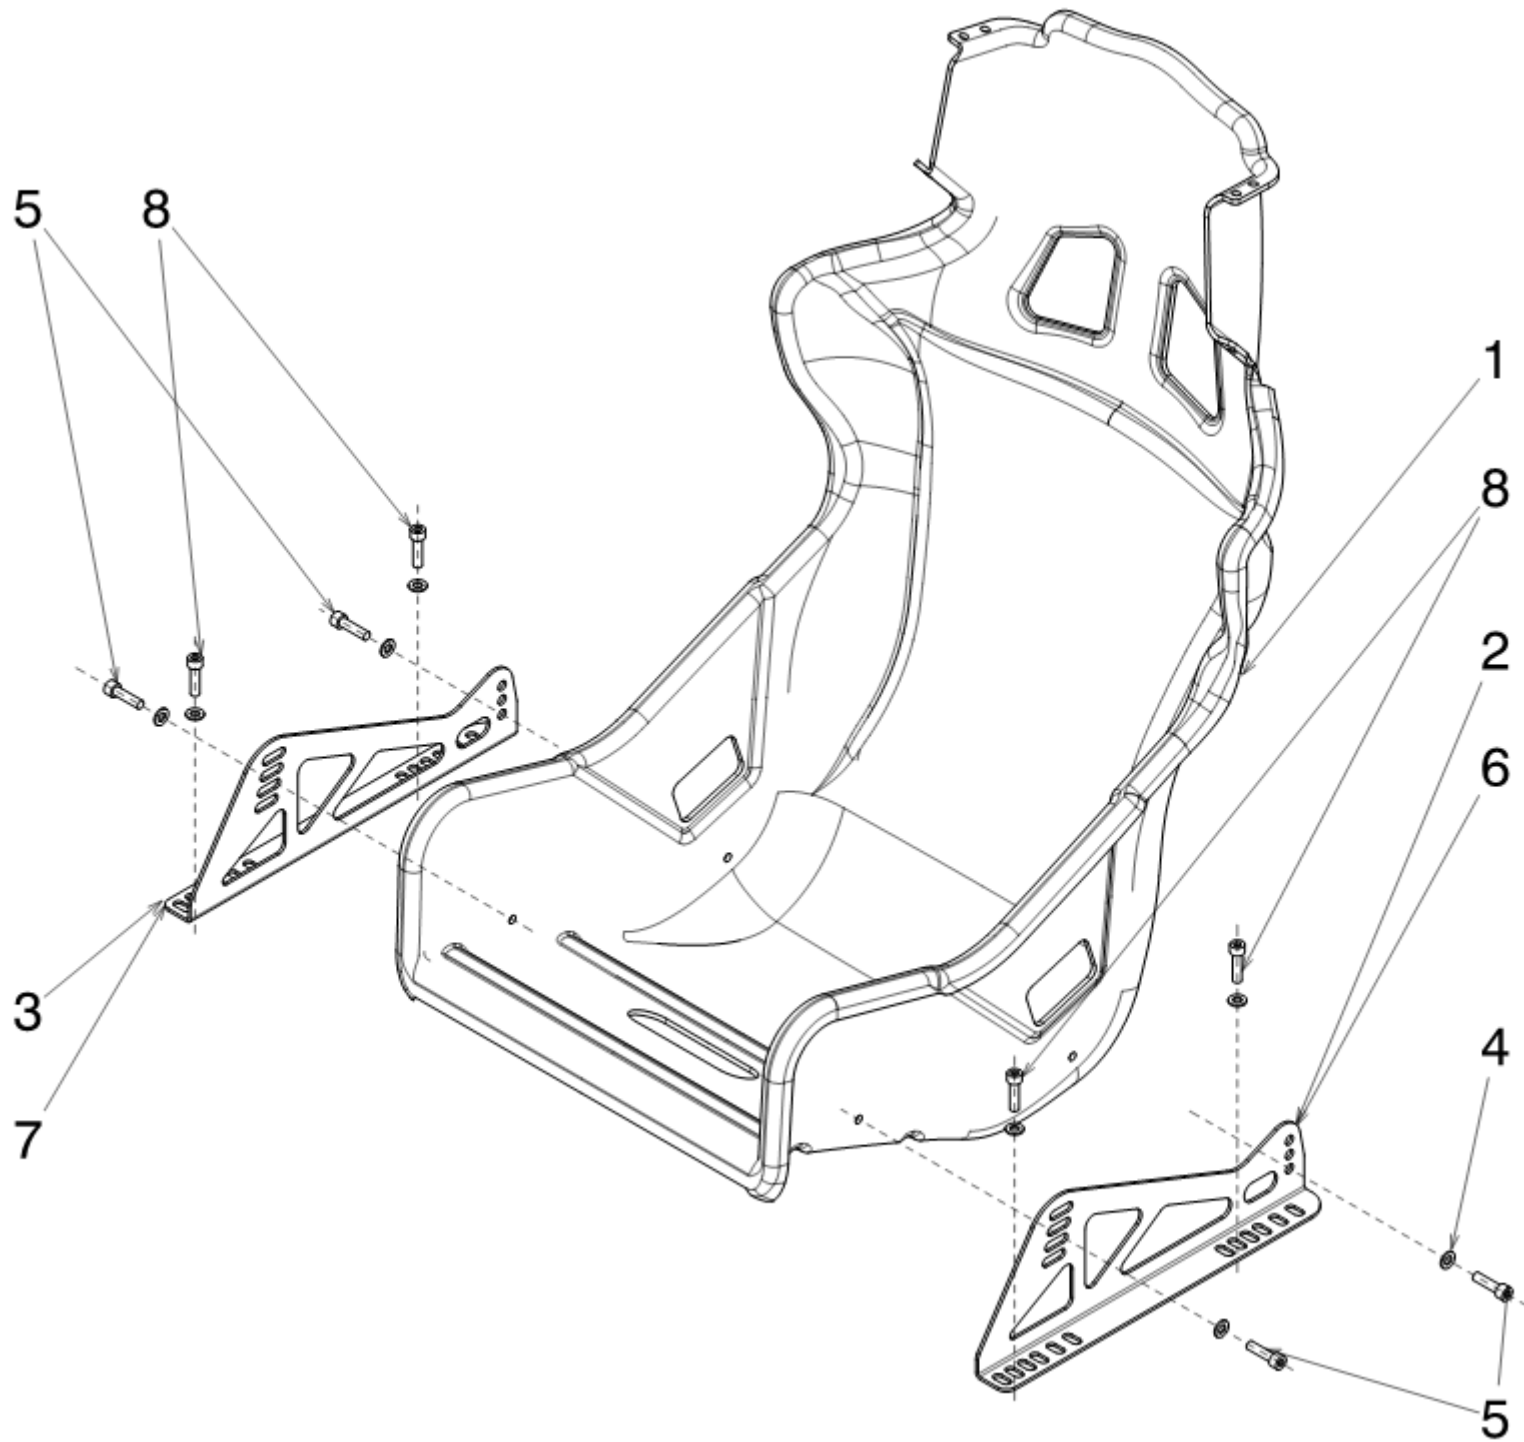

RF01-18-00565 DRIVER SEAT ASSY

Pos	Part no.	Description	Q.ty
1	HTE400-R	SEAT OMP	1
2	RF01-18-00807	SEAT BRACKET LH	1
3	RF01-18-00808	SEAT BRACKET RH	1
4	-	PLANE WASHER 8X16	8
5	-	HEX SOCKET SCREW M8X25	4
6	RF01-18-00985	SEAT BRACKET HIGH LH (OPT)	1
7	RF01-18-00986	SEAT BRACKET HIGH RH (OPT)	1
8	-	HEX SOCKET SCREW M8X30	4