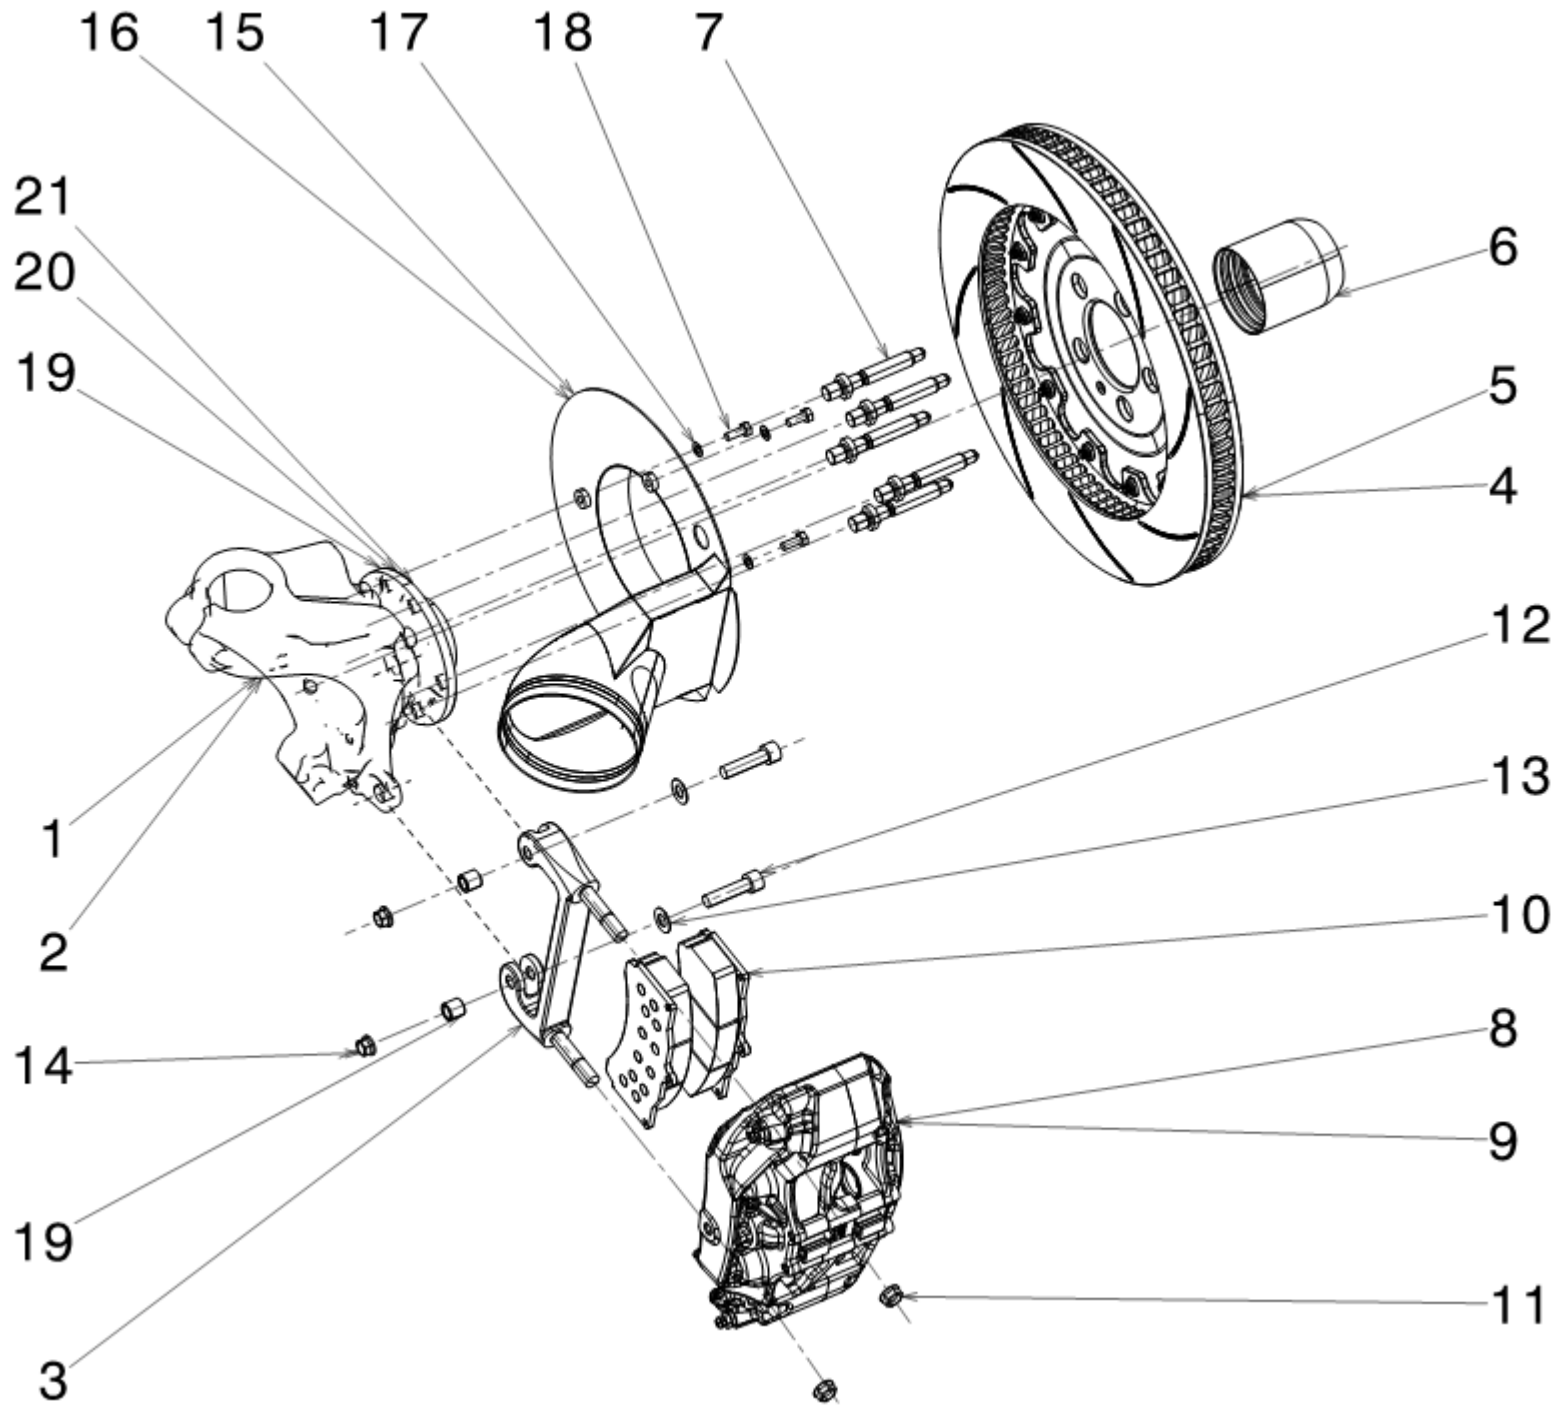

RF01-04-00495 UPRIGHT FRONT COMPLETE LH
RF01-04-00494 UPRIGHT FRONT COMPLETE RH

Pos	Part no.	Description	Q.ty
1	RF01-04-00794	FRONT UPRIGHT LH	1
2	RF01-04-00795	FRONT UPRIGHT RH	1
3	RF01-04-00497	CALIPER SUPPORT COMPLETE	1+1
4	RF01-08-00792	FRONT BRAKE DISC ASSY LH	1
5	RF01-08-00793	FRONT BRAKE DISC ASSY RH	1
6	RF01-04-00539	WHEEL CENTERING BUSHING	1+1
7	RF02-20-00547	WHEEL STUD	5+5
8	CP9668-3S7L	FRONT CALIPER LH	1
9	CP9668-2S7L	FRONT CALIPER RH	1
10	RCP050ME202	PADS SET	1
11	-	NUT ASTORI M12	2+2
12	-	HEX SOCKET SCREW M10X1.5 L45	2+2
13	-	SPRING WASHER 10X20	2+2
14	-	NUT ASTORI M10	2+2
15	RF02-08-00821	CALIPER DUCT COMPLETE LH	1
16	RF02-08-00822	CALIPER DUCT COMPLETE RH	1
17	-	SPRING WASHER 6X12	3+3
18	-	HEX SCREW M6X1 L16	3+3
19	51773149	FRONT WHEEL HUB	1+1
20	51813925	FRONT WHEEL BEARING	1+1
21	50523730	FRONT WHEEL BEARING SCREW	4+4