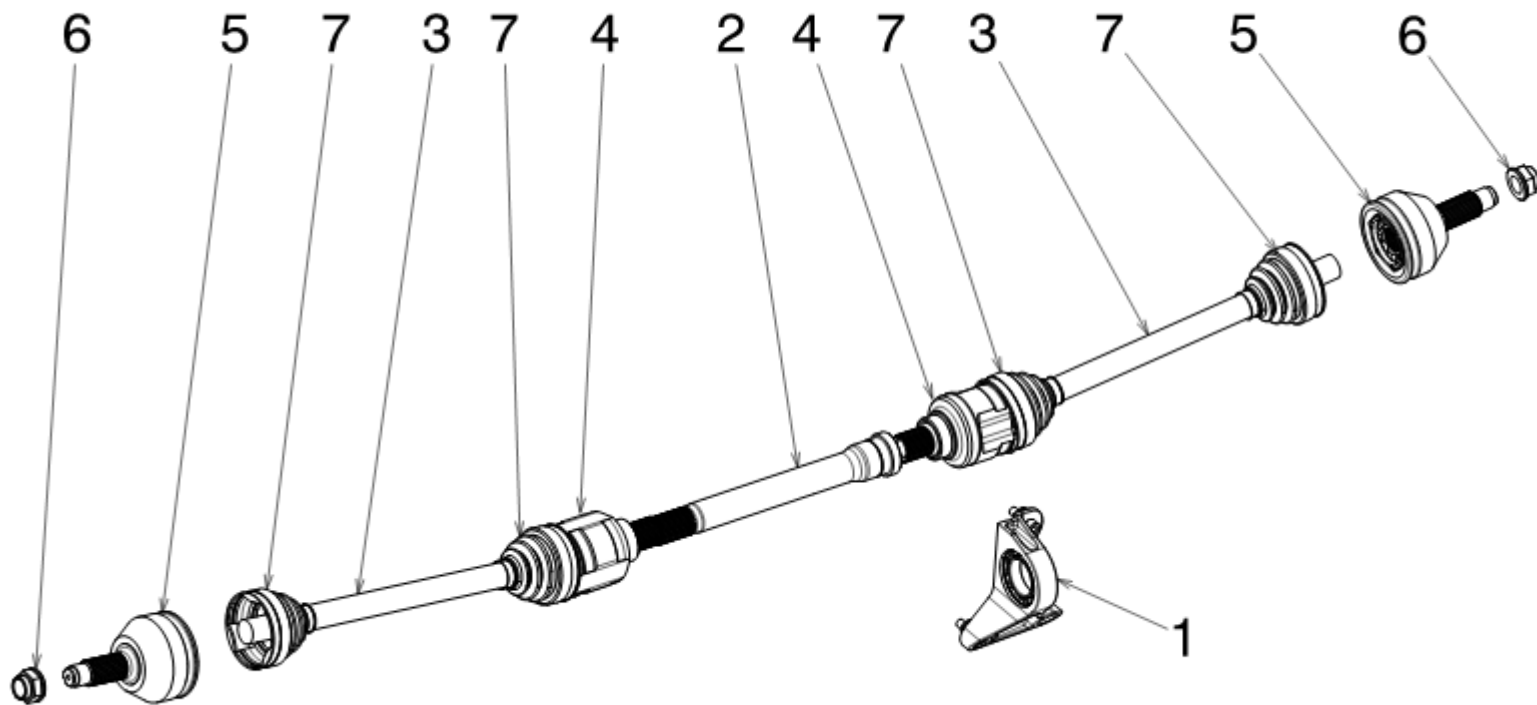

RF01-12-00820 TRANSMISSION ASSY

Pos	Part no.	Description	Q.ty
1	RF01-12-00806	MIDSHAFT SUPPORT ASSY	1
2	RF01-12-01071	CENTRAL DRIVE SHAFT	1
3	RF01-12-01073	DRIVE SHAFT	2
4		JOINT GEARBOX SIDE	2
5		JOINT WHELL SIDE	2
6	RF01-05-00620-1	BUSHING JOINT WHELL SIDE	2
7		TRIPOD BOOT	4