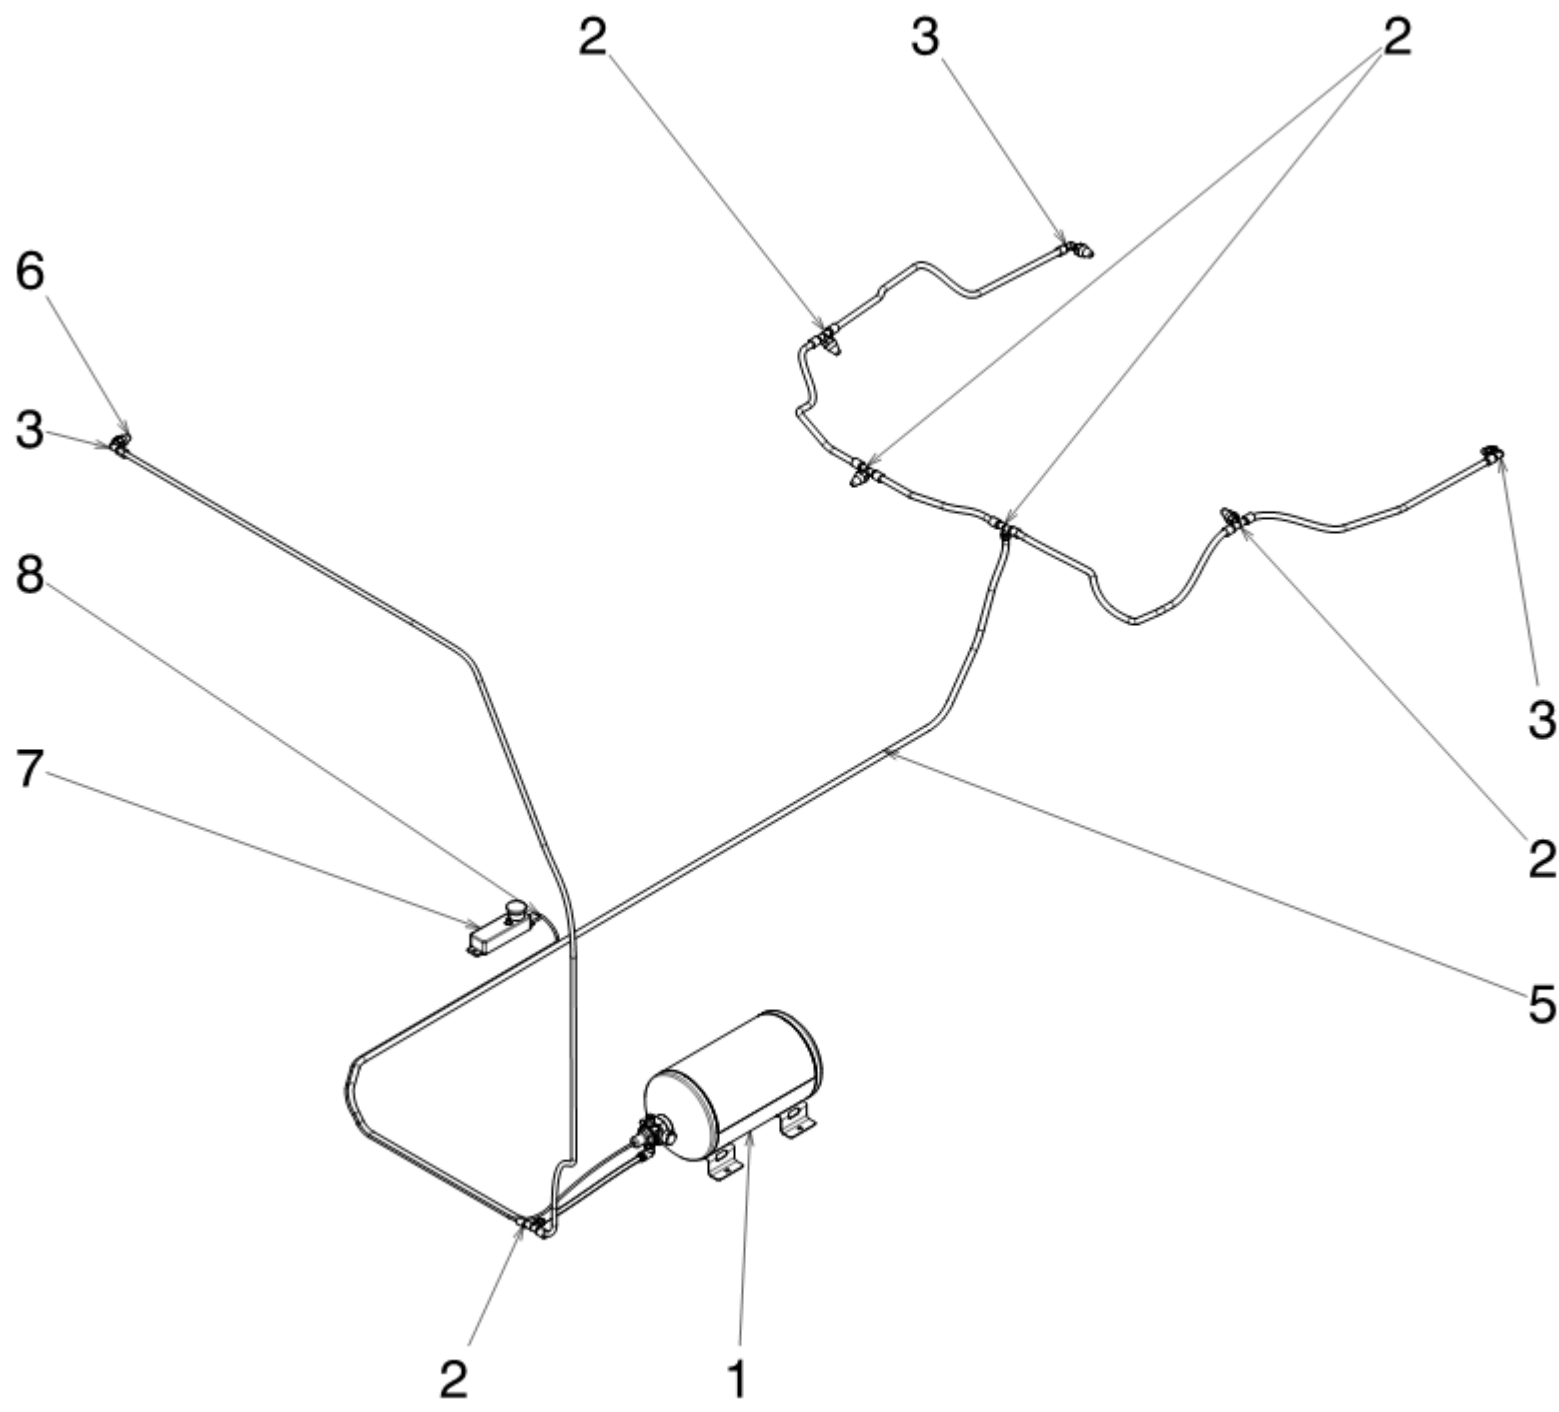

RF01-17-01040 EXTINGUISHING SYSTEM

Pos	Part no.	Description	Q.ty
1		FIRE EXTINGUISHER OMP	1
2		3-WAY CONNECTION	5
3		90° CONNECTION	3
4		SHEAT	30
5		PIPE AND SHEAT	1
6		ATOMISER NOZZLE	6
7		CONTROL BOX	1
8		CONTROL BOX CABLE	1