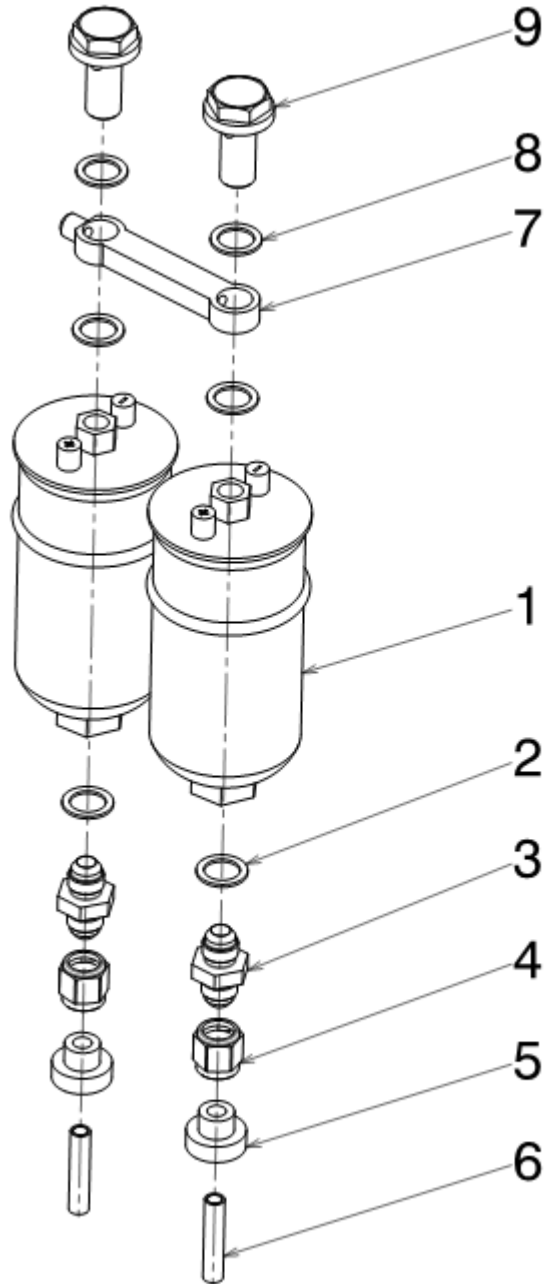

RF01-19-01104 HP PUMP ASSY

Pos	Part no.	Description	Q.ty
1	BE-44508	HIGH PRESSURE PUMP	2
2		COPPER WASHERS FOR PUMP	2
3	061815300	FITTING DASH6 M18X1,5	2
4	581806	FITTING DASH6 FOR ALUMINIUM PIPE	2
5	581906	OGIVE FOR ALUMINIUM PIPE FITTING	2
6		DIP TUBE ALUMINUM	2
7	06301300	DOUBLE BANJO DASH6	1
8	RF02-19-01112	DOUBLE BANJO WASHER	4
9	ETEC 59291215	BANJO BOLT DASH6	2