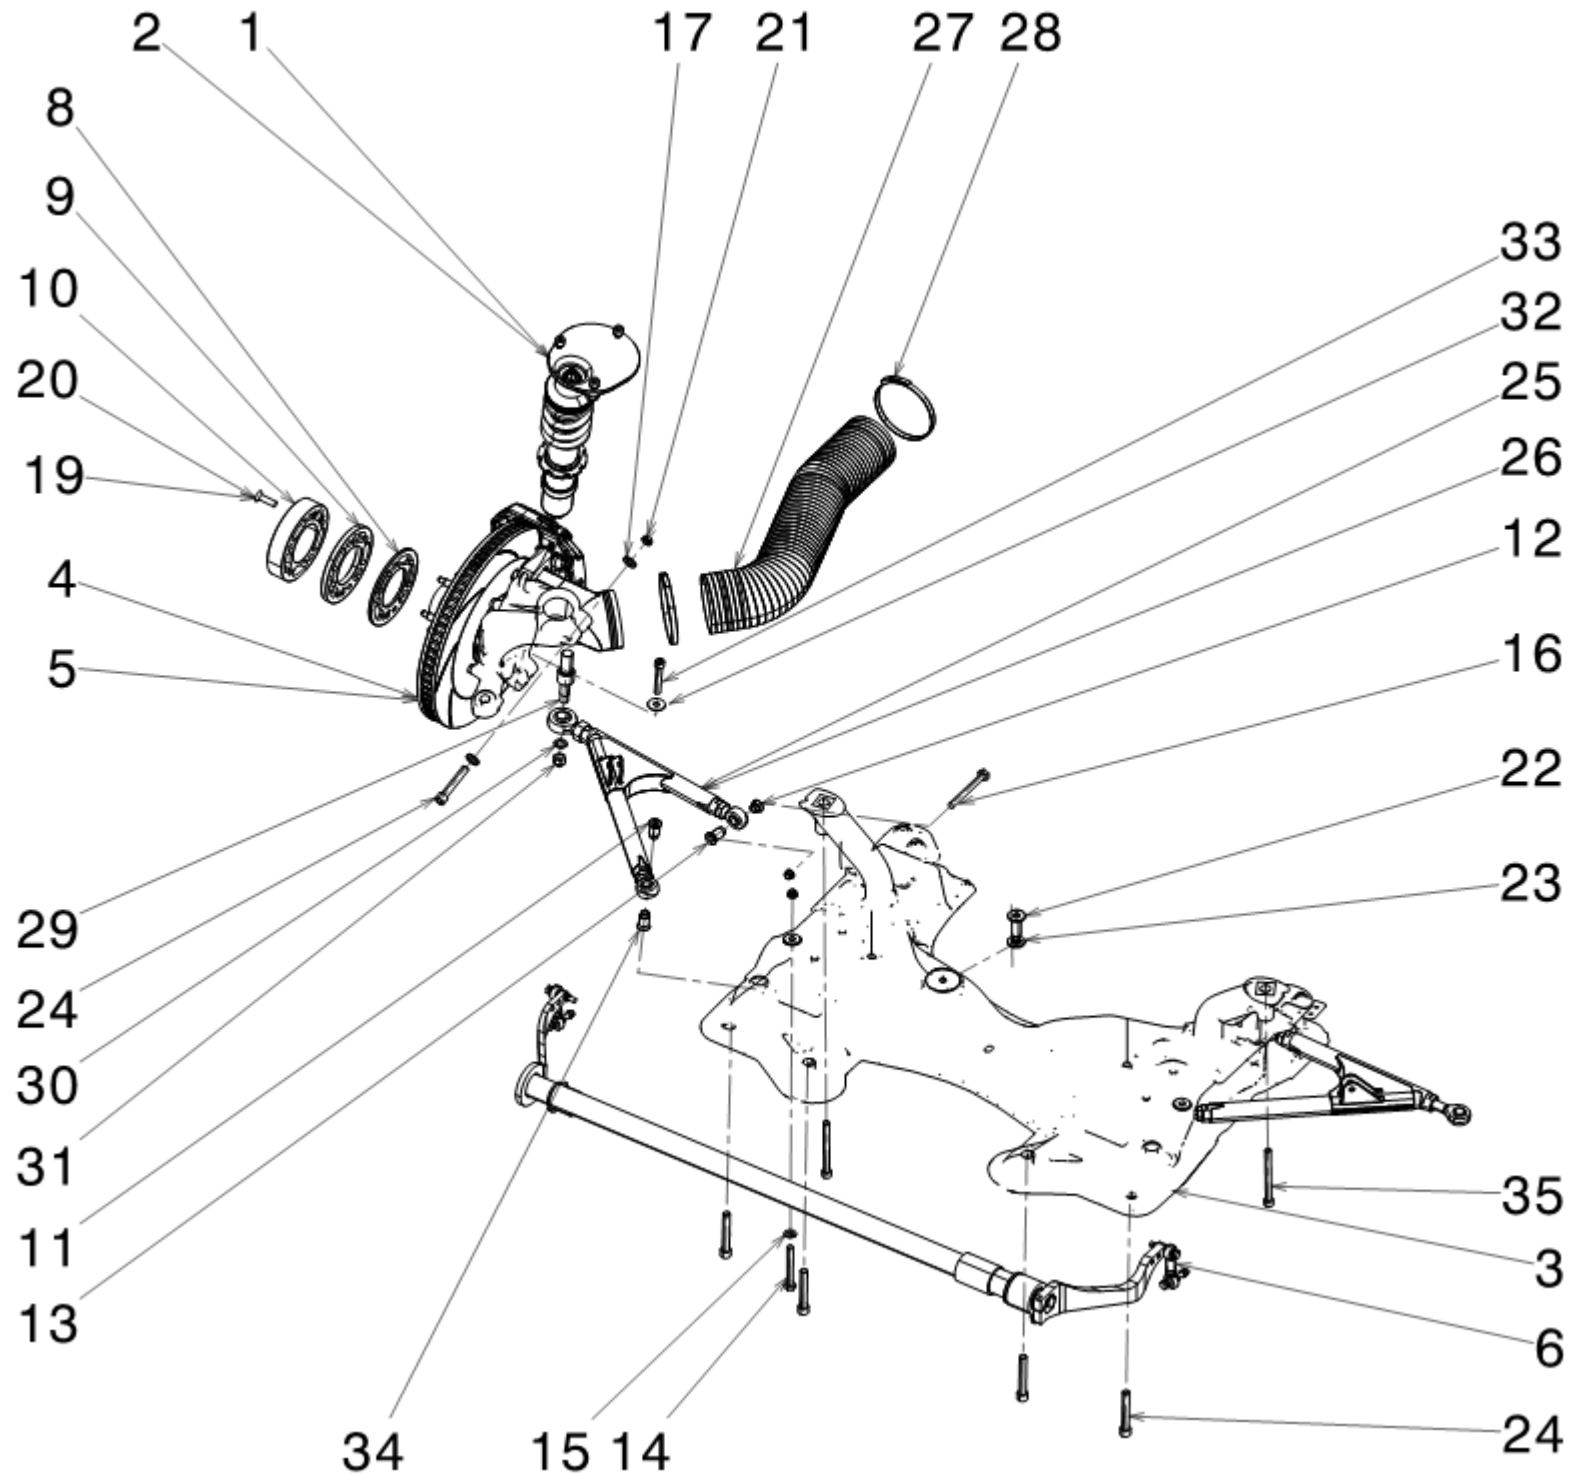

RF01-04-00491 FRONT SUSPENSION COMPLETE

Pos	Part no.	Description	Q.ty
1	RF01-04-00489	FRONT DAMPER COMPLETE LH	1
2	RF01-04-00488	FRONT DAMPER COMPLETE RH	1
3	RF02-04-00723	FRONT SUBFRAME COMPLETE	1
4	RF01-04-00495	UPRIGHT FRONT COMPLETE LH	1
5	RF01-04-00494	UPRIGHT FRONT COMPLETE RH	1
6	RF01-06-00900	FRONT ARB ASSY	1
7	RF01-16-00663	SPEED SENSOR	1
8	RF01-20-00801	WHEEL SPACER 5MM (ALT.)	2
9	RF01-20-00800	WHEEL SPACER 10MM (ALT.)	2
10	RF01-20-00803	WHEEL SPACER 20MM (ALT.)	2
11	RF01-04-01062	FRONT WISHBONE LONG BUSHING FRONT	2
12	RF01-04-01063	FRONT WISHBONE SHORT BUSHING FRONT	4
13	ASTORIM10	NUT ASTORI M10X1.25	4
14		HEX SOCKET SCREW M12x1.75 L80	2
15		SPRING WASHER 10x20	4
16		HEX SOCKET SCREW M12x1.75 L100	2
17		WASHER 12X24	4
18	RF01-16-00663	SPEED SENSOR	1
19		COUNTERSUNK HEAD SCREW M10x1.25 L30	2
20		COUNTERSUNK HEAD SCREW M10x1.25 L40	2
21	ASTORIM12	NUT ASTORI M12x1.50	2
22	RF01-04-00963	TIE ANTITORQUE UPPER BUSHING	1
23	RF01-04-00962	TIE ANTITORQUE LOWER BUSHING	1
24		HEX SOCKET SCREW M12X1.5 L80	6
25	RF01-04-01035	FRONT LEFT WISHBONE ASSY	1
26	RF01-04-01034	FRONT RIGHT WISHBONE ASSY	1
27	SFD-110-1	COOLING FRONT BRAKE PIPE	2
28	TY275MX	TY RAP TY275MX	4
29	RF02-04-01066	FRONT WISHBONE FIXING PIN L20	2
30		WASHER 14	2
31		SELF BLOCKING NUT M14X1.5	2
32		WASHER 10	4
33		HEX SOCKET SCREW M10 L60	2
34	RF01-04-01061	FRONT WISHBONE REAR BUSHING	2
35		HEX SOCKET SCREW M10X1.25 L100	2