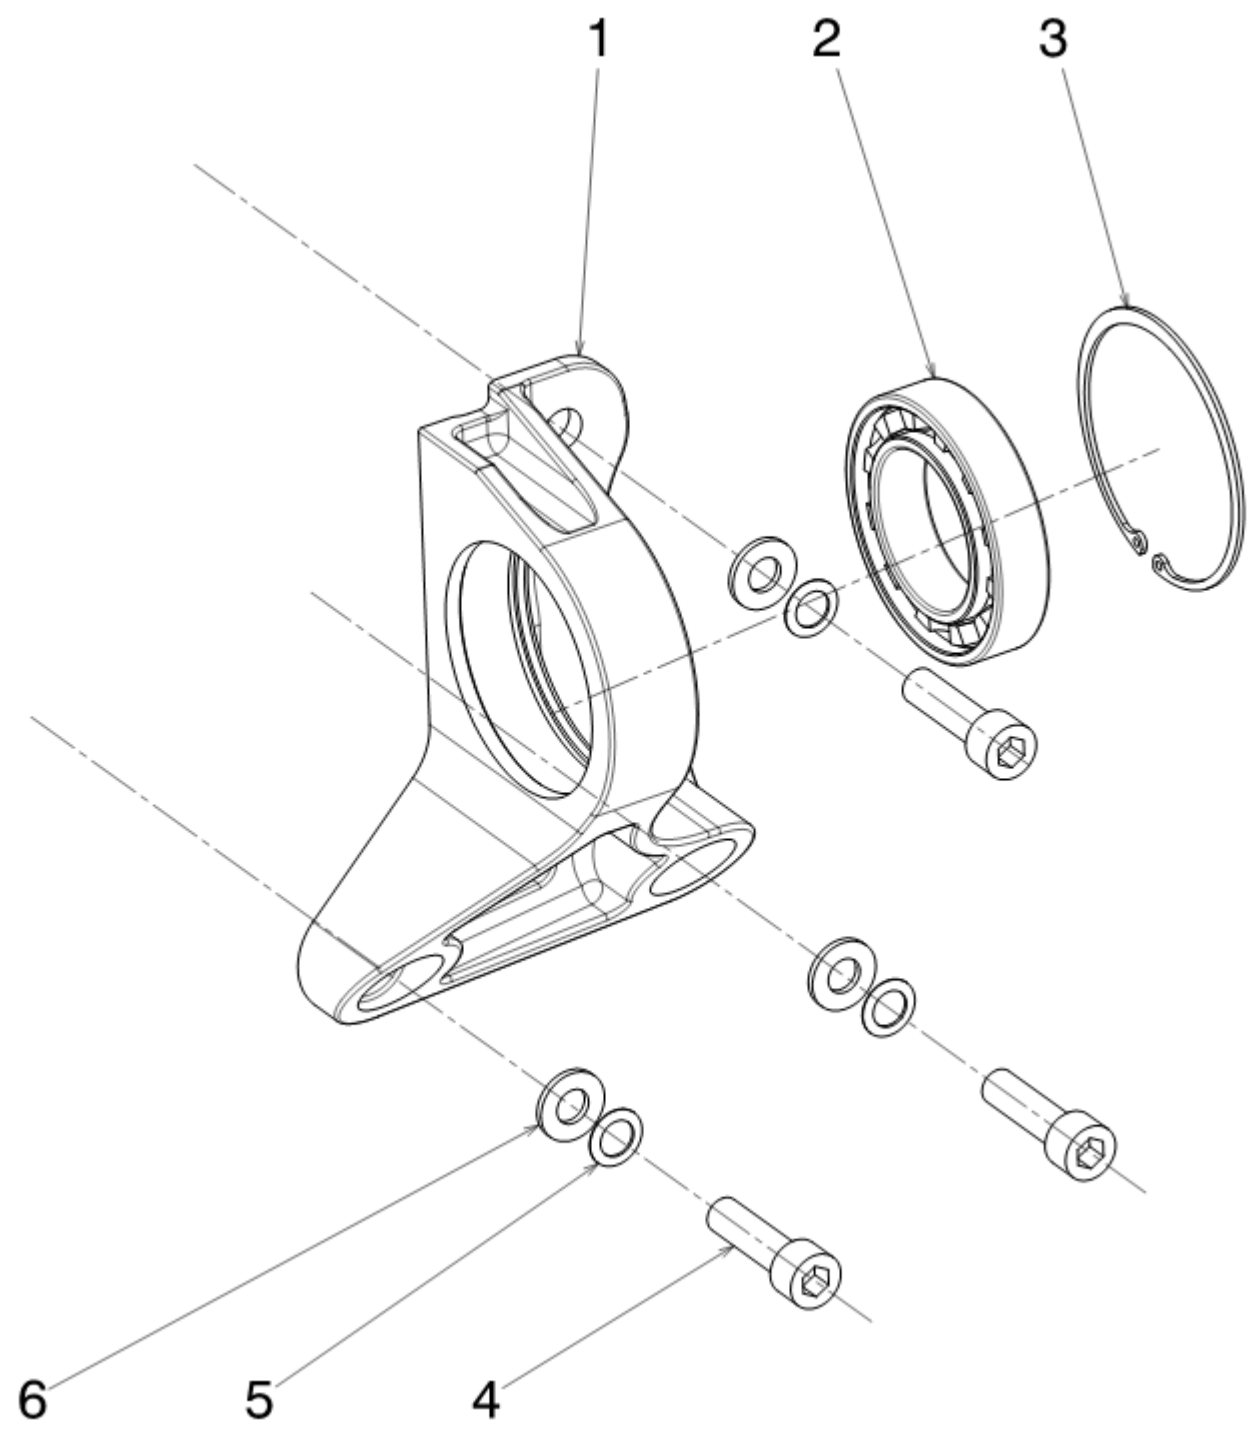

RF01-12-00806 MIDSHAFT SUPPORT ASSY

Pos	Part no.	Description	Q.ty
1	RF01-12-00567	MIDSHAFT SUPPORT	1
2	6009-2RS1	ROLLER BEARINGS SKF 75x16x45	1
3		SEEGER 78mm	1
4		HEX SOCKET SCREW M10x1,50 L25	3
5		KNURLED WASHER 10X16	3
6		PLANE WASHER 10X20	3