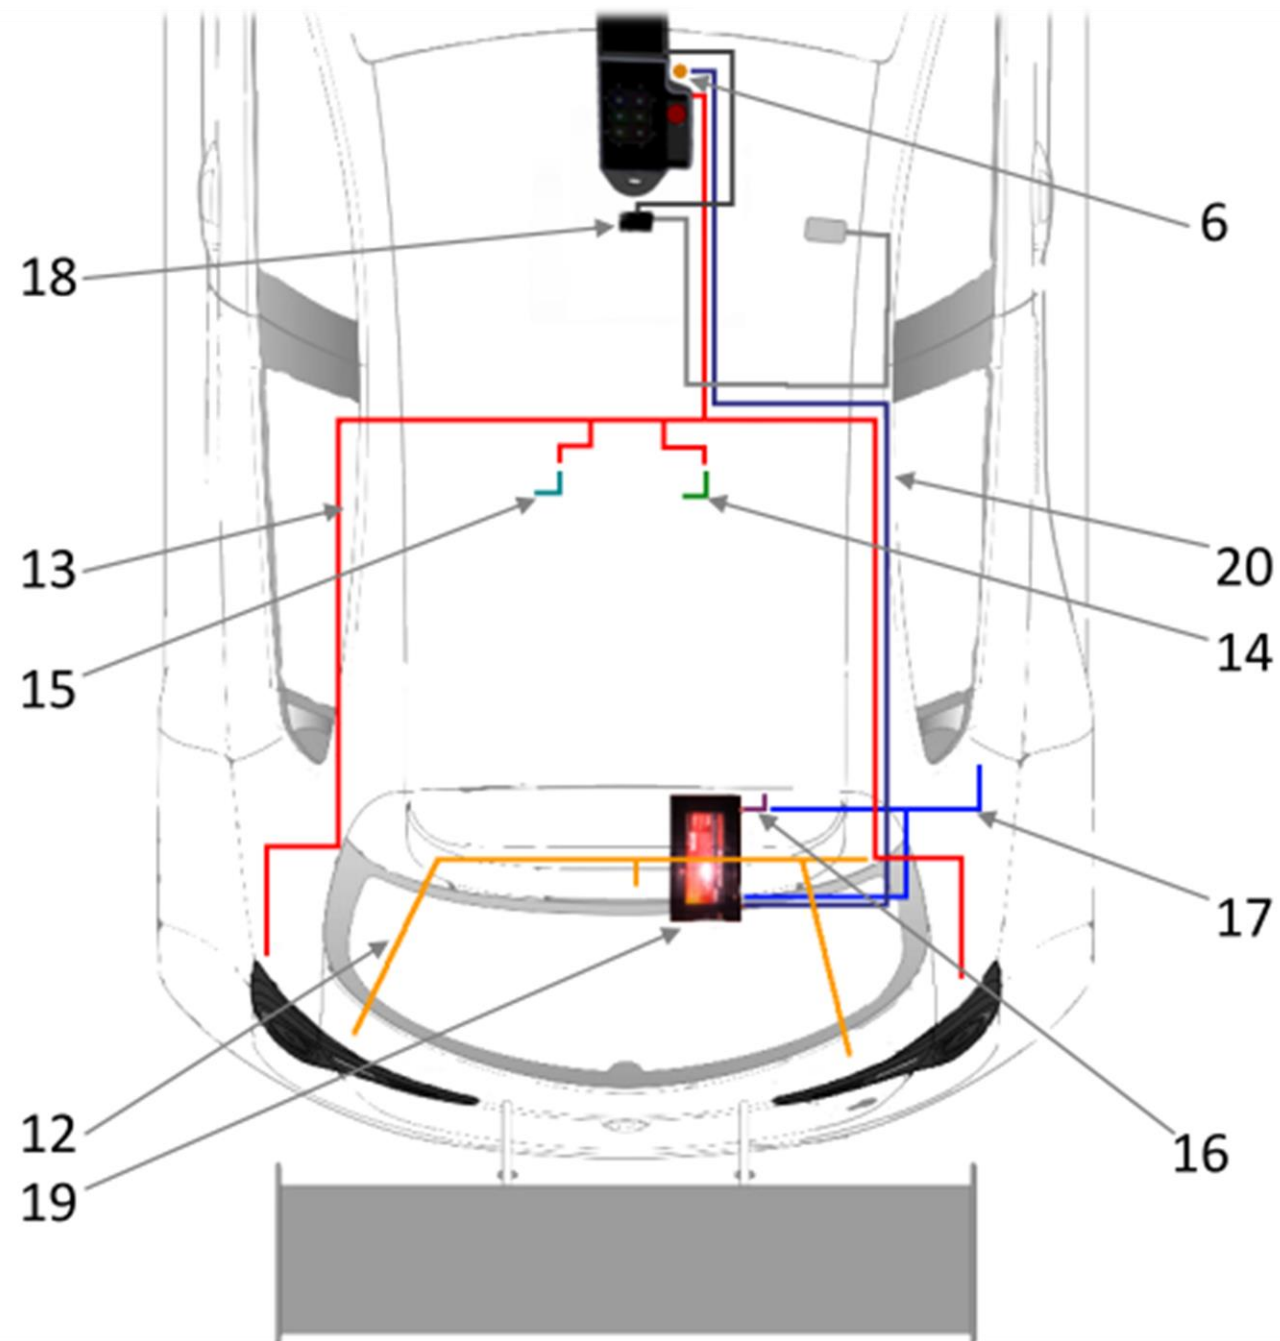

WIRING LOOM

Pos	Part no.	Description	Q.ty
1	RF02-16-01091	COMPLETE CONSOLE	1
2	RF02-16-00600	INNER FRONT RH WIRING	1
3	RF02-16-00601	INNER FRONT LH WIRING	1
4	RF02-16-00897	ENGINE EXTENSION WIRING	1
5	RF02-16-00903	POWER CABLE CONSOLE/ENGINE COMPARTMENT	1
6		BULKHEAD CONNECTOR	3
7	RF02-16-00891	ENGINE COMPARTMENT FRONT RH WIRING	1
8	RF02-16-00892	ENGINE COMPARTMENT FRONT LH WIRING	1
9		DATA LOGGER WIRING	1
10	RF02-16-00895	KILL SWITCH	1
11	RF02-16-00896	EXTERNAL FIRE EXTINGUISHER WIRING	1
12	RF02-16-00628	TAILGATE WIRING	1
13	RF02-16-00602	REAR WIRING	1
14	RF02-16-00606/H	HP FUEL PUMP WIRING	1
15	RF02-16-00606/L	LP FUEL PUMP WIRING	1
16	RF02-16-00901	BATTERY POWER CABLE	1
17	RF02-16-00815	ANDERSON (OPTIONAL)	1
18	RF01-16-10601	GPS (OPTIONAL)	1
19	KER30	BATTERY	1
20	RF02-16-00902	POWER CABLE BATTERY/CONSOLE	1
21	RF01-16-00921	POWER BOX	1