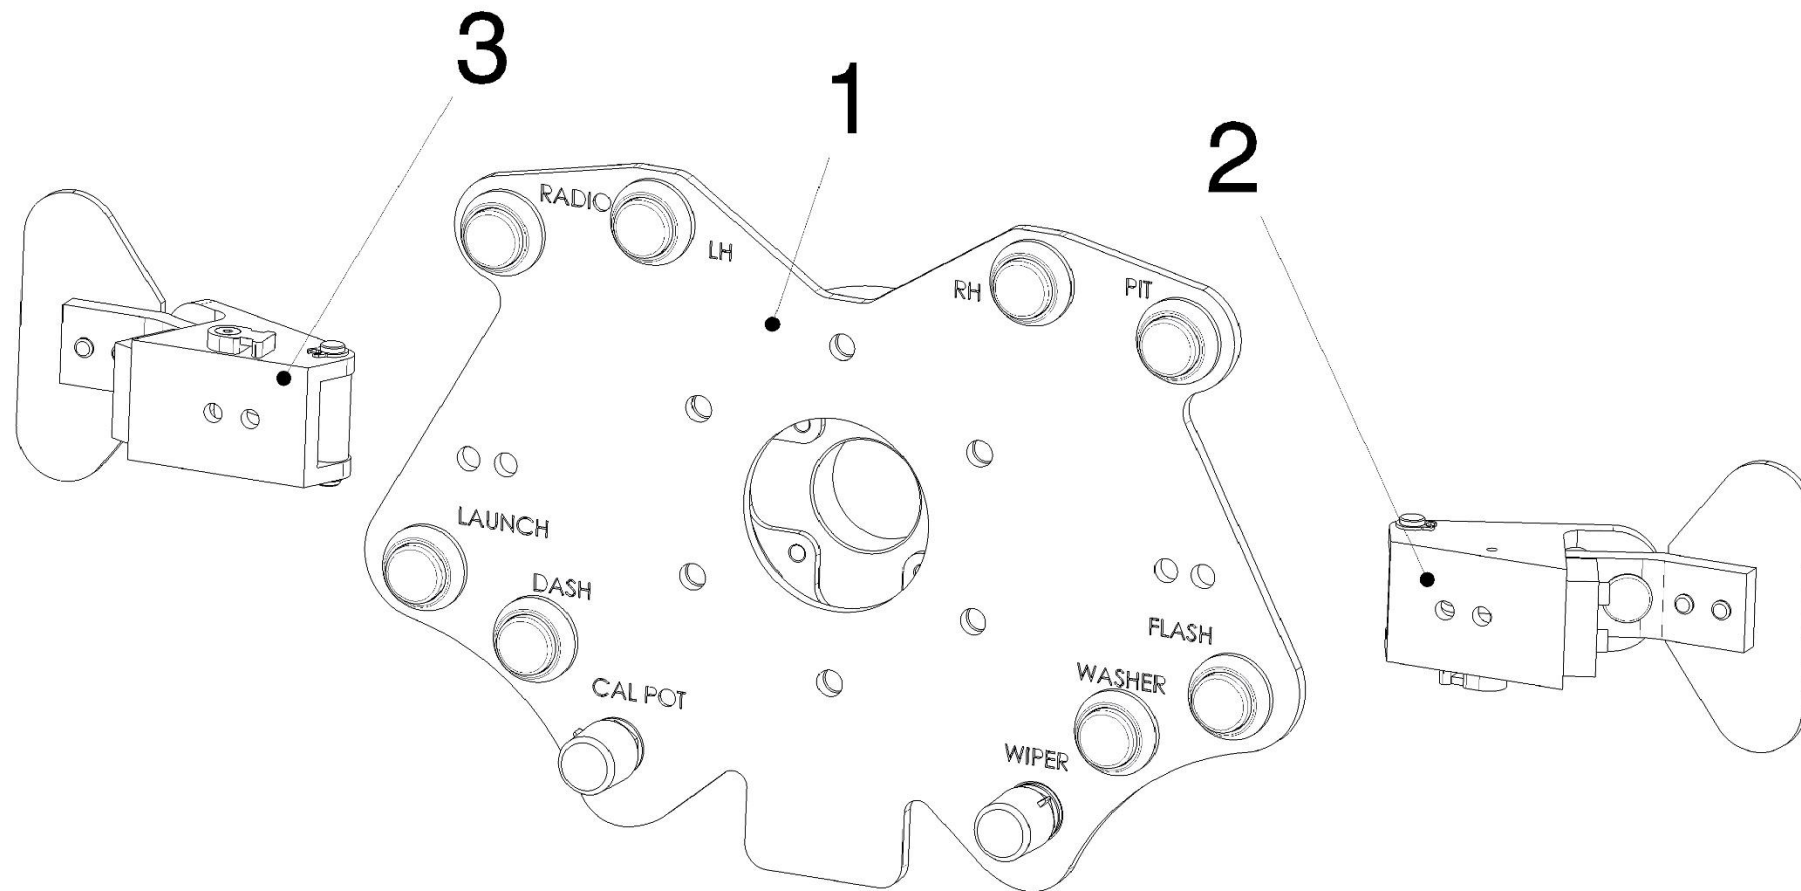

**RF02-16-01091 COMPLETE STEERING
WHEEL PLATE**

Pos	Part no.	Description	Q.ty
1	RF02-16-01092	STEERING WHEEL PLATE	1
2	RF02-16-01094	RH PADDLESHIFT	1
3	RF02-16-01093	LH PADDLESHIFT	1