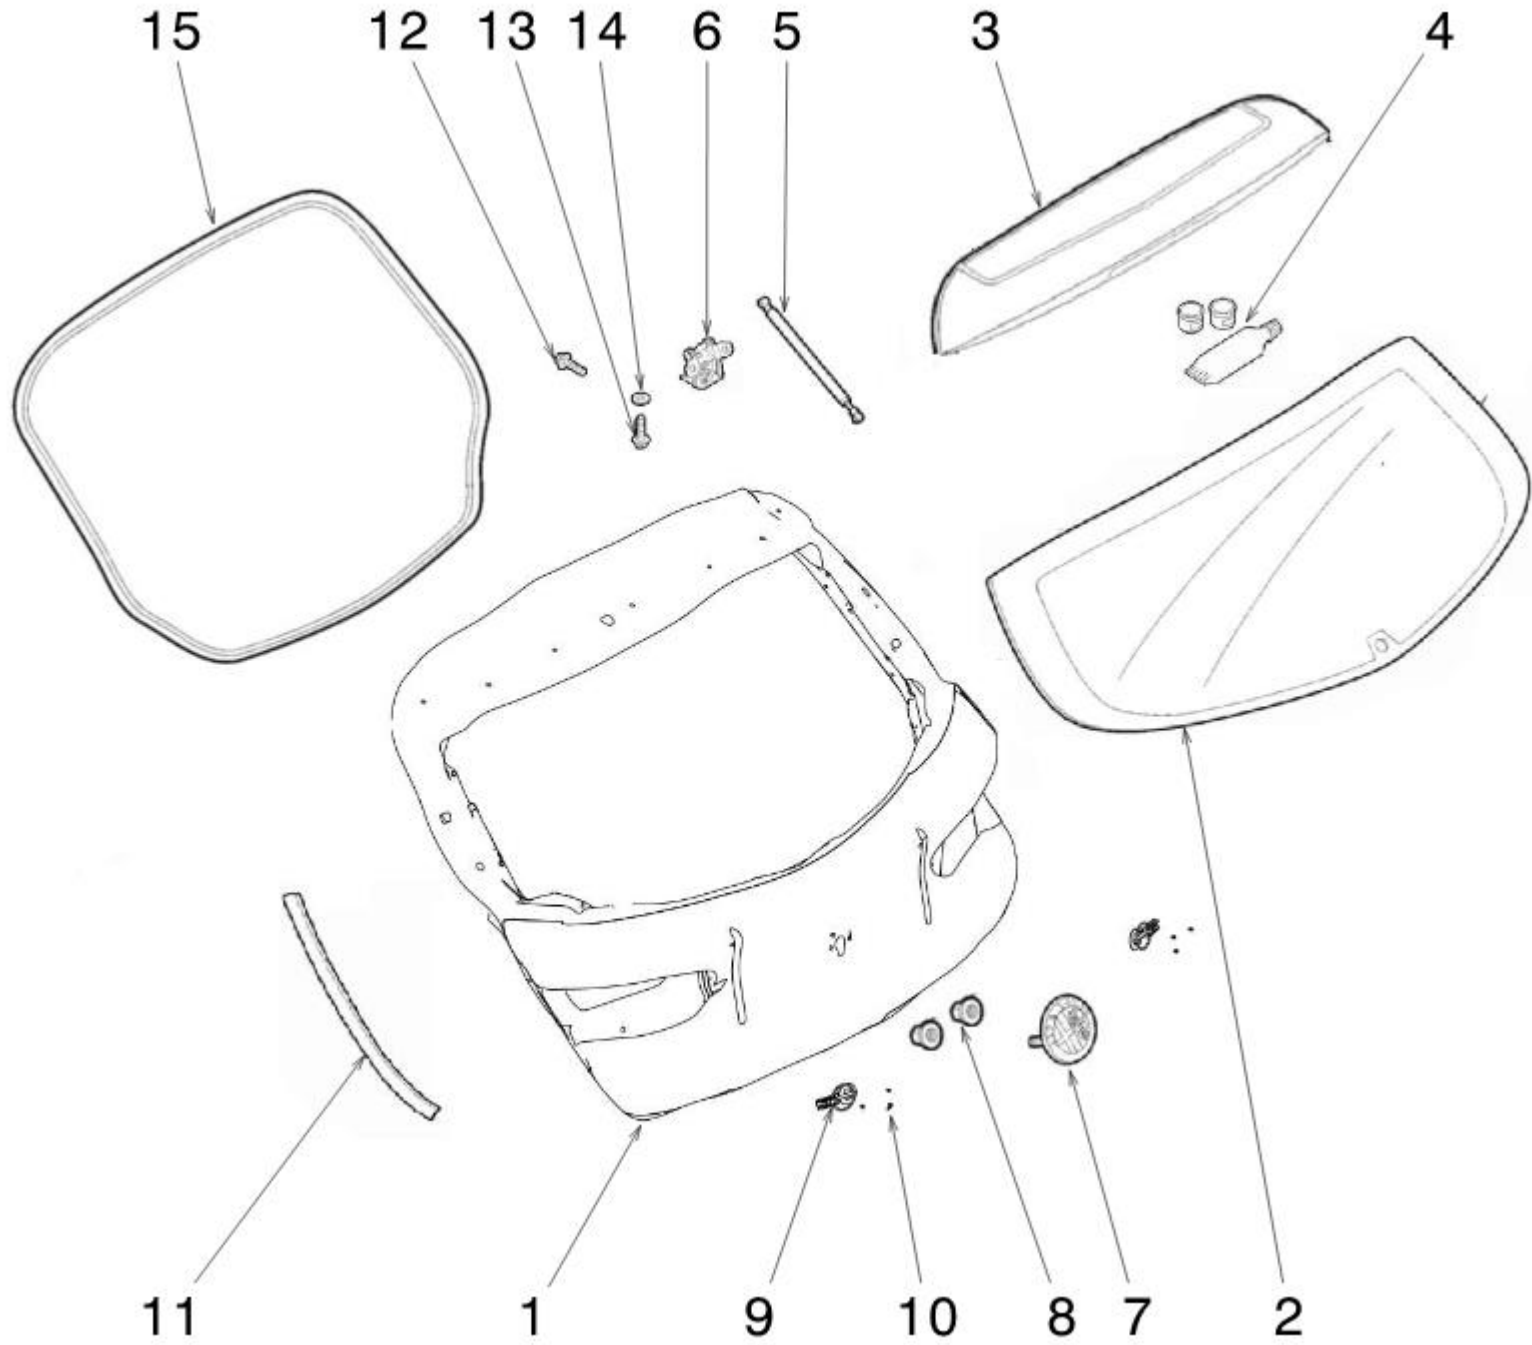

RF01-03-00480 COMPLETE TAILGATE

Pos	Part no.	Description	Q.ty
1	RF01-03-00481	TAILGATE	1
2	50521171	REAR WINDSCREEN	1
3	156090609	SPOILER	1
4	71730189	GLUE KIT	1
5	50509830	TAILGATE ROD	2
6	52024838	TAILGATE JOINT	2
7	50538700	ALFA ROMEO LOGO	1
8	14059211	ALFA ROMEO LOGO NUT	2
9	EB492N	QUICK RELEASE BONNET KIT	1
10	-	RIVET DIA3.2 L9	6
11	50526745	WINDSCREEN SEAL	2
12	55192179	SCREW M6	4
13	7770727	SCREW M8	2
14	51963426	WASHER ø8	2
15	50526800	TAILGATE SEAL	1