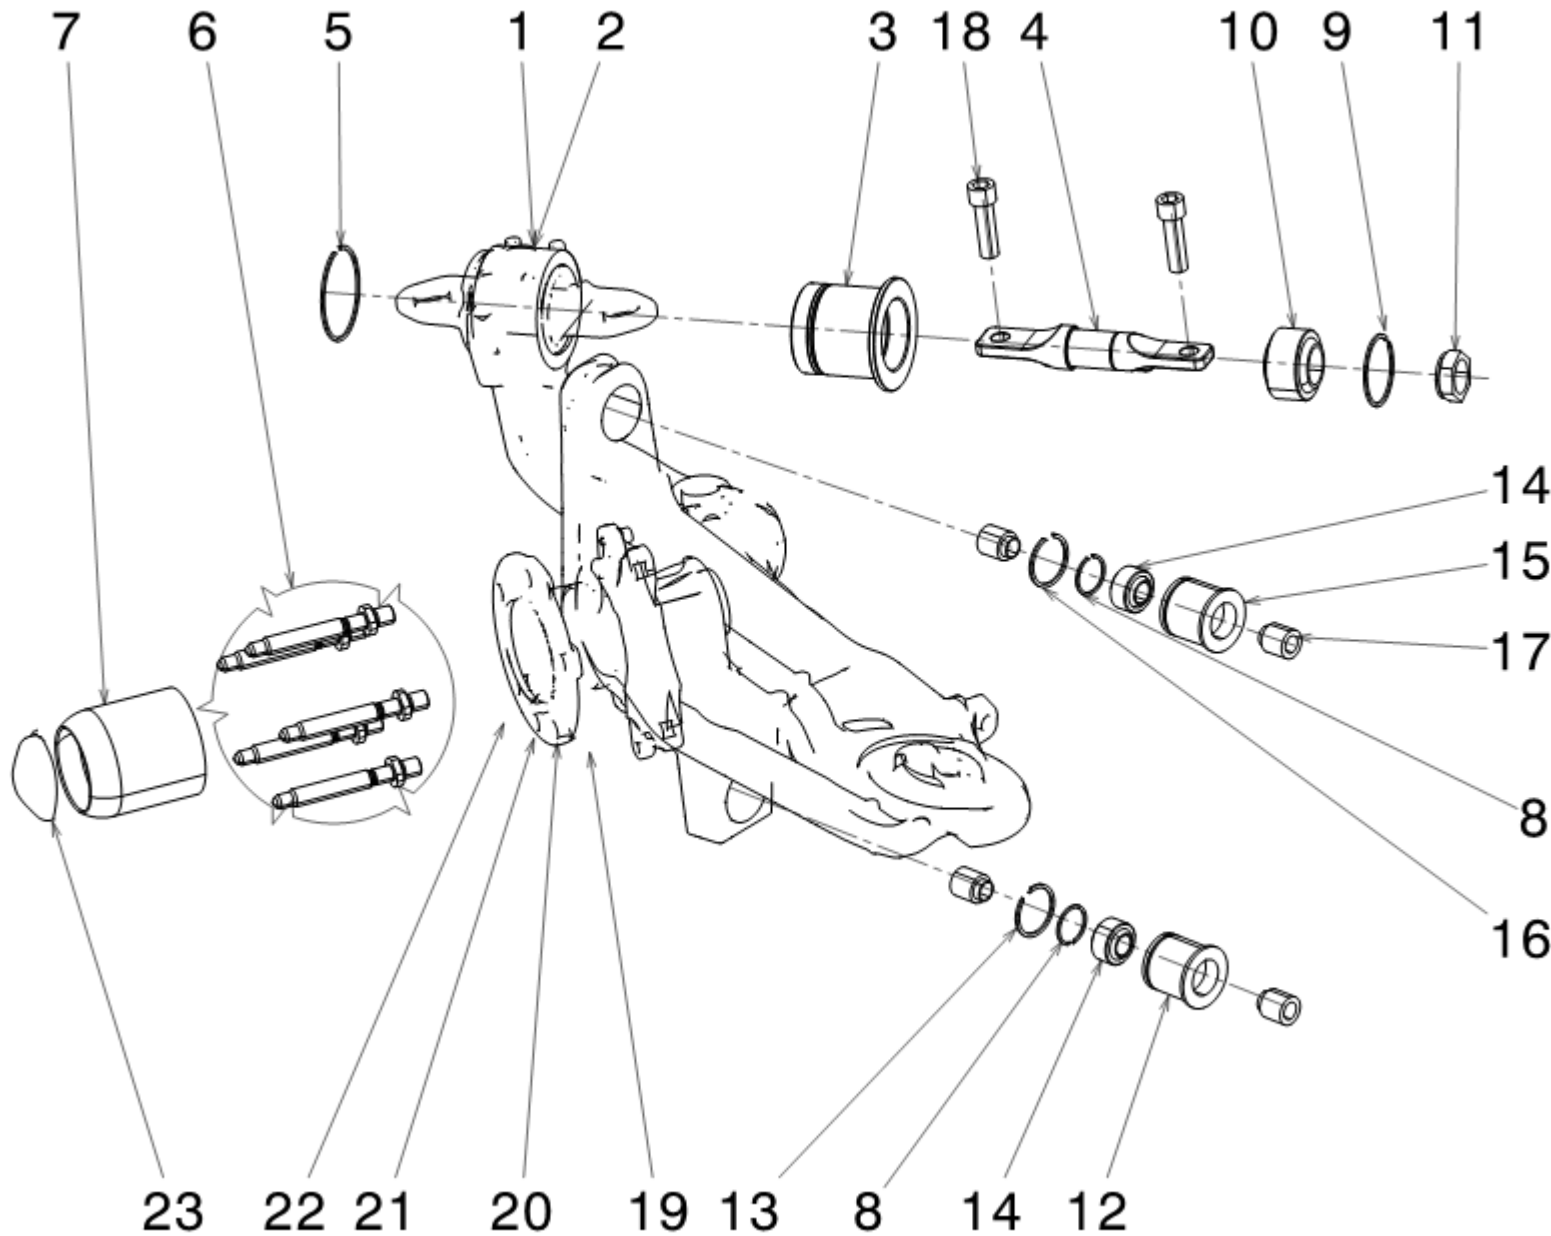

RF01-05-00733 REAR UPRIGHT LH COMPLETE
RF01-05-00734 REAR UPRIGHT RH COMPLETE

Pos	Part no.	Description	Q.ty
1	RF01-05-00639	REAR UPRIGHT LH MODIFIED	1
2	RF01-05-00640	REAR UPRIGHT RH MODIFIED	1
3	RF02-05-00735	CENTRAL PIN FOR SPHERICAL BEARING BUSHING	2
4	RF01-05-00736	CENTRAL PIN FOR SPHERICAL BEARING	2
5	SE57	SEEGER SE57	2
6	RF02-20-01073	WHEEL STUD	10
7	RF01-04-00539	WHEEL CENTERING BUSHING	2
8	M2400-0250	SEEGER M2400-0250	4
9	M2300-0470	SEEGER M2300-0470	2
10	G25D	SPHERICAL BEARING G25D	2
11	RF01-05-00739	FRONT JOINT REAR SUSPENSION NUT	2
12	RF02-05-00902	BUSHING REAR WISHBONE LOWER	2
13	SE36	SEEGER SE36	2
14	G14D	SPHERICAL BEARING G14D	4
15	RF02-05-00901	BUSHING REAR WISHBONE	2
16	SE35	SEEGER SE35	2
17	RF01-05-00914	JOINT SPACER REAR SUSPENSION	4
18		HEX SOCKET SCREW M12X1.75 L40	4
19	46422765	REAR WHEEL HUB SPACER	1
20	51832400	REAR WHEEL HUB	1
21	7568587	REAR WHEEL HUB WASHER	1
22	7556102	REAR WHEEL HUB NUT	1
23	50515255	REAR WHEEL BEARING CAP	1