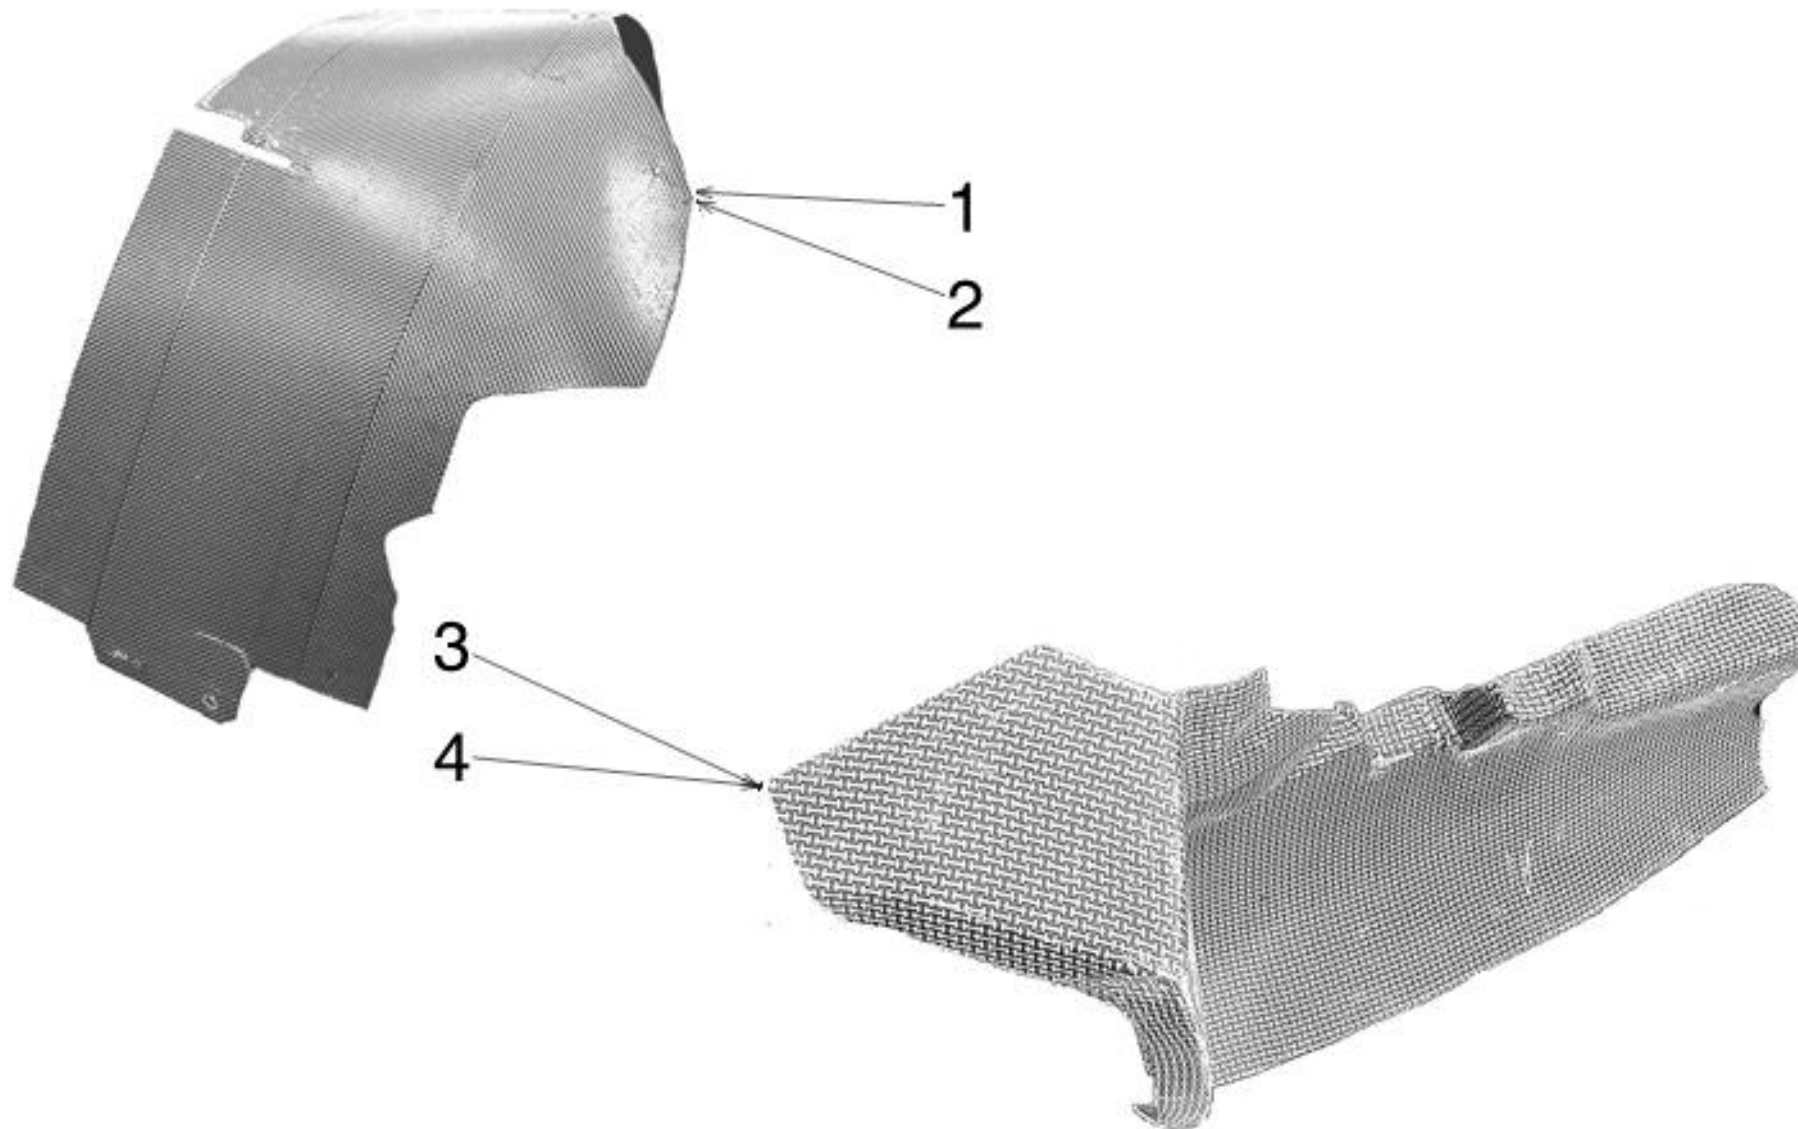

WHEEL ARCHES

Pos	Part no.	Description	Q.ty
1	RF01-03-00601	FRONT LH WHEEL ARCH	1
2	RF01-03-00602	FRONT RH WHEEL ARCH	6
3	RF01-03-00603	REAR LH WHEEL ARCH	2
4	RF01-03-00604	REAR RH WHEEL ARCH	1