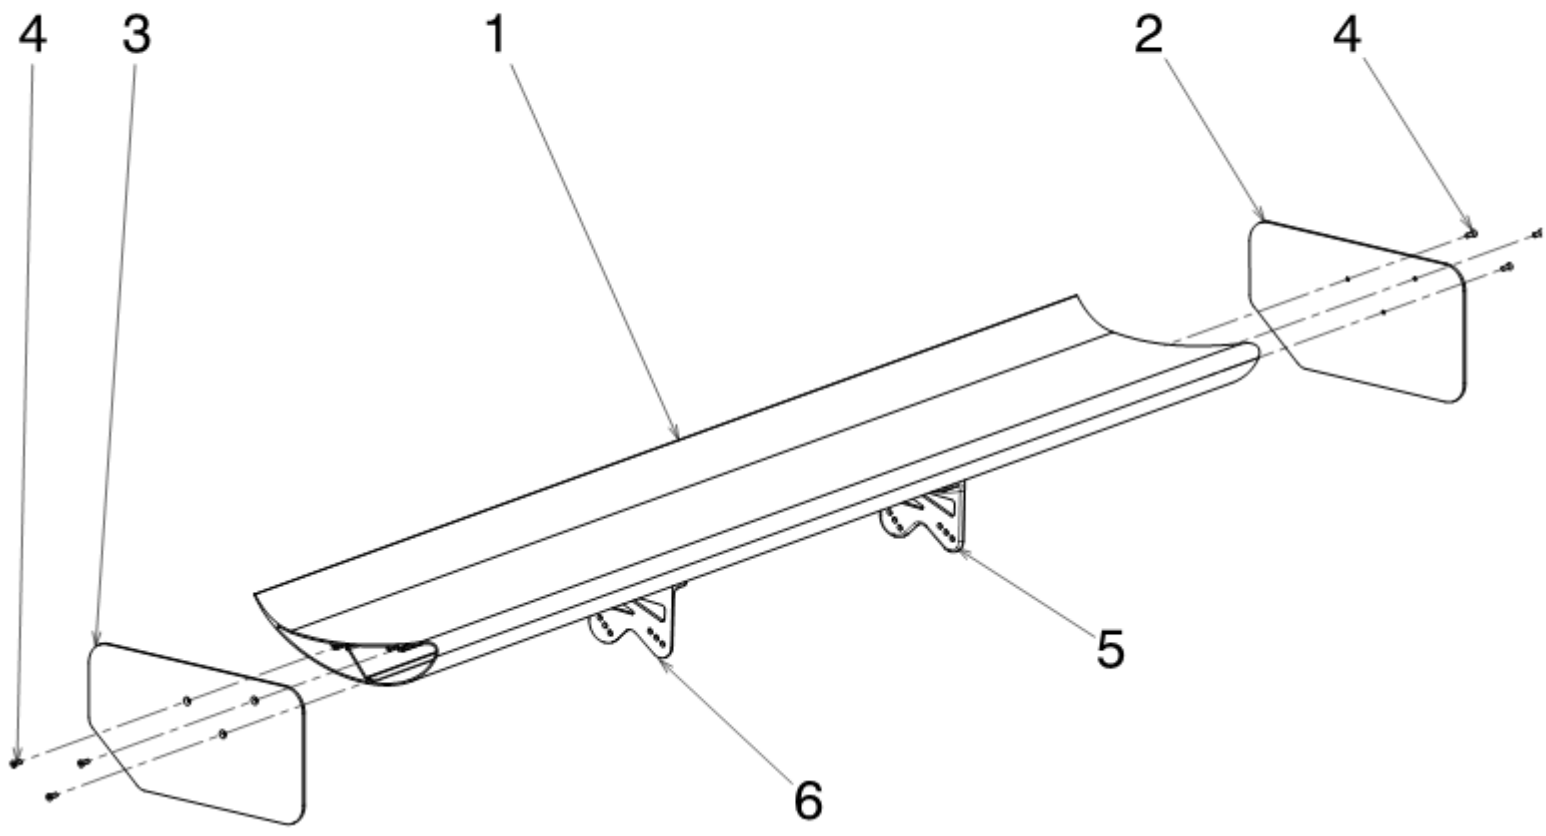

RF01-03-00425 REAR WING COMPLETE

Pos	Part no.	Description	Q.ty
1	RF01-03-00426	REAR WING	1
2	RF01-03-00429	REAR WING STRIP LH	1
3	RF01-03-00430	REAR WING STRIP RH	1
4	-	BUTTON HEAD BOLT M4x10	6
5	RF01-03-00865	BRACKET REAR WING LH	1
6	RF01-03-00864	BRACKET REAR WING RH	1