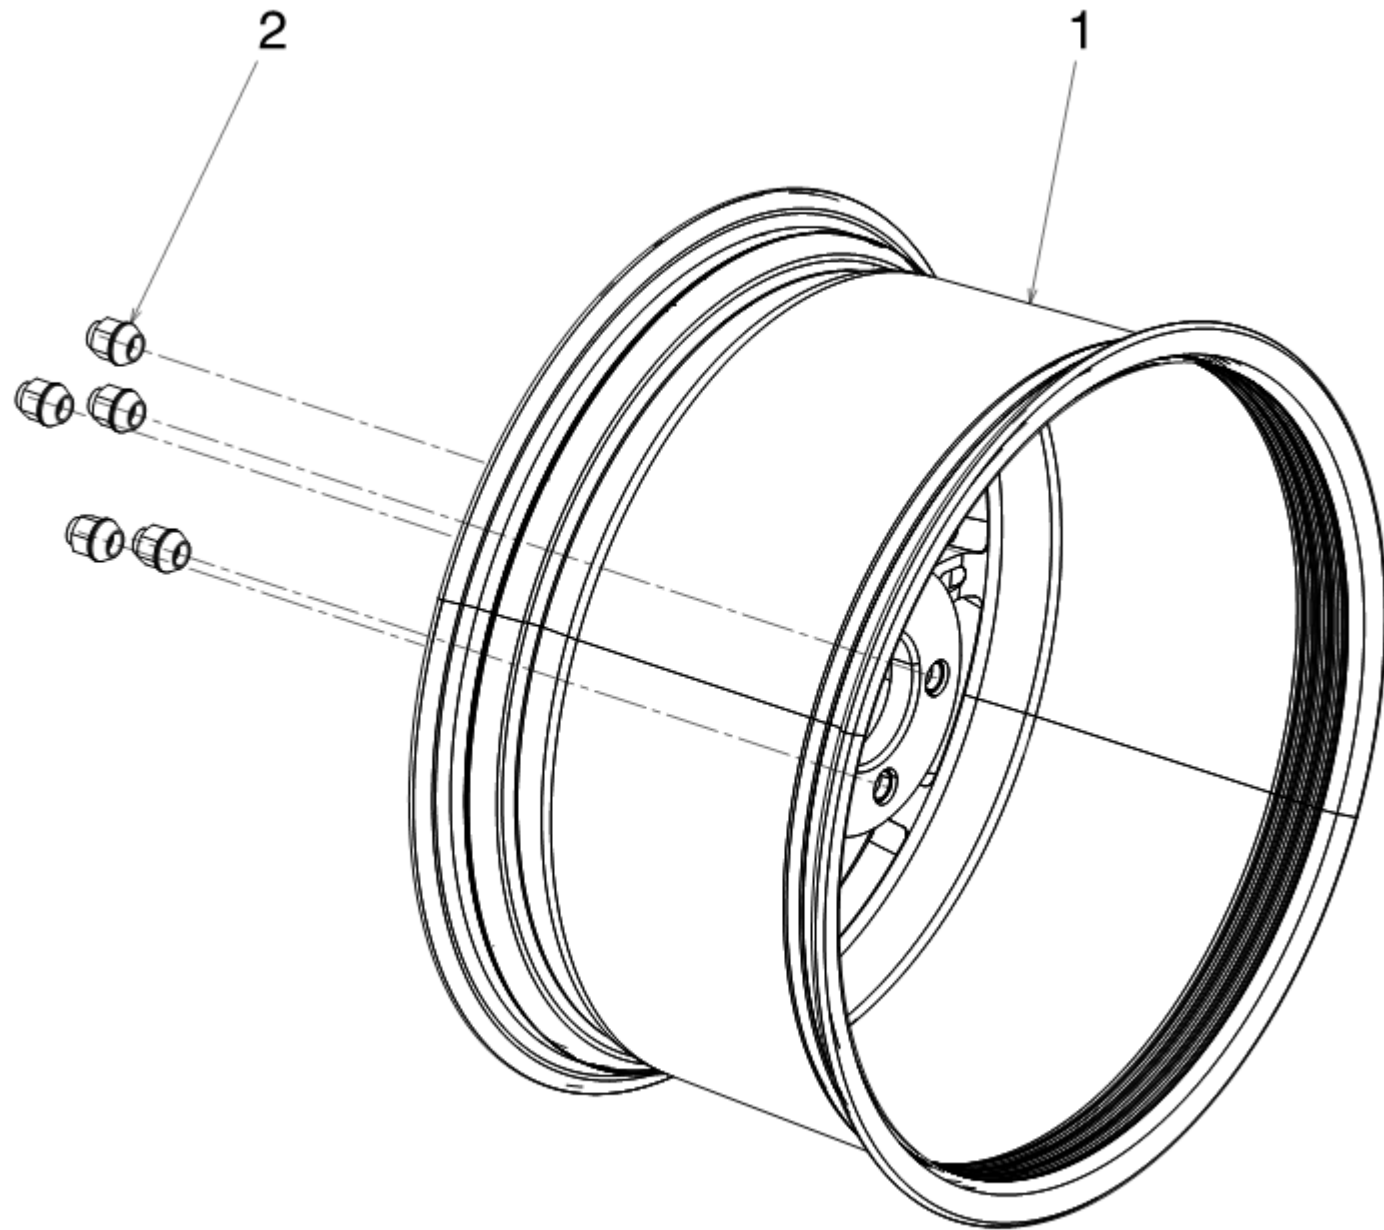

RF01-20-00677 WHEEL ASSY

Pos	Part no.	Description	Q.ty
1	RF01-20-01050	WHEEL RIM	1
2	CP23	WHEEL NUT	5