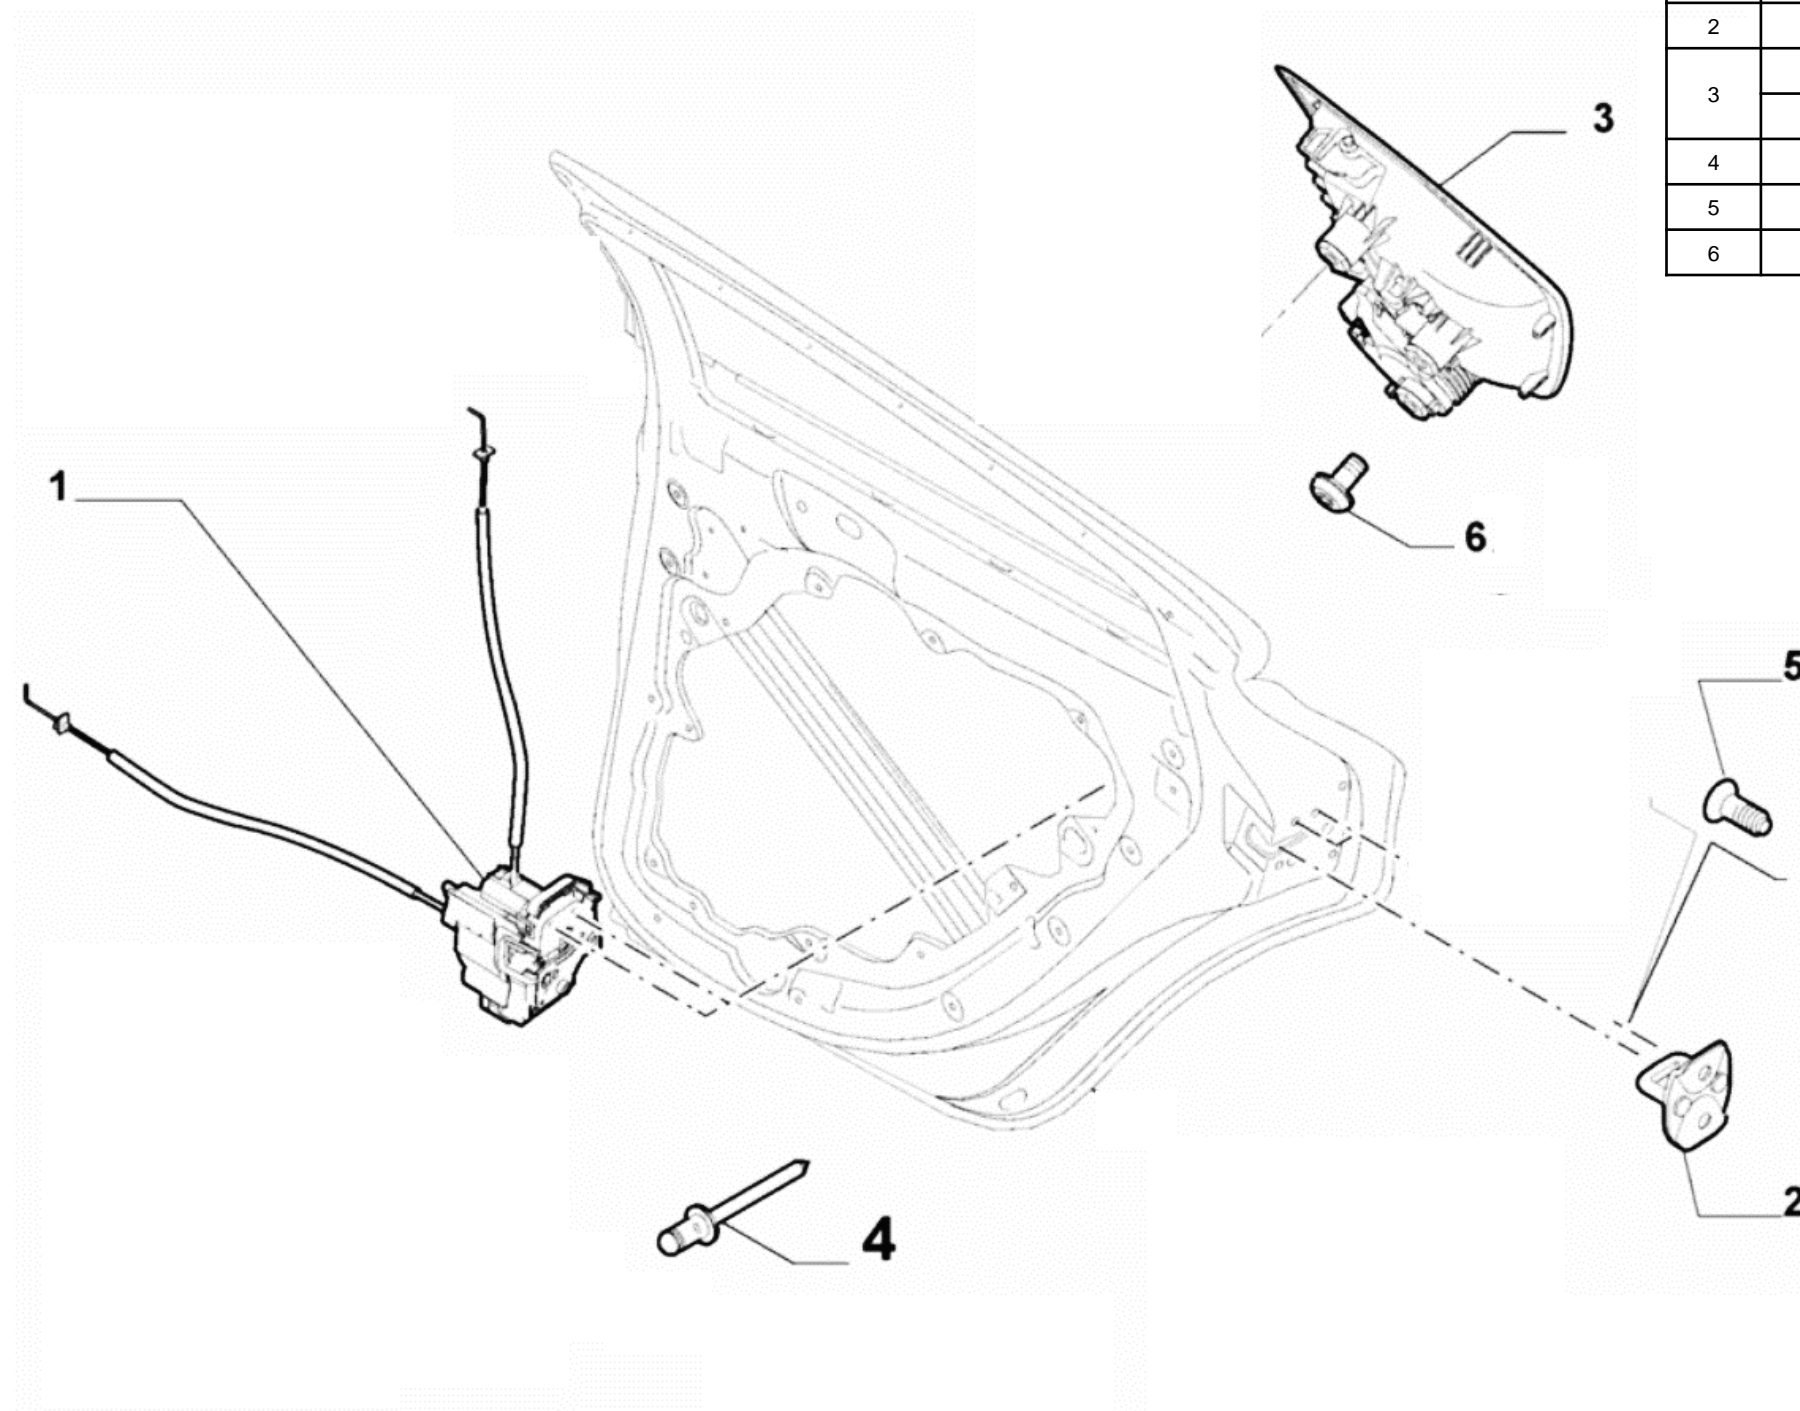

RF01-03-00918 REAR RH DOOR
RF01-03-00919 REAR LH DOOR

Pos	Part no.	Description	Q.ty
1	71775808	REAR LH LOCK	1
	71775809	REAR RH LOCK	1
2	50542569	REAR DOOR ON CHASSIS HOOK	1+1
3	156098844	REAR OUTSIDE RH HANDLE	1
	156098845	REAR OUTSIDE LH HANDLE	1
4	50521399	DOOR PANEL RIVET	2+2
5	51805249	HOOK SCREW	2+2
6	46401657	LOCK SCREW	6+6