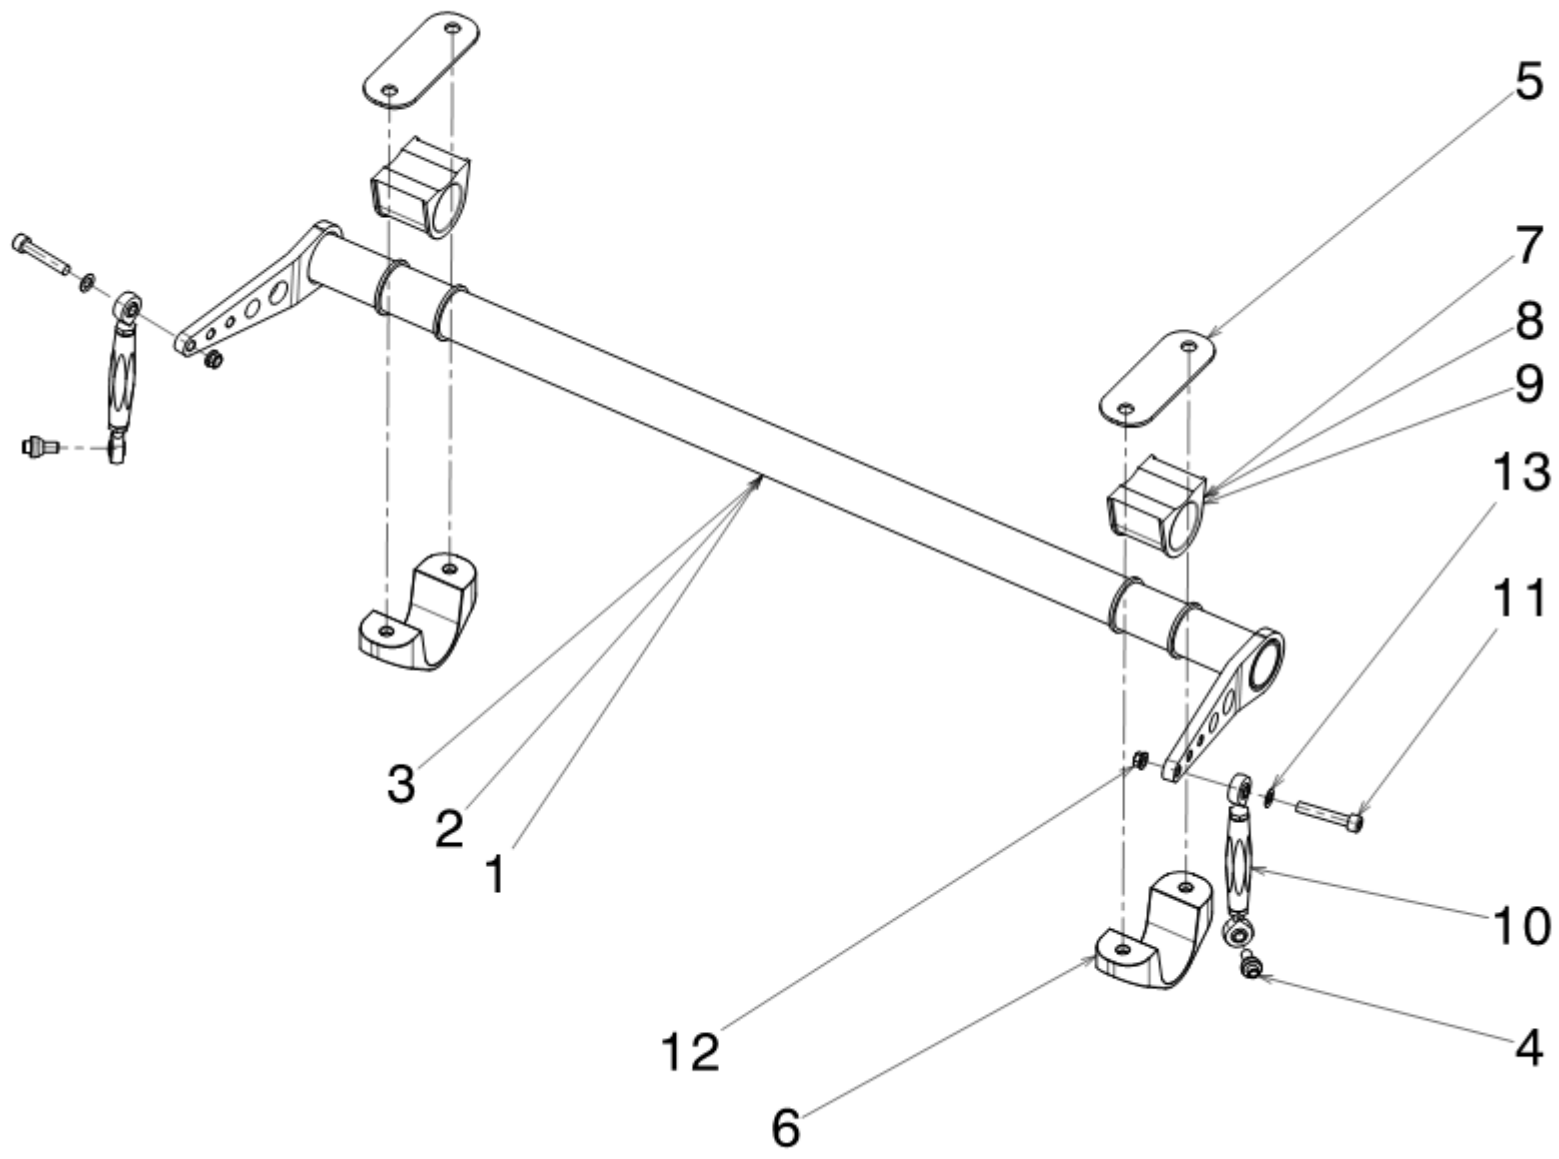

RF01-06-00643 REAR ARB ASSY

Pos	Part no.	Description	Q.ty
1	RF01-06-00743	REAR ARB COMPLETE D40 (Alt)	1
2	RF01-06-00651	REAR ARB COMPLETE D35 (Alt)	1
3	RF01-06-00655	REAR ARB COMPLETE D30 (Alt)	1
4	RF01-06-00731	SPACER UNIBALL REAR DROP LINK ARB	2
5	RF02-06-00632	REAR PLATE ARB	2
6	RF01-06-00633	REAR CLAMP ARB	2
7	RF01-06-00778	RUBBER BUSHING D40 ARB (Alt)	2
8	RF01-06-00639	RUBBER BUSHING D35 ARB (Alt)	2
9	RF01-06-00640	RUBBER BUSHING D30 ARB (Alt)	2
10	RF01-06-00725	REAR DROP LINK ARB ASSY	2
11		HEX SOCKET SCREW PART. THREAD M8X1.25 L45	2
12		NUT ASTORI M8	2
13		SPRING WASHER 8X15	2