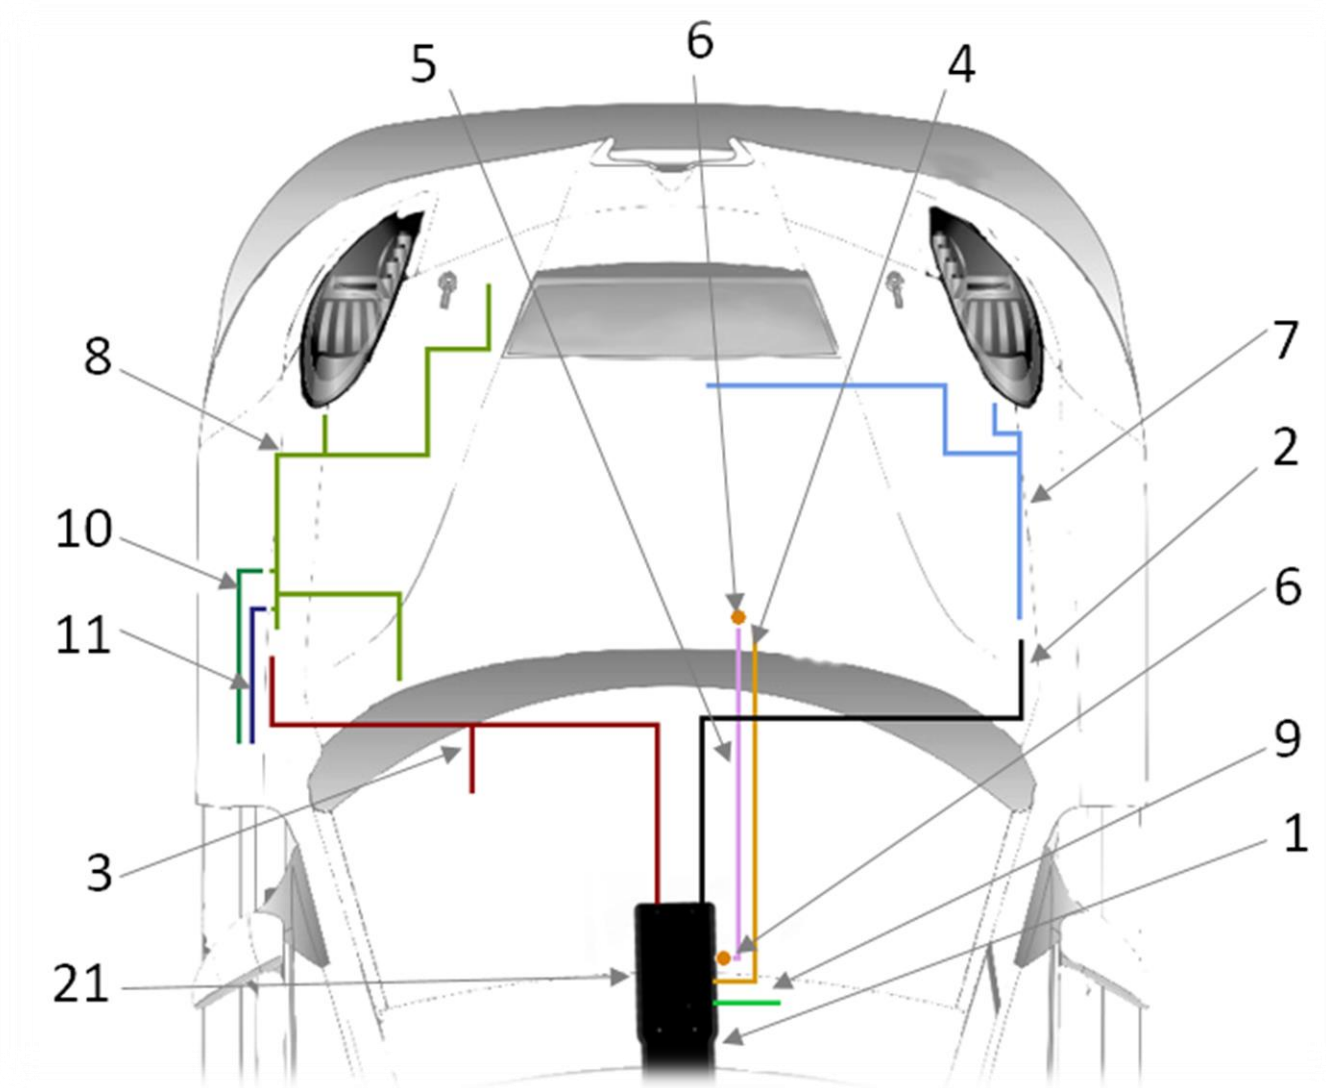

WIRING LOOM

Pos	Part no.	Description	Q.ty
1	RF02-16-01091	COMPLETE CONSOLE	1
2	RF02-16-00600	INNER FRONT RH WIRING	1
3	RF02-16-00601	INNER FRONT LH WIRING	1
4	RF02-16-00897	ENGINE EXTENSION WIRING	1
5	RF02-16-00903	POWER CABLE CONSOLE/ENGINE COMPARTMENT	1
6		BULKHEAD CONNECTOR	3
7	RF02-16-00891	ENGINE COMPARTMENT FRONT RH WIRING	1
8	RF02-16-00892	ENGINE COMPARTMENT FRONT LH WIRING	1
9		DATA LOGGER WIRING	1
10	RF02-16-00895	KILL SWITCH	1
11	RF02-16-00896	EXTERNAL FIRE EXTINGUISHER WIRING	1
12	RF02-16-00628	TAILGATE WIRING	1
13	RF02-16-00602	REAR WIRING	1
14	RF02-16-00606/H	HP FUEL PUMP WIRING	1
15	RF02-16-00606/L	LP FUEL PUMP WIRING	1
16	RF02-16-00901	BATTERY POWER CABLE	1
17	RF02-16-00815	ANDERSON (OPTIONAL)	1
18	RF01-16-10601	GPS (OPTIONAL)	1
19	KER30	BATTERY	1
20	RF02-16-00902	POWER CABLE BATTERY/CONSOLE	1
21	RF01-16-00921	POWER BOX	1