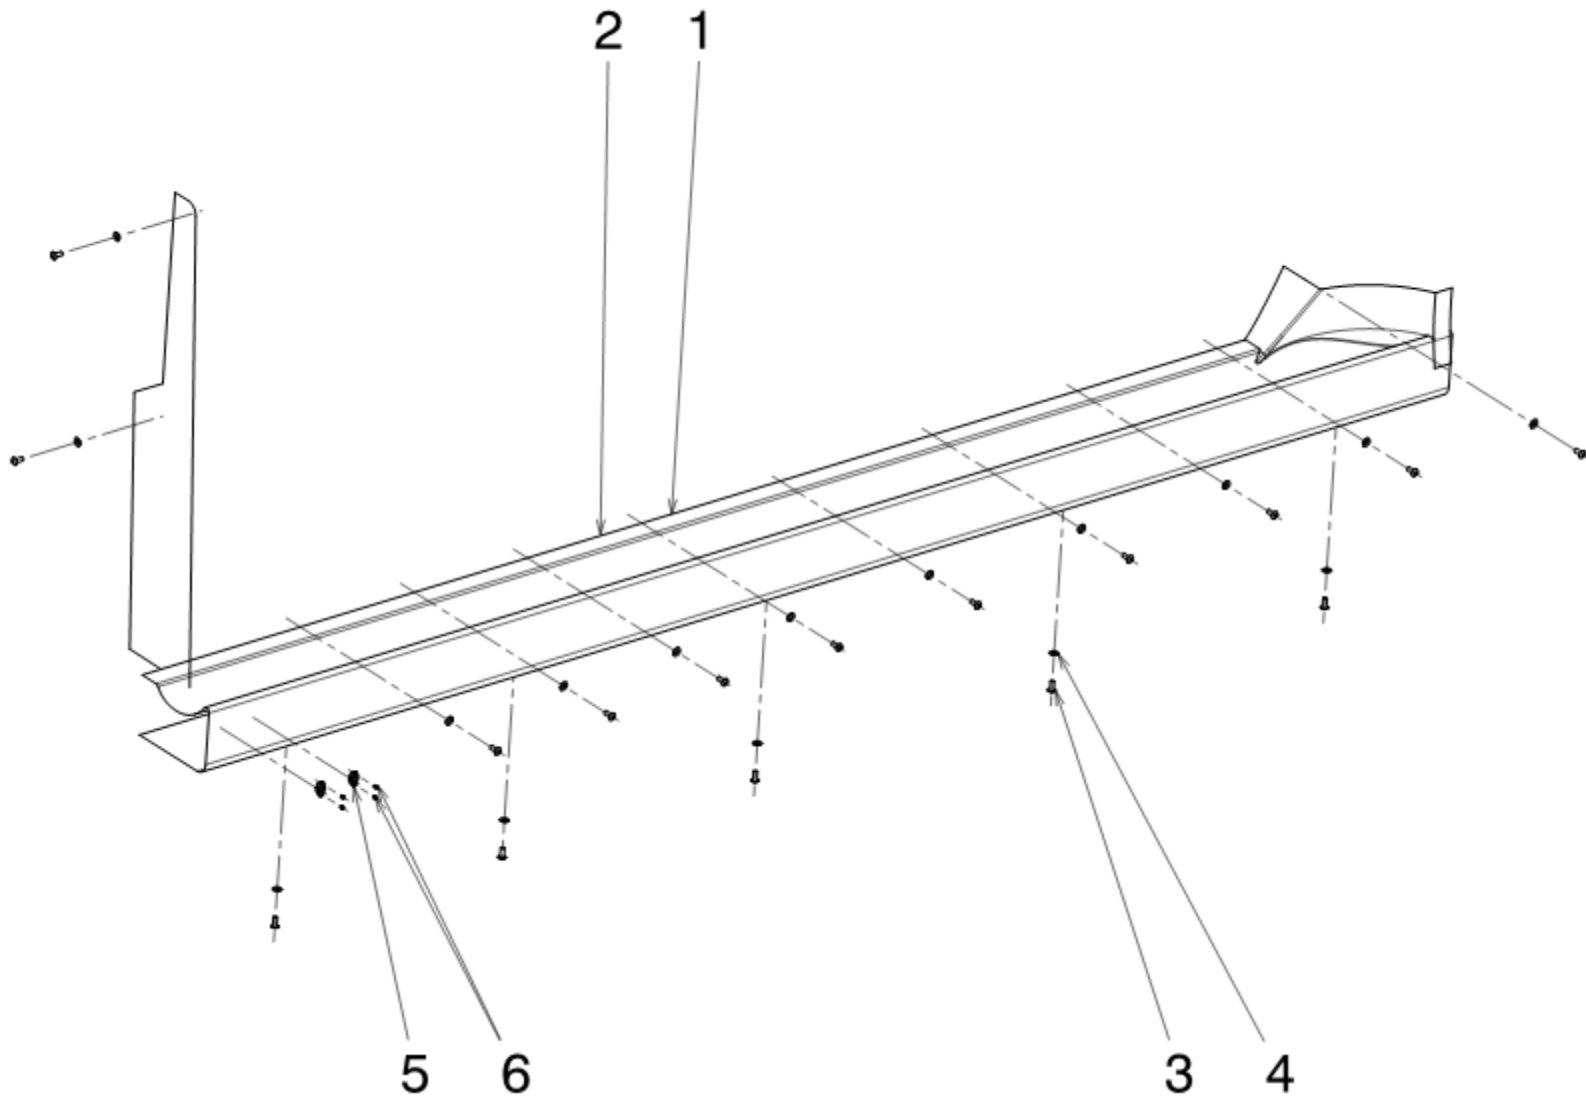

RF01-03-00433 SIDE SKIRT ASSY LH
RF01-03-00434 SIDE SKIRT ASSY RH

Pos	Part no.	Description	Q.ty
1	RF01-03-00435	SKIRT LH	1
2	RF01-03-00436	SKIRT RH	1
3	-	BUTTON HEAD BOLT M5X12	32
4	-	SPRING WASHER 5X11	32
5	-	UN OLIVETTA M5	4
6	-	RIVET DIA2.4 L 6	8