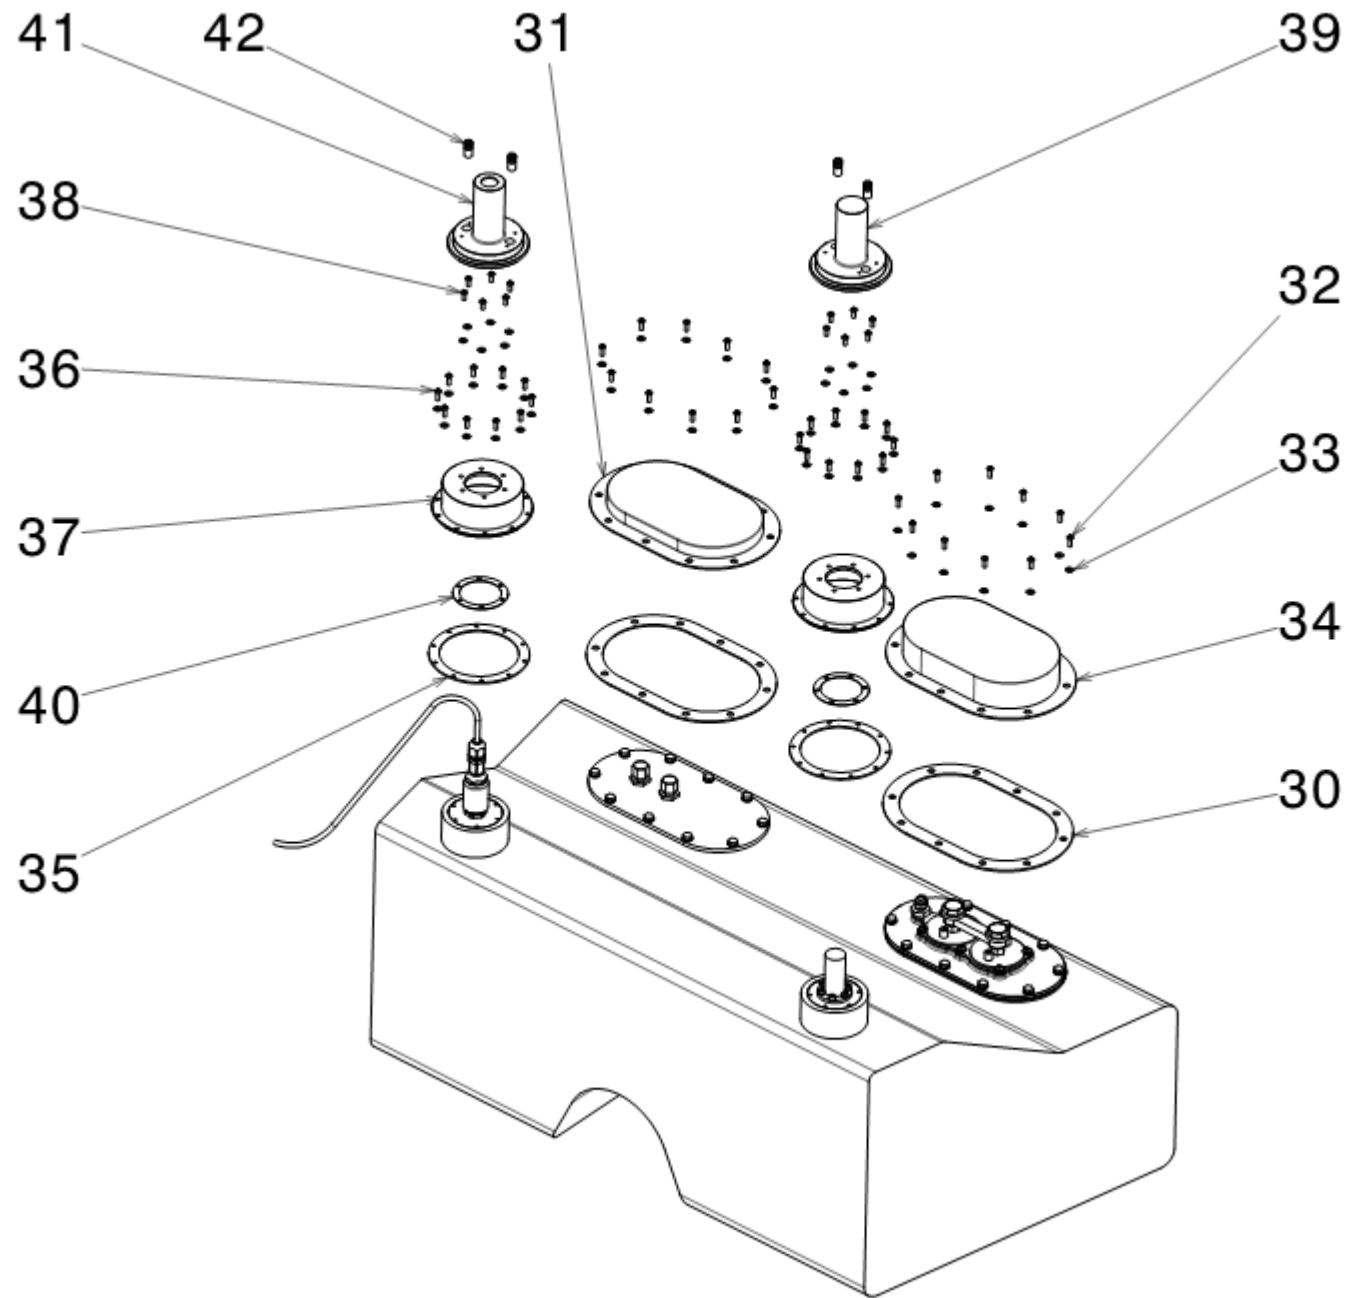

RF01-19-00887 TANK ASSY

Pos	Part no.	Description	Q.ty
30	RF01-19-01115	TANK COVER SEAL	2
31	RF01-19-01102	TANK COVER LHS	1
32		BUTTON HEAD BOLT M4X12	20
33		WASHER 4X8	52
34	RF01-19-01103	TANK COVER RHS SIDE	1
35	RF01-19-01116	TANK COVER SEAL UPPER	2
36		BUTTON HEAD BOLT M4X10	20
37	RF01-19-01108	ALUMINIUM COVER FOR TANK PLUGS	2
38		BUTTON HEAD BOLT M4X8	12
39	RF02-19-01118	SAFETY CAP STAUBLI	1
40	RF02-19-01109	SAFETY CAP SEALING	2
41	RF02-19-01119	SAFETY CAP FUEL VENT	1
42	RF02-19-01121	SAFETY CAP LOCKING BUSH	4