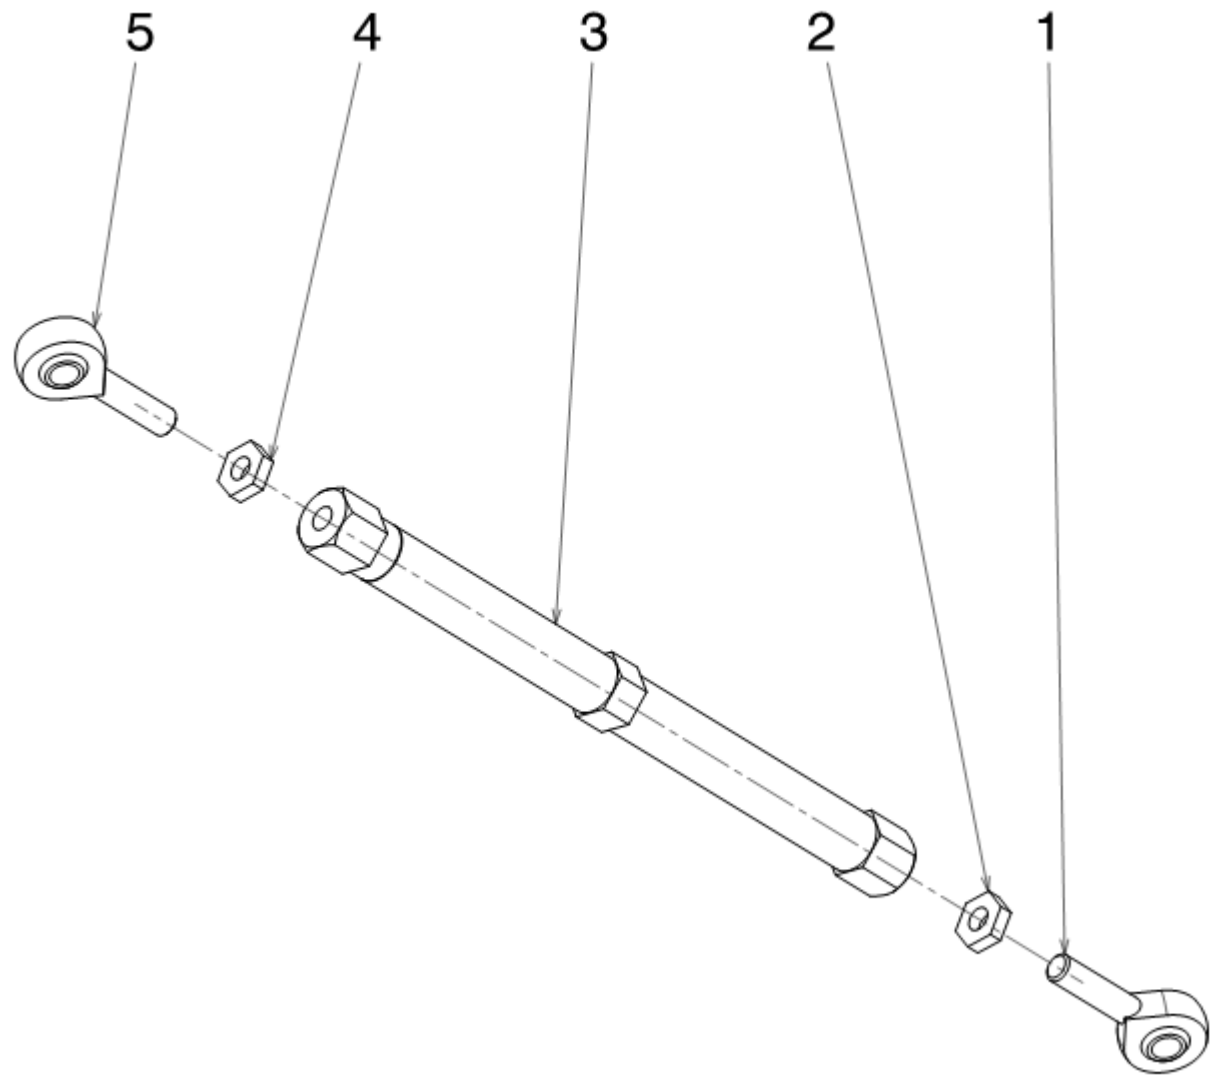

RF01-03-00780 DROP LINK SPLITTER

Pos	Part no.	Description	Q.ty
1	KA 08 450	MALE BALL JOINT M8 RH	1
2		NUT M8 RH	1
3	RF01-03-00781	SPLITTER ADJUS. ROD	1
4		NUT M8 LH	1
5	KAL 08 450	MALE BALL JOINT M8 LH	1