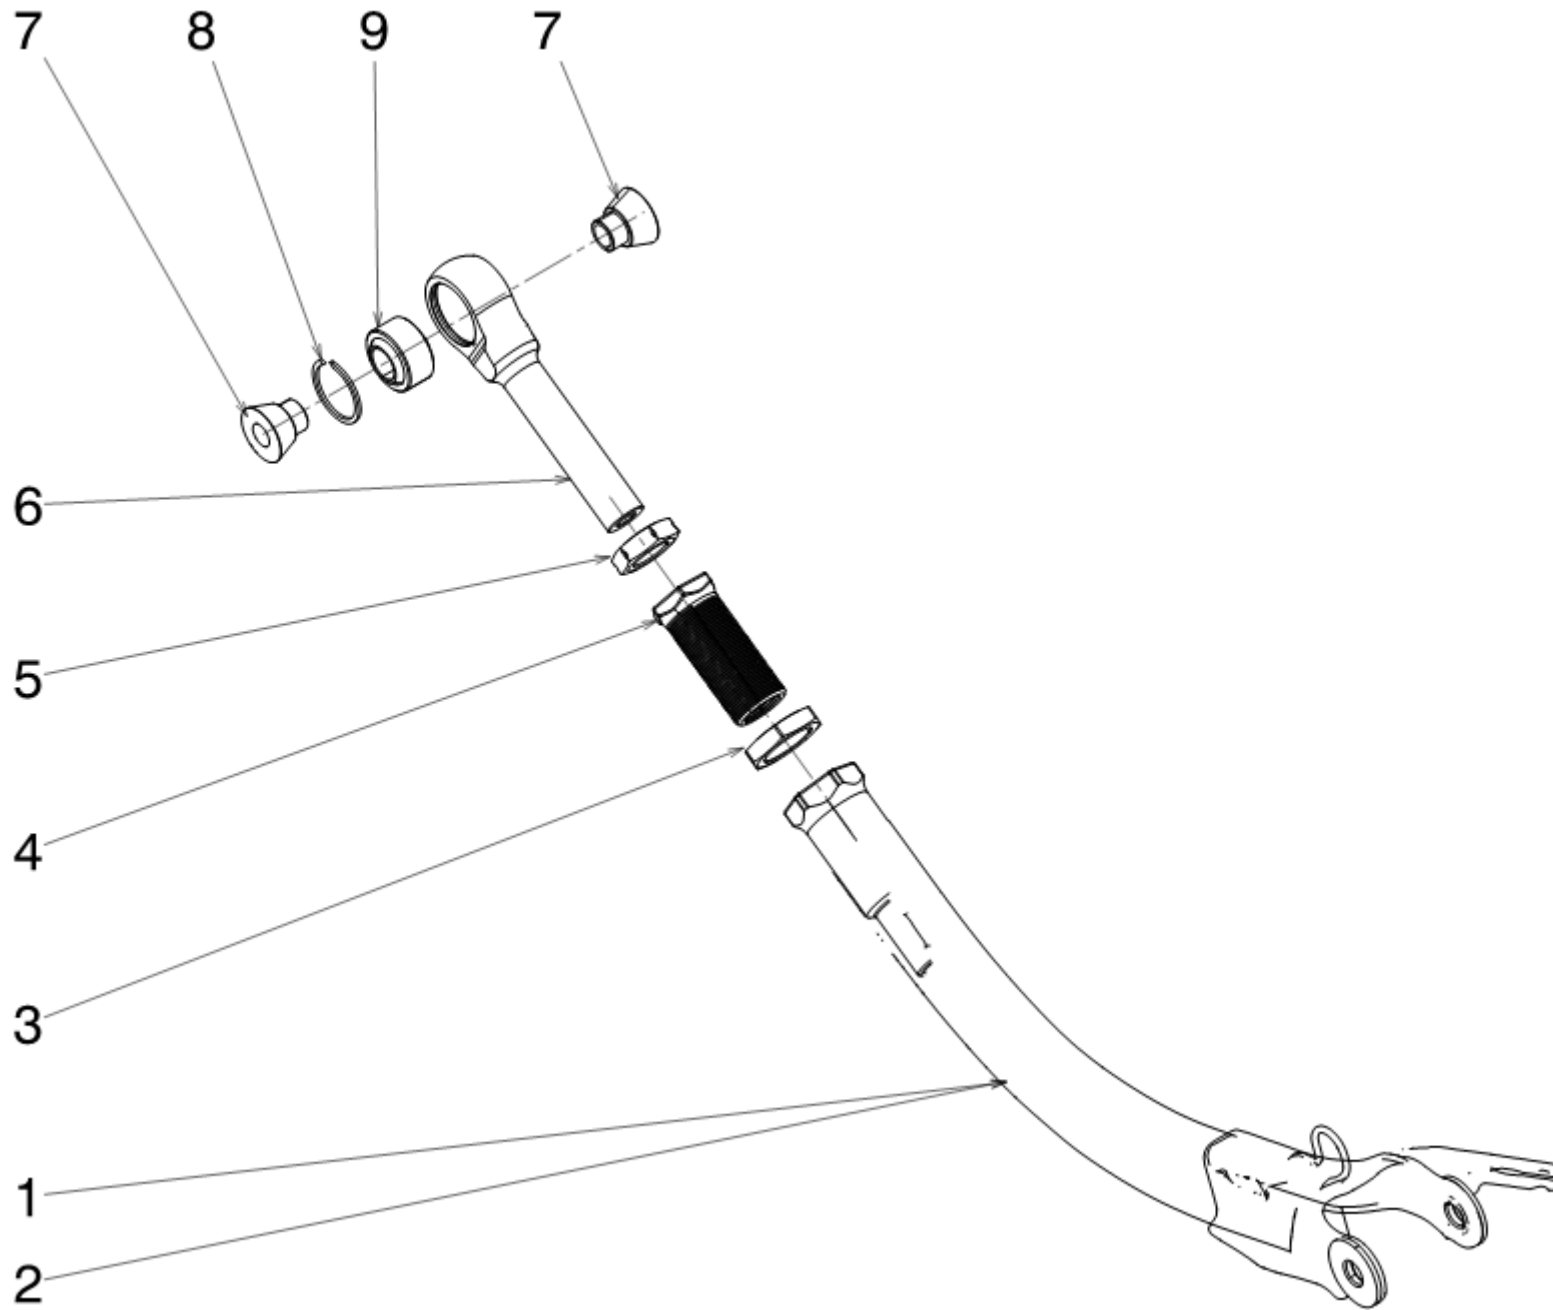

RF01-05-00617 REAR WISHBONE UPPER ASSY LH
RF01-05-00618 REAR WISHBONE UPPER ASSY RH

Pos	Part no.	Description	Q.ty
1	RF01-05-00615	REAR WISHBONE UPPER COMPLETE LH	1
2	RF01-05-00616	REAR WISHBONE UPPER COMPLETE RH	1
3	RF01-05-00577	LOCKNUT M28	2
4	RF01-05-00578	THREADED BUSHING INT_EXT	2
5	RF01-05-00575	LOCKNUT M20 LEFTHAND THREAD	2
6	RF01-05-00644	ROAD END ABWT10 MODIFIED	2
7	RF01-05-00620	BUSHING CENTERING RODOBAL	4
8	M2300-0320	SEEGER	2
9	ABWT10	SPHERICAL BEARING	2