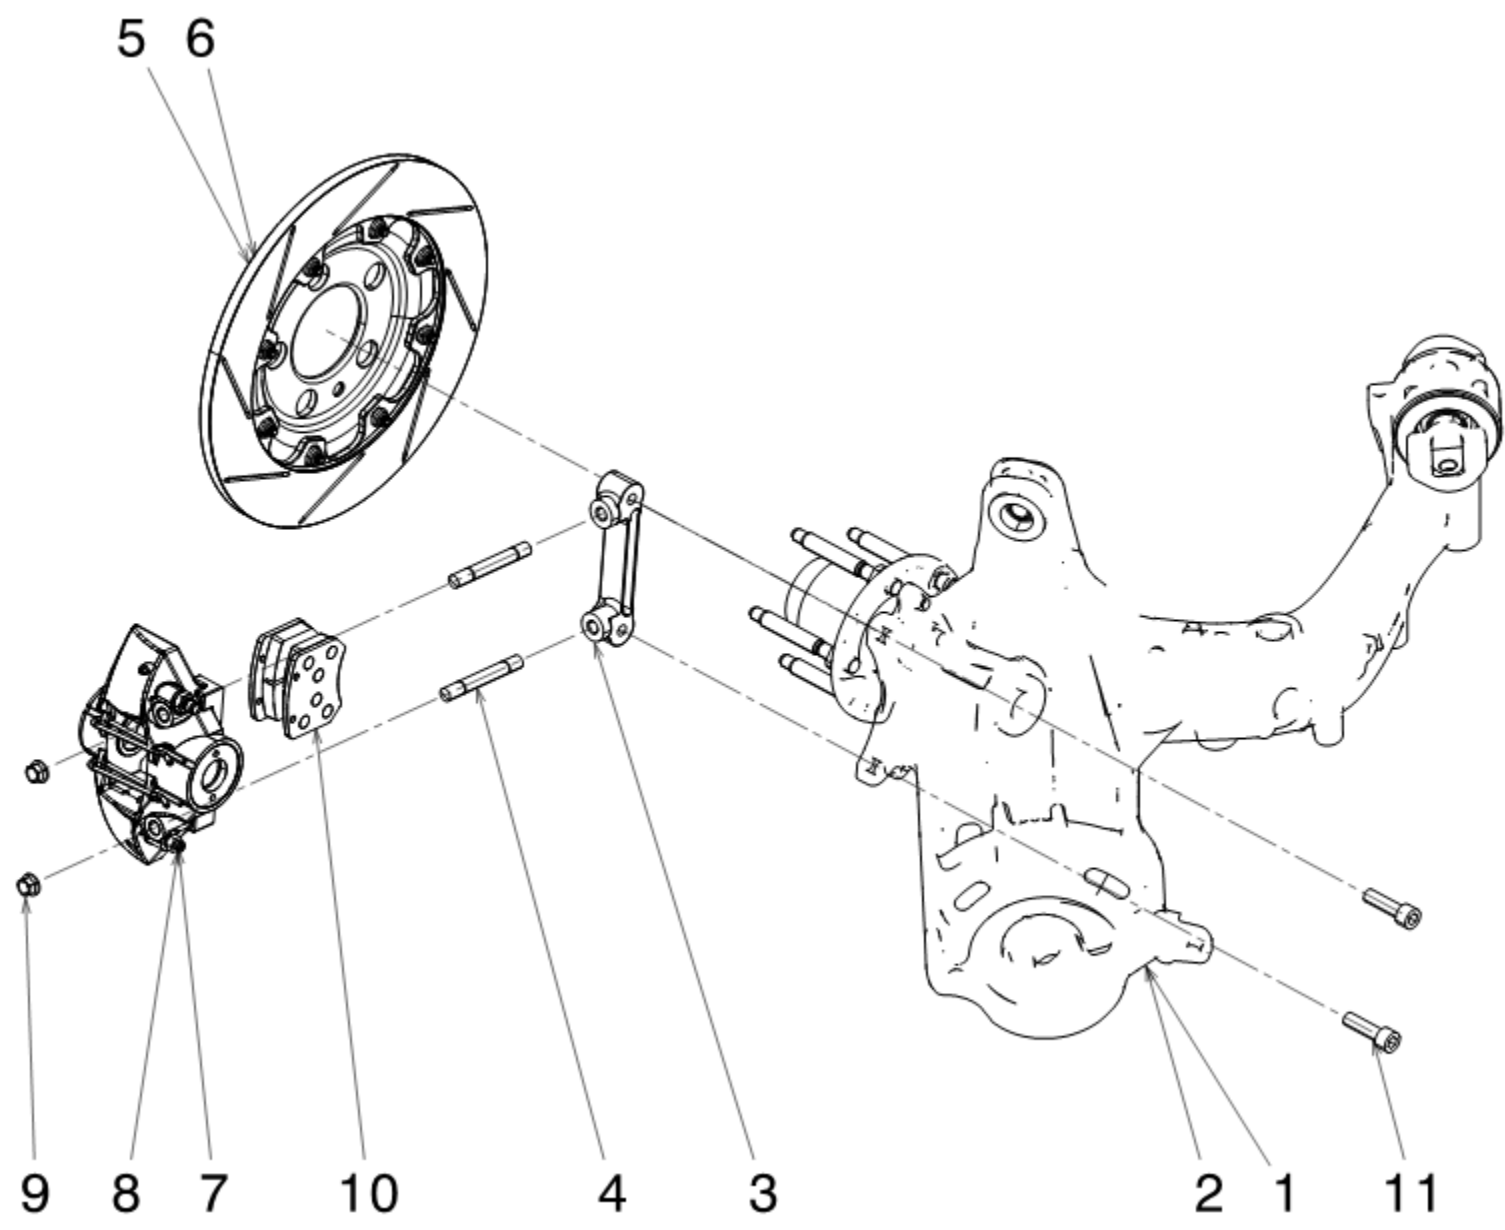

RF01-05-00796 UPRIGHT REAR ASSY LH
RF01-05-00797 UPRIGHT REAR ASSY RH

Pos	Part no.	Description	Q.ty
1	RF01-05-00733	REAR UPRIGHT LH COMPLETE	1
2	RF01-05-00734	REAR UPRIGHT RH COMPLETE	1
3	RF01-05-00586	SPACER REAR BRAKE CALIPER	2
4	RF01-05-00645	FIXING STUD REAR BRAKE CALIPER	4
5	RF01-08-00515	REAR BRAKE DISC ASSY LH	1
6	RF01-08-00514	REAR BRAKE DISC ASSY RH	1
7	CP4586-6CD	REAR CALIPER LH	1
8	CP4586-6CD	REAR CALIPER RH	1
9	ASTORI M10	NUT ASTORI M10	4
10	RCP005S90F	PAD	2
11		HEX SOCKET SCREW M10X1.25 L35	4