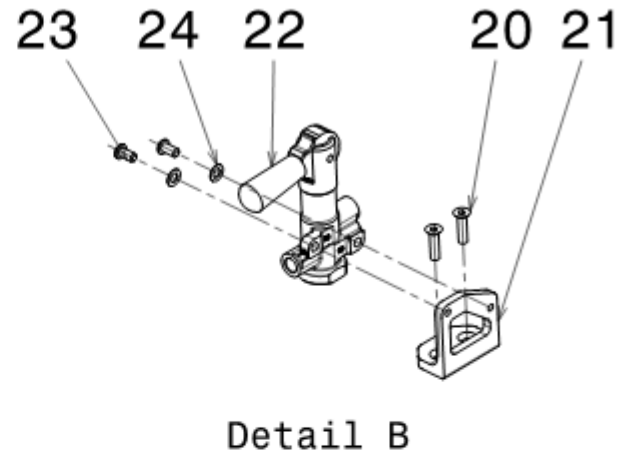

RF01-08-01051 HYDRAULIC SYSTEM BRAKE AND CLUTCH

Pos	Part no.	Description	Q.ty
1	RF01-08-00404	REAR BRAKE PUMP FLEXIBLE PIPE	1
2	RF01-08-00405	FRONT BRAKE PUMP FLEXIBLE PIPE	1
3	RF02-08-00401	PIPE CRIMPED FRONT BRAKE CALIPER	2
4		COPPER WASHER	4
5	3211202	BOLT BANJO M10X1	2
6	3102300	BULKHEAD FITTING NIPPLE	4
7	RF01-08-01013	COPPER PIPE FROM FR 4 WAY TO FR LH CALIPER	1
8		RUBBER BULKHEAD	2
9	3213200	JIC MALE TO MALE 10X1	2
10	RF01-08-01012	COPPER PIPE FROM FR 4 WAY TO FR RH CALIPER	1
11	RF01-08-01007	COPPER PIPE FROM 2 WAY TO PROP. VALVE	1
12	RF01-16-00956	PRESSURE SENSOR BRACKING SYSTEM	2
13		HEX SOCKET SCREW M5X25	6
14		SPRING WASHER 5x11	4
15	3226302	4 WAY TUBE	2
16	RF01-08-00704	SPACER 4 WAY TUBE	2
17	3112302	2 WAY TUBE	1
18	RF01-08-00702	2 SPACER 2 WAY TUBE	1
19	RF01-08-01010	COPPER PIPE FROM RR 4 WAY TO RR LH CALIPER	1
20		COUNTERSUNK HEAD SCREW M6X	2
21	RF01-17-00815	PROPORTIONING VALVE SUPPOR	1
22	CP3550 13	PROPORTIONING VALVE	1
23		BUTTON HEAD BOLT M6X12	2
24		SPRING WASHER 6x12	2
25	RF02-08-00403	PIPE CRIMPED REAR BRAKE CALIPER LH	1
26	RF02-08-00402	PIPE CRIMPED REAR BRAKE CALIPER RH	1
27	RF02-08-00622	COPPER PIPE FROM HANDBRAKE TO RR 4 WAY	1
28	03218200	JIC MALE TO MALE 3/4	1
29	RF02-08-00600	COMPLETE HANDBRAKE	1
30	RF02-08-00621	COPPER PIPE FROM PROP. VALVE TO HANDBRAKE	1
31	RF01-08-01011	COPPER PIPE FROM RR 4 WAY TO RR RH CALIPER	1