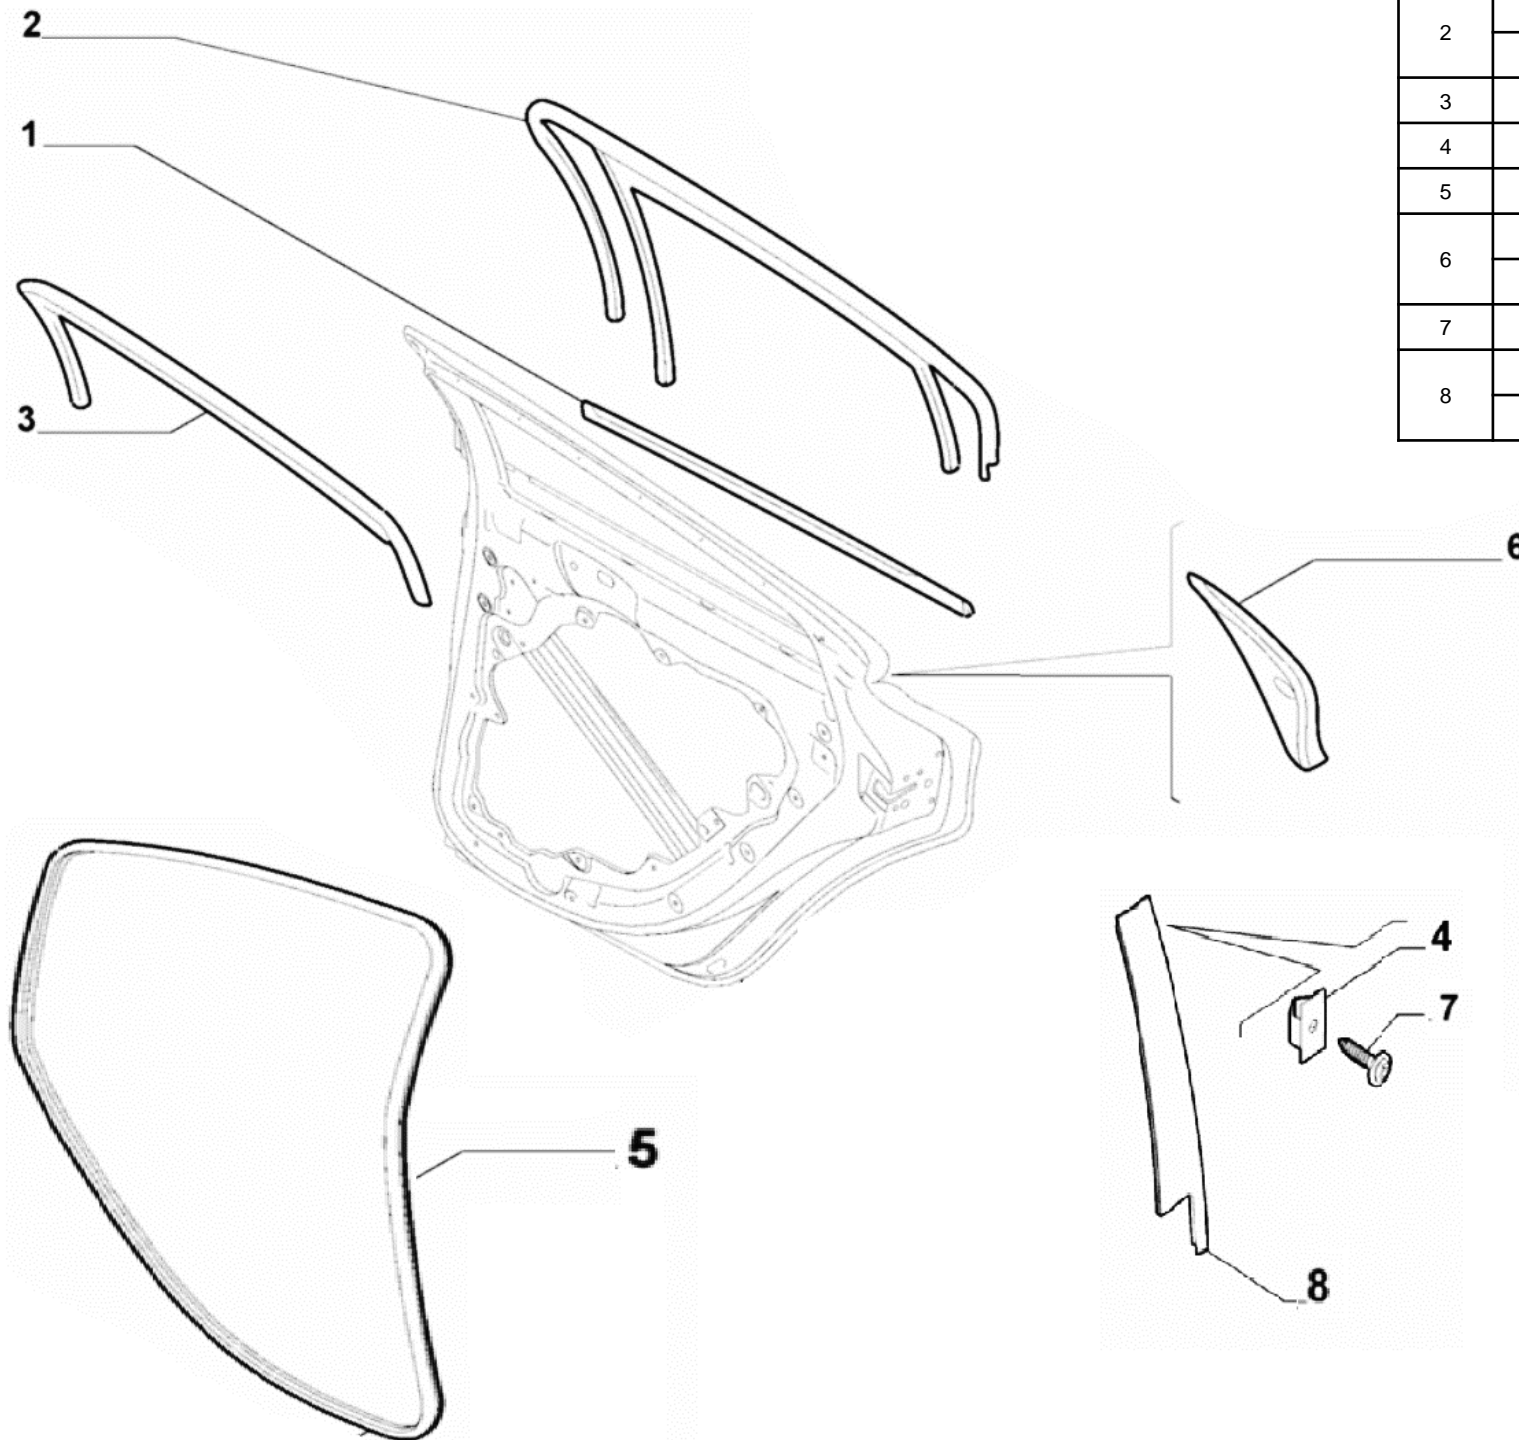

RF01-03-00918 REAR RH DOOR
RF01-03-00919 REAR LH DOOR

Pos	Part no.	Description	Q.ty
1	50521070	OUTSIDE REAR RH WINDOW SCRAPER	1
	50521072	OUTSIDE REAR LH WINDOW SCRAPER	1
2	50511609	REAR OUTSIDE RH WINDOW SEAL	1
	50511610	REAR OUTSIDE LH WINDOW SEAL	1
3	50509895	REAR INNER WINDOW SEAL	2+2
4	82488491	REAR OUTSIDE EMBELLISHMENT LOCK	2+2
5	50521532	REAR DOOR SEAL	1+1
6	50518941	REAR DOOR INNER RHEMBELLISHMENT	1
	50518942	REAR DOOR INNER LH EMBELLISHMENT	1
7	15689401	OUTSIDE EMBELLISHMENT SCREW	2+2
8	50509852	REAR DOOR OUTSIDE RH EMBELLISHMENT	1
	50509853	REAR DOOR OUTSIDE LH EMBELLISHMENT	1