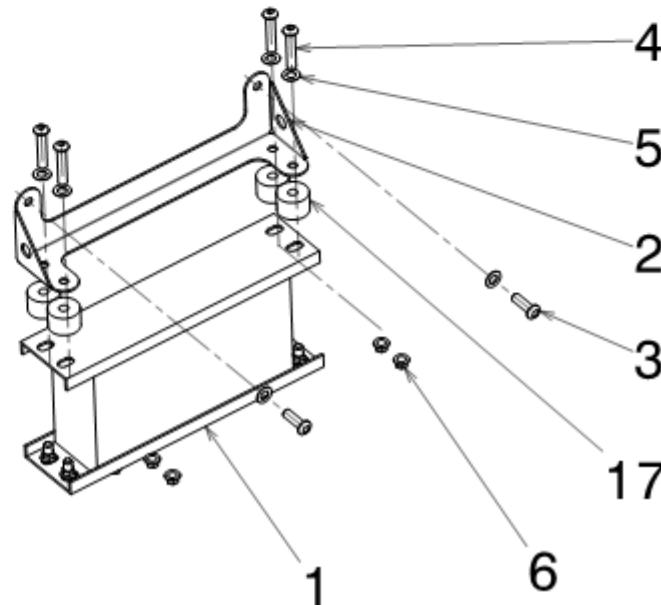

RF01-12-00716 GEARBOX ASSY

Pos	Part no.	Description	Q.ty
1	50-113-7612	GEARBOX RADIATOR	1
2	RF01-12-00961	BRACKET GEARBOX RADIATOR	1
3		BUTTON HEAD BOLT M6x20	2
4		BUTTON HEAD BOLT M6x16	4
5		SPRING WASHER 6x12	6
6		NUT ASTORI M6	4
7	ATEC 649-187	ADAPTERS RADIATOR	2
8	RF01-12-01035	PIPE OIL RADIATOR GEARBOX 1	1
9	RF01-12-01036	PIPE OIL RADIATOR GEARBOX 2	1
10		3-WAY MALE-FEMALE-MALE	1
11		JUNCTION	1
12	RF01-12-01037	PIPE OIL RADIATOR GEARBOX OPT	1
13	RF01-12-00968	JUNCTION DASH_6 FOR TEMPERATURE SENSOR	1
14	PT1000	TEMPERATURE SENSOR	1
15		COPPER WASHER 6X12	2
16		JUNCTION 90 DEG. FEMALE-FEMALE	1
17	RF01-12-01018	RUBBER SPACERS GEARBOX RADIATOR	4
18	RF02-09-01019	COOLING GEARBOX RADIATOR	1
19		NUT ASTORI M6	4
20		SPRING WASHER 6X12	4
21		BUTTON HEAD BOLT M6x16	4