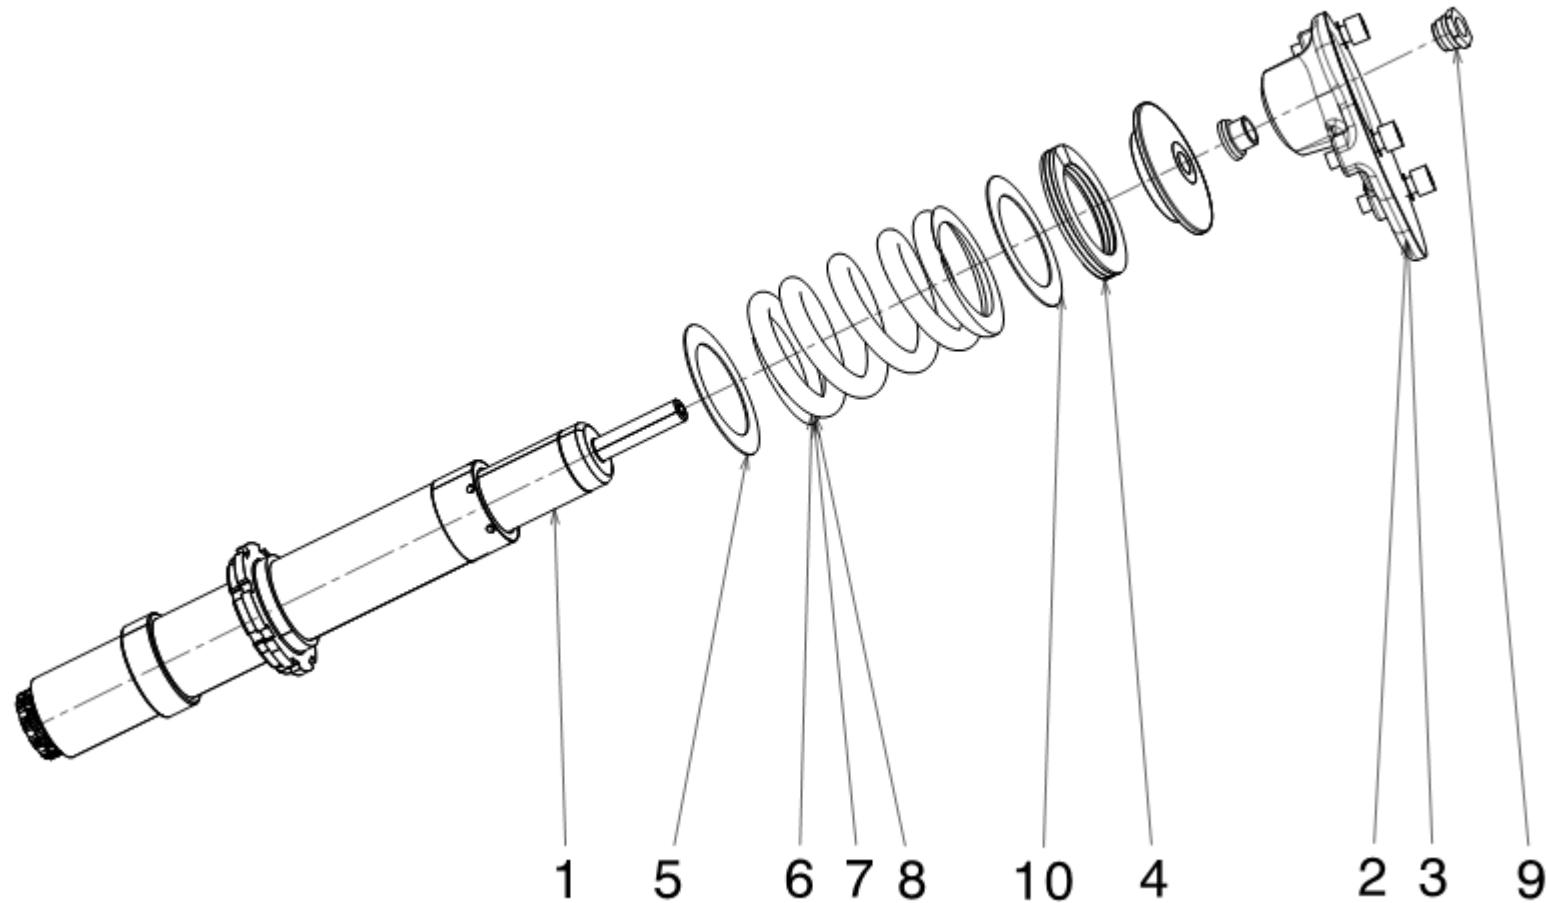

RF01-04-00489 FRONT DAMPER COMPLETE LH
RF01-04-00488 FRONT DAMPER COMPLETE RH

Pos	Part no.	Description	Q.ty
1	RF01-04-00803	FRONT DAMPER	2
2	RF01-04-00537	TOP MOUNT ASSY LH	1
3	RF01-04-00536	TOP MOUNT ASSY RH	1
4	40/60/30	HELPER 40/60/30	2
5	AS 6085	NEEDLE ROLLER THRUST BEARING WASHER	1
6	ERS-H-170-60-90	SPRING (ALT.)	2
7	ERS-H-170-60-100	SPRING (ALT.)	2
8	ERS-H-170-60-110	SPRING (ALT.)	2
9	RF01-04-00965	FRONT DAMPER NUT	1
10	ERSZ1160B	NEEDLE ROLLER THRUST BEARING	1