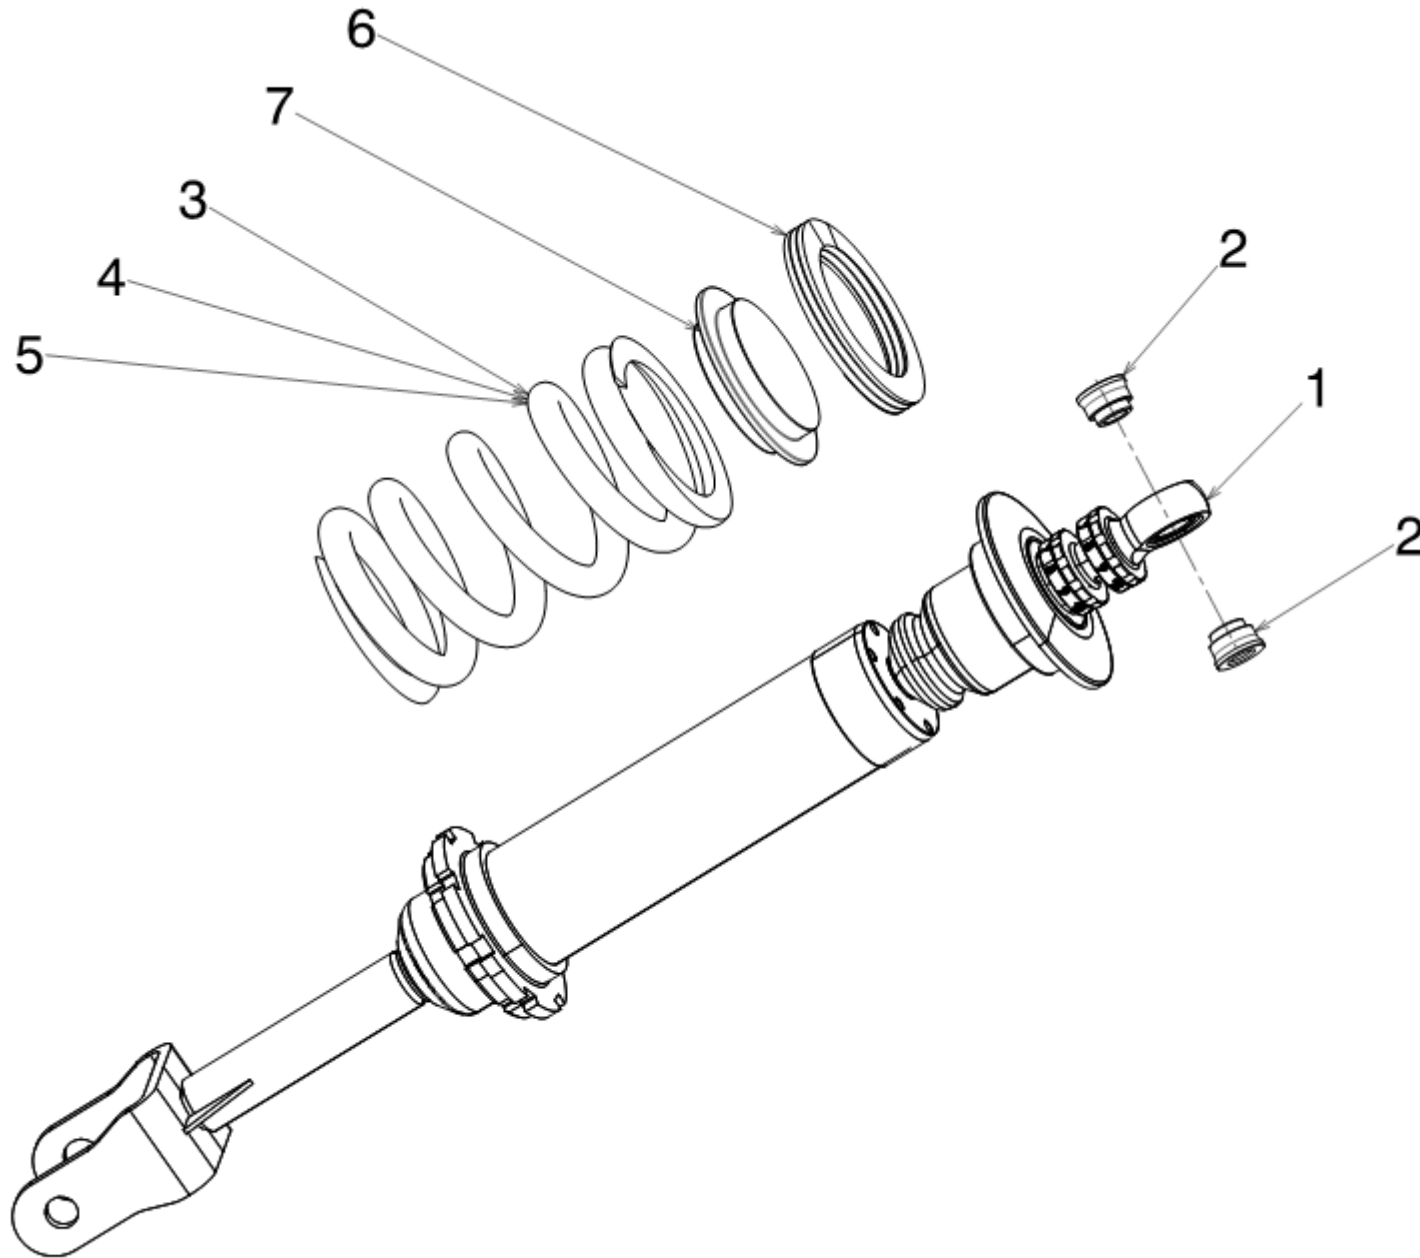

RF01-05-00876 REAR DAMPER COMPLETE

Pos	Part no.	Description	Q.ty
1	RF01-05-00799	REAR DAMPER	1
2	RF01-05-00872	BUSHING REAR DAMPER	2
3	ERS-H-170-60-0100	SPRING	1
4	ERS-H-170-60-0110	SPRING	1
5	ERS-H-170-60-0120	SPRING	1
6	ERS-ZI160B	COUPLING SPACER	1
7	ERS-40-60-30	HELPER	1