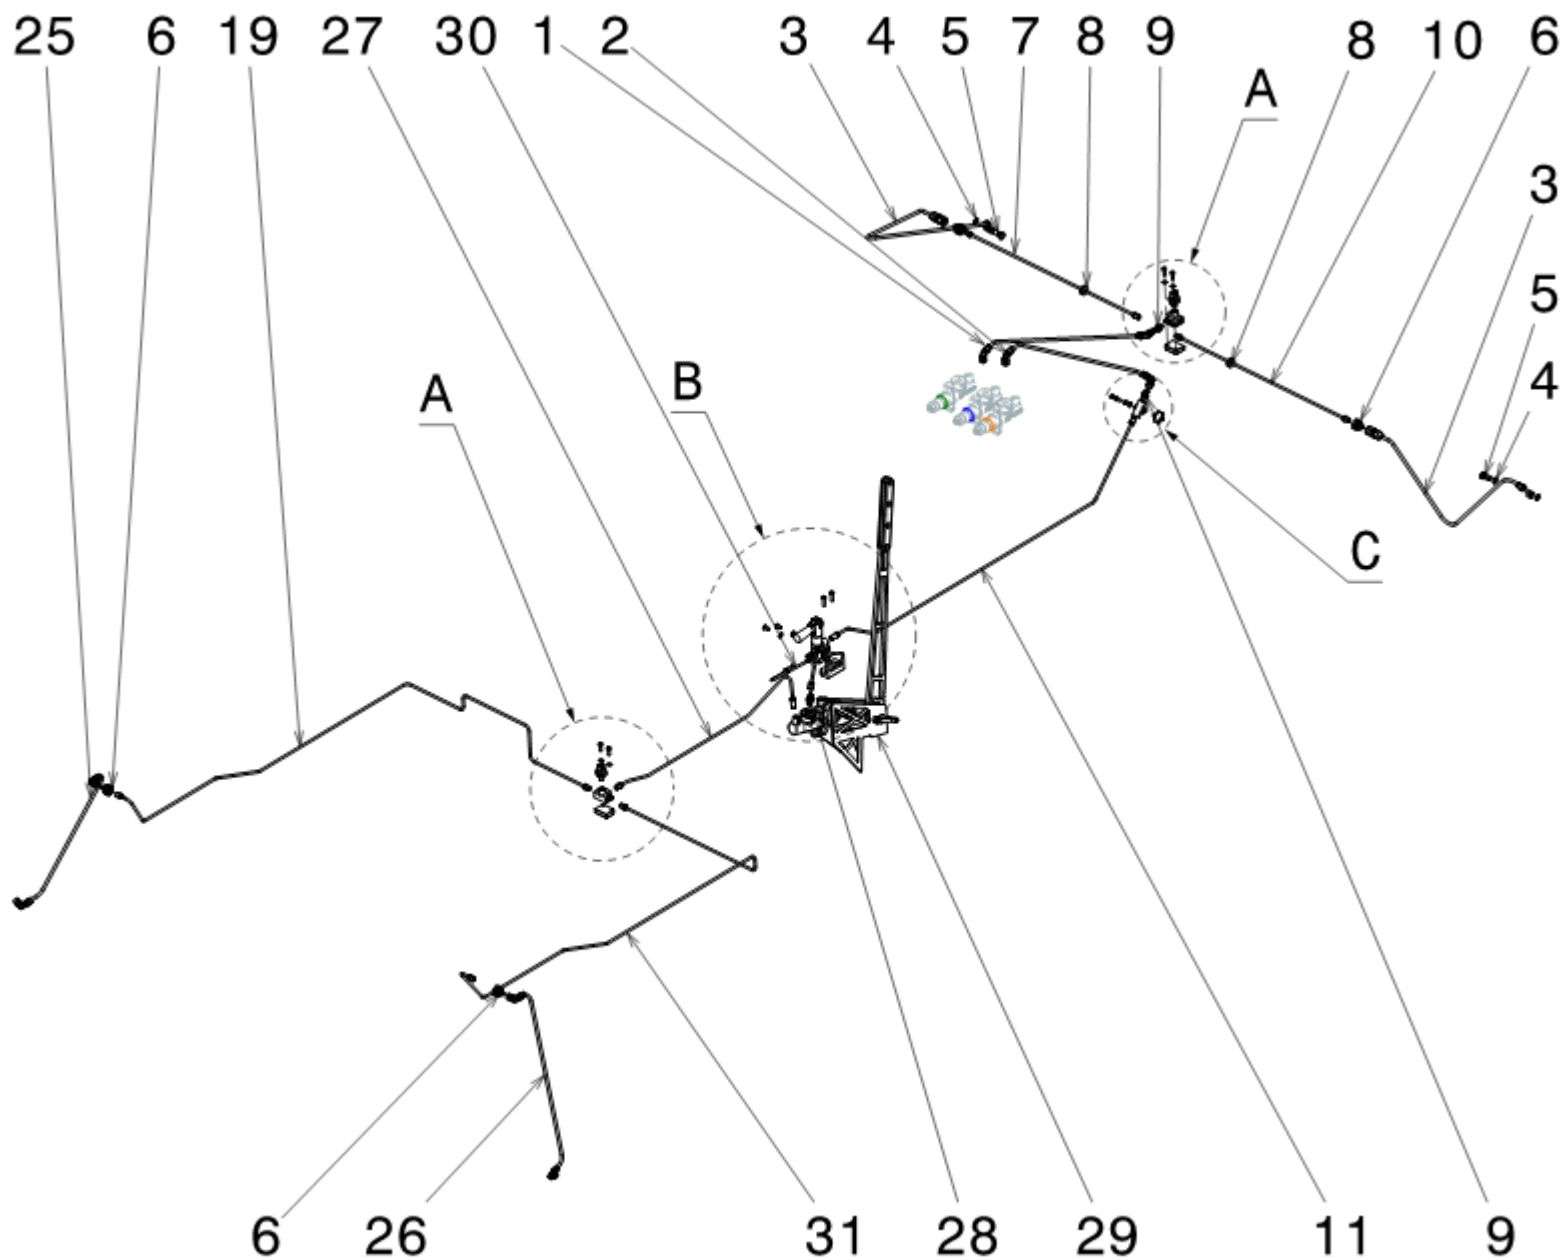

RF01-08-01051 HYDRAULIC SYSTEM BRAKE AND CLUTCH

Pos	Part no.	Description	Q.ty
1	RF01-08-00404	REAR BRAKE PUMP FLEXIBLE PIPE	1
2	RF01-08-00405	FRONT BRAKE PUMP FLEXIBLE PIPE	1
3	RF02-08-00401	PIPE CRIMPED FRONT BRAKE CALIPER	2
4		COPPER WASHER	4
5	3211202	BOLT BANJO M10X1	2
6	3102300	BULKHEAD FITTING NIPPLE	4
7	RF01-08-01013	COPPER PIPE FROM FR 4 WAY TO FR LH CALIPER	1
8		RUBBER BULKHEAD	2
9	3213200	JIC MALE TO MALE 10X1	2
10	RF01-08-01012	COPPER PIPE FROM FR 4 WAY TO FR RH CALIPER	1
11	RF01-08-01007	COPPER PIPE FROM 2 WAY TO PROP. VALVE	1
12	RF01-16-00956	PRESSURE SENSOR BRACKING SYSTEM	2
13		HEX SOCKET SCREW M5X25	6
14		SPRING WASHER 5x11	4
15	3226302	4 WAY TUBE	2
16	RF01-08-00704	SPACER 4 WAY TUBE	2
17	3112302	2 WAY TUBE	1
18	RF01-08-00702	2 SPACER 2 WAY TUBE	1
19	RF01-08-01010	COPPER PIPE FROM RR 4 WAY TO RR LH CALIPER	1
20		COUNTERSUNK HEAD SCREW M6X	2
21	RF01-17-00815	PROPORTIONING VALVE SUPPOR	1
22	CP3550 13	PROPORTIONING VALVE	1
23		BUTTON HEAD BOLT M6X12	2
24		SPRING WASHER 6x12	2
25	RF02-08-00403	PIPE CRIMPED REAR BRAKE CALIPER LH	1
26	RF02-08-00402	PIPE CRIMPED REAR BRAKE CALIPER RH	1
27	RF02-08-00622	COPPER PIPE FROM HANDBRAKE TO RR 4 WAY	1
28	03218200	JIC MALE TO MALE 3/4	1
29	RF02-08-00600	COMPLETE HANDBRAKE	1
30	RF02-08-00621	COPPER PIPE FROM PROP. VALVE TO HANDBRAKE	1
31	RF01-08-01011	COPPER PIPE FROM RR 4 WAY TO RR RH CALIPER	1