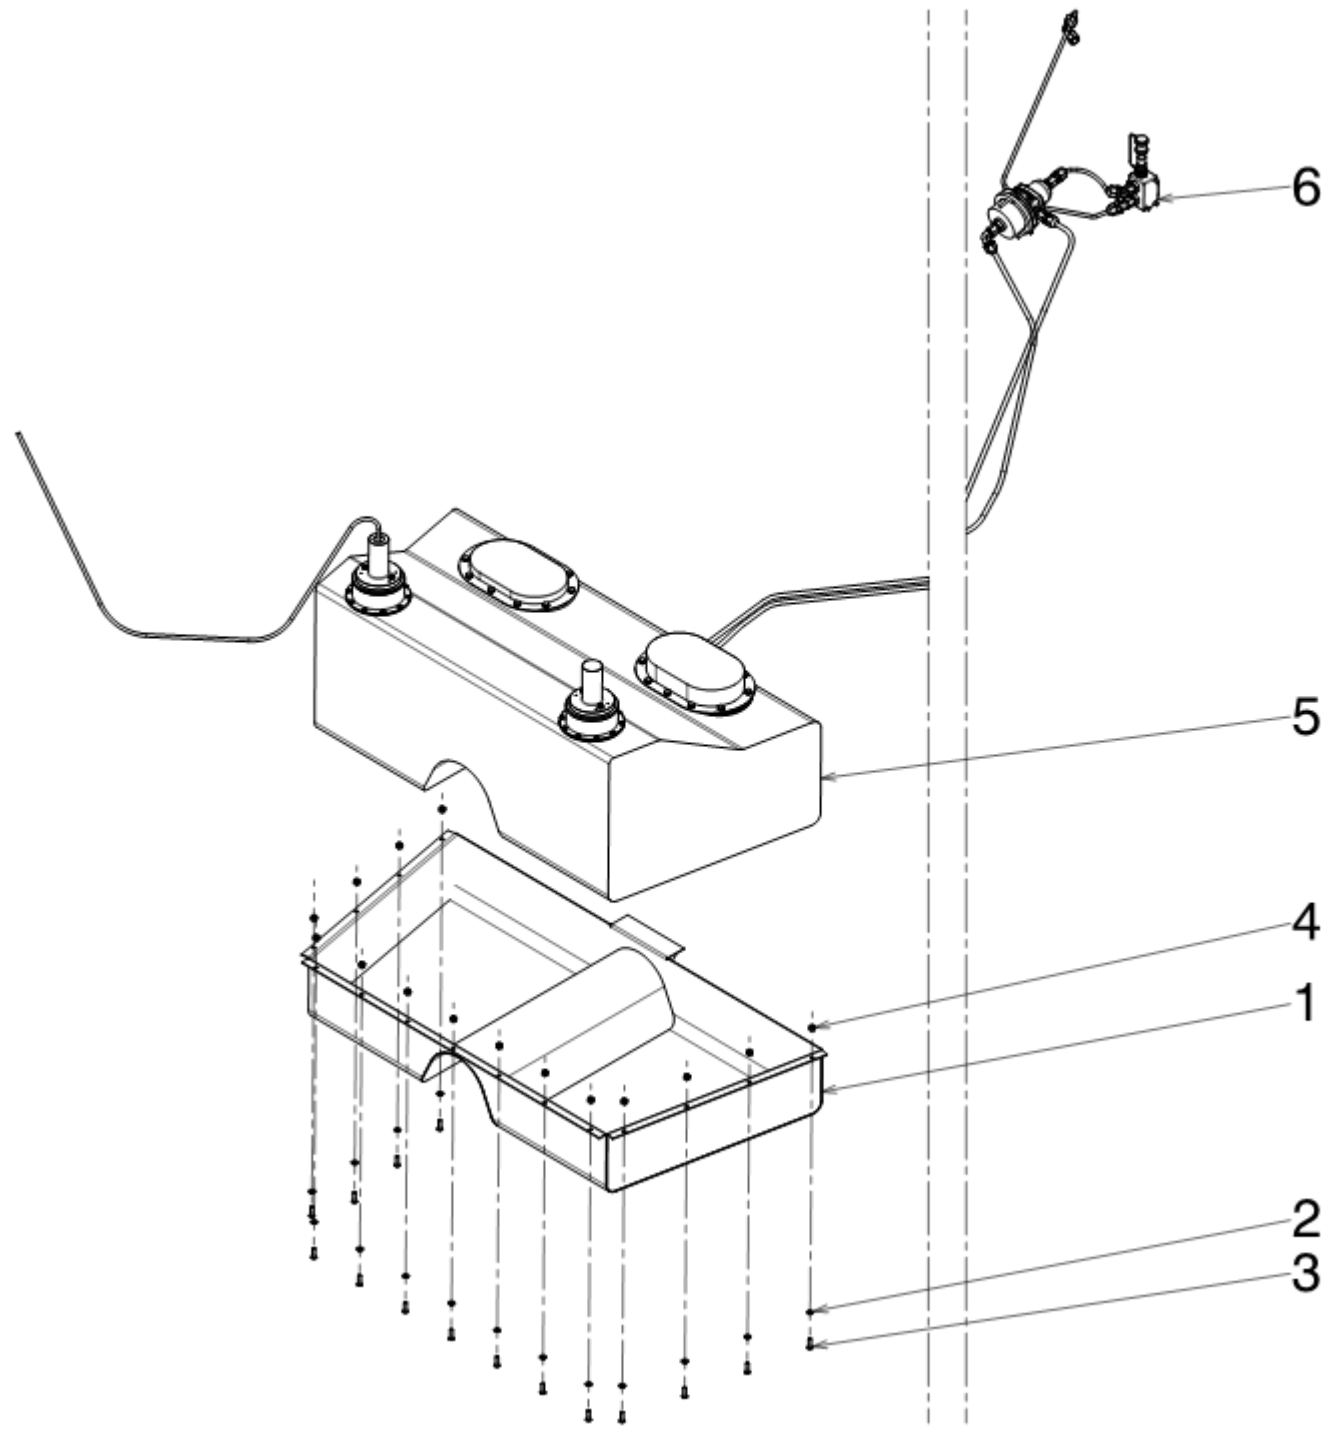

RF01-19-01076 FUEL SYSTEM ASSY

Pos	Part no.	Description	Q.ty
1	RF02-19-01111	CARBON TANK SUPPORT	1
2		WASHER	15
3		HEX SOCKET SCREW M6X1 L20	15
4		THREADED INSERT M6	15
5	RF01-19-00887	TANK ASSY	1
6	RF01-19-01110	FUEL SYSTEM	1