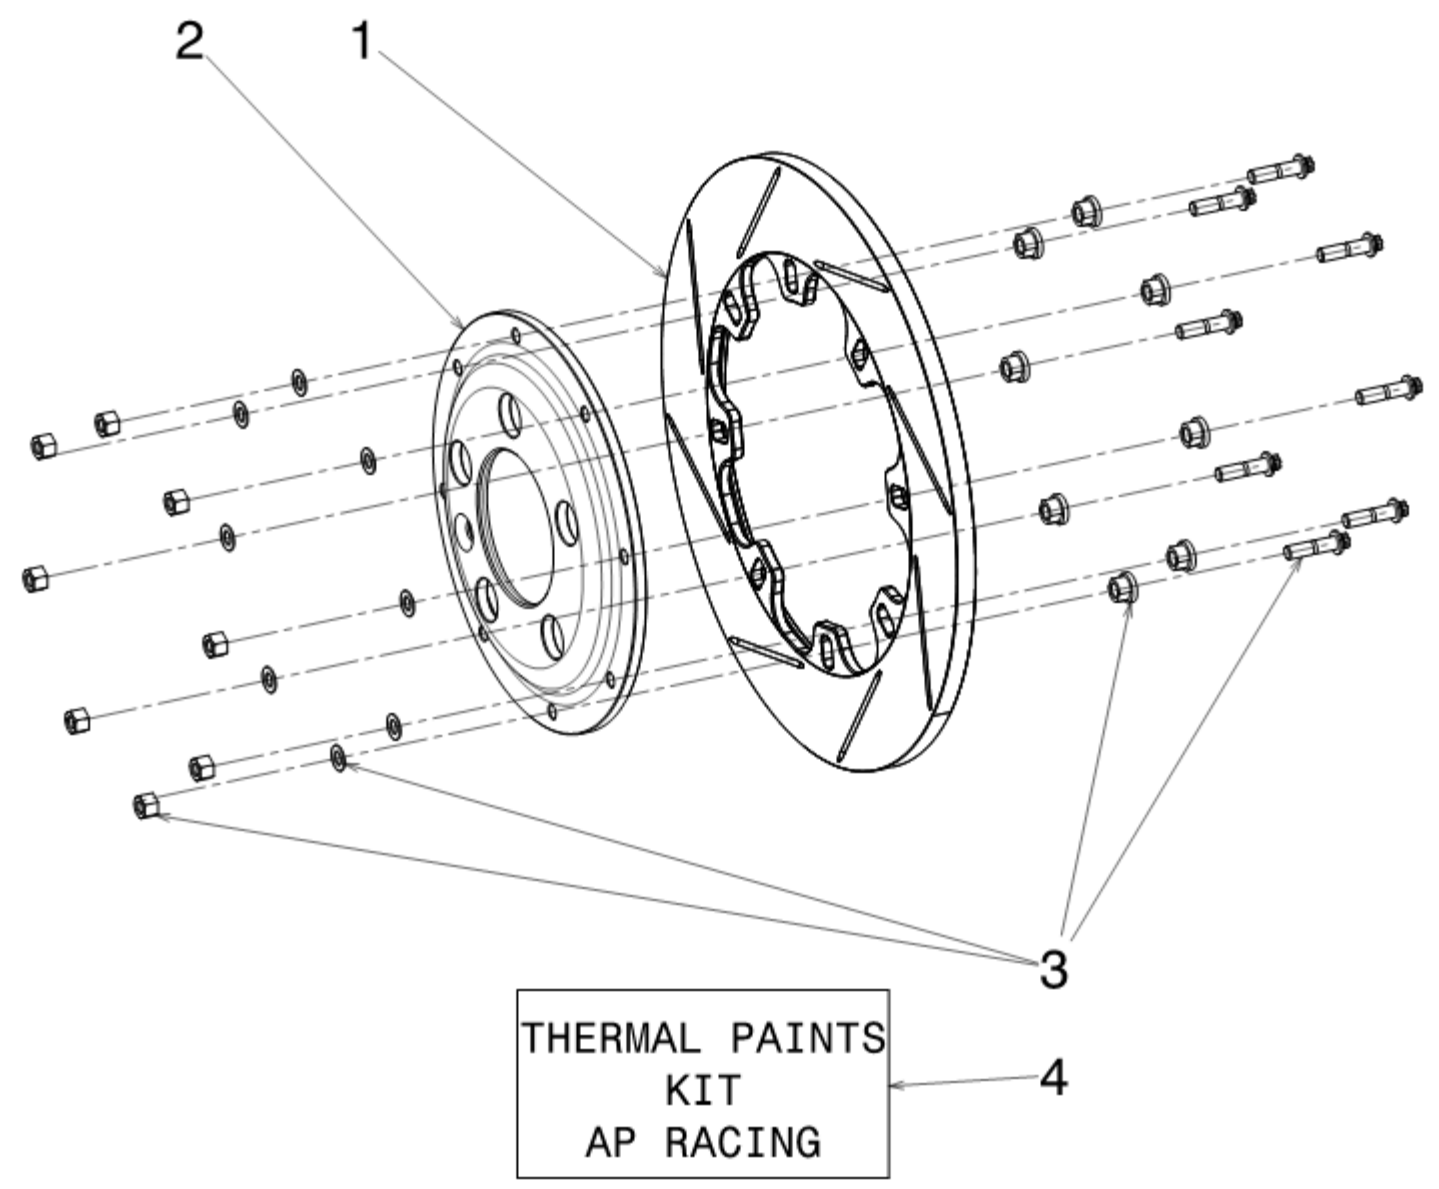

RF01-08-00514 REAR BRAKE DISC ASSY

Pos	Part no.	Description	Q.ty
1	RF02-05-00517	REAR BRAKE DISC_D290mm x 10mm LH	1
3	RF02-05-00518	REAR BRAKE DISC_D290mm x 10mm RH	1
2	RF01-05-00516	BELL DISC	1
3	CP2494-589K12	KIT BOBBIN(12-589)	1
4	CP2649-1	THERMAL PAINTS KIT	1