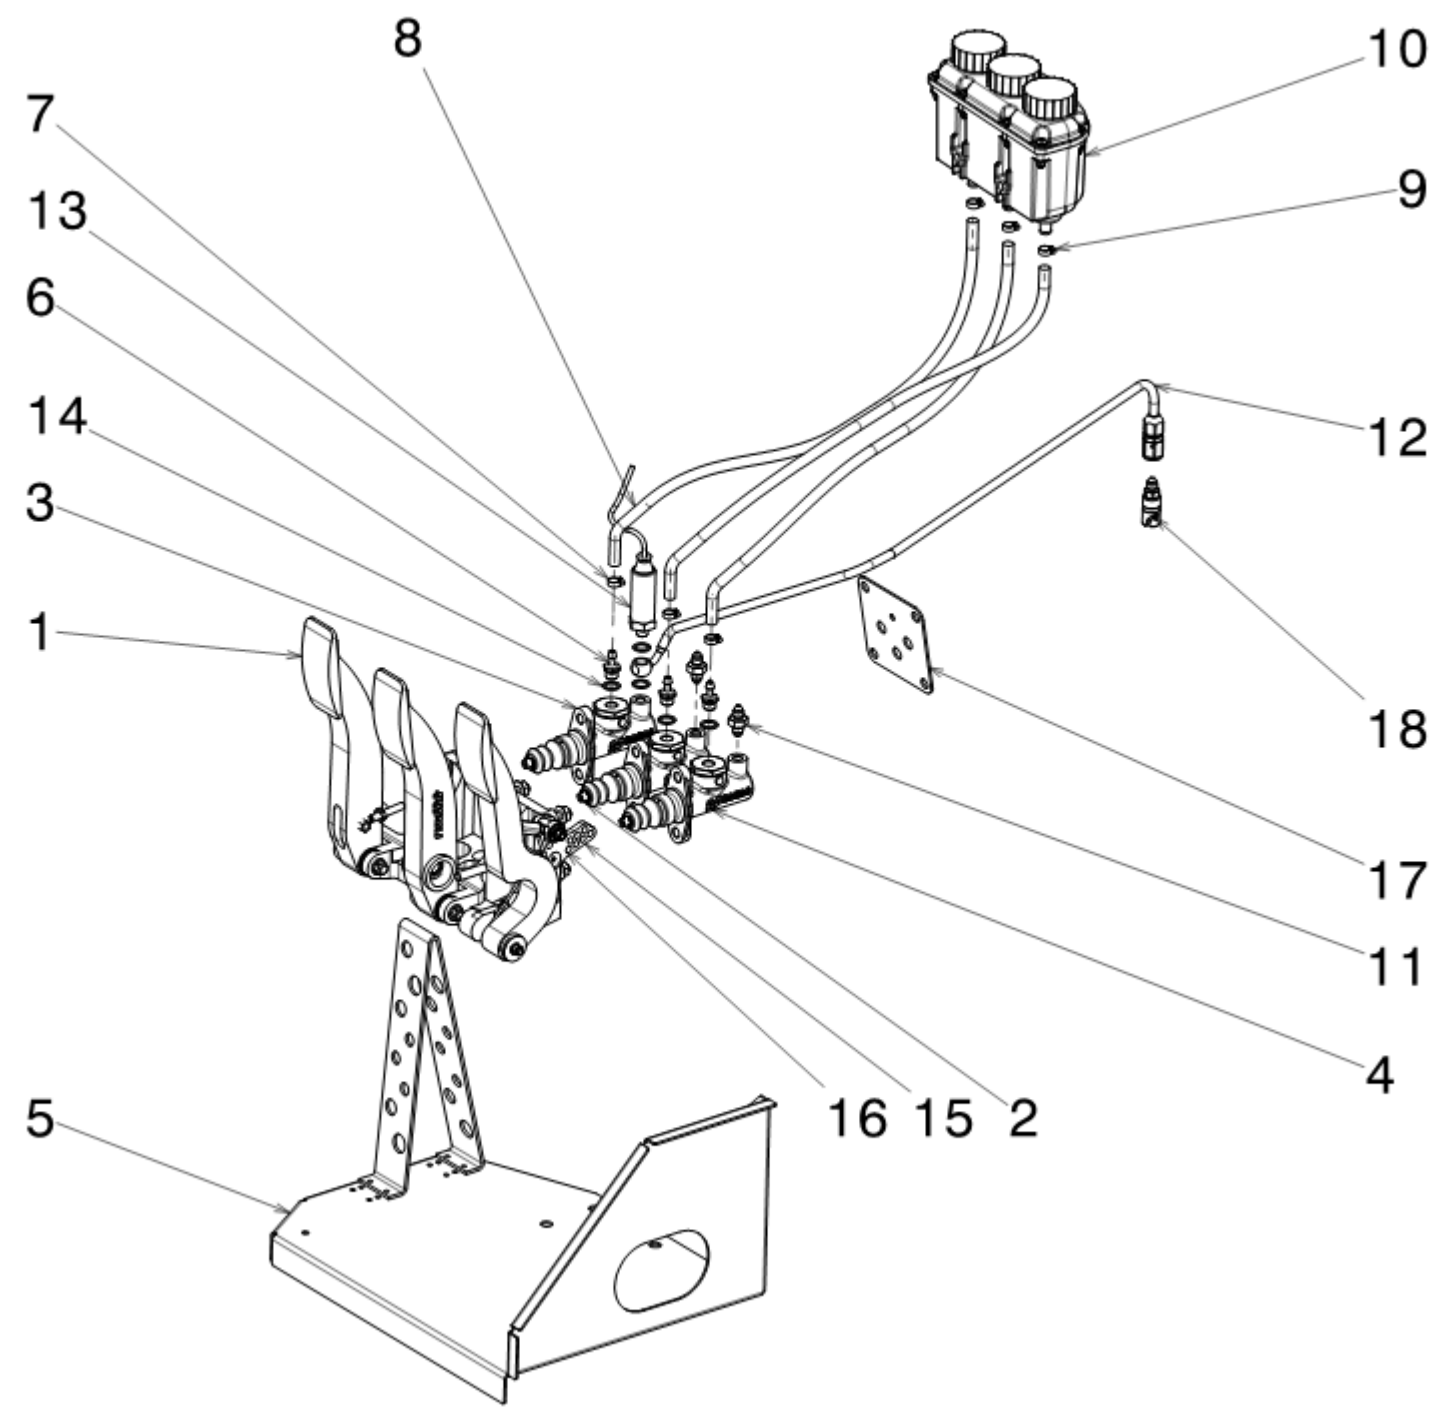

RF01-08-01100 PEDALBOX WITH PUMP

Pos	Part no.	Description	Q.ty
1	72-603	PEDALBOX ASSEMBLY TILTON 72-603	1
2	CP2623-91PRT11	5 EXTRA SHORT MASTER CYLINDER BLUE	1
3	CP2623-92PRT11	5 EXTRA SHORT MASTER CYLINDER GREEN	1
4	CP2623-93PRT11	5 EXTRA SHORT MASTER CYLINDER ORANGE	1
5	RF01-17-00950	PEDALBOX FOOTREST	1
6	CP2376-15	PUSH ON ADAPTOR (AP RACING)	3
7		METAL CLAMP D15	3
8	CP6614-102	RUBBER HOSE (L700)	1
9		METAL CLAMP D17	1
10	72-576	CHAMBER PLASTIC RESERVOIR	1
11	03212200	ADAPTOR 3/8"X 24UNF	2
12	RF02-08-00406	PIPE CLUTCH MASTER CYLINDER	1
13	RF01-16-01310	CLUTCH PRESSURE SENSOR	1
14		COPPER WASHER	2
15		THROTTLE KIT	1
16		THROTTLE POTENTIOMETER	1
17	RF01-17-01202	SEALING BULKHEAD BRAKE HOSES	1
18	SPH 03-7652	THREADED MALE STAUBLI	1