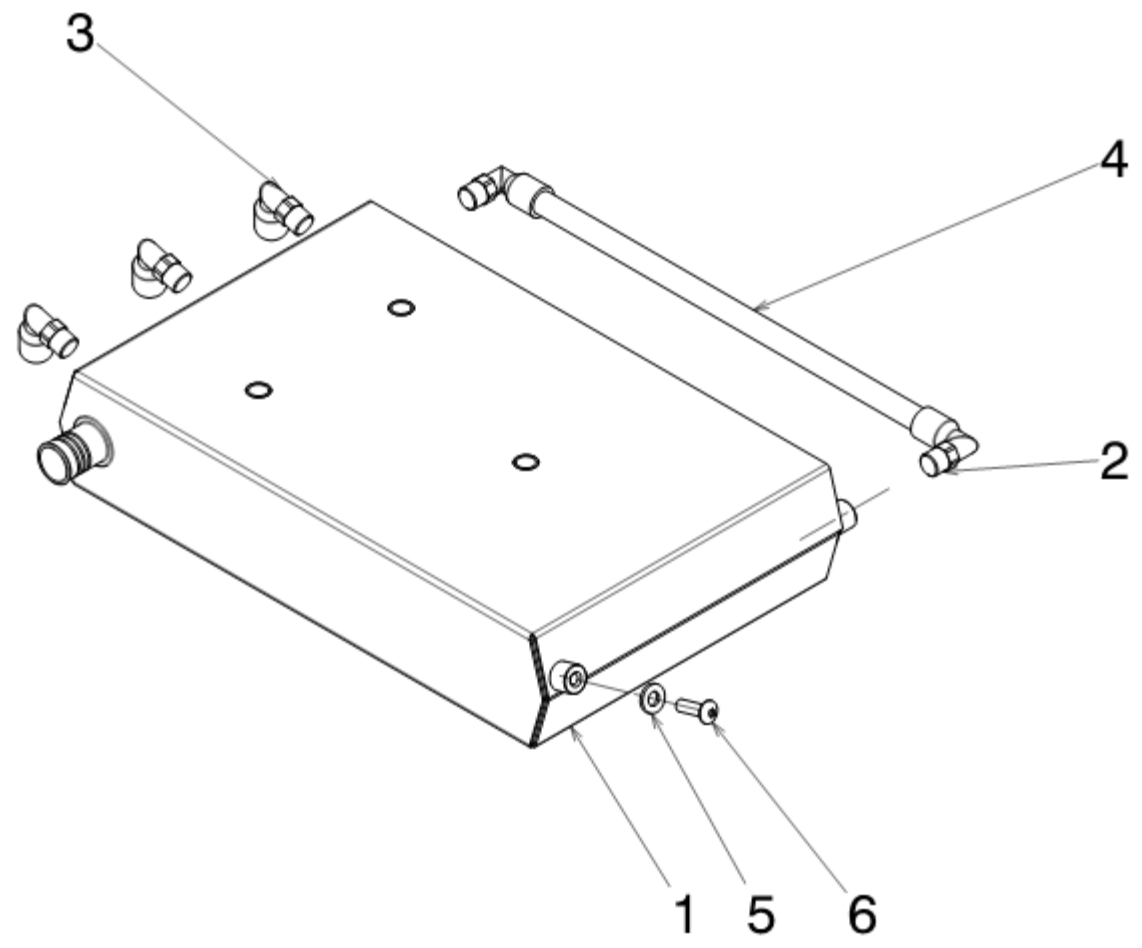

RF01-14-00698 CATCH TANK ASSY

Pos	Part no.	Description	Q.ty
1	RF01-14-00699	CATCH TANK ASSEMBLY	1
2	3109-06-10	JOINT 10X1 90° FOR RILSAN	3
3		JOINT M5	3
4	TB-RILSAN-6MM	RILSAN HOSE 6MM	0,1M
5		COPPER WASHER M5	1
6		BUTTON HEAD SOCKET SCREW M5X	1

MANCA LUNGHEZZA VITE