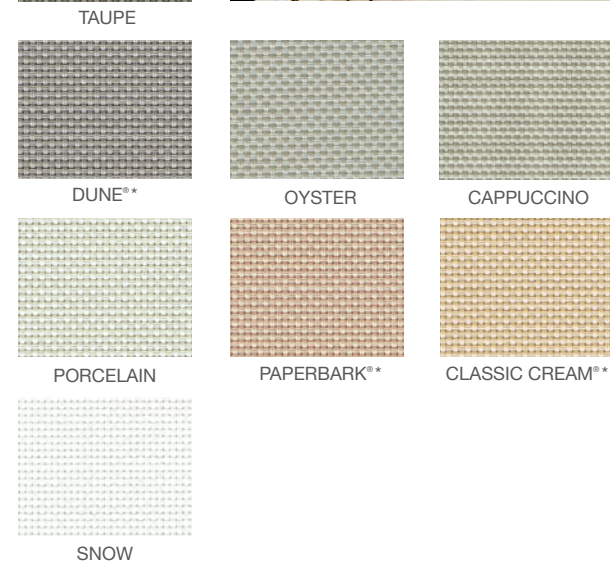

Vistaweave blinds will create privacy from the outside without compromising the visual aspect.