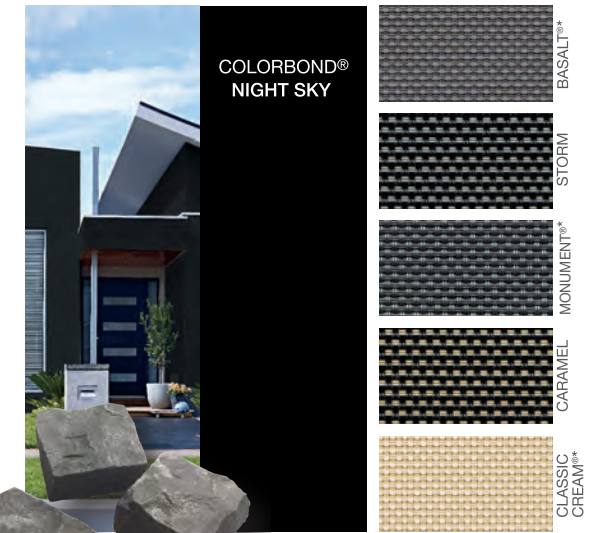

Vistaweave

connect with the outdoors

Inspired by
Colorbond®

Vistaweave is inspired by the COLORBOND[®] steel colour range. The palette coordinates with any exterior to create a seamless finish. This offering caters for traditional colours such as CLASSIC CREAM[®], PAPERBARK[®] and WOODLAND GREY[®], right through to the latest contemporary tones such as DUNE[®], WALLABY[®] and IRONSTONE[®]. Whether you want a splash of colour for a contrasting look or a perfect colour-coded match, the Vistaweave range is your perfect solution.

When selecting your screening fabric, consider the colours on your exterior such as the roof, guttering, bricks and other finishes. Every colour in the Vistaweave range will work harmoniously with the COLORBOND[®] steel exterior palette.

Whether you like a contrasting look using opposing colours, a similar tone for a subtle variation or an exact match for a uniform finish, the Vistaweave colour range can provide endless possibilities. Be creative and transform your outdoors.

Colorbond[®]

Vistaweave is inspired by the COLOURBOND[®] colour range. The palette coordinates with any exterior to create a seamless finish. This offering caters for traditional colours such as CLASSIC CREAM[®], PAPERBARK[®] and WOODLAND GREY[®] right through to the latest contemporary tones like DUNE[®], WALLABY[®] and IRONSTONE[®]. Whether you want a splash of colour for a contrasting look or a perfect colour-coded match, the Vistaweave range is your perfect solution.