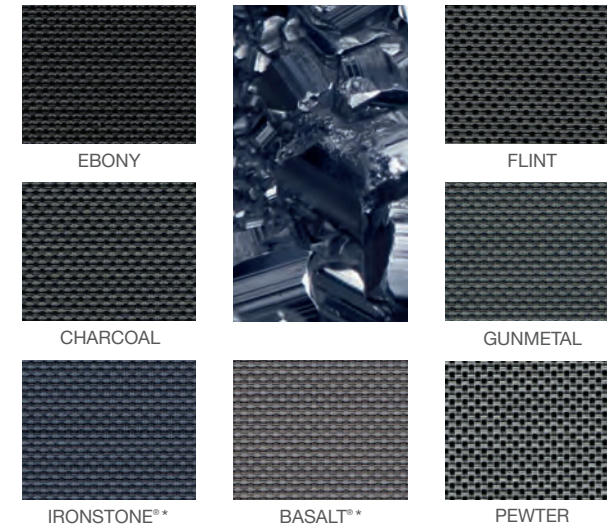

Vistaweave blinds will create privacy from the outside without compromising the visual aspect.