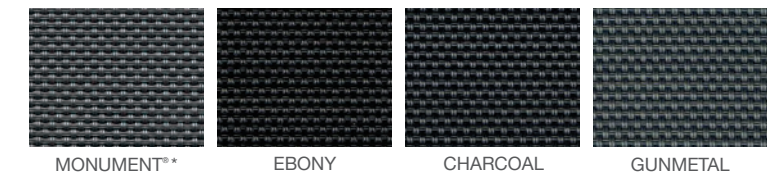

Vistaweave 99 is a heavy duty woven mesh designed for blinds, awnings and general outdoor applications. The high density weave provides exceptional solar protection and visual privacy.

Designed for Australian conditions, Vistaweave 99 will provide a functional solution when privacy screening is paramount.