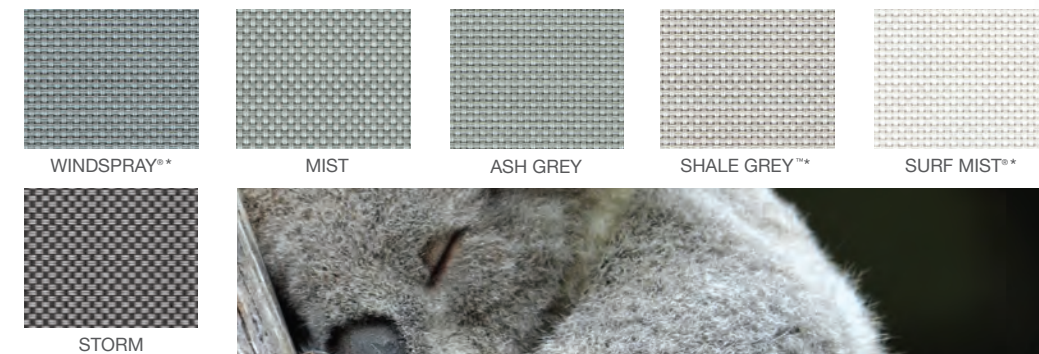

Vistaweave blinds will create privacy from the outside without compromising the visual aspect.