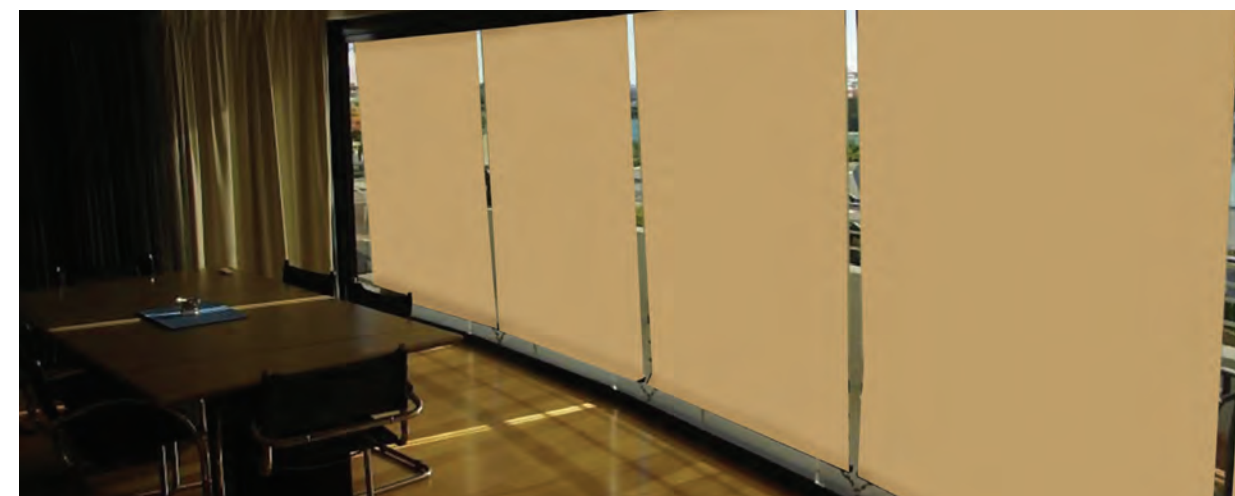

Vistaweave MAX

connect with the outdoors

MAX is the latest innovative addition to the Vistaweave range. This exciting collection combines the market renowned benefits of the current outdoor blind mesh, with a tighter weave to provide enhanced privacy, solar protection and resistance to rain.

Designed for Australian conditions, Vistaweave MAX will create a stylish and durable way of maintaining a comfortable outdoor environment.

Reduces heat transmission

Improves air-conditioning efficiencies

Provides UVR protection

Reduces glare in direct sunlight

Enhanced privacy

---

2 x 2 weave

Allows moderate flow of fresh air

Mildew and salt water resistant

Supported with a 10 year warranty

Environmentally friendly

Comprehensive colour offering inspired by
COLORBOND® steel colours

* Inspired by COLORBOND® steel colours

COLORBOND®, Bluescope, ® colour names are registered trade marks of BlueScope Steel Limited. ™ colour names are trade marks of BlueScope Steel Limited. ABN 16 000 011 058. All rights reserved. Colours are shown for illustrative purposes only. Refer to the sample for actual colour.