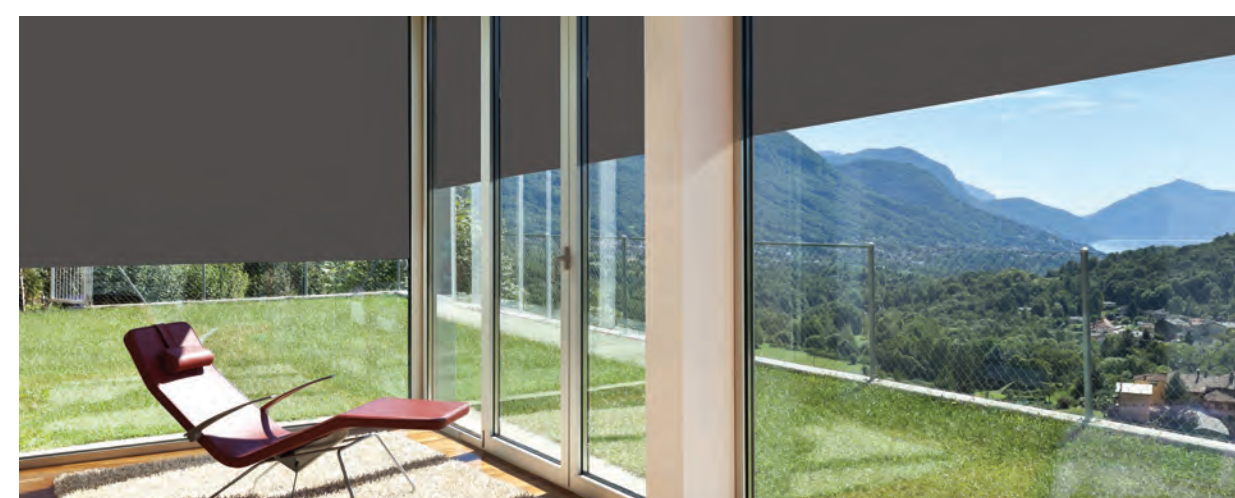

Vistaweave MAX

connect with the outdoors

MAX is the latest innovative addition to the Vistaweave range. This exciting collection combines the market renowned benefits of the current outdoor blind mesh, with a tighter weave to provide enhanced privacy, solar protection and resistance to rain.

Designed for Australian conditions, Vistaweave MAX will create a stylish and durable way of maintaining a comfortable outdoor environment.

Reduces heat transmission

Improves air-conditioning efficiencies

Provides UVR protection

Reduces glare in direct sunlight

Enhanced privacy

---

2 x 2 weave

Allows moderate flow of fresh air

Mildew and salt water resistant

Supported with a 10 year warranty

Environmentally friendly

Comprehensive colour offering inspired by
COLORBOND® steel colours

* Inspired by COLORBOND® steel colours

COLORBOND®, Bluescope, ® colour names are registered trade marks of BlueScope Steel Limited. ™ colour names are trade marks of BlueScope Steel Limited. ABN 16 000 011 058. All rights reserved. Colours are shown for illustrative purposes only. Refer to the sample for actual colour.