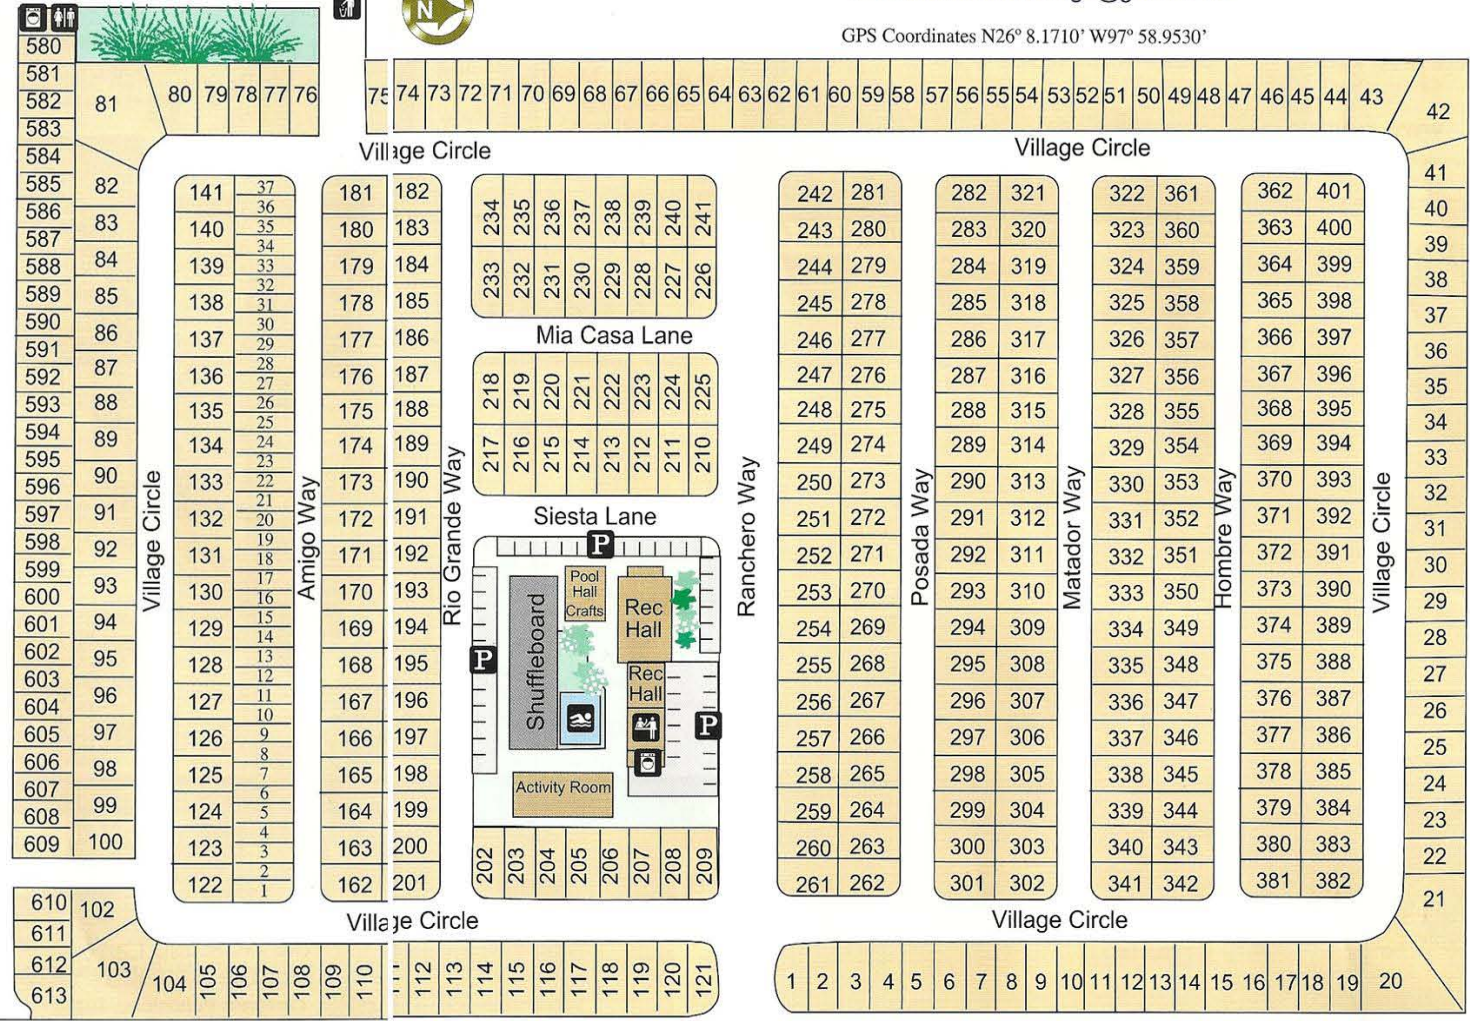

© Photos W. Linn Backus

© Photos W. Linn Backus

RV & Trailer Storage

513	512	511	510	509	508	507	506	505	504	503	502	501																									
514	515	516	517	518	519	520	521	522	523	524	525	526	527	528																							
541	542	543	544	545	546	547	548	549	550	551	552	553	554	555	556	557	558	559	560	561	562	563	564	565	566	567	568	569	570	571	572	573	574	575	576	577	578

Cactus Way
Coyote Way

Seniors At Play
SPEED LIMIT 15 MPH

- LEGEND**
- Office
 - Parking
 - Laundromat
 - Rest Rooms/Showers
 - Swimming Pool & Spa
 - Garbage Dumpster & Recycling Center

GPS Coordinates N26° 8.1710' W97° 58.9530'

Map is not to scale

South Bridge Avenue