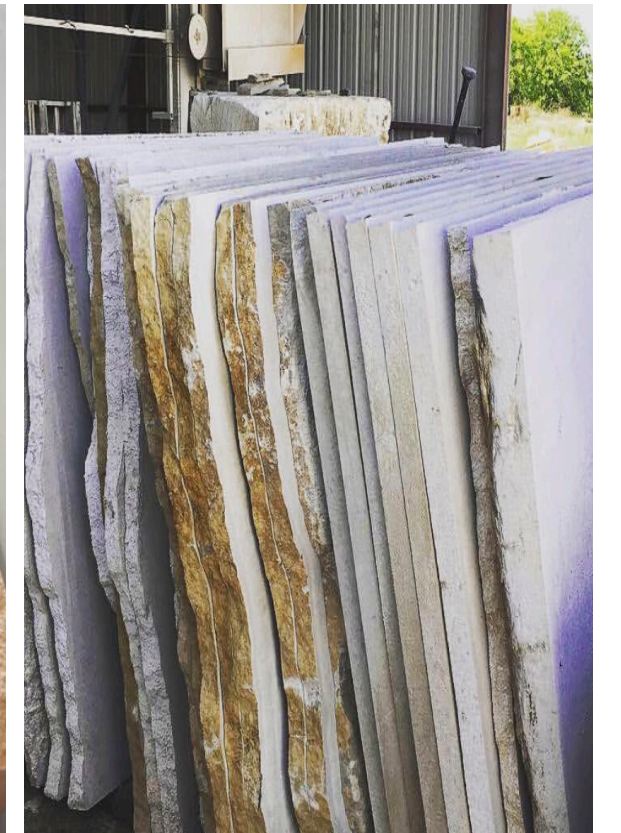

Copper

Damascus Green

Portland BF

Portland SF

White

Desert Black

French Cremer

Harappa Gold

ACCESSORIES

Carbondale

Pavers

Sills / Caps / Treads

Slabs

*Azteca Ledge*stone

Vineyard Cream - Mosaic

*Breckenridge Ledge*stone