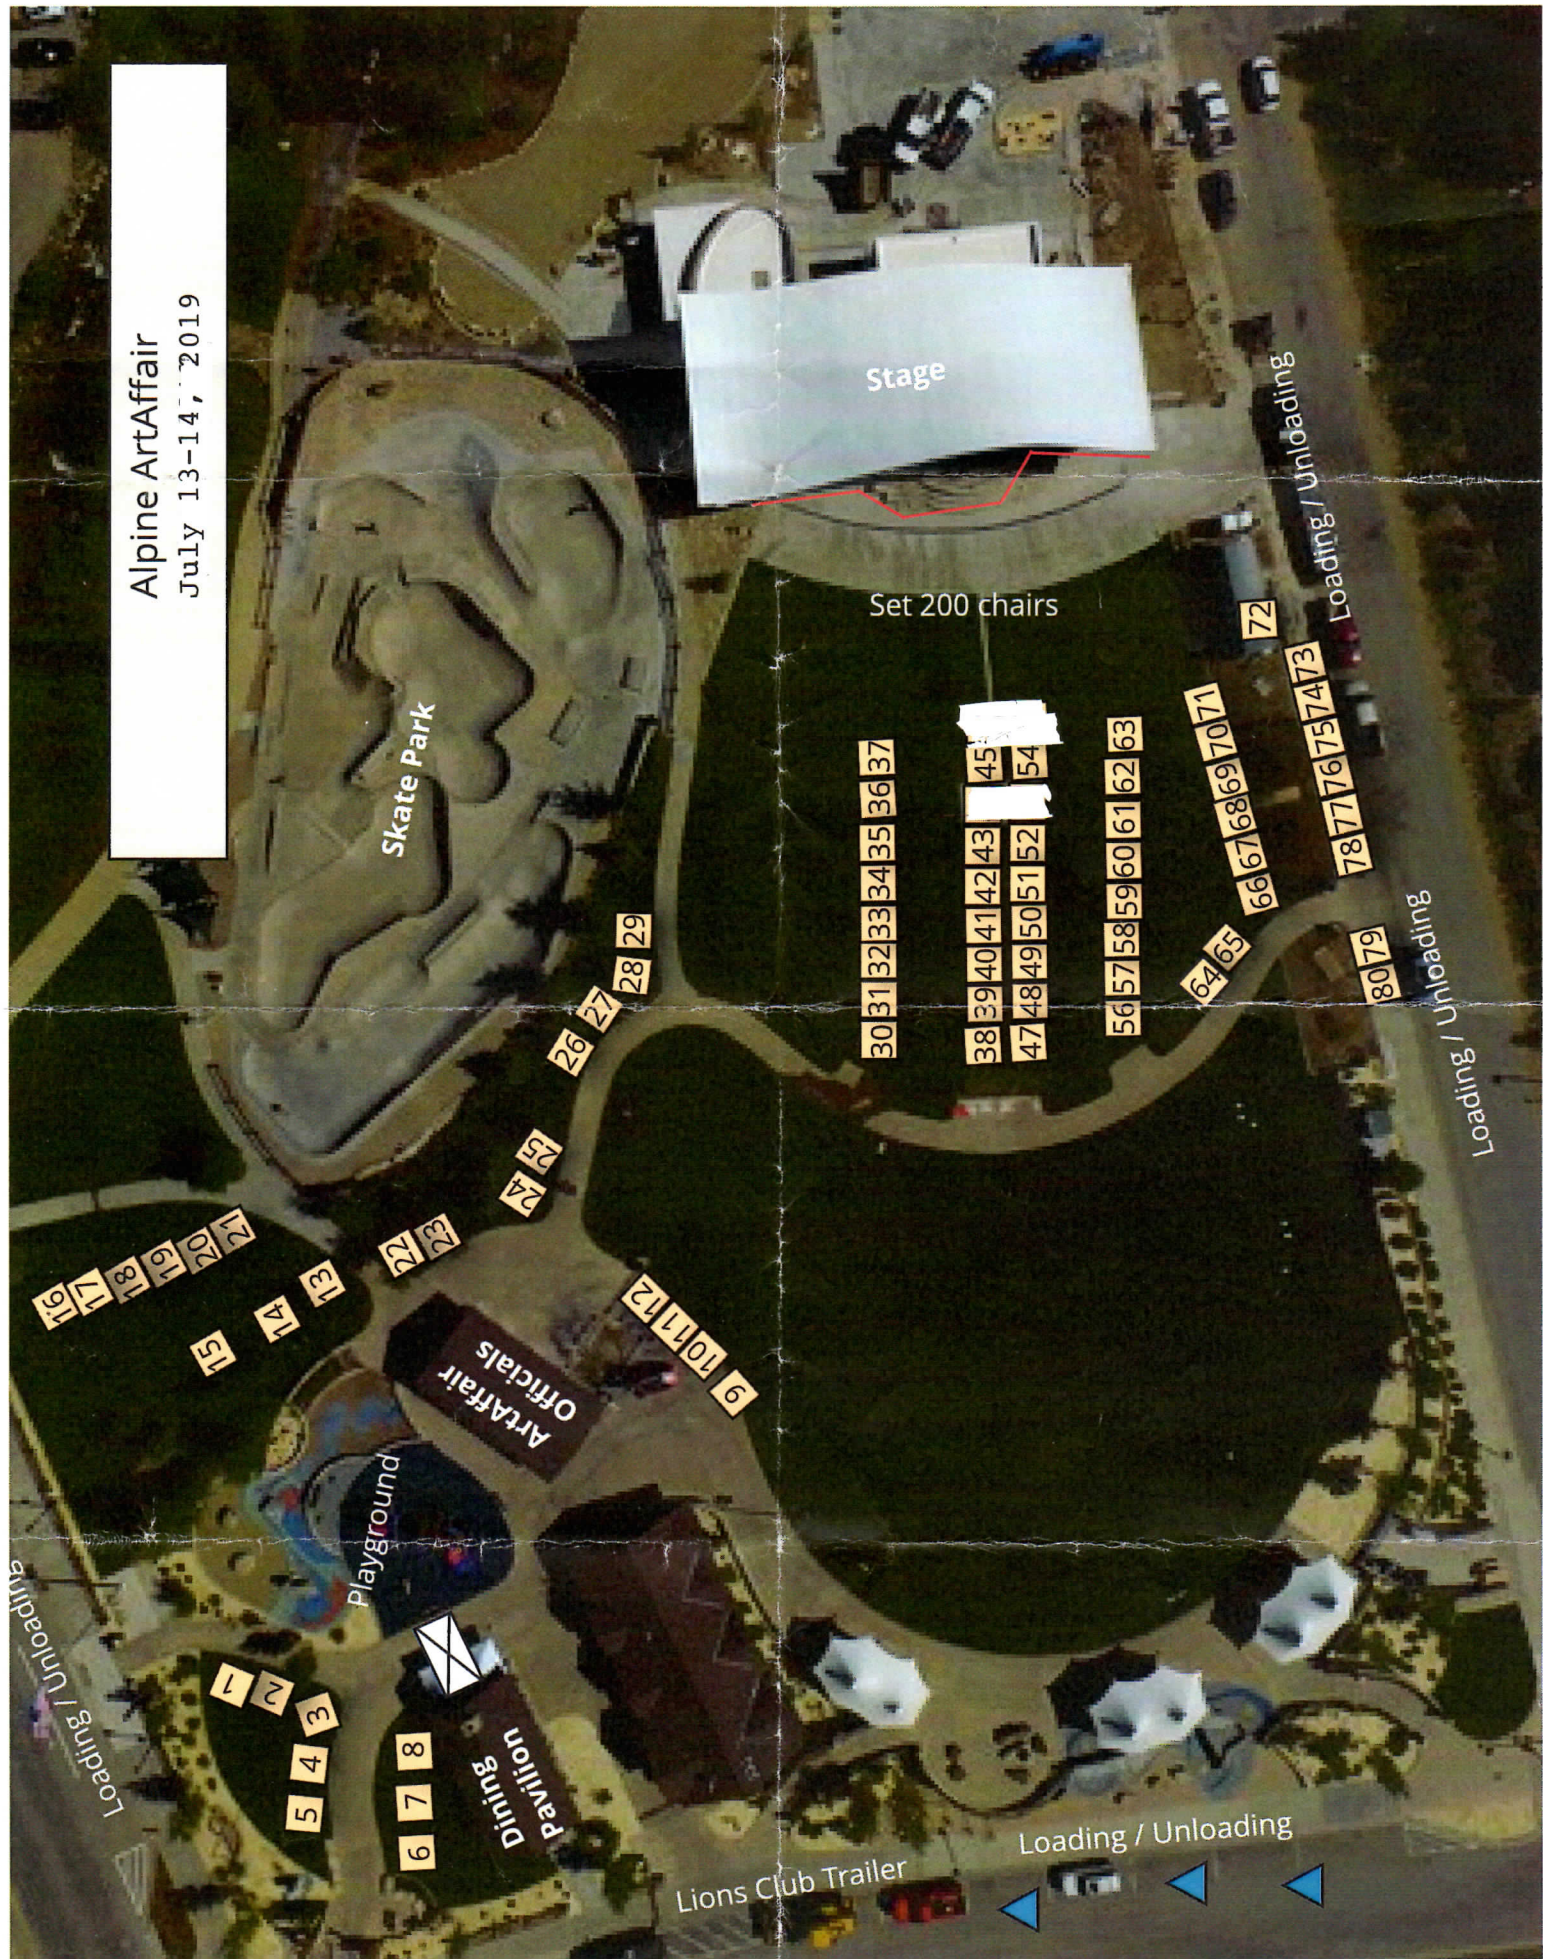

Alpine ArtAffair
July 13-14, 2019

Skate Park

Stage

Set 200 chairs

Playground

ArtAffair
Officials

Dining
Pavilion

Lions Club Trailer

Loading / Unloading

Loading / Unloading

Loading / Unloading

1 2 3 4 5 6 7 8 9 10 11 12 13 14 15 16 17 18 19 20 21 22

23 24 25 26 27 28 29

30 31 32 33 34 35 36 37

38 39 40 41 42 43 44 45
46 47 48 49 50 51 52 53 54

55 56 57 58 59 60 61 62 63

64 65 66 67 68 69 70 71

72

73 74 75 76 77 78

79 80