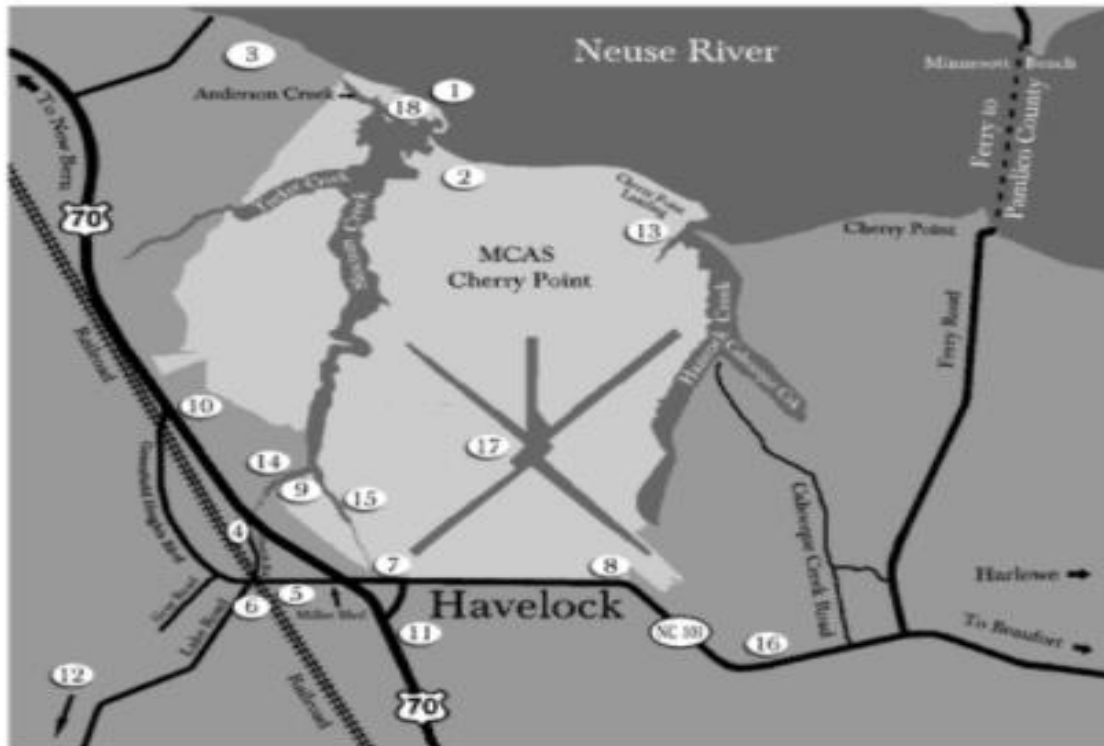

IN THIS SMALL PLACE

Copyright 2005 Edward Ellis

Key to Map:

1. Burnside Landing 1862
2. Cherry Point Officers' Club
3. Magnolia Plantation/Carolina Pines
4. Civil War Blockhouse Fort
5. Railroad Depot & Traders Store
6. Old Depot Site
7. Main Gate/MCAS
8. "Little Witness" or Melvin, N.C.
9. Graham A. Barden Elementary School
10. Westbrook Shopping Center
11. Havelock City Hall
12. Camp Bryan
13. Hancock Boat Docks
14. West prong of Slocum Creek
15. East prong of Slocum Creek
16. Approximate location of Always Inn
17. MCAS Runways
18. Neusiok Indian Village