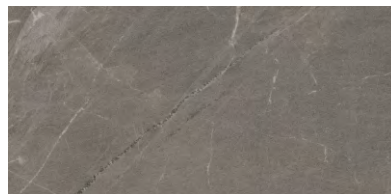

MTG1224189 Charcoal