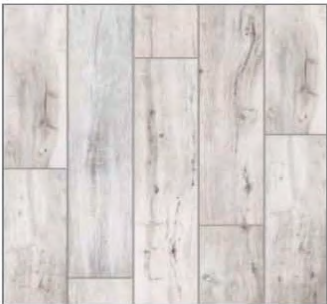

Magnolia Blend

Color Shown: Chesapeake Gray

This gorgeous wood-look pressed porcelain plank tile collection delivers incredible realism with a fashion forward design. The wider plank format helps emulate the look of real wood and is durable and easy to maintain. Ideal for areas not well suited for actual hardwood flooring.