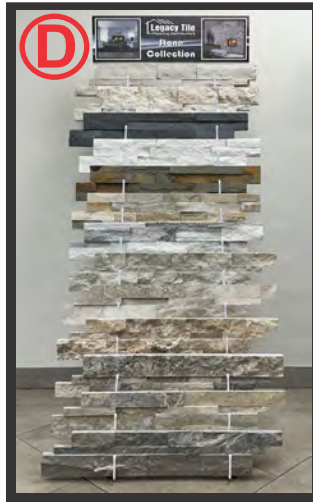

Ledger Stacked Stone Display - Immediately Available

Display	Number of SKU's	Depth	Width	Height
Ledger Stacked Stone Display	13	32"	24"	72"

Legacy Tile Displays - Immediately Available

Item	Description	# of SKU's	Overall Size
A	Legacy Porcelain 12" x 24" Stacker - 4 Units	80	33" D x 60" W x 55" H
A1	Porcelain Wood Stacker 1 Unit	20	21" D x 14" W x 44" H
B	Bati 90 SKU Hexagon Display Tower - Six Sided	90	36" D x 36" W x 68" H

Select the Perfect Display for your Showroom...

Legacy Tile Displays- Immediately Available

Item	Description	# of SKU's	Overall Size
B	Bati 90 SKU Hexagon Display Tower - Six Sided	90	36" D x 36" W x 68" H
C	Large Format Display	10	28.5" D x 26" W x 51.5" H
D	Ledger Stacked Stone Display	13	32" D x 24" W x 72" H
E	Omni Cleaner & Sealer Tabletop Counter Display	8	11" D x 20" W x 24" H
F	Pilot Plus+ Rotating Display - Four Sided	10	27" D x 23" W x 48" H
G	Primo Tool Display - L & R sides 12" projection & 12" Header	Custom - see next page	26" D x 53" W x 71" H
H	Primo Vortex Display - Spacers unit has a 11" Header	Custom - see next page	24" D x 28 W x 61" H