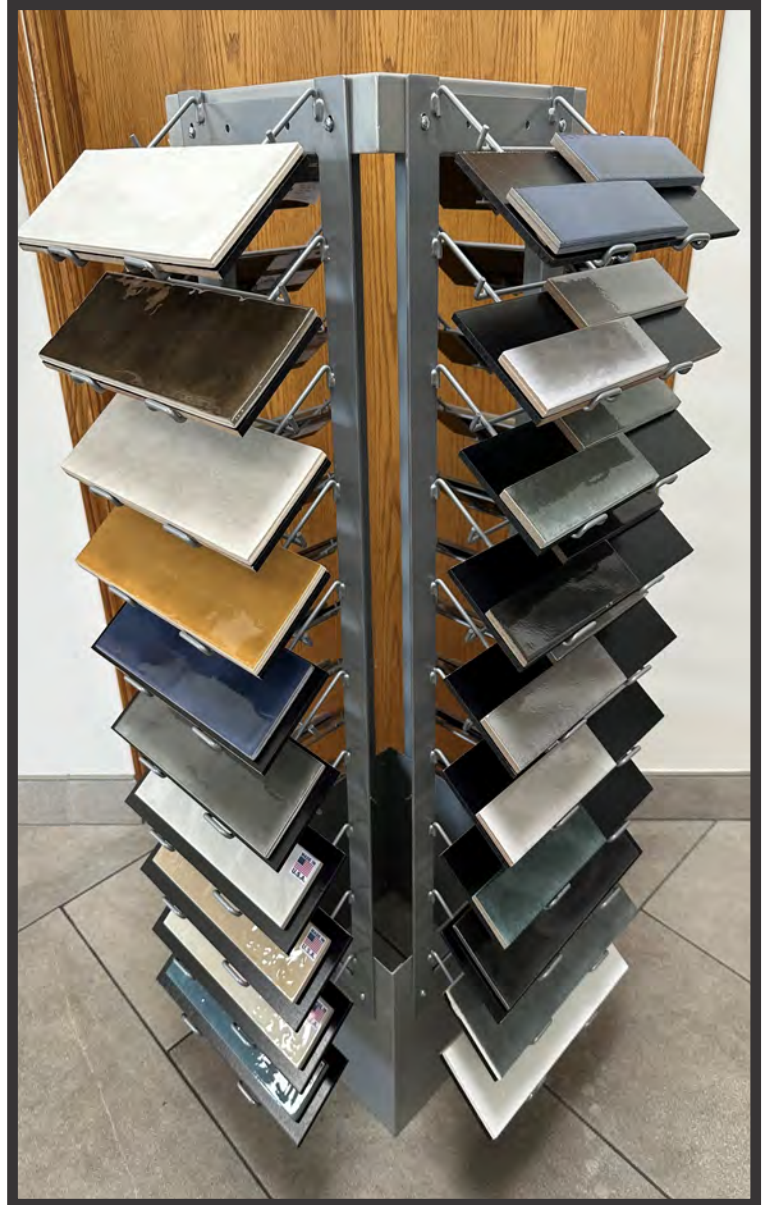

PilotPLUS+

**40 SKU
4 sided Rotating
Display**

Available with a wide selection of display boards on a rotating base for easy viewing.

Pilot Plus+ Four- Sided Tower - Displays 40 Patterns* Immediately Available

Display	Number of SKU's	Depth	Width	Height
Pilot Plus + 40 SKU Rotating Display	40 boards total 10 per side	27"	23"	48"

Smaller Units available...Special Order