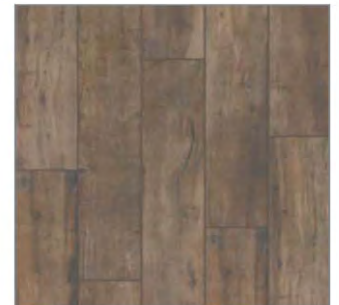

MB01PLK636MT
Color: Oceanside

MB02PLK636MT
Color: Chesapeake Gray

MB03PLK636MT
Color: Hatteras Cedar

MB04PLK636MT
Color: Natural Driftwood

Specifications*

Magnolia Blend Glazed Porcelain	
5 Stocked Colors	
6" x 36" Plank	
Wall or Floor use	
PEI - 4 Hardness	
Shade V-4	
13.05 S/F Carton	All field tile is sold in full cartons.
9 Pieces per carton	