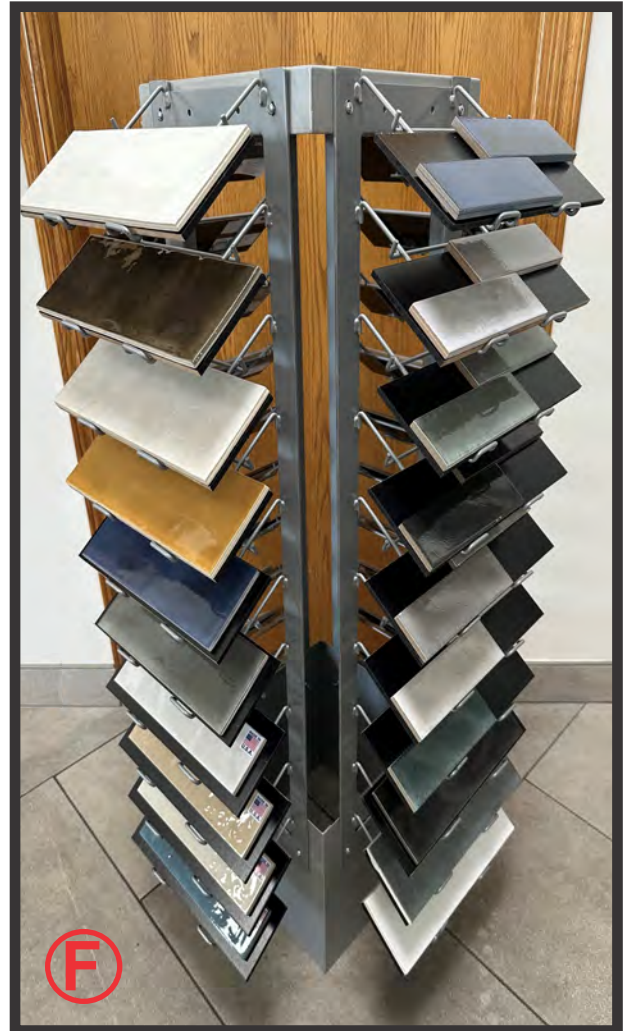

Select the Perfect Display for your Showroom...

Legacy Tile Displays- Immediately Available

Item	Description	# of SKU's	Overall Size
B	Bati 90 SKU Hexagon Display Tower - Six Sided	90	36" D x 36" W x 68" H
C	Large Format Display	10	28.5" D x 26" W x 51.5" H
D	Ledger Stacked Stone Display	13	32" D x 24" W x 72" H
E	Omni Cleaner & Sealer Tabletop Counter Display	8	11" D x 20" W x 24" H
F	Pilot Plus+ Rotating Display - Four Sided	10	27" D x 23" W x 48" H
G	Primo Tool Display - L & R sides 12" projection & 12" Header	Custom - see next page	26" D x 53" W x 71" H
H	Primo Vortex Display - Spacers unit has a 11" Header	Custom - see next page	24" D x 28 W x 61" H