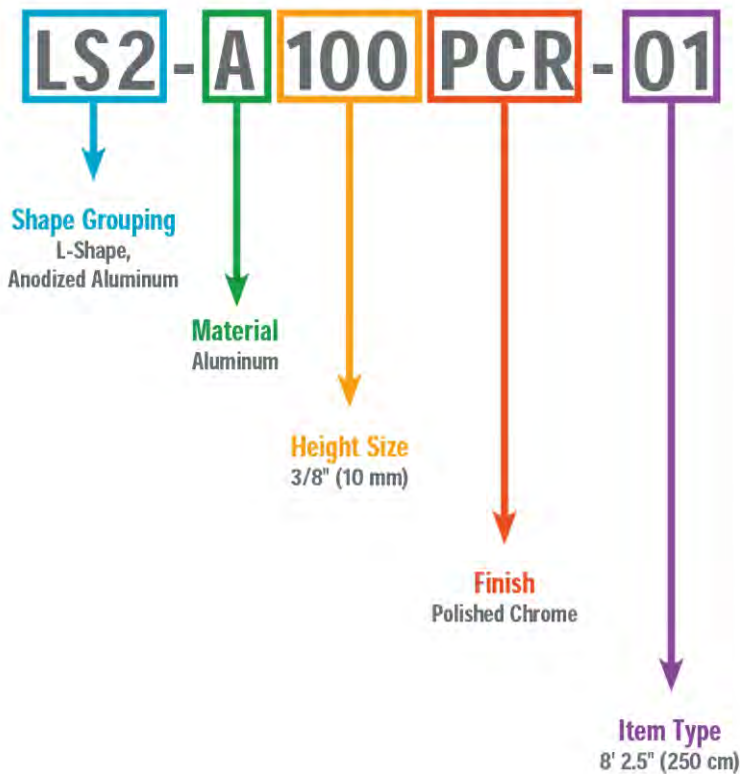

PROFILES & TRIMS EXPLANATION & CODES

PART NUMBER EXPLANATION & CODES

Part Number Example

LS2-A100PCR-01

Code for Shape Type

Code	Shape Description
LS1	L-SHAPE EDGE PROFILE MADE OF ALUMINUM
LS2	L-SHAPE EDGE PROFILE MADE OF ANODIZED ALUMINUM
LS3	L-SHAPE EDGE PROFILE MADE OF COLOR COATED ALUMINUM
LS4	L-SHAPE EDGE PROFILE MADE OF TEXTURE COATED ALUMINUM
LS5	L-SHAPE EDGE PROFILE MADE OF STAINLESS STEEL
LS6	L-SHAPE EDGE PROFILE MADE OF COATED STAINLESS STEEL
LS8	L-SHAPE EDGE PROFILE MADE OF PVC
SQ2	SQUARE EDGE PROFILE MADE OF ANODIZED ALUMINUM
SQ3	SQUARE EDGE PROFILE MADE OF COLOR COATED ALUMINUM
SQ4	SQUARE EDGE PROFILE MADE OF TEXTURE COATED ALUMINUM
SQ5	SQUARE EDGE PROFILE MADE OF STAINLESS STEEL
RO2	ROUND EDGE PROFILE MADE OF ANODIZED ALUMINUM
RO3	ROUND EDGE PROFILE MADE OF COLOR COATED ALUMINUM
RO4	ROUND EDGE PROFILE MADE OF TEXTURE COATED ALUMINUM
RO5	ROUND EDGE PROFILE MADE OF STAINLESS STEEL
RO8	ROUND EDGE PROFILE MADE OF PVC
FP1	FINISHING PROFILES - STYLE 1 (135° INCLINE)
DB1	DECORATIVE BORDER PROFILES - STYLE 1 (1" WIDE)
CO2	COVE PROFILES - STYLE 2 (SINGLE MOUNTING LEG)
TS1	T-SHAPE PROFILES
SN1	STAIR NOSING PROFILE - STYLE 1 (FLORENTINE)
SK1	SKIRTING PROFILE
TR1	TRANSITION PROFILE - STYLE 1 (ABUTTING)
TR2	TRANSITION PROFILE - STYLE 2 (OVERHANGING)
EJ1	EXPANSION / MOVEMENT JOINT - STYLE 1 (7/16" WIDE)
EJ2	EXPANSION / MOVEMENT JOINT - STYLE 2 (3/16" WIDE)

**Local & Metro Chicago
Delivery Available**