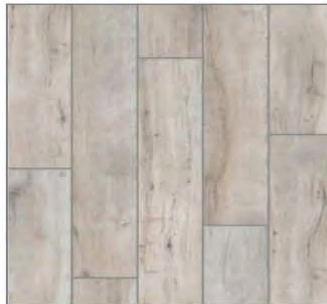

MB02PLK636MT
Color: Chesapeake Gray