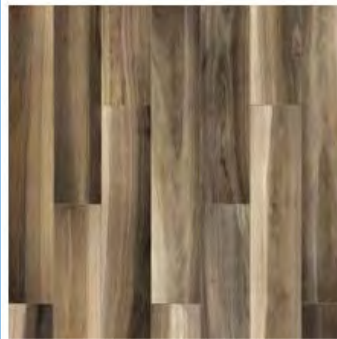

Special Order

4500-0009-0
Color: Tobacco