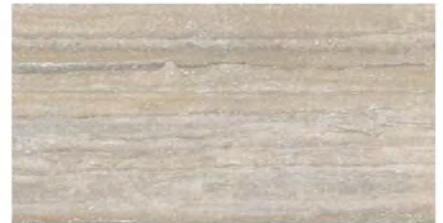

IRG12M112P
2" x 2" Bianco
Mosaic

IRG12M113P
2" x 2" Grigio
Mosaic

IRG12M114P
2" x 2" Argento
Mosaic

IRG1224112
12" x 24" Bianco

IRG1224113
12" x 24" Grigio

IRG1224114
12" x 24" Argento

Specifications*

All field tile is sold in full cartons. Mosaics and trims pieces are sold per piece.