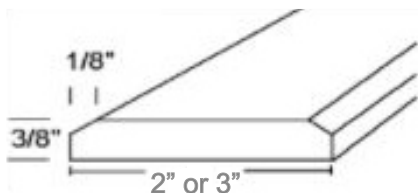

TBTHRESH2

Double Sided Micro Bevel
2" x 36" x 3/8"
Tuscany Botticino
Real Italian Marble
Stocked

TBTHRESH3

Double Sided Micro Bevel
3" x 36" x 3/8"
Tuscany Botticino
Real Italian Marble
Stocked

THRESH2

Double Sided Micro Bevel
2" x 36" x 3/8"
White Carrara
Real Italian Marble
Stocked

THRESH3

Double Sided Micro Bevel
3" x 36" x 3/8"
White Carrara
Real Italian Marble
Stocked