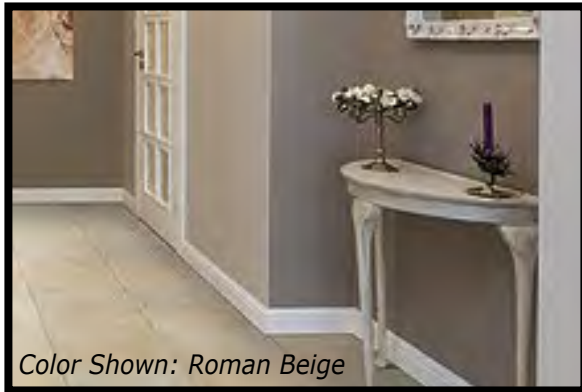

*Note - Check with your sales representative for proper use and application of this product.

+Estimated delivery time of 2–3 weeks.

Historic Preserve

Color Shown: Roman Beige

Appealing and durable Historic Preserve unites long term value with luxurious style. This series is available in a range of color options and demonstrates the wonderful beauty that glazed porcelain tile can offer.