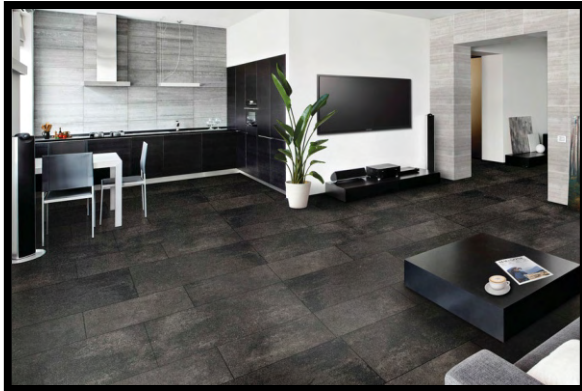

Crete

Color Shown: Weathered Black

Urban tranquility meets concrete modernism for the Crete collection. This collection is suitable for any renovation project and every individual's unique taste and budget. Using this wonderful porcelain tile, we can help you turn your ideas into a reality. These tiles are available in four colors. There are also mosaics and trim pieces offered.