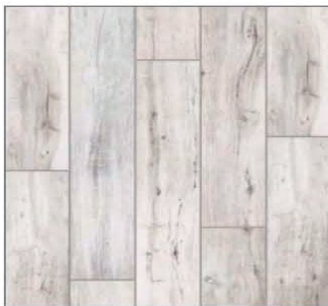

MB01PLK636MT
MB016361P
Color: Oceanside