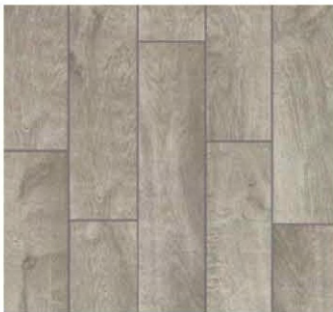

MC406241PR
Color: Light Charcoal