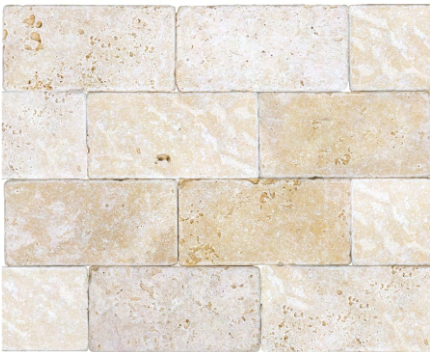

5000-0083-0
3" x 6" Tumbled Travertine