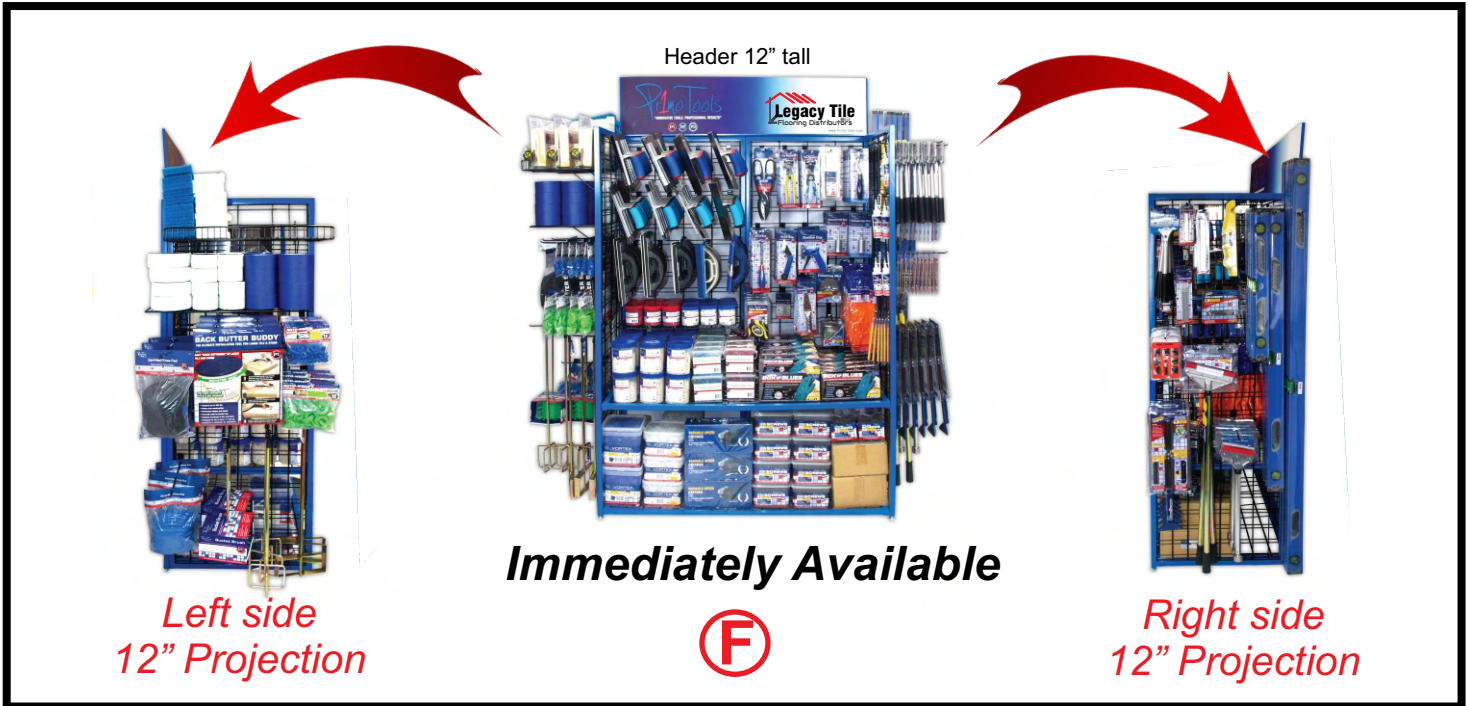

**Add an Additional Profit Center
to your Showroom by Adding a
Customized Tool & Spacer Display.
All the Tools & Accessories to
Do the Job Right!**