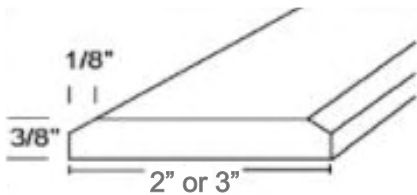

TBTHRESH2

Double Sided Micro Bevel
2" x 36" x 3/8"
Tuscany Botticino
Real Italian Marble
Stocked

TBTHRESH3

Double Sided Micro Bevel
3" x 36" x 3/8"
Tuscany Botticino
Real Italian Marble
Stocked

THRESH2

Double Sided Micro Bevel
2" x 36" x 3/8"
White Carrara
Real Italian Marble
Stocked

THRESH3

Double Sided Micro Bevel
3" x 36" x 3/8"
White Carrara
Real Italian Marble
Stocked