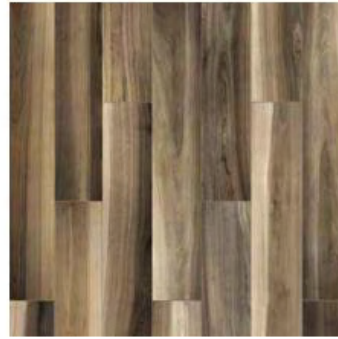

4500-0009-0
Color: Tobacco