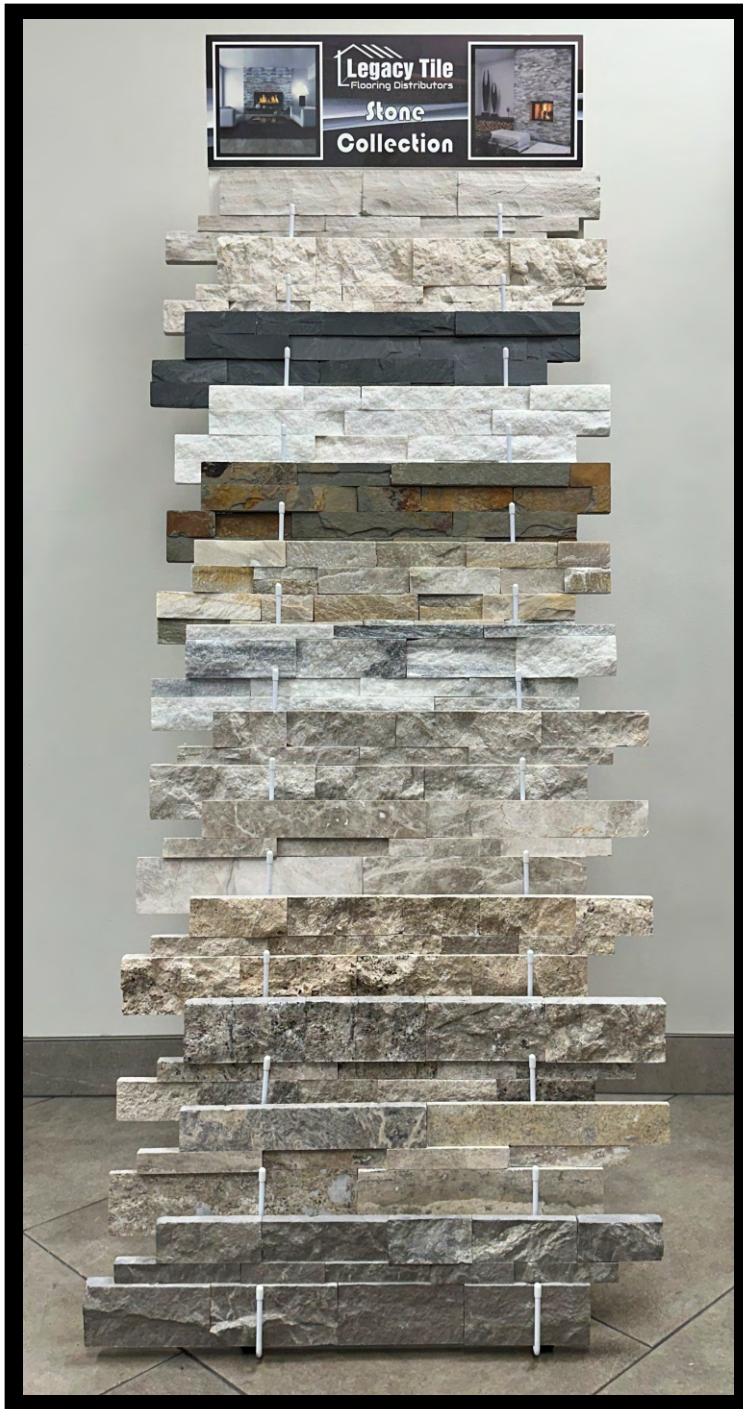

***Ledger Stacked
Stone Display***

***This unit contains an
elegant selection
of natural stone
products.***

Ledger Stacked Stone Display - Immediately Available

Display	Number of SKU's	Depth	Width	Height
Ledger Stacked Stone Display	13	32"	24"	72"