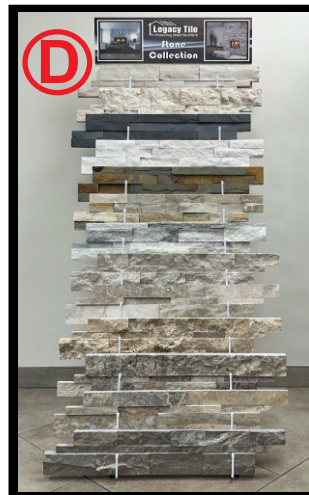

Legacy Tile Displays- Immediately Available

Item	Description	# of SKU's	Overall Size
A	Legacy Porcelain 12" x 24" Stacker - 4 Units	80	33" D x 60" W x 55" H
A1	Porcelain Wood Stacker - 1 Unit	20	21" D x 14" W x 44" H
B	Bati 90 SKU Hexagon Display Tower - Six Sided	90	36" D x 36" W x 68" H
C	Bati Tabletop Tabletop Display	21	18" D x 16" W x 21" H
D	Ledger Stacked Stone Display	13	32" D x 24" W x 72" H
E	Omni Cleaner & Sealer Tabletop Counter Display	8	11" D x 20" W x 24" H
F	Primo Tool Display - L & R sides 12" projection & 12" Header	Custom - see next page	26" D x 53" W x 71" H
G	Primo Vortex Display - Spacers unit has a 11" Header	Custom - see next page	24" D x 28 W x 61" H