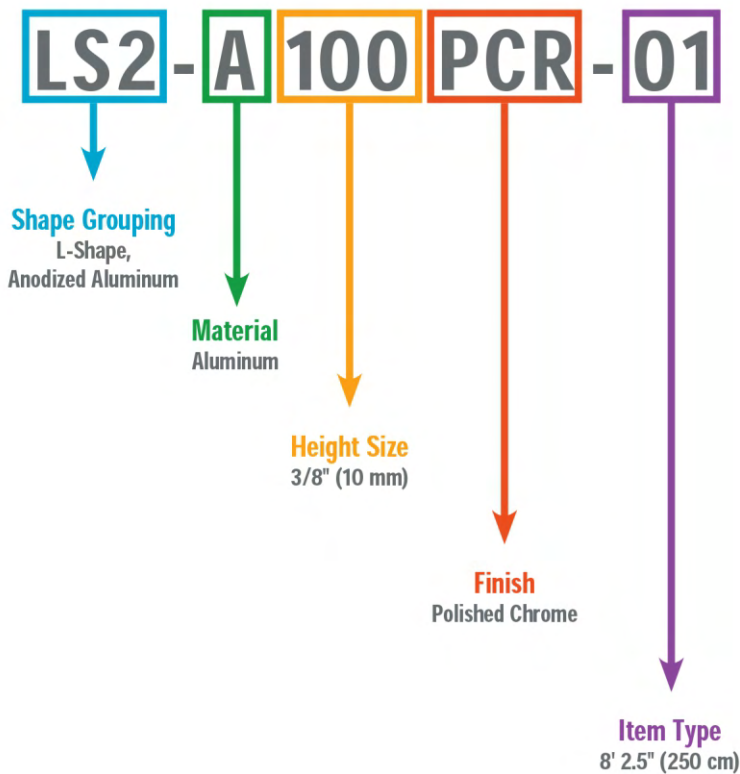

PART NUMBER EXPLANATION & CODES

Part Number Example

LS2-A100PCR-01

Code for Shape Type

Code	Shape Description
LS1	L-SHAPE EDGE PROFILE MADE OF ALUMINUM
LS2	L-SHAPE EDGE PROFILE MADE OF ANODIZED ALUMINUM
LS3	L-SHAPE EDGE PROFILE MADE OF COLOR COATED ALUMINUM
LS4	L-SHAPE EDGE PROFILE MADE OF TEXTURE COATED ALUMINUM
LS5	L-SHAPE EDGE PROFILE MADE OF STAINLESS STEEL
LS6	L-SHAPE EDGE PROFILE MADE OF COATED STAINLESS STEEL
LS8	L-SHAPE EDGE PROFILE MADE OF PVC
SQ2	SQUARE EDGE PROFILE MADE OF ANODIZED ALUMINUM
SQ3	SQUARE EDGE PROFILE MADE OF COLOR COATED ALUMINUM
SQ4	SQUARE EDGE PROFILE MADE OF TEXTURE COATED ALUMINUM
SQ5	SQUARE EDGE PROFILE MADE OF STAINLESS STEEL
RO2	ROUND EDGE PROFILE MADE OF ANODIZED ALUMINUM
RO3	ROUND EDGE PROFILE MADE OF COLOR COATED ALUMINUM
RO4	ROUND EDGE PROFILE MADE OF TEXTURE COATED ALUMINUM
RO5	ROUND EDGE PROFILE MADE OF STAINLESS STEEL
RO8	ROUND EDGE PROFILE MADE OF PVC
FP1	FINISHING PROFILES - STYLE 1 (135° INCLINE)
DB1	DECORATIVE BORDER PROFILES - STYLE 1 (1" WIDE)
CO2	COVE PROFILES - STYLE 2 (SINGLE MOUNTING LEG)
TS1	T-SHAPE PROFILES
SN1	STAIR NOSING PROFILE - STYLE 1 (FLORENTINE)
SK1	SKIRTING PROFILE
TR1	TRANSITION PROFILE - STYLE 1 (ABUTTING)
TR2	TRANSITION PROFILE - STYLE 2 (OVERHANGING)
EJ1	EXPANSION / MOVEMENT JOINT - STYLE 1 (7/16" WIDE)
EJ2	EXPANSION / MOVEMENT JOINT - STYLE 2 (3/16" WIDE)

**Local & Metro Chicago
Delivery Available**