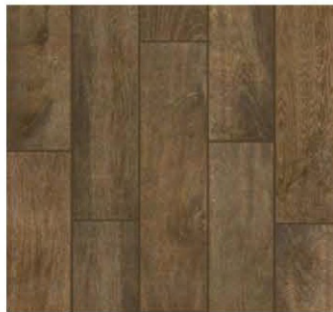

MC416241PR
Color: Sunset Natural