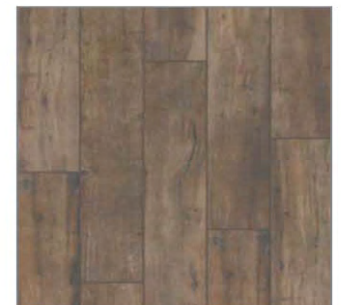

MB05PLK636MT
Color: Ozark

*Note - Check with your sales representative for proper use and application of this product.