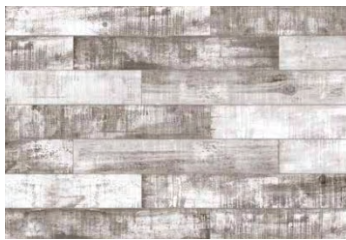

All field tile is sold in full cartons.

MB05PLK636MT
Color: Ozark

*Note - Check with your sales representative for proper use and application of this product.

Muskoka

Color Shown: Saddle

Muskoka planks are a mix of emulated wood stains that accentuates the weathered wood look, ranging from light to dark and warm & cold. The wide and elongated nature of these porcelain tiles help to match the contemporary look of today's wide wooden plank looks.