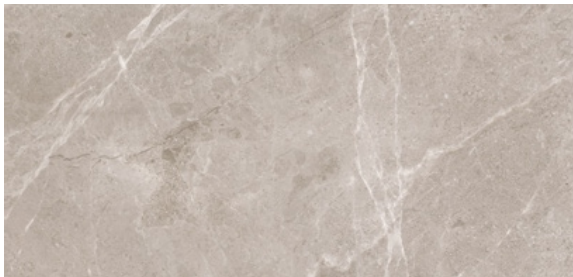

# Ritz Gray Marble

This Ritz Gray Marble series creates the perfect balance between modern and traditional room designs. This classic sophisticated look has multiple sizes; 12" x 24" tile, 2" x 2" mosaics, 1.25" Hexagon or a 3" x 9" polished presentation. Mix and match these sizes to add interest to your room decor.

Color Shown: 3" x 9" Ritz Gray - Polished

5000-0170-0  
12" x 24" Ritz Gray  
Polished

5001-0119-0  
2" x 2" Ritz Gray Mosaic  
Polished

5001-0117-0  
1.25" Ritz Gray  
Hexagon Mosaic  
Polished