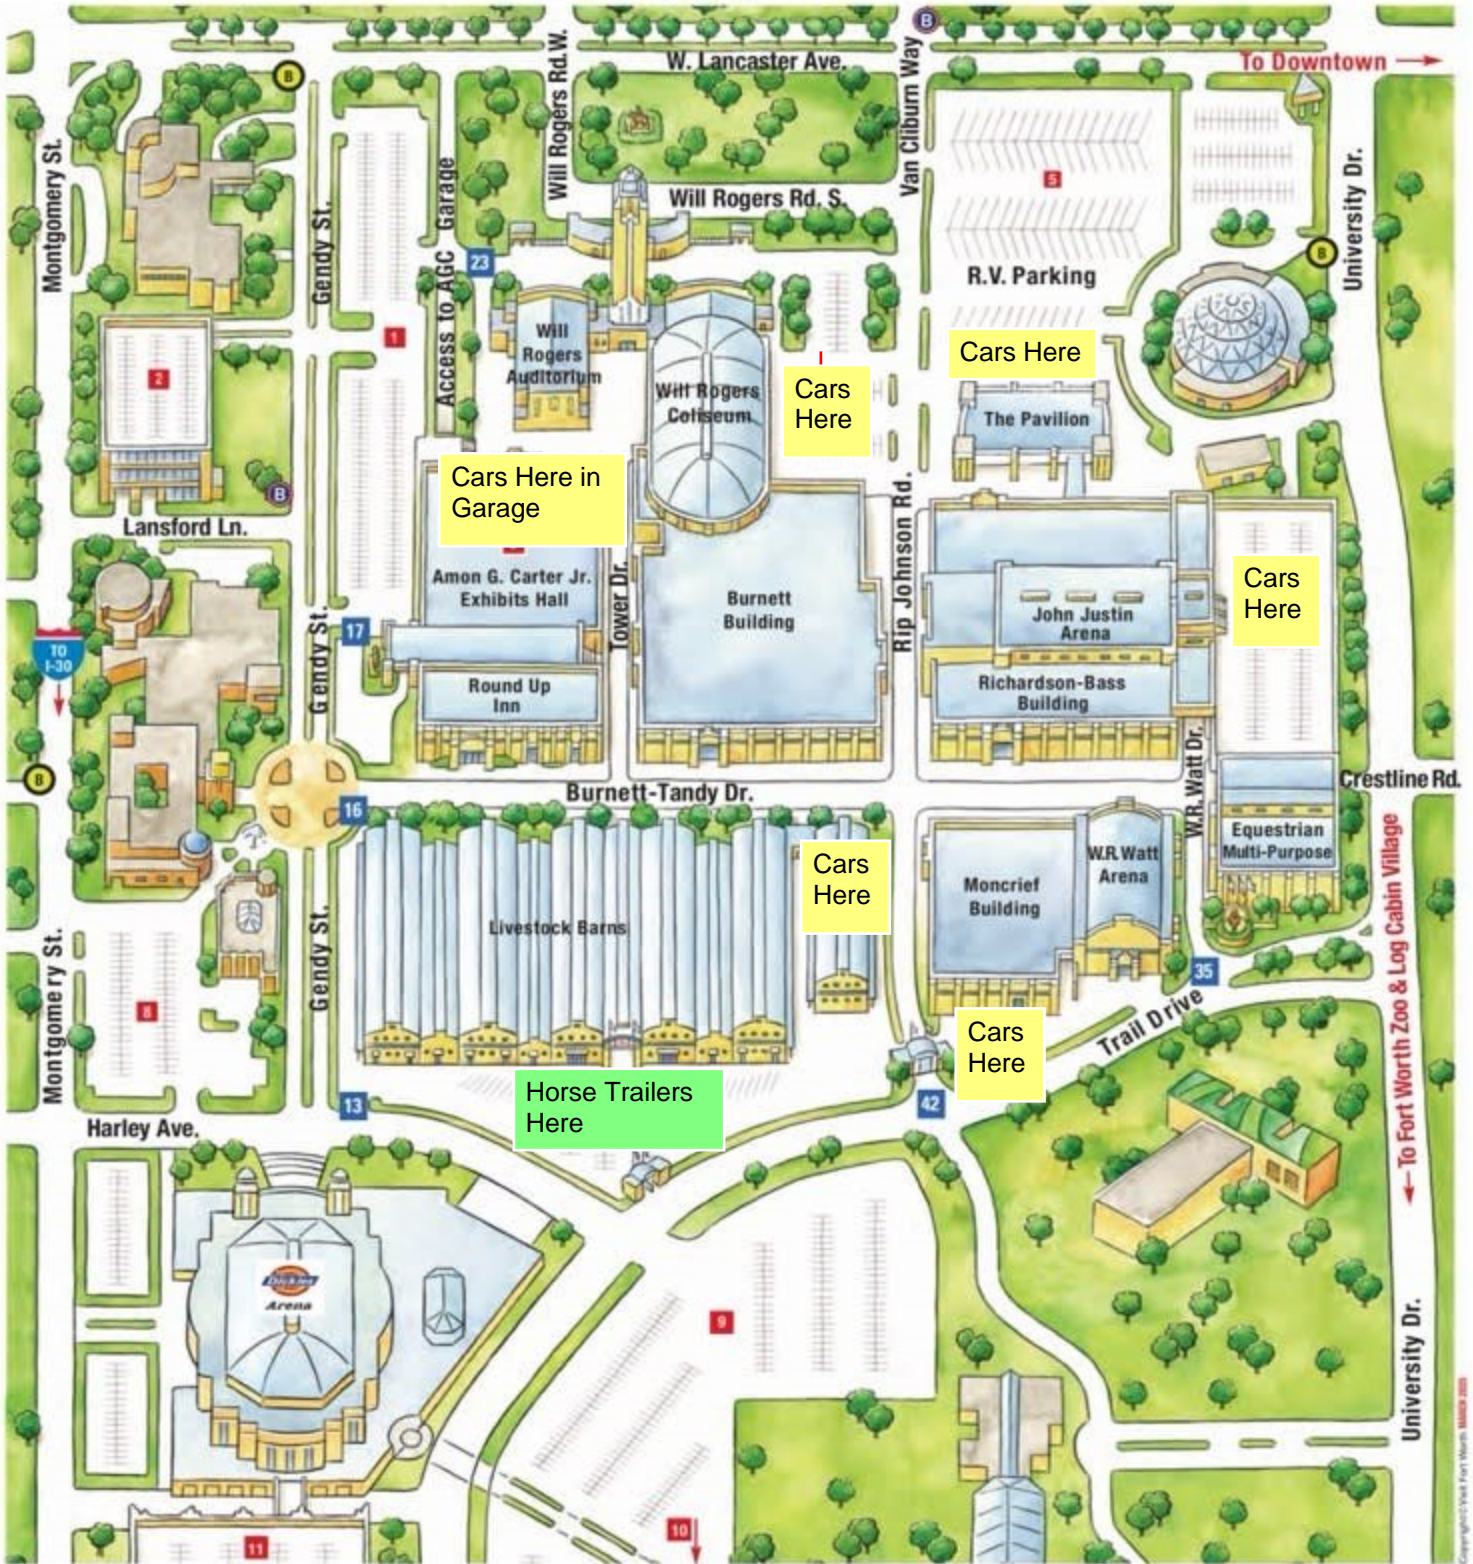

WILL ROGERS
MEMORIAL CENTER
FORT WORTH

**PARKING
MAP**

WILL ROGERS MEMORIAL CENTER PARKING

- | | | |
|----------------------------------|----------------------------|----------------------------|
| 1 West/Orange Lot | 5 North Red Lot | 9 Yellow Lot A |
| 2 Western Heritage Garage | 6 Equestrian Garage | 10 Yellow Lots B-D |
| 3 Amon G. Carter Garage | 7 South Red Lot | 11 Chevrolet Garage |
| 4 East Coliseum/Red Lot | 8 North Harley Lot | |

GATES 13 16 17 23 35 42

TRANSPORTATION

- T** The "T" Bus Stops
817.215.8600 • RideTrinityMetro.org
- B** Fort Worth Bike Sharing
817.348.0043 • FortWorthBikeSharing.com