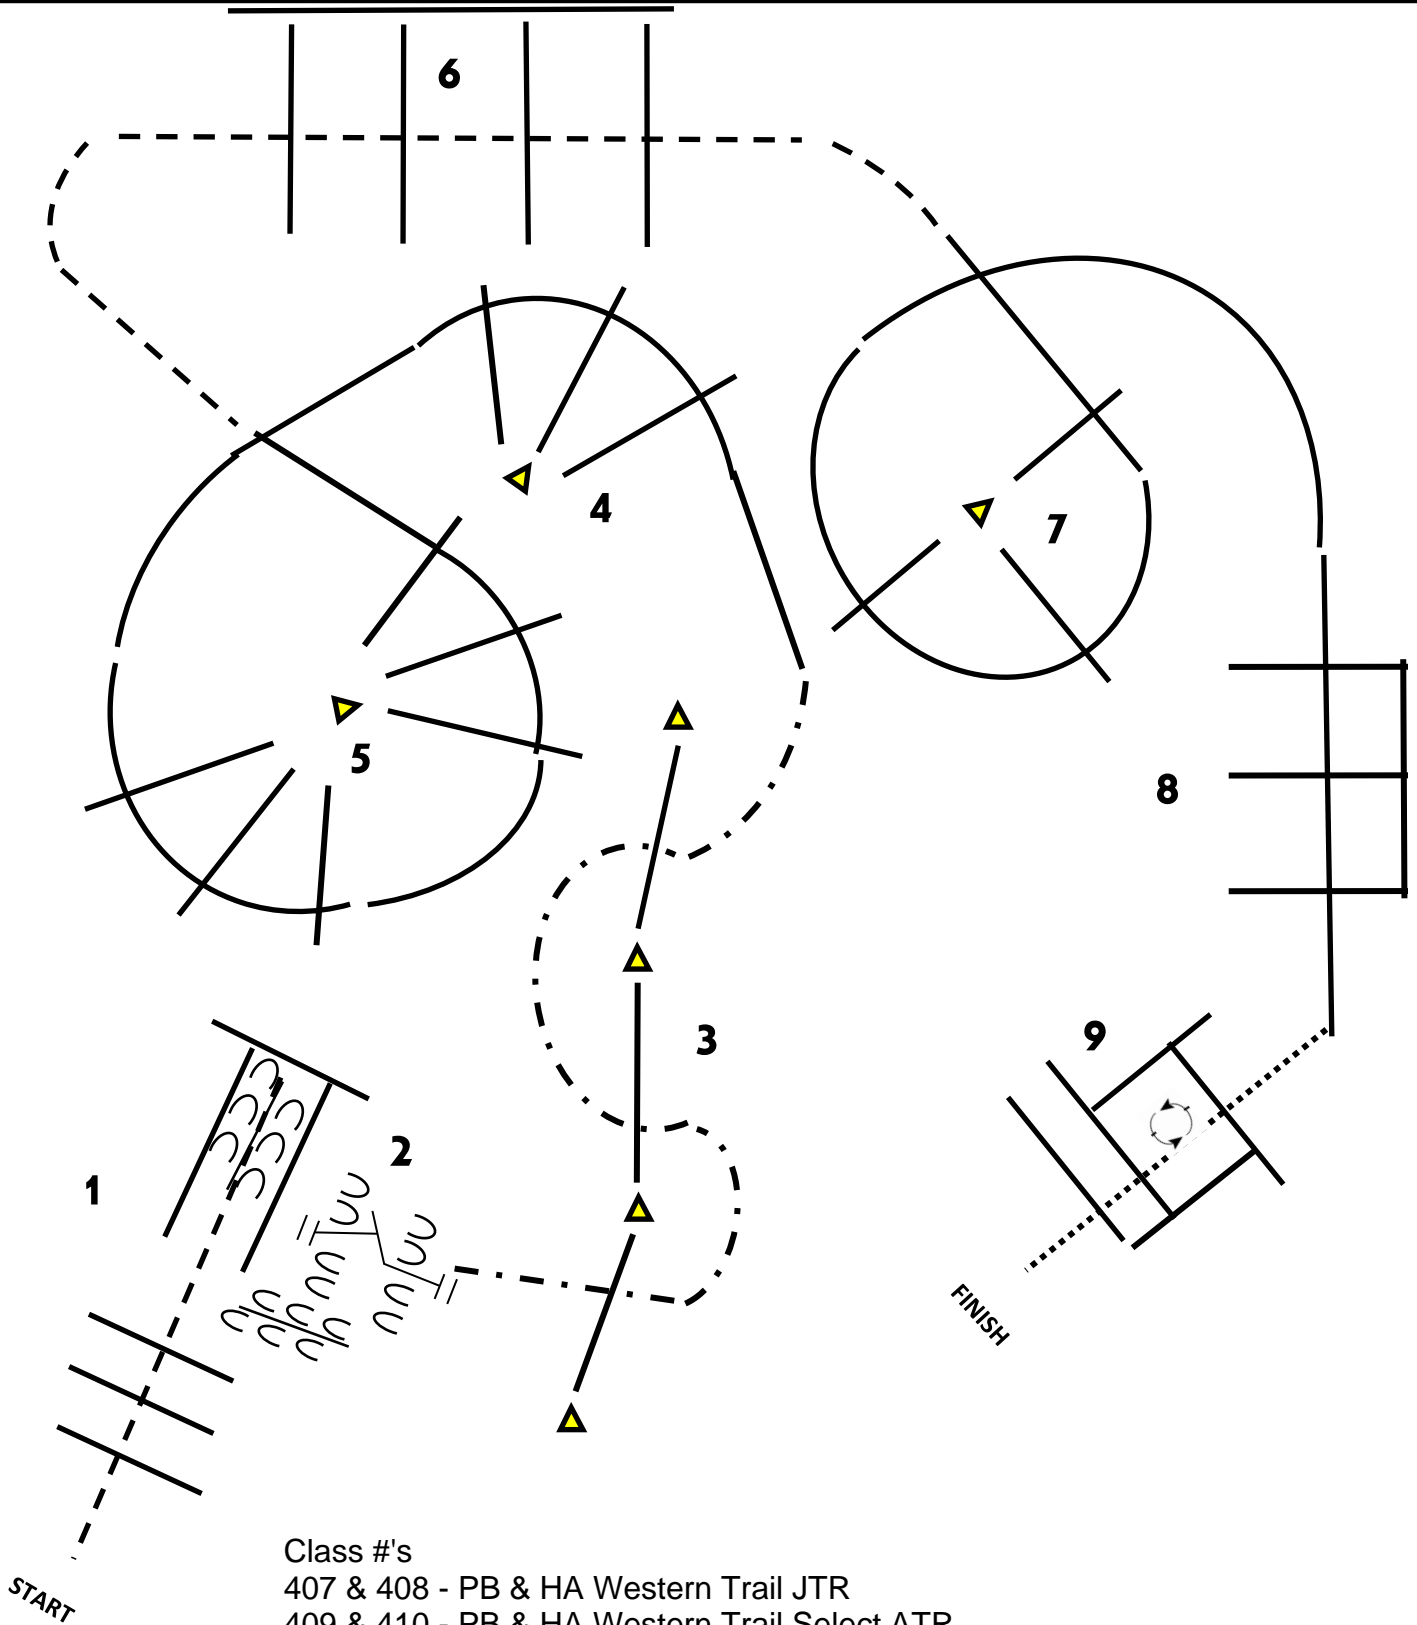

Region 9 Arabian : Arabian Trail Horse JTR 18 & Under CH , HA/AA Arabian Trail Horse JTR 18 & Under CH , , Arabian Trail Horse Select Rider ATR , HA/AA Arabian Trail Horse Select Rider ATR , Arabian Trail Horse AOTR CH , HA/AA Arabian Trail Horse AOTR CH TUESDAY

RISERS TO BE USED AS NEEDED

1. Jog into chute back L to gate 2. right hand push gate 3. jog serpentine over poles 4. left lead lope over poles. 5. continue left lead lope over poles . 6. break to jog over poles 7. right lead lope over poles 8. continue right lead lope over poles 9. walk into box 360 to left then walk out over poles to finish

Class #'s

407 & 408 - PB & HA Western Trail JTR

409 & 410 - PB & HA Western Trail Select ATR

411 & 412 - PB & HA Western Trail AOTR