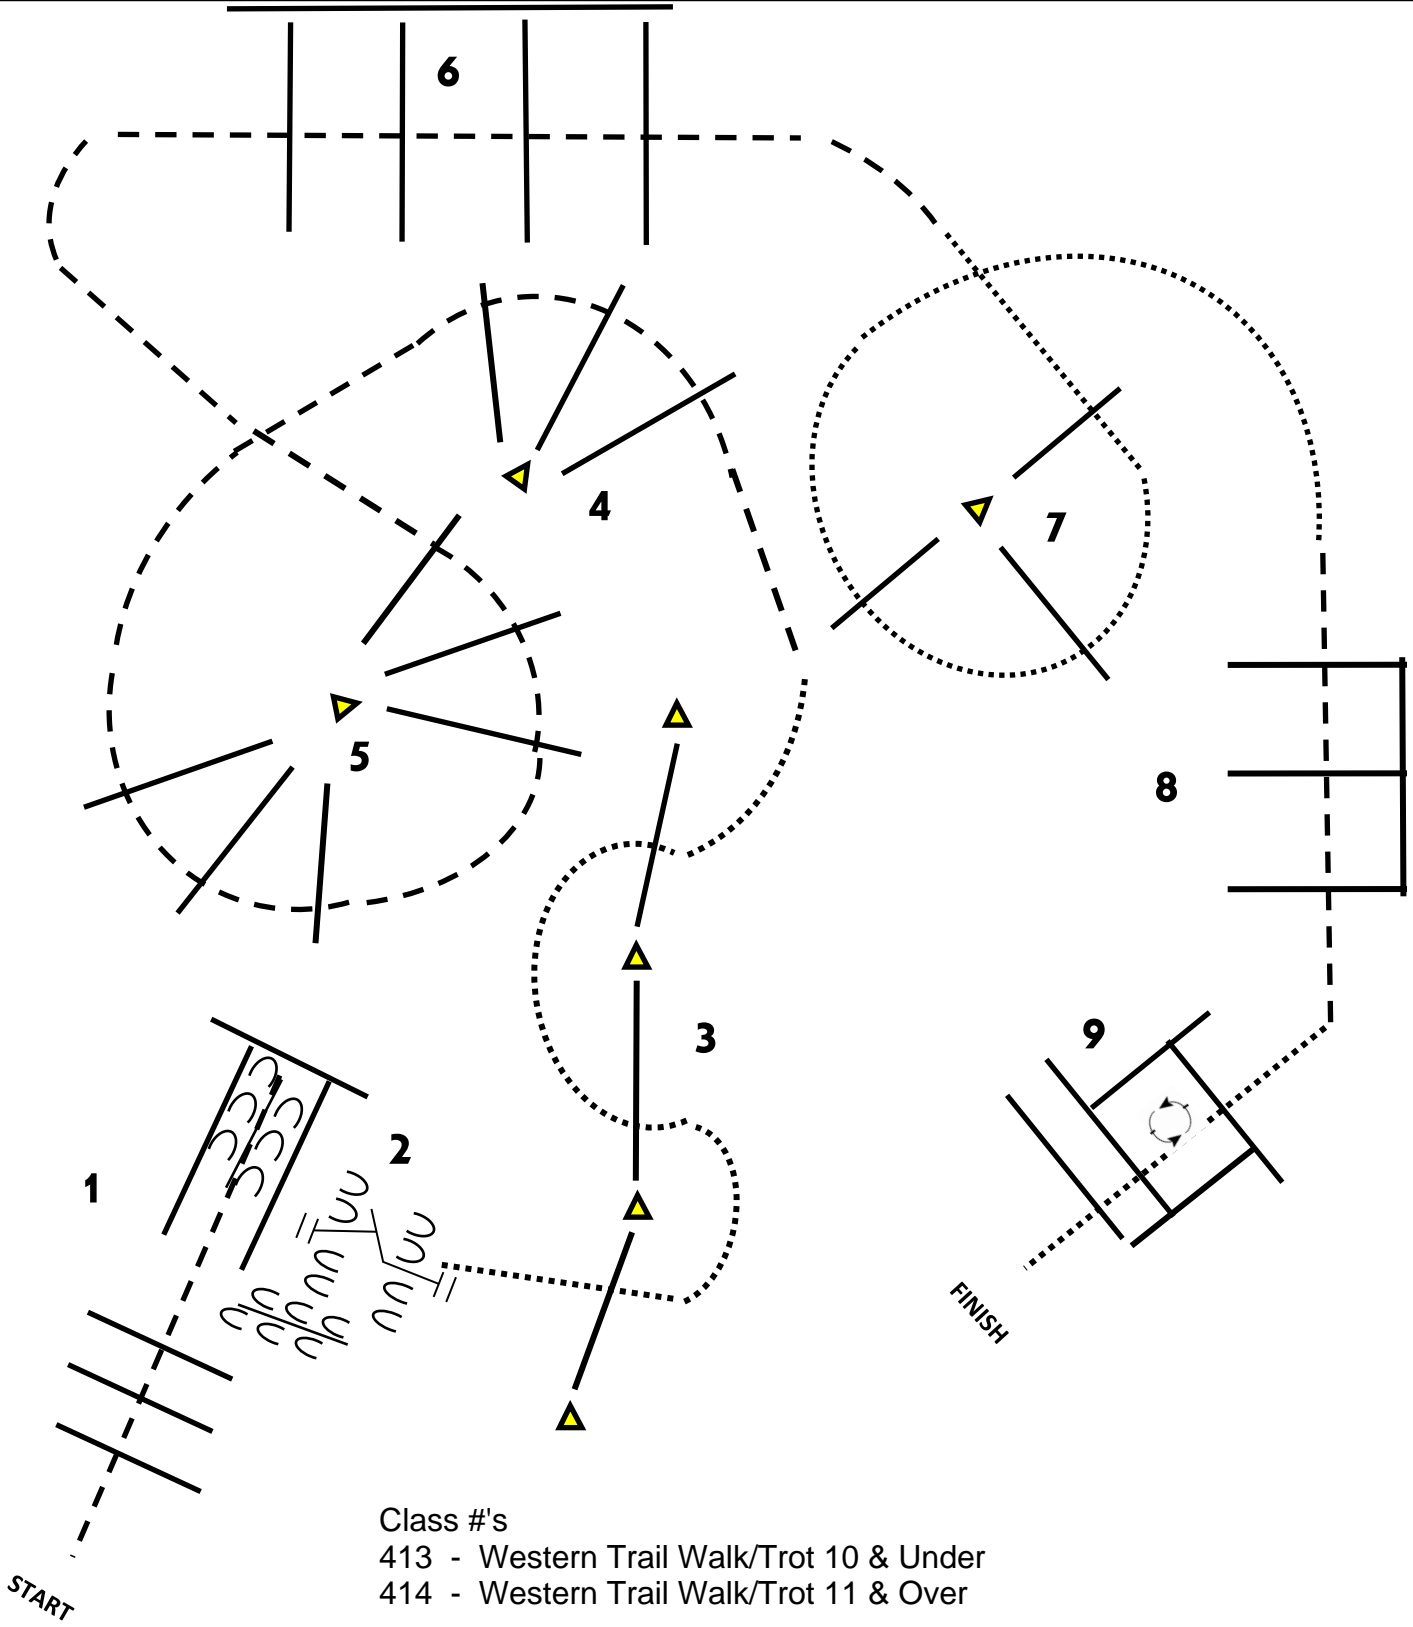

Region 9 Arabian : Arabian Trail Horse A/HA/AA WALK/JOG 10 & UNDER TUESDAY

1. Jog into chute back L to gate 2. right hand walk thru gate 3. walk serpentine over poles 4. jog to left over poles. 5. continue to jog over poles . 6. continue to jog over poles 7. break to walk over poles 8 jog over poles 9. walk into box 360 to left then walk out over poles to finish

Class #'s
 413 - Western Trail Walk/Trot 10 & Under
 414 - Western Trail Walk/Trot 11 & Over