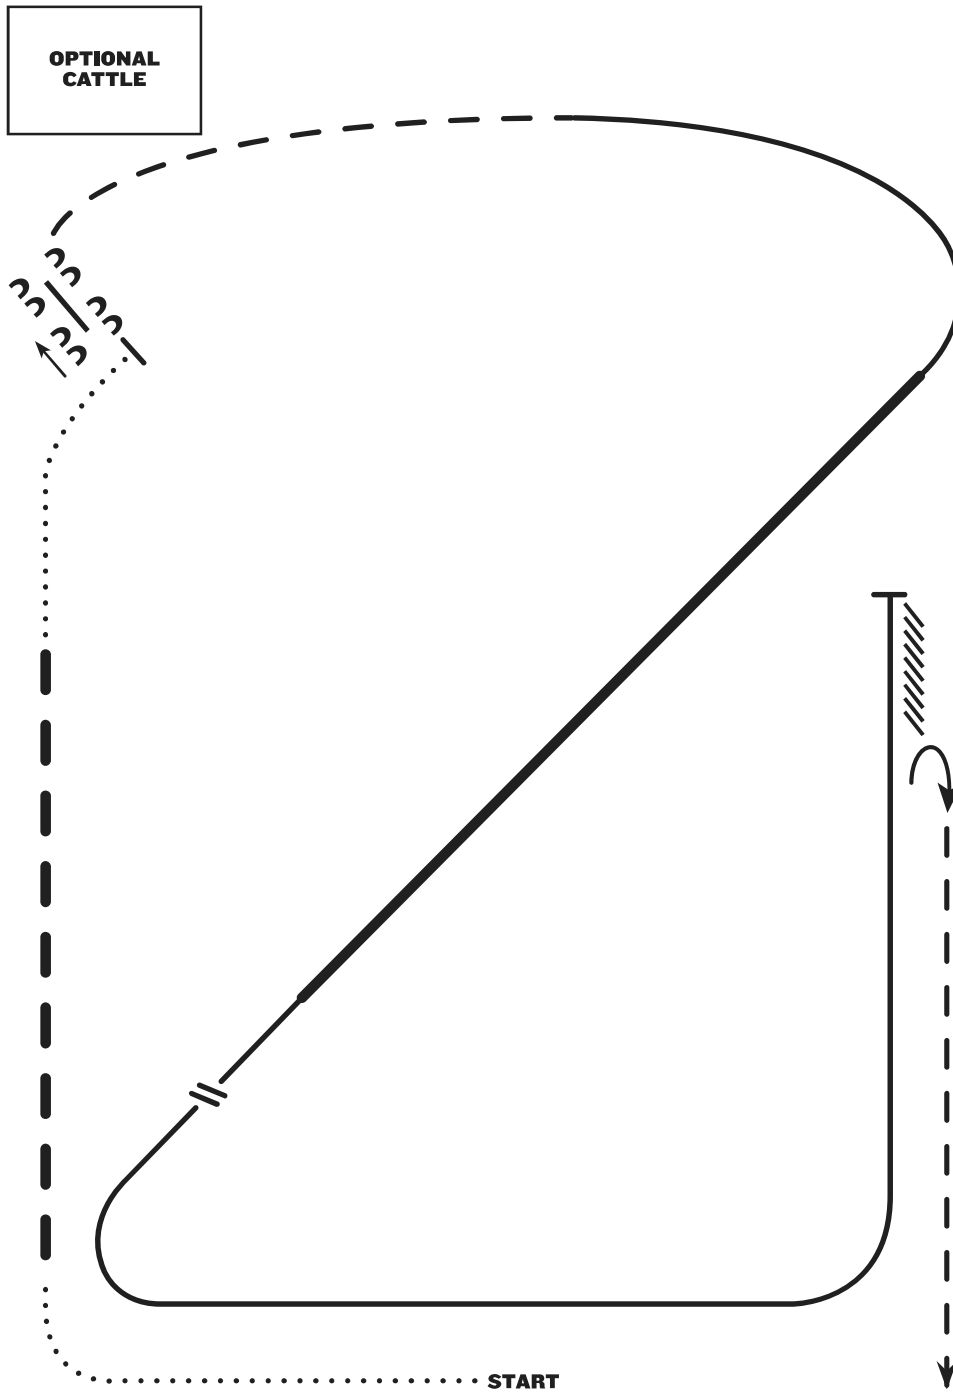

RANCH RIDING - PATTERN 10

LEGEND

.....	Walk
.....	Extended Walk
- - -	Trot
- - -	Extended Trot
————	Lope
————	Extended Lope
////	Back
\\	Lead Change

1. Walk
2. Extended trot
3. Walk
4. Stop, side pass left over log
5. Trot
6. Lope right lead
7. Extended lope right lead
8. Collect lope and change leads (simple or flying)
9. Lope left lead
10. Stop and back
11. 1/2 turn right
12. Trot

Note: The drawn description of this pattern is only intended for the general depiction of the pattern. Exhibitors should utilize the arena space to best exhibit their horses.