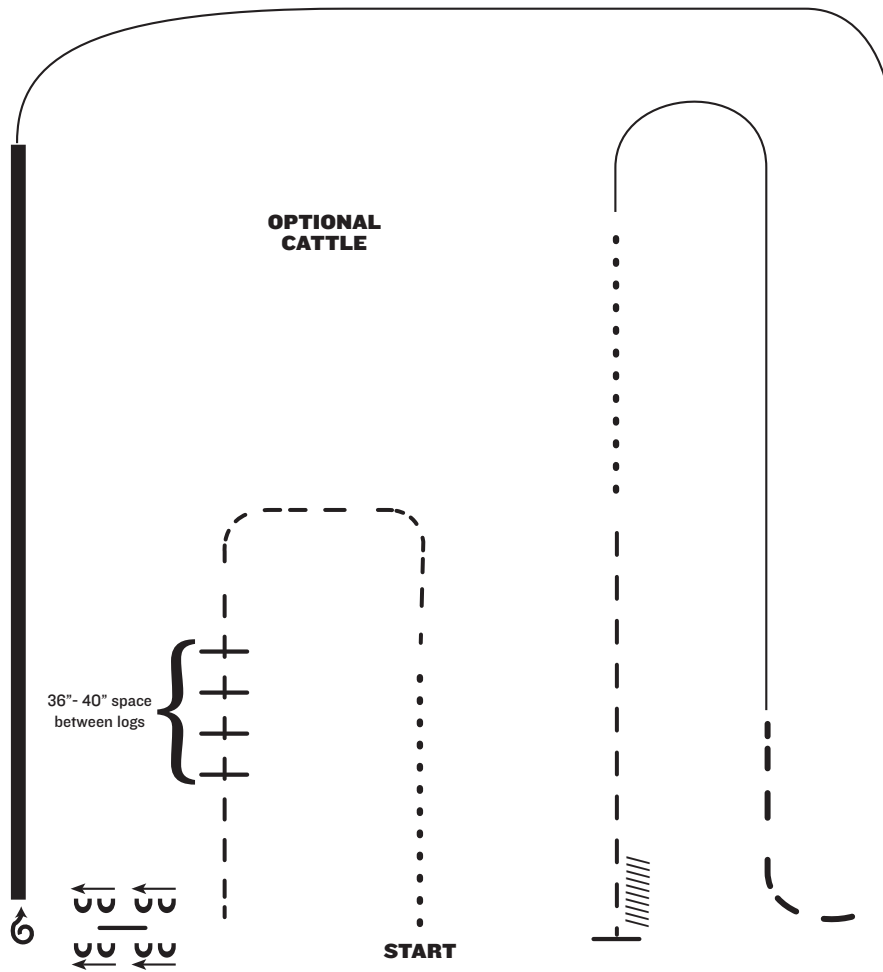

## RANCH RIDING – PATTERN I2

1. Walk
2. Trot
3. Trot logs
4. Side pass right
5. 1 1/2 turns right
6. Extended lope (right lead)
7. Lope right lead
8. Extended trot
9. Lope left lead
10. Walk
11. Trot
12. Stop and back

Note: The drawn description of this pattern is only intended for the general depiction of the pattern. Exhibitors should utilize the arena space to best exhibit their horses.