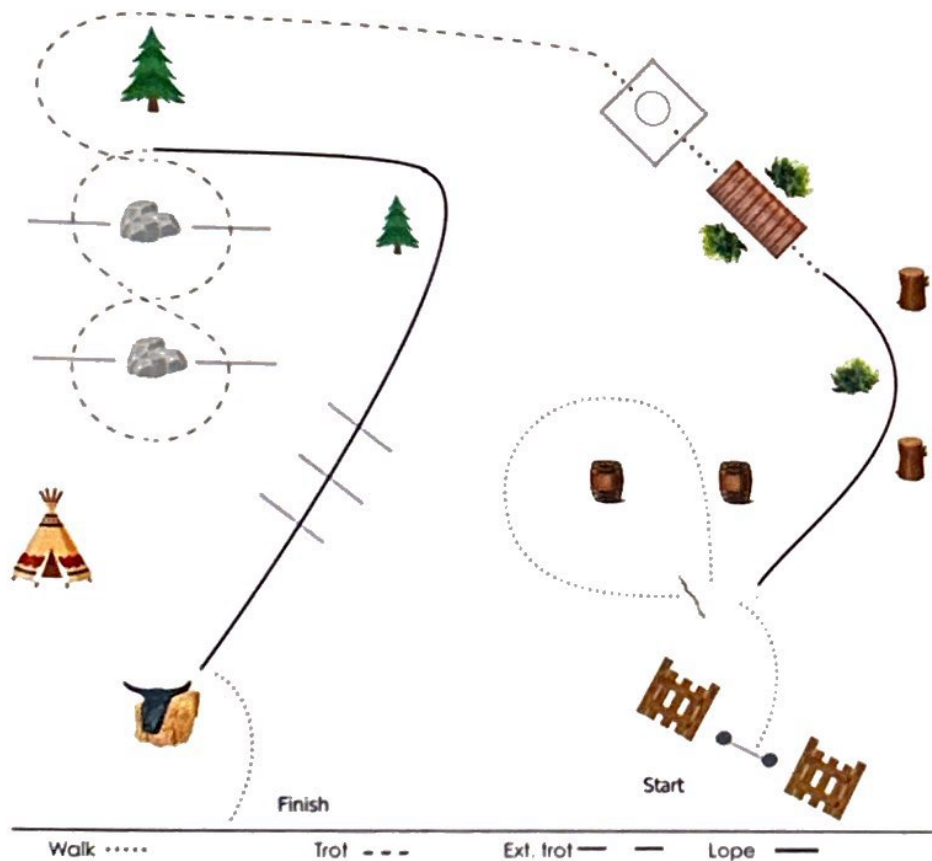

All VRH Ranch Trail Championships

Classes 440, 441, 442, 443

1. Work gate, right hand, then turn to left
2. Walk to drag, drag log clockwise, stop, replace drag
3. Turn left and lope left lead
4. Walk, walk over bridge
5. Walk into box, 360 turn either way, walk out
6. Trot as shown, and in figure 8 around rocks & over logs
7. Lope right lead and over poles, stop, bk 4 steps, SP to rope, walk
8. Stop at dummy, rope dummy, walk to exit