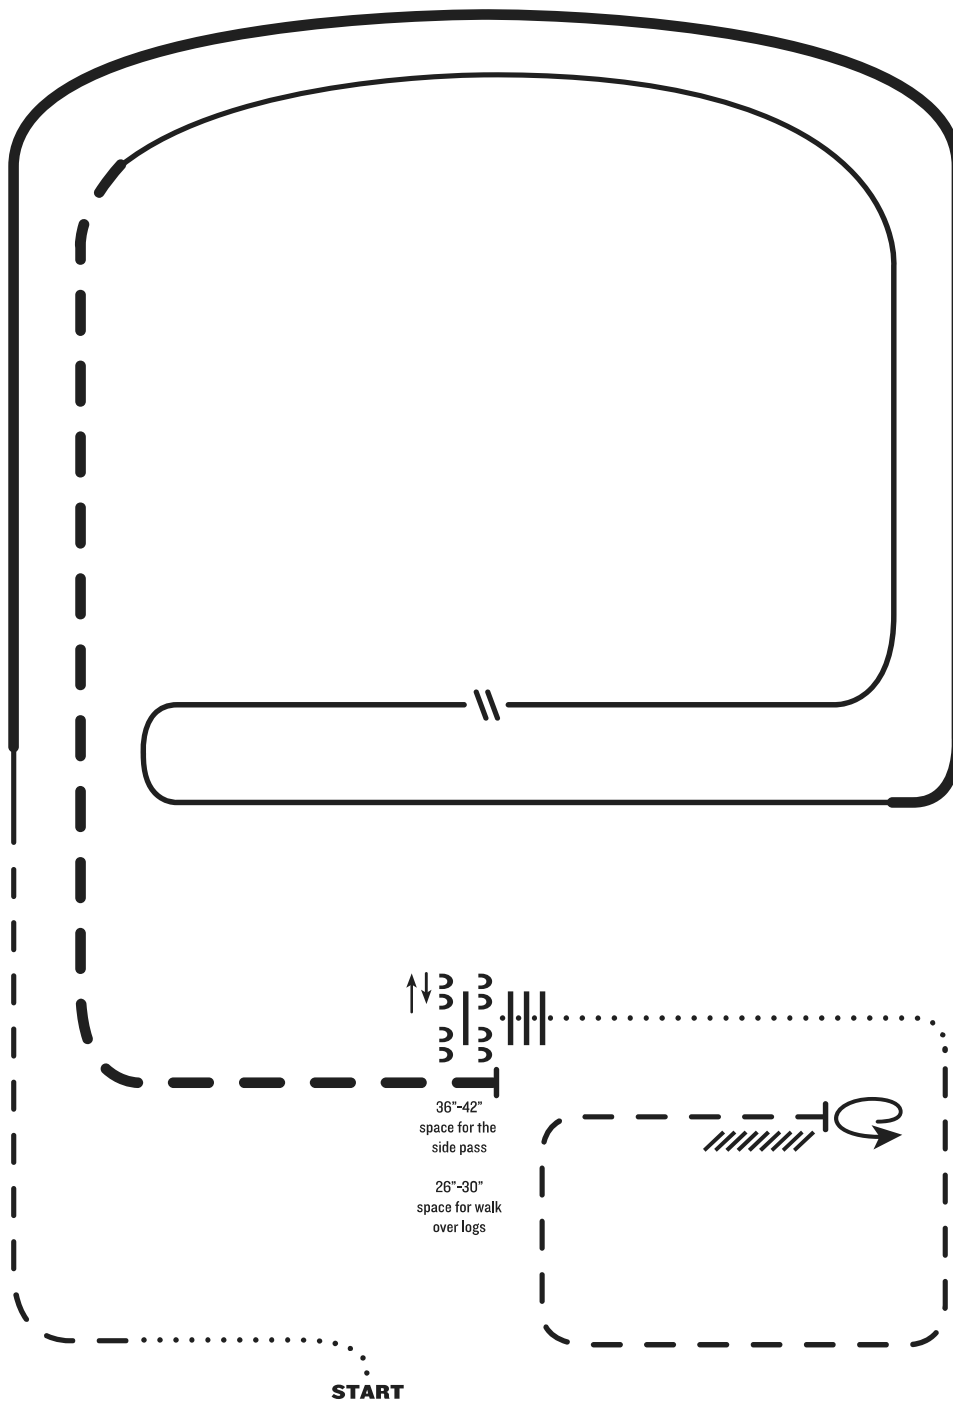

RANCH RIDING - PATTERN 4

LEGEND

.....	Walk
....	Extended Walk
- - -	Trot
- - - -	Extended Trot
— — —	Lope
— — — —	Extended Lope
////	Back
//	Lead Change

1. Walk
2. Trot
3. Extended lope right lead
4. Lope right lead
5. Change leads (simple or flying)
6. Lope left lead
7. Extended trot
8. Stop, side pass left, side pass right, 1/2 way
9. Walk over logs
10. Walk
11. Trot square
12. Stop, 360° turn left, and back

Note: The drawn description of this pattern is only intended for the general depiction of the pattern. Exhibitors should utilize the arena space to best exhibit their horses.