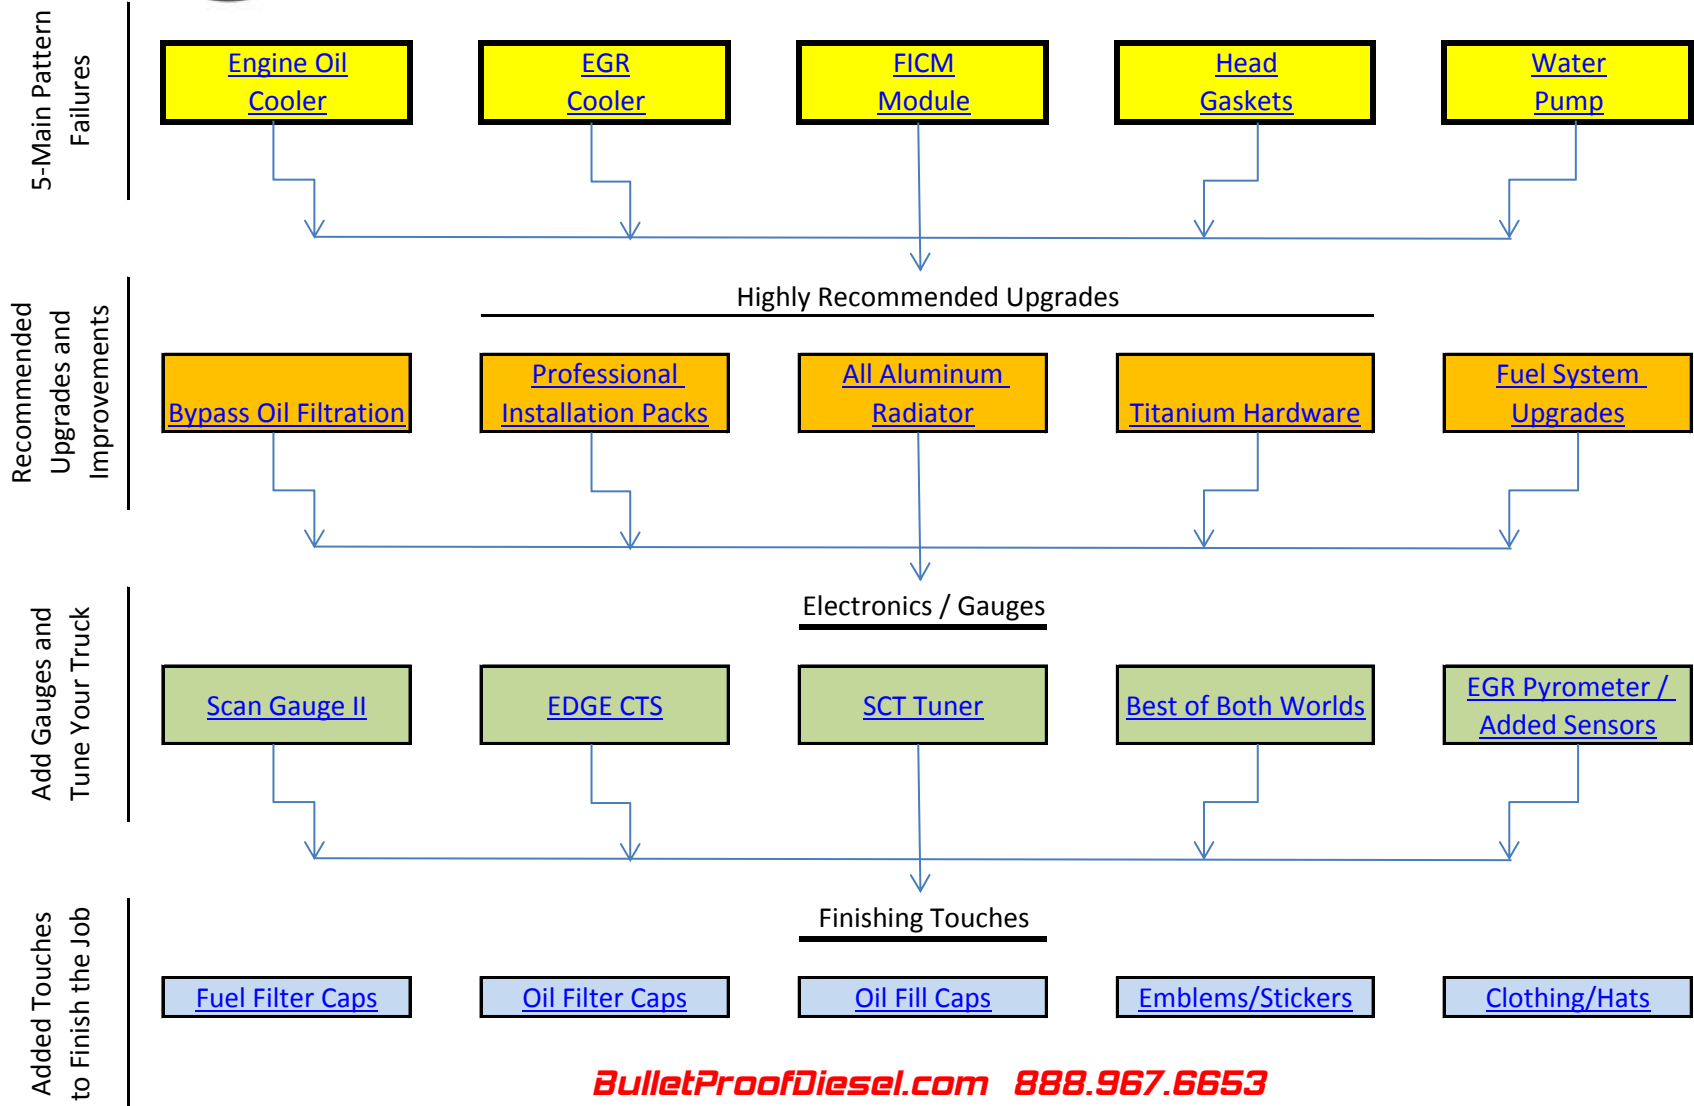

# How to Bullet Proof Your 6.0L

Reliability comes from preventing these five common pattern failures:

**BulletProofDiesel.com 888.967.6653**