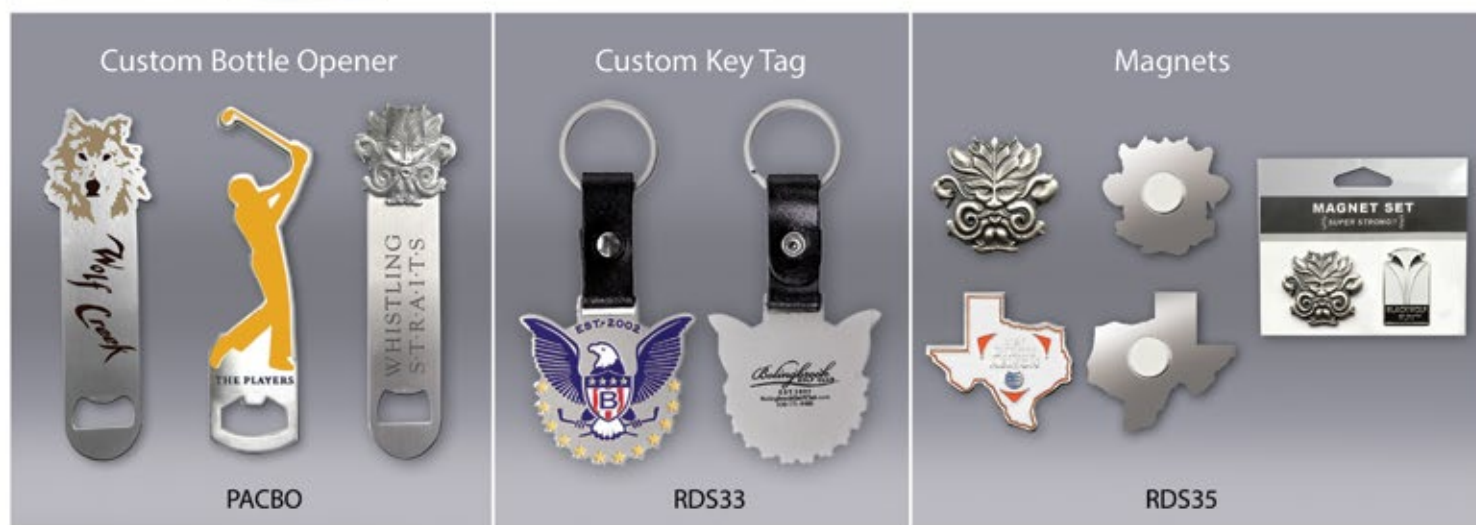

RDS12

RDS14

RDS15

RDS16

Custom Bottle Opener

Custom Key Tag

Magnets