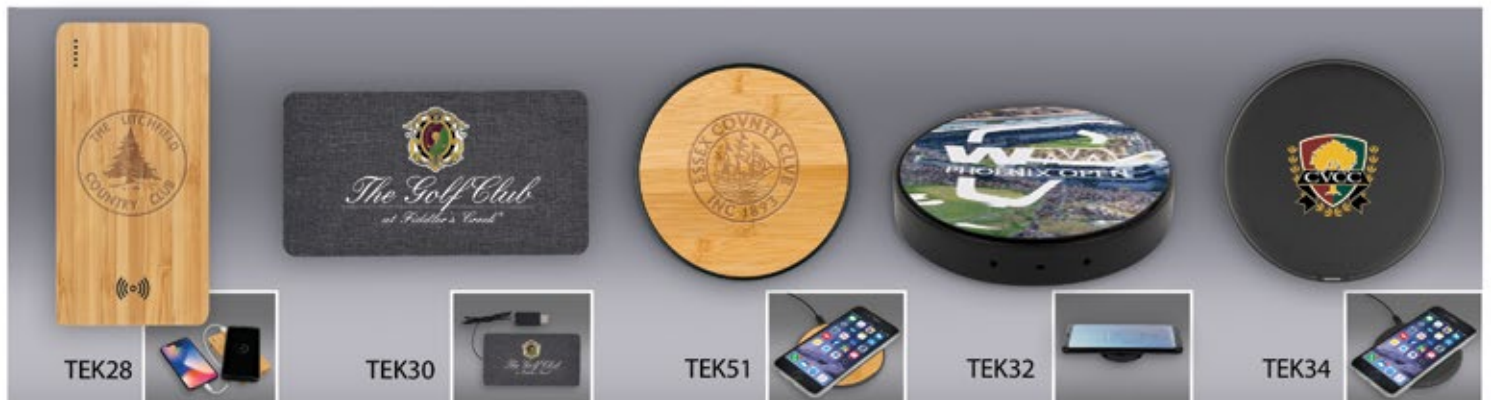

Event Series

- Deep Etched Barware
- Custom full-color high resolution label
- Stackable boxes with pop-up handles
- Black foam interior lining
- Sets of 2 or 4 available
- Other barware and stemware available
- Please call for options and pricing