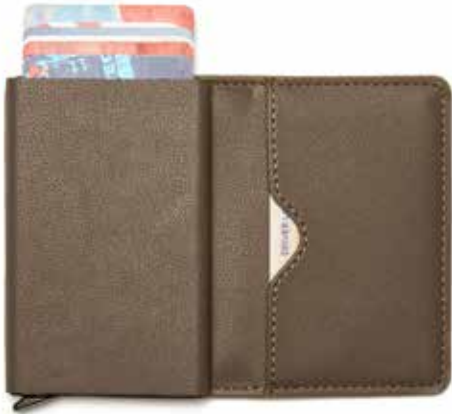

#3397 • Blue

#3398 • Blush

MONEY CLIPS & WALLETS

CHASE CREDIT CARD HOLDER

3.75" x 2.5" x .5"

#3308 • Grey

#3310 • Navy

#3309 • Black