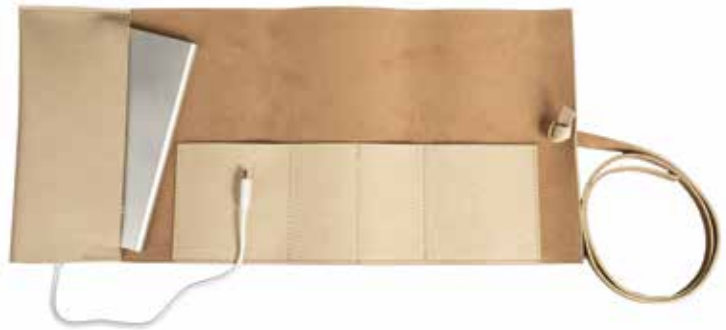

TRAVEL POWER BANK HOLDER / \$25

Closed: 7" x 3.75" x 1.75", Open: 15.5" x 7" x 2"

#2922 • Pink

#2923 • Red

#2921 • Gold

#2924 • Brown

#2925 • Black

#2944 • White