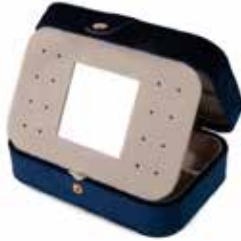

#3496 • Emerald Green