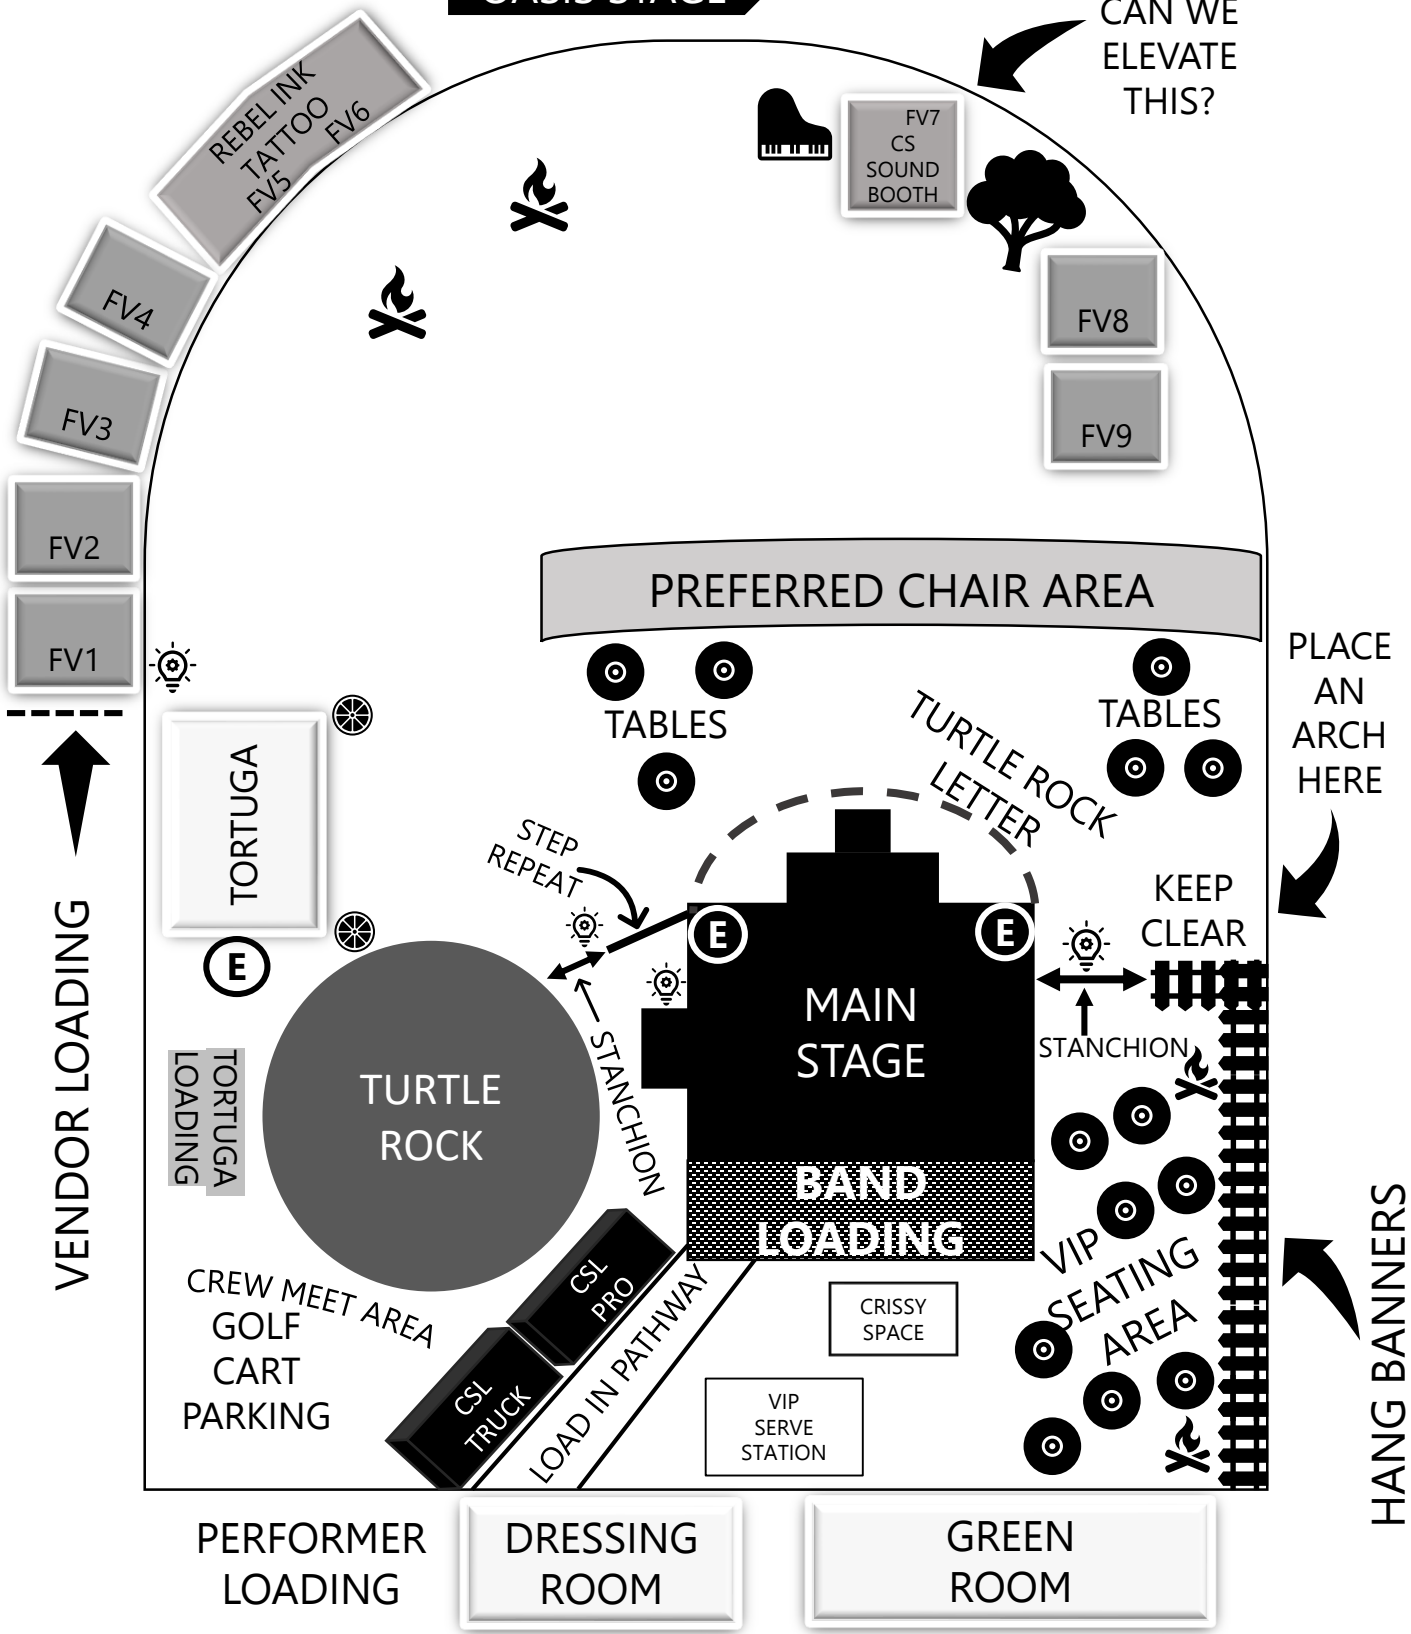

# OASIS STAGE

CAN WE ELEVATE THIS?

PLACE AN ARCH HERE

VENDOR LOADING

HANG BANNERS

PERFORMER LOADING

DRESSING ROOM

GREEN ROOM

TORTUGA

PREFERRED CHAIR AREA

TABLES

TABLES

MAIN STAGE

BAND LOADING

TURTLE ROCK

TURTLE ROCK LETTER

KEEP CLEAR

VIP SEATING AREA

CREW MEET AREA  
GOLF CART PARKING

LOAD IN PATHWAY  
CSL TRUCK  
CSL PRO

CRISSY SPACE

VIP SERVE STATION

TORTUGA LOADING

FV1  
FV2  
FV3  
FV4  
FV5  
FV6  
FV7  
FV8  
FV9

STEP REPEAT