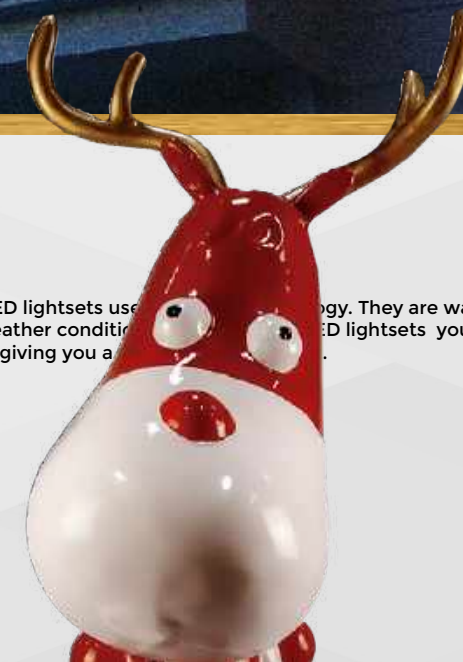

A Holiday **TREAT**

LED Candy Cane Artisticks®

#62106

Artisticks® is our premium holiday decorating system. Artisticks® are designed to light up the roofline of your home or business with style and ease. The Holidynamics® ratcheting gear can match any roof pitch. Unique among the Artisticks® family, the Candy Cane Artisticks® are extremely versatile. An attractive and fun design, these are already proving to be a popular choice. Match with our other Candy Cane décor.

Commercial-grade lighting system that has a high-end look and feel, yet simple to install
Weather resistant powder-coated frame
Attractive design that will set your house above the average

Holidynamics LED lightsets use... They are water resistant, even in extreme wet weather conditions. Holidynamics LED lightsets you can replace faulty or damaged bulbs giving you a...