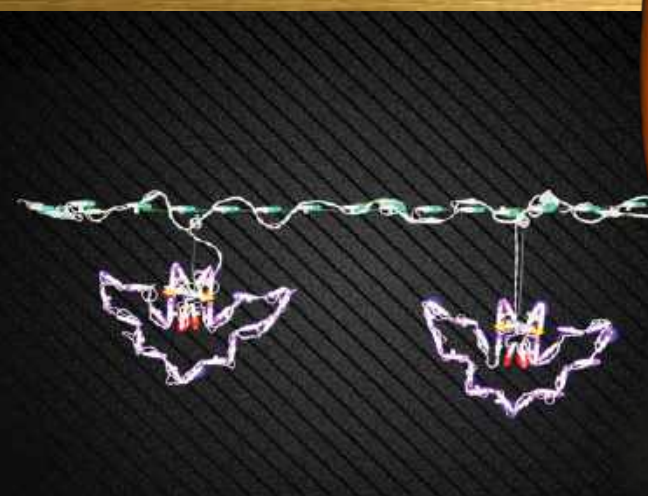

Kickstart the Night with **Colossal Jack**

COLOSSAL JACK

A giant holiday treat for everyone! Durable fiberglass construction and chip resistant high gloss enamel finish make the Colossal Jack the ultimate in Halloween decorating. Tough enough for pesky Trick-or-Treaters and classy enough to impress their chaperones.

ARTISTICKS® ARE PACKED IN SETS OF 2
48" LENGTH 96" TOTAL COVERAGE

DIY MOUNTING HARDWARE AND SPARE BULBS INCLUDED

LED REDEYE RAVEN

One for the Edgar Allen Poe fans out there. This stylish Raven has a bright red eye that peers into your soul!
24" HEIGHT 47 LIGHTS
#66808