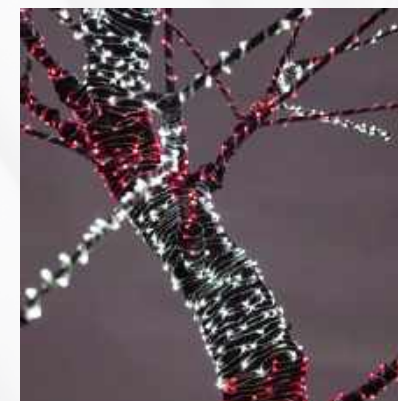

Copper String

STEP UP YOUR GAME!

6' LED COPPER STRING TREE
PURPLE 6'
#66128 PL

you will be amazed Copper String Trees

A radical variation on our Classic LED Cherry Blossom Trees, the Copper String Trees have replaced the blossoms with elegant Micro LEDs strung on insulated copper wire. The trunk and limbs are then hand wrapped with these sparkling light sets for a dramatic effect that can not be ignored! Available in 6' and 10' and a variety of colors and color combinations. Step up your game with a New Copper String Tree!

6' LED COPPER STRING TREE

PURE WHITE # 66128 PW	GREEN # 66128 GR
CLASSIC WHITE # 66128 CW	PURE WHITE + RED # 66128 PWRD
BLUE # 66128 BL	PURE WHITE + BLUE # 66128 CW
RED # 66128 RD	MULTI # 66128 BL

10' LED COPPER STRING TREE

PURE WHITE # 66129 PW	PURE WHITE + RED # 66129 PWRD
CLASSIC WHITE # 66129 CW	PURE WHITE + BLUE # 66129 CW
BLUE # 66129 BL	MULTI # 66129 BL
RED # 66129 RD