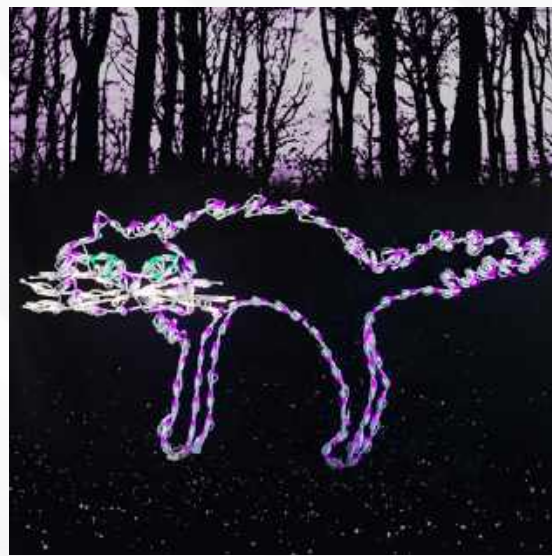

ARTISTICKS® ARE PACKED IN SETS OF 2
48" LENGTH 96" TOTAL COVERAGE

DIY MOUNTING HARDWARE AND SPARE BULBS INCLUDED

LED REDEYE RAVEN

One for the Edgar Allen Poe fans out there. This stylish Raven has a bright red eye that peers into your soul!
24" HEIGHT 47 LIGHTS
#66808

LED SCARY CAT

Don't cross this creepy feline's path! Placed along your walkway it's sure to give your trick or treaters a shiver.
59" WIDTH 150 LIGHTS
#66026

LED CREEPING SPIDER

Our Creeping Spider may be smiling, but you can tell he's up to something devious. Just look at those fangs!
31" WIDTH 87 LIGHTS
#66021