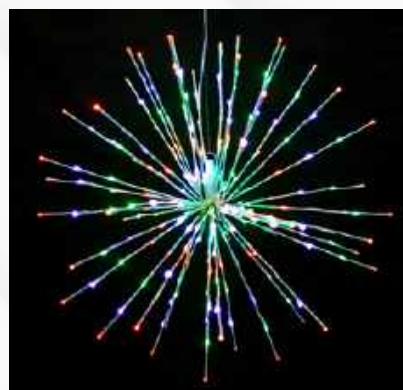

CHRISTMAS #66403 CHR