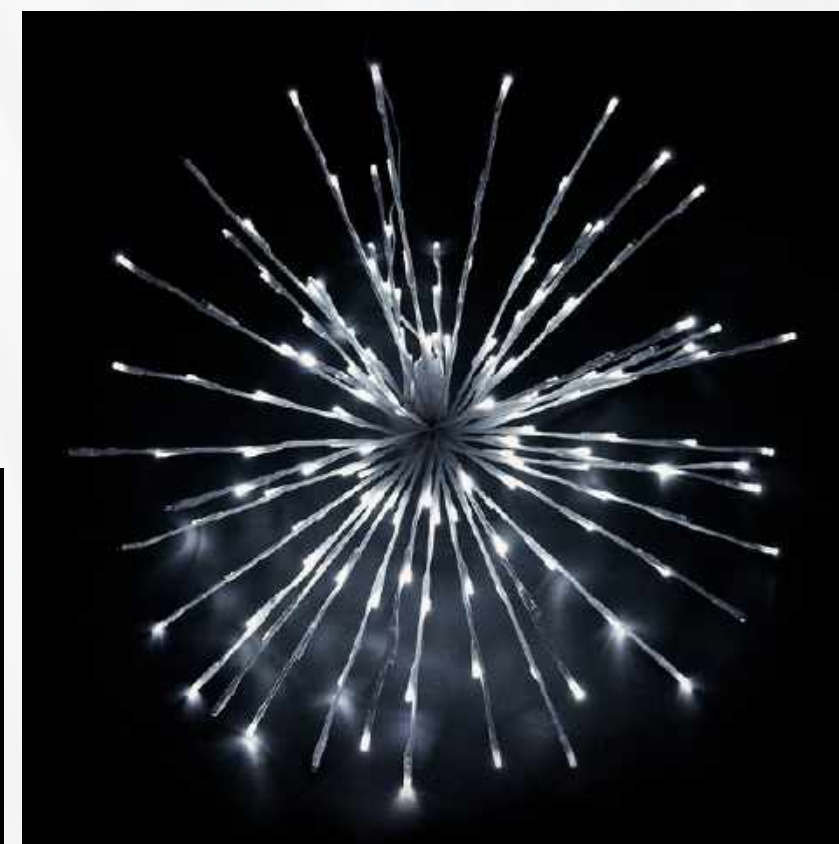

PURE WHITE #66401 PW

32" LED Spritzer

LED Spritzers are similar to our famous Sparklers, but with more flexible construction. This allows you more options when you decorate. They can be fanned out in an orb, laid flat, twisted, curled, whatever you like. And when you are done for the season, they collapse nice and neat for storage! Available in 4 sizes and a variety of colors options.

NOW IN COLOSSAL 32" DIAMETER!

Each 32" LED Spritzer contains 210 LED lights.

- Collapsible for easier storage
- Available in 10", 16", 24" and 32"
- Flexible construction allows for more decorating options
- Indoor/Outdoor Decor
- Versatile design allows you to use alone or combined with other décor

New!
COLOSSAL 32" SIZE