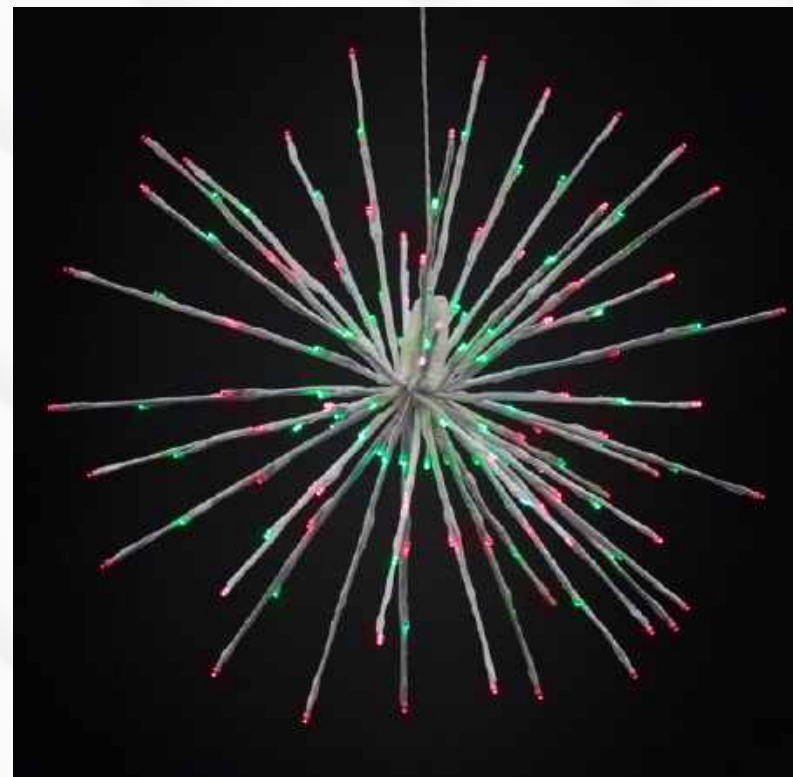

MOTION 24" SPRITZER BLUE & PURE WHITE
5 Functions. Controller Included. Easy to set up and install.
24" DIAMETER
#68402 PWBL

MOTION 24" SPRITZER GREEN & RED
24" DIAMETER
#68402 RDGR