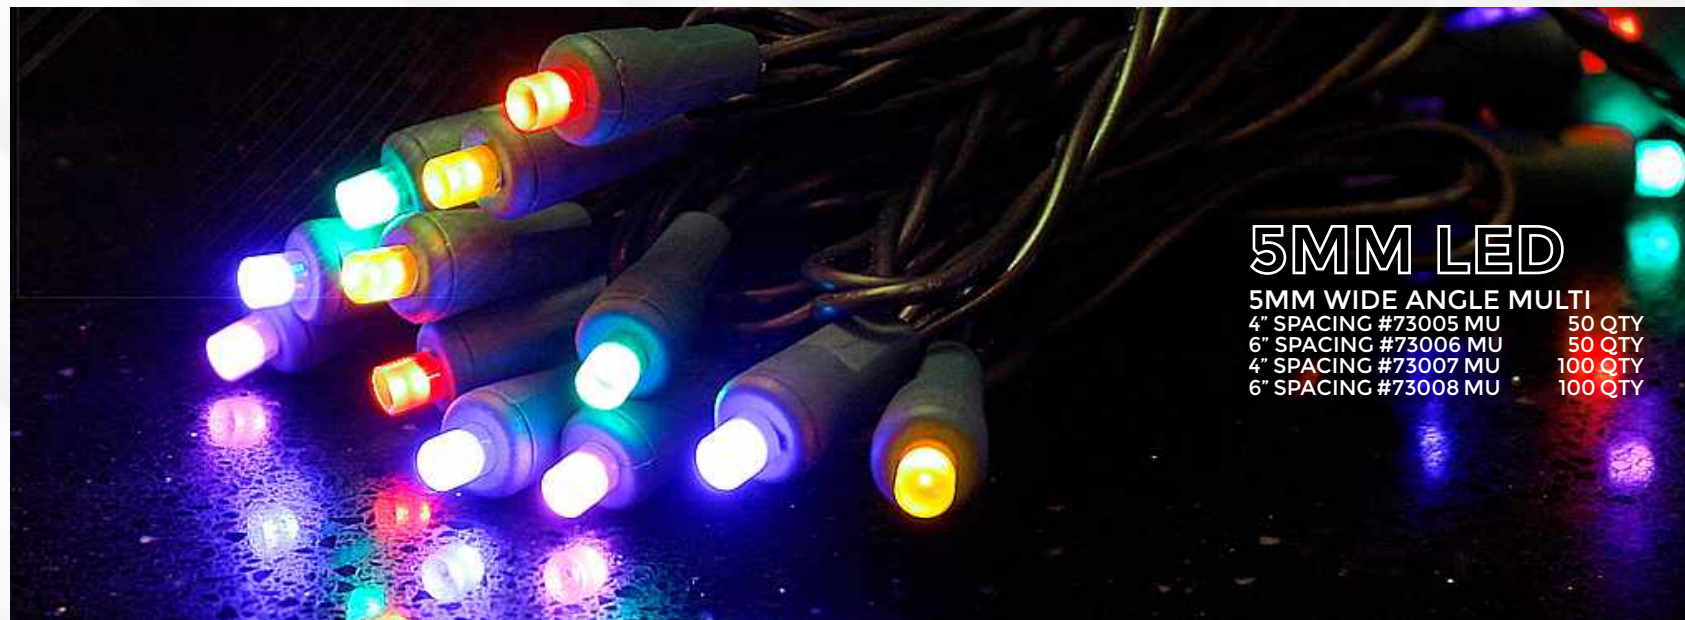

C9 LED MULTI BULBS OPAQUE
Multicolor Opaque (Frost) bulbs. Have the old fashion C9 bulbs look with the modern technology look.
25 BULBS
#05156 OMU

C9 BULK GREEN CORD
12" SPACING
500' #05125 GR
1000' #05126 GR
C7 BULK GREEN CORD
12" SPACING
1000' #05124 GR

C9 BULK WHITE CORD
12" SPACING
500' #05125 WH
1000' #05126 WH
C7 BULK WHITE CORD
12" SPACING
1000' #05124 WH

5MM LED

5MM WIDE ANGLE MULTI
4" SPACING #73005 MU 50 QTY
6" SPACING #73006 MU 50 QTY
4" SPACING #73007 MU 100 QTY
6" SPACING #73008 MU 100 QTY

4" SPACING 50 BULB LIGHTSETS • 6" SPACING 50 BULB LIGHTSETS • 6" SPACING 100 BULB LIGHTBOX SETS
WATER RESISTANT BULBS • 3 YEAR GUARANTEE • PREMIUM LIGHTSETS