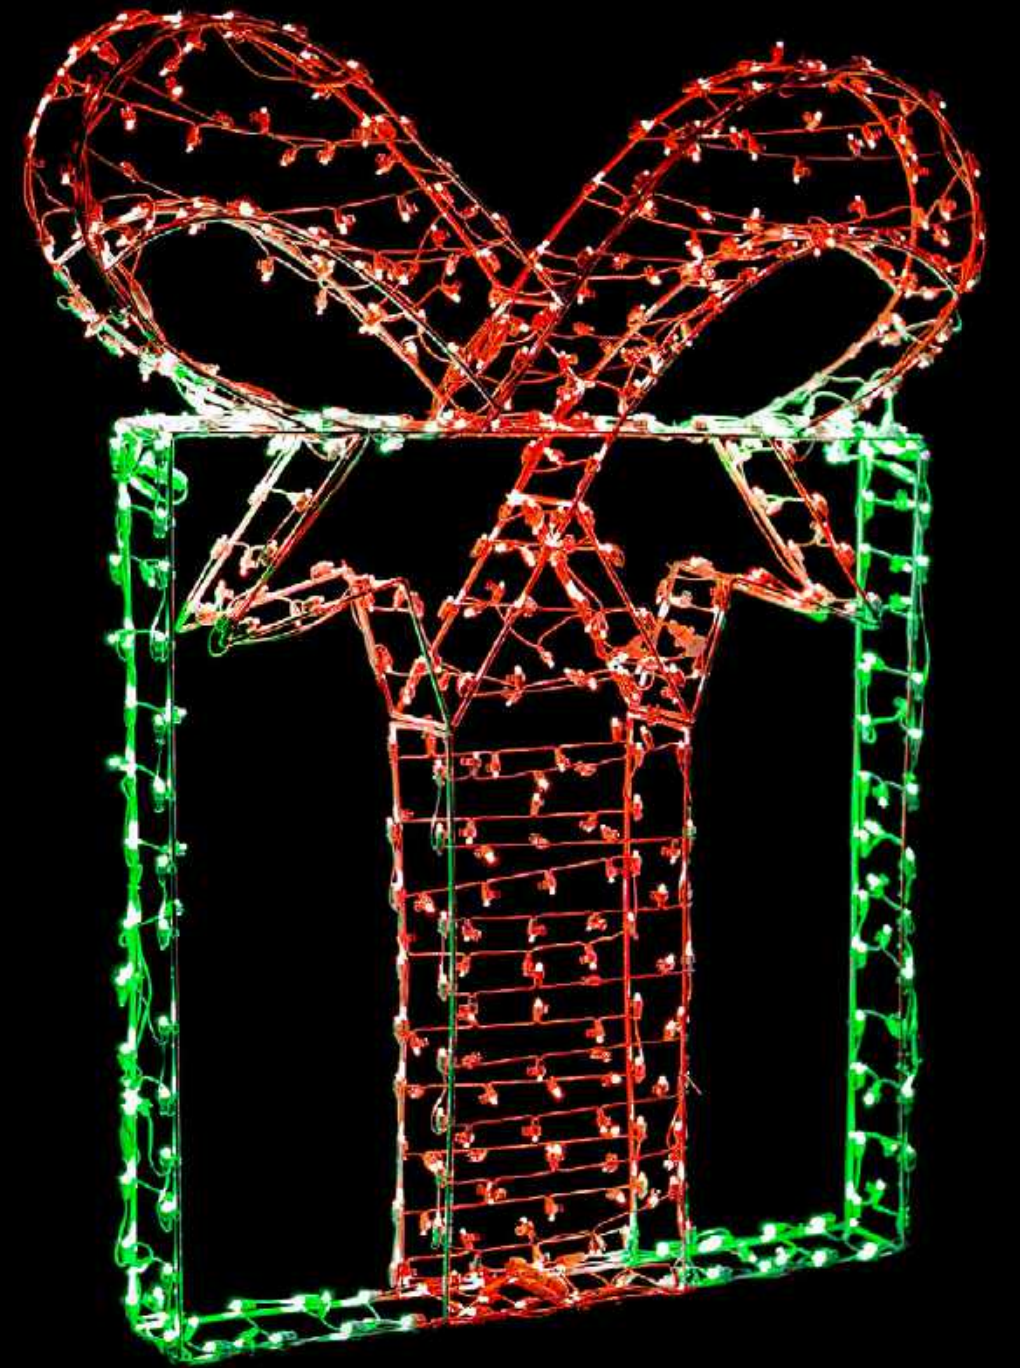

IN-DEPTH SILHOUETTE LIGHTED DÉCOR

Double your Holiday Lighting Pleasure!

We decided it was high time we revolutionized the lighted Holiday Décor Market once again... and what better way to do it than to give you more of what you love? More Lights, more Style! We doubled down and are proud to bring you our spectacular In-Depth Silhouette Collection!

IN-DEPTH 60" SNOWFLAKE

A complete stunner! You won't be able to take your eyes off this piece. The silhouetting of the shape adds a new level of dimension to this holiday classic!
60" HEIGHT 55" WIDTH
#68135

IN-DEPTH 72" REINDEER

We love this new strident Reindeer leaping with purpose, and we think you will too. The double deep construction makes this piece the new standard!
72" HEIGHT 72" WIDTH
#68132

IN-DEPTH 60" GIFT BOX

You'll find yourself asking what's inside this brilliant gift box! A new take on a tried and true classic. A real statement piece.
60" HEIGHT 50" WIDTH
#68131