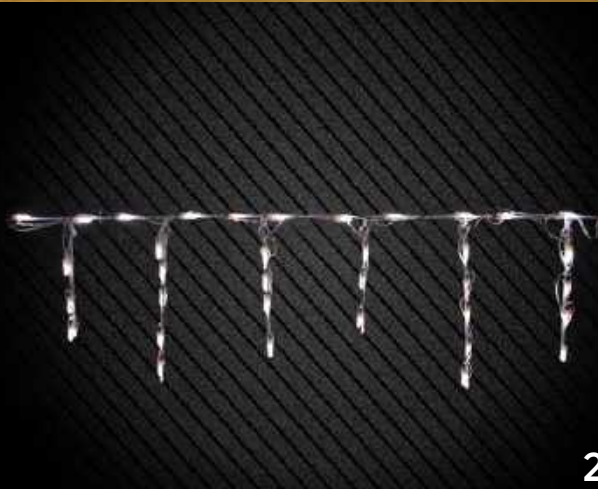

The One that
**STARTED
IT ALL!**

ARTISTICKS®

Artisticks® is our premium holiday decorating system. Artisticks® are designed to light up the roofline of your home or business with style and ease. The patented ratcheting gear can match any roof pitch. Bring beauty, light, and holiday spirit to your home or business. Artisticks® offer you style and durability for years to come.

ARTISTICKS® ARE PACKED IN SETS OF 2
48" LENGTH 96" TOTAL COVERAGE

DIY MOUNTING HARDWARE AND SPARE BULBS INCLUDED

LED Icicle Artisticks®

#62110 CW Classic White #62110 PW Pure White

Artisticks® is our premium holiday decorating system. Artisticks® are designed to light up the roofline of your home or business with style and ease. Always a hit for holiday decorating, the Icicle Artisticks® are fast becoming the preferred choice of professionals and consumers alike. The simple lines of this design make it a holiday classic.

Holidynamics LED lightsets use Patented Technology. They are water resistant, even in extreme wet weather conditions. Unlike typical LED lightsets you can replace faulty or damaged bulbs giving you a longer lasting lightset.

Commercial-grade lighting system that has a high-end look and feel, yet simple to install
Weather resistant powder-coated frame
Attractive design that will set your house above the average