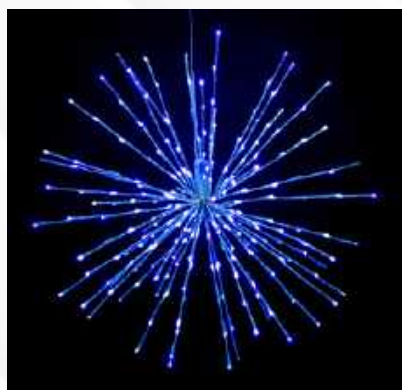

BLUE #66403 BL