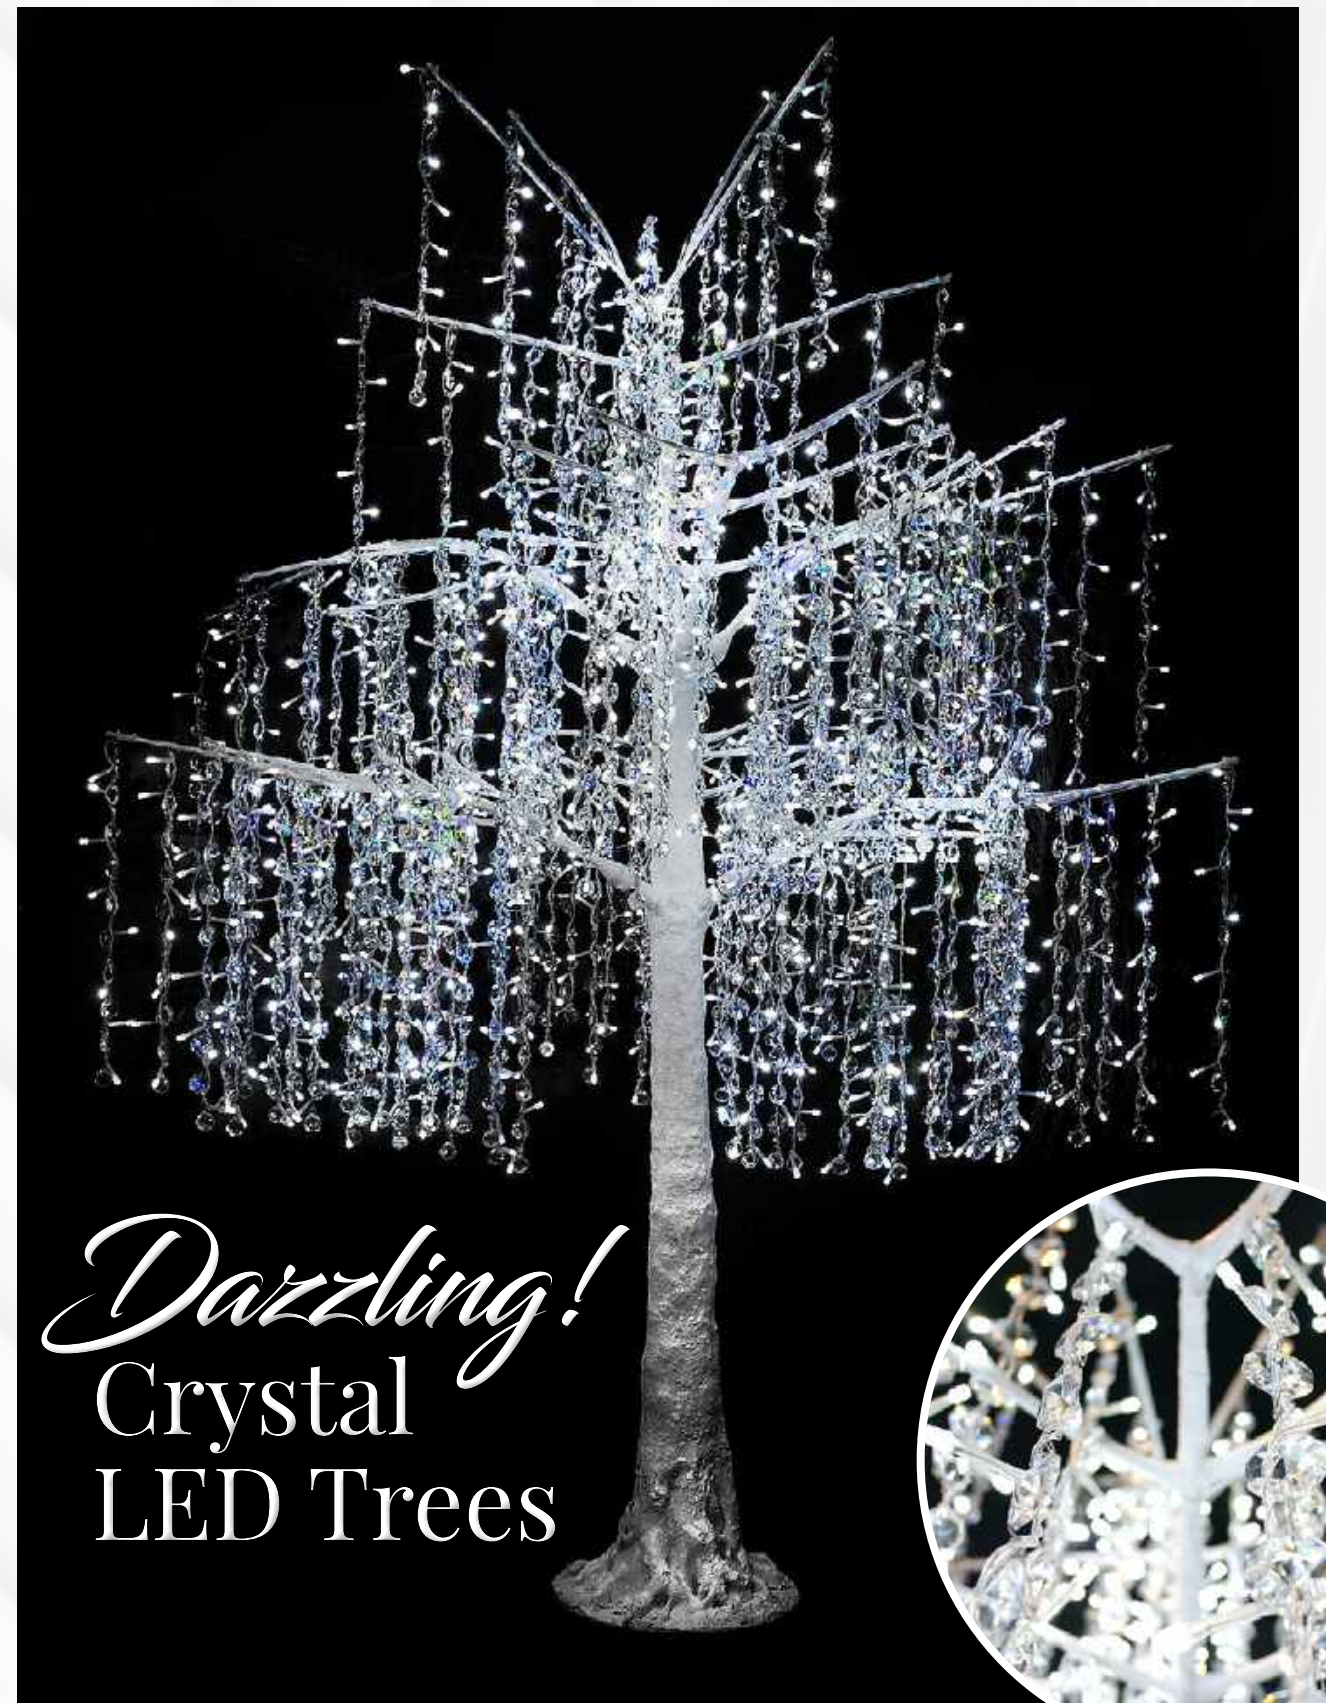

LED CLIMBERS
Our most versatile decorating product returns! The 10' strands are loaded with LED bulbs on flexible branches that you can arrange in any way you can imagine. Wrap a column, wrap a tree... climb them up a wall! Let your imagination run wild with this one. Available in many colors, with our low profile twinkling wide angle bulbs.

LED CLIMBER WHITE
with WHITE-GREEN-RED BULBS
10' LENGTH
#66405 CHR

Dazzling!
**Crystal
LED Trees**

CRYSTAL TREES

Our new Crystal LED Trees are striking to behold. They are dense with lights and crystal dangles giving a bold and engaging look. This entire collection works perfectly together and will work perfectly for your next level decorating project. 3 SIZES AVAILABLE
4" HEIGHT #63040   6" HEIGHT #63041   8" HEIGHT #63042