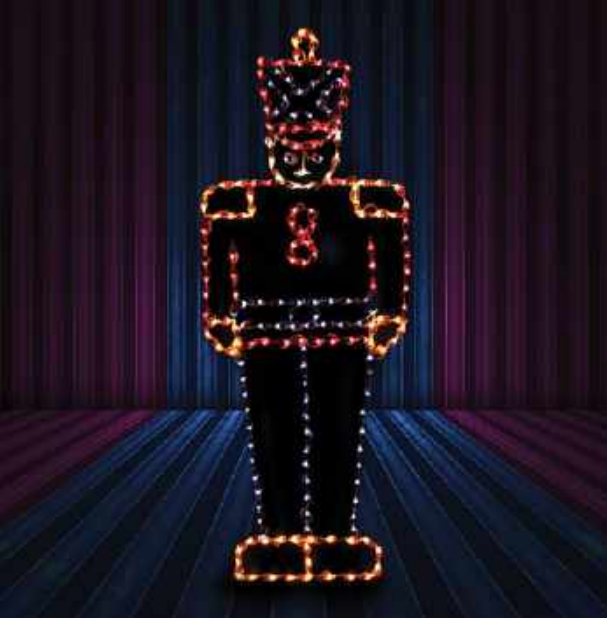

5 feet wide!

LED SCRIPT MERRY CHRISTMAS

Wish friends, family and neighbors alike a very Merry Christmas with this festive greeting sign.

20" HEIGHT 44" WIDTH 100 LIGHTS
#62205

LED SCRIPT HAPPY HOLIDAYS

Wish friends, family and neighbors alike Happy Holidays with this festive greeting sign.

21" HEIGHT 43" WIDTH 100 LIGHTS
#62206

GOLDEN STAG

Bold. Elegant. Stately.
Defiant and proud. A focal point for any property, any time of year. This is one that won't be ignored. A total showpiece.

55" HEIGHT 50" WIDTH
#82151

LED SCRIPT BELIEVE

Bring some goodwill to your neighborhood with our charming Script Believe sign.

12" HEIGHT 32" WIDTH 55 LIGHTS
#62204

LED TOY SOLDIER

Particularly appealing to children, this toy soldier is an enchanting display on its own or as an integral part of a holiday lighting theme. 72" HEIGHT 26" WIDTH 167 LIGHTS #67935

LED ORNAMENT CLUSTER

The lighted ornament cluster provides a very eye catching display. Versatile design allows you to use with a yard stake or on a wall. 30" HEIGHT 25" WIDTH 250 LIGHTS #65989

LED TRUMPETING ANGEL