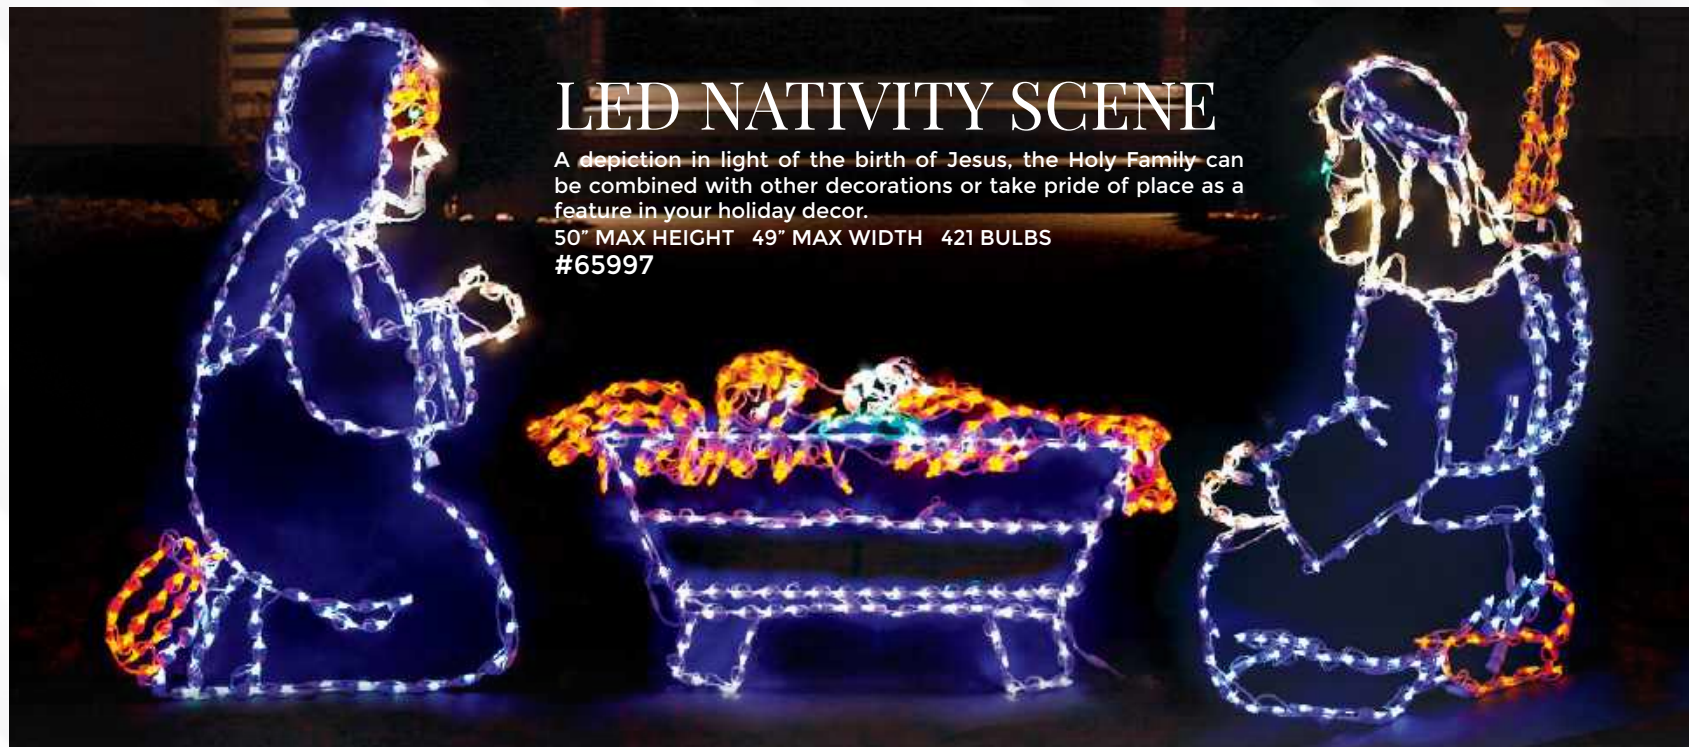

LED NATIVITY SCENE

A depiction in light of the birth of Jesus, the Holy Family can be combined with other decorations or take pride of place as a feature in your holiday decor.
50" MAX HEIGHT 49" MAX WIDTH 421 BULBS
#65997