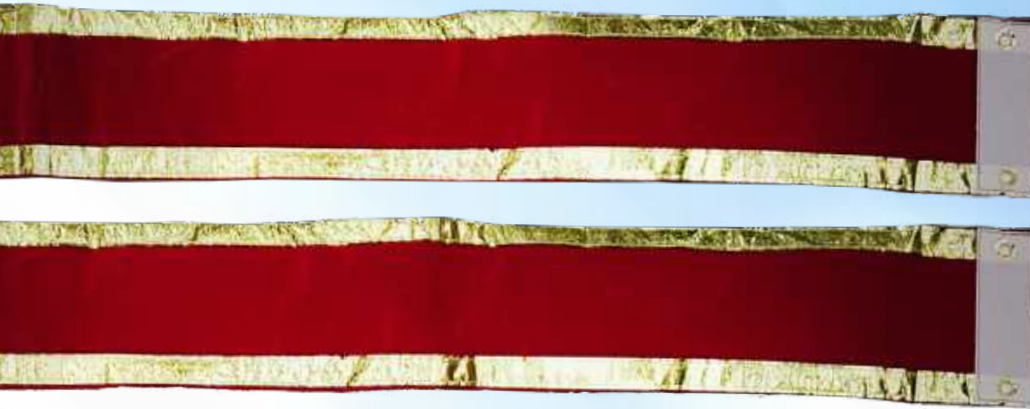

WINDOW BOW with RIBBON

Wrap a window, column, swag your fence line, whatever you want. This package gives you the versatility in decorating you are after. Simply attach the Ribbon to the Bow and off you go. If you need more length, the Ribbons attach together!

- 24" BOW #60020
- 24" RIBBON #60021
- 36" BOW #60025
- 36" RIBBON #60026