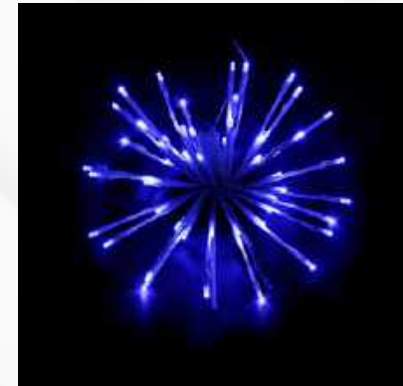

BLUE #66398 BL