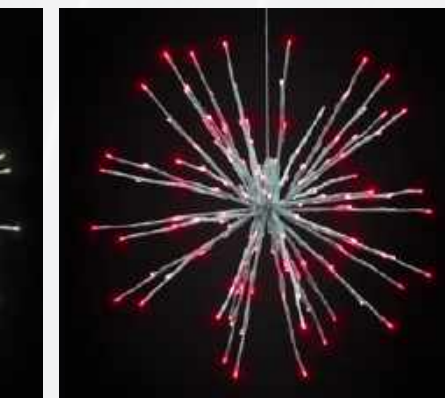

**MOTION 24" SPRITZER
WHITE with
CLASSIC & PURE WHITE**
White Base with animated Classic
& Pure White Bulbs. 5 functions.
Controller included.
24" DIAMETER
#68402 CWPW

**MOTION 24" SPRITZER
WHITE with
RED & PURE WHITE**
White Base with animated Red
& Pure White Bulbs. 5 functions.
Controller included.
24" DIAMETER
#68402 PWRD