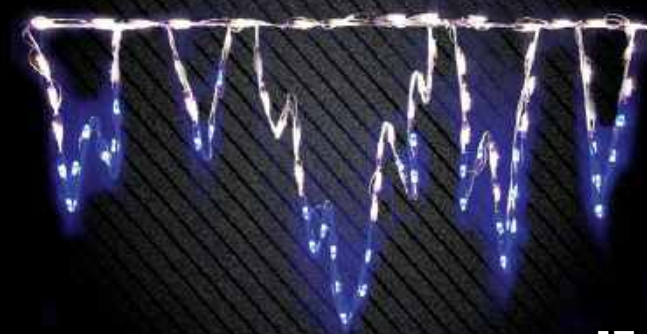

LED Glacier Artisticks®

#62108

Artisticks® is our premium holiday decorating system. Artisticks® are designed to light up the roofline of your home or business with style and ease. The Glacier Artisticks® beautifully and artfully combine the two most popular LED colors, white and blue. With a dramatic appeal, these Artisticks® look elegant on their own or combined with other décor.

Commercial-grade lighting system that has a high-end look and feel, yet simple to install
Weather resistant powder-coated frame
Attractive design that will set your house above the average

Holidynamics LED lightsets use Patented Technology. They are water resistant, even in extreme wet weather conditions. Unlike typical LED lightsets you can replace faulty or damaged bulbs giving you a longer lasting lightset.