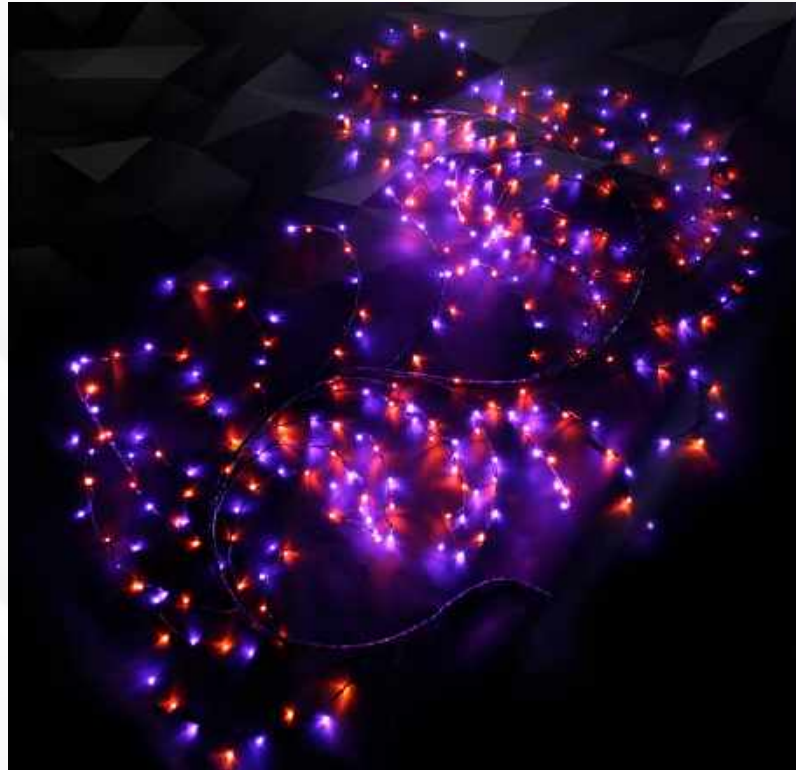

SPARKLER SNOWFLAKE 60" PURE WHITE
The next level of Holiday decorating. Elegant and gorgeous.
60" WIDTH
Silver with Pure White #68012