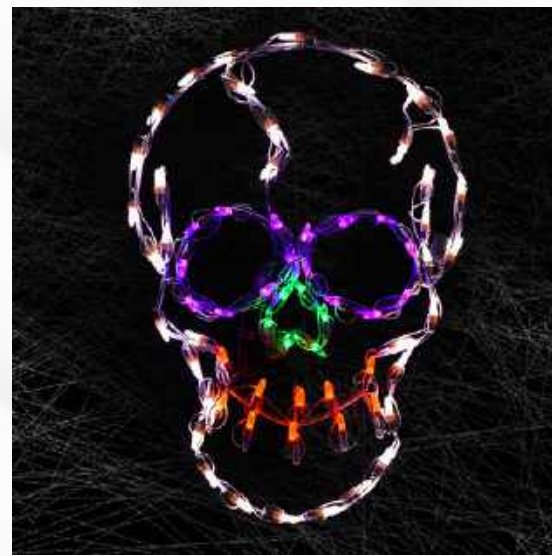

LED SMALL SKULL

A more compact version of our Skary Skull. This creeper is perfect for the apartment, office or dorm. Or anywhere really. He's cool!
25" HEIGHT 68 LIGHTS
#66800