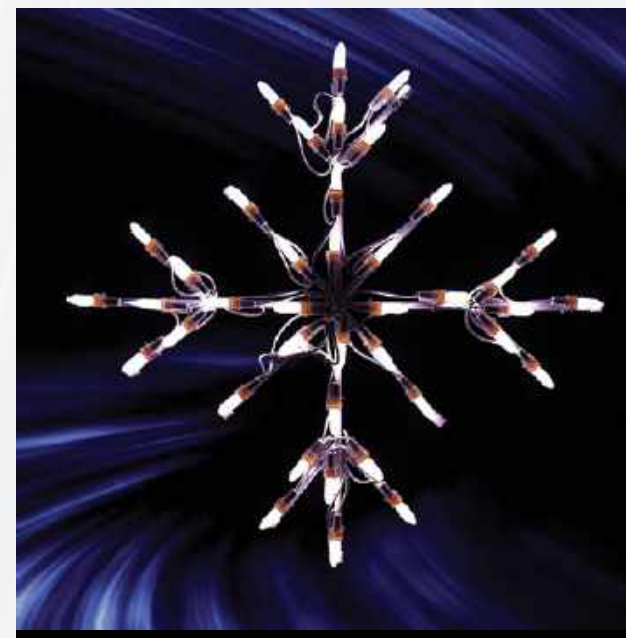

SMALL SNOWFLAKE LED PURE WHITE

The ideal for decorating a smaller space. Great for the office or dorm room!
18" HEIGHT 40 LIGHTS
#62210 PW