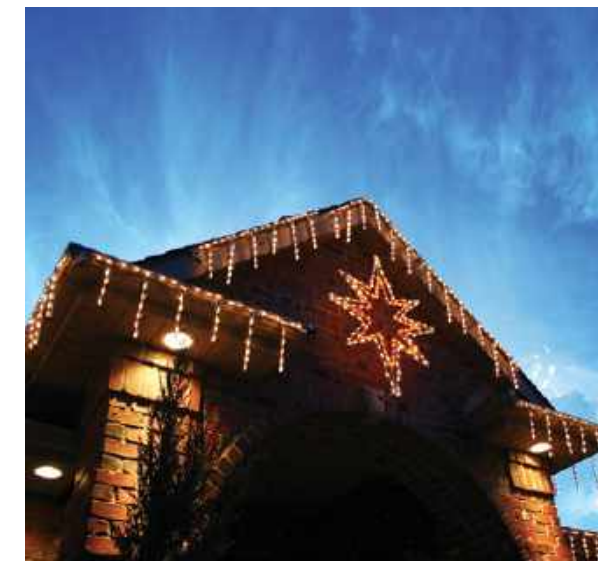

The One that
**STARTED
IT ALL!**

ARTISTICKS®

Artisticks® is our premium holiday decorating system. Artisticks® are designed to light up the roofline of your home or business with style and ease. The patented ratcheting gear can match any roof pitch. Bring beauty, light, and holiday spirit to your home or business. Artisticks® offer you style and durability for years to come.

ARTISTICKS® ARE PACKED IN SETS OF 2
48" LENGTH 96" TOTAL COVERAGE

DIY MOUNTING HARDWARE AND SPARE BULBS INCLUDED

LED Icicle Artisticks®

#62110 CW Classic White #62110 PW Pure White

Artisticks® is our premium holiday decorating system. Artisticks® are designed to light up the roofline of your home or business with style and ease. Always a hit for holiday decorating, the Icicle Artisticks® are fast becoming the preferred choice of professionals and consumers alike. The simple lines of this design make it a holiday classic.

Holidynamics LED lightsets use Patented Technology. They are water resistant, even in extreme wet weather conditions. Unlike typical LED lightsets you can replace faulty or damaged bulbs giving you a longer lasting lightset.

Commercial-grade lighting system that has a high-end look and feel, yet simple to install
Weather resistant powder-coated frame
Attractive design that will set your house above the average