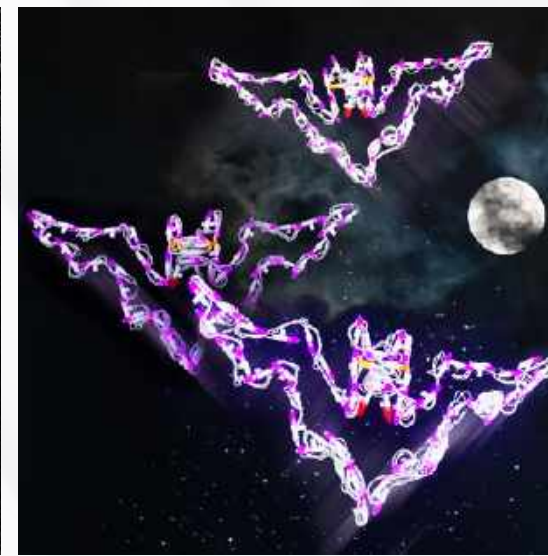

Kickstart the Night with **Colossal Jack**

COLOSSAL JACK

A giant holiday treat for everyone! Durable fiberglass construction and chip resistant high gloss enamel finish make the Colossal Jack the ultimate in Halloween decorating. Tough enough for pesky Trick-or-Treaters and classy enough to impress their chaperones.

Want to kick it up a notch? An access hole in the base gives you the option to light it up internally for some extra Spooky fun!

48" HEIGHT
#82174

LED Bat Artisticks®

#62119

Artisticks® is our premium holiday decorating system. Artisticks® are designed to light up the roofline of your home or business with style and ease. Our frightfully delightful Bat Artisticks® are spooky by themselves, or can be the base for a complete Halloween ensemble of Bats, Witches and Ghosts!

ARTISTICKS® ARE PACKED IN SETS OF 2
48" LENGTH 96" TOTAL COVERAGE

DIY MOUNTING HARDWARE AND SPARE BULBS INCLUDED