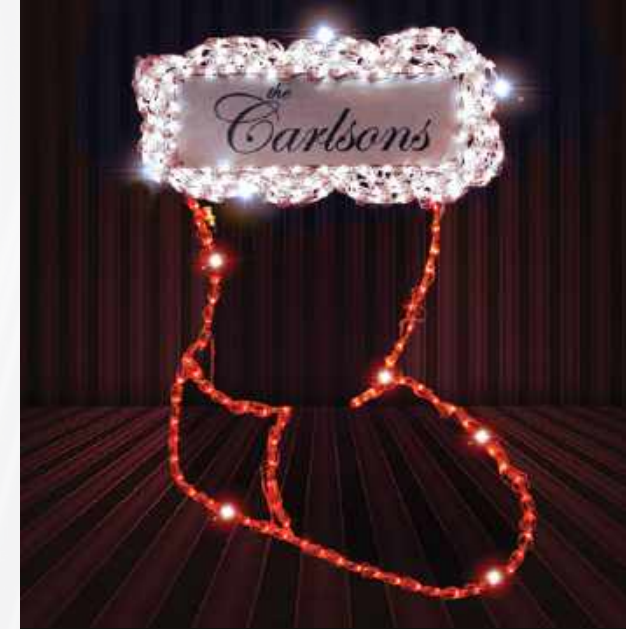

C9 BULB DISPLAY
Mini C9 Bulbs make perfect accent lighting for large wreaths, trees or shrubbery. Five Colors Red, Purple, Gold, Green and Blue.
17" HEIGHT
125 TOTAL LIGHTS
#65971

SMALL SNOWFLAKE LED CLASSIC WHITE
Perfect for every window in the house, or mount several to the wall for a cheerful blizzard.
18" HEIGHT 40 LIGHTS
#62210 CW

SMALL SNOWFLAKE LED PURE WHITE & BLUE
Mix and match with the Pure White LED Urban snowflake to make a colorful holiday statement.
18" HEIGHT 40 LIGHTS
#62212

ALL WEATHER COLOSSAL COLLECTION!

Beautifully Crafted Fiberglass Décor

LASTING BEAUTY

Our fiberglass décor will not only knock your socks off visually, these pieces are built to last! Made to withstand the elements, and the occasional bump from a curious neighbor. This is big time Holiday decorating here! Time to show off!

LED PERSONALIZED STOCKING
Stocking includes a personalized sign with the name of your choice!
Maximum Characters = 9.
47" HEIGHT 38" WIDTH 200 LIGHTS
#67909 LED

COLOSSAL ORNAMENT

◀ **GOLD with SILVER LEAF**
A decorating heavyweight here. This gold and shimmering Silver colossus is the sort of holiday decorating you never knew you needed. A knockout punch of Holiday cheer!
62" HEIGHT 58" WIDTH
#82153

SMALL SNOWFLAKE LED PURE WHITE

The ideal for decorating a smaller space. Great for the office or dorm room!
18" HEIGHT 40 LIGHTS
#62210 PW

LED CLASSIC SNOWFLAKE
Versatile and compact, this Snowflake can be incorporated into many areas of your décor.
24" HEIGHT 96 LIGHTS
CLASSIC WHITE #65984 CW
PURE WHITE #65984 PW

COLOSSAL ORNAMENT

◀ **RED with GOLD STARS**
Bold colors and a refined design make this Colossal Ornament an instant classic. Use it as the centerpiece to your Holiday arrangement or a stunning accent piece.
54" HEIGHT 44" WIDTH
#82152

ORDER TODAY 855.505.6046