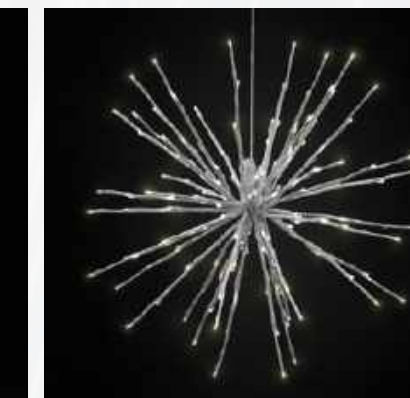

**MOTION 24" SPRITZER
SILVER BASE with
PURE WHITE**
Silver Base with animated Pure White
Bulbs.
24" DIAMETER
#68402 PW

**MOTION 24" SPRITZER
WHITE with
CLASSIC & PURE WHITE**
White Base with animated Classic
& Pure White Bulbs. 5 functions.
Controller included.
24" DIAMETER
#68402 CWPW