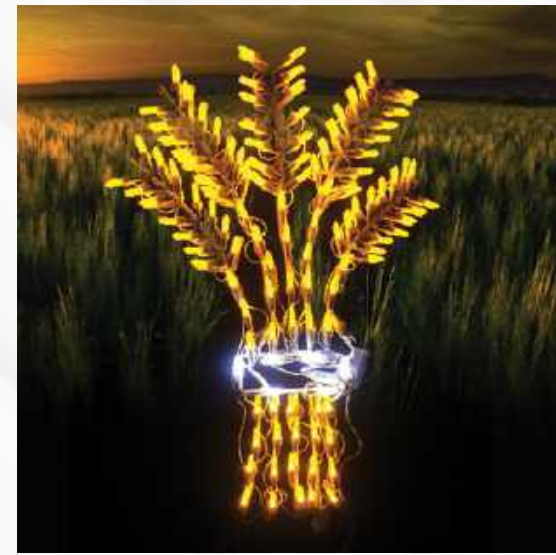

LED HARVEST WHEAT
The brilliant golden LED bulbs on our Harvest Wheat will cast a warm Autumn glow across your yard.
24" HEIGHT 112 LIGHTS
#66055