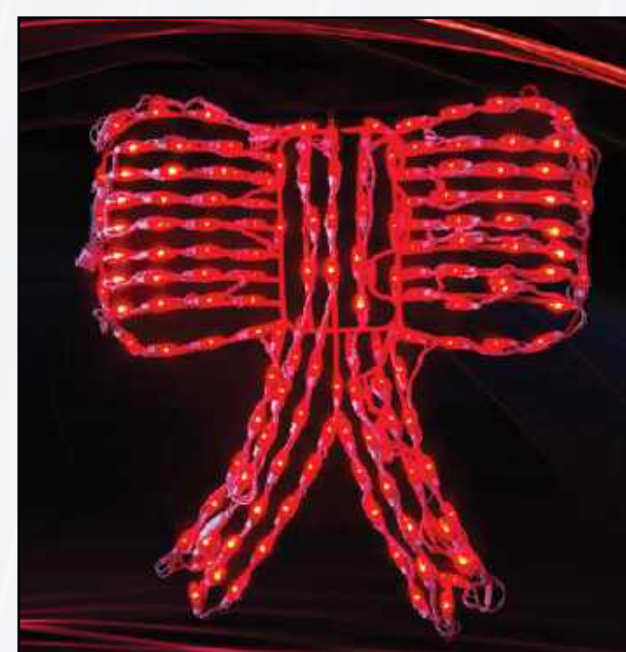

Get Together & Celebrate!

3D LED BOW
Bold and cheery, the 3D Bow is a great match for many of our Artisticsticks®. 25" HEIGHT 150 LIGHTS RED #62100