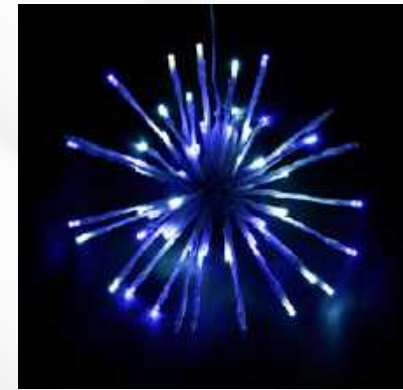

WHITE & BLUE #66398 PWBL