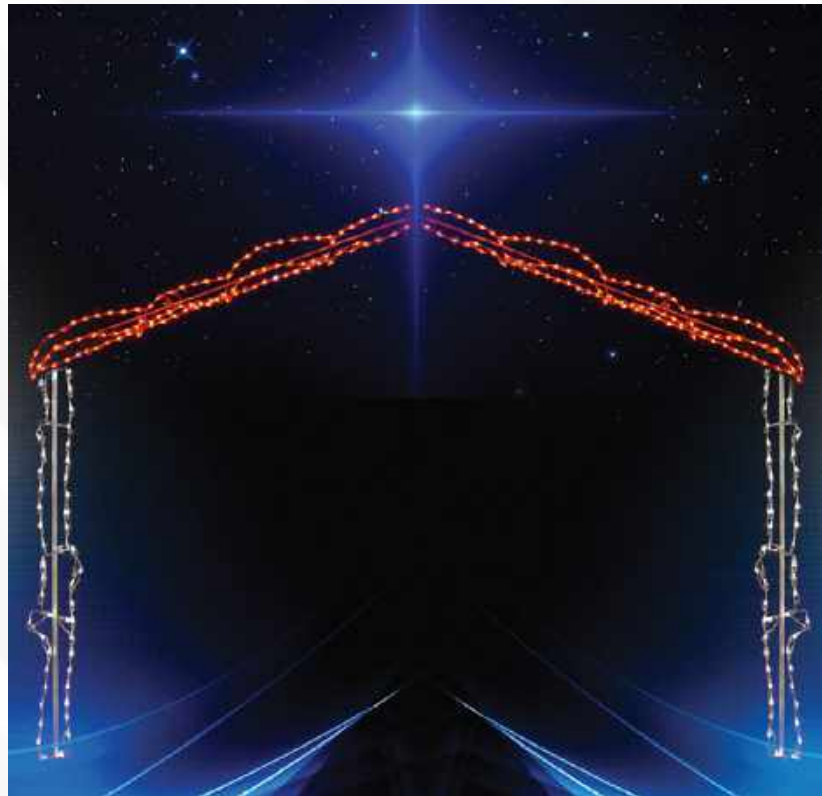

LED NATIVITY SCENE

A depiction in light of the birth of Jesus, the Holy Family can be combined with other decorations or take pride of place as a feature in your holiday decor.
 50" MAX HEIGHT 49" MAX WIDTH 421 BULBS
 #65997

LED KNEELING WISEMAN

A powerful companion to the Nativity Scene. The Kneeling Wiseman honors the baby Jesus.
 55" HEIGHT 38" WIDTH 150 LIGHTS
 #62213

LED WISEMAN on CAMEL

Astride his camel the Wiseman comes. This impressive piece stands nearly 10 feet tall!
 112" HEIGHT 442 LIGHTS
 #67921

LED WISEMAN

A stylish companion to the Nativity Scene. The Wiseman bears gifts for the baby Jesus.
 47" HEIGHT 44" WIDTH 250 LIGHTS
 #67922

LED NATIVITY STABLE

Shelter the baby Jesus, Joseph and Mary in this iconic hut. The completed piece is large enough to house the Joseph, Mary and Baby Jesus.
 96" HEIGHT 300 LIGHTS
 #67923