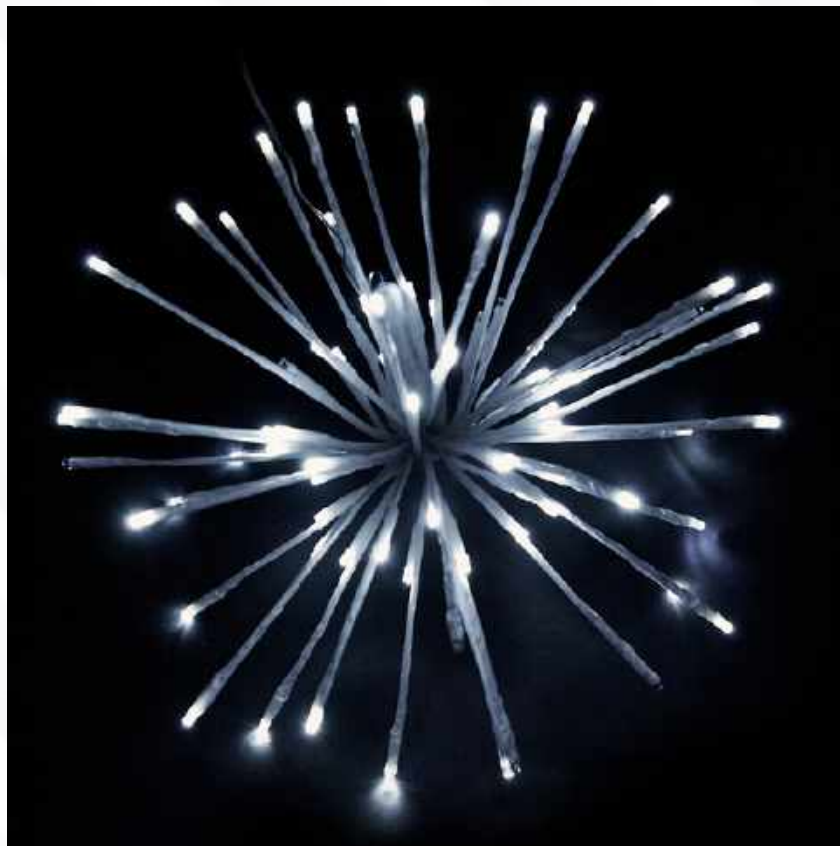

RED PURE WHITE #66401 PWRD

24" LED Spritzer

LED Spritzers are similar to our famous Sparklers, but with more flexible construction. This allows you more options when you decorate. They can be fanned out in an orb, laid flat, twisted, curled, whatever you like. And when you are done for the season, they collapse nice and neat for storage! Available in 4 sizes and a variety of colors options.

NOW IN COLOSSAL 32" DIAMETER!

Each 24" LED Spritzer contains 160 LED lights.

- Collapsible for easier storage
- Available in 10", 16", 24" and 32"
- Flexible construction allows for more decorating options
- Indoor/Outdoor Decor
- Versatile design allows you to use alone or combined with other décor