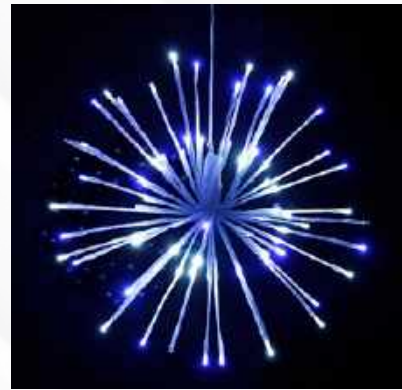

WHITE & BLUE #66400 PWPL