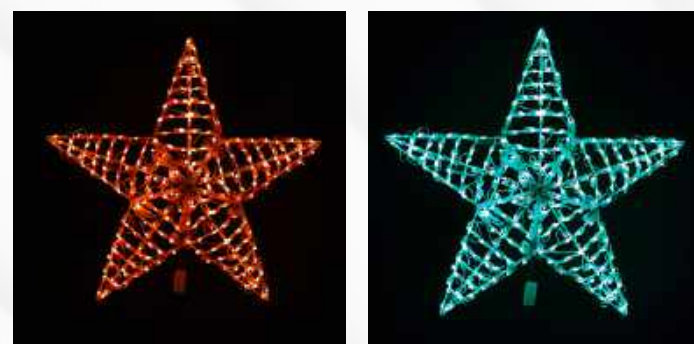

Say it with
RGB Tech

RGB 36" 3D FIVE POINT STAR
This is the Star you've been waiting for. Full color control in a simple to use remote. No Apps, No Hassle. This one has all the functions and features that you need, with eye-popping FX to boot!

36" HEIGHT 240 LIGHTS
#67929 RGB