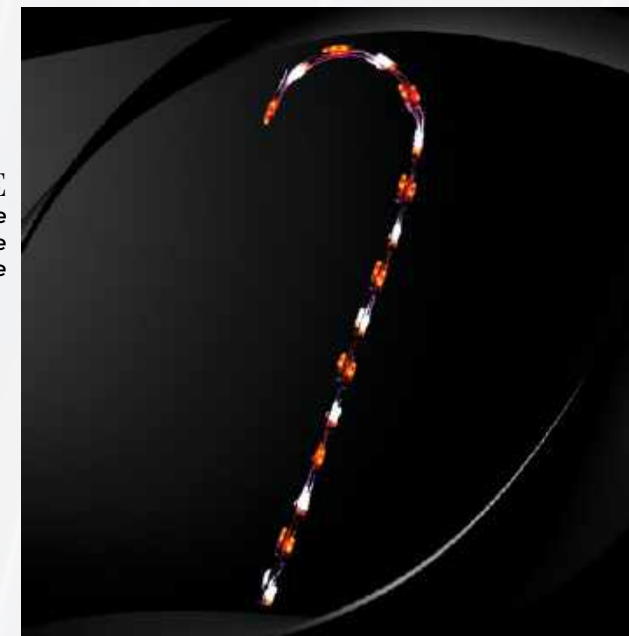

LED TOY SOLDIER

Particularly appealing to children, this toy soldier is an enchanting display on its own or as an integral part of a holiday lighting theme. 72" HEIGHT 26" WIDTH 167 LIGHTS #67935

LED ORNAMENT CLUSTER

The lighted ornament cluster provides a very eye catching display. Versatile design allows you to use with a yard stake or on a wall. 30" HEIGHT 25" WIDTH 250 LIGHTS #65989

LED TRUMPETING ANGEL

Announce the coming of the Christmas season with our lovely Trumpeting Angel. 36" HEIGHT 32" WIDTH 124 LIGHTS #62202

BATTERY OPERATED POLAR BEAR SKATING with ORNAMENTS ▶

Have some winter fun with one of our joyful Polar Bears. This fuzzy friend is on his way to you with a handful of ornaments and is wrapped up in LED bulbs. The water lights up too!

BATTERY OPERATED

39.5" HEIGHT 35" WIDTH # 66210

BATTERY OPERATED SKIING POLAR BEAR

Holiday fun will be there in a flash with our Skiing Polar Bear! Check out the fine detailing in his puffer jacket.

BATTERY OPERATED

39" HEIGHT 25" WIDTH #66212

BATTERY OPERATED POLAR BEAR THROWING SNOWBALLS

Watch out for this troublemaker. Expressive and ready for some icy holiday hijinx!

BATTERY OPERATED

39" HEIGHT 31" WIDTH #66209

LED SMALL TOY SOLDIER

The diminutive Toy Soldier is more than just a smaller version of the original He is loaded with LEDs and ready to stand guard.

37" HEIGHT 14" LENGTH 107 LIGHTS #62201

LED WAVING SNOWMAN

This expressive character is sure to bring a smile to your face and a hat full of compliments too.

35" HEIGHT 27" WIDTH 100LIGHTS #62208

Have Some Fun!

LED SINGLE BAR CANDY CANE

Try this slender Candy Cane in the window or tuck it into a potted plant. The red and white LEDs are sure to grab some attention.

42" HEIGHT 10" WIDTH 28 LIGHTS #62209