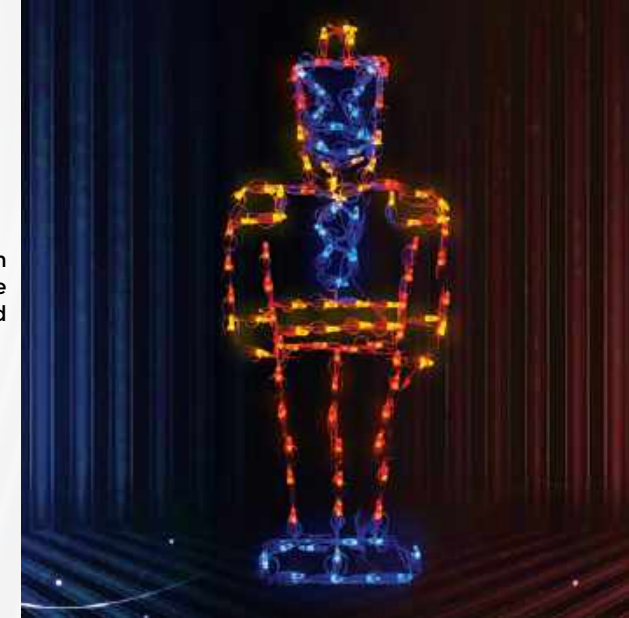

39" HEIGHT 25" WIDTH #66212

BATTERY OPERATED POLAR BEAR THROWING SNOWBALLS

Watch out for this troublemaker. Expressive and ready for some icy holiday hijinx!

BATTERY OPERATED

39" HEIGHT 31" WIDTH #66209

LED SMALL TOY SOLDIER

The diminutive Toy Soldier is more than just a smaller version of the original He is loaded with LEDs and ready to stand guard.

37" HEIGHT 14" LENGTH 107 LIGHTS #62201

LED WAVING SNOWMAN

This expressive character is sure to bring a smile to your face and a hat full of compliments too.