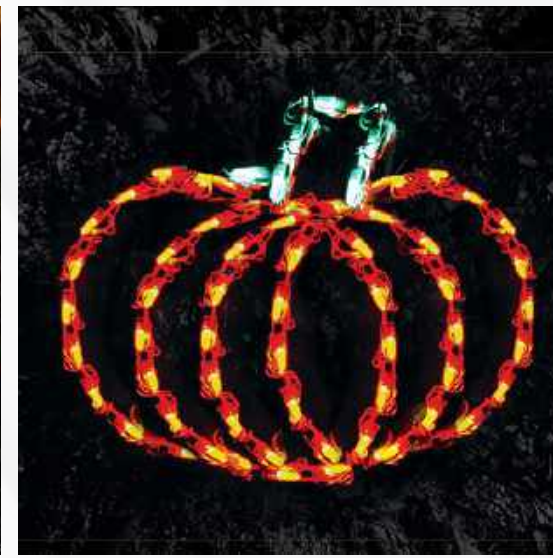

LED SMALL PUMPKINS

Our small pumpkins create the look of a classic pumpkin patch. With the flip of a switch, your yard will transform before your eyes. No watering necessary.
14" HEIGHT 105 TOTAL LIGHTS
#66031