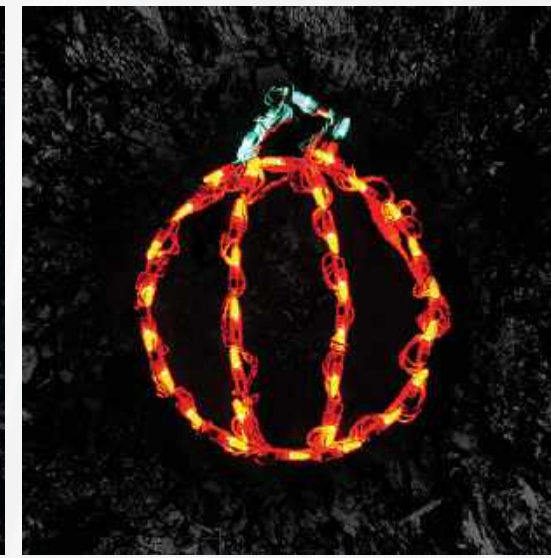

LED LITTLE PUMPKIN

The great pumpkin is here. Bigger and bolder, it makes a great addition to our small pumpkin set. Pairs up nicely with the mini as well!
14" HEIGHT 41 LIGHTS
#66300

LED MINI PUMPKIN

When you just want a little orange and green in your life, the Mini Pumpkin is for you. Stick a few in the bushes with some Purple LEDs!
10" HEIGHT
#66301