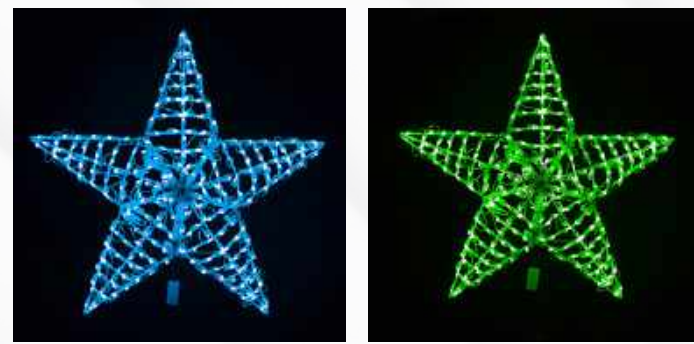

Say it with
RGB Tech

RGB 36" 3D FIVE POINT STAR
This is the Star you've been waiting for. Full color control in a simple to use remote. No Apps, No Hassle. This one has all the functions and features that you need, with eye-popping FX to boot!

36" HEIGHT 240 LIGHTS
#67929 RGB