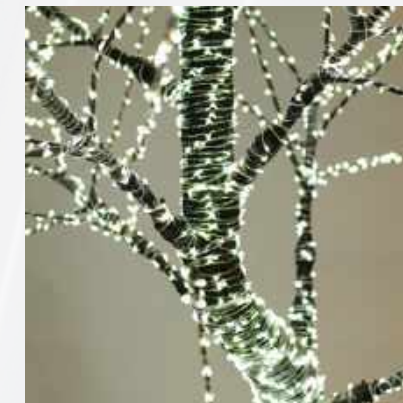

Copper String

STEP UP YOUR GAME!

6' LED COPPER STRING TREE
PURPLE 6'
#66128 PL

you will be amazed Copper String Trees

A radical variation on our Classic LED Cherry Blossom Trees, the Copper String Trees have replaced the blossoms with elegant Micro LEDs strung on insulated copper wire. The trunk and limbs are then hand wrapped with these sparkling light sets for a dramatic effect that can not be ignored! Available in 6' and 10' and a variety of colors and color combinations. Step up your game with a New Copper String Tree!

6' LED COPPER STRING TREE

PURE WHITE # 66128 PW	GREEN # 66128 GR
CLASSIC WHITE # 66128 CW	PURE WHITE + RED # 66128 PWRD
BLUE # 66128 BL	PURE WHITE + BLUE # 66128 CW
RED # 66128 RD	MULTI # 66128 BL

10' LED COPPER STRING TREE

PURE WHITE # 66129 PW	PURE WHITE + RED # 66129 PWRD
CLASSIC WHITE # 66129 CW	PURE WHITE + BLUE # 66129 CW
BLUE # 66129 BL	MULTI # 66129 BL
RED # 66129 RD