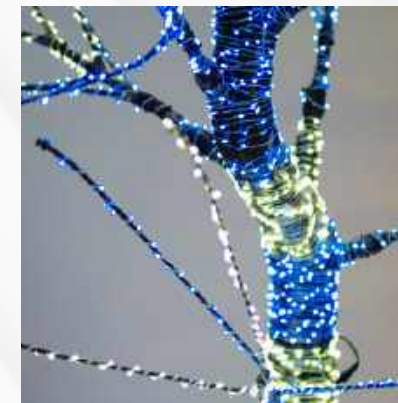

Copper String

STEP UP YOUR GAME!

6' LED COPPER STRING TREE
PURPLE 6'
#66128 PL

you will be amazed Copper String Trees

A radical variation on our Classic LED Cherry Blossom Trees, the Copper String Trees have replaced the blossoms with elegant Micro LEDs strung on insulated copper wire. The trunk and limbs are then hand wrapped with these sparkling light sets for a dramatic effect that can not be ignored! Available in 6' and 10' and a variety of colors and color combinations. Step up your game with a New Copper String Tree!

6' LED COPPER STRING TREE

PURE WHITE # 66128 PW	GREEN # 66128 GR
CLASSIC WHITE # 66128 CW	PURE WHITE + RED # 66128 PWRD
BLUE # 66128 BL	PURE WHITE + BLUE # 66128 CW
RED # 66128 RD	MULTI # 66128 BL

10' LED COPPER STRING TREE

PURE WHITE # 66129 PW	PURE WHITE + RED # 66129 PWRD
CLASSIC WHITE # 66129 CW	PURE WHITE + BLUE # 66129 CW
BLUE # 66129 BL	MULTI # 66129 BL
RED # 66129 RD