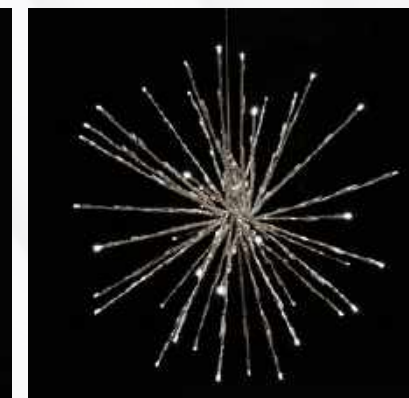

**MOTION 24" SPRITZER
SILVER BASE with
PURE WHITE**
Silver Base with animated Pure White
Bulbs.
24" DIAMETER
#68402 PW