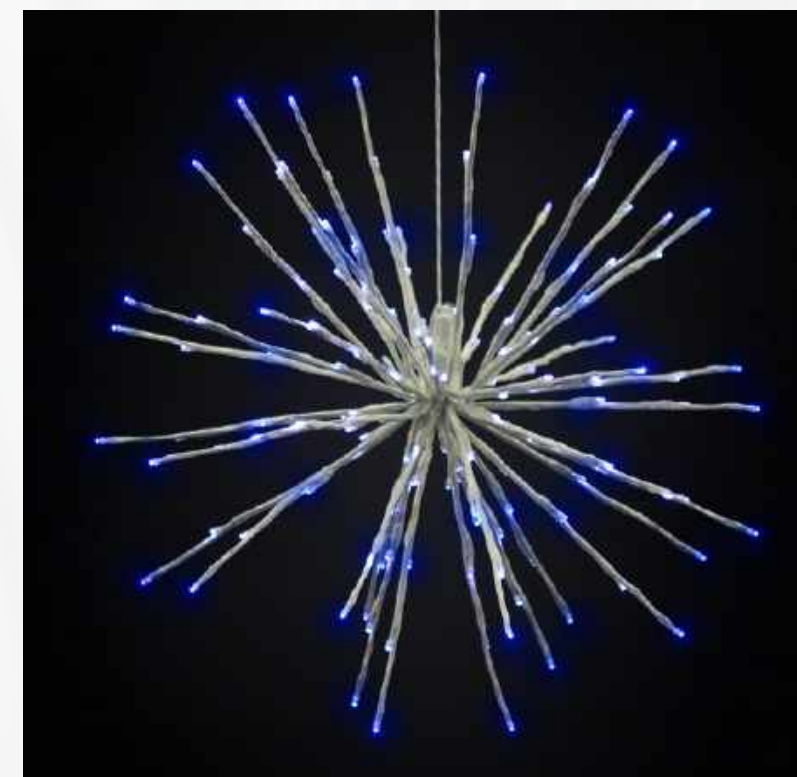

MOTION 24" SPRITZER BLUE & PURE WHITE
5 Functions. Controller Included. Easy to set up and install.
24" DIAMETER
#68402 PWBL