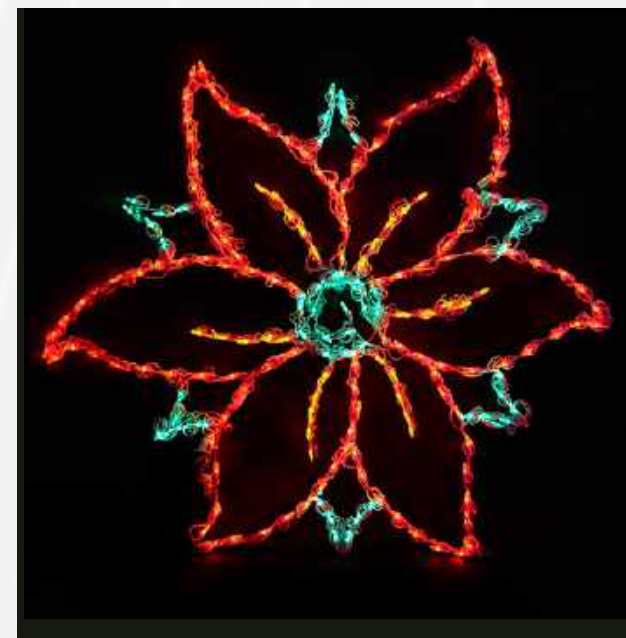

3D LED BOW
Bold and cheery, the 3D Bow is a great match for many of our Artisticsticks®. 25" HEIGHT 150 LIGHTS GREEN #62101

ELF PLAYING VIOLIN
There's no fiddling around with our Elf Playing Violin. 40" HEIGHT 24 LIGHTS #65952

ELF PLAYING DRUM
Let your Christmas display march to its own beat with our Elf Playing Drum. 40" HEIGHT 24 LIGHTS #65953

ELF PLAYING HORN
Our Elf playing horn will blow you away! Get the whole band together and pair with our Elf Playing Violin and Elf Playing Drum. 40" HEIGHT 24 LIGHTS #65951

LED SMALL POINSETTIA
The perfect size to most anywhere, the small lighted Poinsettia is fabulous when hanging with other décor or adorning trees and shrubs. 32" HEIGHT 32" WIDTH 82 LIGHTS #65991

NORTH POLE SIGNPOST
Our molded North Pole Signpost is clever and the integrated LEDs will help light the way to a Merry Christmas. 61" HEIGHT #66953

LED LARGE POINSETTIA
At 48" in diameter, the Large Poinsettia will be attractive in almost any lighting display and will draw compliments and your eye. 48" HEIGHT 48" WIDTH 134 LIGHTS #65990

Get Together & Celebrate!