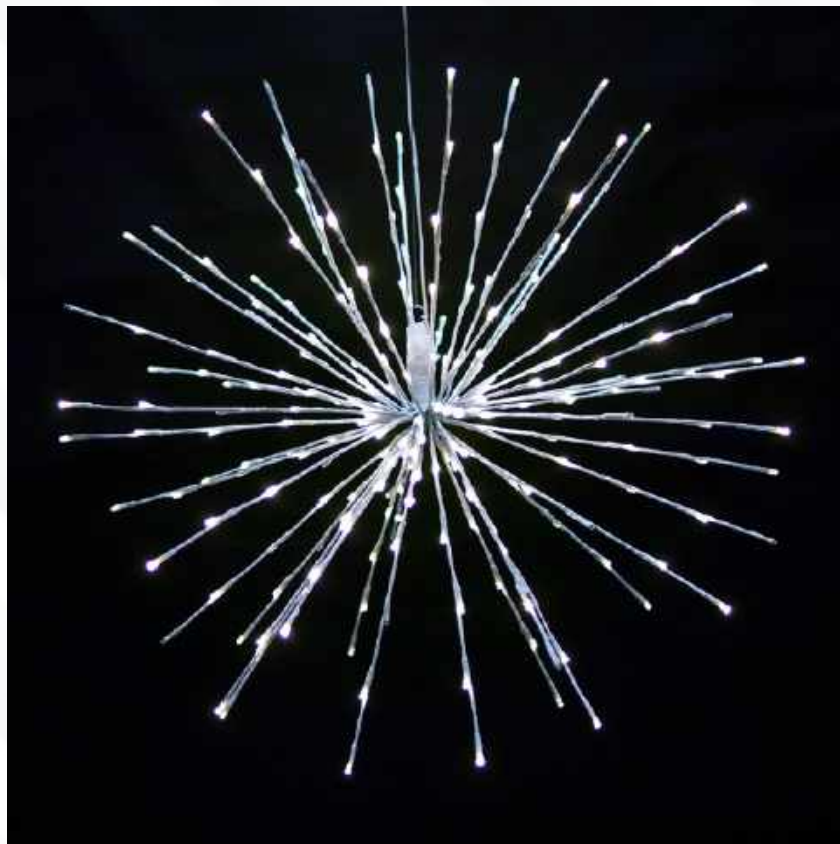

PURE WHITE #66403 PW