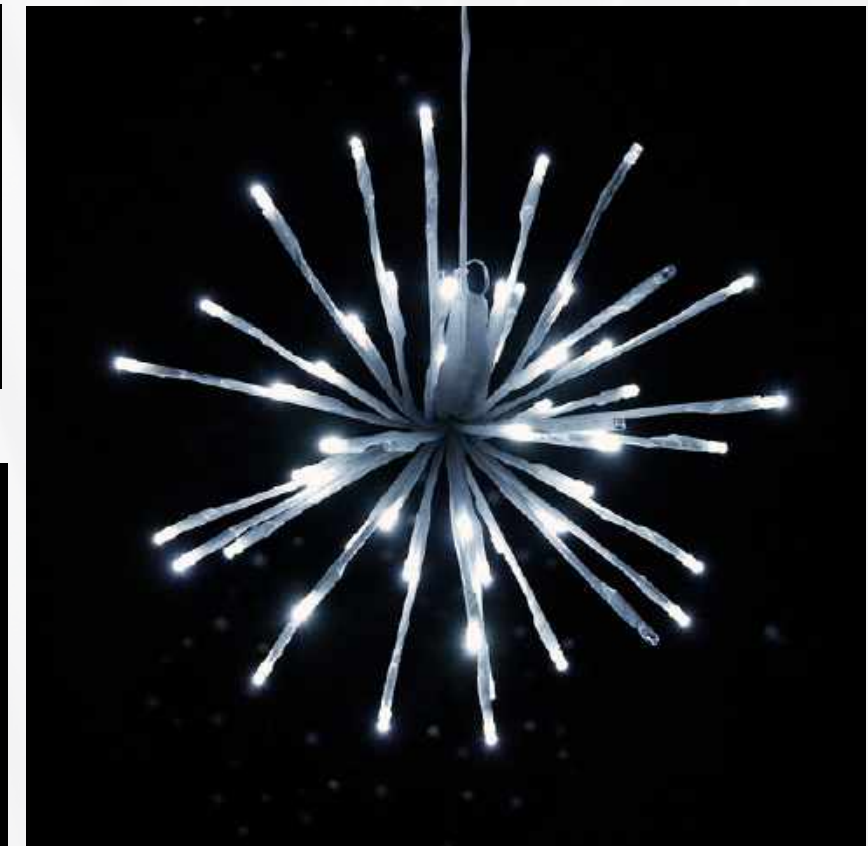

NOW IN COLOSSAL 32" DIAMETER!

Each 24" LED Spritzer contains 160 LED lights.

- Collapsible for easier storage
- Available in 10", 16", 24" and 32"
- Flexible construction allows for more decorating options
- Indoor/Outdoor Decor
- Versatile design allows you to use alone or combined with other décor

RED #66398 RD

PURE WHITE #66398 PW

16" LED Spritzer

LED Spritzers are similar to our famous Sparklers, but with more flexible construction. This allows you more options when you decorate. They can be fanned out in an orb, laid flat, twisted, curled, whatever you like. And when you are done for the season, they collapse nice and neat for storage! Available in 4 sizes and a variety of colors options.