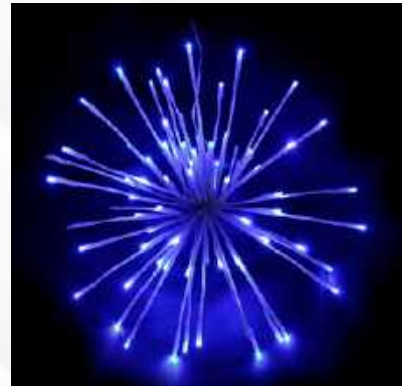

BLUE #66400 BL