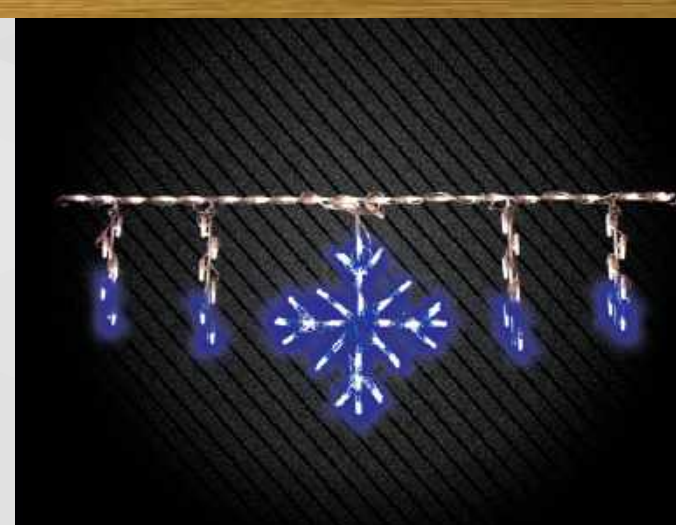

The Classic Chilled Out

ARTISTICKS®

Artisticks® is our premium holiday decorating system. Artisticks® are designed to light up the roofline of your home or business with style and ease. The patented ratcheting gear can match any roof pitch. Bring beauty, light, and holiday spirit to your home or business. Artisticks® offer you style and durability for years to come.

ARTISTICKS® ARE PACKED IN SETS OF 2
48" LENGTH 96" TOTAL COVERAGE

DIY MOUNTING HARDWARE AND SPARE BULBS INCLUDED

LED Pure White & Blue IceFlurry Artisticks®

#62109 PWB

Artisticks® is our premium holiday decorating system. Artisticks® are designed to light up the roofline of your home or business with style and ease. The Holidynamics® ratcheting gear can match any roof pitch. The perfect combination of traditional and modern design, the Blue Ice Flurry Artisticks® will offer you the style you love with the added flair of brilliant blue!

Holidynamics LED lightsets use Patented Technology. They are water resistant, even in extreme wet weather conditions. Unlike typical LED lightsets you can replace faulty or damaged bulbs giving you a longer lasting lightset.

Commercial-grade lighting system that has a high-end look and feel, yet simple to install
Weather resistant powder-coated frame
Attractive design that will set your house above the average