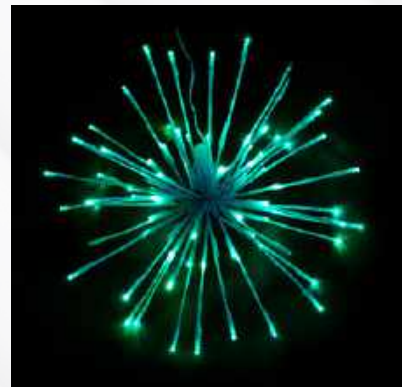

RED #66398 RD

PURE WHITE #66398 PW

16" LED Spritzer

LED Spritzers are similar to our famous Sparklers, but with more flexible construction. This allows you more options when you decorate. They can be fanned out in an orb, laid flat, twisted, curled, whatever you like. And when you are done for the season, they collapse nice and neat for storage! Available in 4 sizes and a variety of colors options.

NOW IN COLOSSAL 32" DIAMETER!

Each 16" LED Spritzer contains 80 LED lights.

- Collapsible for easier storage
- Available in 10", 16", 24" and 32"
- Flexible construction allows for more decorating options
- Indoor/Outdoor Decor
- Versatile design allows you to use alone or combined with other décor