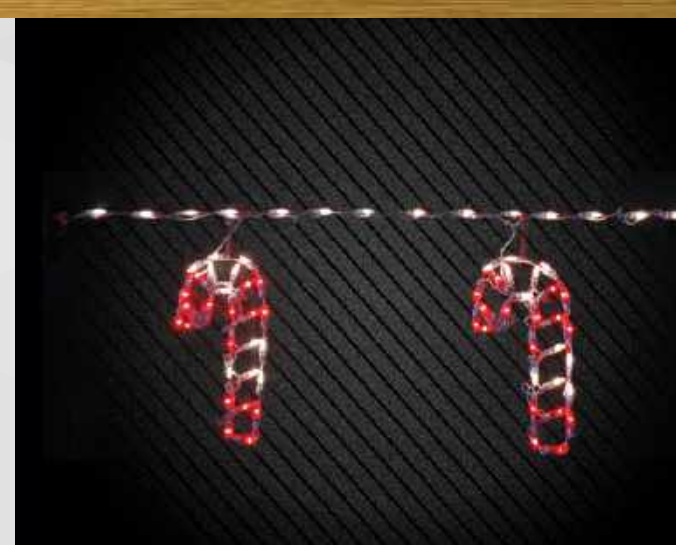

A Holiday **TREAT**

LED Candy Cane Artisticks®

#62106

Artisticks® is our premium holiday decorating system. Artisticks® are designed to light up the roofline of your home or business with style and ease. The Holidynamics® ratcheting gear can match any roof pitch. Unique among the Artisticks® family, the Candy Cane Artisticks® are extremely versatile. An attractive and fun design, these are already proving to be a popular choice. Match with our other Candy Cane décor.

Commercial-grade lighting system that has a high-end look and feel, yet simple to install
Weather resistant powder-coated frame
Attractive design that will set your house above the average

Holidynamics LED lightsets use... They are water resistant, even in extreme wet weather conditions. Holidynamics LED lightsets you can replace faulty or damaged bulbs giving you a...