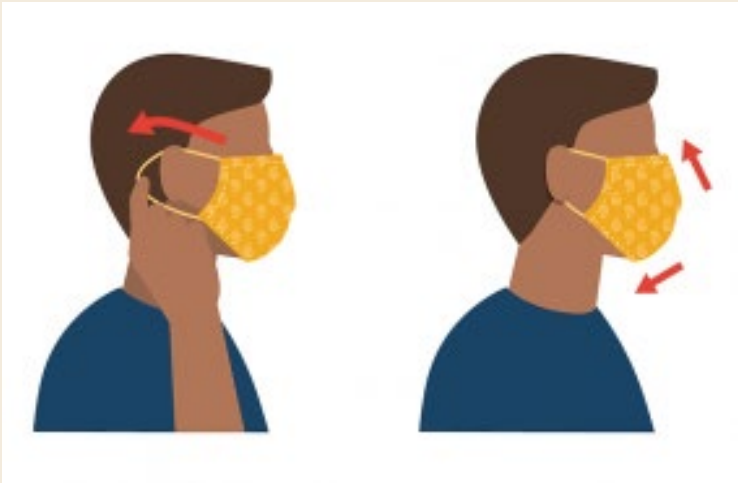

# Usage Guidelines on Required Face Covers

*Rev. July 2, 2020*

**ST. CATHERINE  
OF ALEXANDRIA**

Guidelines provided by:

# Help Us Stop the Spread

Please remember to wear a  
**Required Face Cover** or  
**Face Shield** at **all times**  
while in the church.

ST. CATHERINE  
OF ALEXANDRIA

# Face Cover Tips to further Fight the Virus

1. Wash your hands before putting on your face covering.

2. Put it over your nose and mouth and secure it under your chin.

3. Try to fit it snugly against the sides of your face.