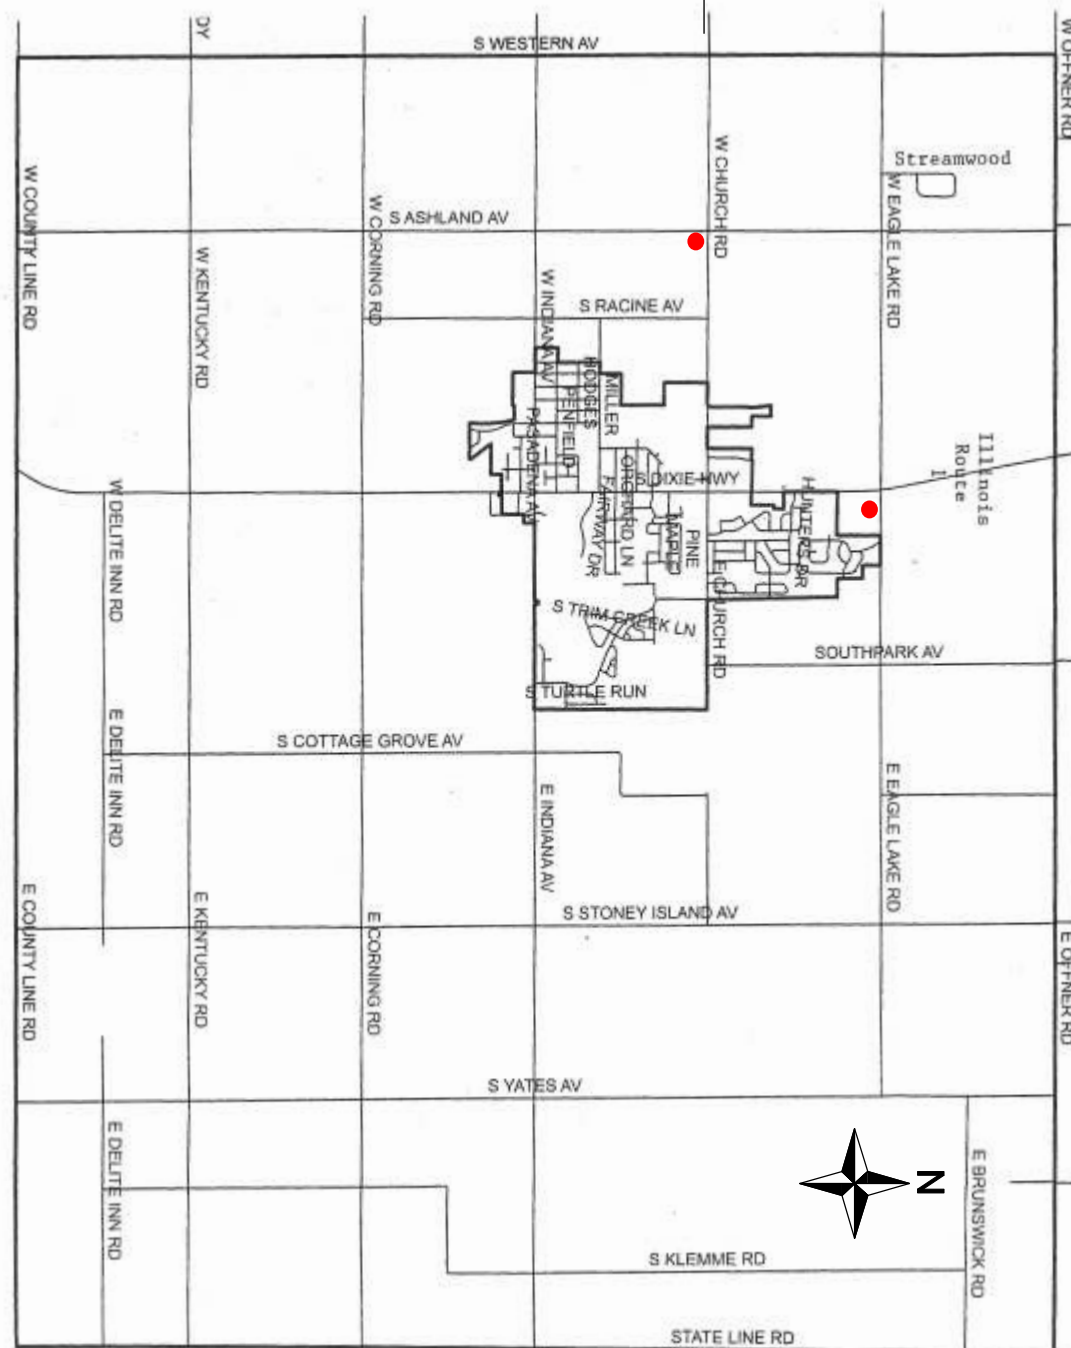

Washington Township
315 W Eagle Lake Rd
1533 w church Rd
4206 W Church Rd

S Crawford Ave.

S. Kedzie Ave.

Beecher

Chamber
of
Commerce

2021 GARAGE SALE DAYS

www.BeecherChamber.org/Garage-Sale-Days

**THURSDAY, FRIDAY & SATURDAY
(JUNE 17, 18 & 19)**

Community Wide Garage Sales
8:30 AM - 5:30 PM