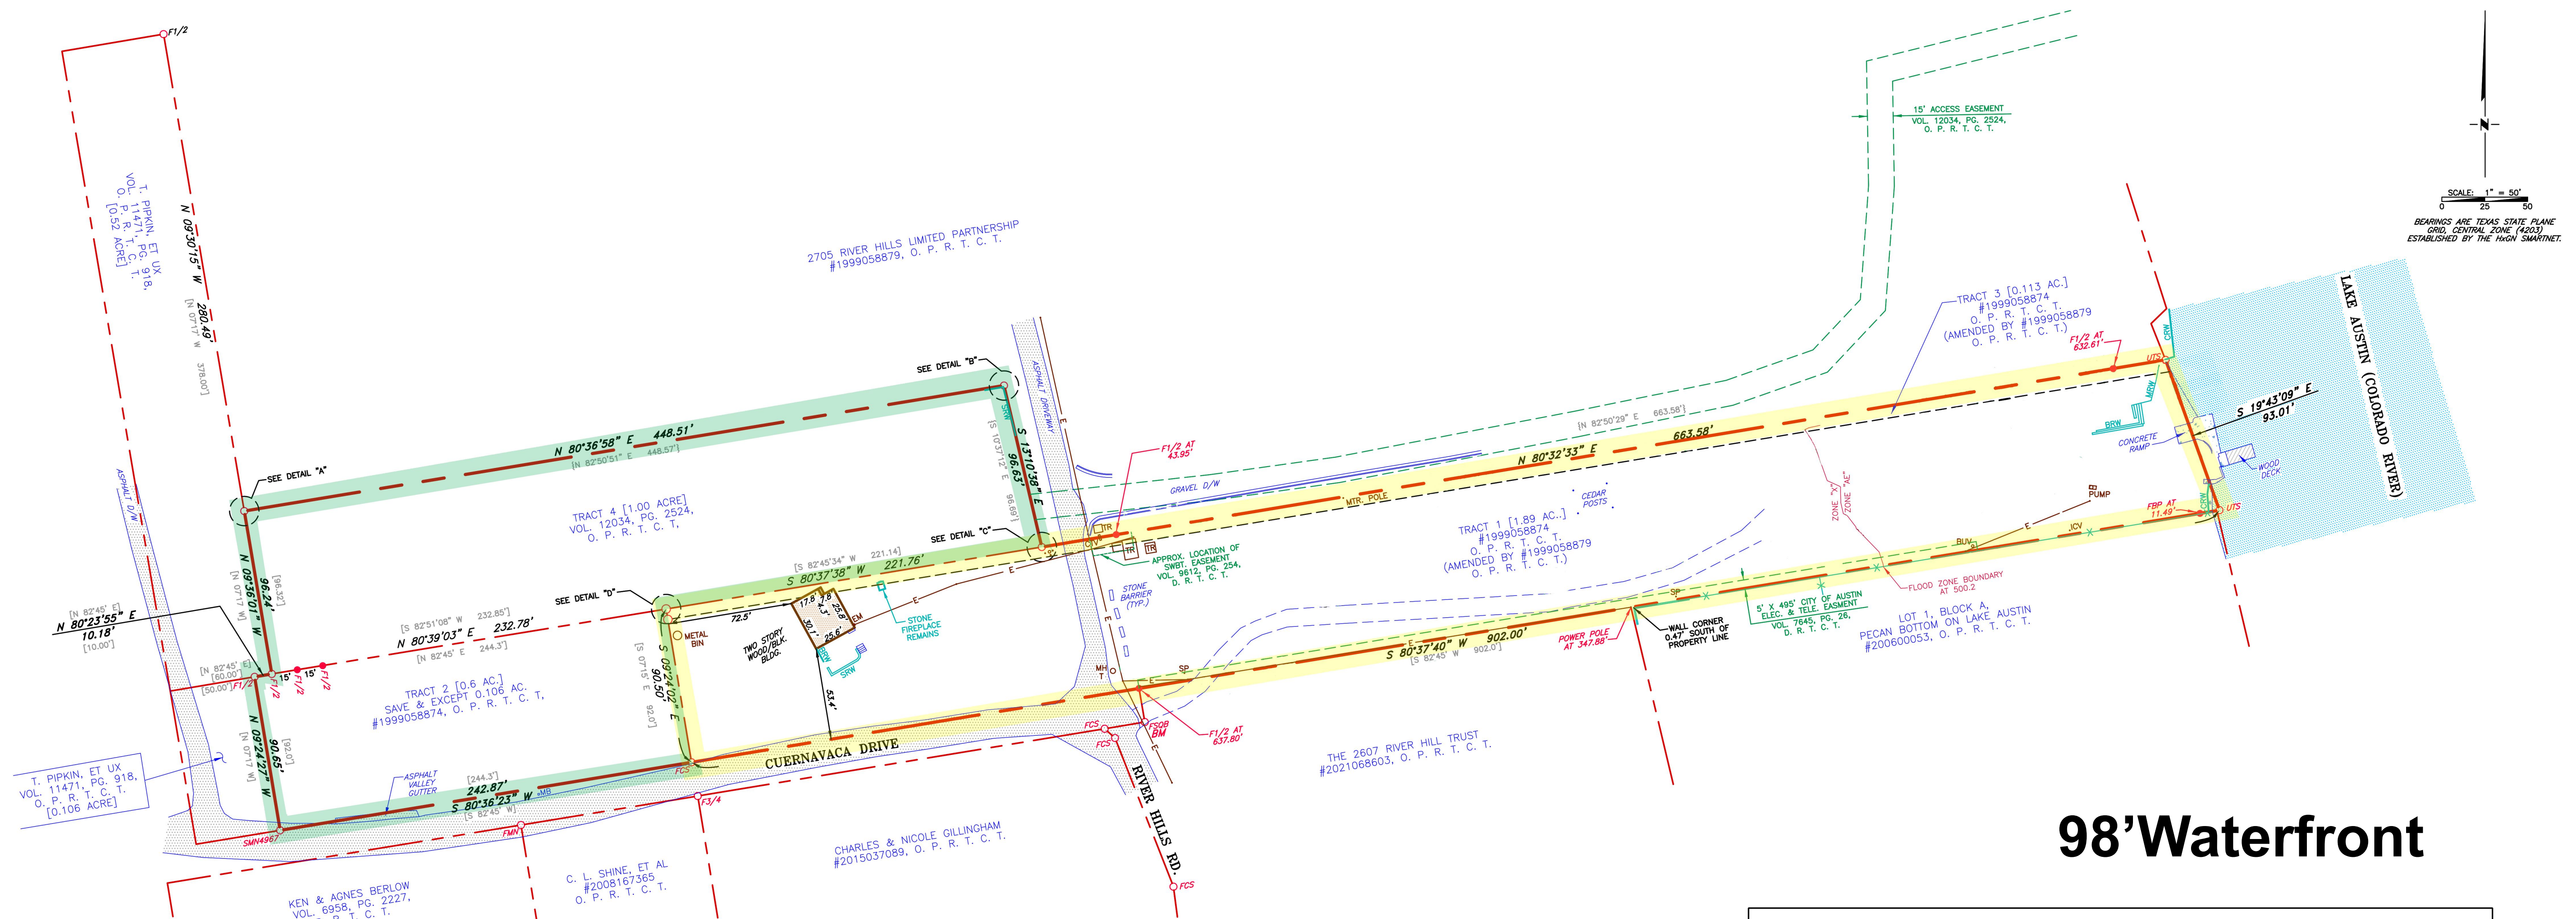

2701 River Hills Road

98' Waterfront

LEGEND

- 1.9 +/- ACRE WATERFRONT
- 1.5 +/- ACRE ADJACENT