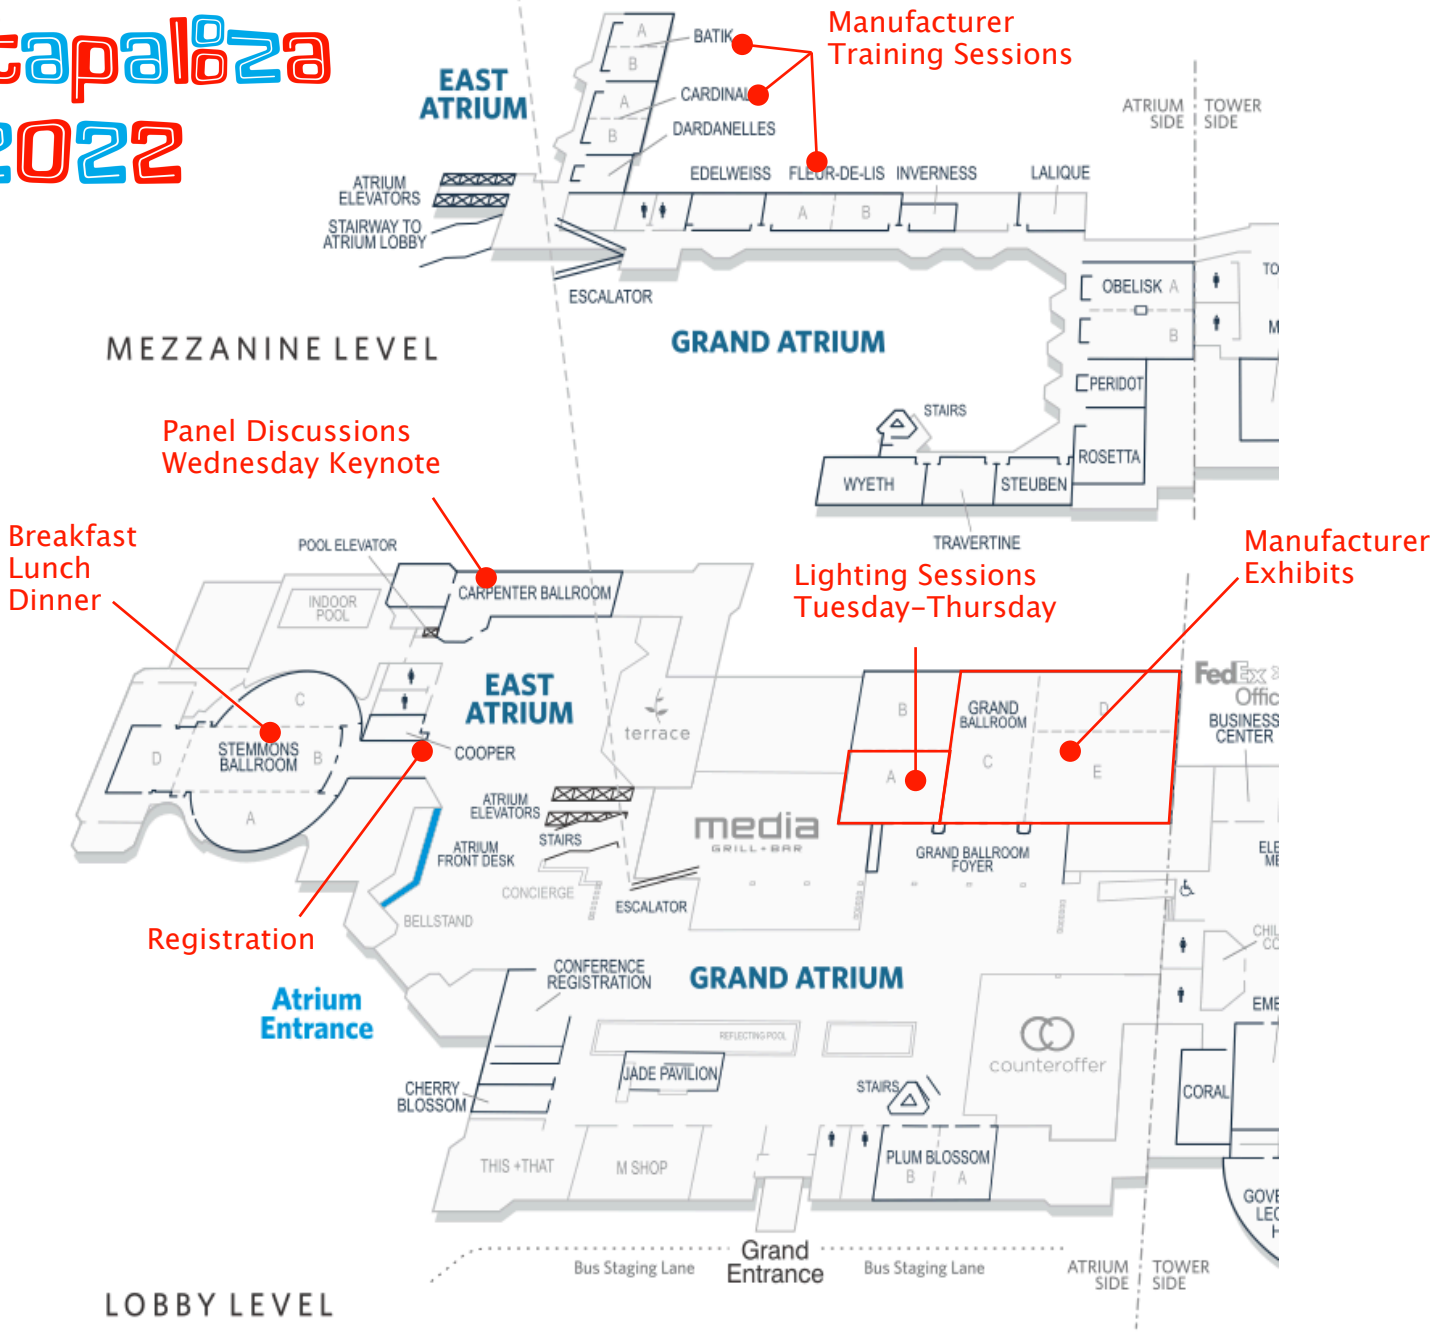

Lightpalaza 2022

Dallas Hilton Anatole - February 22-24, 2022