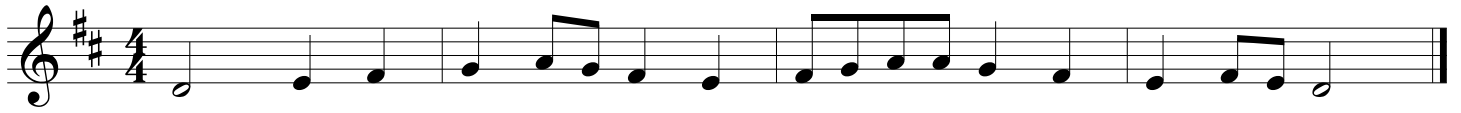

GMEA All State Chorus Sight Reading

Middle School Alto

2007-08