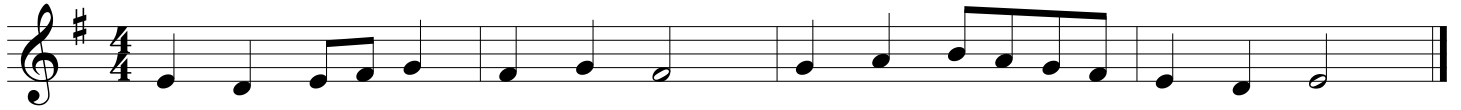

GMEA All State Chorus Sight Reading

Middle School Alto

2007-08