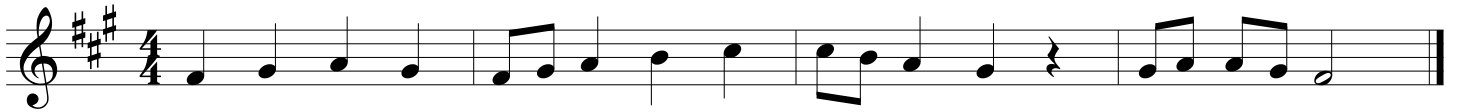

GMEA All State Chorus Sight Reading

Middle School Alto

2016-17