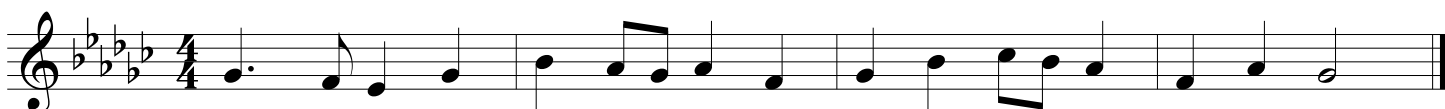

GMEA All State Chorus Sight Reading

Middle School Alto

2004-05