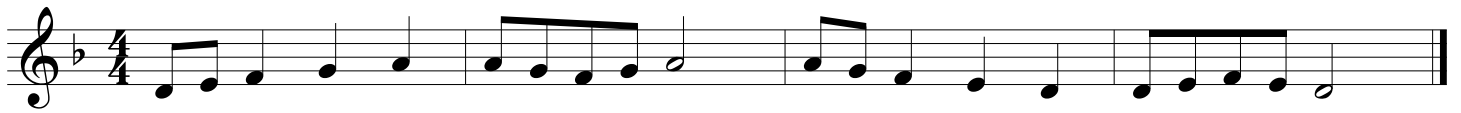

GMEA All State Chorus Sight Reading

Middle School Alto

2007-08

2008-09

2009-10