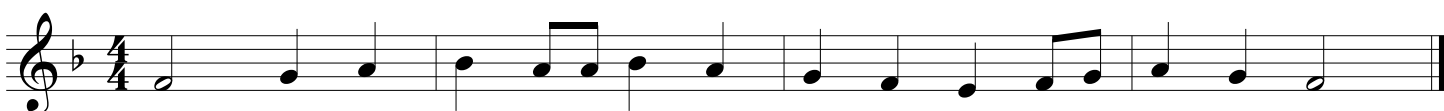

GMEA All State Chorus Sight Reading

Middle School Alto

2001-02

2002-03

2003-04