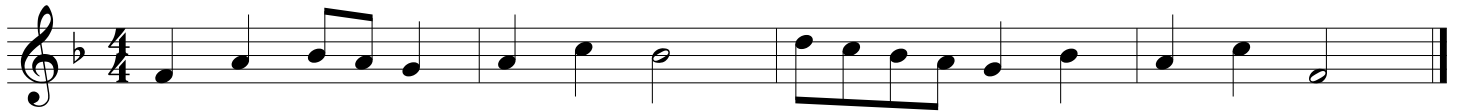

GMEA All State Chorus Sight Reading

Middle School Alto

2007-08