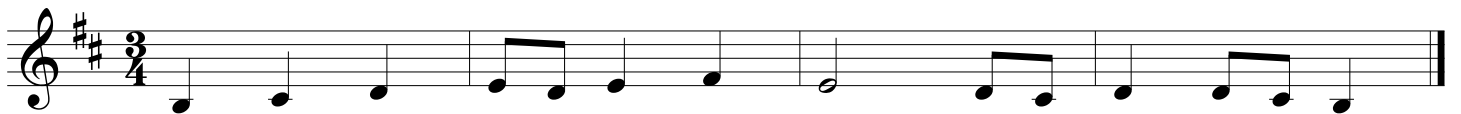

GMEA All State Chorus Sight Reading

Middle School Alto

2007-08

2008-09

2009-10