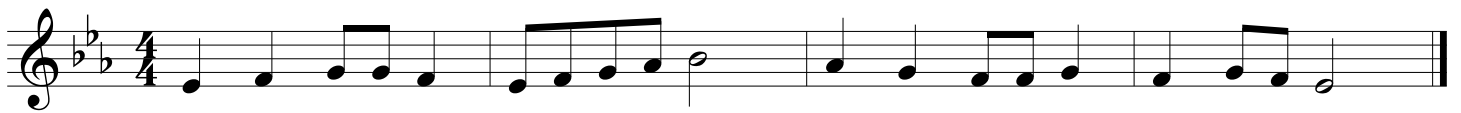

GMEA All State Chorus Sight Reading

Middle School Alto

2007-08

2008-09

2009-10