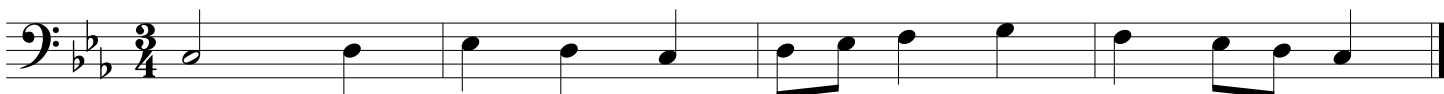

GMEA All State Chorus Sight Reading

Middle School Bass

2001-02