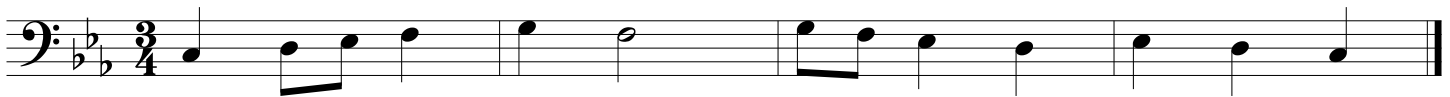

Middle School Bass

2010-11

2011-12

2012-13

GMEA All State Chorus Sight Reading

Middle School Bass

2013-14

Three staves of musical notation for the 2013-14 sight reading. The first two staves are in the key of D major (one sharp) and 4/4 time. The third staff is in the key of B minor (two flats) and 4/4 time. Each staff contains four measures of music.

2014-15

Three staves of musical notation for the 2014-15 sight reading. The first staff is in the key of D major (one sharp) and 4/4 time. The second and third staves are in the key of B minor (two flats) and 4/4 time. Each staff contains four measures of music.

2015-16

Three staves of musical notation for the 2015-16 sight reading. The first two staves are in the key of D major (one sharp) and 4/4 time. The third staff is in the key of B minor (two flats) and 4/4 time. Each staff contains four measures of music.