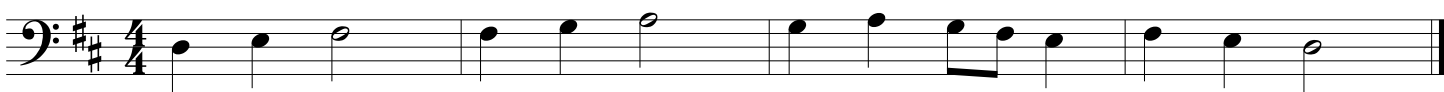

GMEA All State Chorus Sight Reading

Middle School Bass

2001-02

2002-03

2003-04