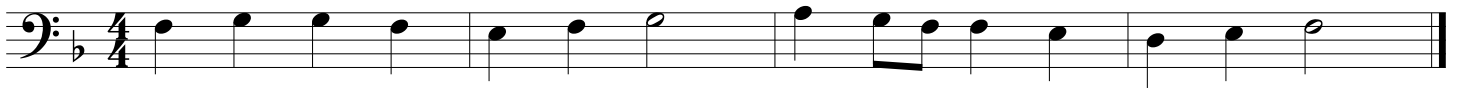

GMEA All State Chorus Sight Reading

Middle School Bass

2004-05

2005-06

2006-07