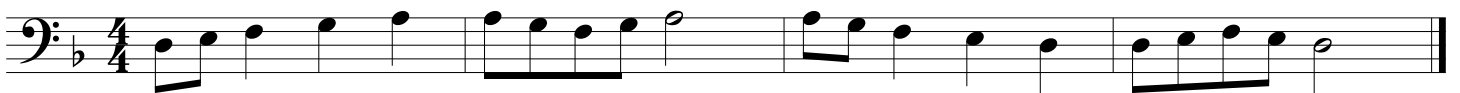

GMEA All State Chorus Sight Reading

Middle School Bass

2007-08

2008-09

2009-10