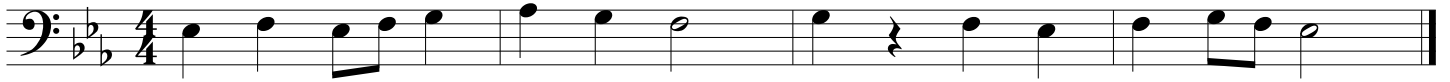

Middle School Bass

2010-11

2011-12

2012-13

GMEA All State Chorus Sight Reading

Middle School Bass

2013-14

Three staves of musical notation for the 2013-14 sight reading. The first two staves are in the key of D major (one sharp) and 4/4 time. The third staff is in the key of B minor (two flats) and 4/4 time. Each staff contains four measures of music.

2014-15

Three staves of musical notation for the 2014-15 sight reading. The first staff is in the key of D major (one sharp) and 4/4 time. The second and third staves are in the key of B minor (two flats) and 4/4 time. Each staff contains four measures of music.

2015-16

Three staves of musical notation for the 2015-16 sight reading. The first two staves are in the key of D major (one sharp) and 4/4 time. The third staff is in the key of B minor (two flats) and 4/4 time. Each staff contains four measures of music.