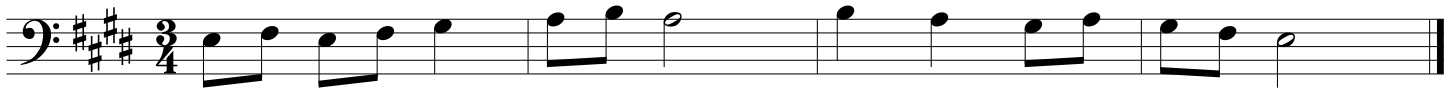

Middle School Bass

2010-11

2011-12

2012-13

GMEA All State Chorus Sight Reading

Middle School Bass

2013-14

Three staves of musical notation for the 2013-14 sight reading. The first two staves are in the key of D major (one sharp) and 4/4 time. The third staff is in the key of B minor (two flats) and 4/4 time. Each staff contains four measures of music.

2014-15

Three staves of musical notation for the 2014-15 sight reading. The first staff is in the key of D major (one sharp) and 4/4 time. The second and third staves are in the key of B minor (two flats) and 4/4 time. Each staff contains four measures of music.

2015-16

Three staves of musical notation for the 2015-16 sight reading. The first two staves are in the key of D major (one sharp) and 4/4 time. The third staff is in the key of B minor (two flats) and 4/4 time. Each staff contains four measures of music.