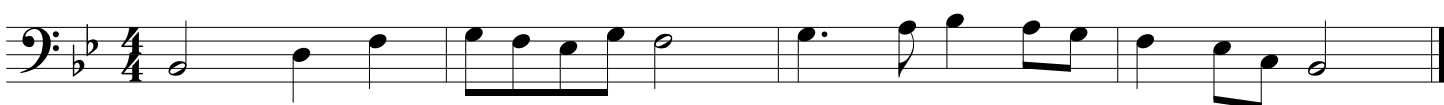

GMEA All State Chorus Sight Reading

Middle School Bass

2001-02