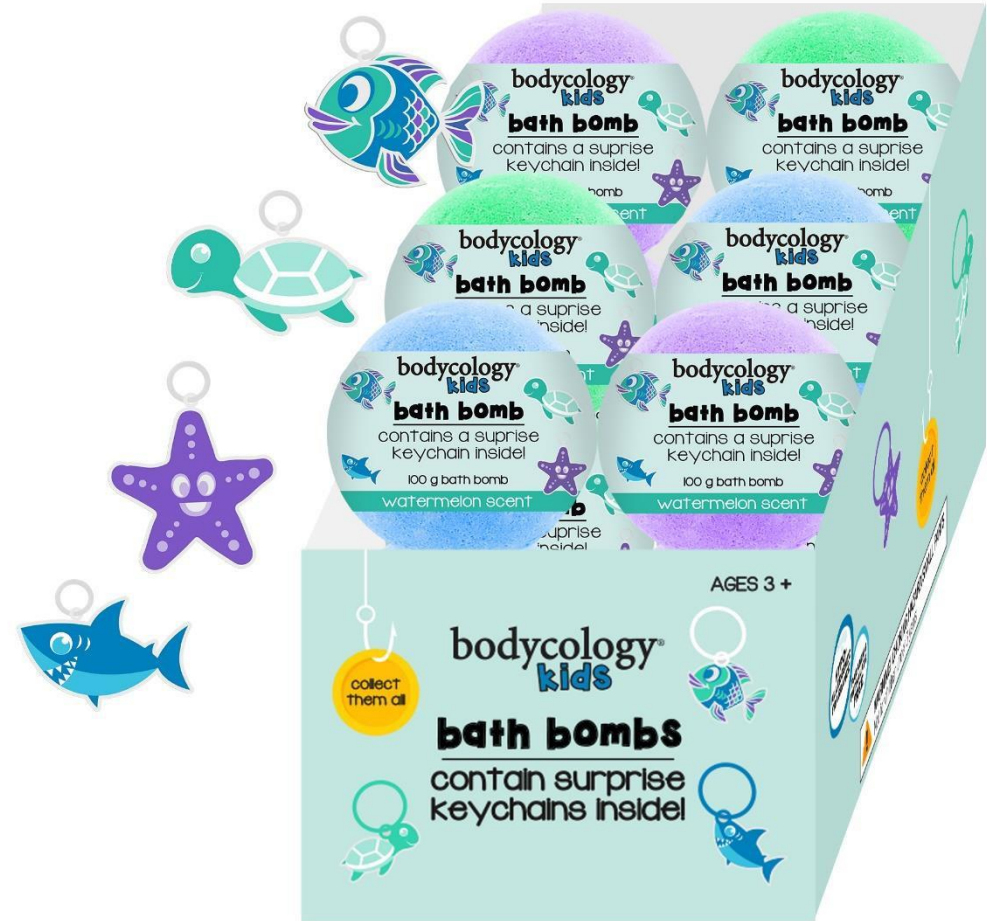

Item	UPC	Inner GTIN	Case GTIN	Packout	
	Surprise Inside 100g Bath Bombs	103959- 24/12PK	885645039598	10885645039595	20885645039592	12/24