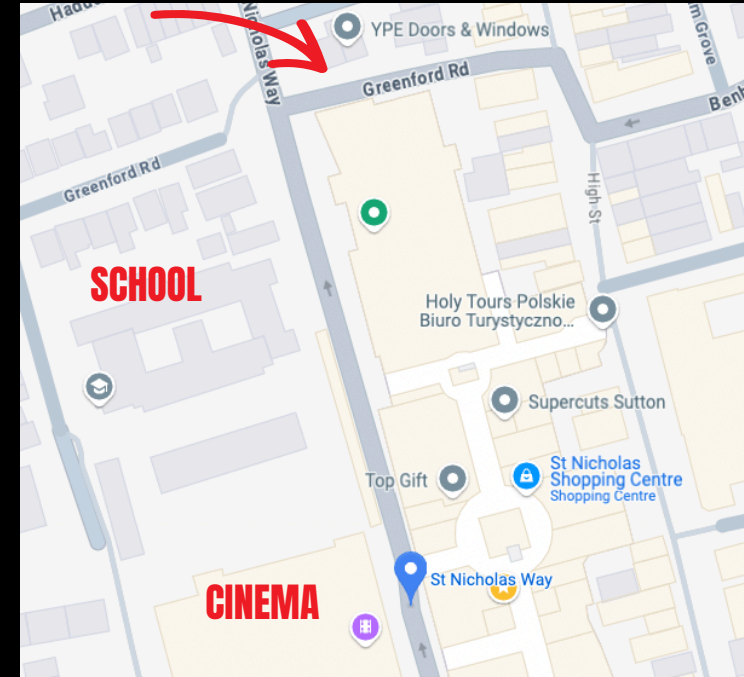

SUTTON COMMUNITY DANCE (SCD) deliveries - UPPER FLOOR

There are various customer entrances to the St Nicholas centre but any deliveries and contractors should use the basement entry, described here.

1. Take the **first right available after passing OMNIPLEX CINEMA** on St Nicholas Way. This right is only for deliveries and brings you to the security control barrier.
2. Buzz security at the barrier and tell them you are delivering to SCD.
3. Enter the basement and park at or as close to **bay 7** as possible - this is on the right side.
4. This brings you to **core 5** and this lift takes you to SCD's upper floor on **level 3**, just 5 metres to the left of the lift exit.

*There is very limited phone reception in the basement so if you need any info please call before heading down the driveway if needed.

SUTTON
COMMUNITY
DANCE

CONTACT US: E: INFO@SCD.ORG.UK W: WWW.SCD.ORG.UK T: 07709 884738