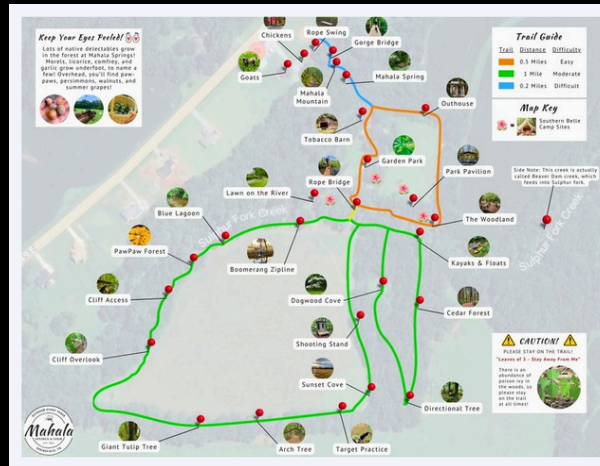

Discover the Beauty of

Mahala SPRINGS & FARM