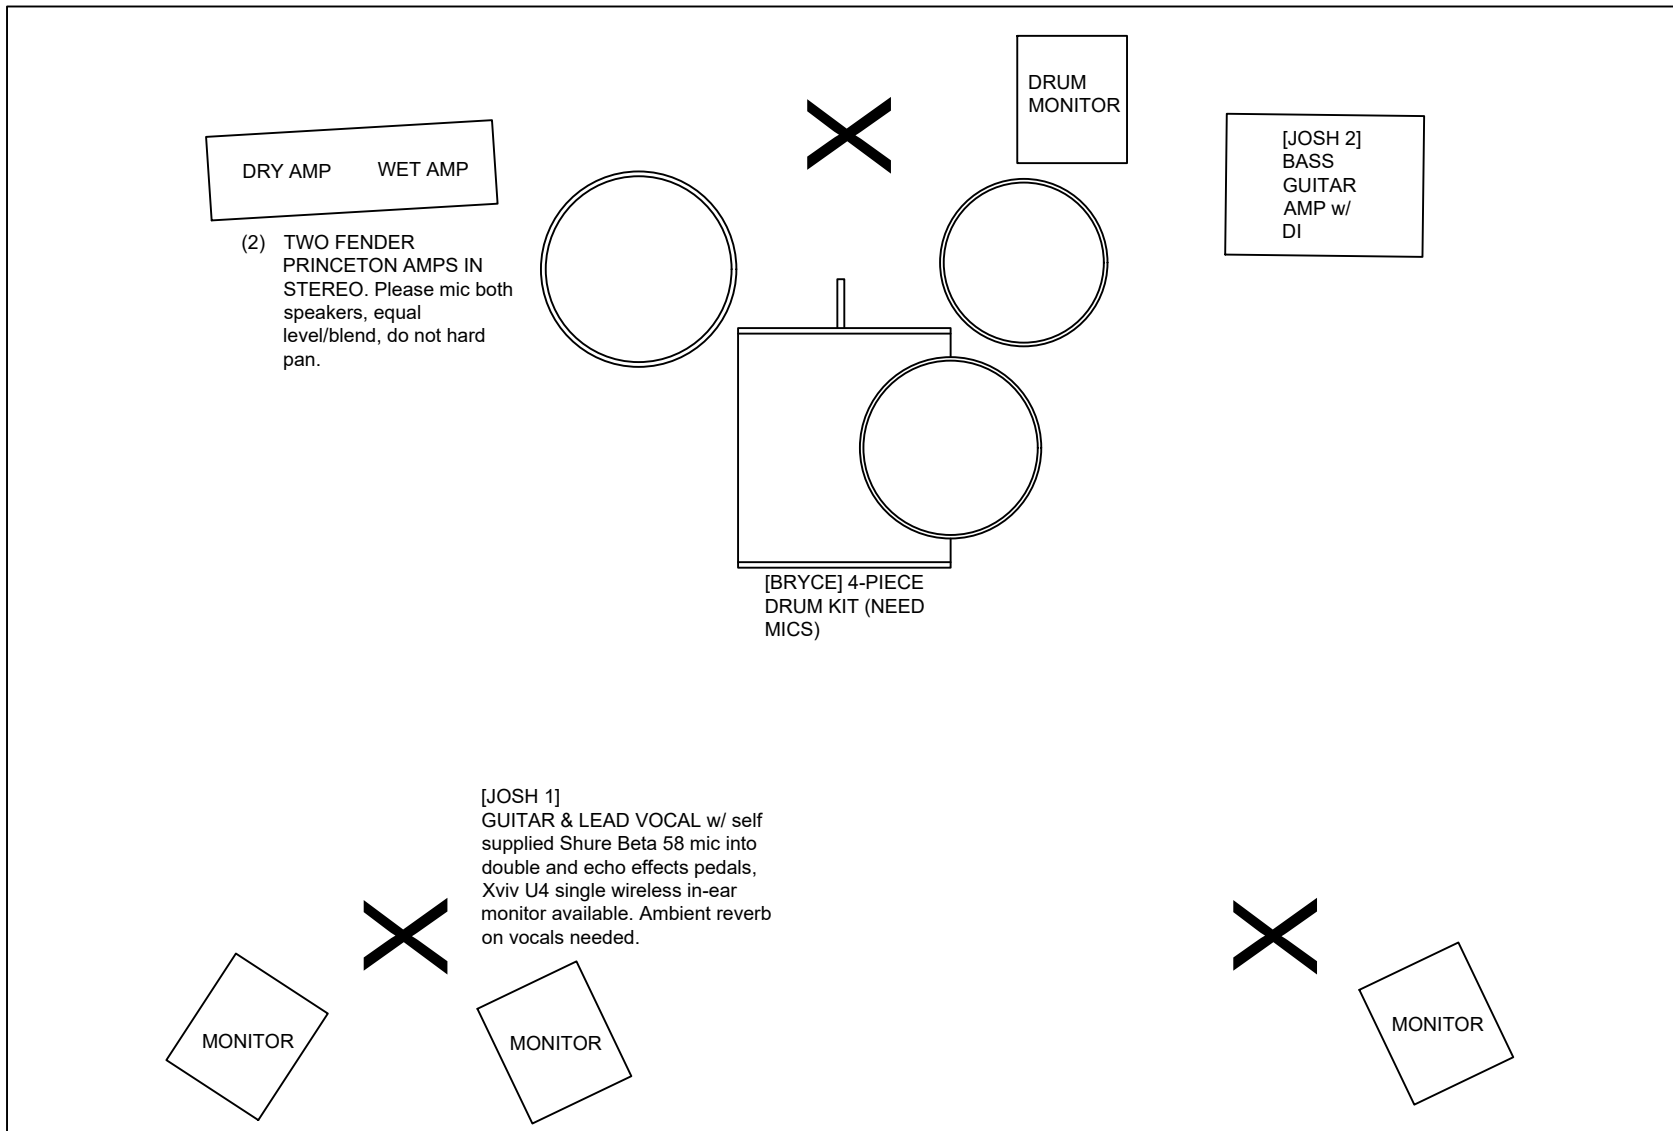

WAVES CRASHING STAGE PLOT

OTHER TECH REQUIREMENTS IF APPLICABLE:

- Softer vocalist, loud instruments, be mindful of gain/feedback if possible.
- Lighting (low, darker mood/vibe)
- Fog (if available)

- contact: wavescrashingmusic@gmail.com
- www.wavescrashing.net
- THANK YOU!