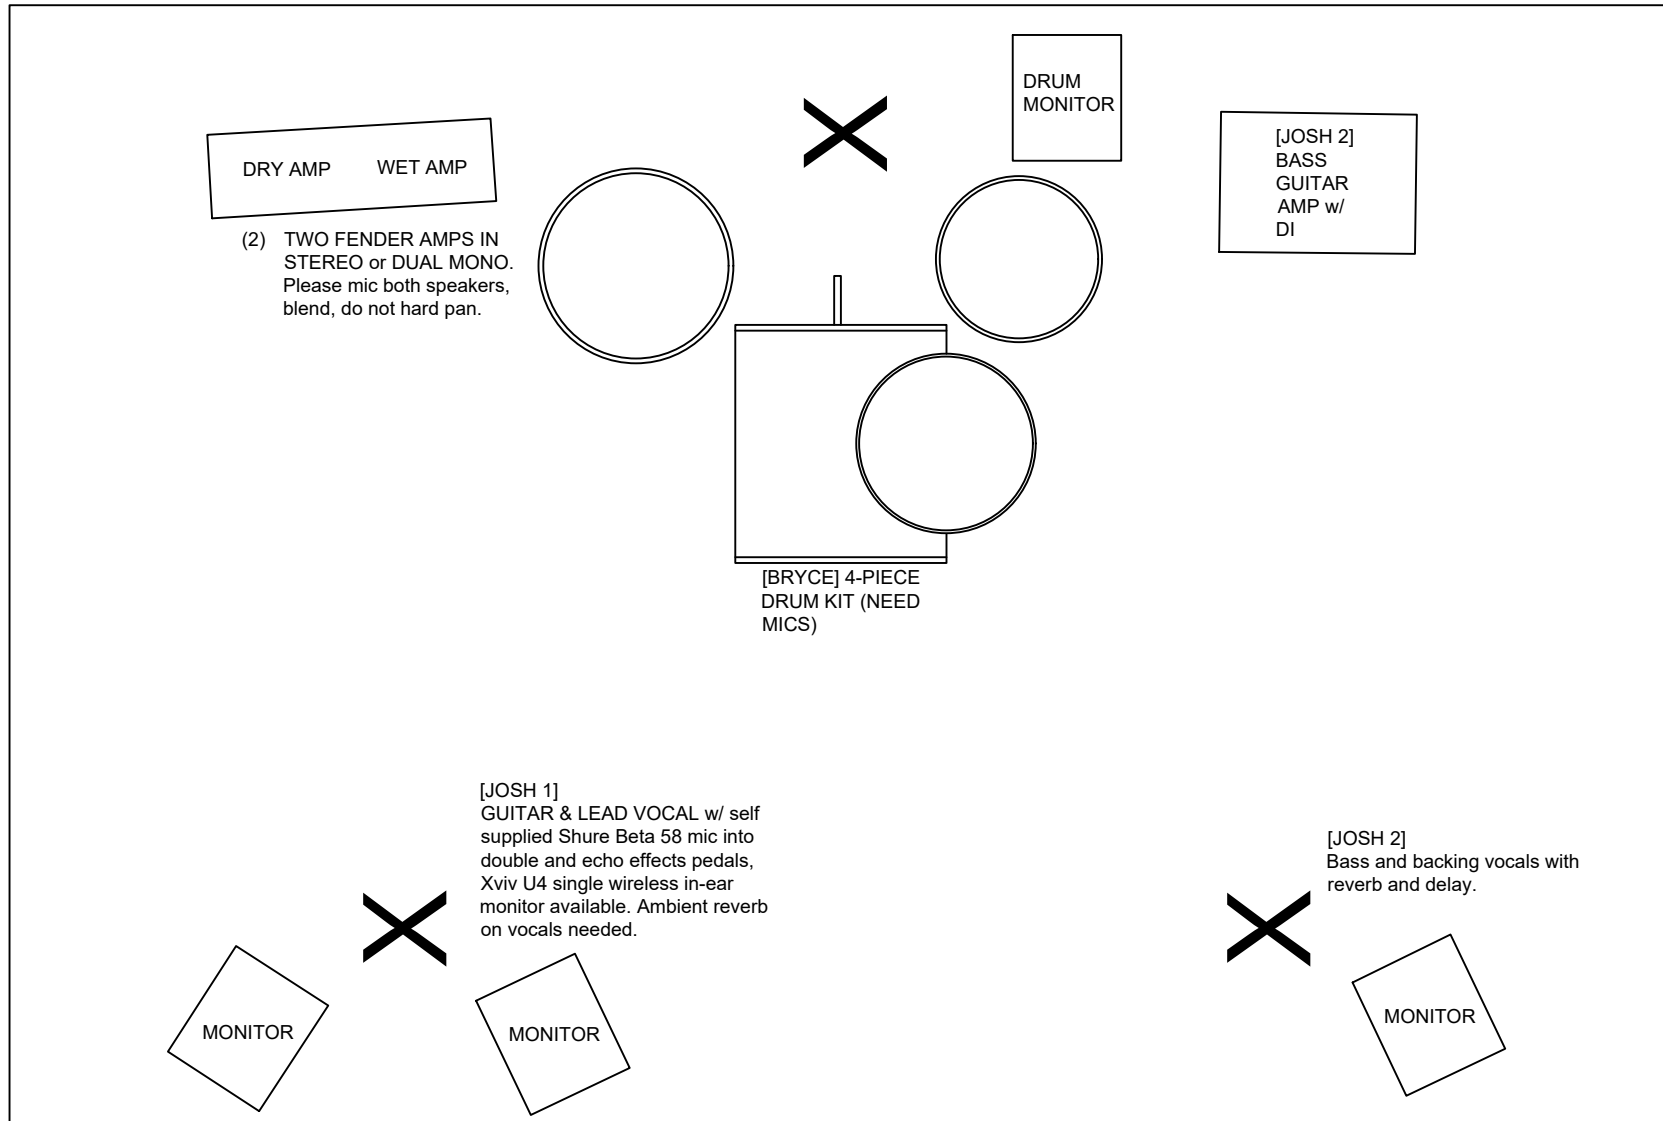

WAVES CRASHING STAGE PLOT

OTHER TECH REQUIREMENTS IF APPLICABLE:

- Softer vocalist, loud instruments, be mindful of gain/feedback if possible.
- Lighting (low, darker mood/vibe), have self provided ambient lighting effects.
- Fog (if available)