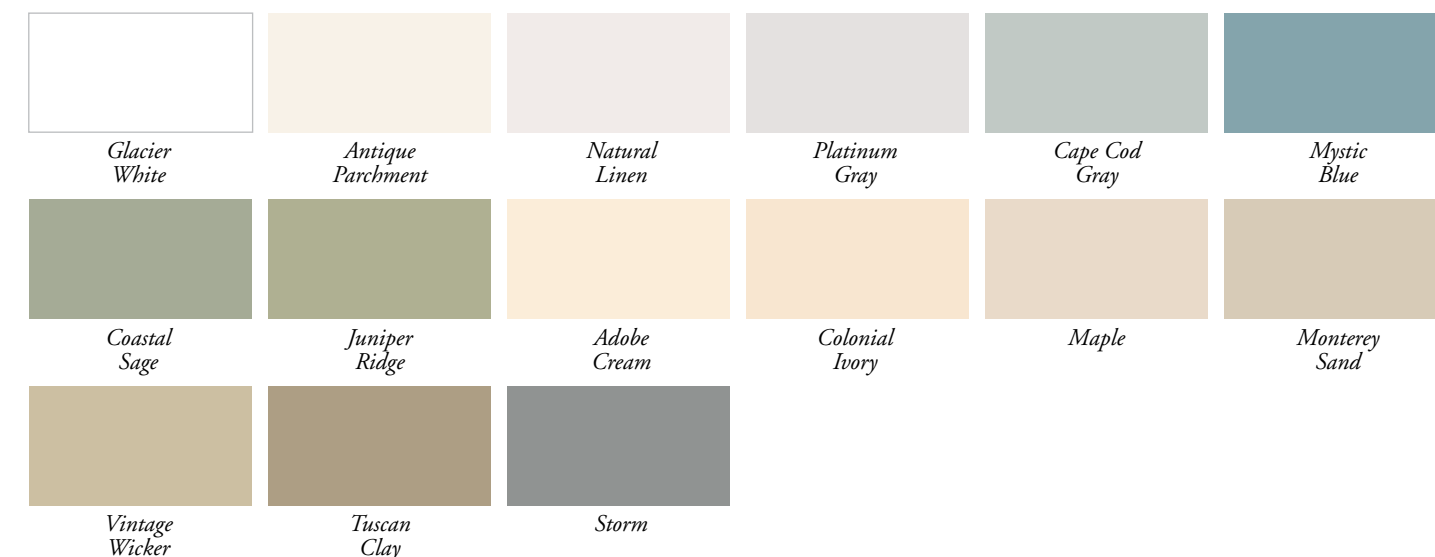

STANDARD COLOR COLLECTION†