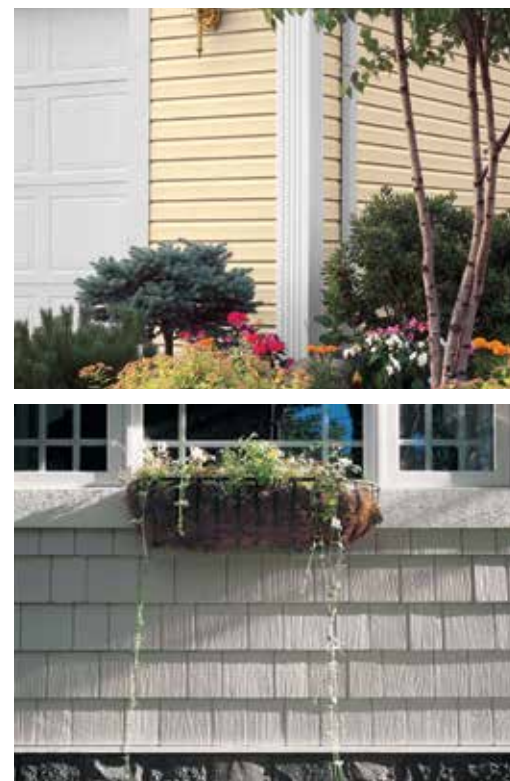

REFINED QUALITY AND STYLE

Once it's installed, the finished look makes a substantial statement about the quality of your siding. With Coventry, wall lines will be straight with the panels lying neat and flat. The siding's rigid construction and 1/2" panel projection also will minimize any imperfections in the exterior walls, resulting in a markedly refined appearance.