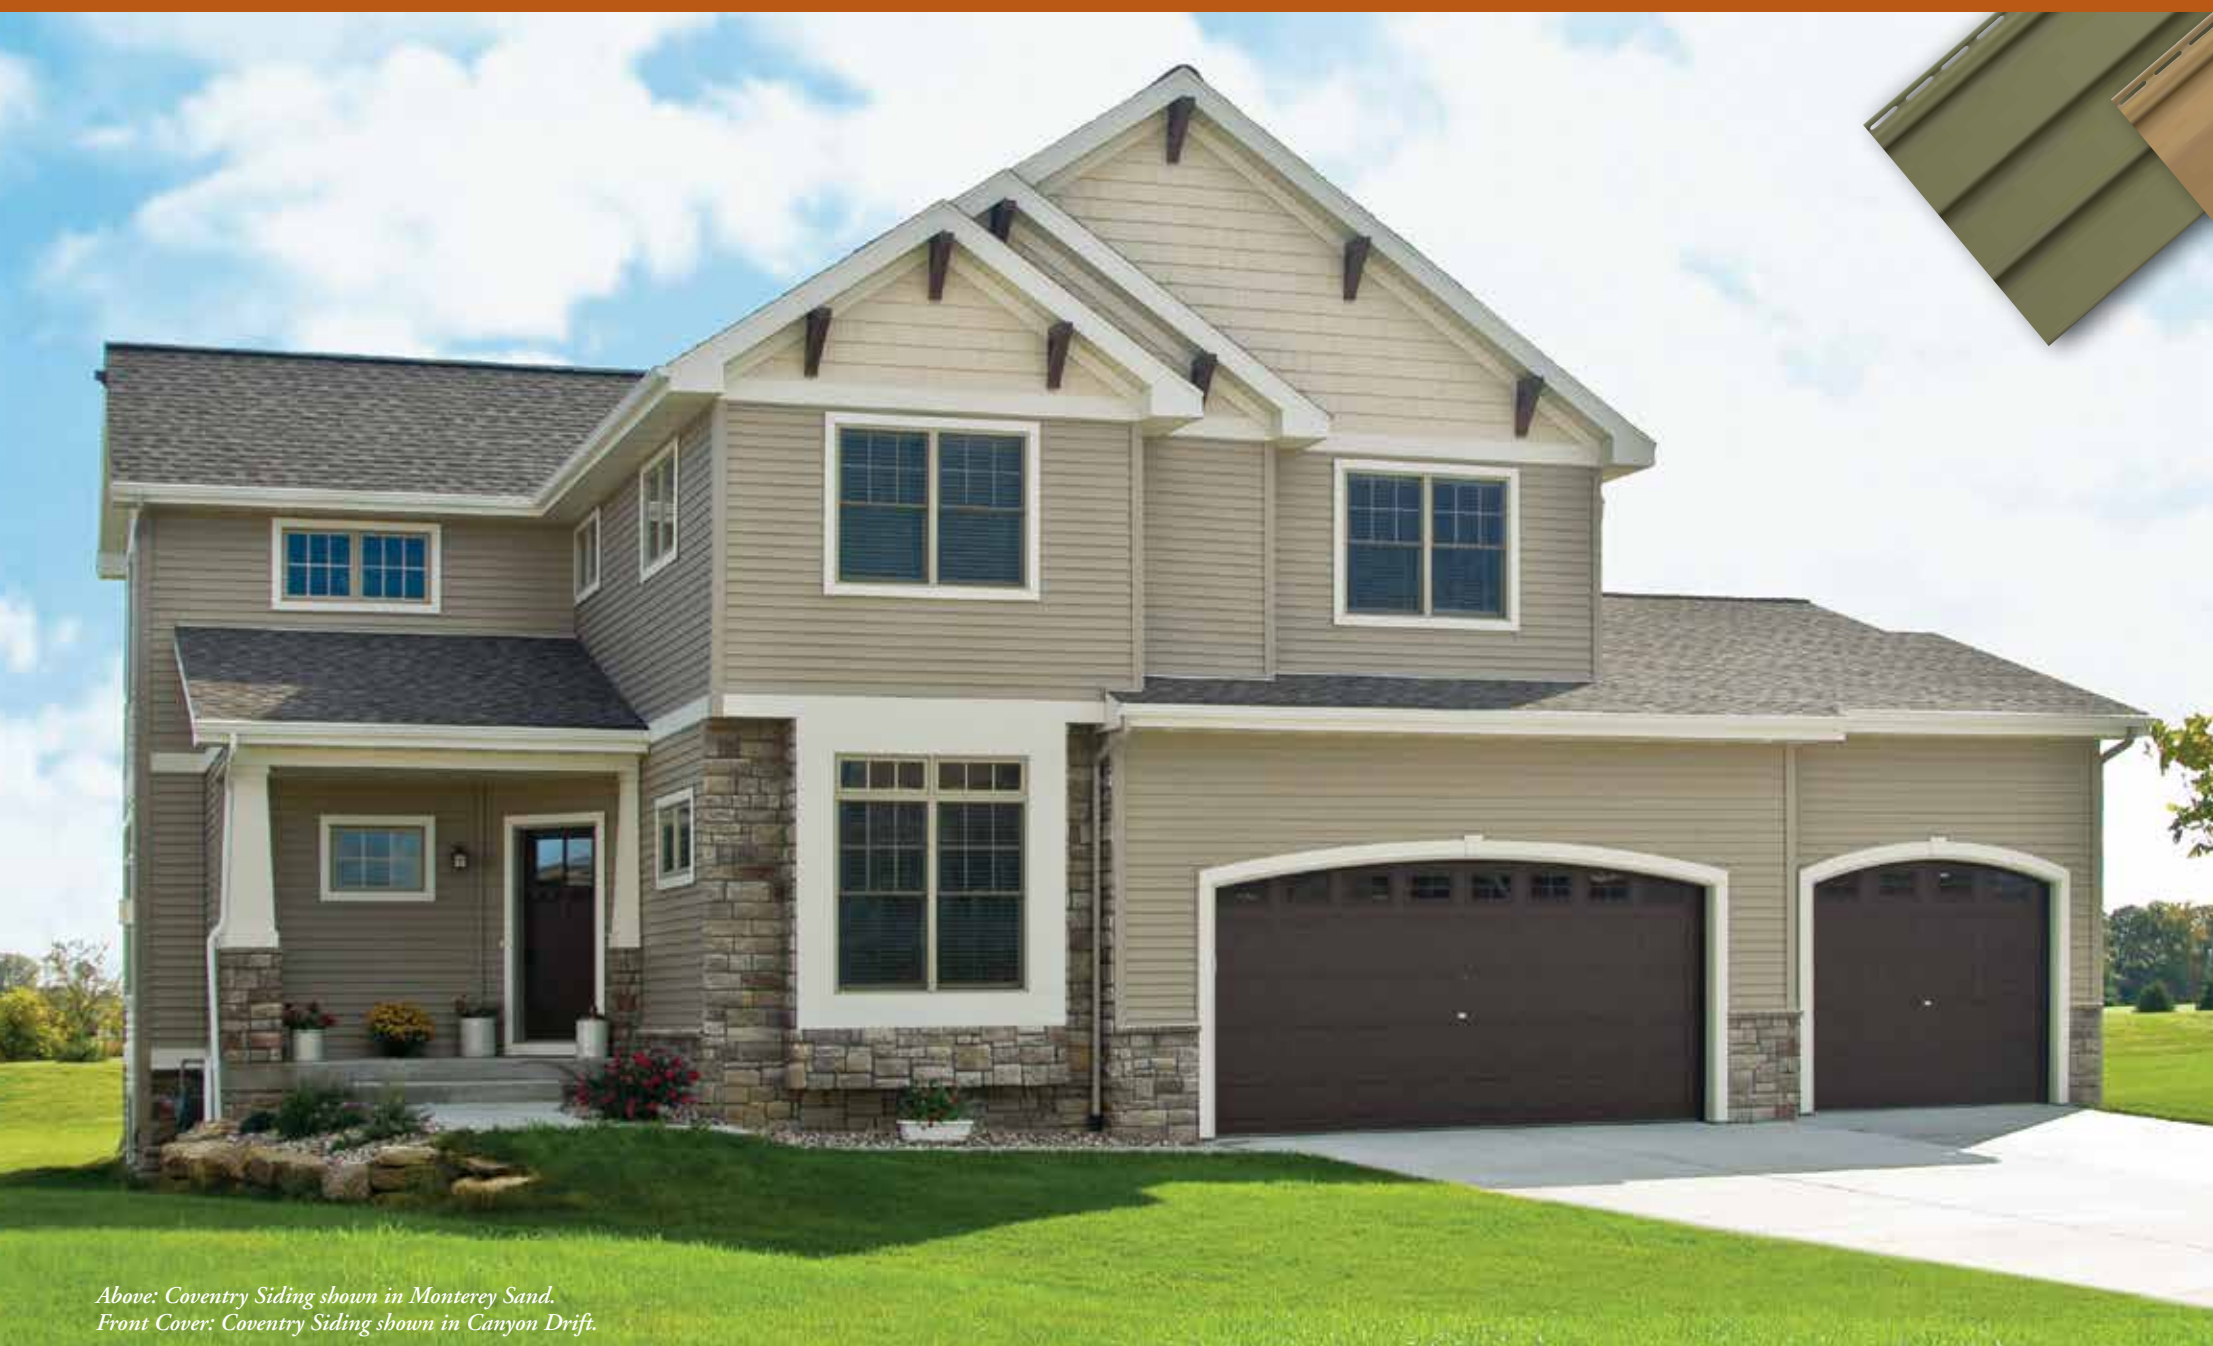

COVENTRY BY ALSIDE® . . . CLASSIC BEAUTY WITH MODERN PRACTICALITY

In Coventry, you have found the ideal exterior for your home. This masterfully crafted siding combines the artistic detail of natural wood with the easy-care luxury of a premium vinyl construction.

Above: Coventry Siding shown in Monterey Sand.
Front Cover: Coventry Siding shown in Canyon Drift.