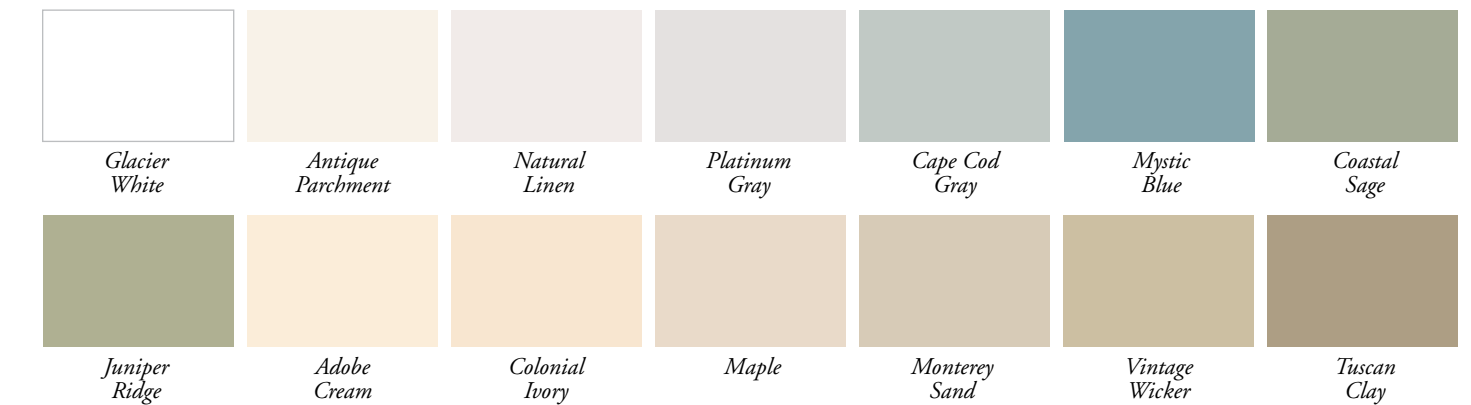

STANDARD COLOR COLLECTION