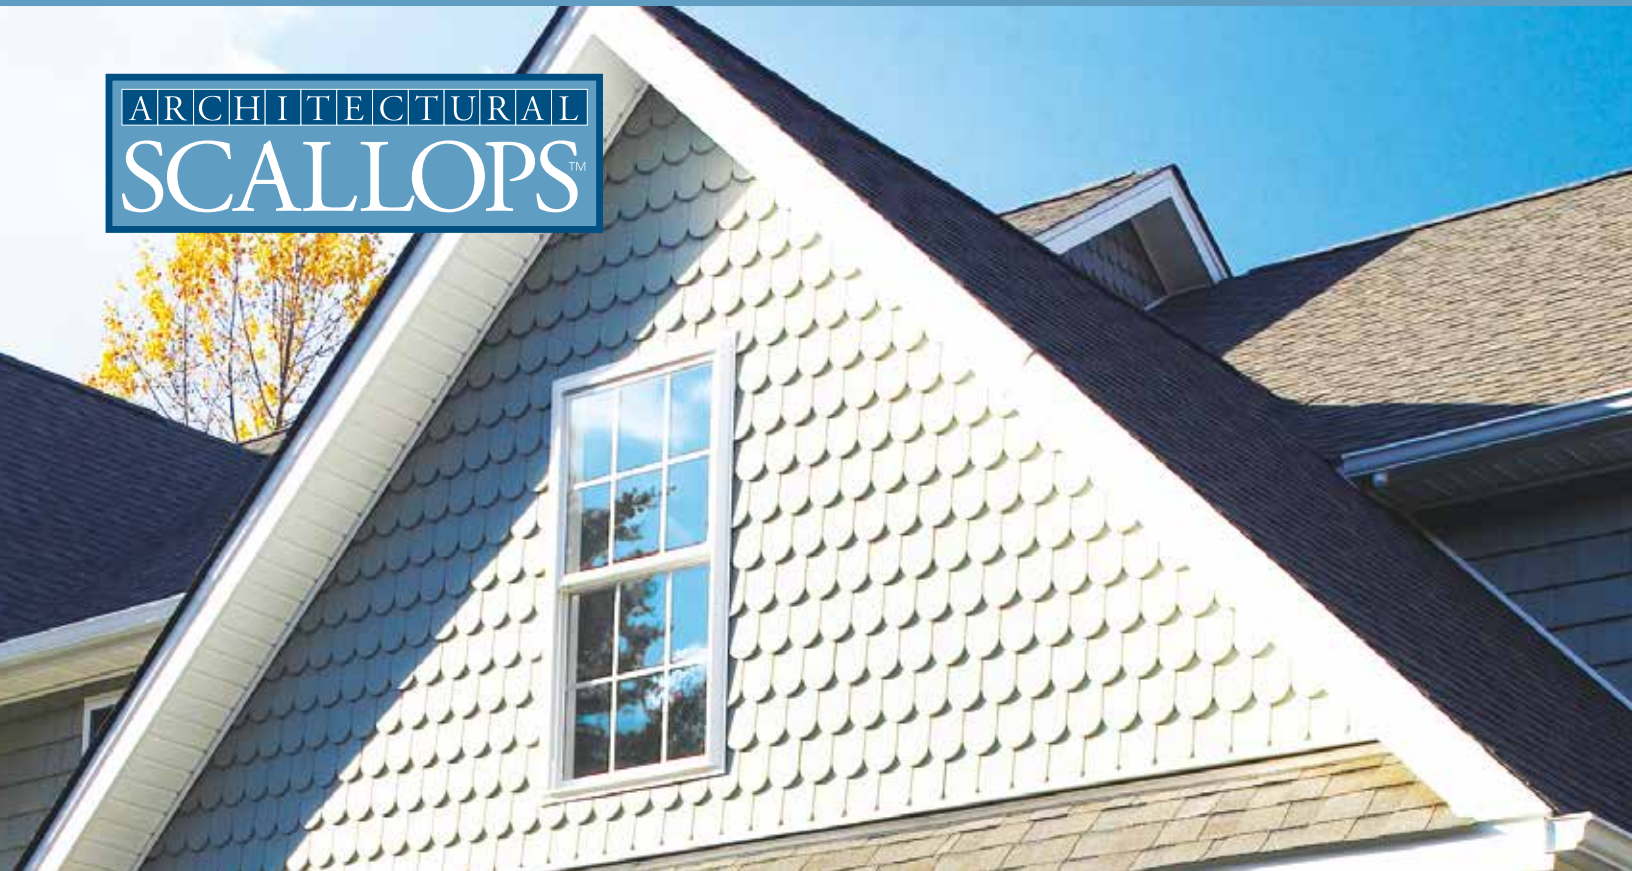

PAST MEETS PRESENT

Mix and Match for Distinction and Style.

ARCHITECTURAL
SCALLOPS™

For drama or distinction, nothing matches the versatility or creative possibilities of Architectural Scallops.

ARCHITECTURAL SCALLOPS

Perhaps more than any other specialty siding, this panel creates an immediate transformative effect on the exterior of your home. The pristine rows of rounded curves impart a generous measure of character and charm, while the substantial shadow line adds a bold layer of visual dimension.

Architectural Scallops are ideally suited for gables, dormers and other accent areas. Choose from a broad palette of colors, many of which simply are not offered anywhere else - and challenge your imagination with the possibilities!