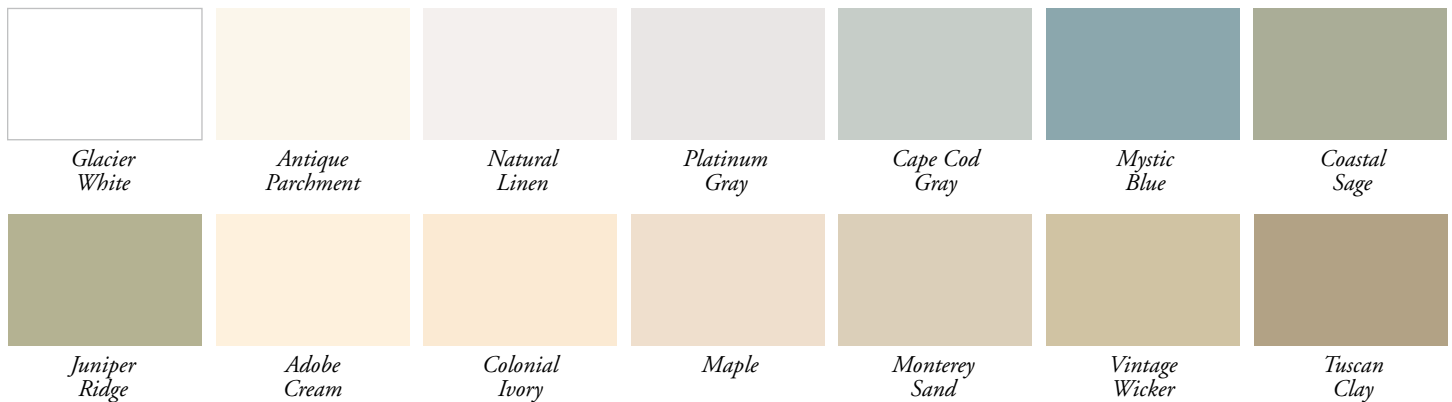

NATURALLY AGED

Architectural Classics' Weathered Collection™ Colors capture the essence of time, giving a home the authentic appearance of cedar that has naturally weathered over the years. Our proprietary process achieves this incredible look by presenting a lighter shade of a color in the grain and a darker one on the higher points. Premium Colors are available in both Shake and Staggered Shake.

Architectural Scallops are ideally suited for gables, dormers and other accent areas. Choose from a broad palette of colors, many of which simply are not offered anywhere else - and challenge your imagination with the possibilities!

COLOR DEFINES *the* DESIGN

Create a Signature Style for Your Home with Eye-Catching Colors.

COLOR AND DESIGN INSPIRATION

Our standard and architectural colors are available in 7" Shakes, 10" Staggered Shakes, 7" Perfection Shingles, and Scallops, as well as complementing corner posts and transitional starter. Whether you prefer a subtle monochromatic color scheme in classic hues or rich architectural colors with contrasting accents, Architectural Classics has everything you need to achieve your ideal finished look.

STANDARD COLOR COLLECTION

ARCHITECTURAL COLOR COLLECTION

WEATHERED COLLECTION™ PREMIUM COLORS

Our Weathered Collection premium colors are available in 7" Shakes, 7" Perfection Shingle and 10" Staggered Shakes, as well as complementing corner posts.