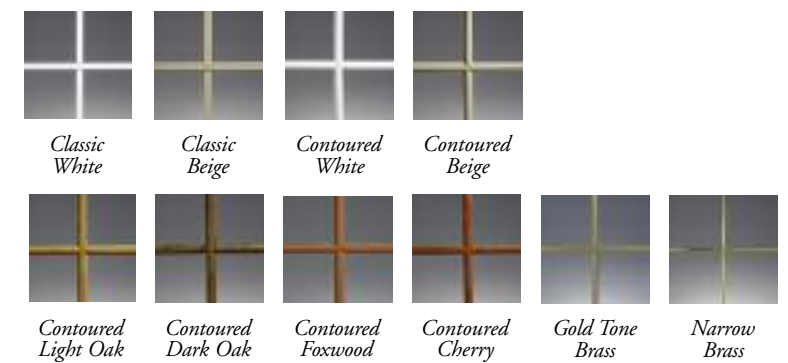

Colors and Finishes

Alside 6100 Series Patio Doors are available in White or Beige interior colors. For the appealing look of natural wood, choose optional Light Oak, Dark Oak, Foxwood or Cherry woodgrain finishes. A White woodgrain interior is also offered with a Beige exterior only.

Standard exterior colors are White and Beige. An optional American Terra exterior is available with a White or Beige interior finish.

Interior Grids

Decorative grids lend an added measure of style and dimension to your patio doors. All grids are enclosed within the insulated glass unit for easy cleaning.

Choose from our selection of beautiful grid profiles and patterns to design the ideal patio door for your home:

Classic Grids – available in Colonial, Diamond, Prairie and Double Prairie patterns

Contoured Grids – available in Colonial, Prairie and Double Prairie patterns

Gold Tone Brass Grids – available in Prairie and Double Prairie patterns

Narrow Brass Grids – available in a Colonial pattern

Grid Patterns:

Grid Profiles:

V-Grooved Cut Glass

Add a cut or polished V-grooved glass pattern to your patio door for the perfect touch of elegance.