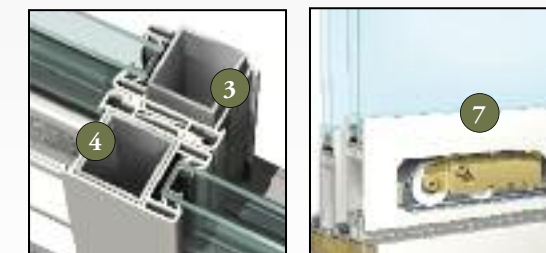

1. **Mainframe and sash extrusions will never chip, peel, crack or warp.** Made with premium raw materials, the vinyl color is formulated throughout so the beautiful luster lasts.
2. **White pine wood mainframe substructure,** combined with vinyl cladding, provides an effective thermal barrier.
3. **Vertical sash components** are metal-reinforced for added structural strength.
4. **Extra-deep weatherstripped integral interlocks at meeting stiles** for added protection against air infiltration.
5. **Insulated glass unit featuring double-strength glass** with optimal air space improves year-round performance.
6. **Dual durometer glazing system** absorbs shocks and offers extra weather protection.
7. **Structural composite roller system** ensures quiet and easy operation of the door panel.
8. **Low-profile, anodized aluminum sill cover** for added strength and durability.

Plus these additional features:

- Triple-screw, butt-joint frame construction offers maximum strength, with no drafty gaps at corners.
- Double weatherstripping and vinyl bulb seal provide superior weather resistance.
- Heavy-duty fiberglass screen with aluminum frame features an adjustable independent wheel system in all four corners and a controlled, spring-tension system for smooth sliding without derailment.
- Available in a 2-lite style in 5', 6', 8' and Wisconsin-style widths; a 3-lite style in 9' and 12' widths; and a 4-lite style in a 12' width, with center panels that open to each side.
- Patio doors are available in white or beige with optional light oak, dark oak, foxwood or cherry woodgrain interior window finishes. A white woodgrain interior is also offered with a beige exterior only.

Enhance your patio doors with these options:

- ClimaTech® insulated glass package options featuring Low-E glass and Intercept® Warm-Edge Spacer System for enhanced insulating performance.
- Five interior woodgrain finishes.
- Classic, contoured or brass grids.
- Specialty V-grooved glass panels.
- Keyed exterior lock.
- Interior vent foot lock.
- Decorative interior handset.