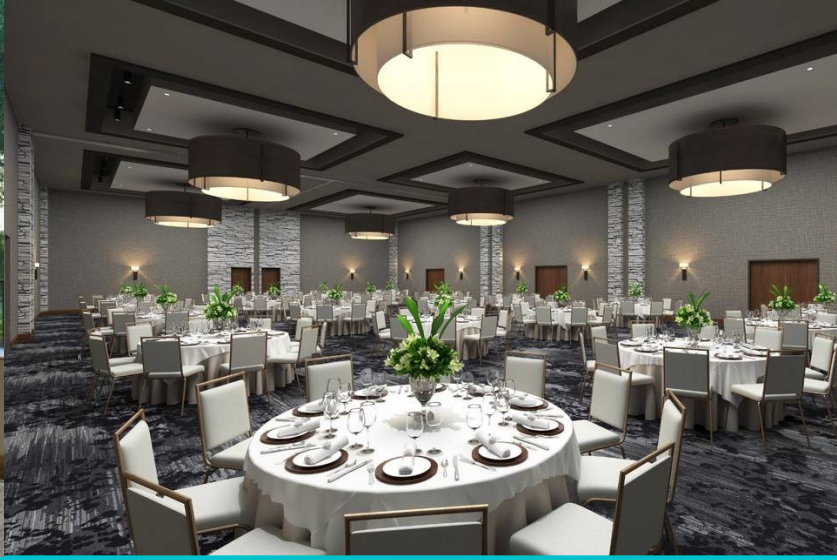

the
Bevy
A COOSMETREE DEVELOPMENT

BEVY (noun): A Collection of Unique and Curious Things

The Bevy Introducing a unique hotel and conference center like no other in the Texas Hill Country. The hotel embodies a 'bevy' a virtual cornucopia of all things people come to Texas Hill Country for: incredible diverse food, artisan beverages, authentic regional finishes and true Texas hospitality

101 HERFF ROAD, BOERNE, TEXAS 78006
THEBEVYHOTEL.COM | 1.830.816.5606

the
Bevy

A DoubleTree by Hilton

AN UNPARALLELED TEXAS HILL COUNTRY EXPERIENCE

The Bevy Meeting and Event Space Capacity Chart	Square Feet	Room Dimensions	Coiling Height	Conference	Classroom 6'	Round of 8	Round of 8 w/ Dance	Crescent Rounds	Reception	U-Shaped	Theatre	Hollow Square	Exhibit 8'x10'
The Menger Ballroom	5,590	94' x 56'	20'	/	270	384	352	336	560	99	660	114	30
Mountain Laurel	3,590	60' x 56'	20'	/	210	240	216	203	518	69	518	90	21
Cypress & Red Oak	2,000	/	20'	48	120	136	120	126	330	60	286	66	12
Cypress	1,000	34' x 28'	20'	30	96	72	64	63	160	33	145	42	6
Red Oak	1,000	34' x 28'	20'	30	96	72	64	63	160	33	145	42	6
The Menger Ballroom Foyer	3,635	/	/	/	/	132	/	/	375	/	/	/	10
Cedar Elm	1,083	28' x 35'	/	/	42	/	/	/	/	/	/	/	/
The Bevy Boardroom	507	15' x 30'	18'	14	/	/	/	/	/	/	/	/	/
Private Dining	413	7' x 12'	9'	12	/	/	/	/	/	/	/	/	/
Menger View Pool Side Deck	5,000	/	/	/	/	160	/	/	515	/	/	/	/
Total Meeting and Event Space	15,000+												
Menger Creek Nature Area	1 Acre												

Property Highlights

120 Guest Rooms & Suites

15,000 Sq Feet of Conference & Event Space

Boutique Style in The Hill Country

Amenities

COMPLIMENTARY DOUBLETREE COOKIES
 BEVY PROVISIONS CO. RESTAURANT
 IN-ROOM DINING
 B LOUNGE LOBBY BAR
 BEVY BREW COFFEE & CAFE
 FITNESS GYM
 BUSINESS CENTER