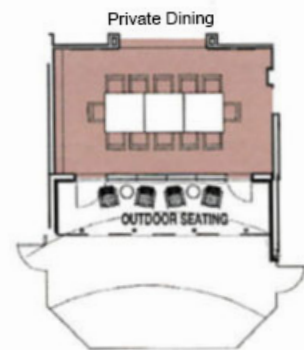

101 HERFF ROAD, BOERNE, TEXAS 78006
THEBEVYHOTEL.COM | 1.830.816.5606

the
Bevy

A DoubleTree by Hilton

AN UNPARALLELED TEXAS HILL COUNTRY EXPERIENCE

The Bevy Meeting and Event Space Capacity Chart	Square Feet	Room Dimensions	Coiling Height	Conference	Classroom 6'	Round of 8	Round of 8 w/ Dance	Crescent Rounds	Reception	U-Shaped	Theatre	Hollow Square	Exhibit 8'x10'
The Menger Ballroom	5,590	94' x 56'	20'	/	270	384	352	336	560	99	660	114	30
Mountain Laurel	3,590	60' x 56'	20'	/	210	240	216	203	518	69	518	90	21
Cypress & Red Oak	2,000	/	20'	48	120	136	120	126	330	60	286	66	12
Cypress	1,000	34' x 28'	20'	30	96	72	64	63	160	33	145	42	6
Red Oak	1,000	34' x 28'	20'	30	96	72	64	63	160	33	145	42	6
The Menger Ballroom Foyer	3,635	/	/	/	/	132	/	/	375	/	/	/	10
Cedar Elm	1,083	28' x 35'	/	/	42	/	/	/	/	/	/	/	/
The Bevy Boardroom	507	15' x 30'	18'	14	/	/	/	/	/	/	/	/	/
Private Dining	413	7' x 12'	9'	12	/	/	/	/	/	/	/	/	/
Menger View Pool Side Deck	5,000	/	/	/	/	160	/	/	515	/	/	/	/
Total Meeting and Event Space	15,000+												
Menger Creek Nature Area	1 Acre												

Property Highlights

120 Guest Rooms & Suites

15,000 Sq Feet of Conference & Event Space

Boutique Style in The Hill Country

Amenities

COMPLIMENTARY DOUBLETREE COOKIES
 BEVY PROVISIONS CO. RESTAURANT
 IN-ROOM DINING
 B LOUNGE LOBBY BAR
 BEVY BREW COFFEE & CAFE
 FITNESS GYM
 BUSINESS CENTER