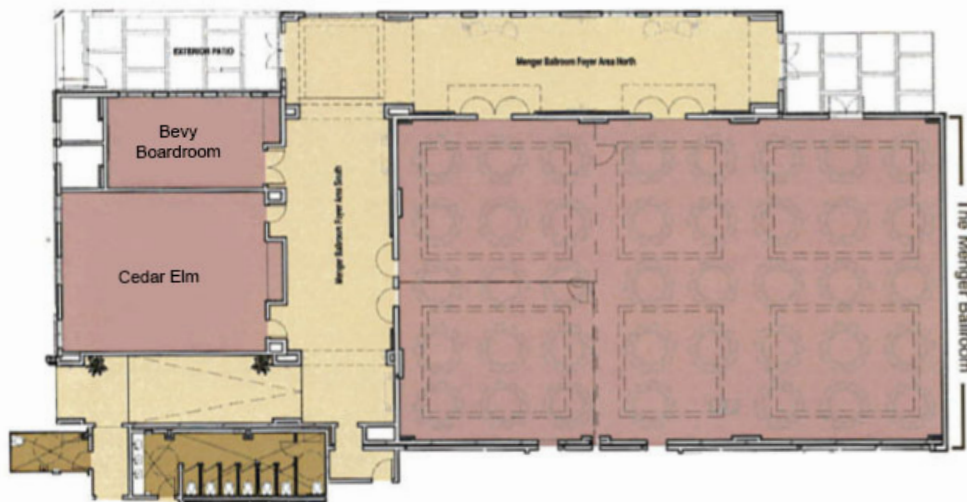

101 HERFF ROAD, BOERNE, TEXAS 78006
THEBEVYHOTEL.COM | 1.830.816.5606

the
Bevy

A DoubleTree by Hilton

AN UNPARALLELED TEXAS HILL COUNTRY EXPERIENCE

The Bevy Meeting and Event Space Capacity Chart	Square Feet	Room Dimensions	Coiling Height	Conference	Classroom 6'	Round of 8	Round of 8 w/ Dance	Crescent Rounds	Reception	U-Shaped	Theatre	Hollow Square	Exhibit 8'x10'
The Menger Ballroom	5,590	94' x 56'	20'	/	270	384	352	336	560	99	660	114	30
Mountain Laurel	3,590	60' x 56'	20'	/	210	240	216	203	518	69	518	90	21
Cypress & Red Oak	2,000	/	20'	48	120	136	120	126	330	60	286	66	12
Cypress	1,000	34' x 28'	20'	30	96	72	64	63	160	33	145	42	6
Red Oak	1,000	34' x 28'	20'	30	96	72	64	63	160	33	145	42	6
The Menger Ballroom Foyer	3,635	/	/	/	/	132	/	/	375	/	/	/	10
Cedar Elm	1,083	28' x 35'	/	/	42	/	/	/	/	/	/	/	/
The Bevy Boardroom	507	15' x 30'	18'	14	/	/	/	/	/	/	/	/	/
Private Dining	413	7' x 12'	9'	12	/	/	/	/	/	/	/	/	/
Menger View Pool Side Deck	5,000	/	/	/	/	160	/	/	515	/	/	/	/
Total Meeting and Event Space	15,000+												
Menger Creek Nature Area	1 Acre												

Property Highlights

120 Guest Rooms & Suites

15,000 Sq Feet of Conference & Event Space

Boutique Style in The Hill Country

Amenities

COMPLIMENTARY DOUBLETREE COOKIES
 BEVY PROVISIONS CO. RESTAURANT
 IN-ROOM DINING
 B LOUNGE LOBBY BAR
 BEVY BREW COFFEE & CAFE
 FITNESS GYM
 BUSINESS CENTER